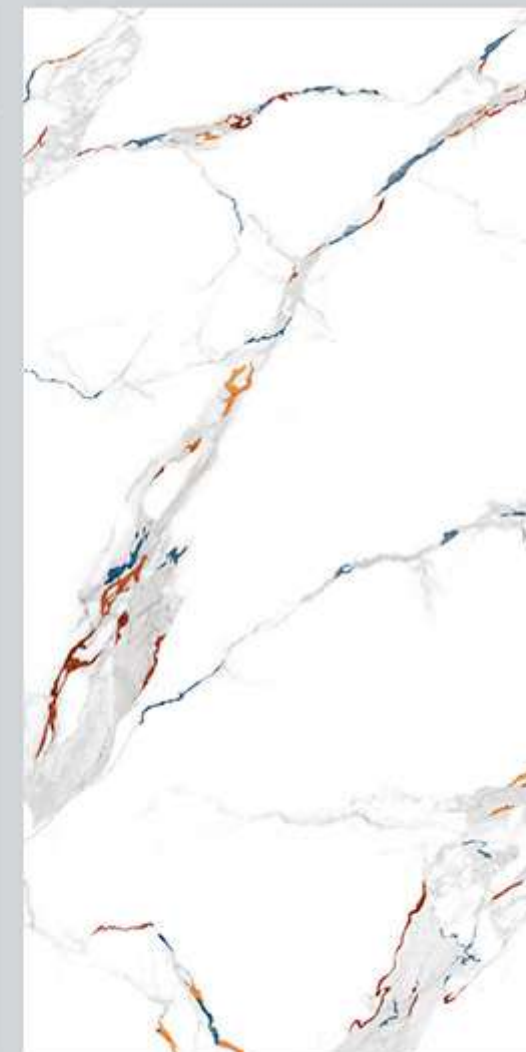

Thickness:
9 mm

Random

600x1200mm

**CEASAR
CREMA**

CARVING
COLLECTION

600x
1200mm

CARVING
COLLECTION

MOZILLA
EXQUISITE SURFACES