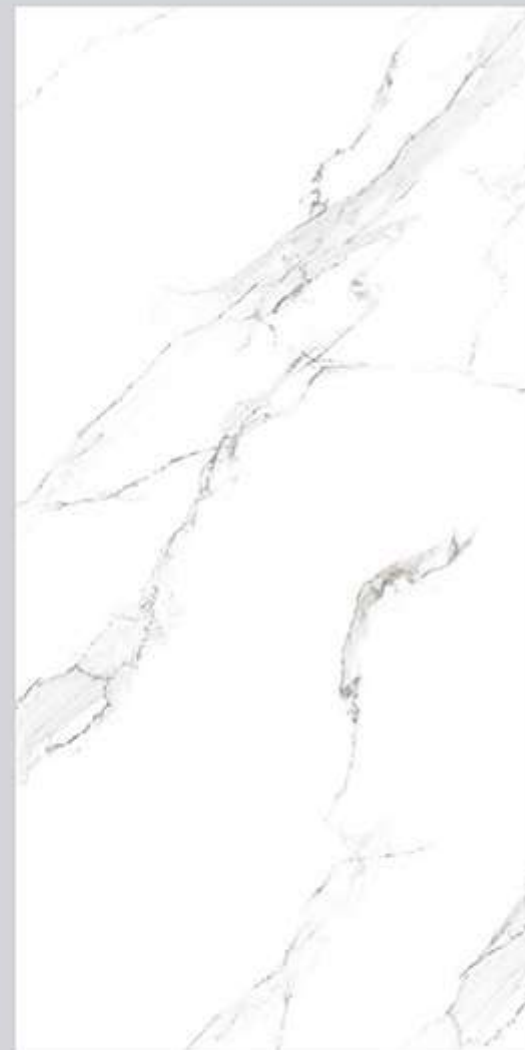

CARVING
COLLECTION

MOZILLA
EXQUISITE SURFACES

PRISM
STATUARIO

Finish:
Matt with Carving Effect

Thickness:
9 mm

Random

600x1200mm

RENATA WHITE