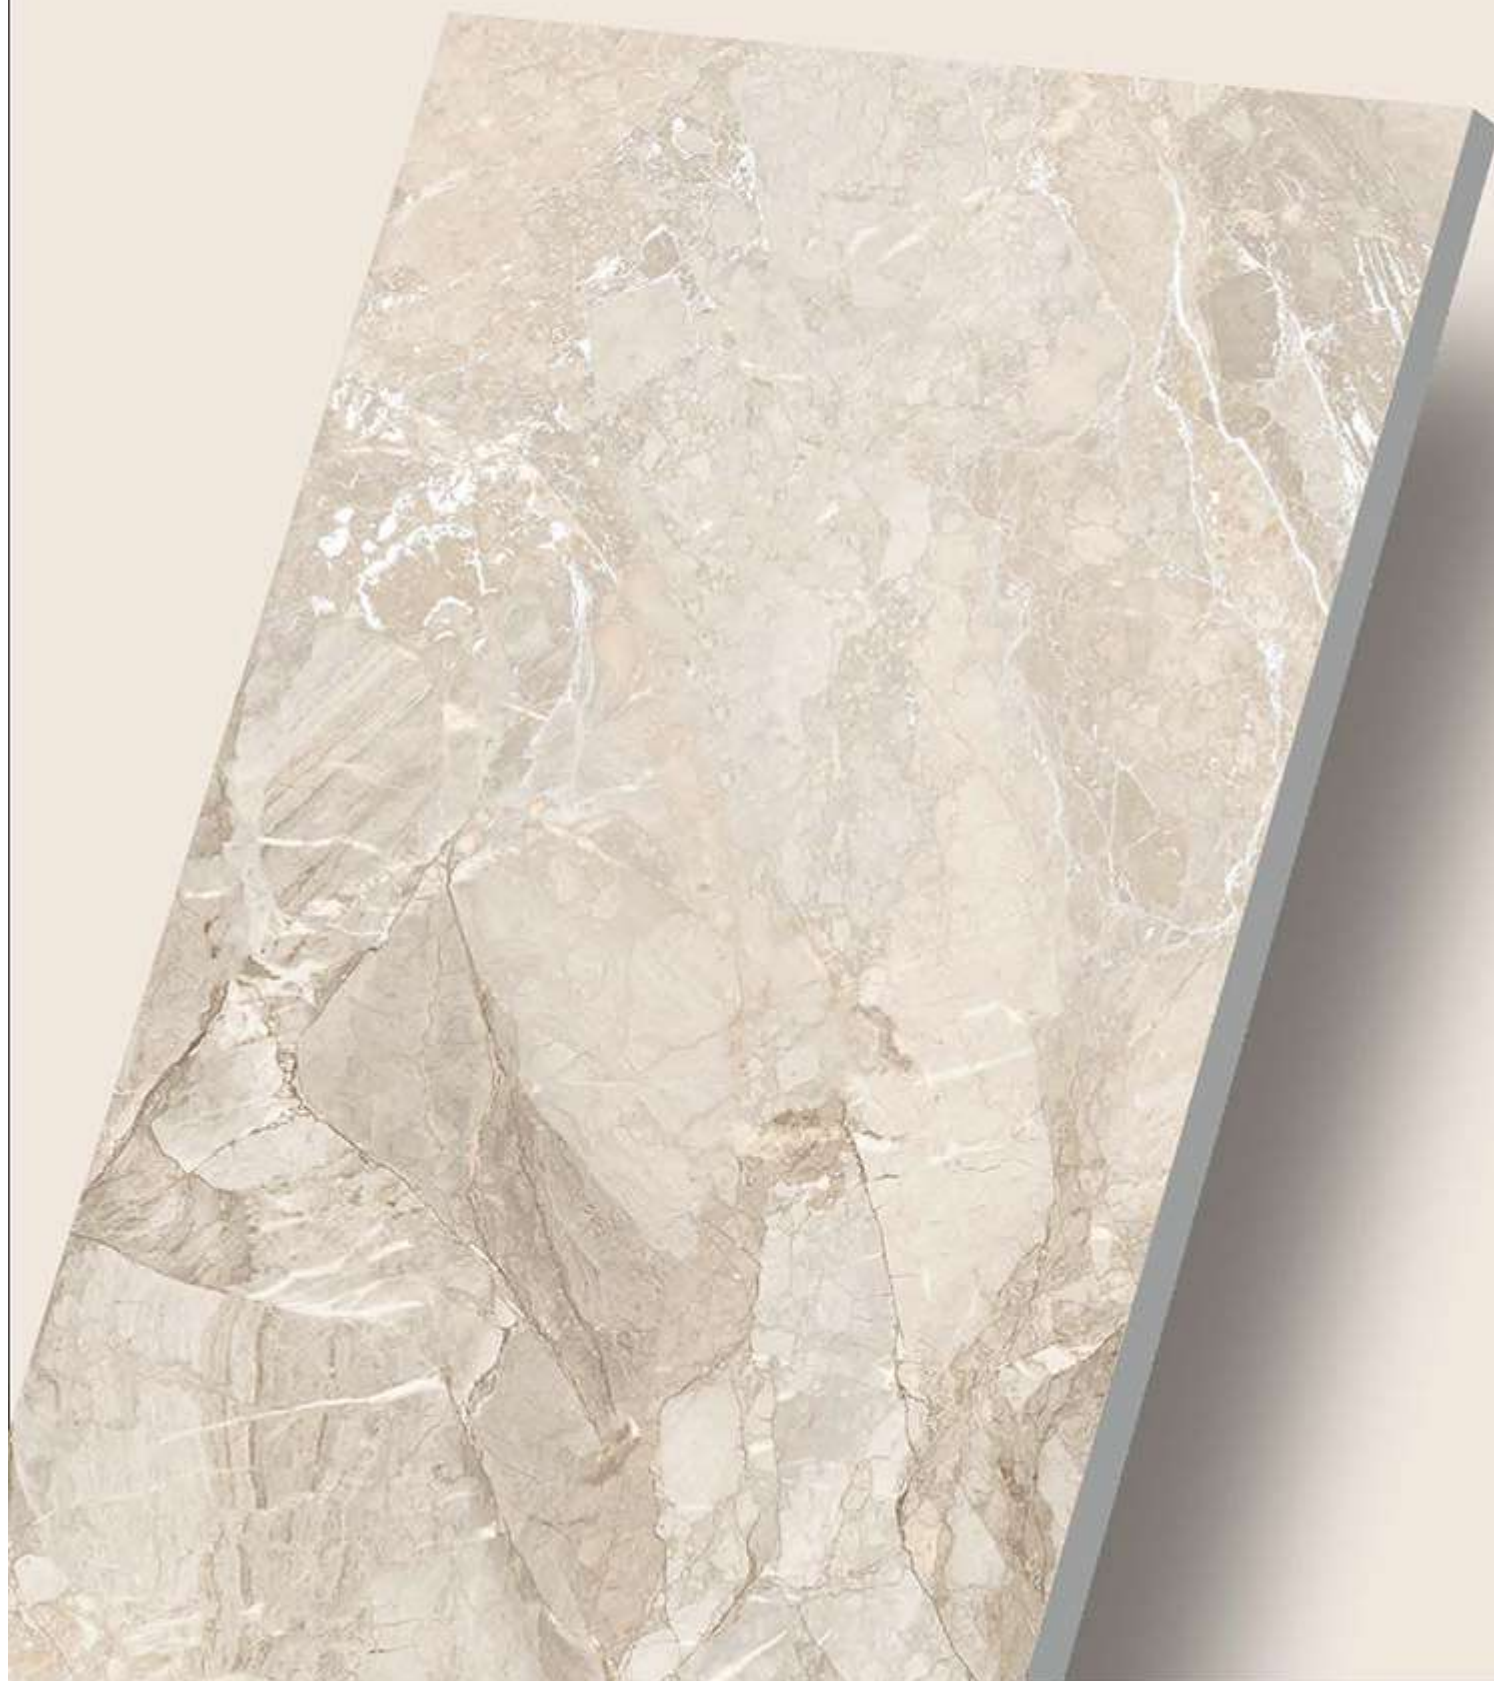

**NOLTE
BEIGE**

CARVING
COLLECTION

600x
1200mm