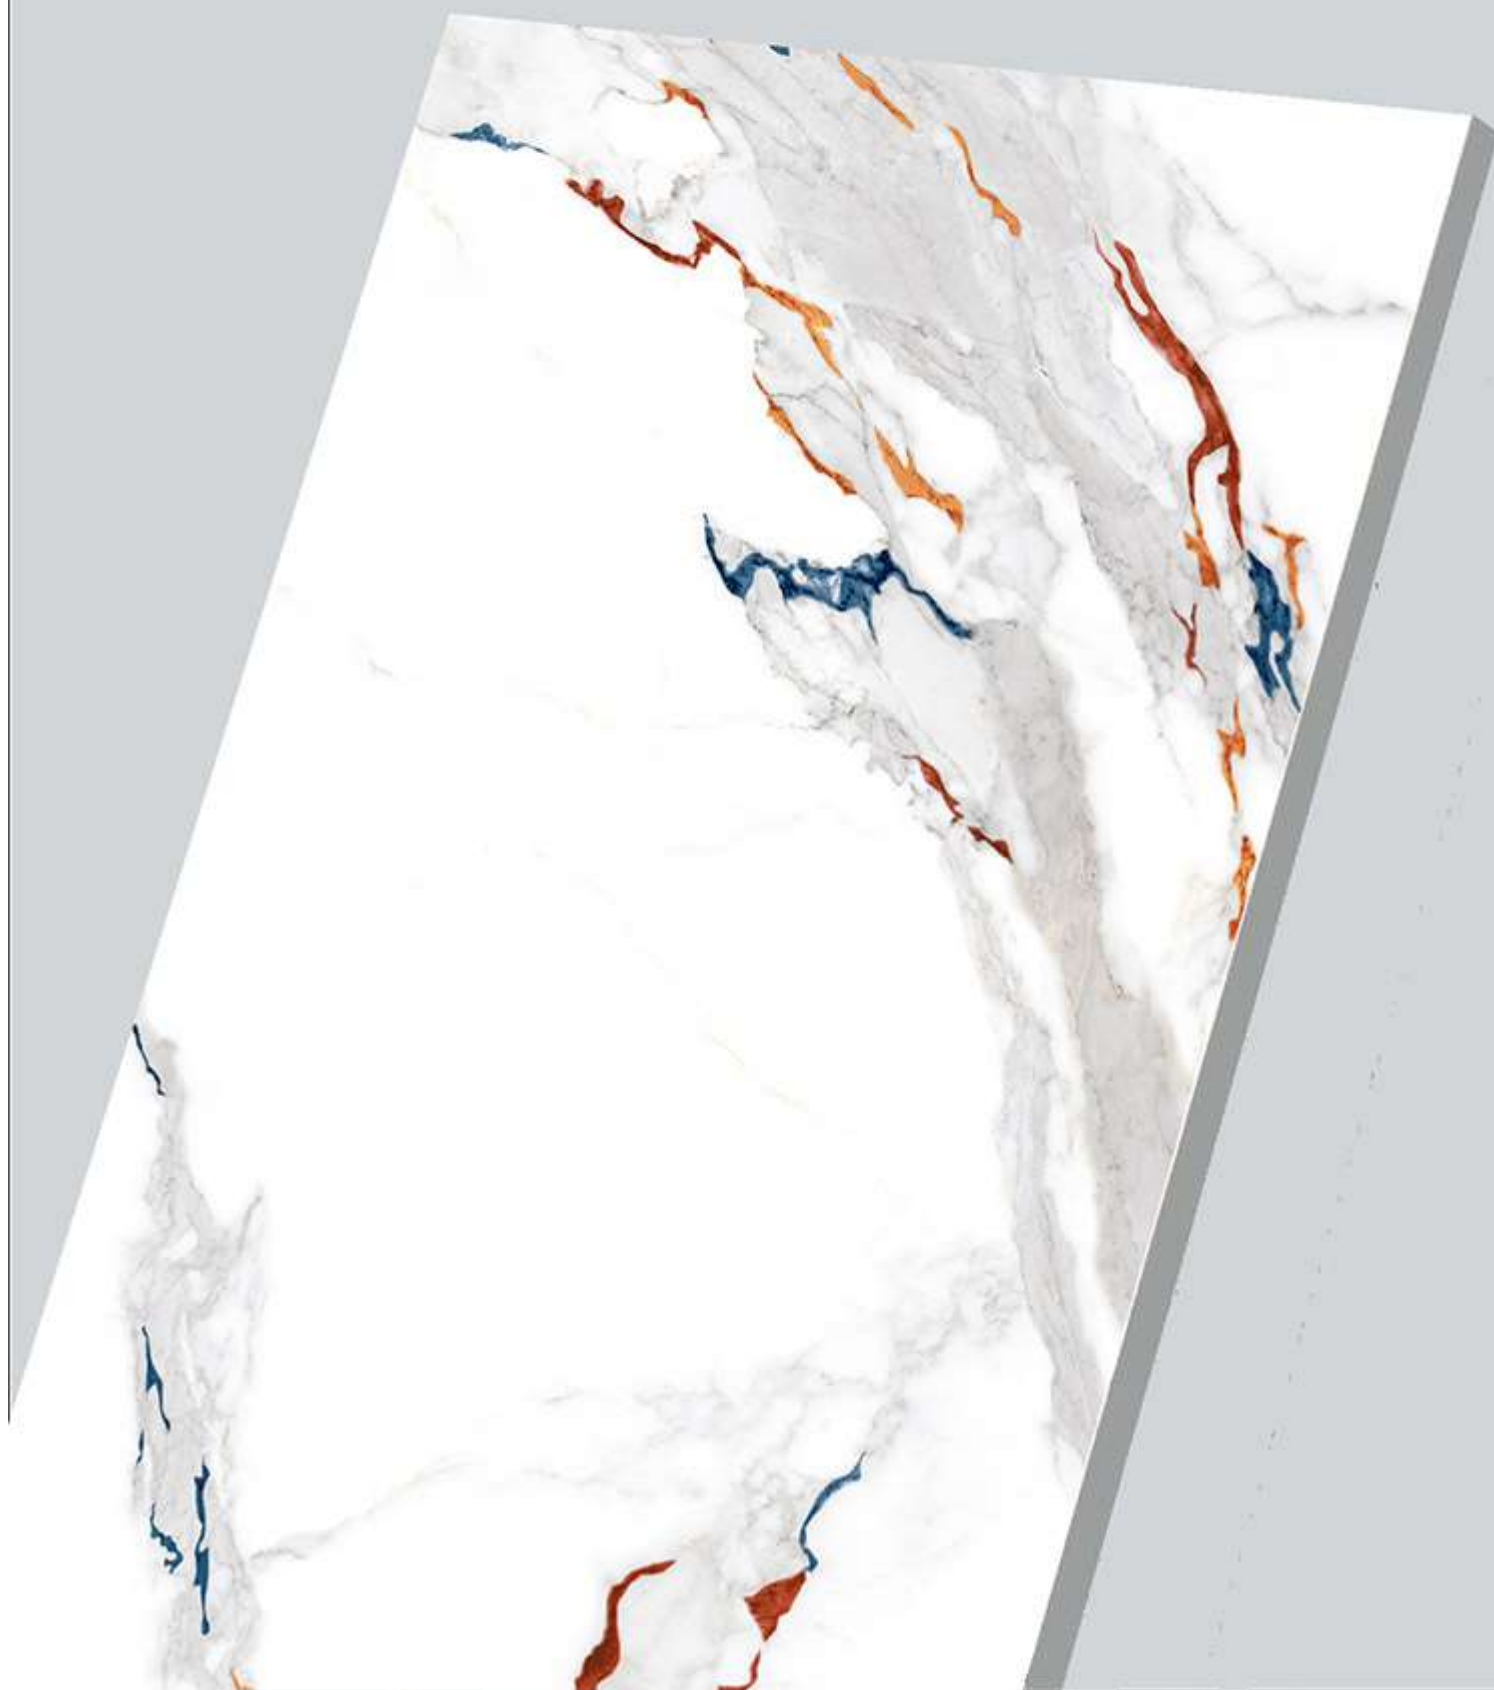

CALCUTTA PRISM

CARVING
COLLECTION

600x
1200mm