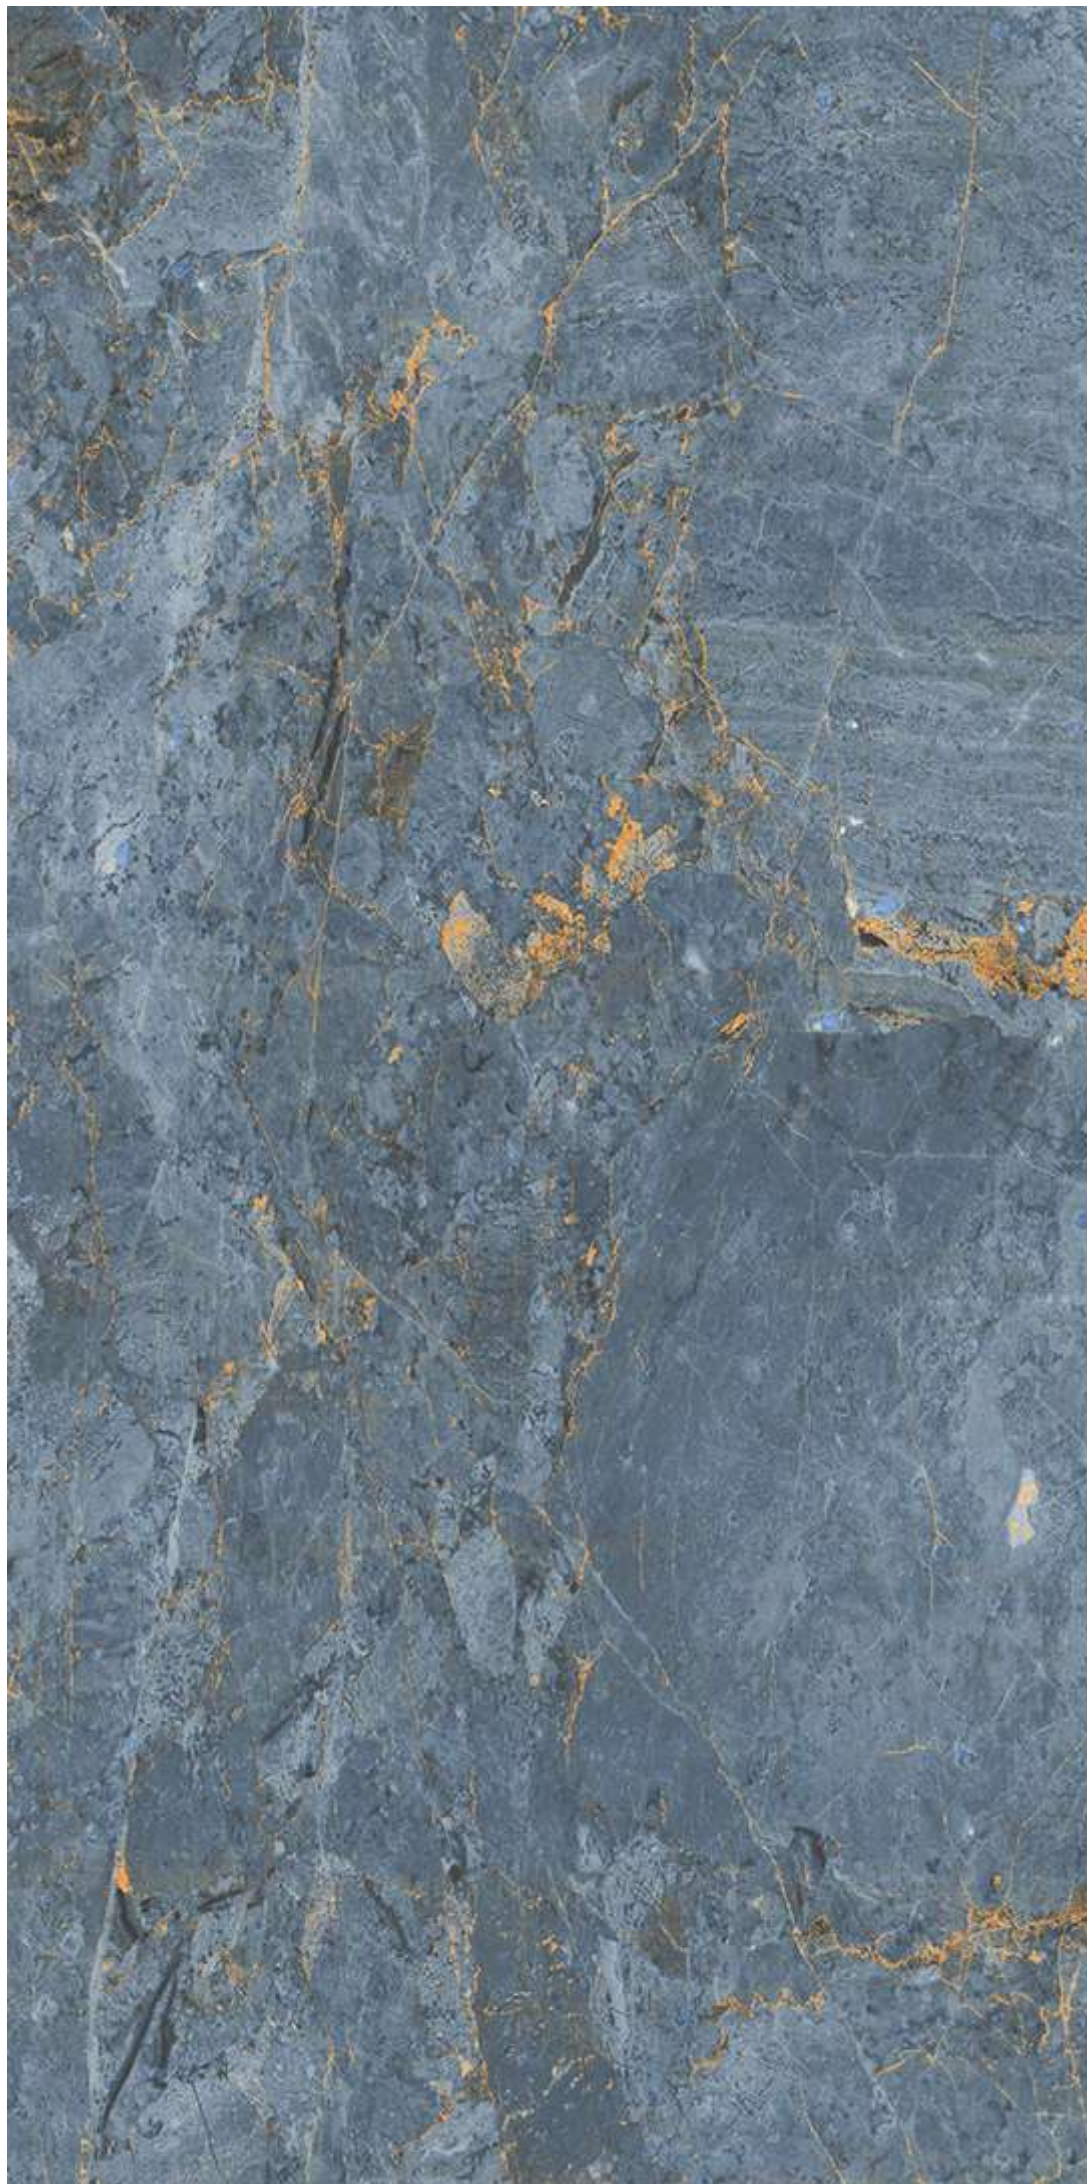

Thickness:
9 mm

Random

600x1200mm

**STONEX
BLUE**

CARVING
COLLECTION

600x
1200mm

CARVING
COLLECTION

MOZILLA
EXQUISITE SURFACES