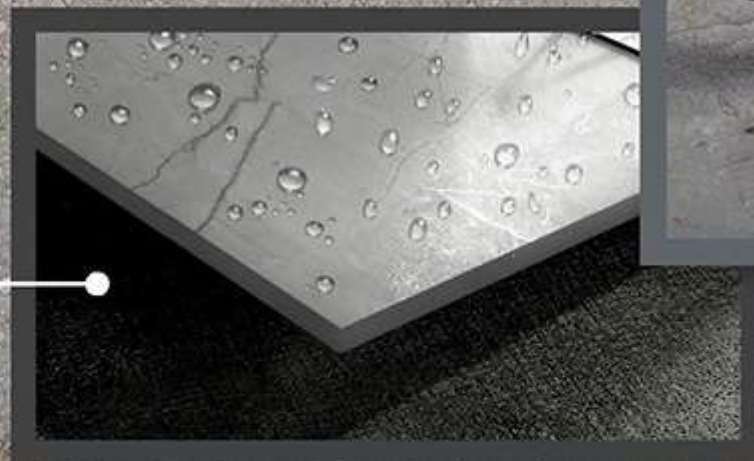

RESISTANT TO STAINING