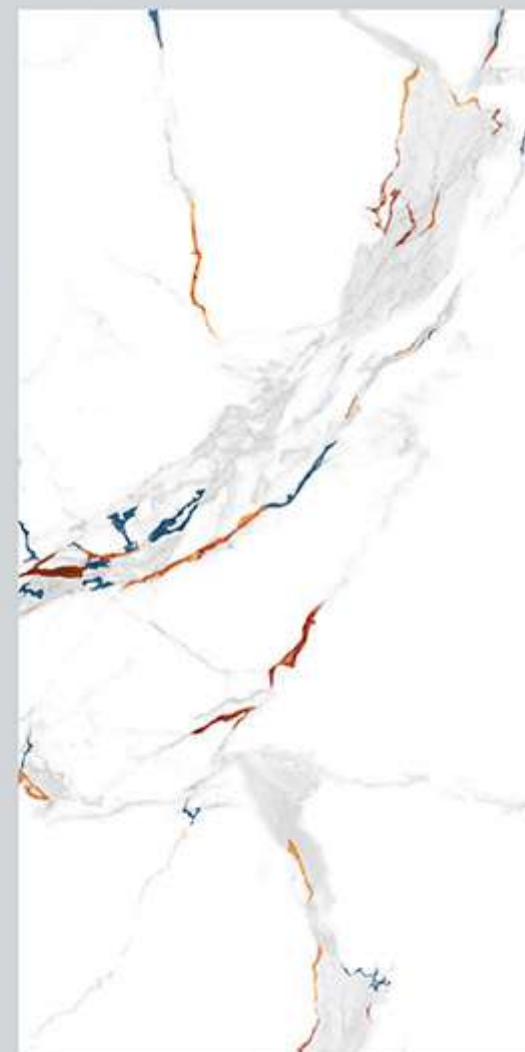

Thickness:
9 mm

Random

600x1200mm

**CEASAR
CREMA**

CARVING
COLLECTION

600x
1200mm

CARVING
COLLECTION

MOZILLA
EXQUISITE SURFACES