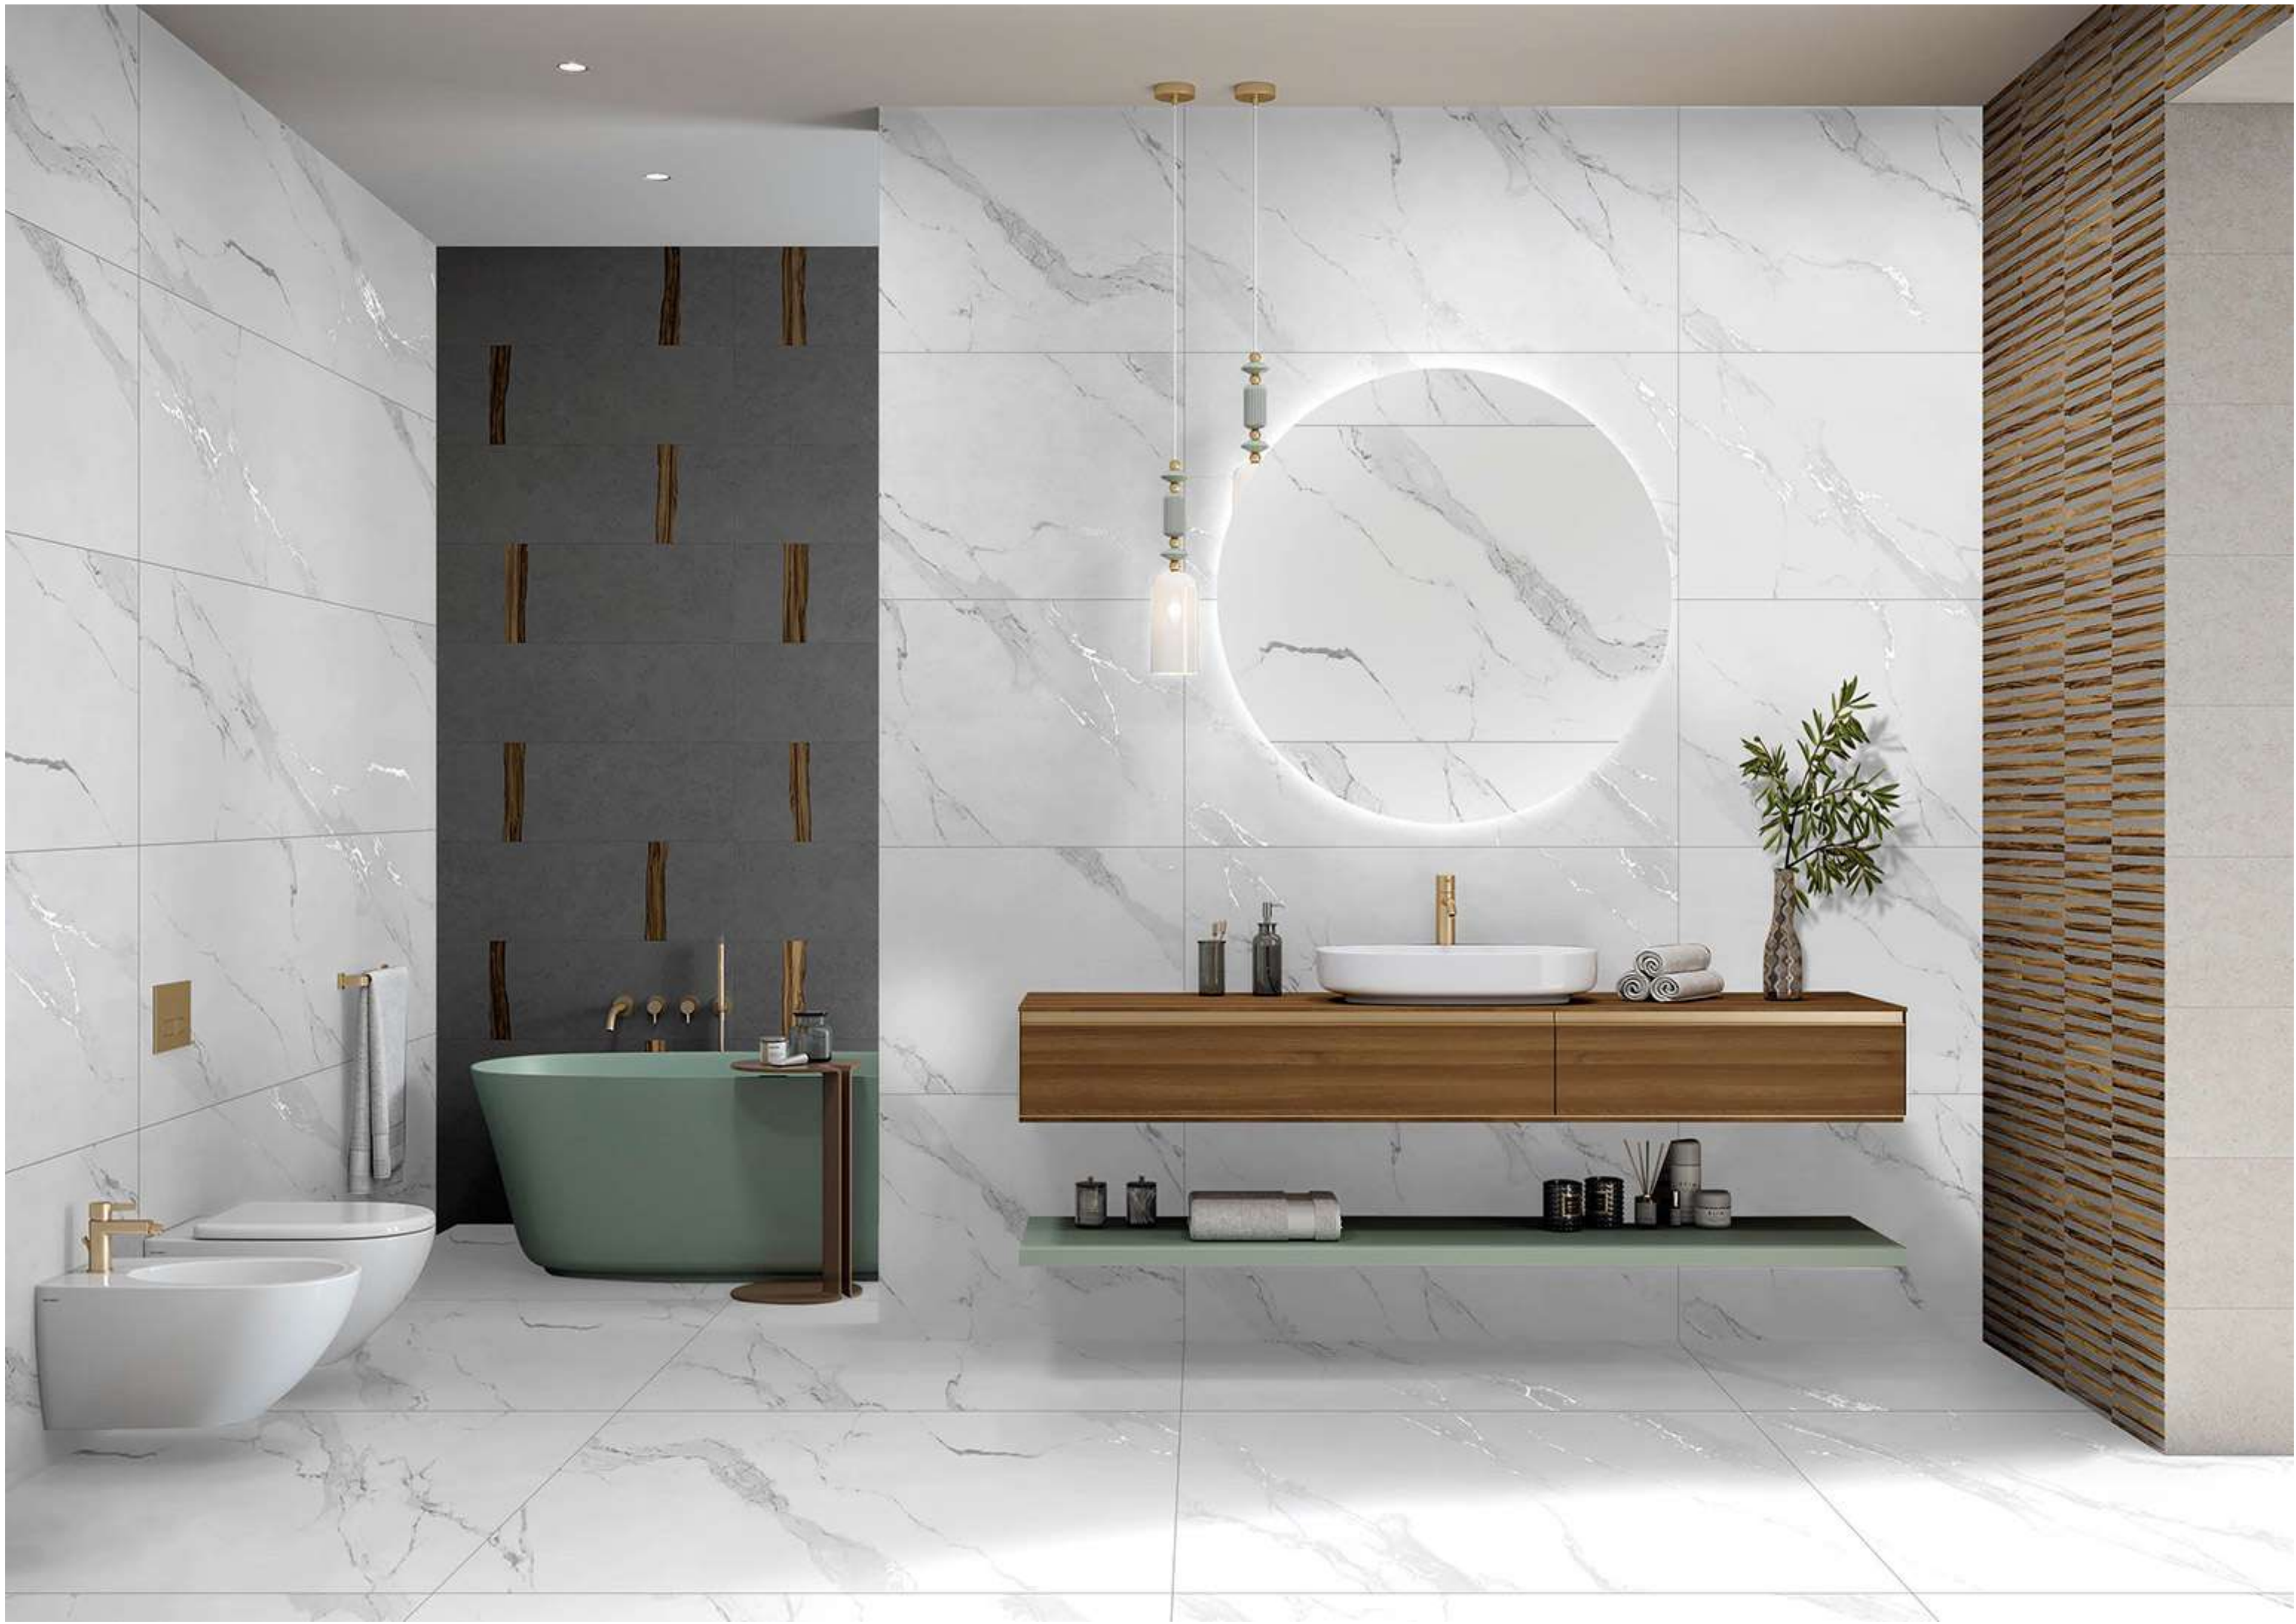

CARVING
COLLECTION

MOZILLA
EXQUISITE SURFACES

PRISM
STATUARIO

Finish:
Matt with Carving Effect

Thickness:
9 mm

Random

600x1200mm

RENATA WHITE