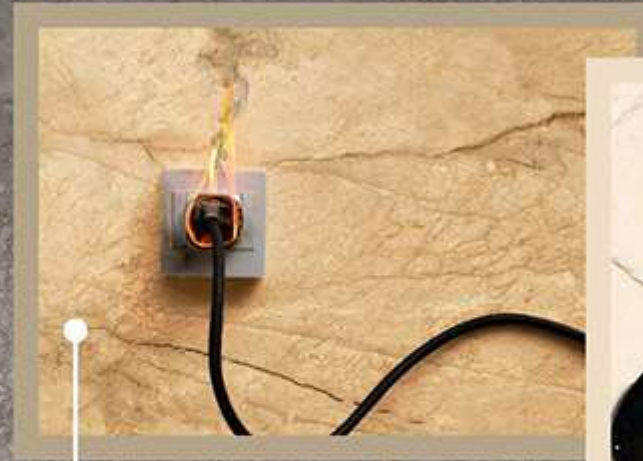

HYGIENIC SURFACE