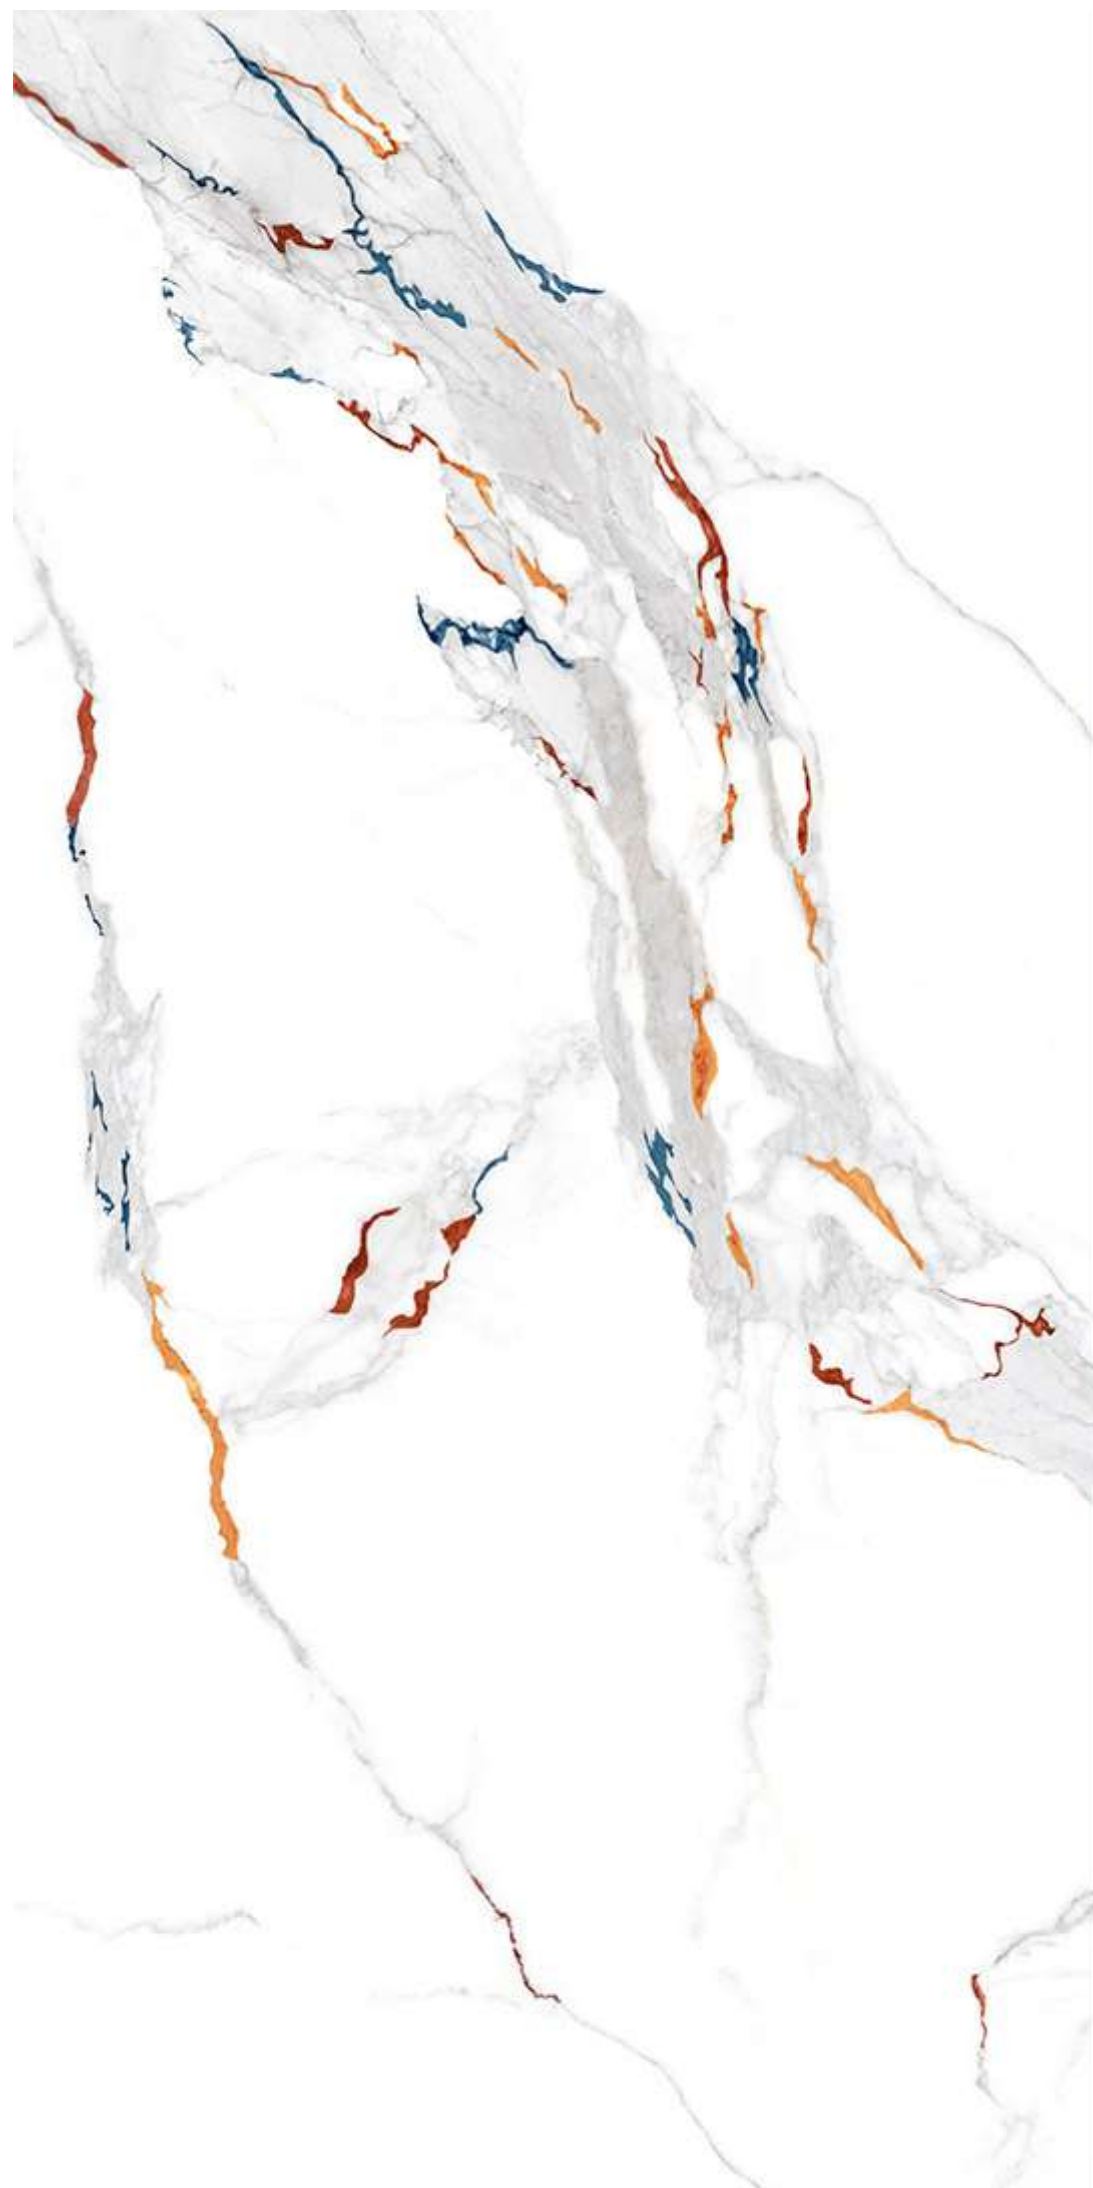

CARVING
COLLECTION

MOZILLA
EXQUISITE SURFACES

**CALCUTTA
PRISM**

Finish:
Matt with Carving Effect

Thickness:
9 mm

Random