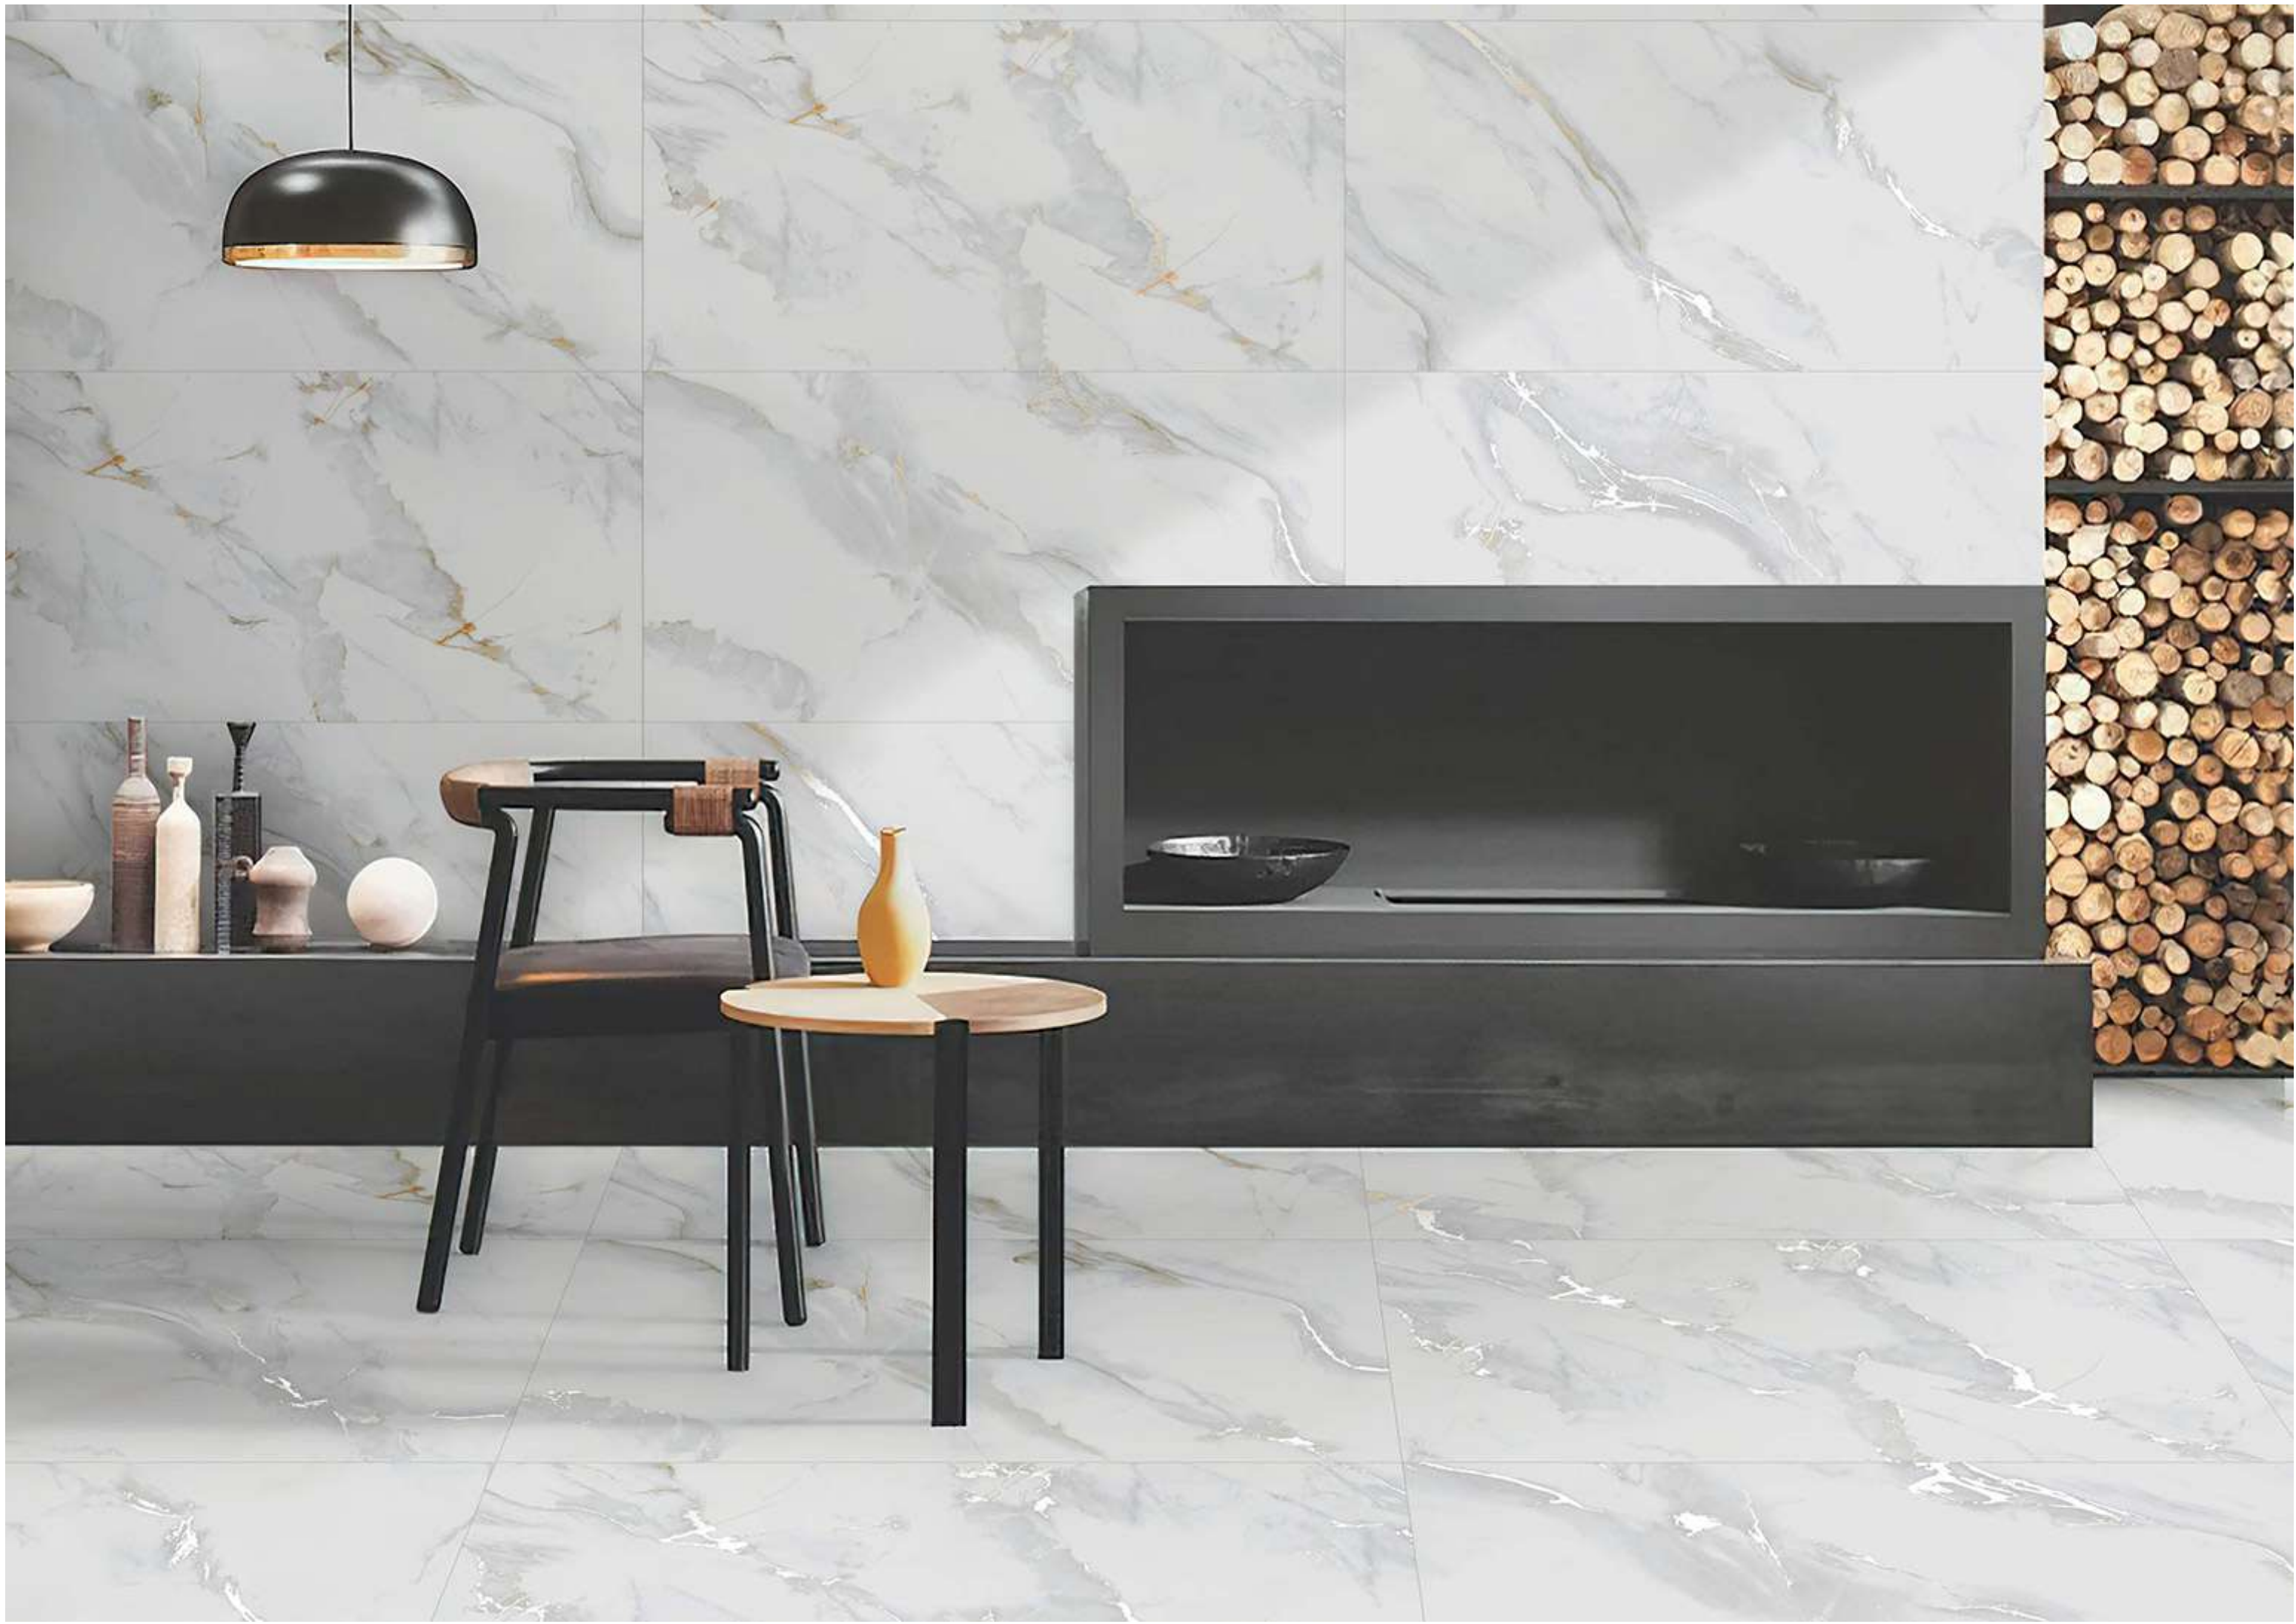

**ASTANA
WHITE**

Finish:
Matt with Carving Effect

Thickness:
9 mm

Random

600x1200mm

**AUSTIN
BEIGE**

CARVING
COLLECTION

600x
1200mm