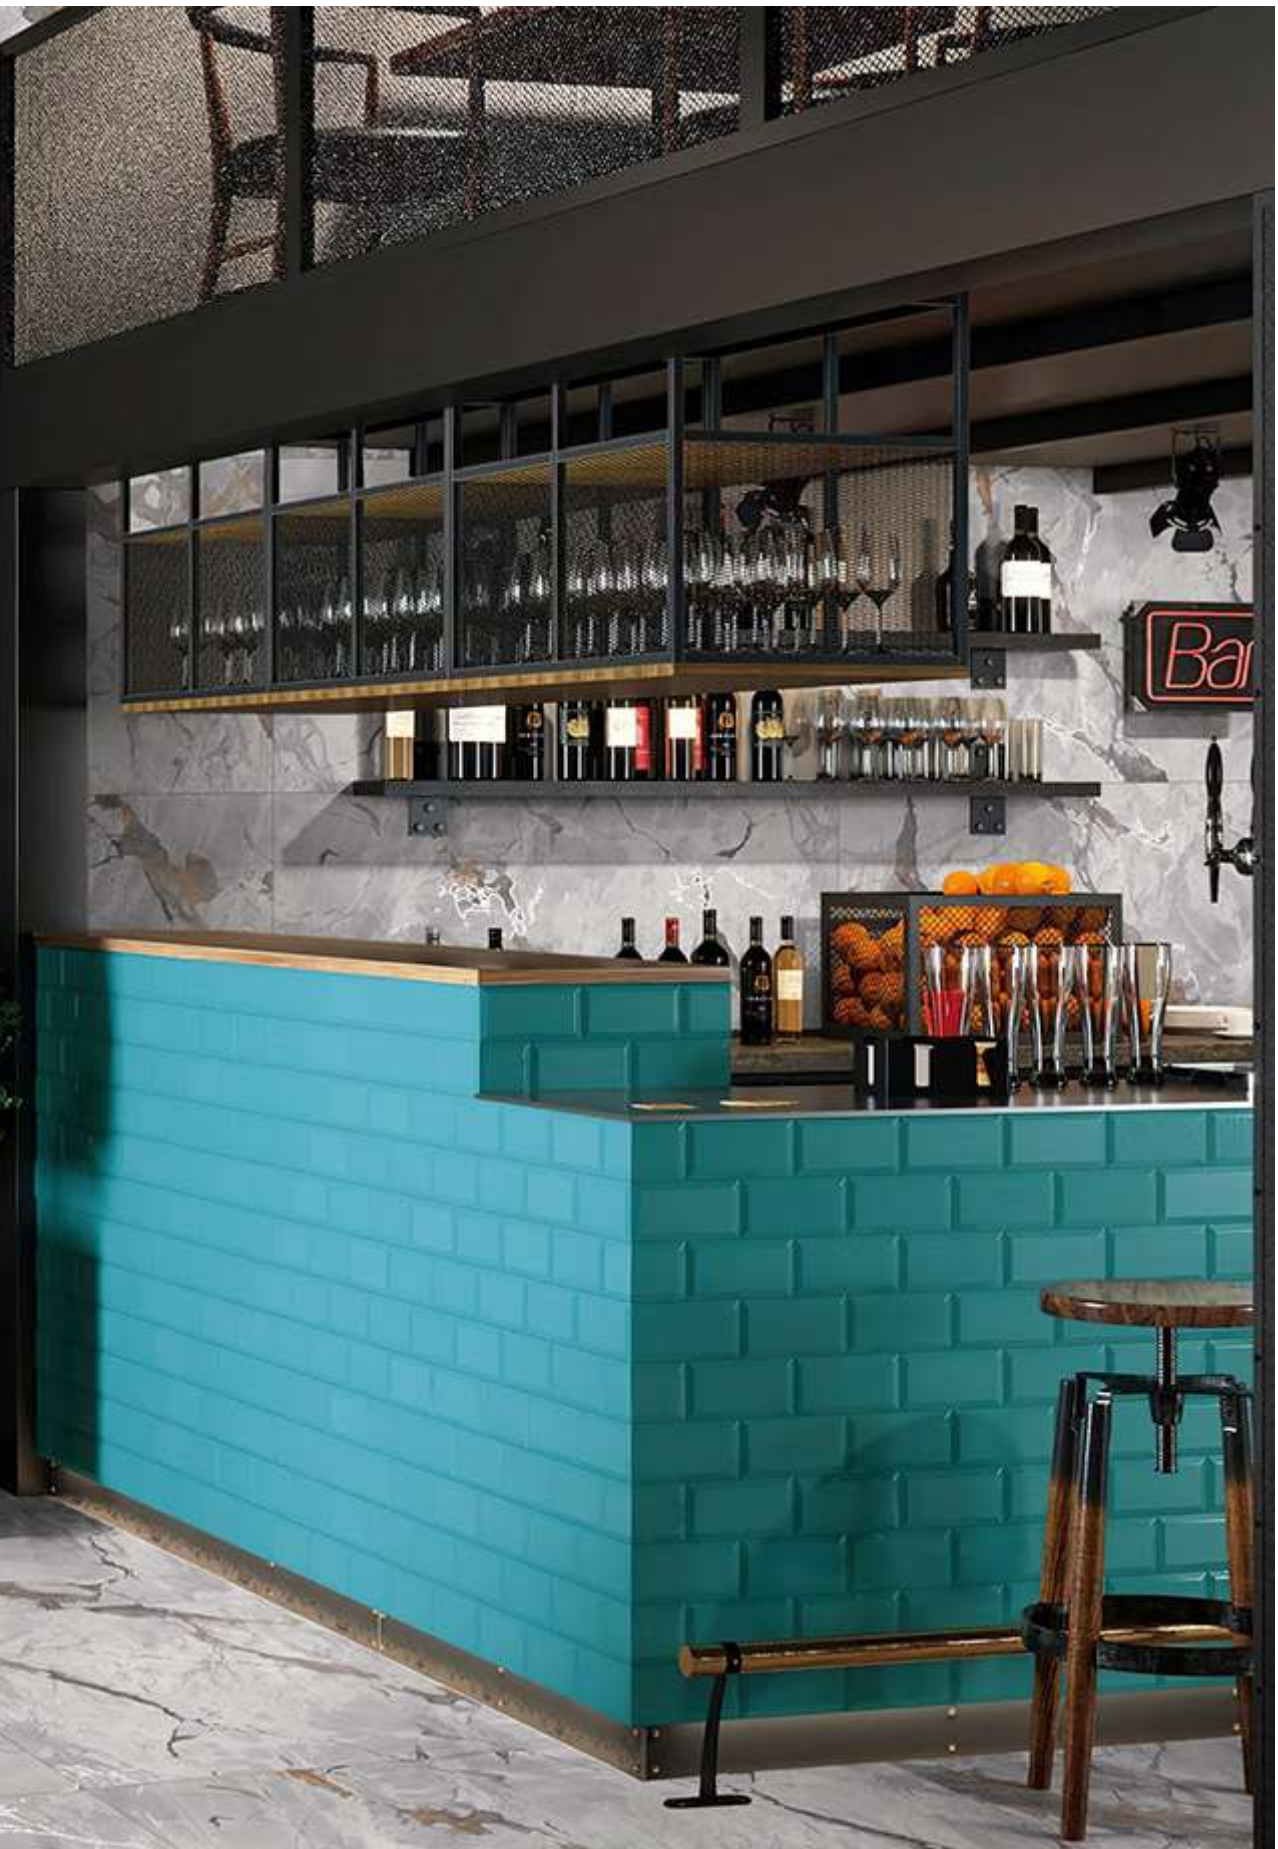

600x1200mm

TORENT WHITE

CARVING
COLLECTION

600x
1200mm

CARVING
COLLECTION

MOZILLA
EXQUISITE SURFACES

**TORENT
WHITE**

Finish:
Matt with Carving Effect