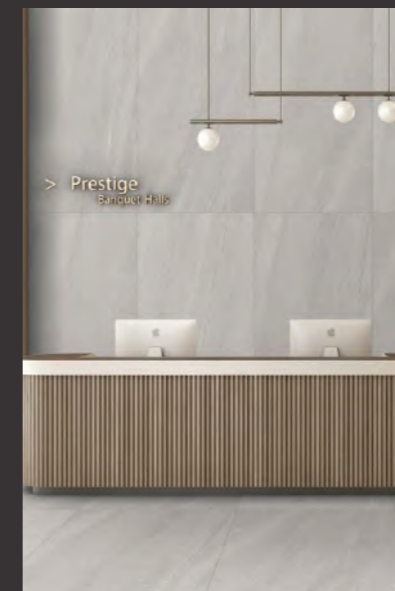

Matt Finish

Carving Finish

Laminate Finish

Wooden Finish

Sugar Finish

Decor Carving

CHIRON PUNCH

The Mozilla Granito LLP large-sized slabs are ideal for surfaces that demand maximum hygiene, strength, and aesthetic harmony. The wide range of Colors and Marble Texture allows Mozilla Granito surfaces to be used in residential contexts, such as the kitchen, living room, bathroom, bedroom, and commercial spaces, such as hotels, restaurants, offices, and stores.