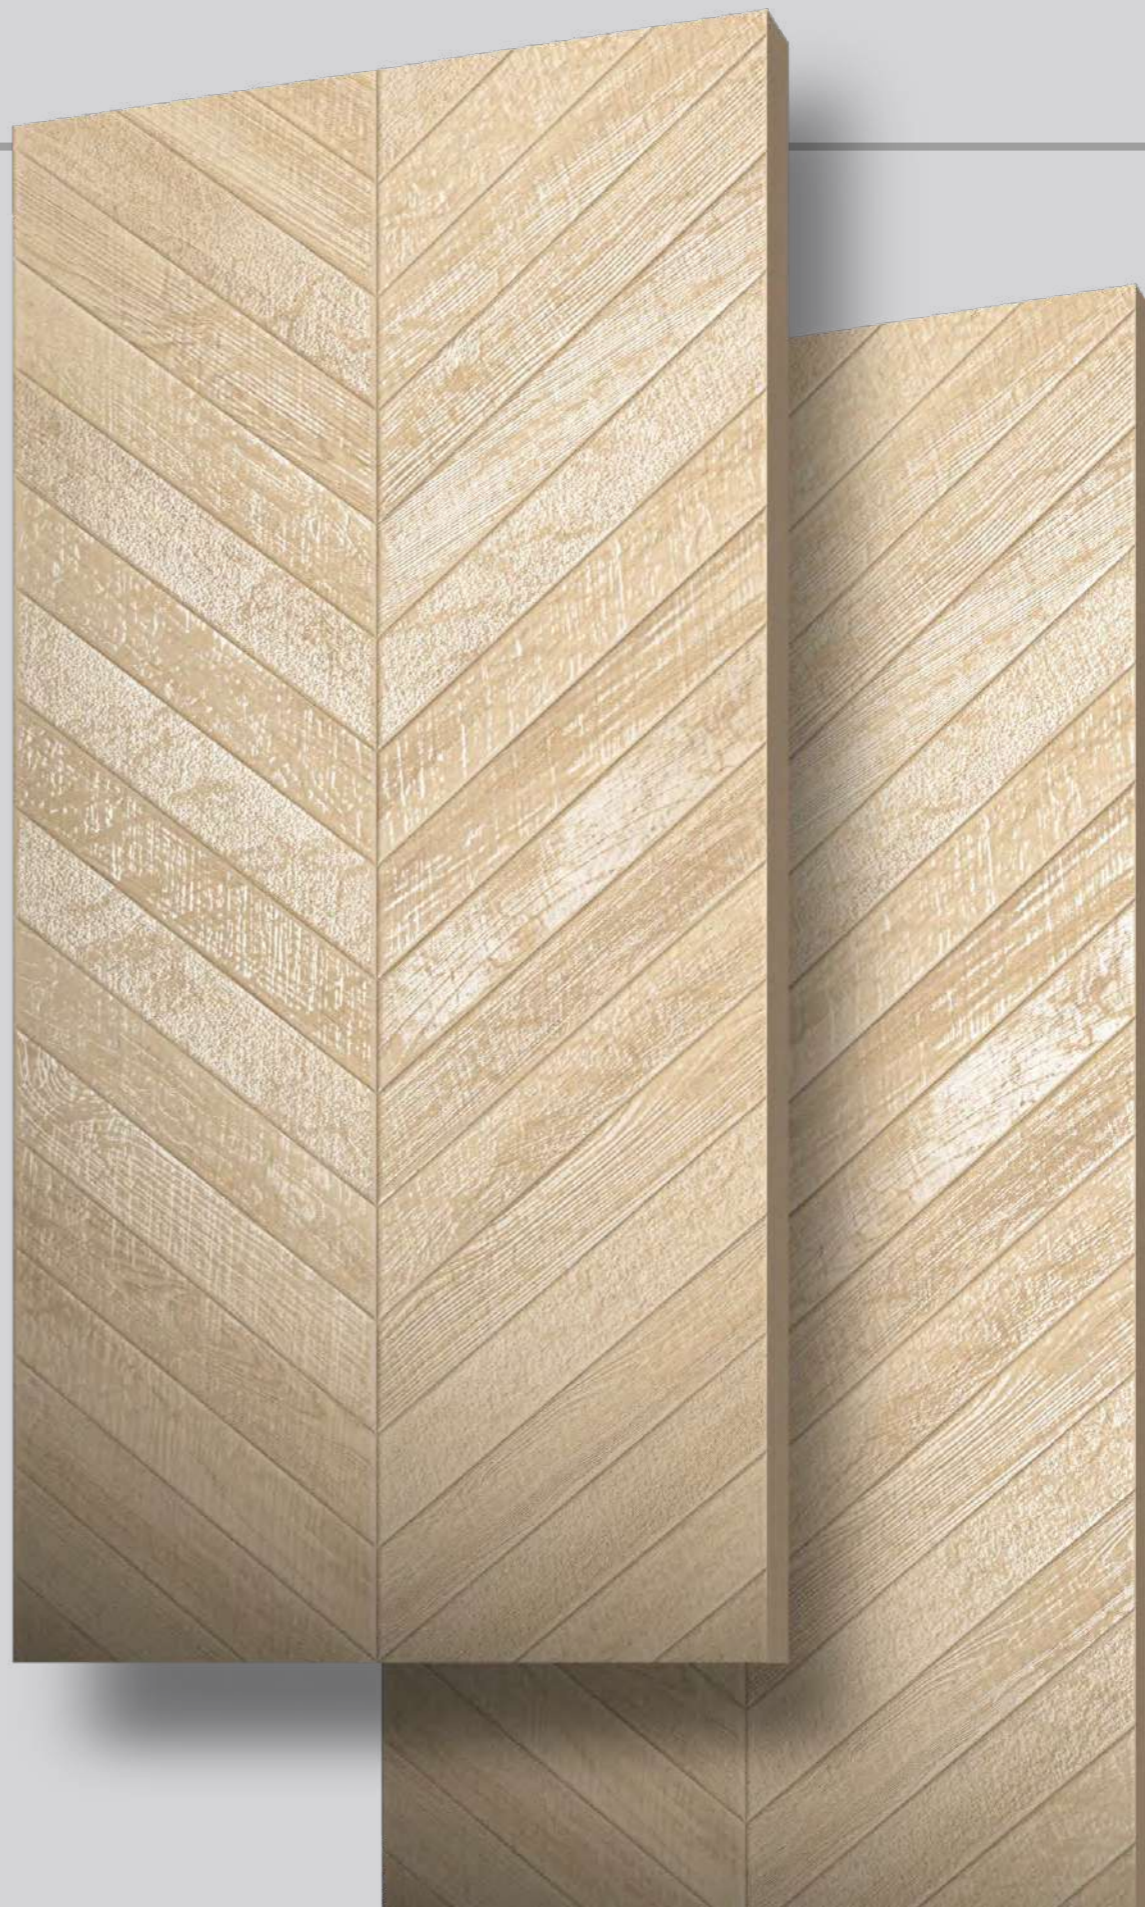

Finish:
Matt | Carving

Size:
600x1200mm

Thickness:
9 mm

CHIRON CREMA

CHIRON
PUNCH

600X
1200MM
CARVING

**CHIRON
PUNCH**

**CHIRON
CREMA**