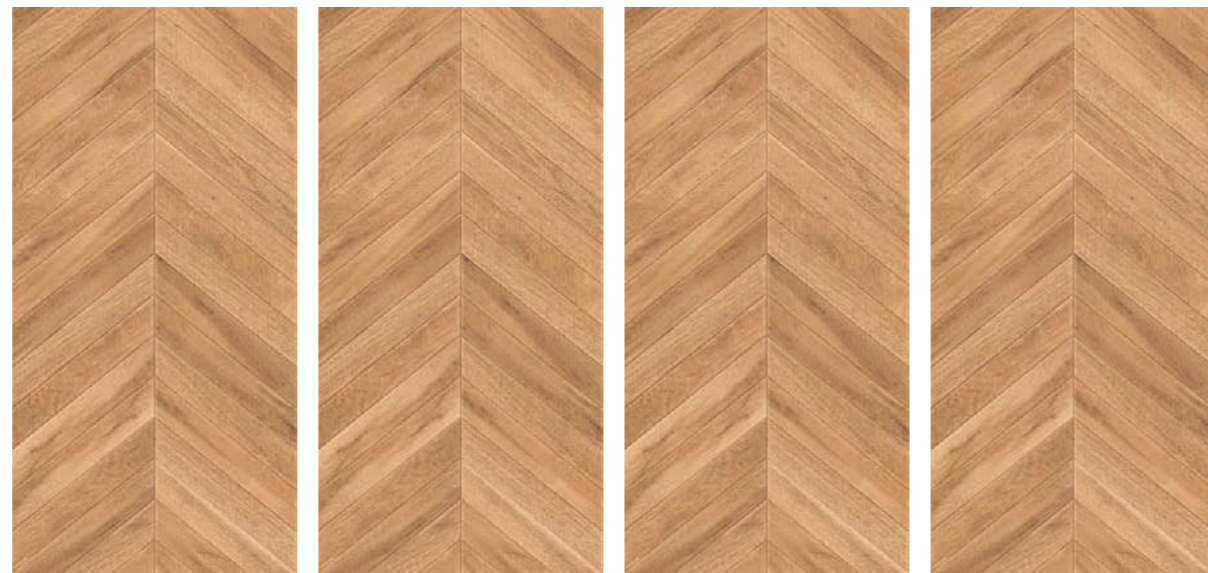

**CHIRON
BEIGE**

Finish:
Matt | Carving

Size:
600x1200mm

Thickness:
9 mm