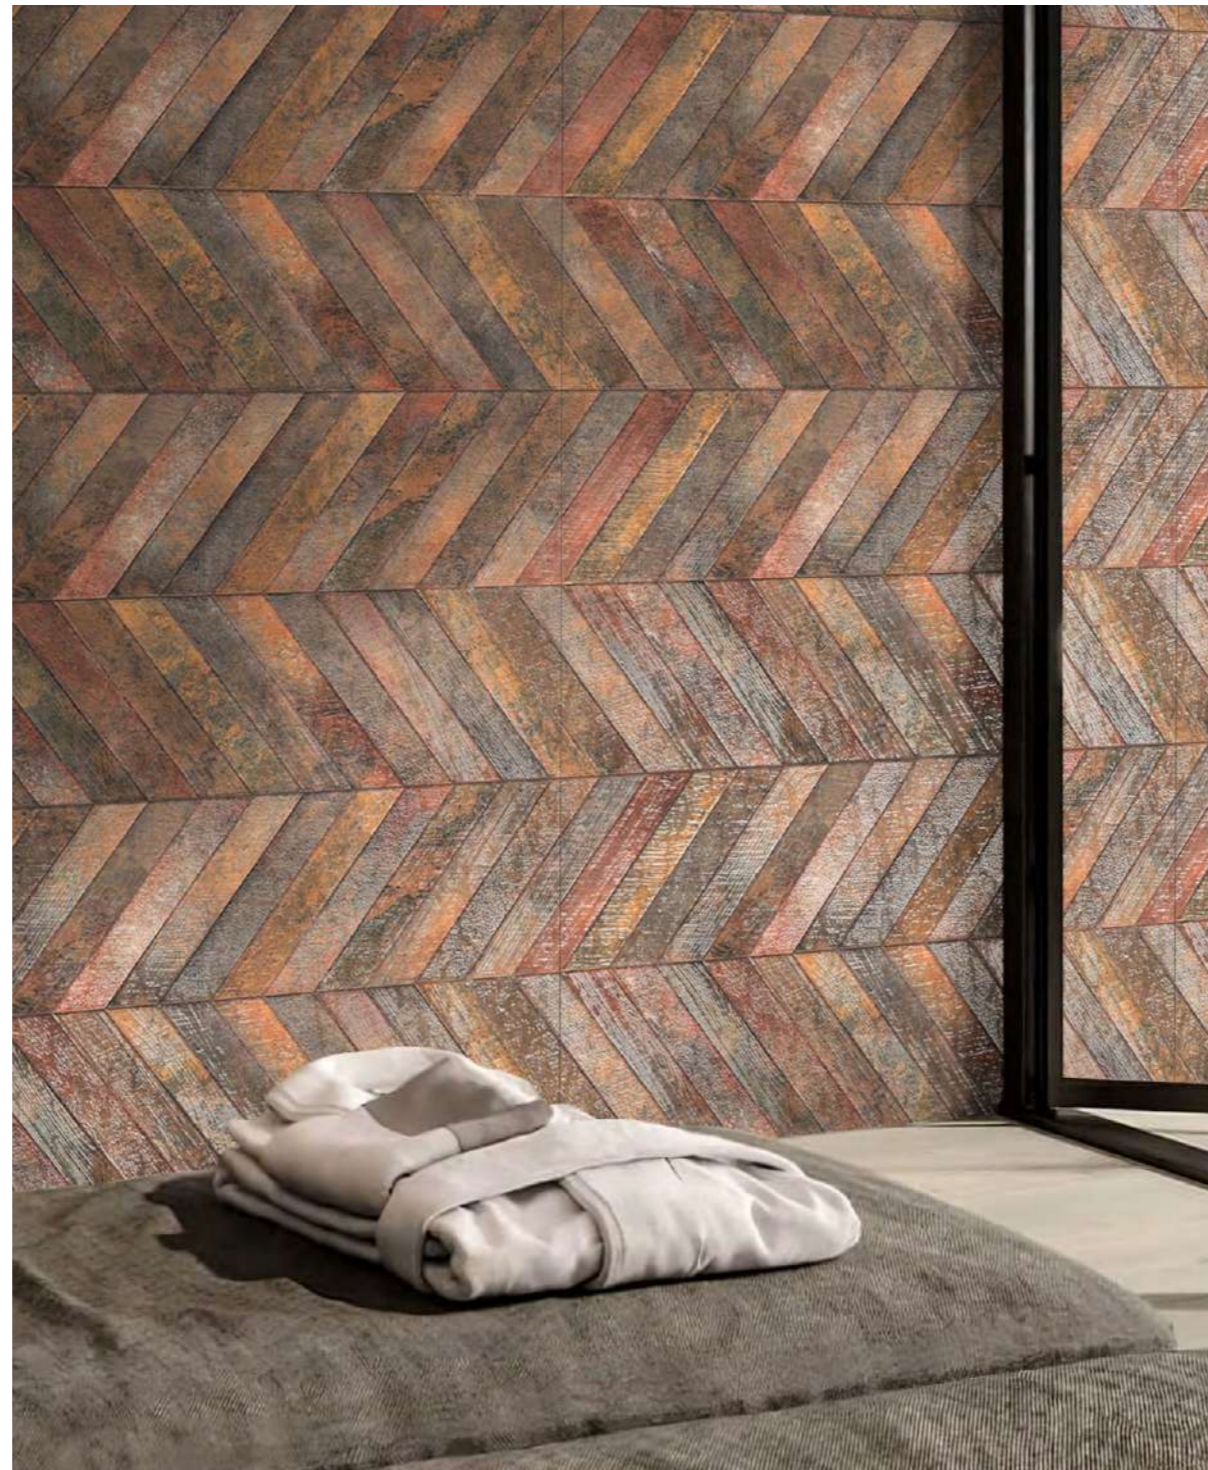

Finish:
Matt | Carving

Size:
600x1200mm

Thickness:
9 mm

CHIRON

KOTO

CHIRON
PUNCH

**600X
1200MM
CARVING**

**CHIRON
PUNCH**