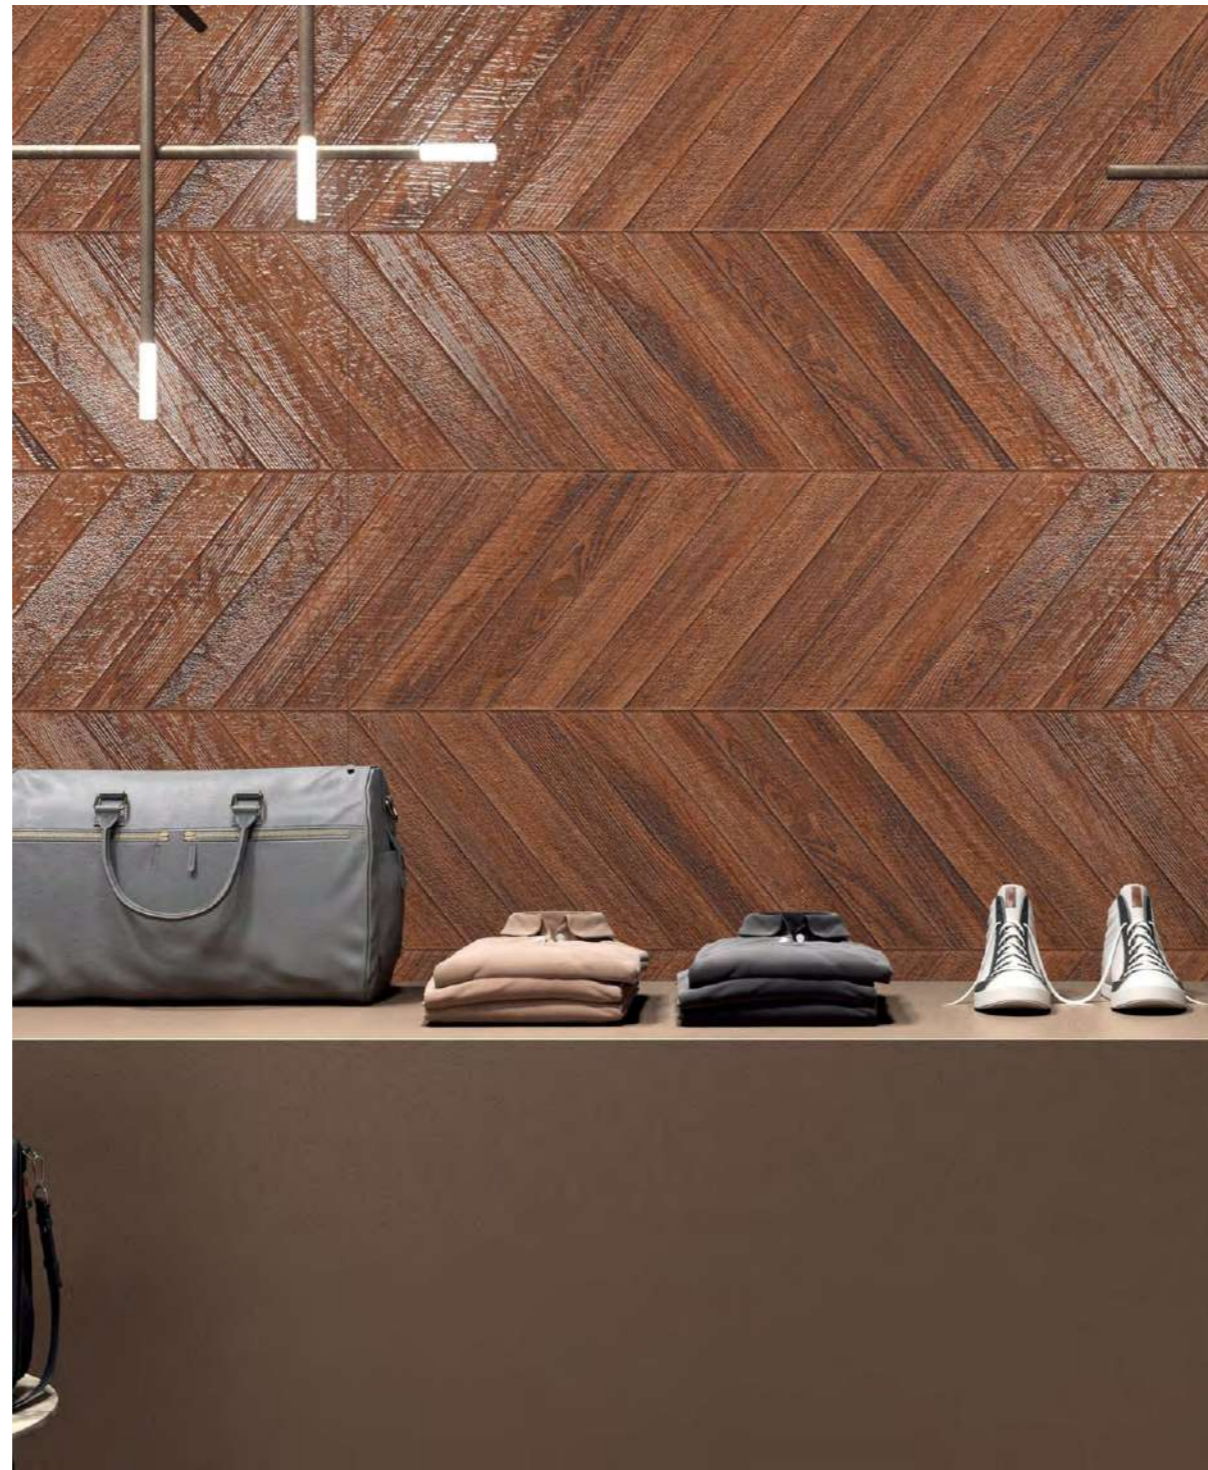

**CHIRON
PUNCH**

**CHIRON
WENGE**

Finish:
Matt | Carving

Size:
600x1200mm

Thickness:
9 mm