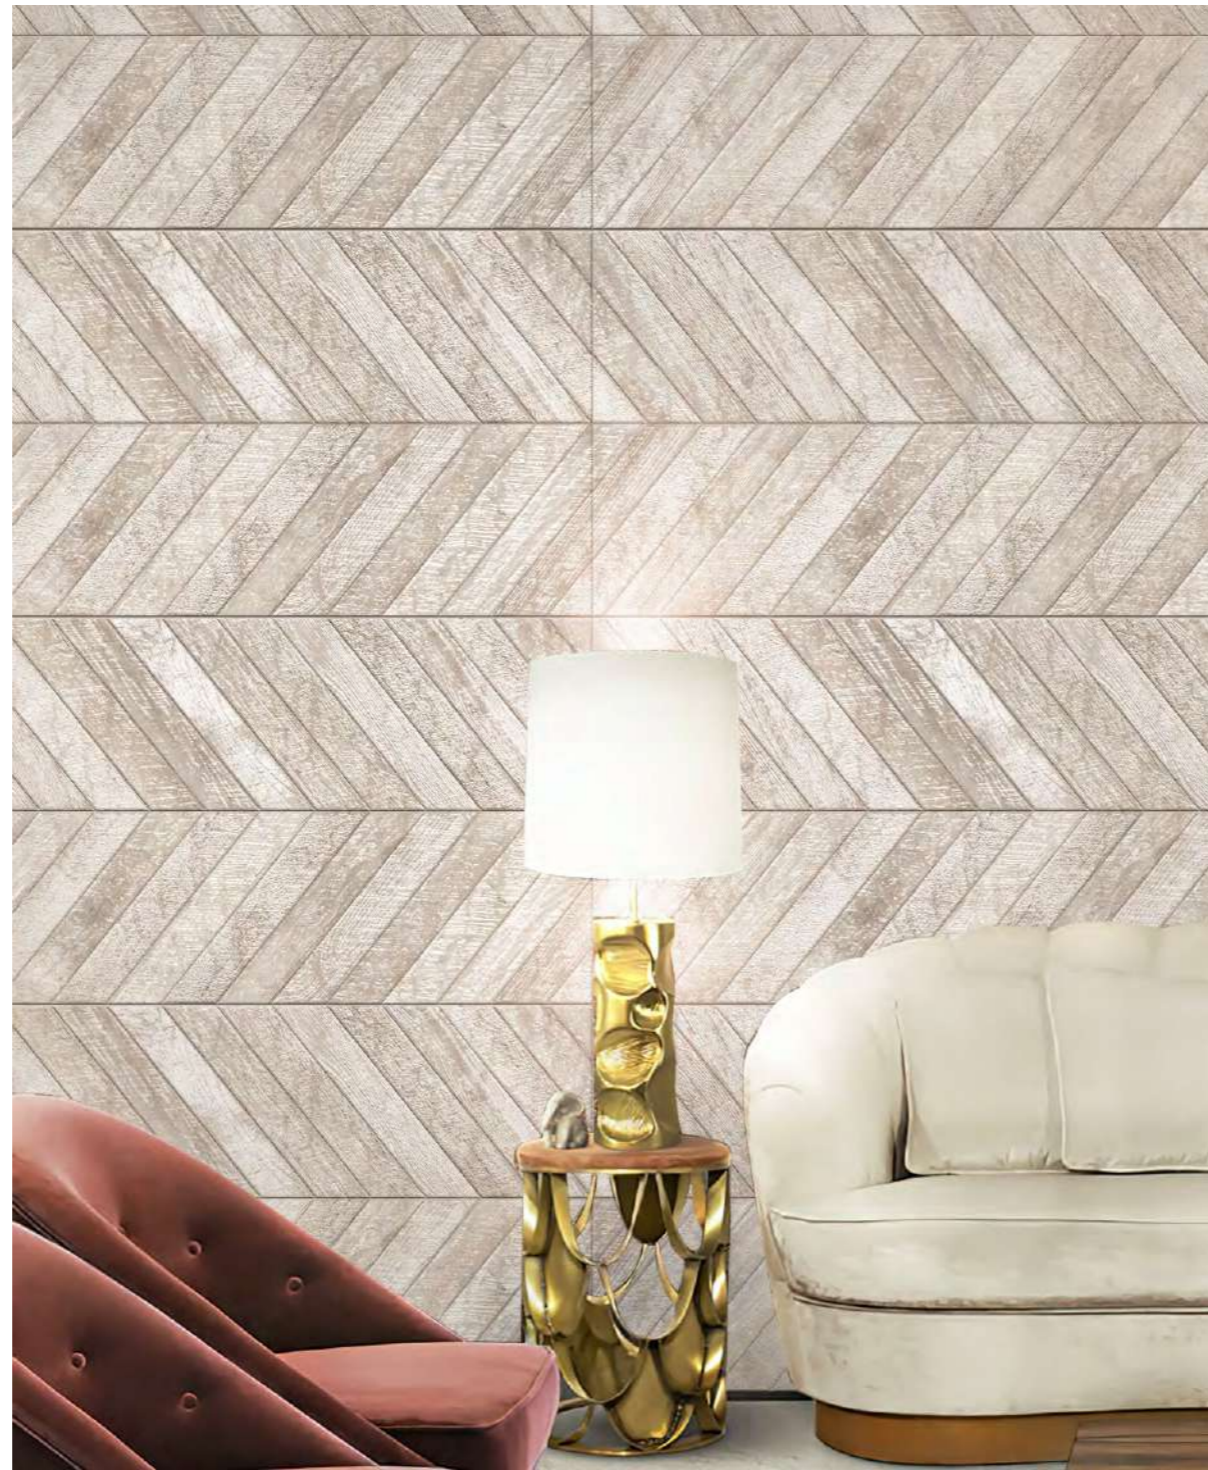

**CHIRON
PUNCH**