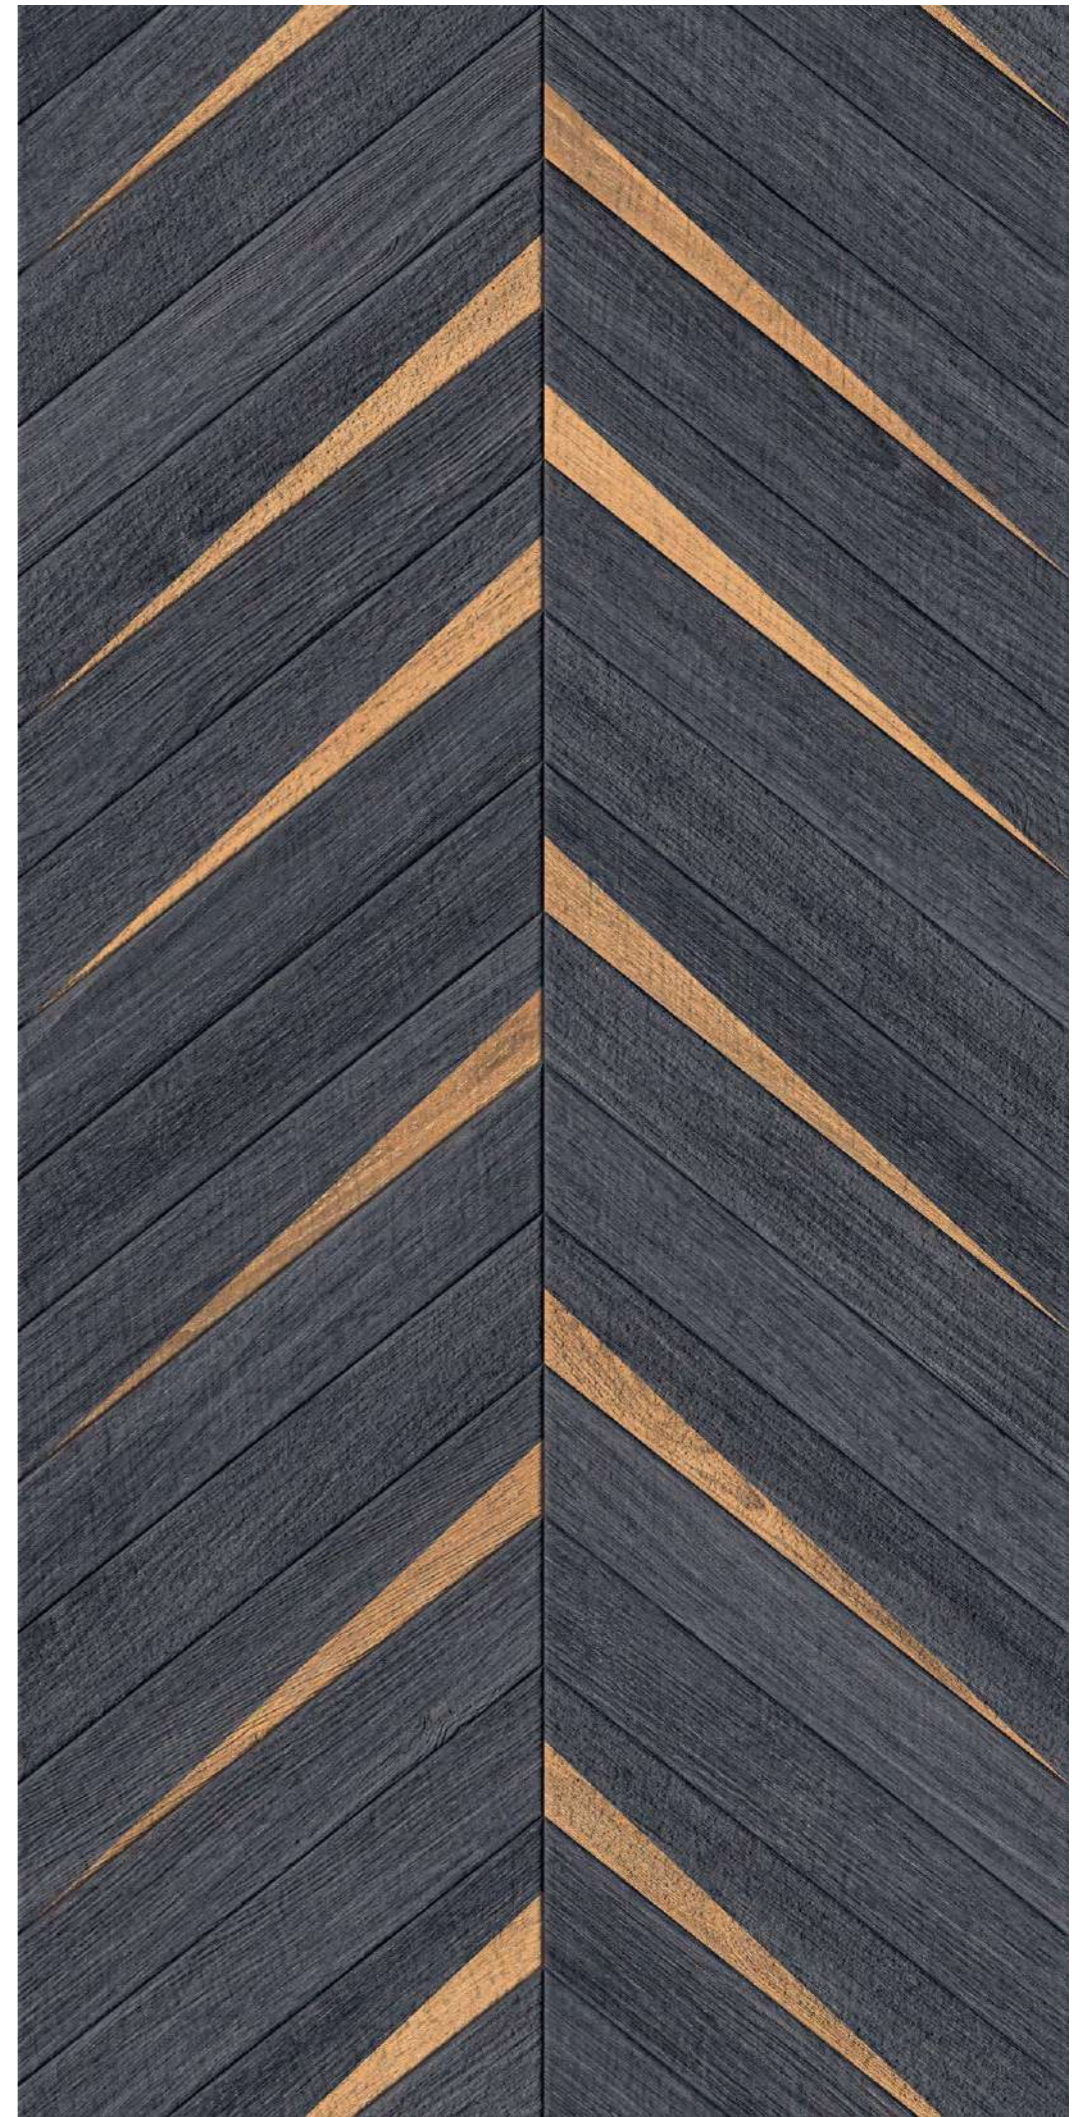

**CHIRON
BLACK**

Finish:
Matt | Carving

Size:
600x1200mm

Thickness:
9 mm