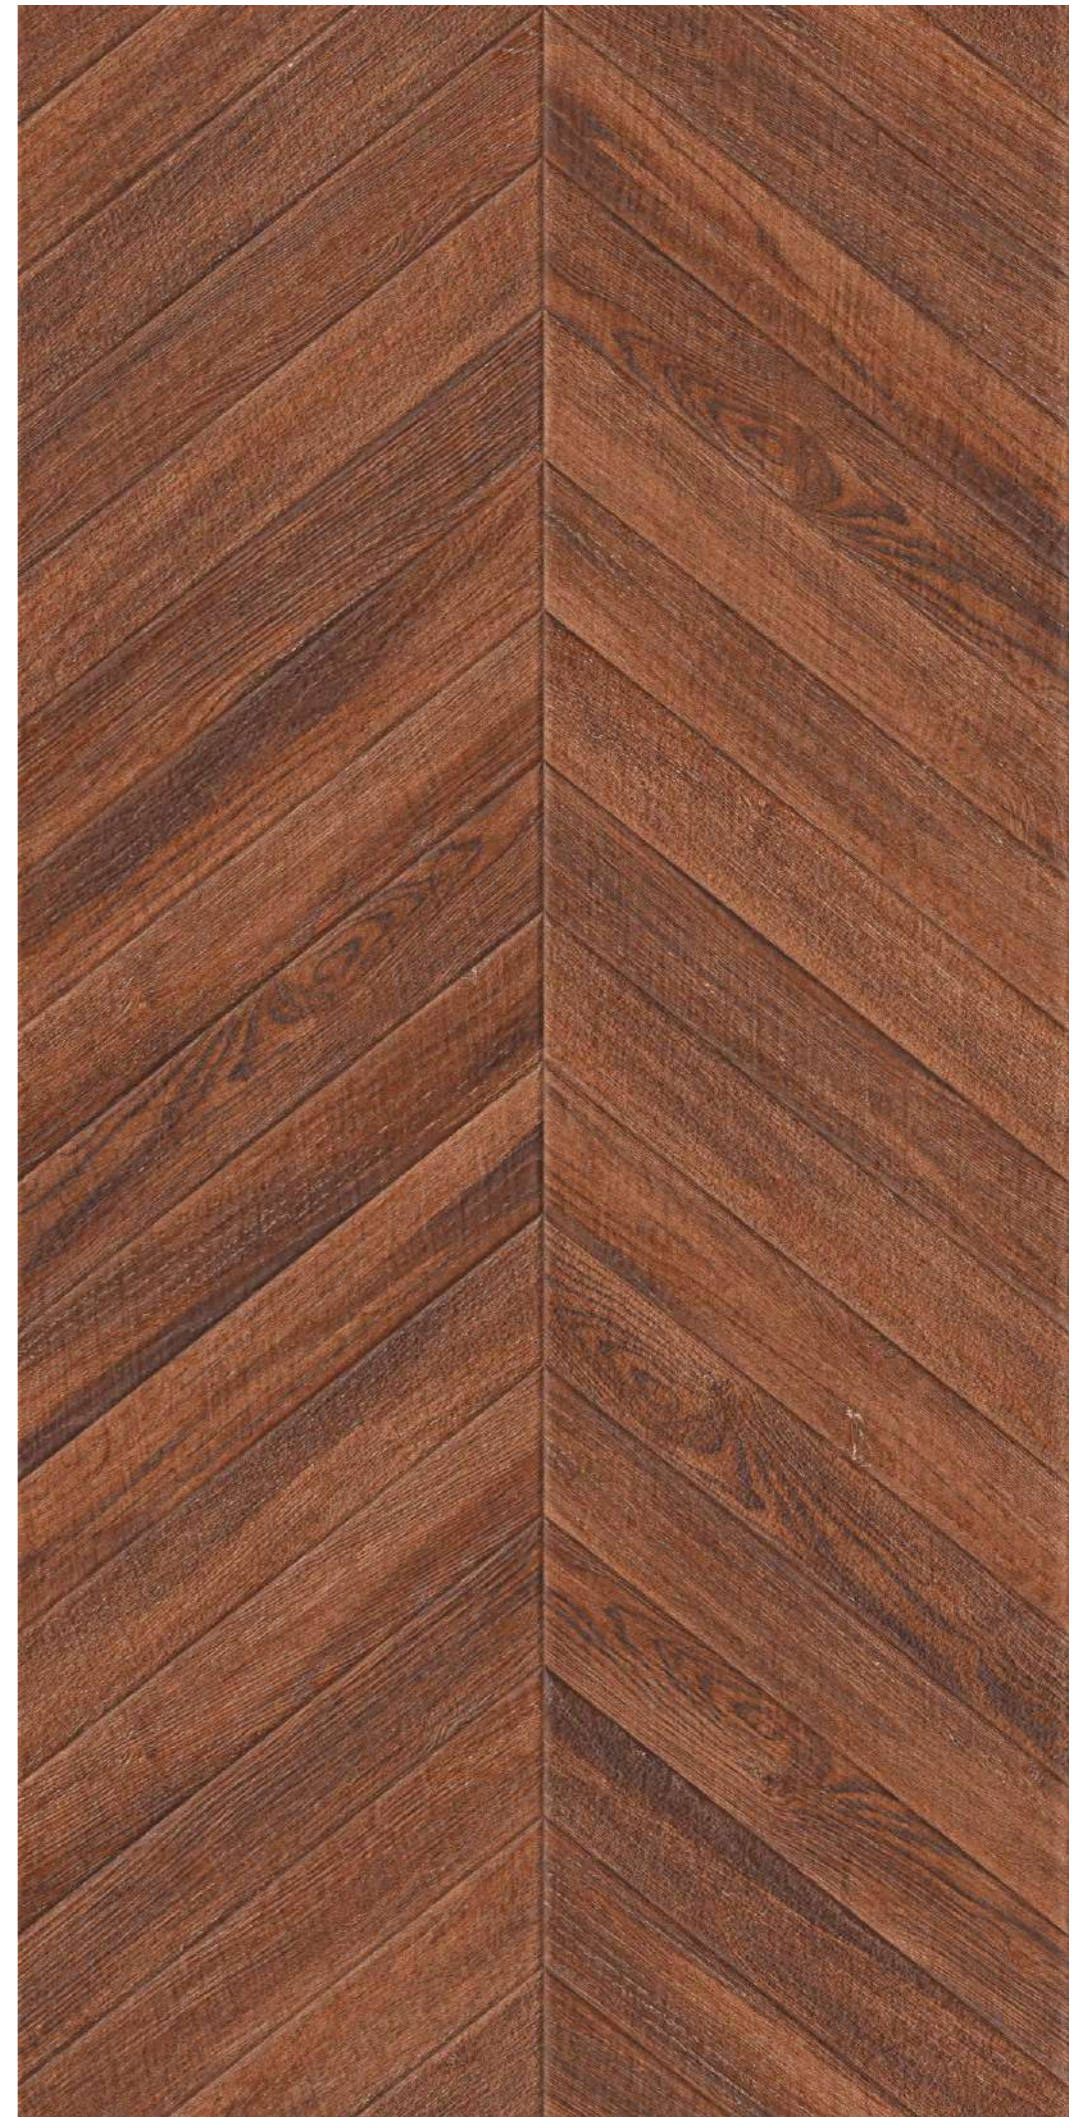

600X
1200MM
CARVING

**CHIRON
PUNCH**

**CHIRON
WENGE**

Finish:
Matt | Carving

Size:
600x1200mm

Thickness:
9 mm

SUNFLORA VITRIFIED PVT LTD

SR No. 146, Opp Amardham Ashram,
Matel Road, At: Matel, MORBI- 363641