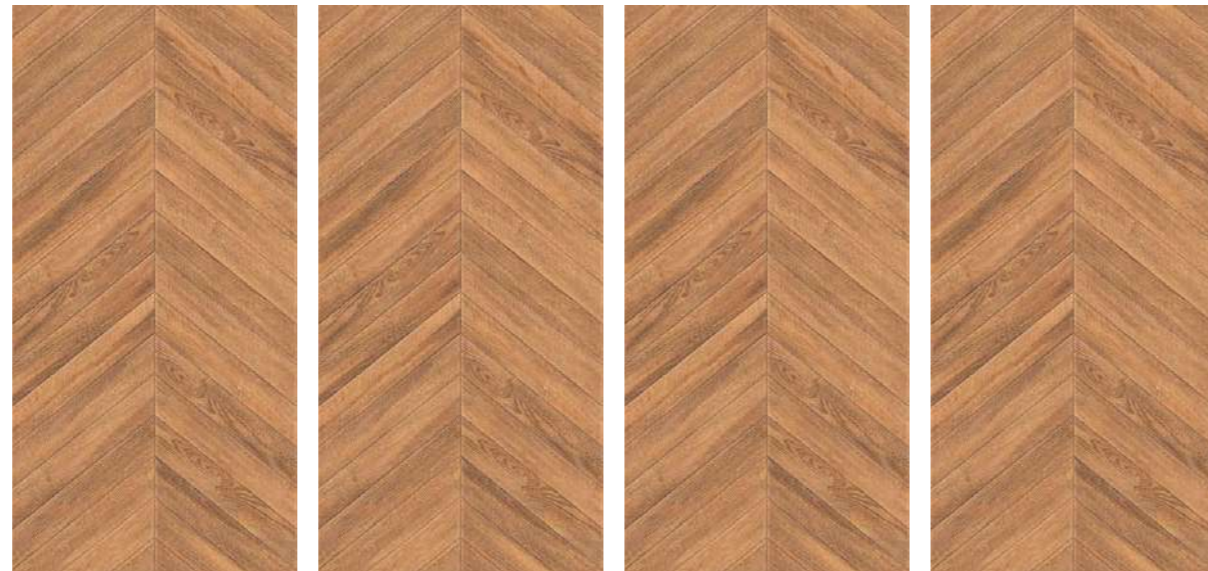

**CHIRON
BROWN**

Finish:
Matt | Carving

Size:
600x1200mm

Thickness:
9 mm