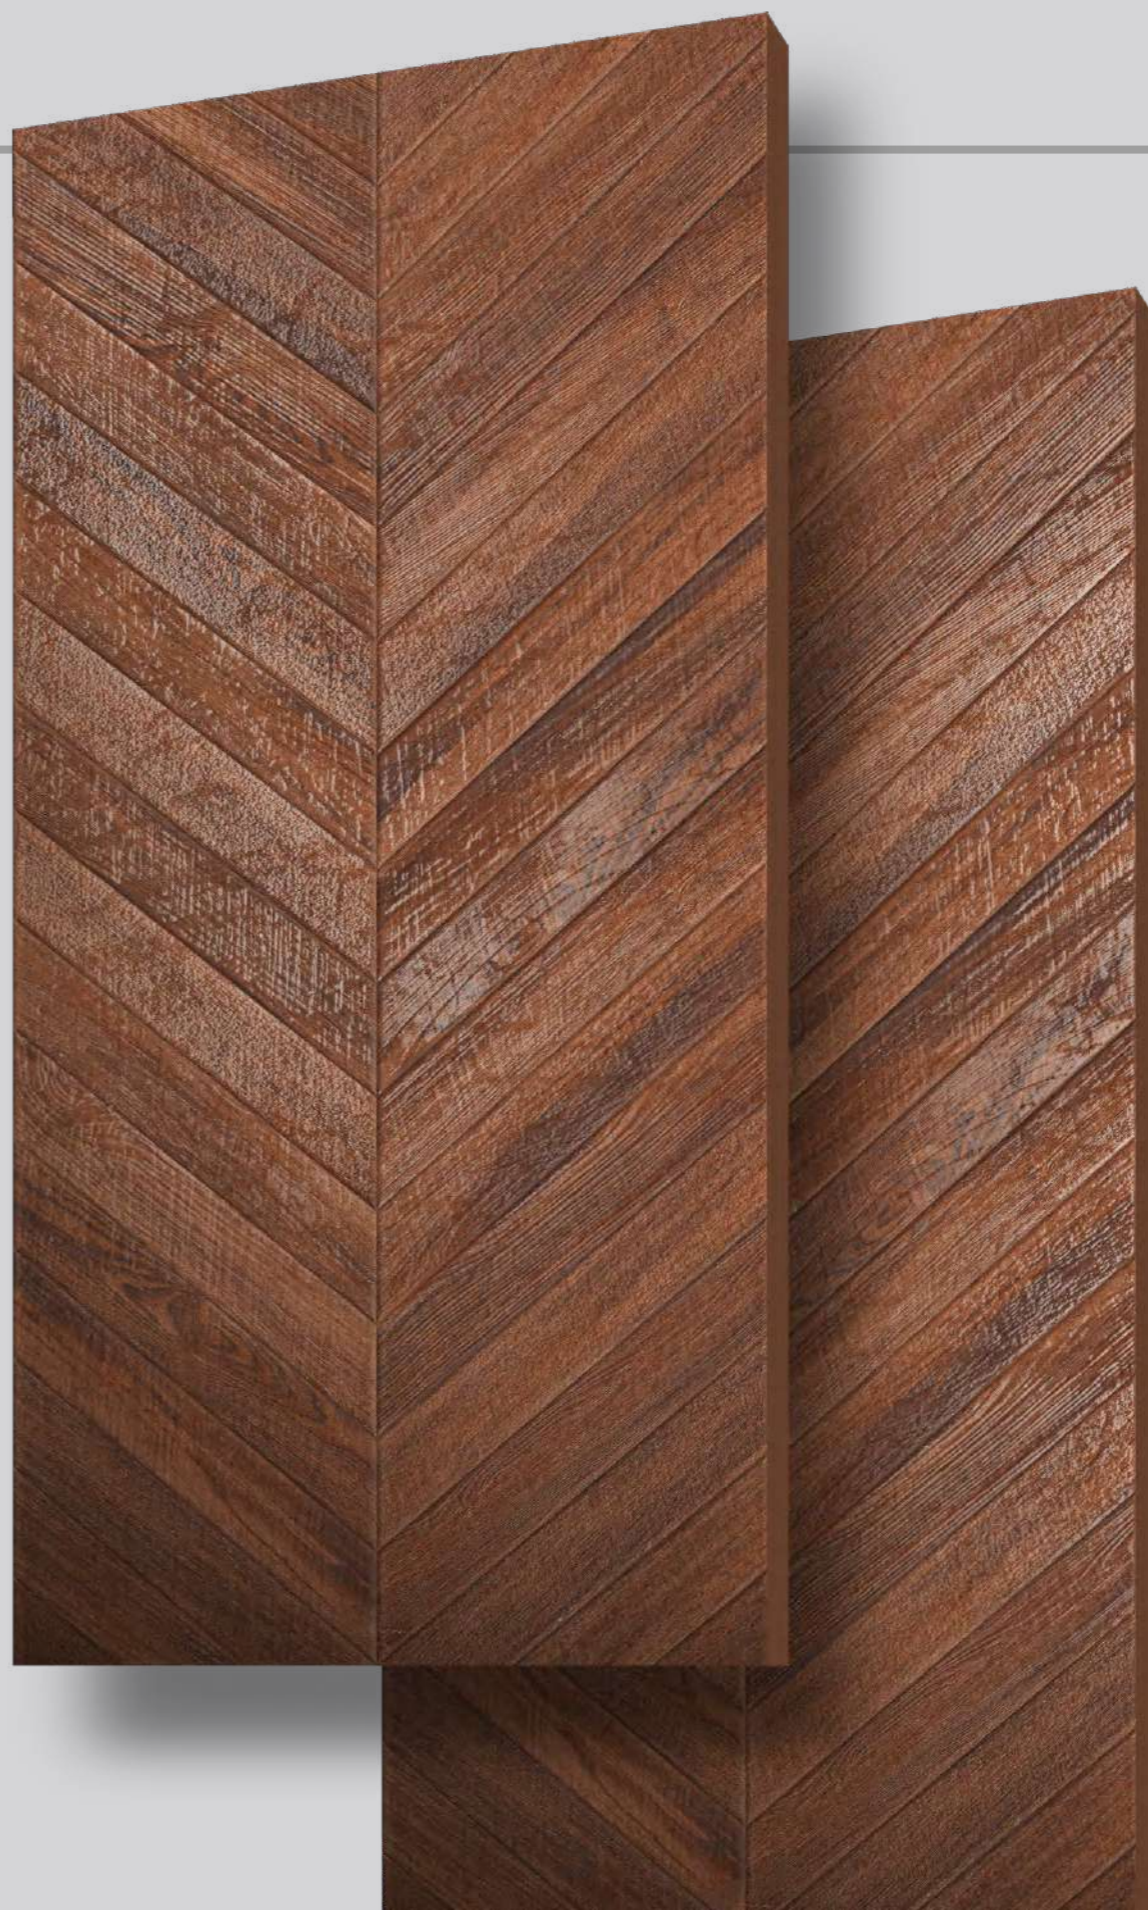

CHIRON WENGE

CHIRON
PUNCH

600X
1200MM
CARVING