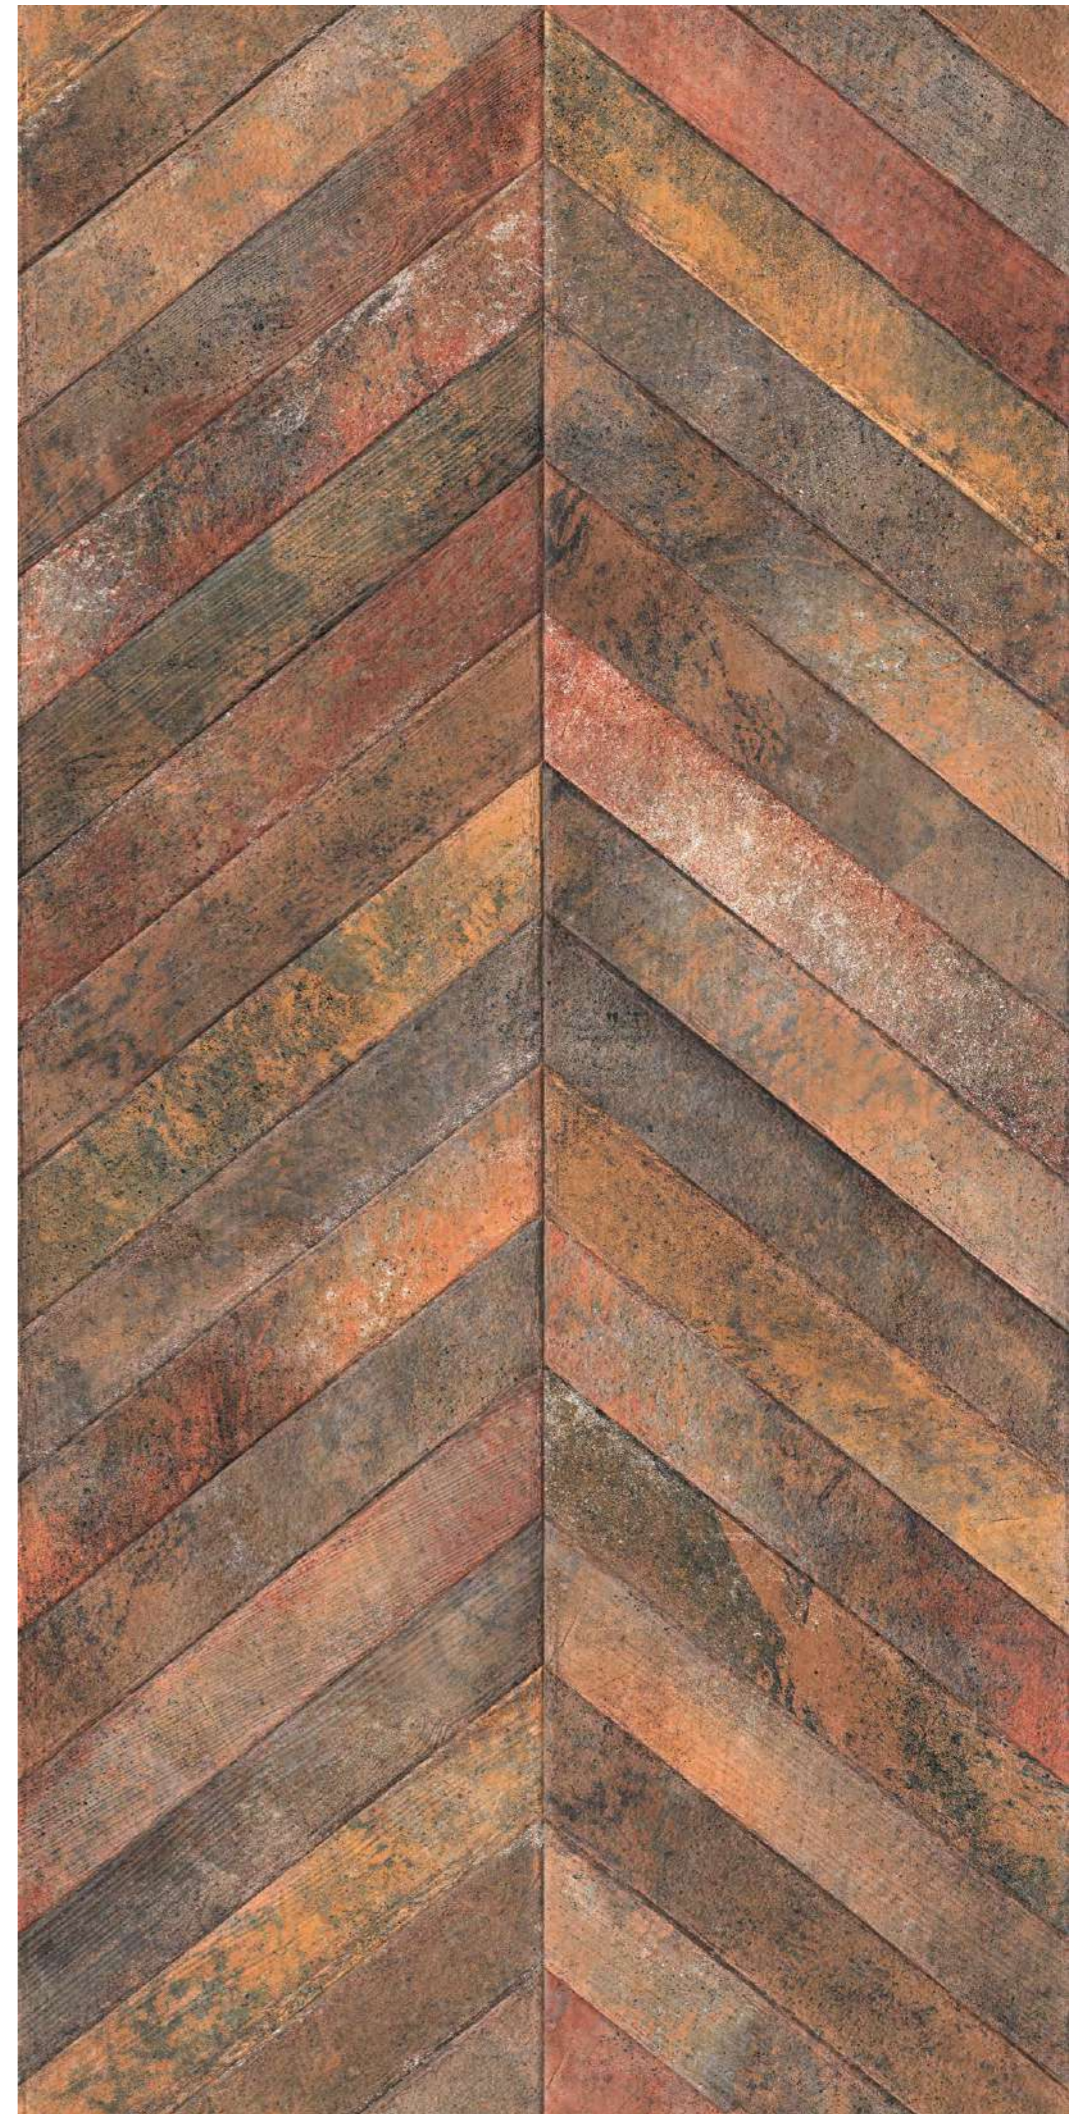

Finish:
Matt | Carving

Size:
600x1200mm

Thickness:
9 mm

CHIRON

KOTO

CHIRON
PUNCH

**600X
1200MM
CARVING**

**CHIRON
PUNCH**