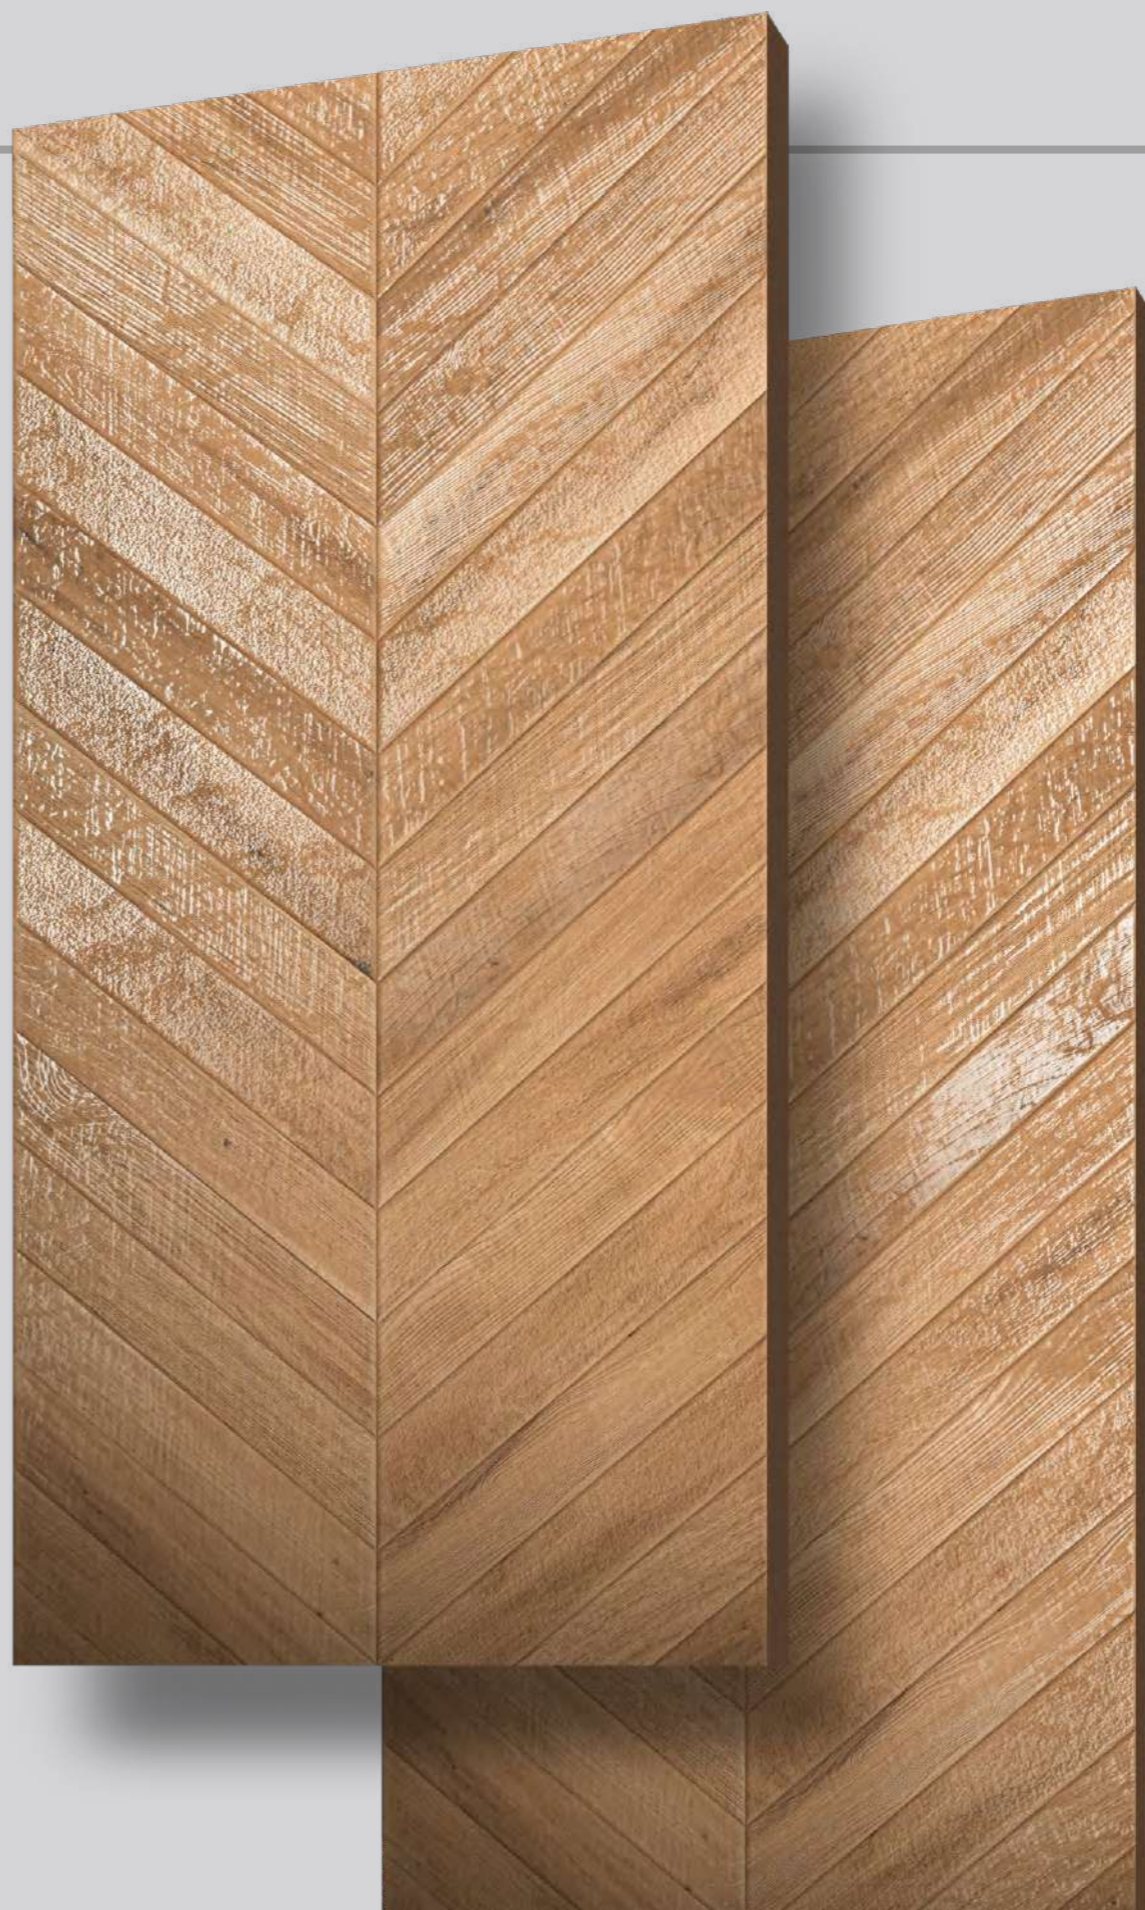

CHIRON

BEIGE

CHIRON
PUNCH

600X
1200MM
CARVING