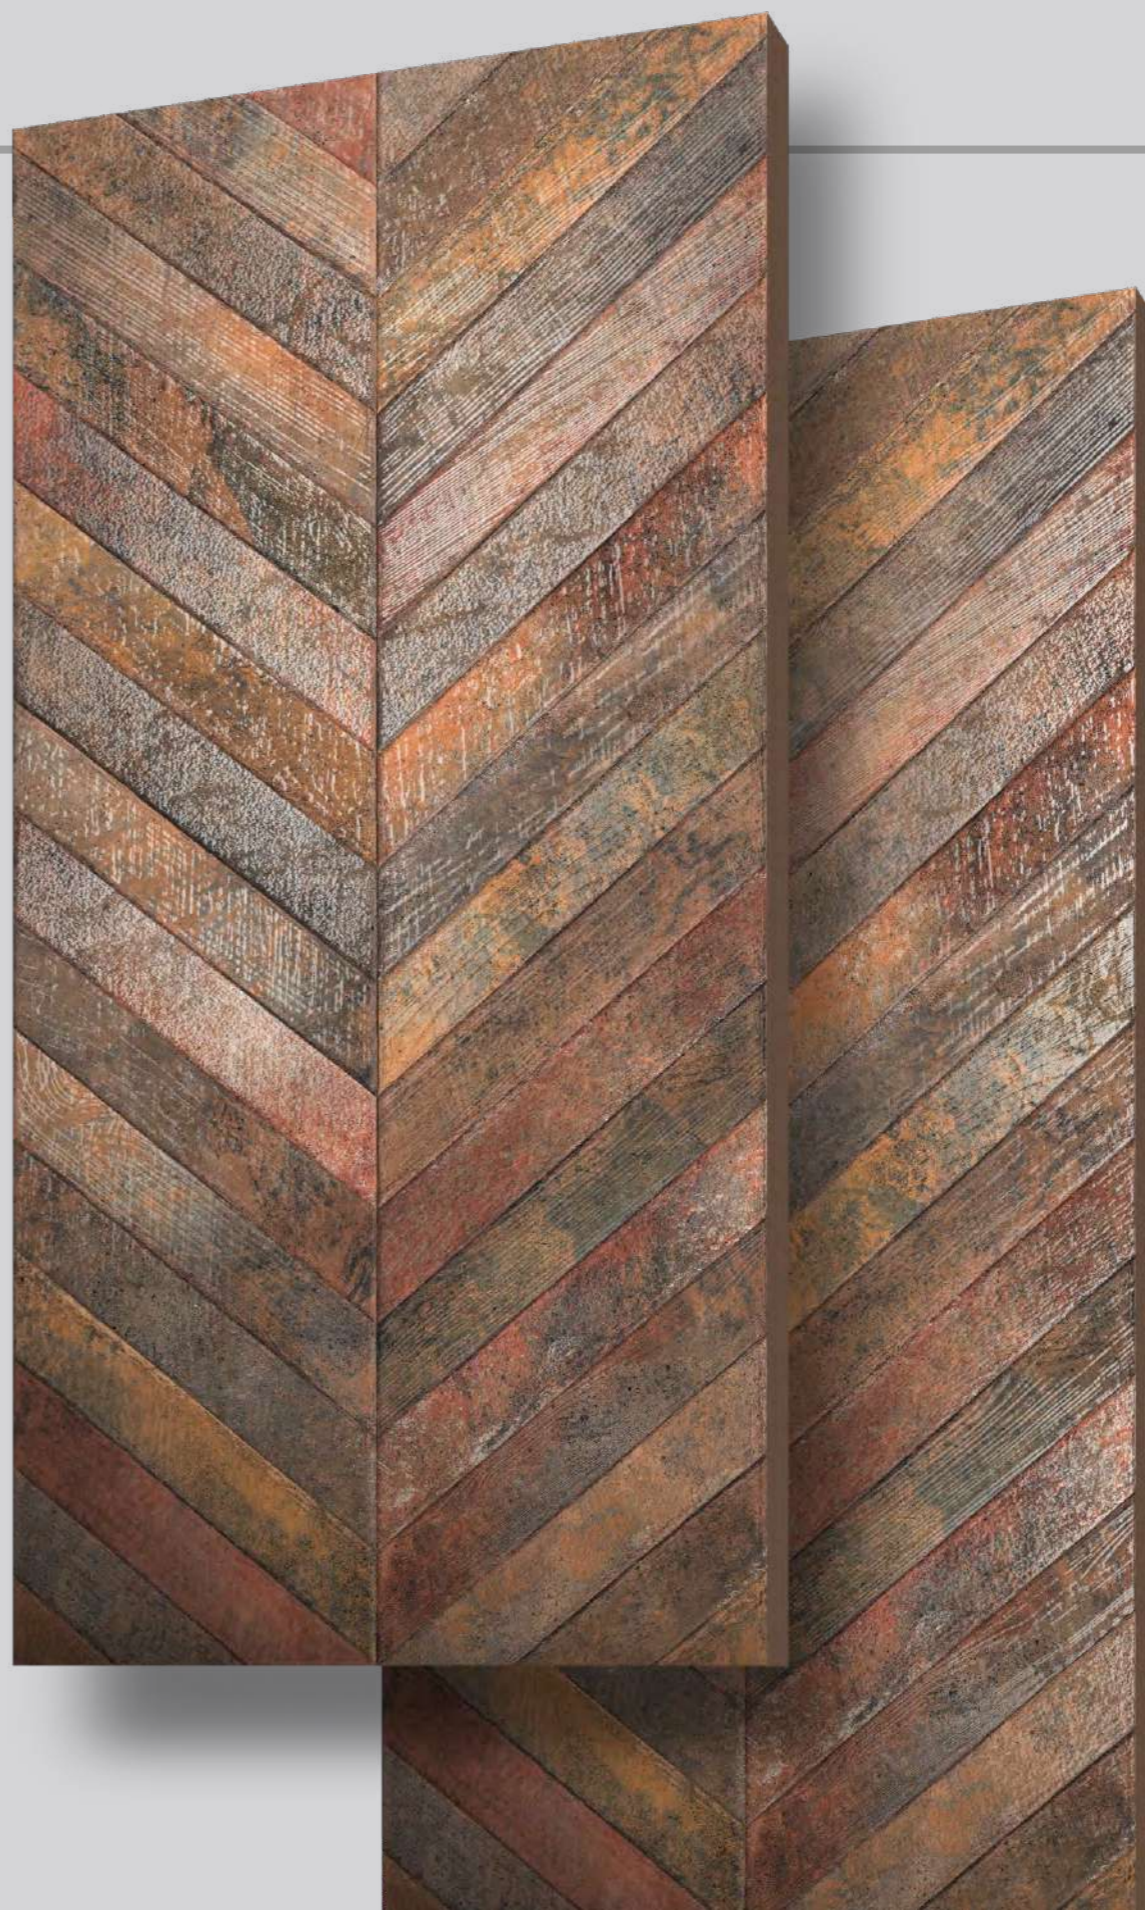

Finish:
Matt | Carving

Size:
600x1200mm

Thickness:
9 mm

CHIRON

KOTO

CHIRON
PUNCH

**600X
1200MM
CARVING**

**CHIRON
PUNCH**