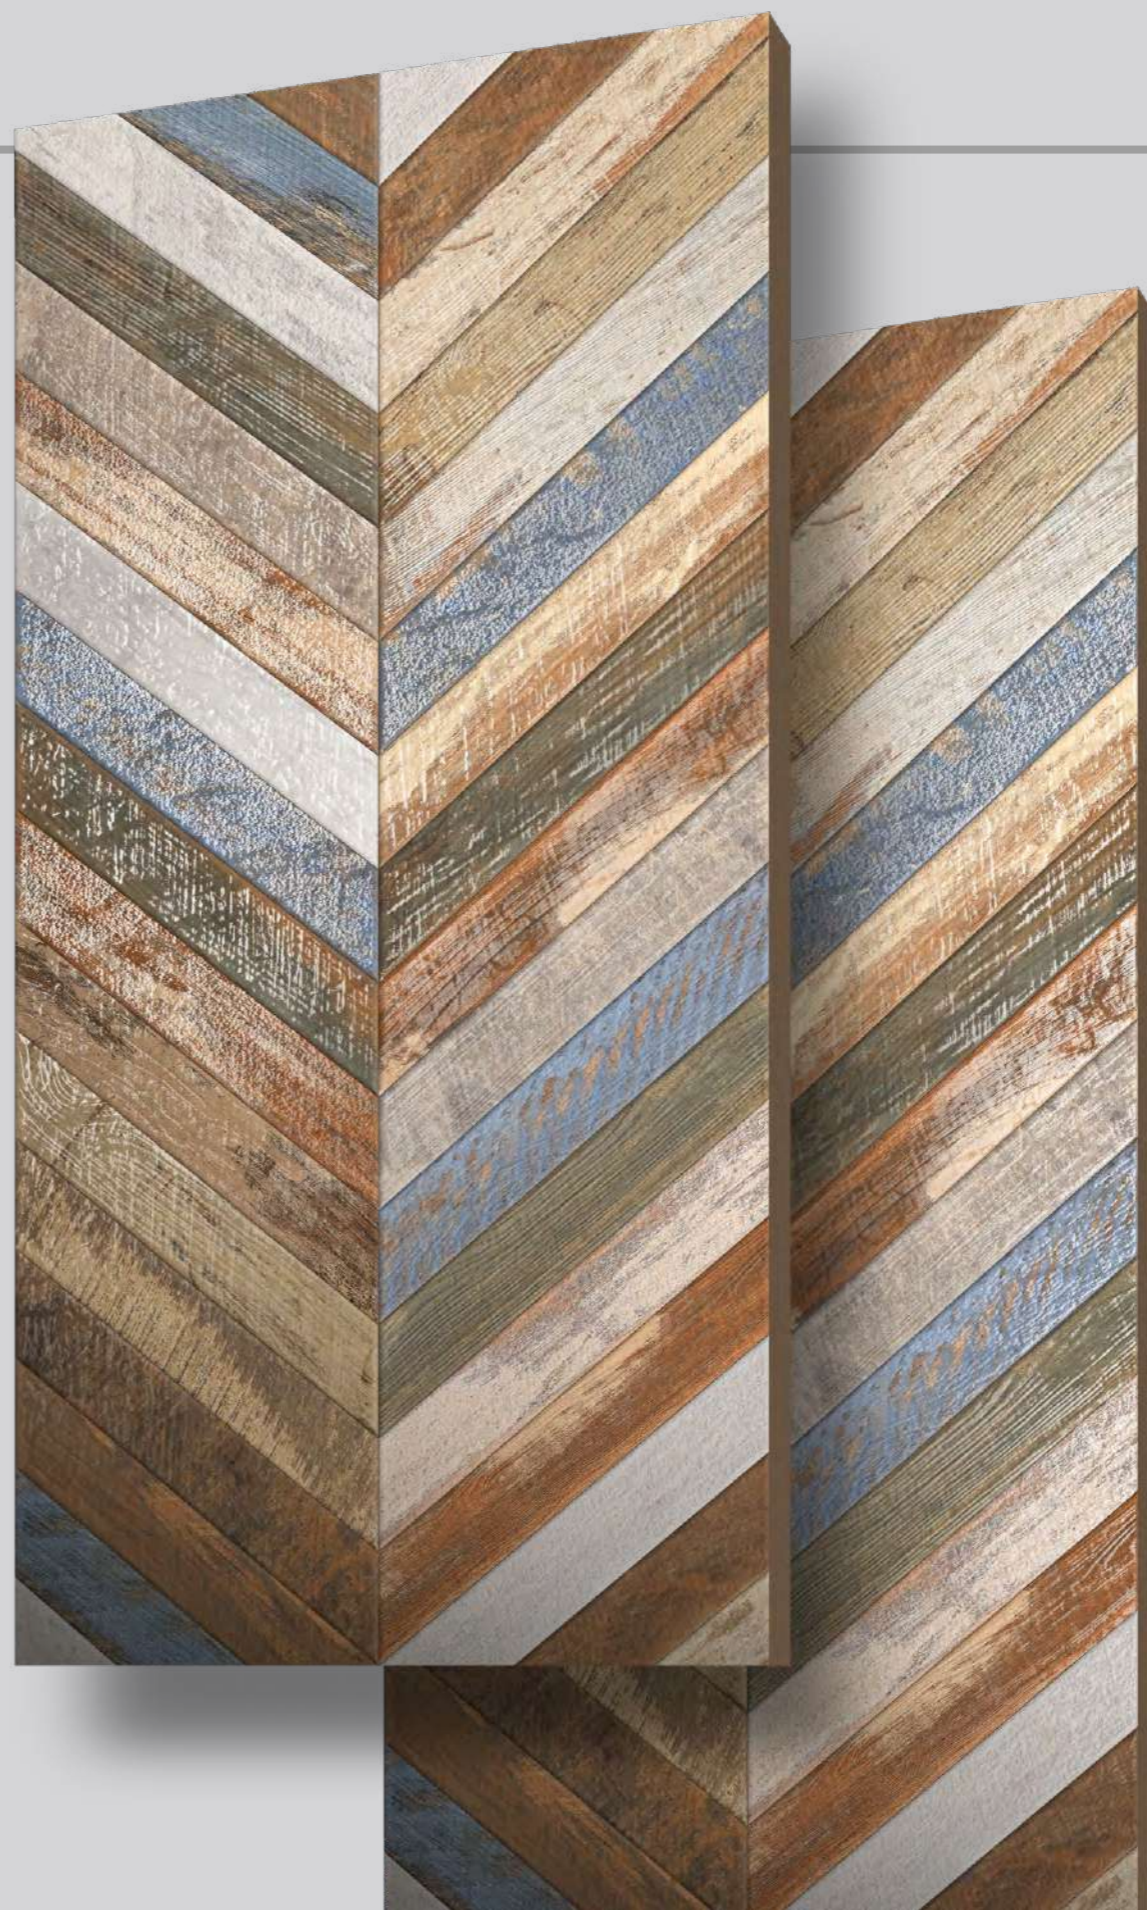

**CHIRON
KOTO**

Finish:
Matt | Carving

Size:
600x1200mm

Thickness:
9 mm

CHIRON MULTY

CHIRON
PUNCH

**600X
1200MM
CARVING**

**CHIRON
PUNCH**