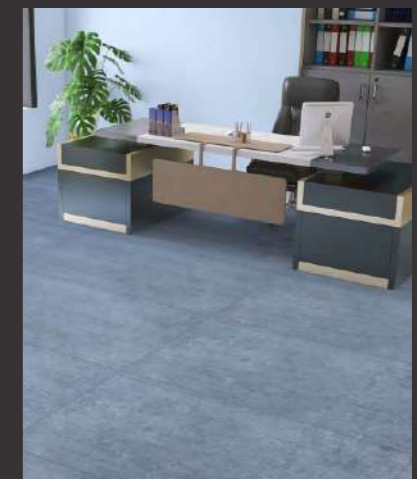

Matt Finish

Carving Finish

Laminate Finish

Wooden Finish

Sugar Finish

Decor Carving

CHIRON PUNCH

The Mozilla Granito LLP large-sized slabs are ideal for surfaces that demand maximum hygiene, strength, and aesthetic harmony. The wide range of Colors and Marble Texture allows Mozilla Granito surfaces to be used in residential contexts, such as the kitchen, living room, bathroom, bedroom, and commercial spaces, such as hotels, restaurants, offices, and stores.