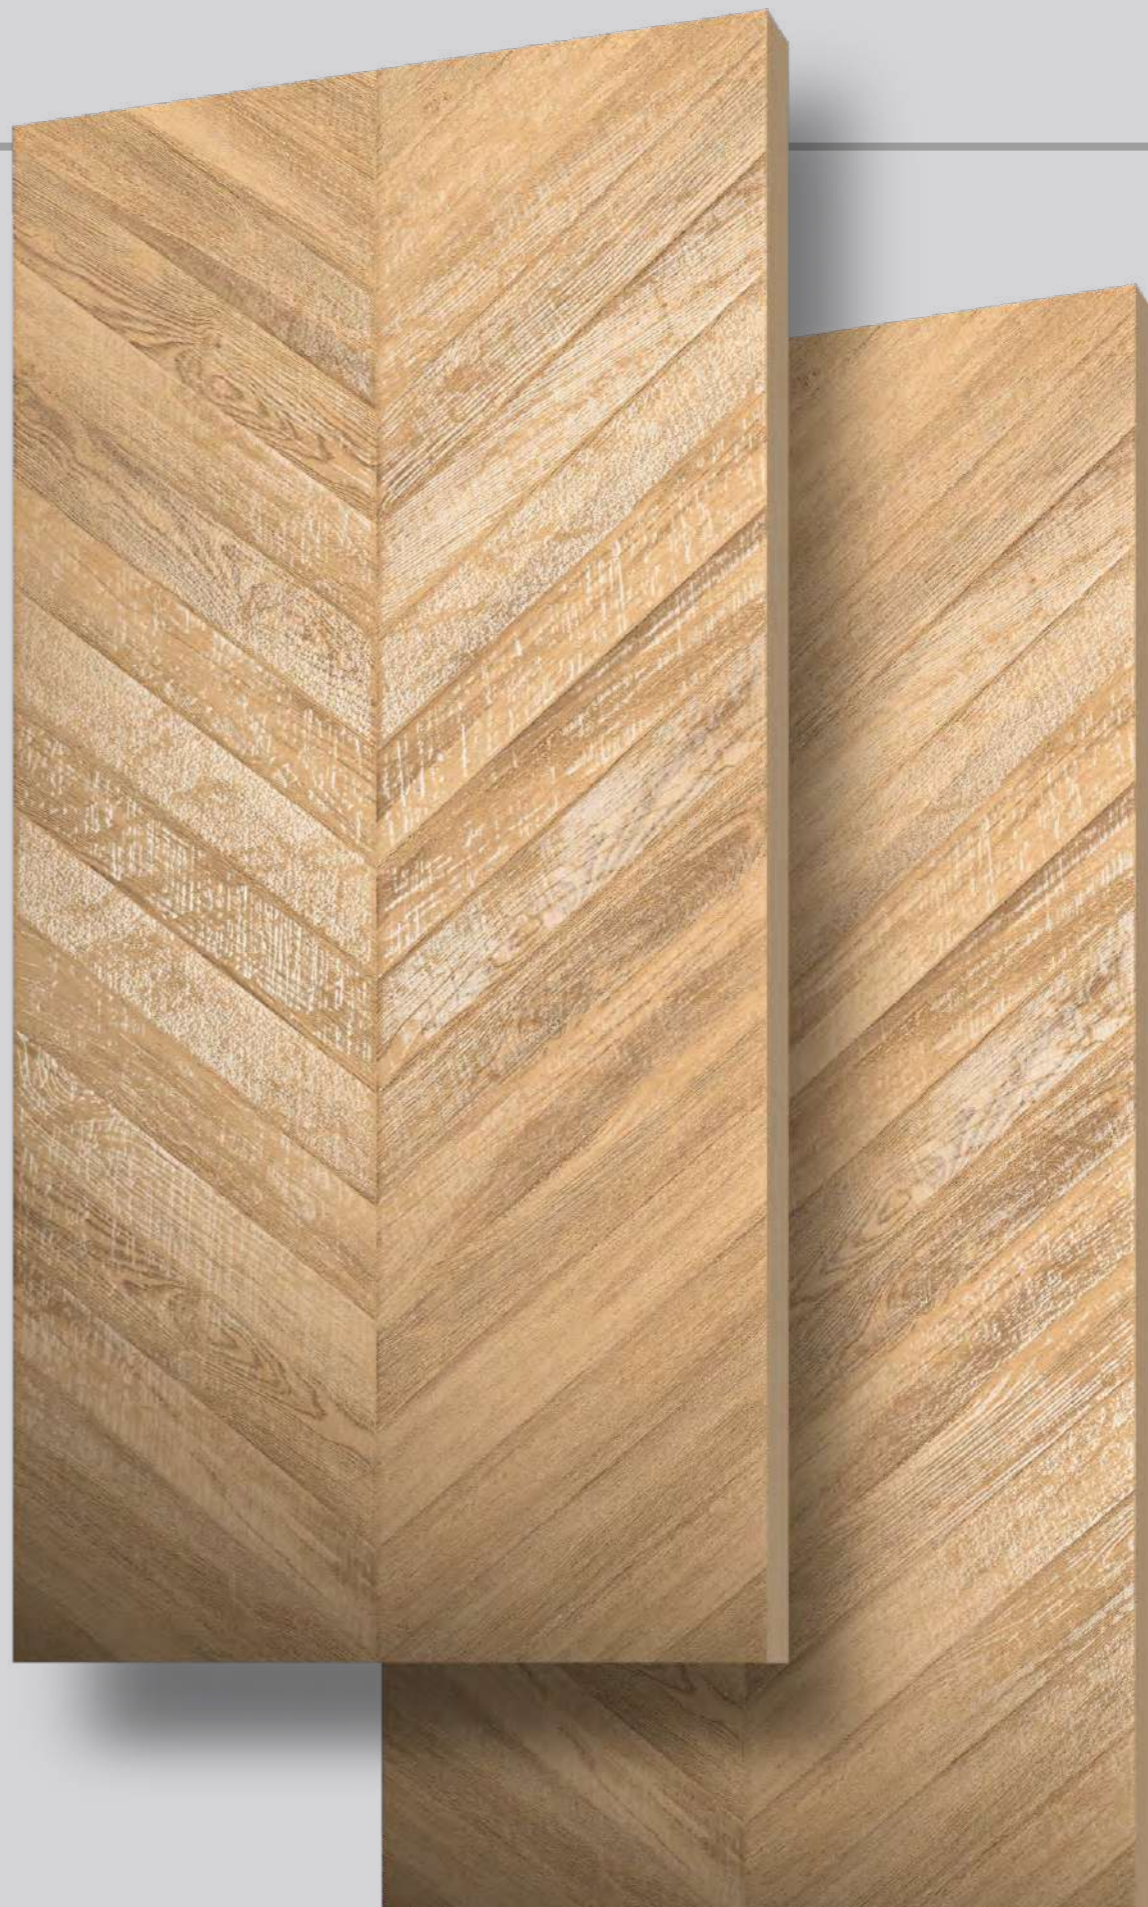

**CHIRON
NERO**

Finish:
Matt | Carving

Size:
600x1200mm

Thickness:
9 mm

CHIRON

PECAN

CHIRON
PUNCH

**600X
1200MM
CARVING**