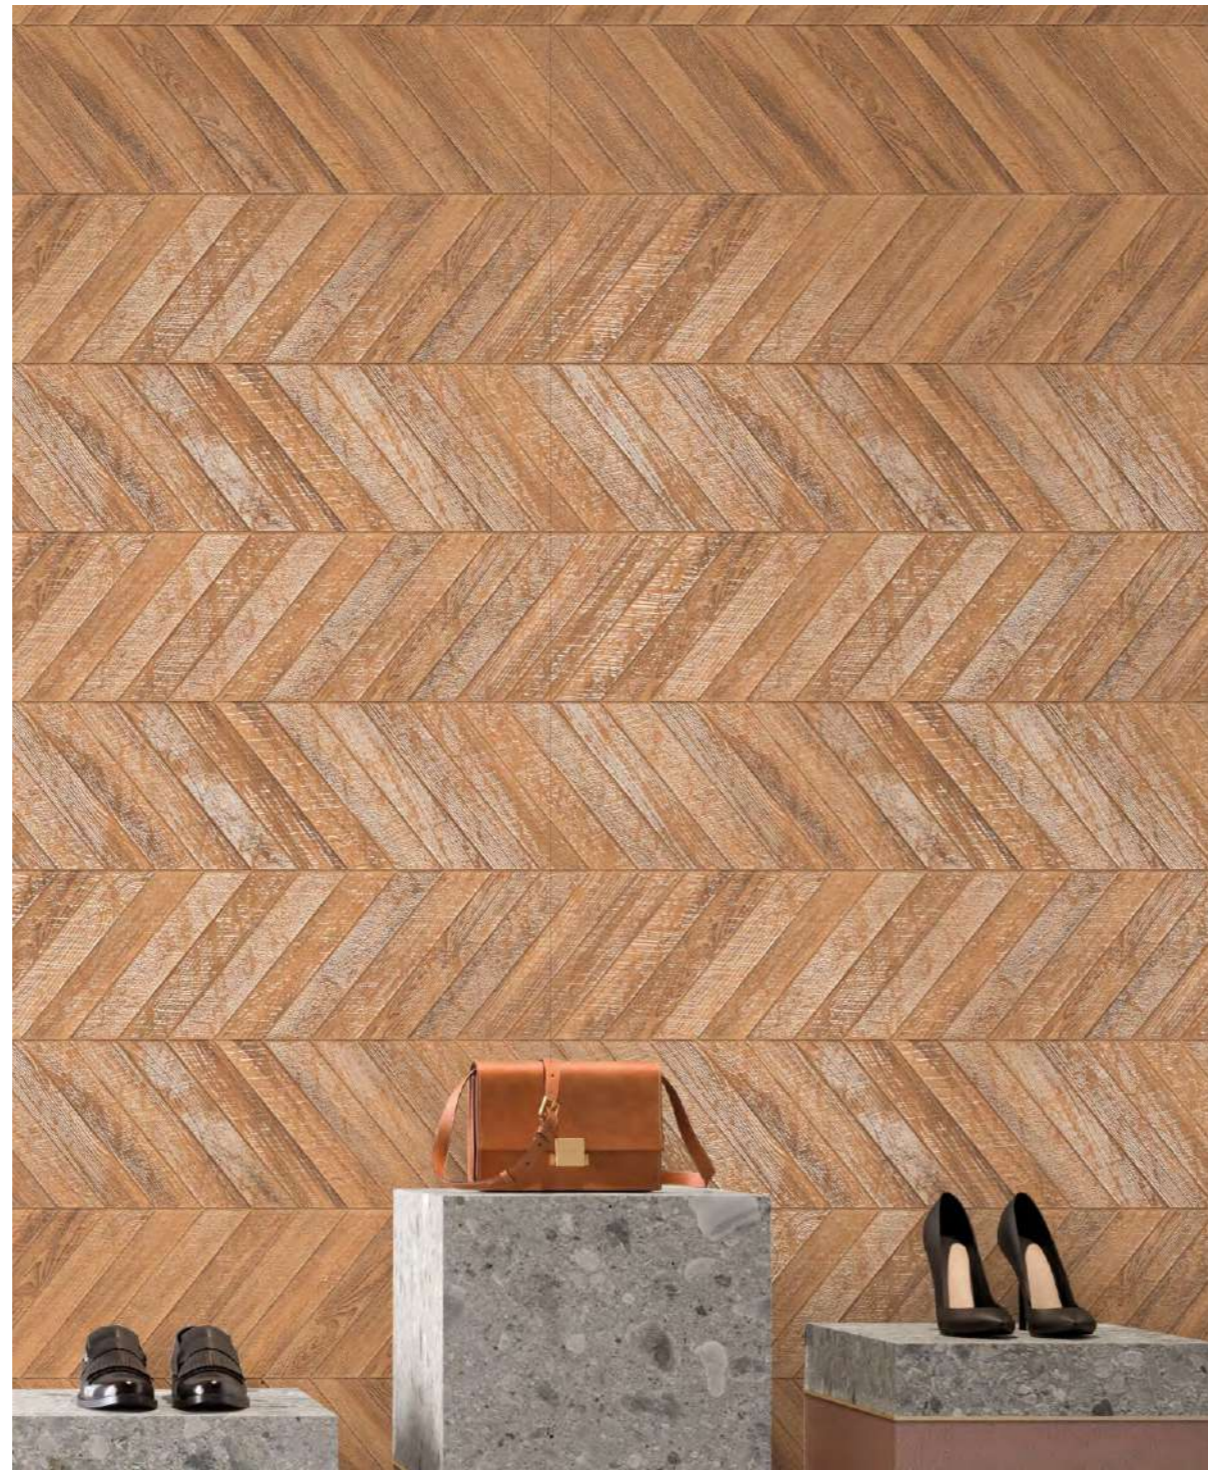

Size:
600x1200mm

Thickness:
9 mm

CHIRON

BROWN

CHIRON
PUNCH

**600X
1200MM
CARVING**

**CHIRON
PUNCH**

**CHIRON
BROWN**