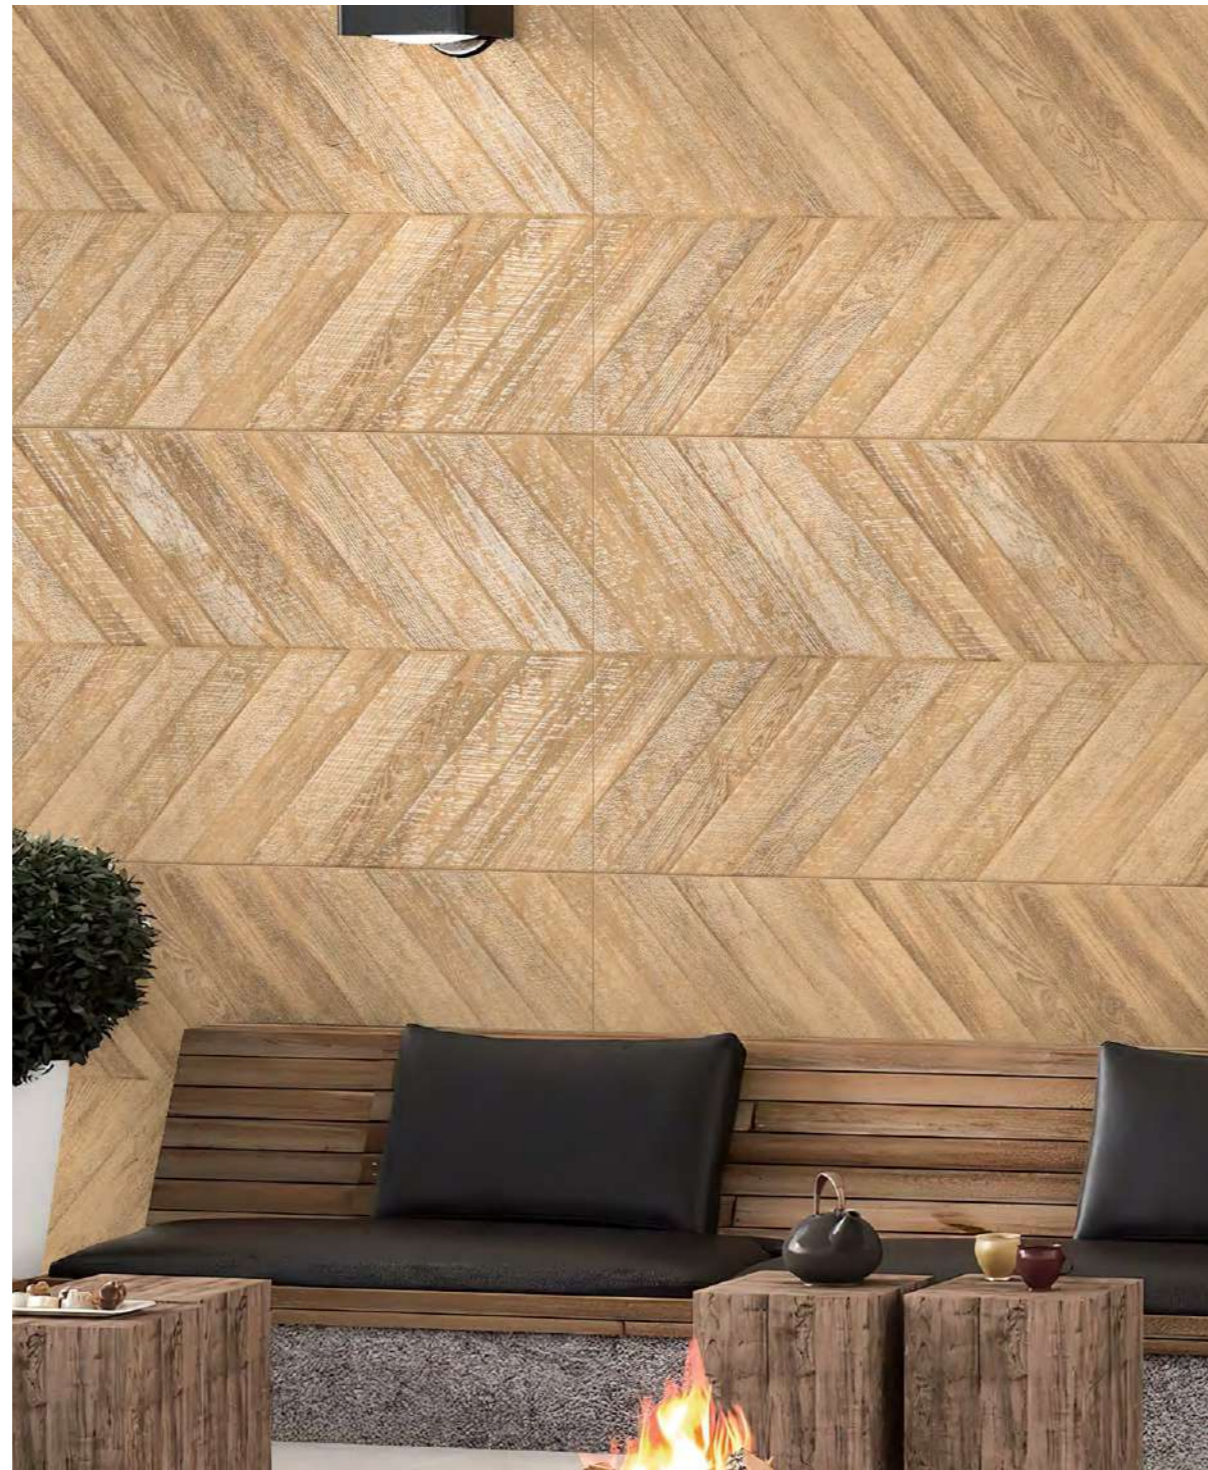

**CHIRON
PUNCH**