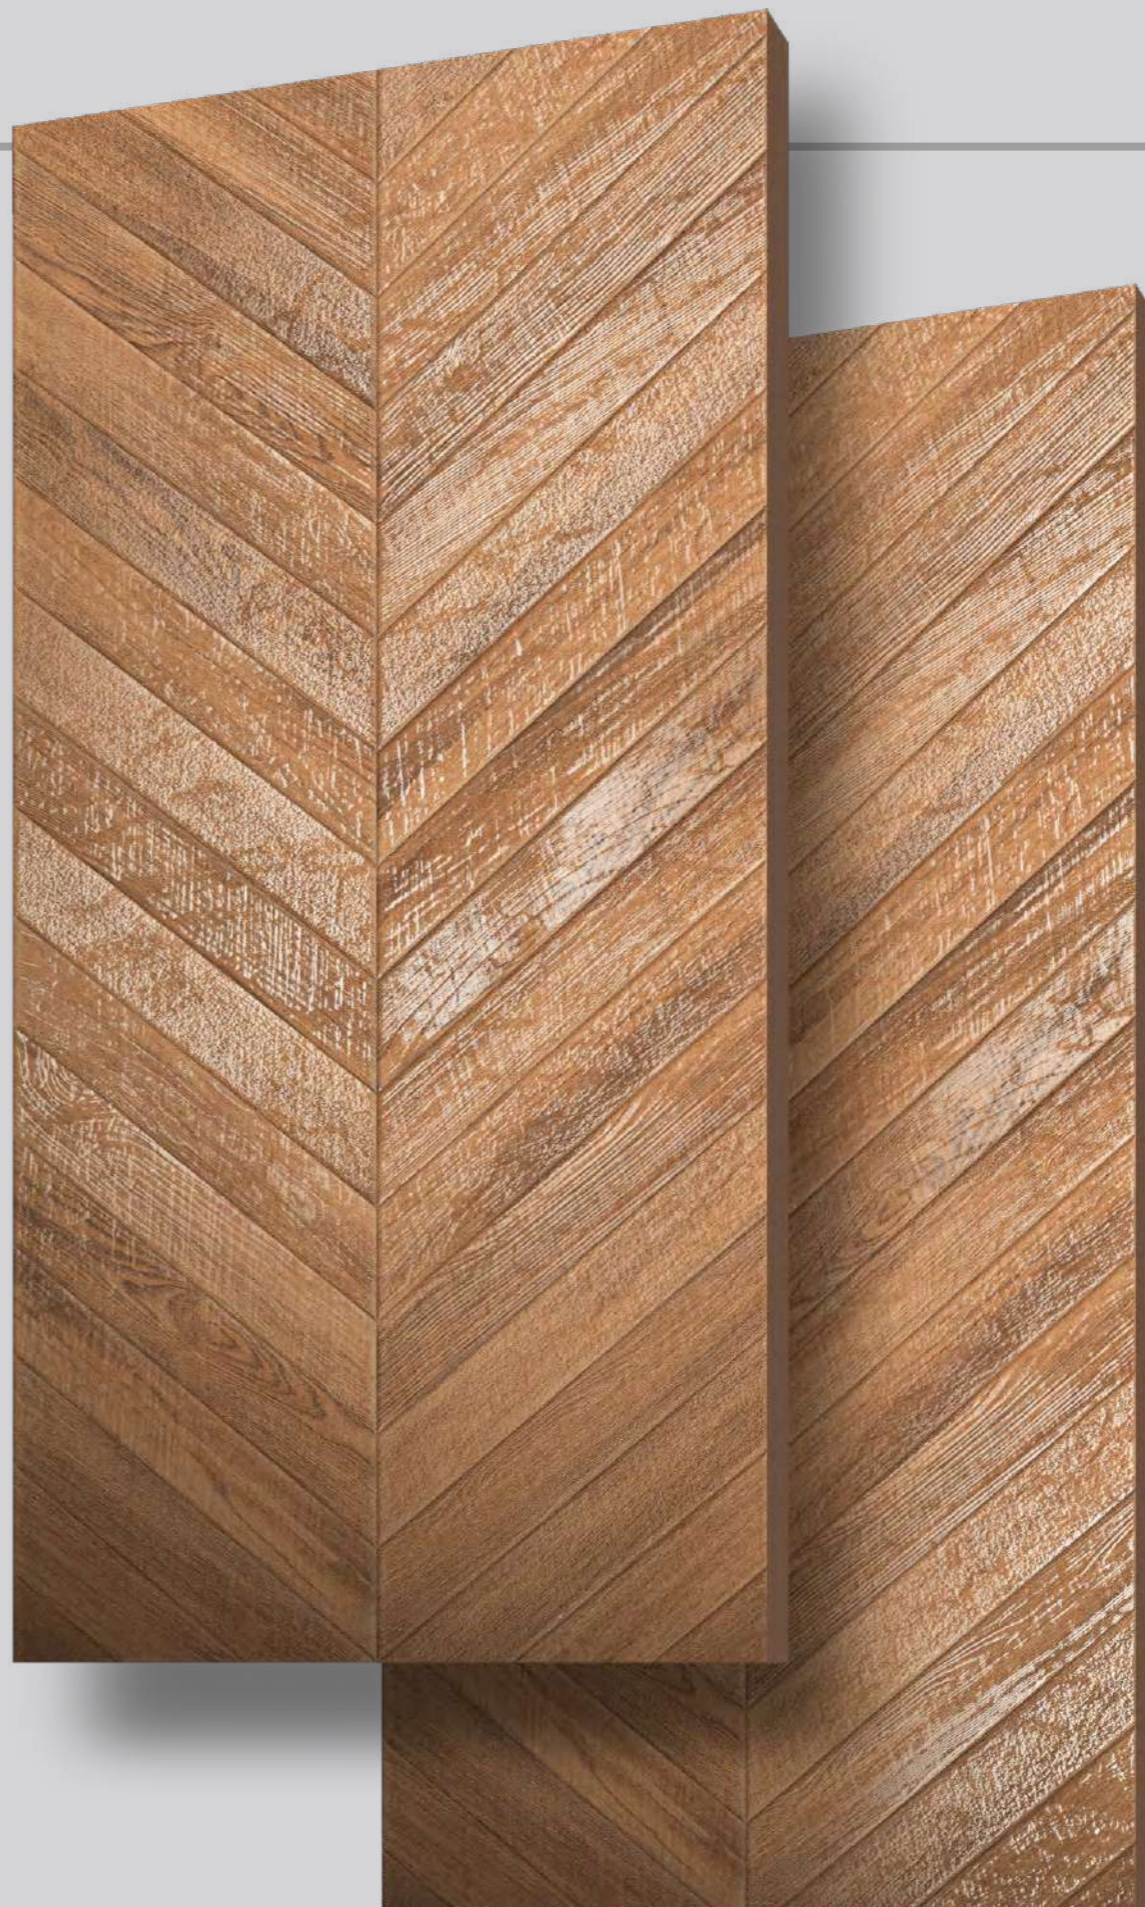

Size:
600x1200mm

Thickness:
9 mm

CHIRON

BROWN

CHIRON
PUNCH

**600X
1200MM
CARVING**

**CHIRON
PUNCH**

**CHIRON
BROWN**