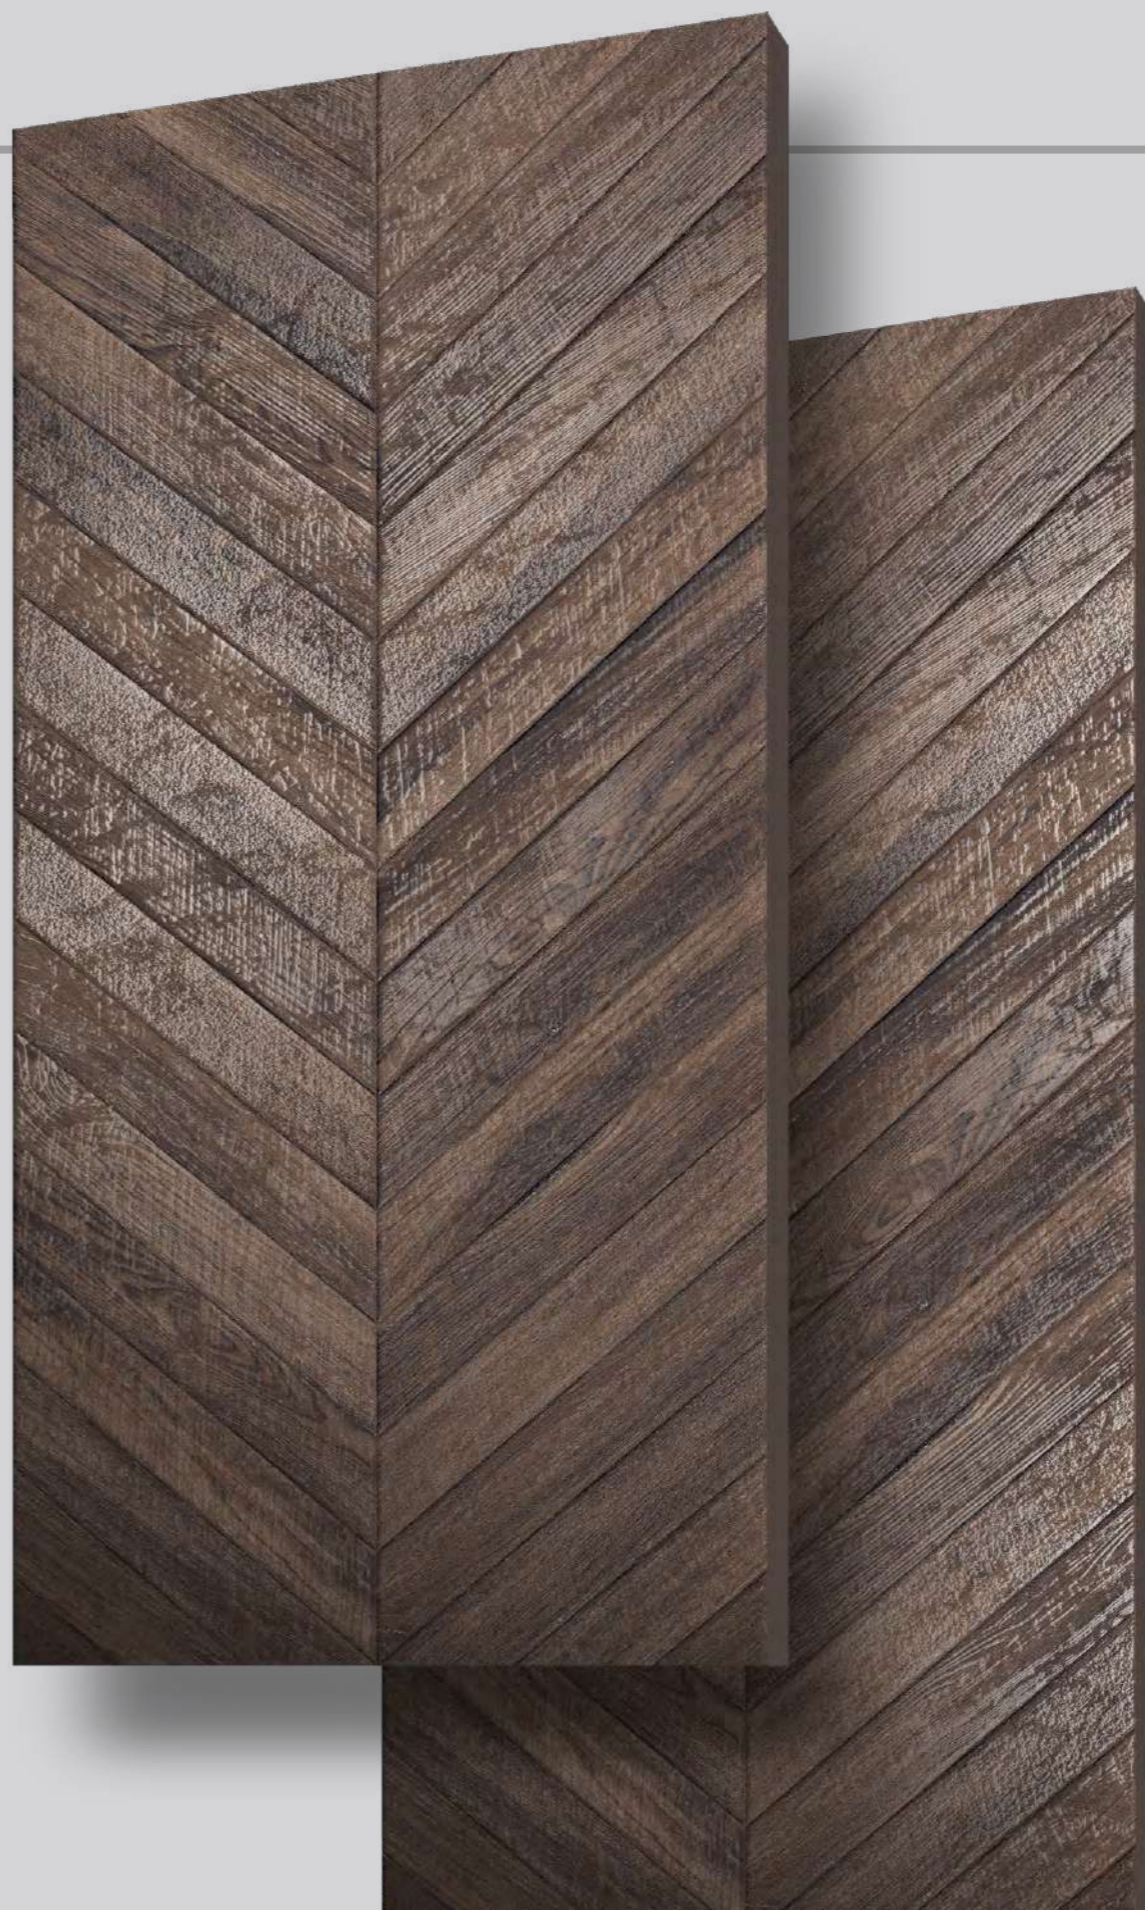

**CHIRON
MULTY**

Finish:
Matt | Carving

Size:
600x1200mm

Thickness:
9 mm

CHIRON NERO

CHIRON
PUNCH

600X
1200MM
CARVING

**CHIRON
PUNCH**