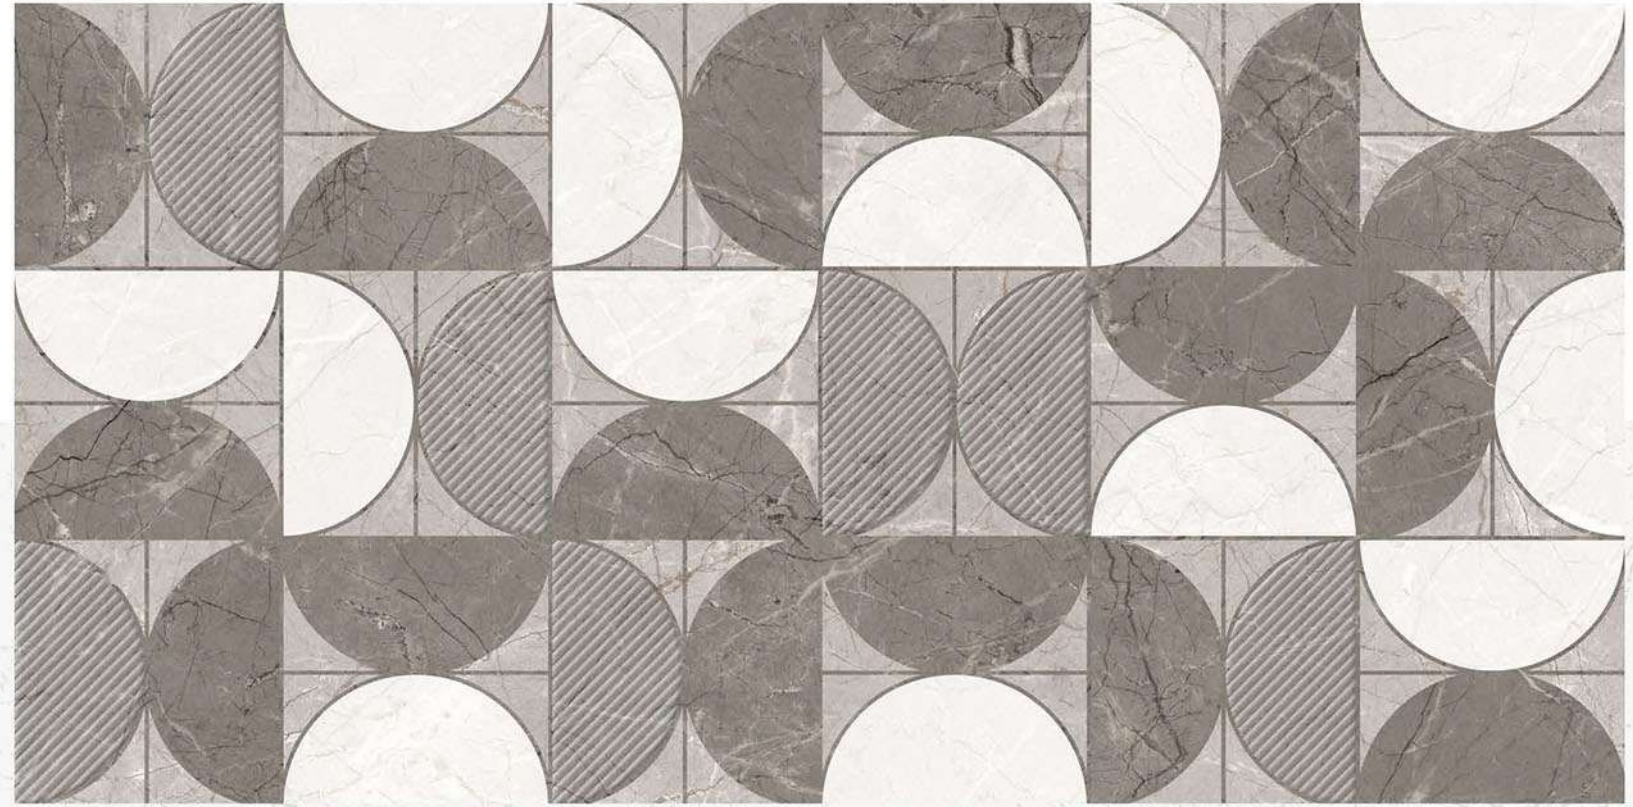

LEO DECOR

Finish:
Matt with Carving Effect

Size: 600x1200mm   Thickness: 9 mm