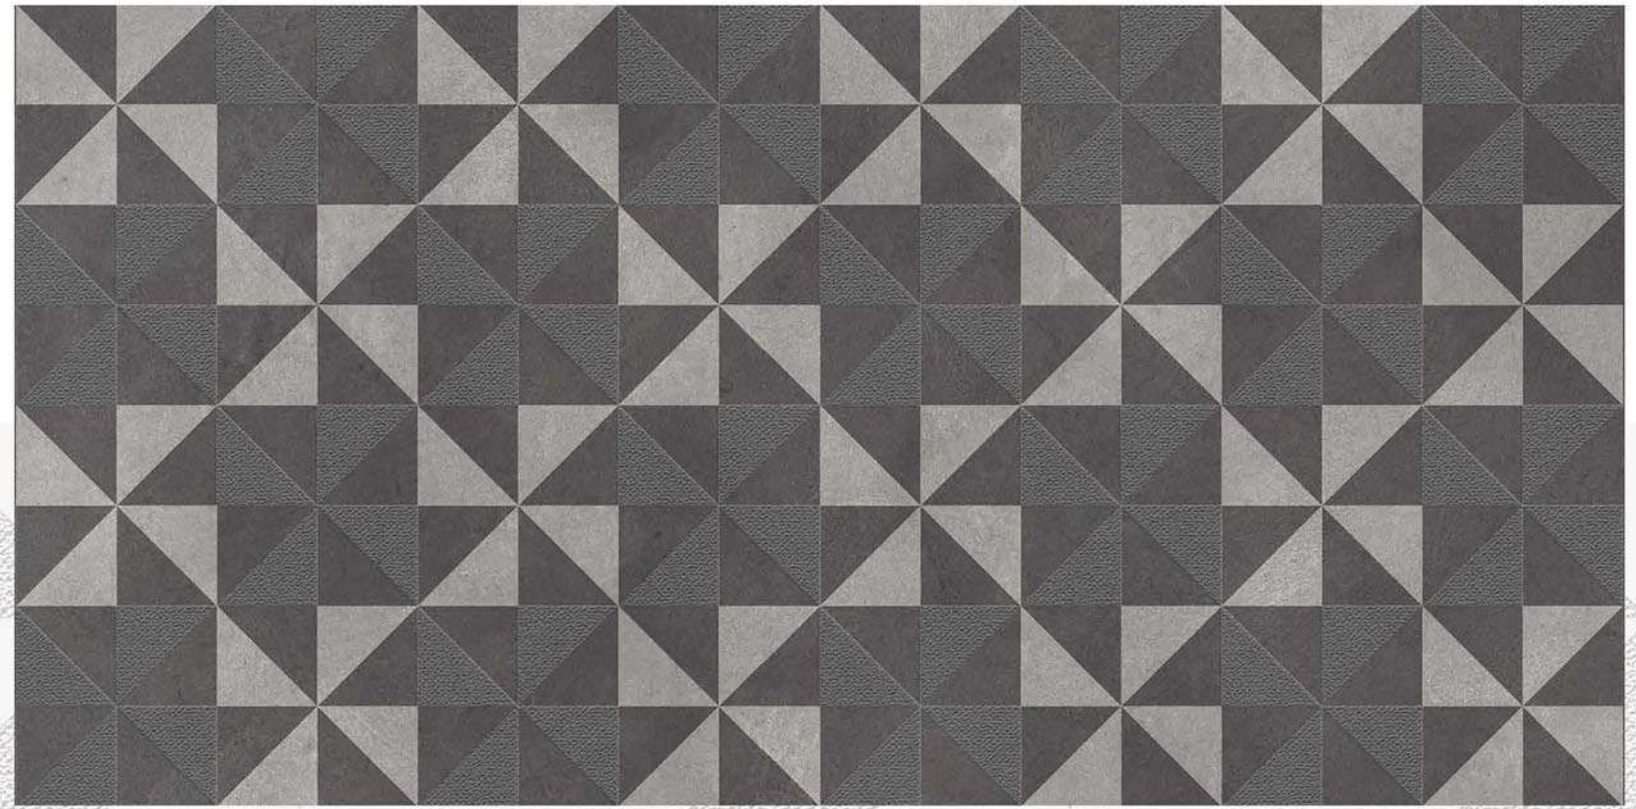

EXQUISITE SURFACES

MOZILLA
EXQUISITE SURFACES

FABIO
ILLUSION DECOR

DECOR
COLLECTION

600X
1200MM

FABIO ILLUSION DECOR

Finish:
Matt with Carving Effect

Size: 600x1200mm Thickness: 9 mm