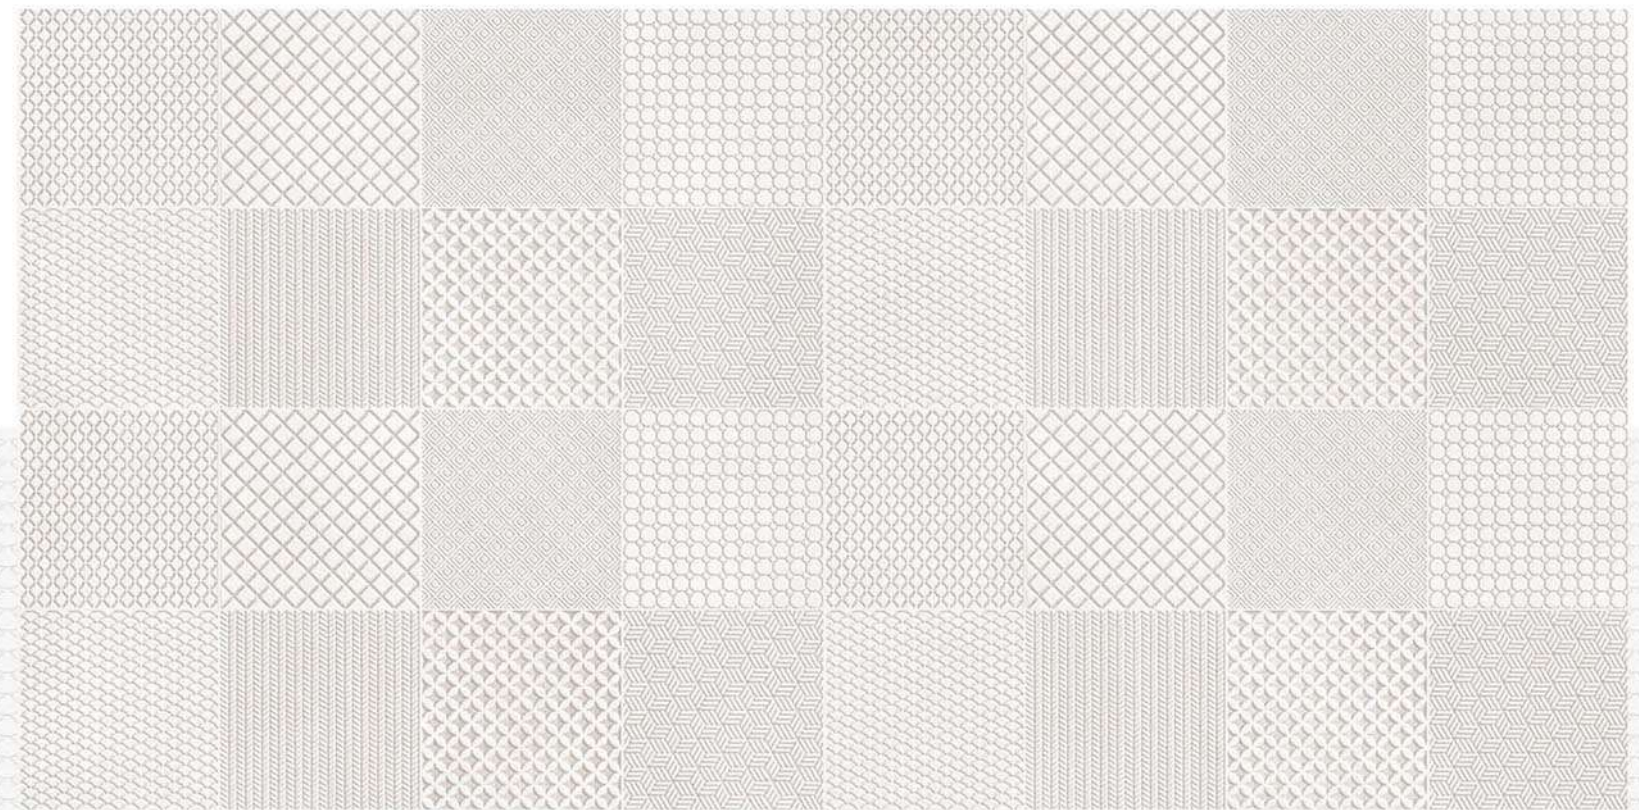

MOZILLA
EXQUISITE SURFACES

ANTILO
FLORITO DECOR

DECOR
COLLECTION

600X
1200MM

ANTILO FLORITO DECOR

Finish:
Matt with Carving Effect

Size: 600x1200mm Thickness: 9 mm

RANDOM