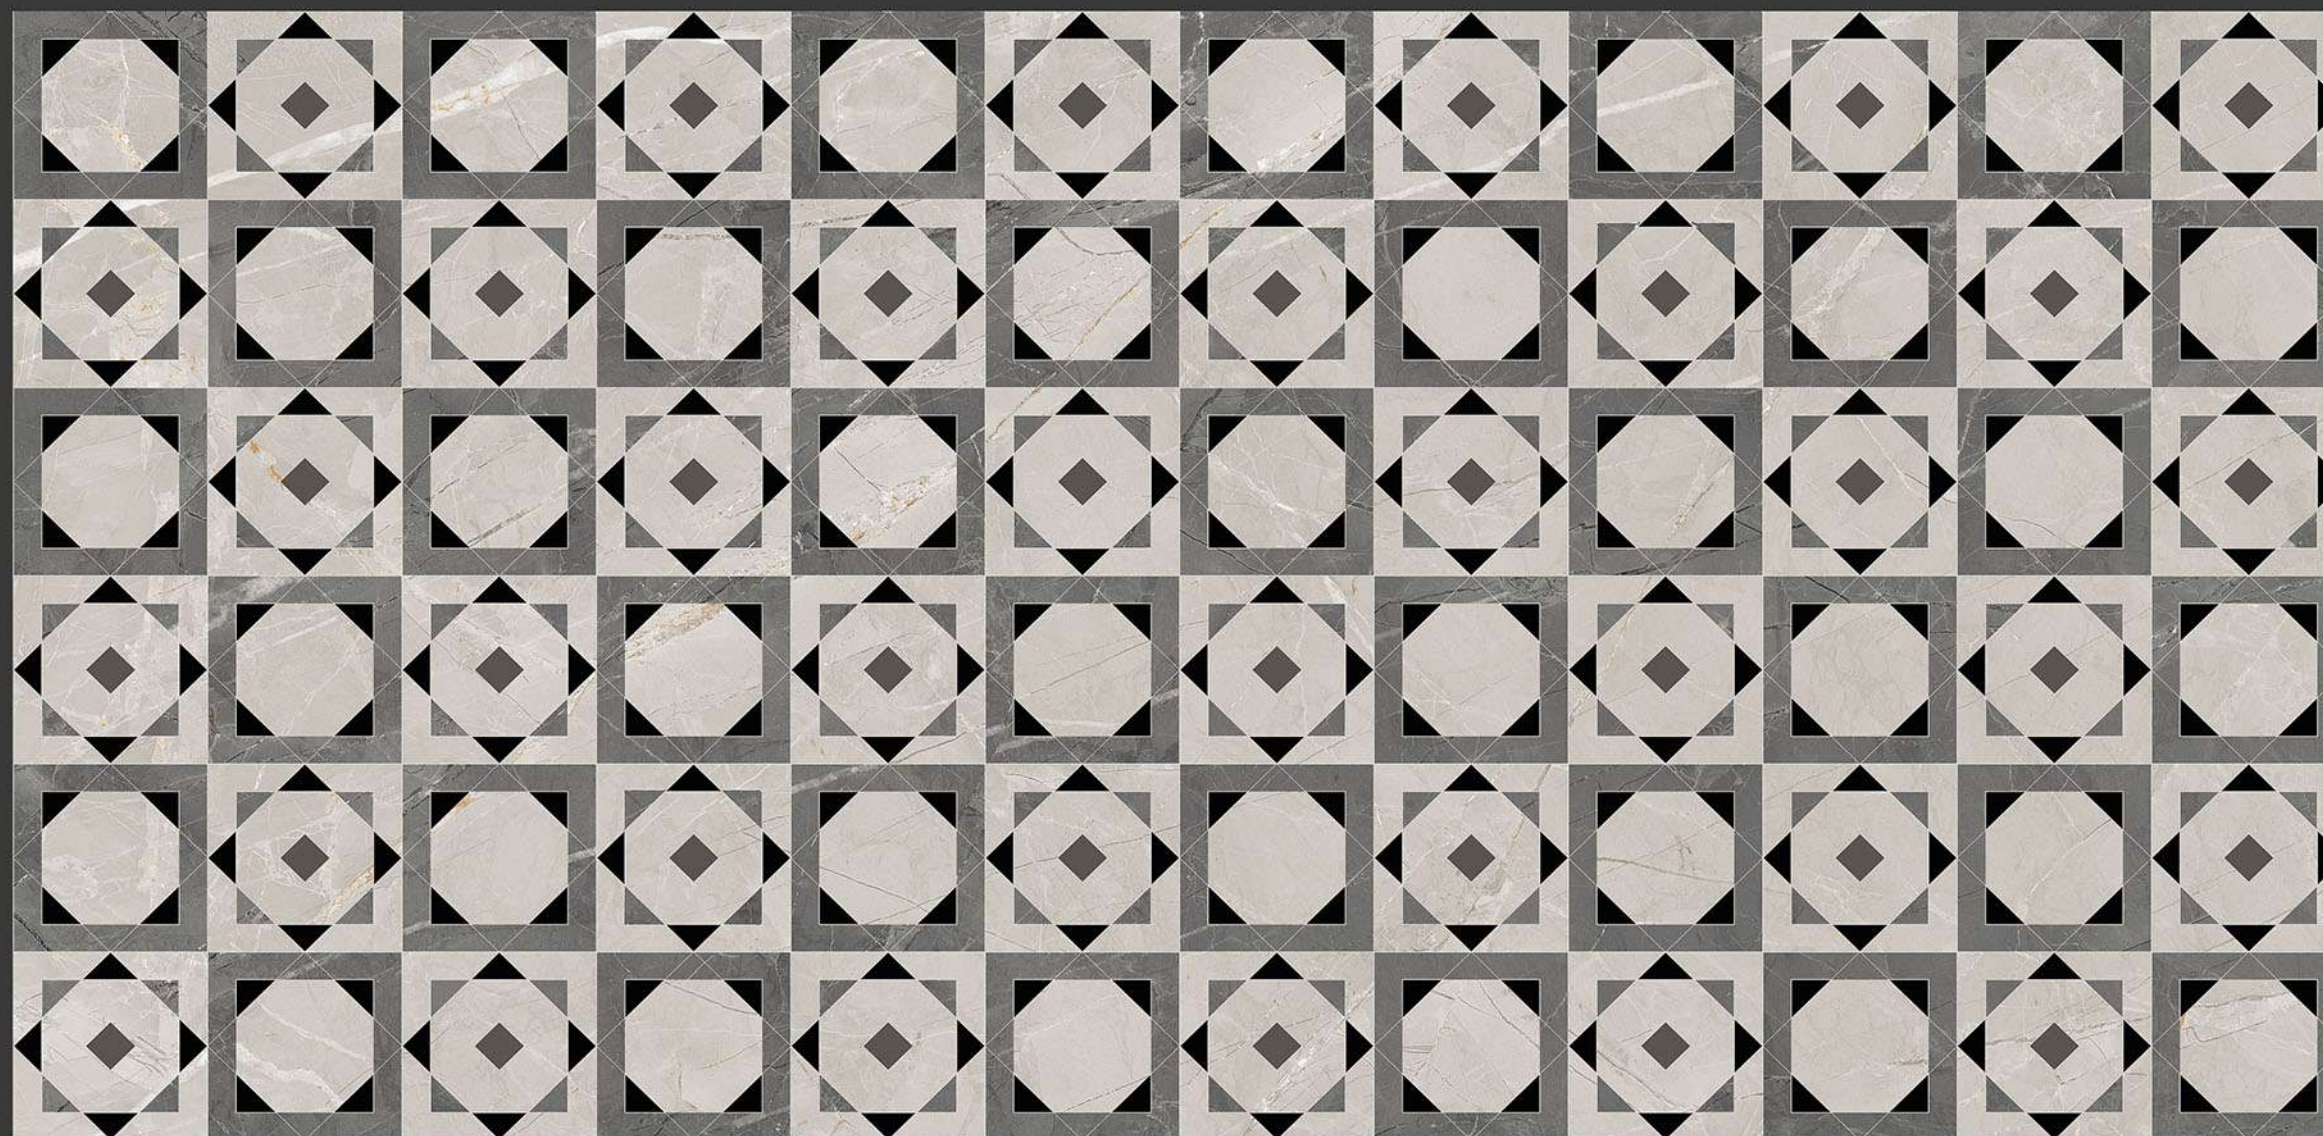

CARVING SPA BROWN DECOR

SPA BEIGE

SPA BROWN

Finish:
Matt with Carving Effect

Size:
600x1200mm

Thickness:
9 mm

Random:

MOZILLA
EXQUISITE SURFACES