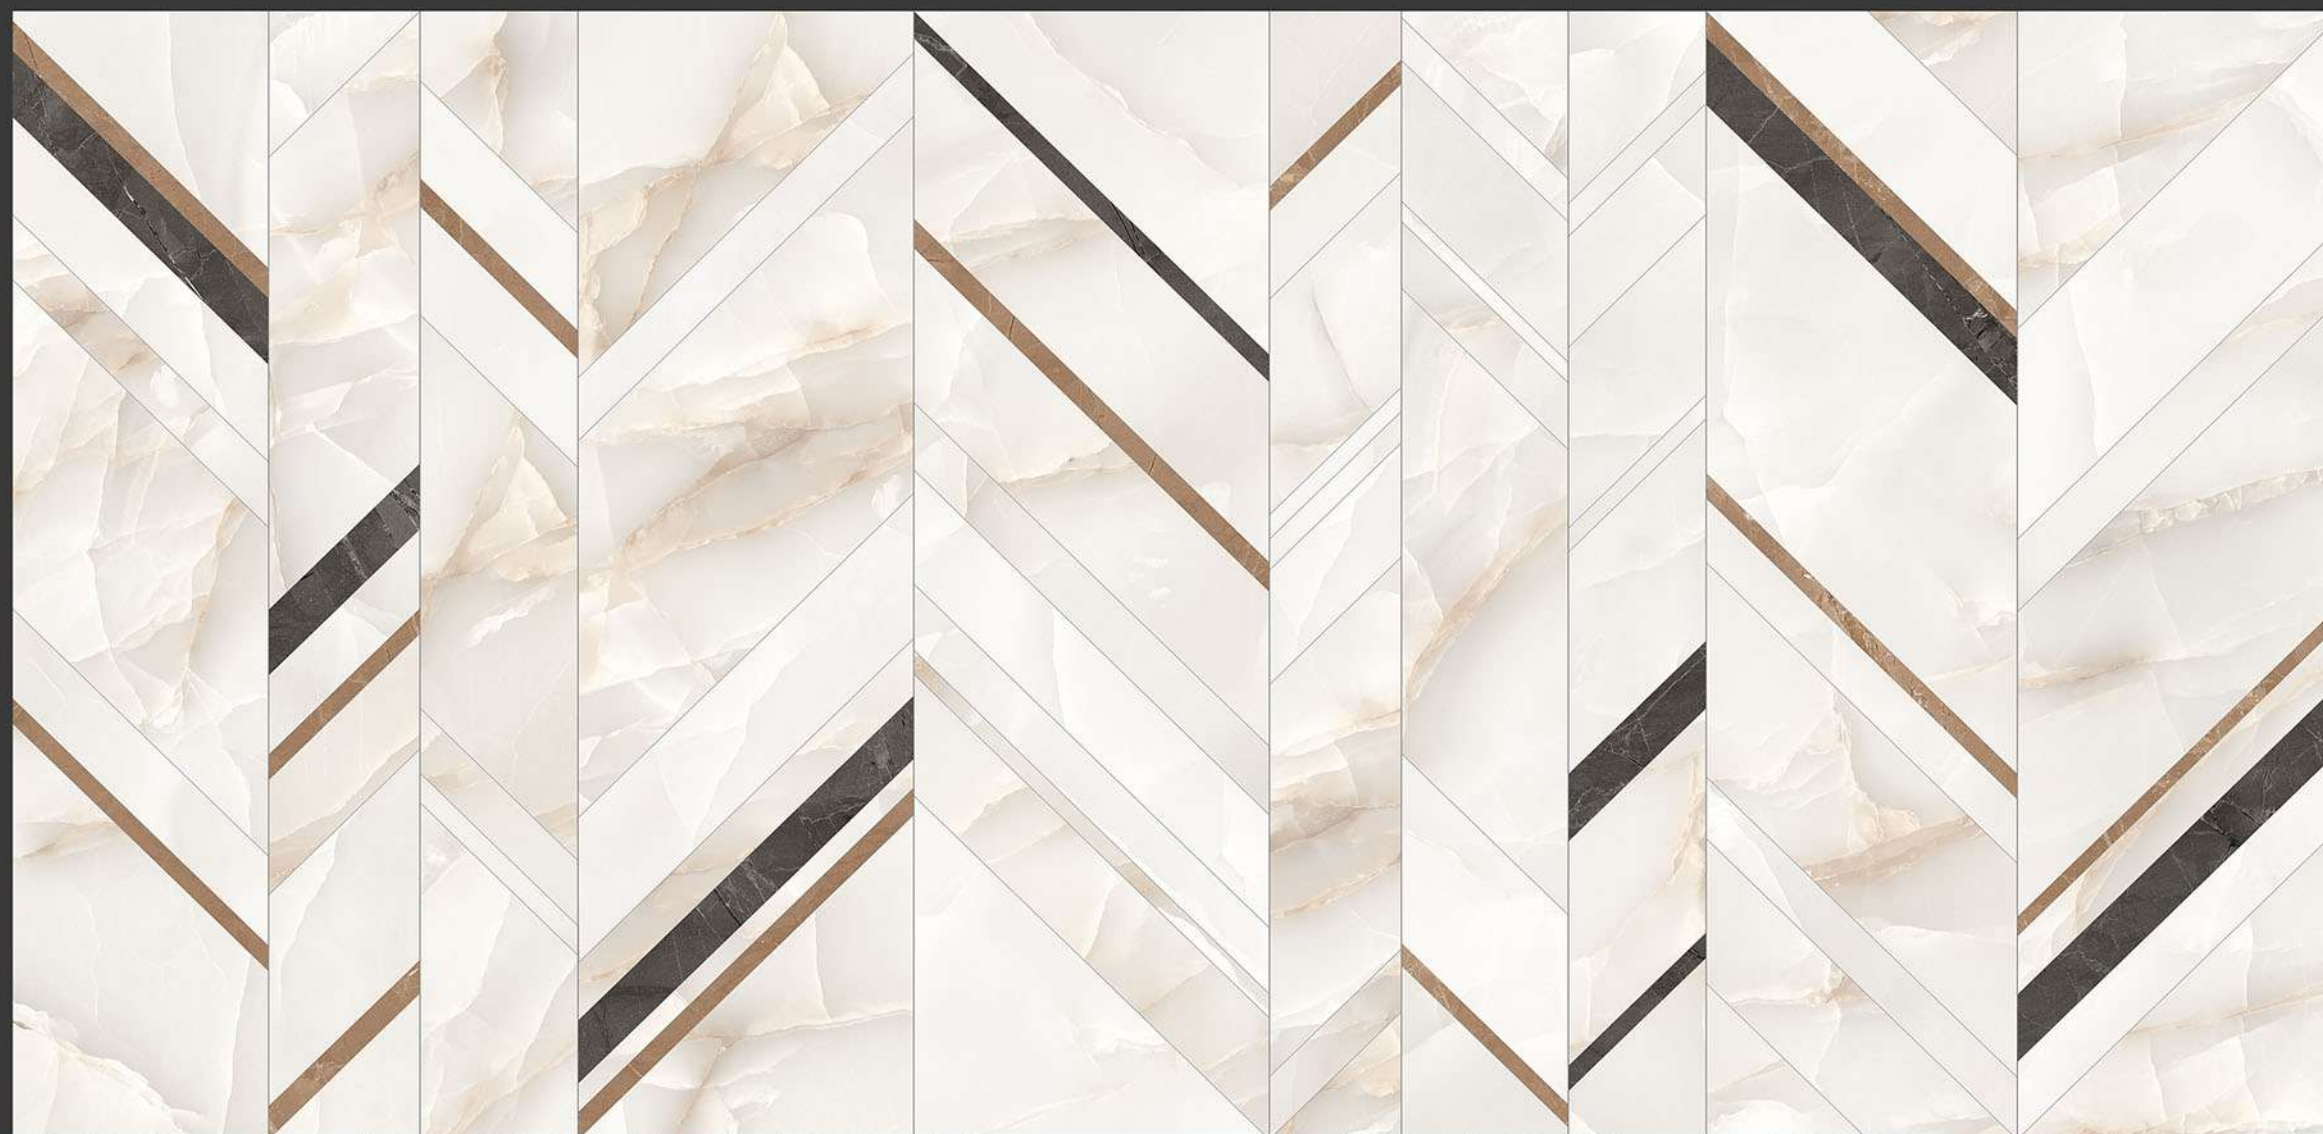

MOZILLA
EXQUISITE SURFACES

CARVING SWISS
ONYX DECOR

600x
1200mm