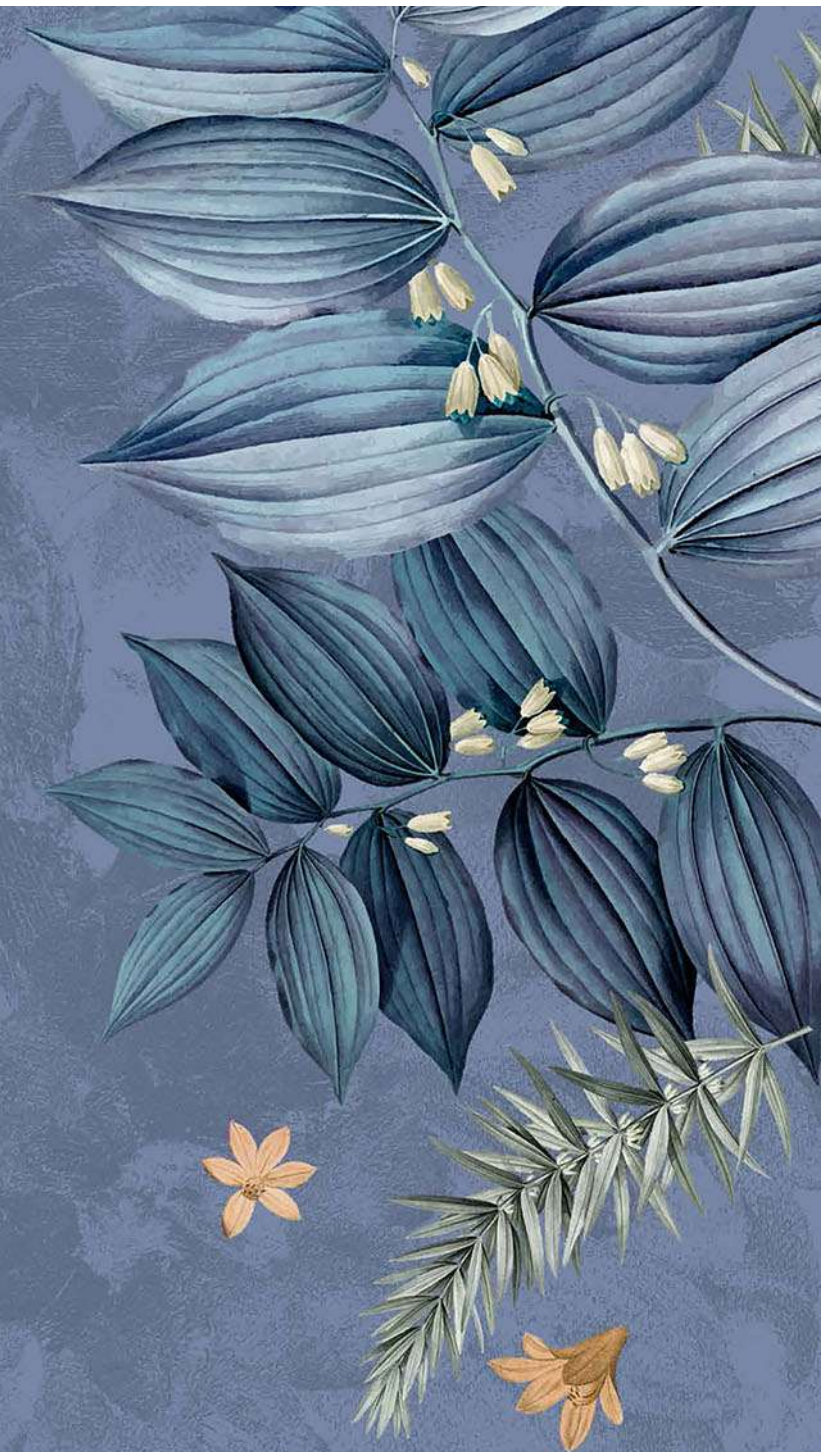

**600X
1200MM**

LUSH FOREST DECOR

Finish:
Matt with Carving Effect

Size: 600x1200mm Thickness: 9 mm

RANDOM

LUSH FOREST

MOZILLA
EXQUISITE SURFACES

**LUXURIES
DECOR**