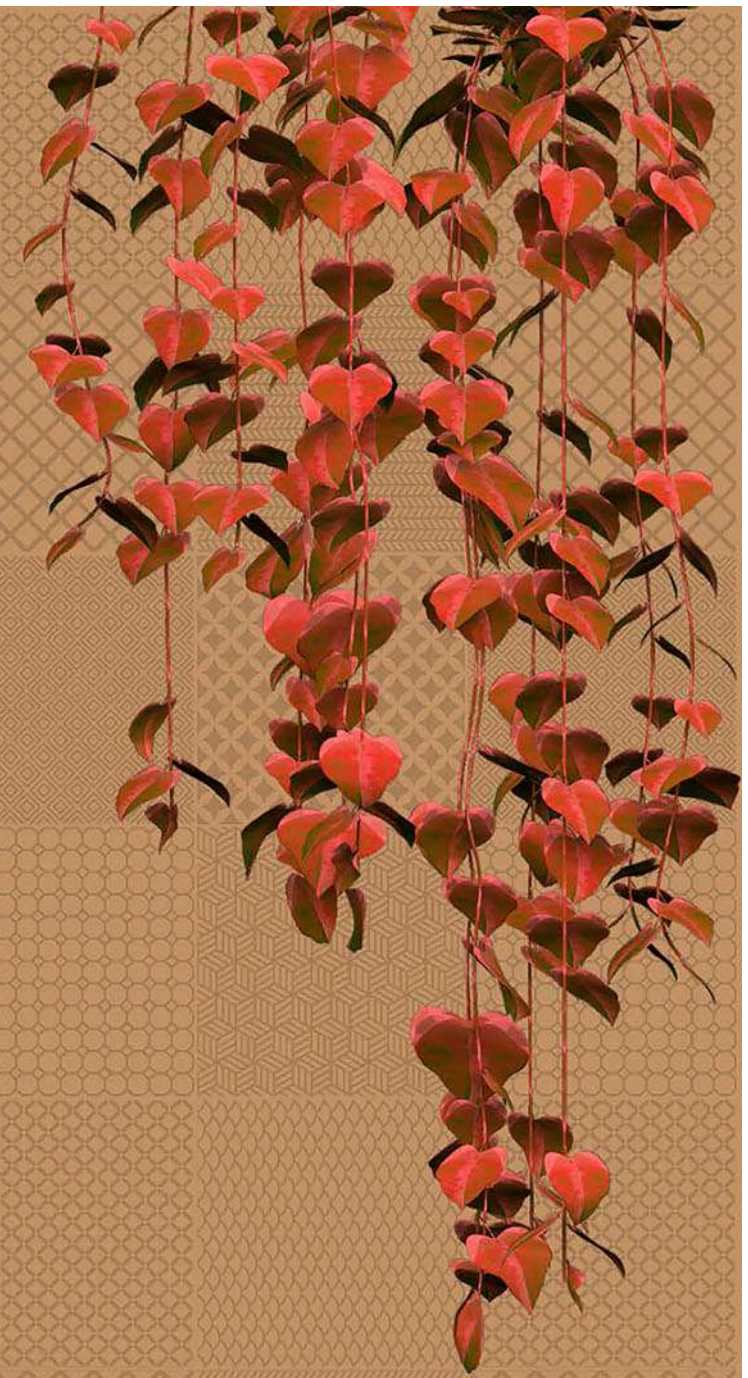

RANDOM

ALASKA SILVER

ALASKA GREY

MOZILLA
EXQUISITE SURFACES

ANTILO
BROWN DECOR

DECOR
COLLECTION

600X
1200MM

ANTILO BROWN DECOR