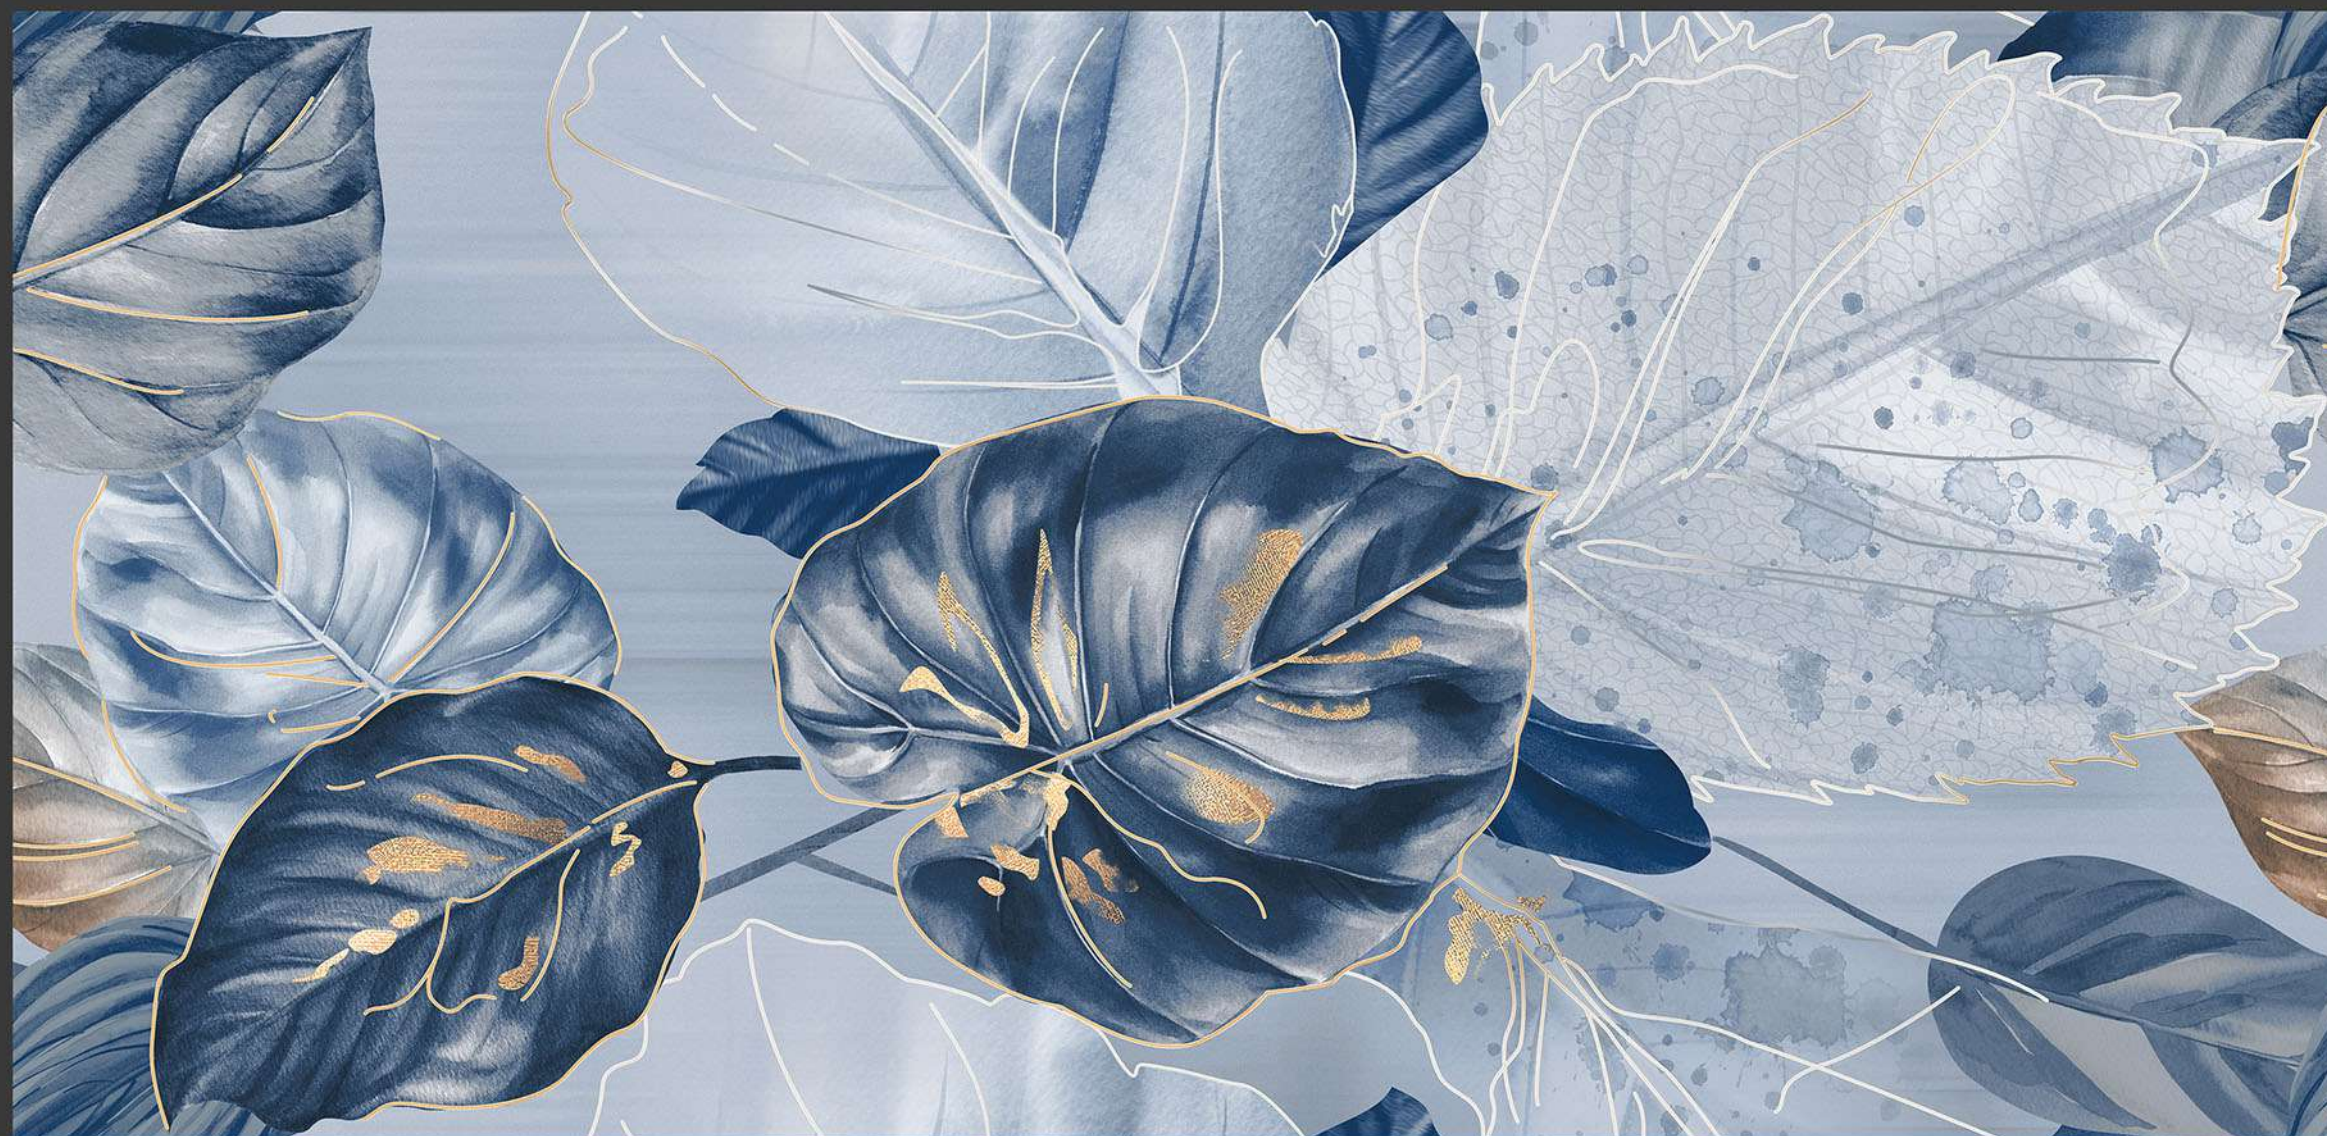

MOZILLA
EXQUISITE SURFACES

**CARVING LAGUN
DECOR**

**600x
1200mm**