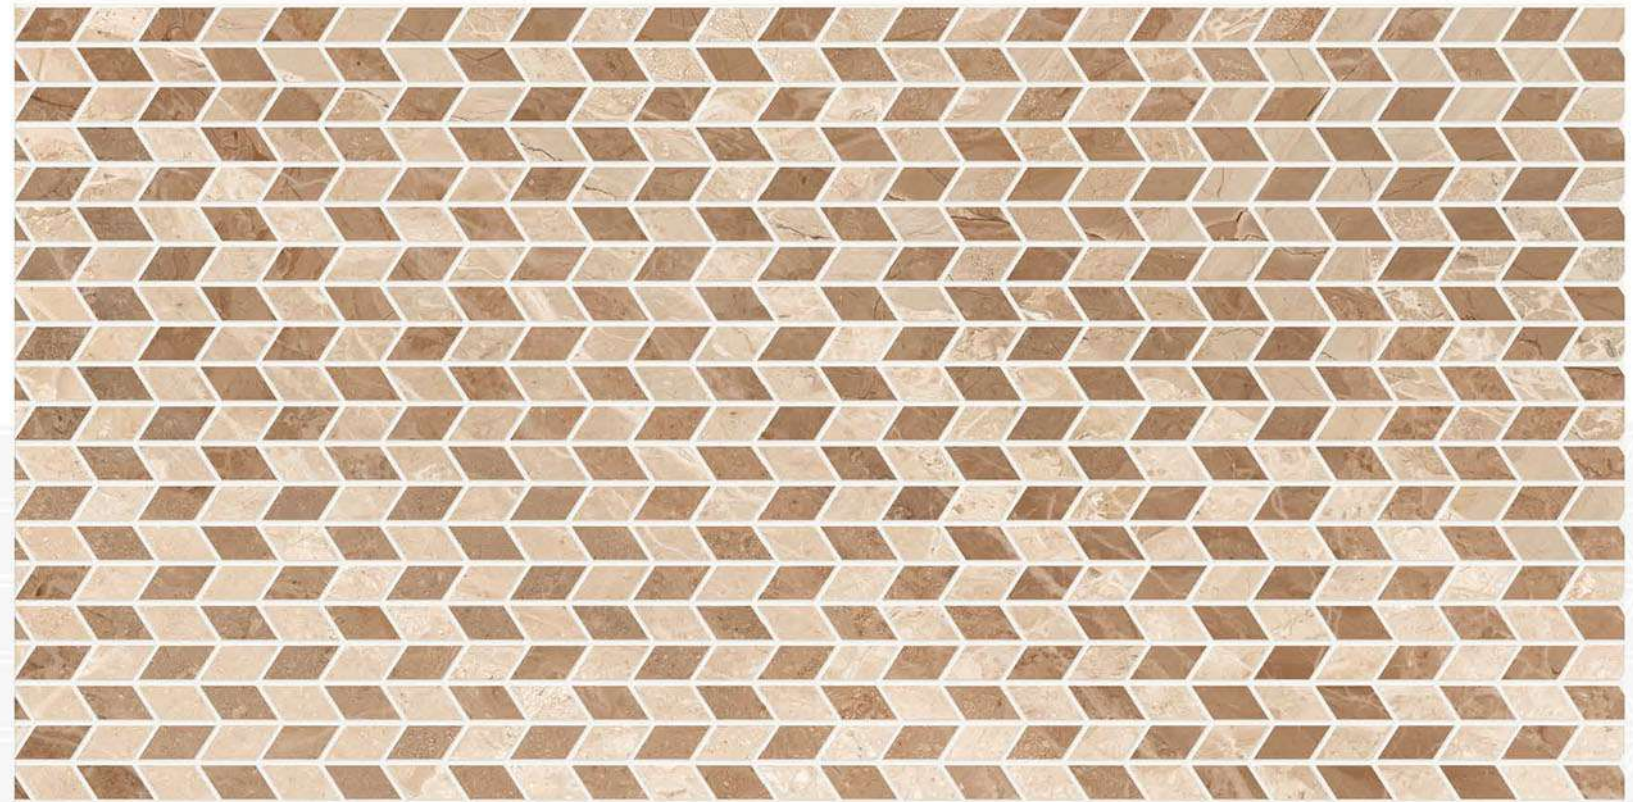

ALASKA
BEIGE DECOR

DECOR
COLLECTION

600X
1200MM

ALASKA BEIGE DECOR

Finish:
Matt with Carving Effect

Size: 600x1200mm Thickness: 9 mm

RANDOM

ALASKA BEIGE