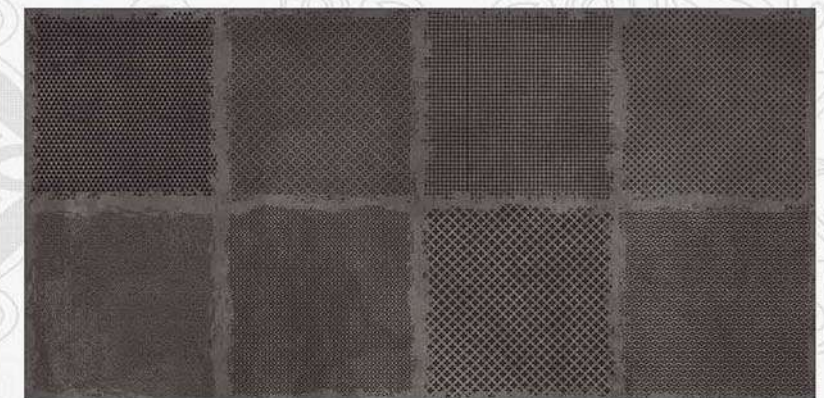

FUSION CEMENTO DECOR

MOZILLA
EXQUISITE SURFACES