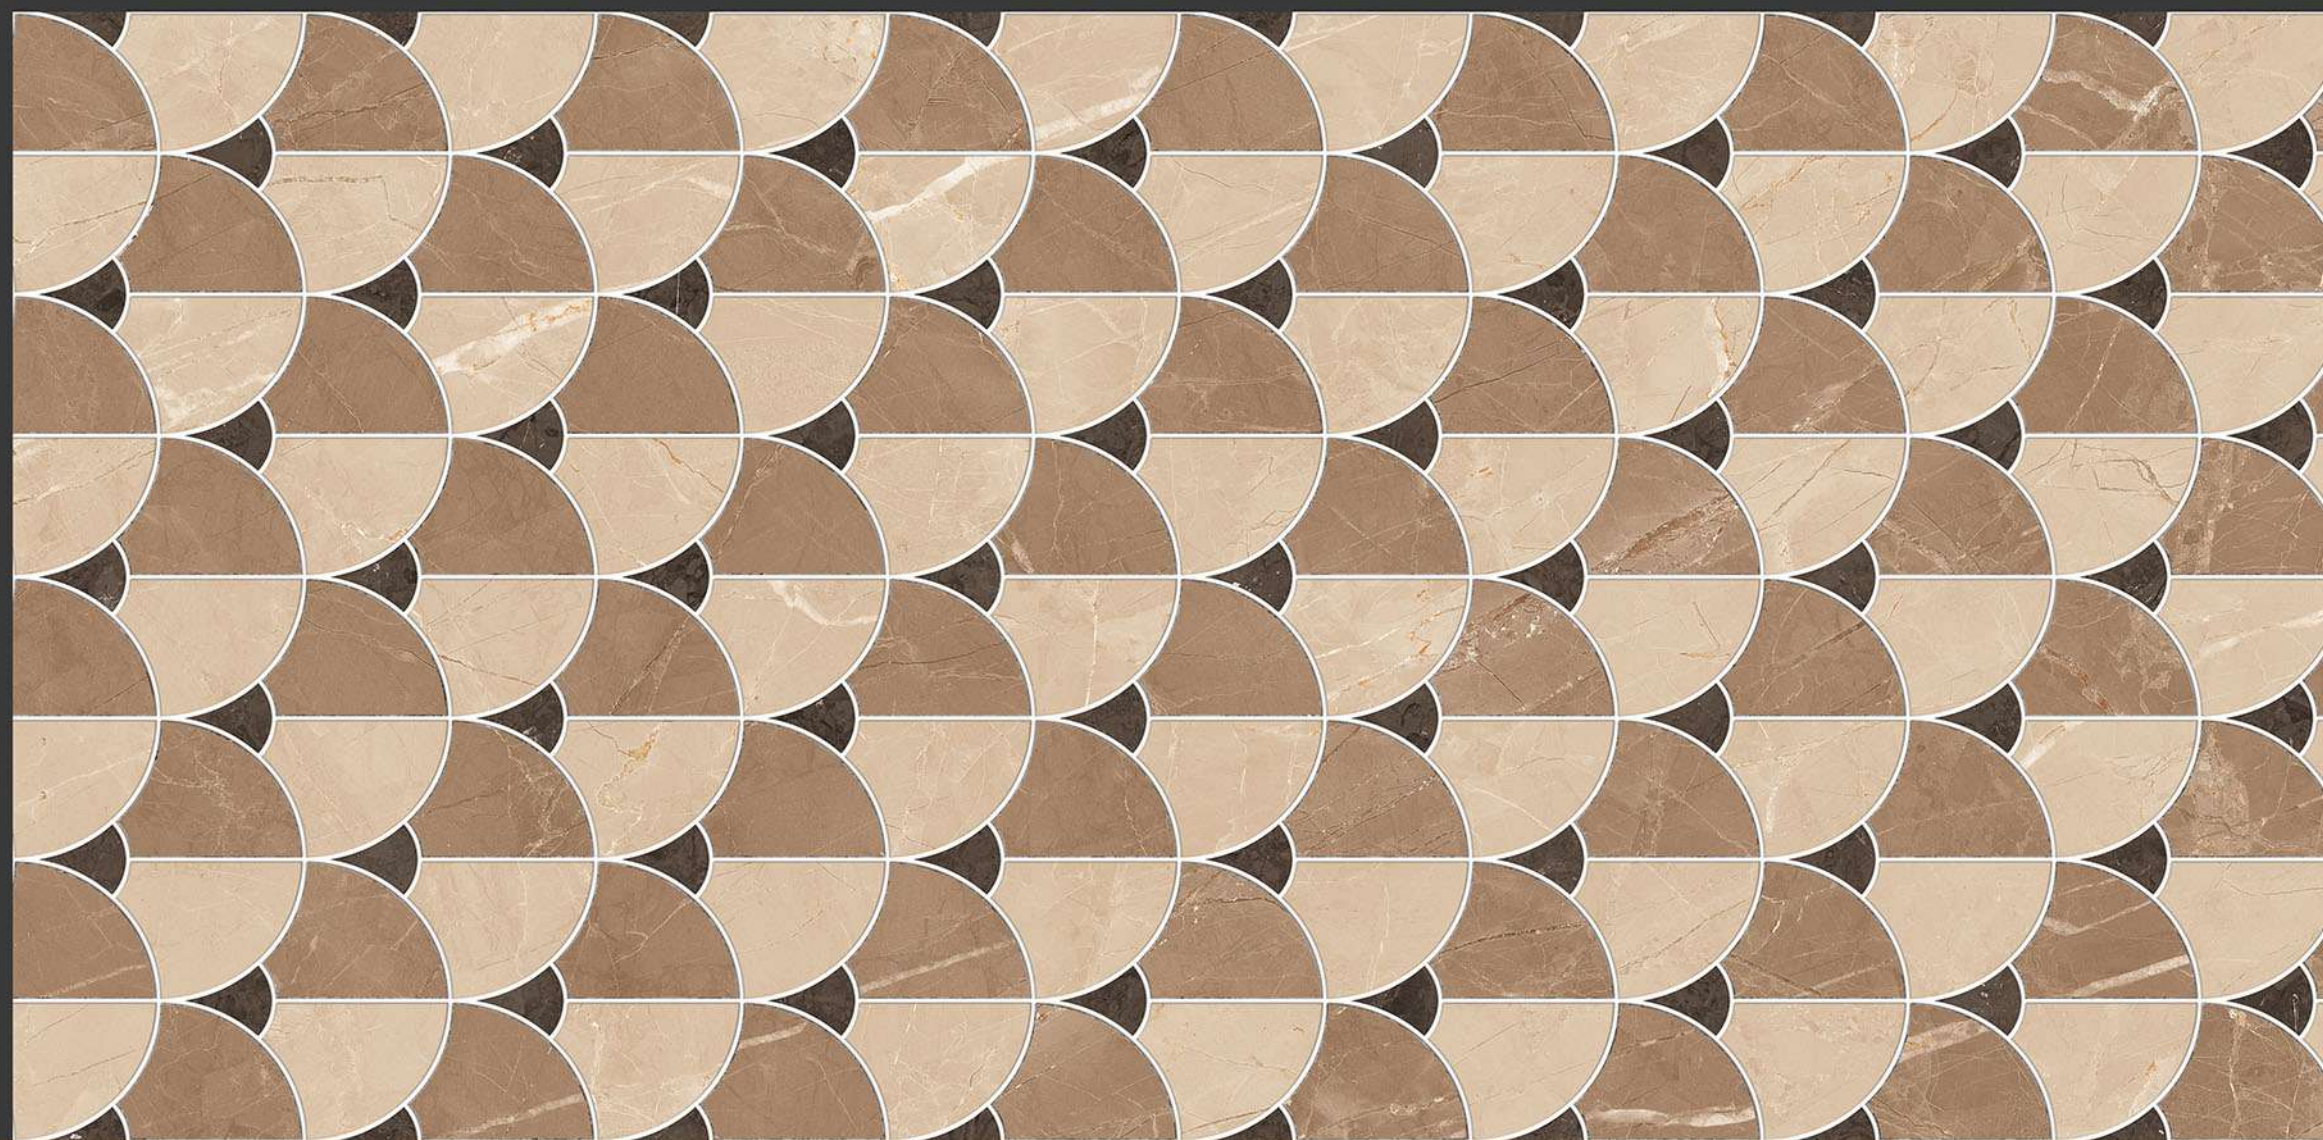

LUX BLUE

Finish:
Matt with Carving Effect

Size:
600x1200mm

Thickness:
9 mm

Random:

MOZILLA
EXQUISITE SURFACES

CARVING SPA
BROWN DECOR

600x
1200mm