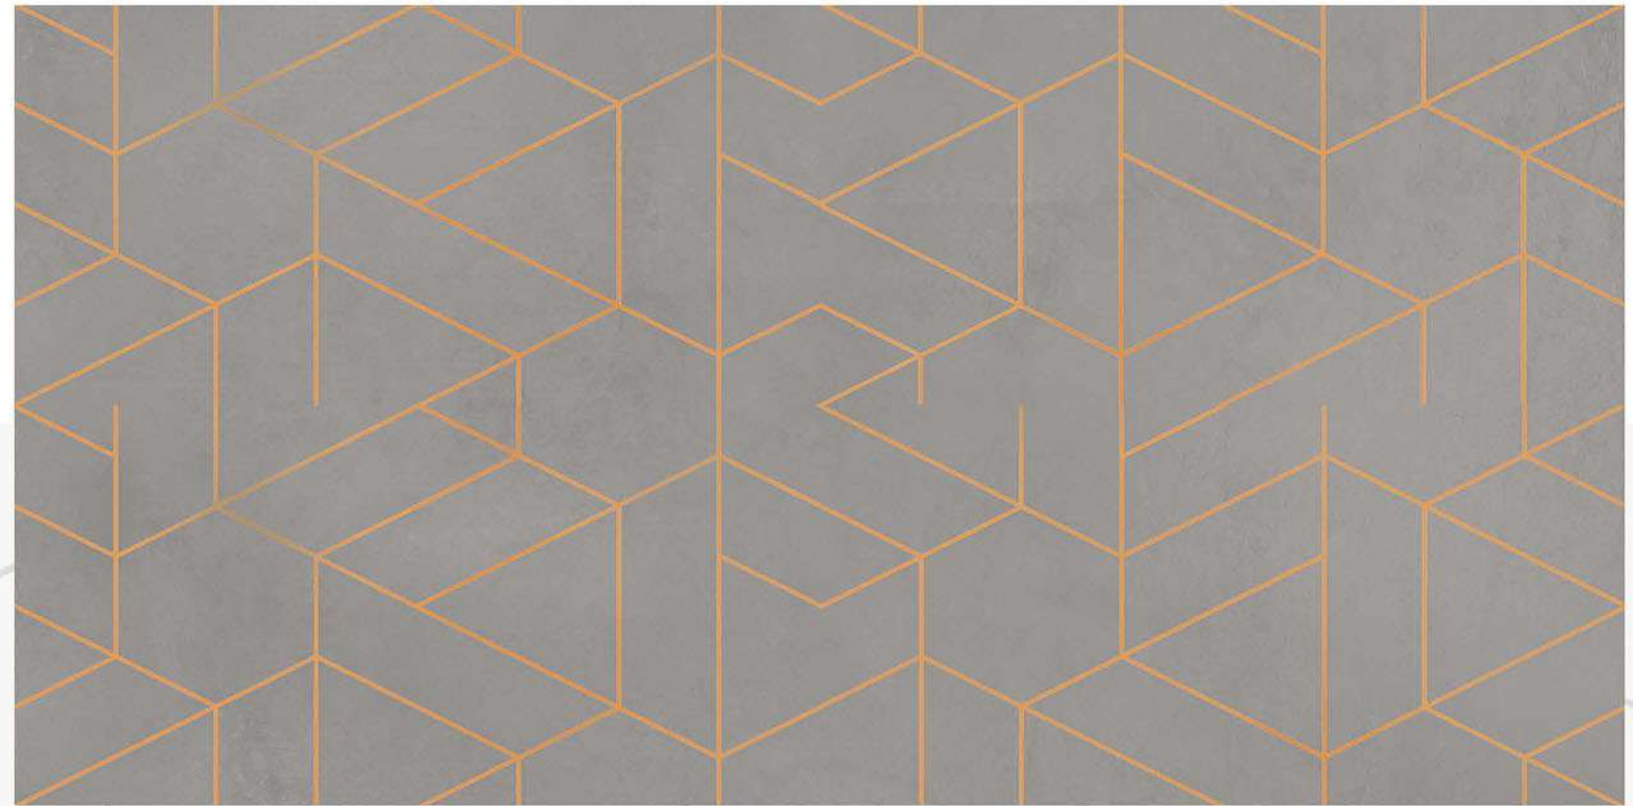

AURA NERO DECOR

Finish:
Matt with Carving Effect

Size: **600x1200mm**   Thickness: **9 mm**

RANDOM

AURA NERO BASE