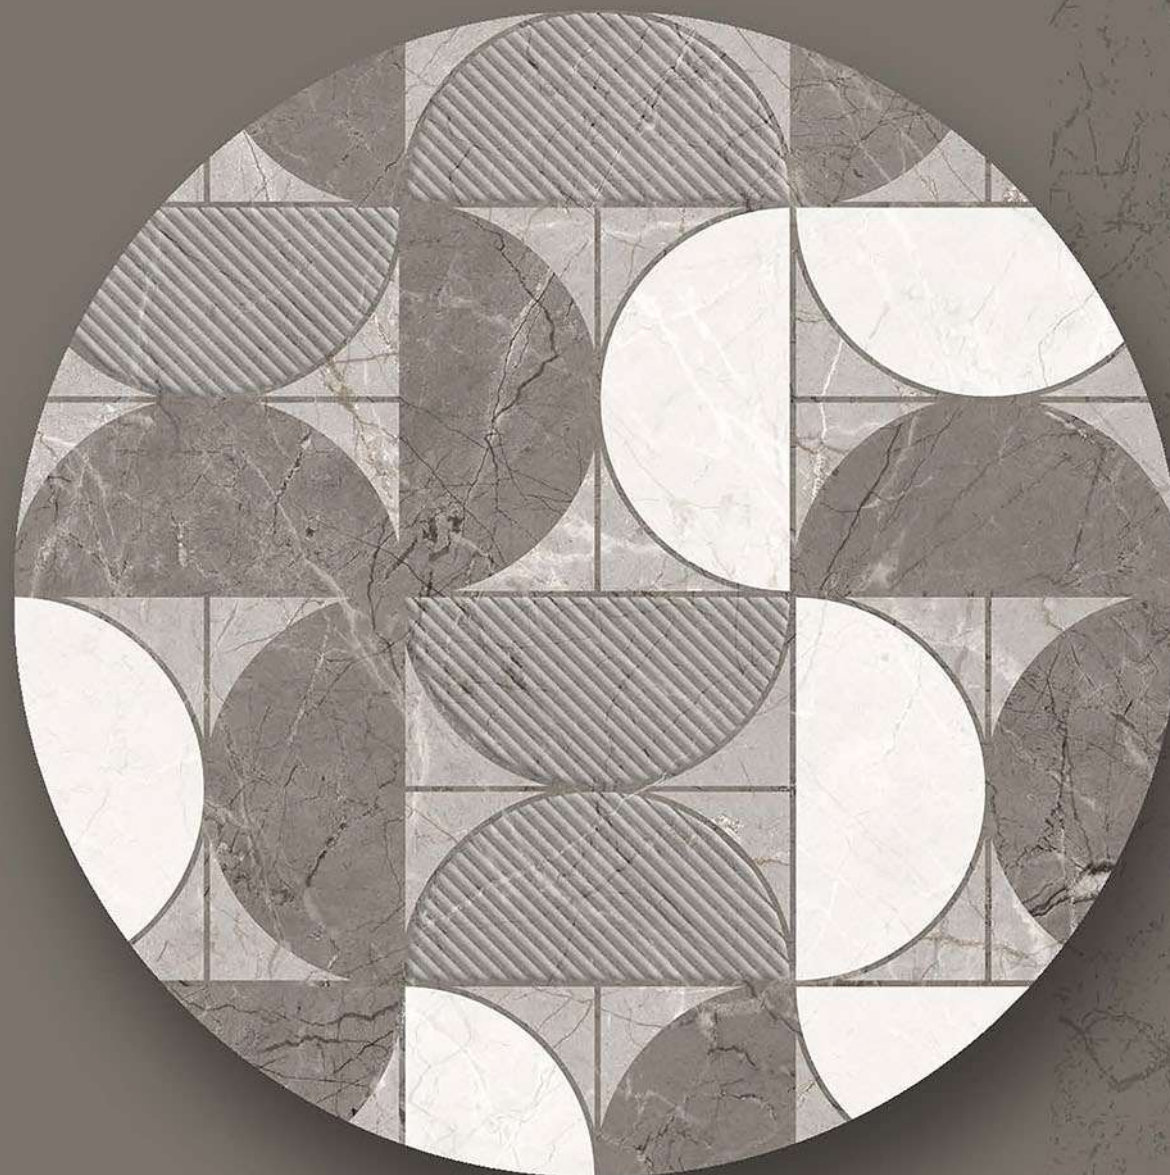

MOZILLA
EXQUISITE SURFACES

DECOR
COLLECTION

**600X
1200MM**

**LEO
DECOR**