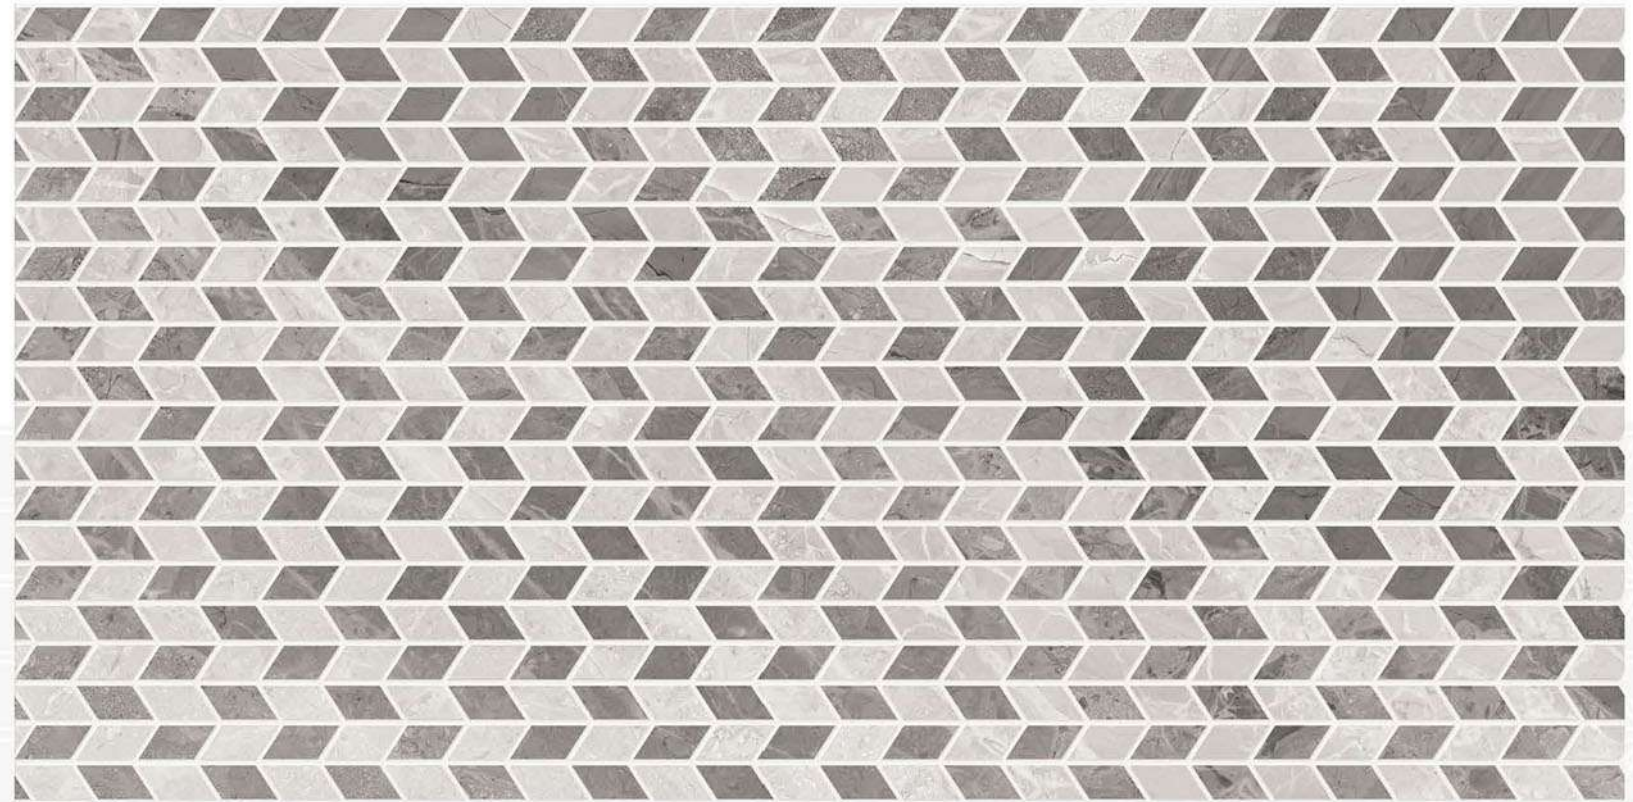

ALASKA BROWN

MOZILLA
EXQUISITE SURFACES

ALASKA
GREY DECOR

DECOR
COLLECTION

600X
1200MM

ALASKA GREY DECOR

Finish:
Matt with Carving Effect

Size: 600x1200mm Thickness: 9 mm