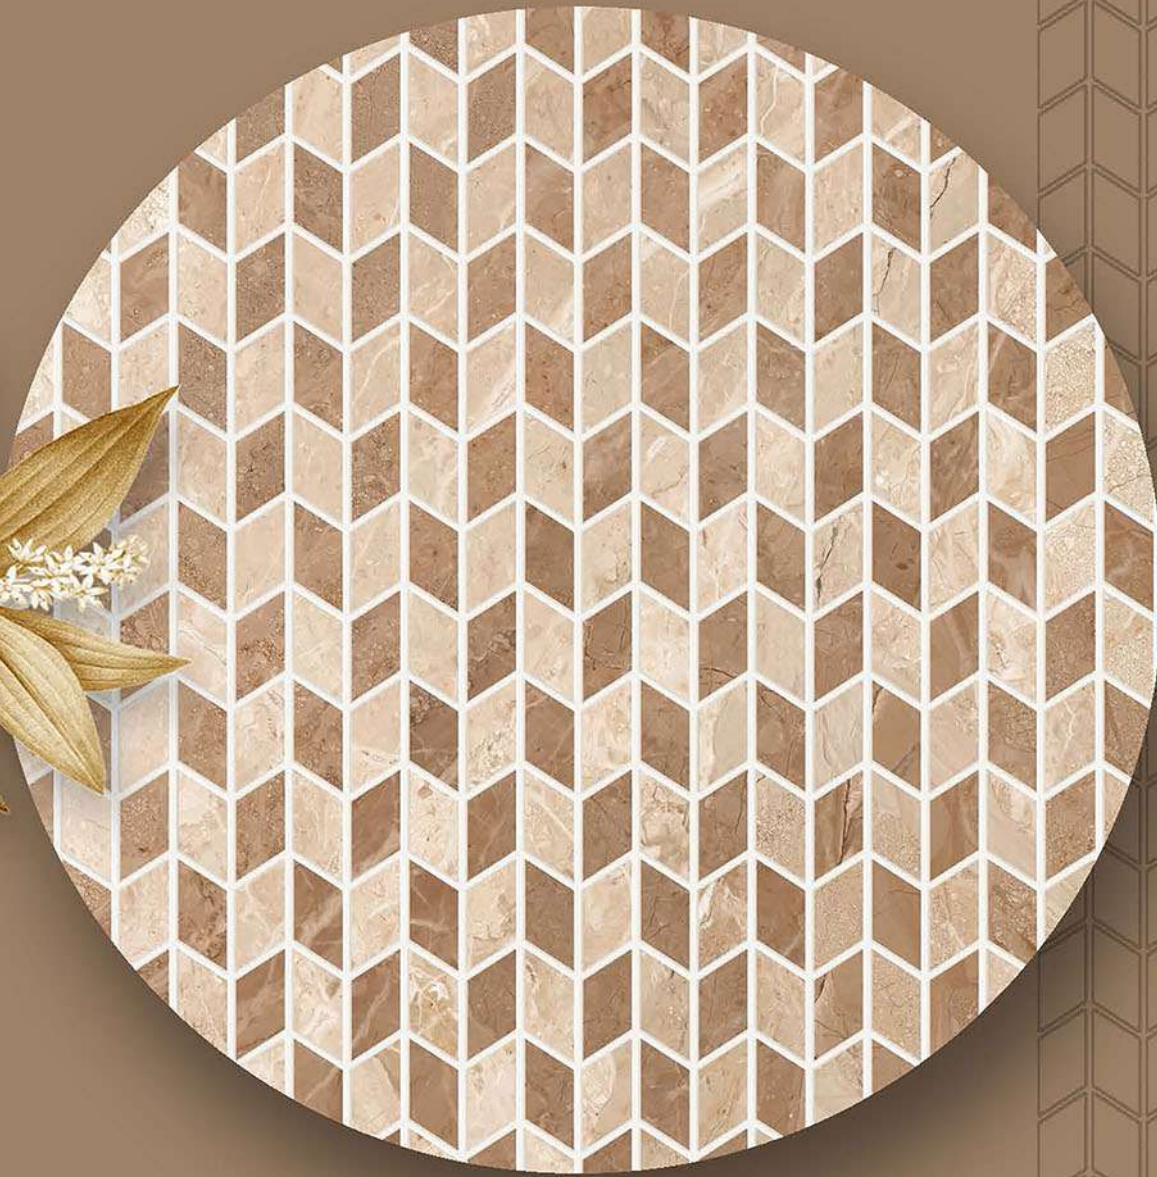

ALASKA
BEIGE DECOR

DECOR
COLLECTION

600X
1200MM

ALASKA BEIGE DECOR

Finish:
Matt with Carving Effect

Size: 600x1200mm Thickness: 9 mm

RANDOM

ALASKA BEIGE