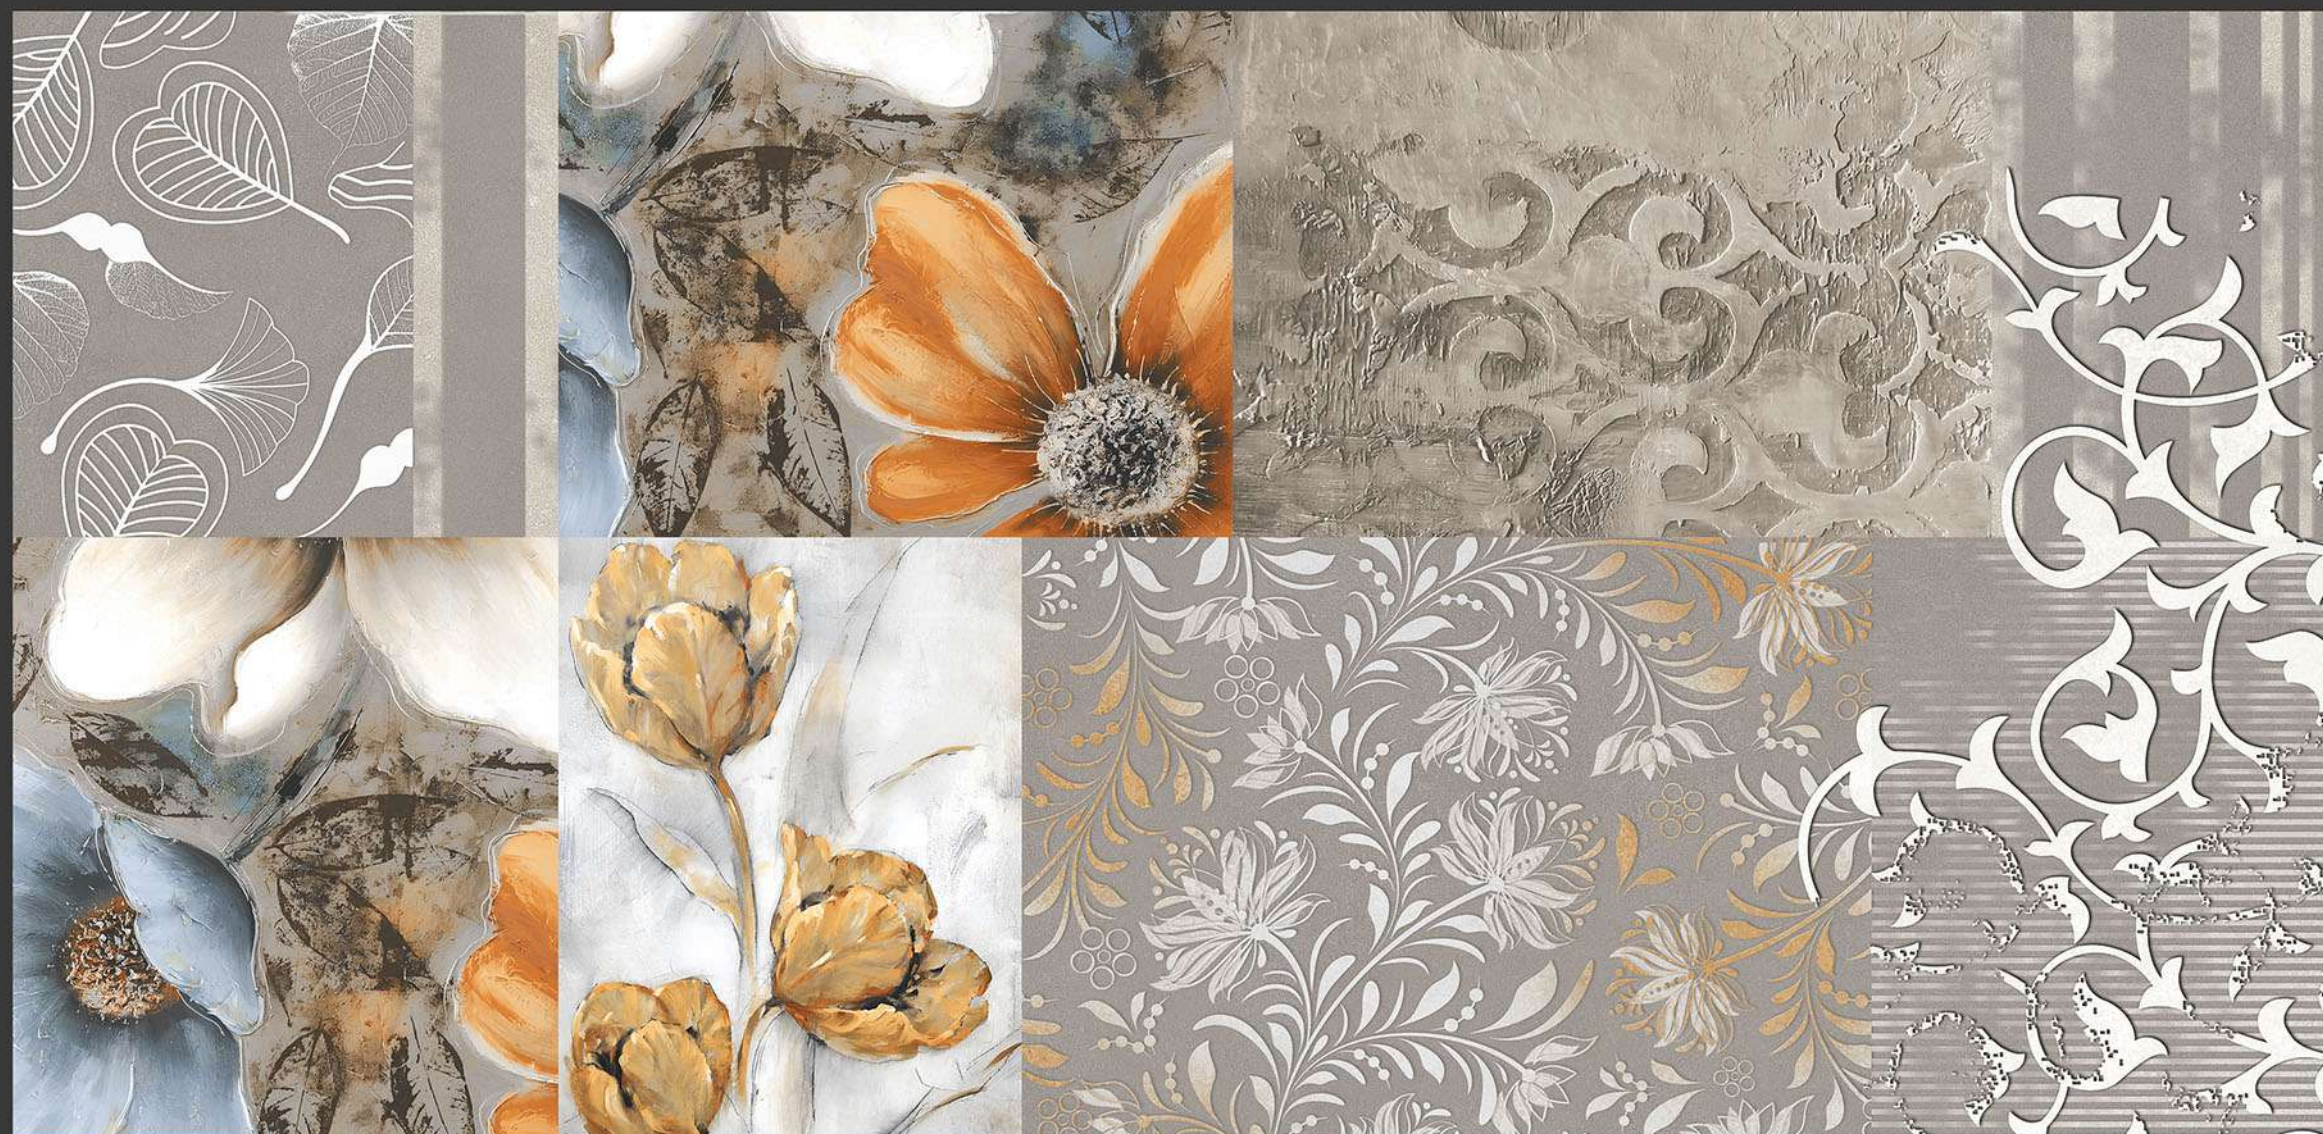

MOZILLA
EXQUISITE SURFACES

CARVING ASPEN
GREY DECOR

600x
1200mm