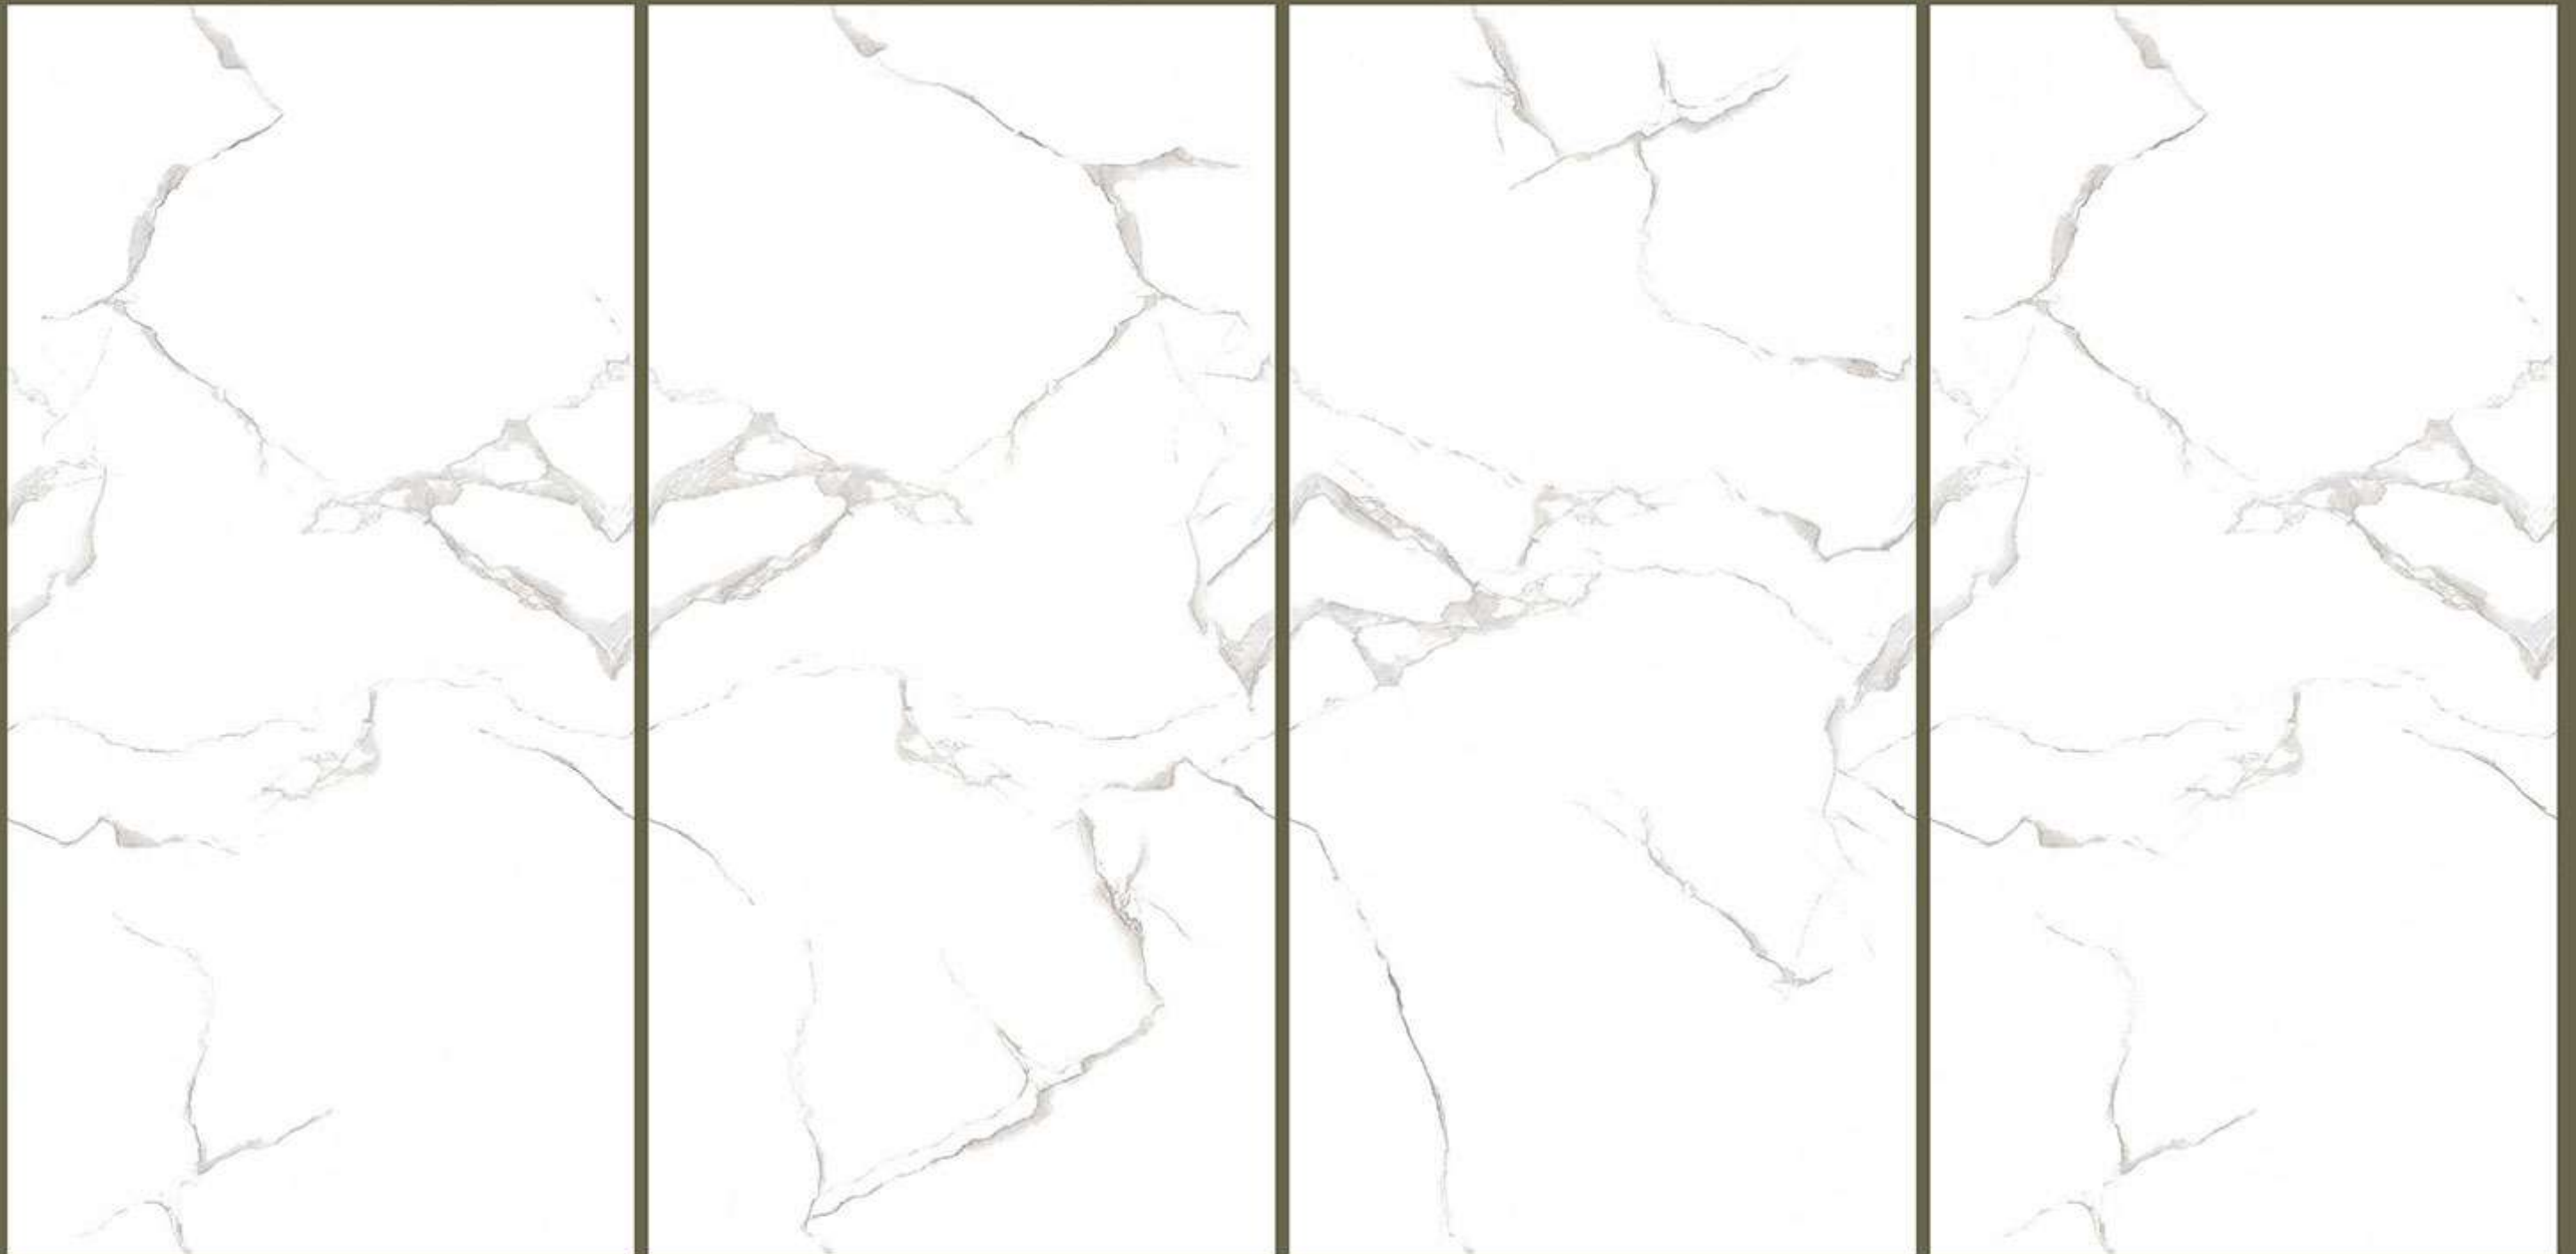

CARTAGO STATUARIO

Size:
600x1200mm

Finish:
Matt with Carving Effect

Thickness:
9 mm

Random