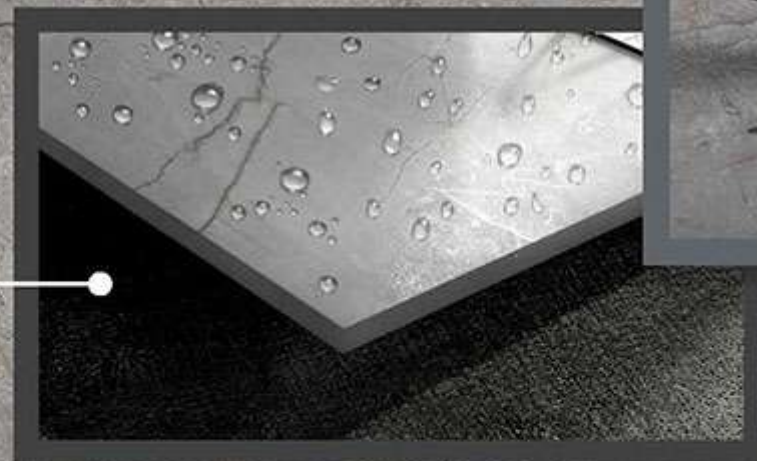

RESISTANT TO STAINING