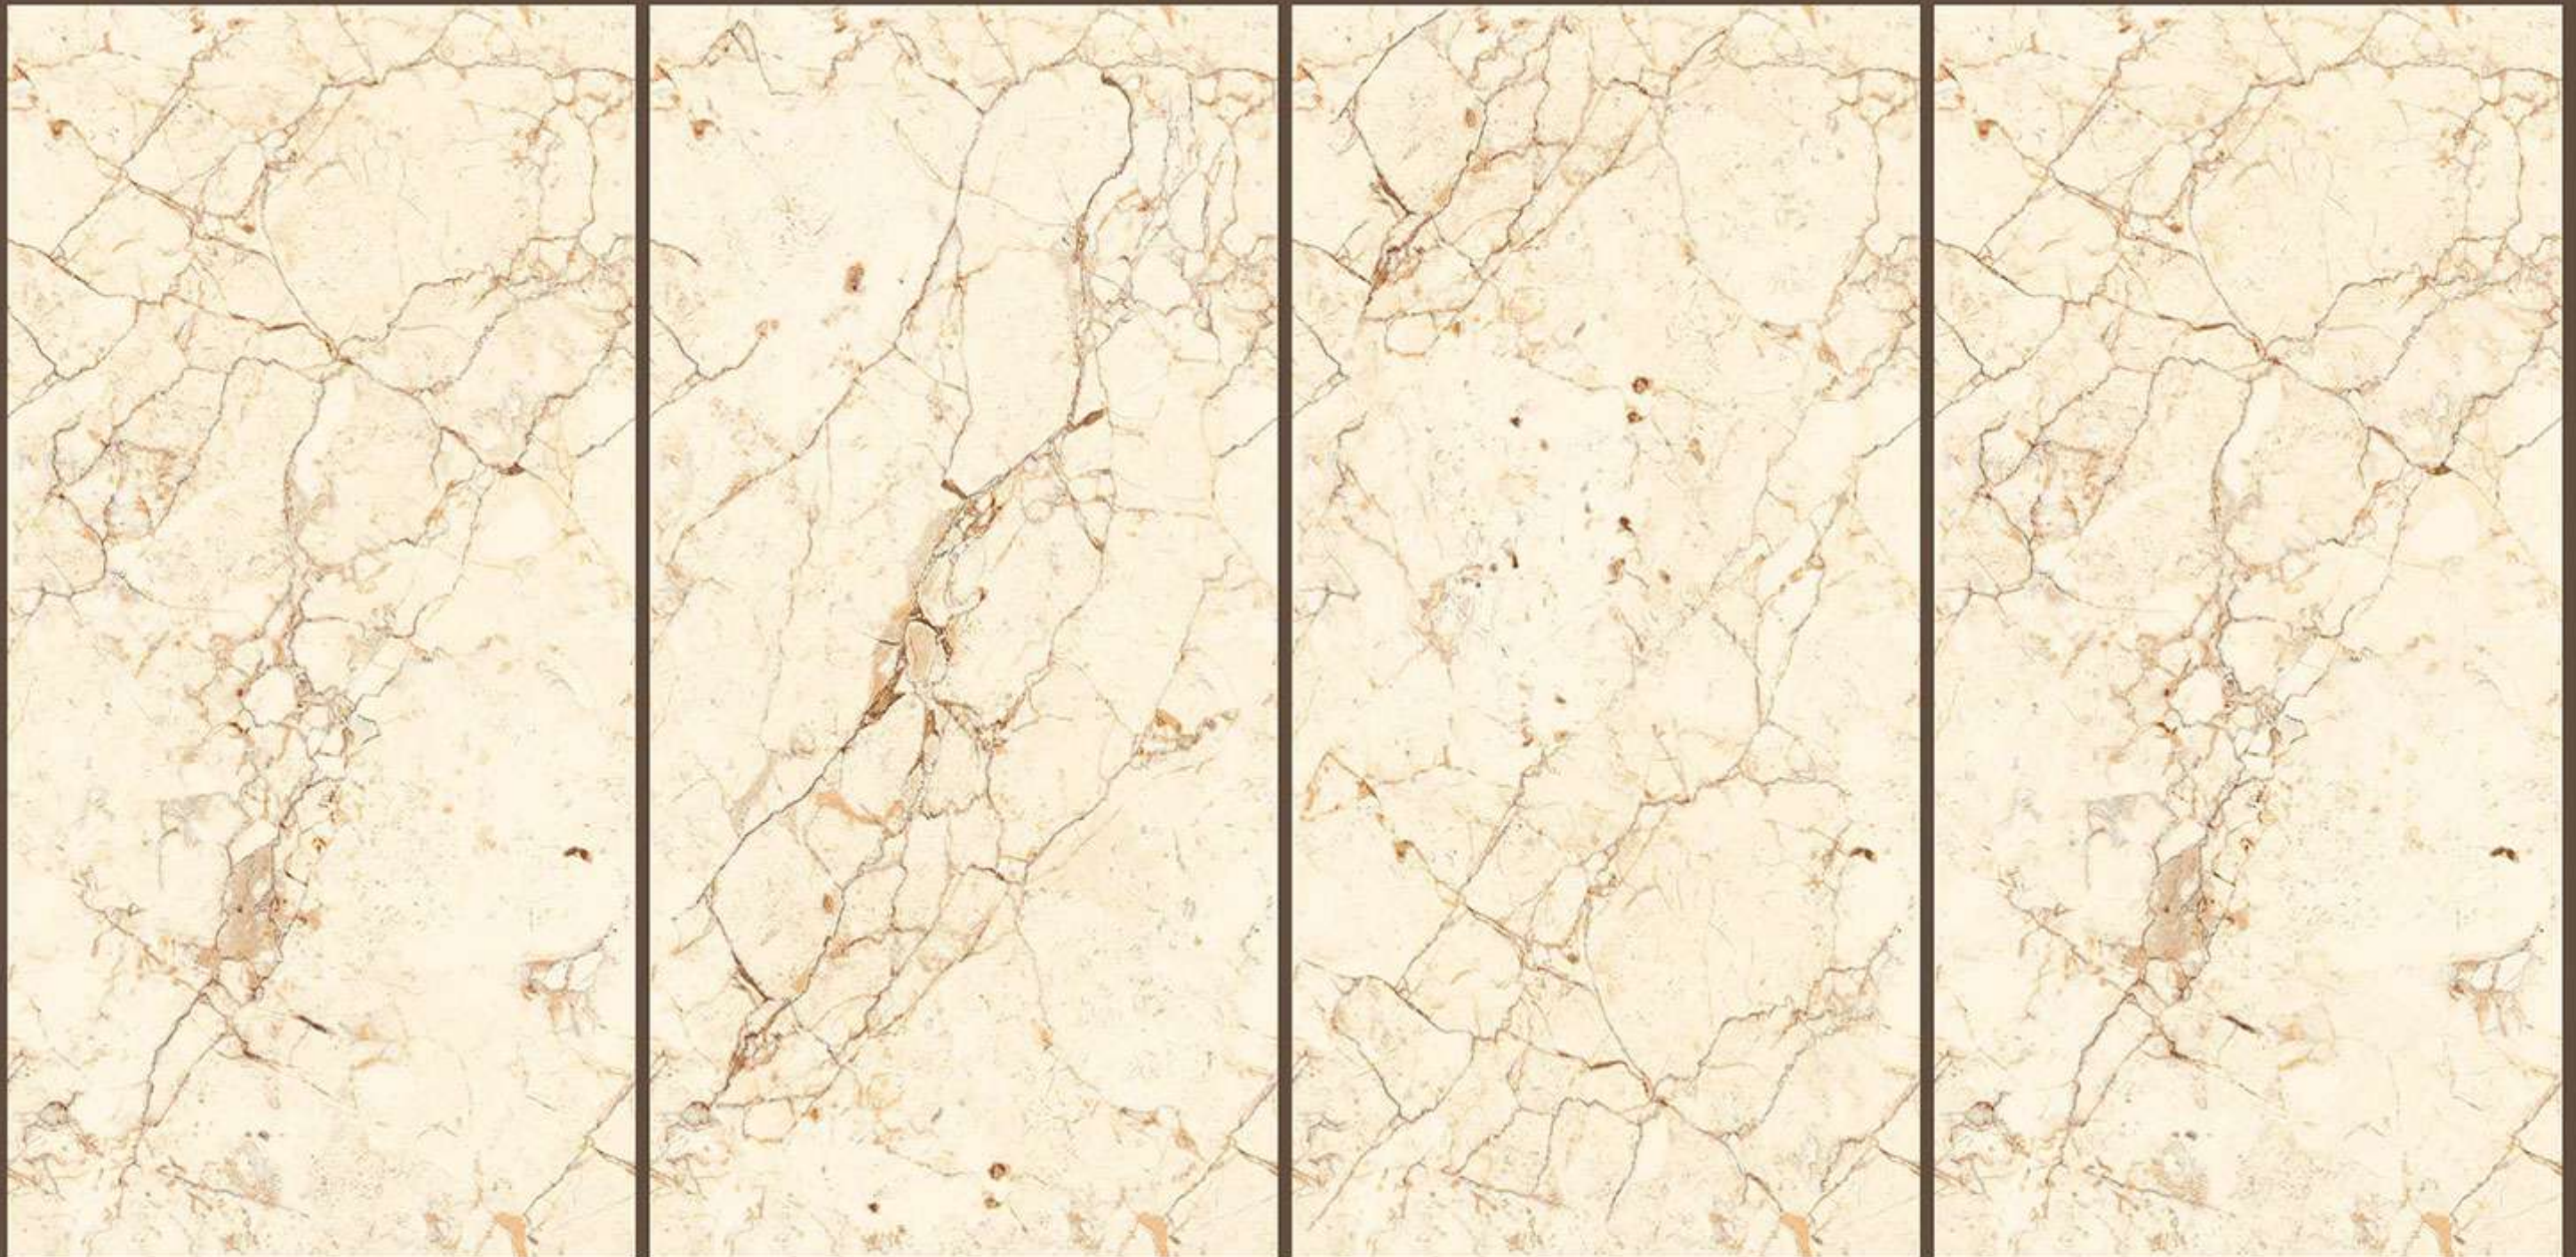

Random

**CARTAGO
STATUARIO**

CARTAGO STATUARIO

Size:
600x1200mm

Finish:
Matt with Carving Effect

Thickness:
9 mm

Random

CARVISTA BEIGE