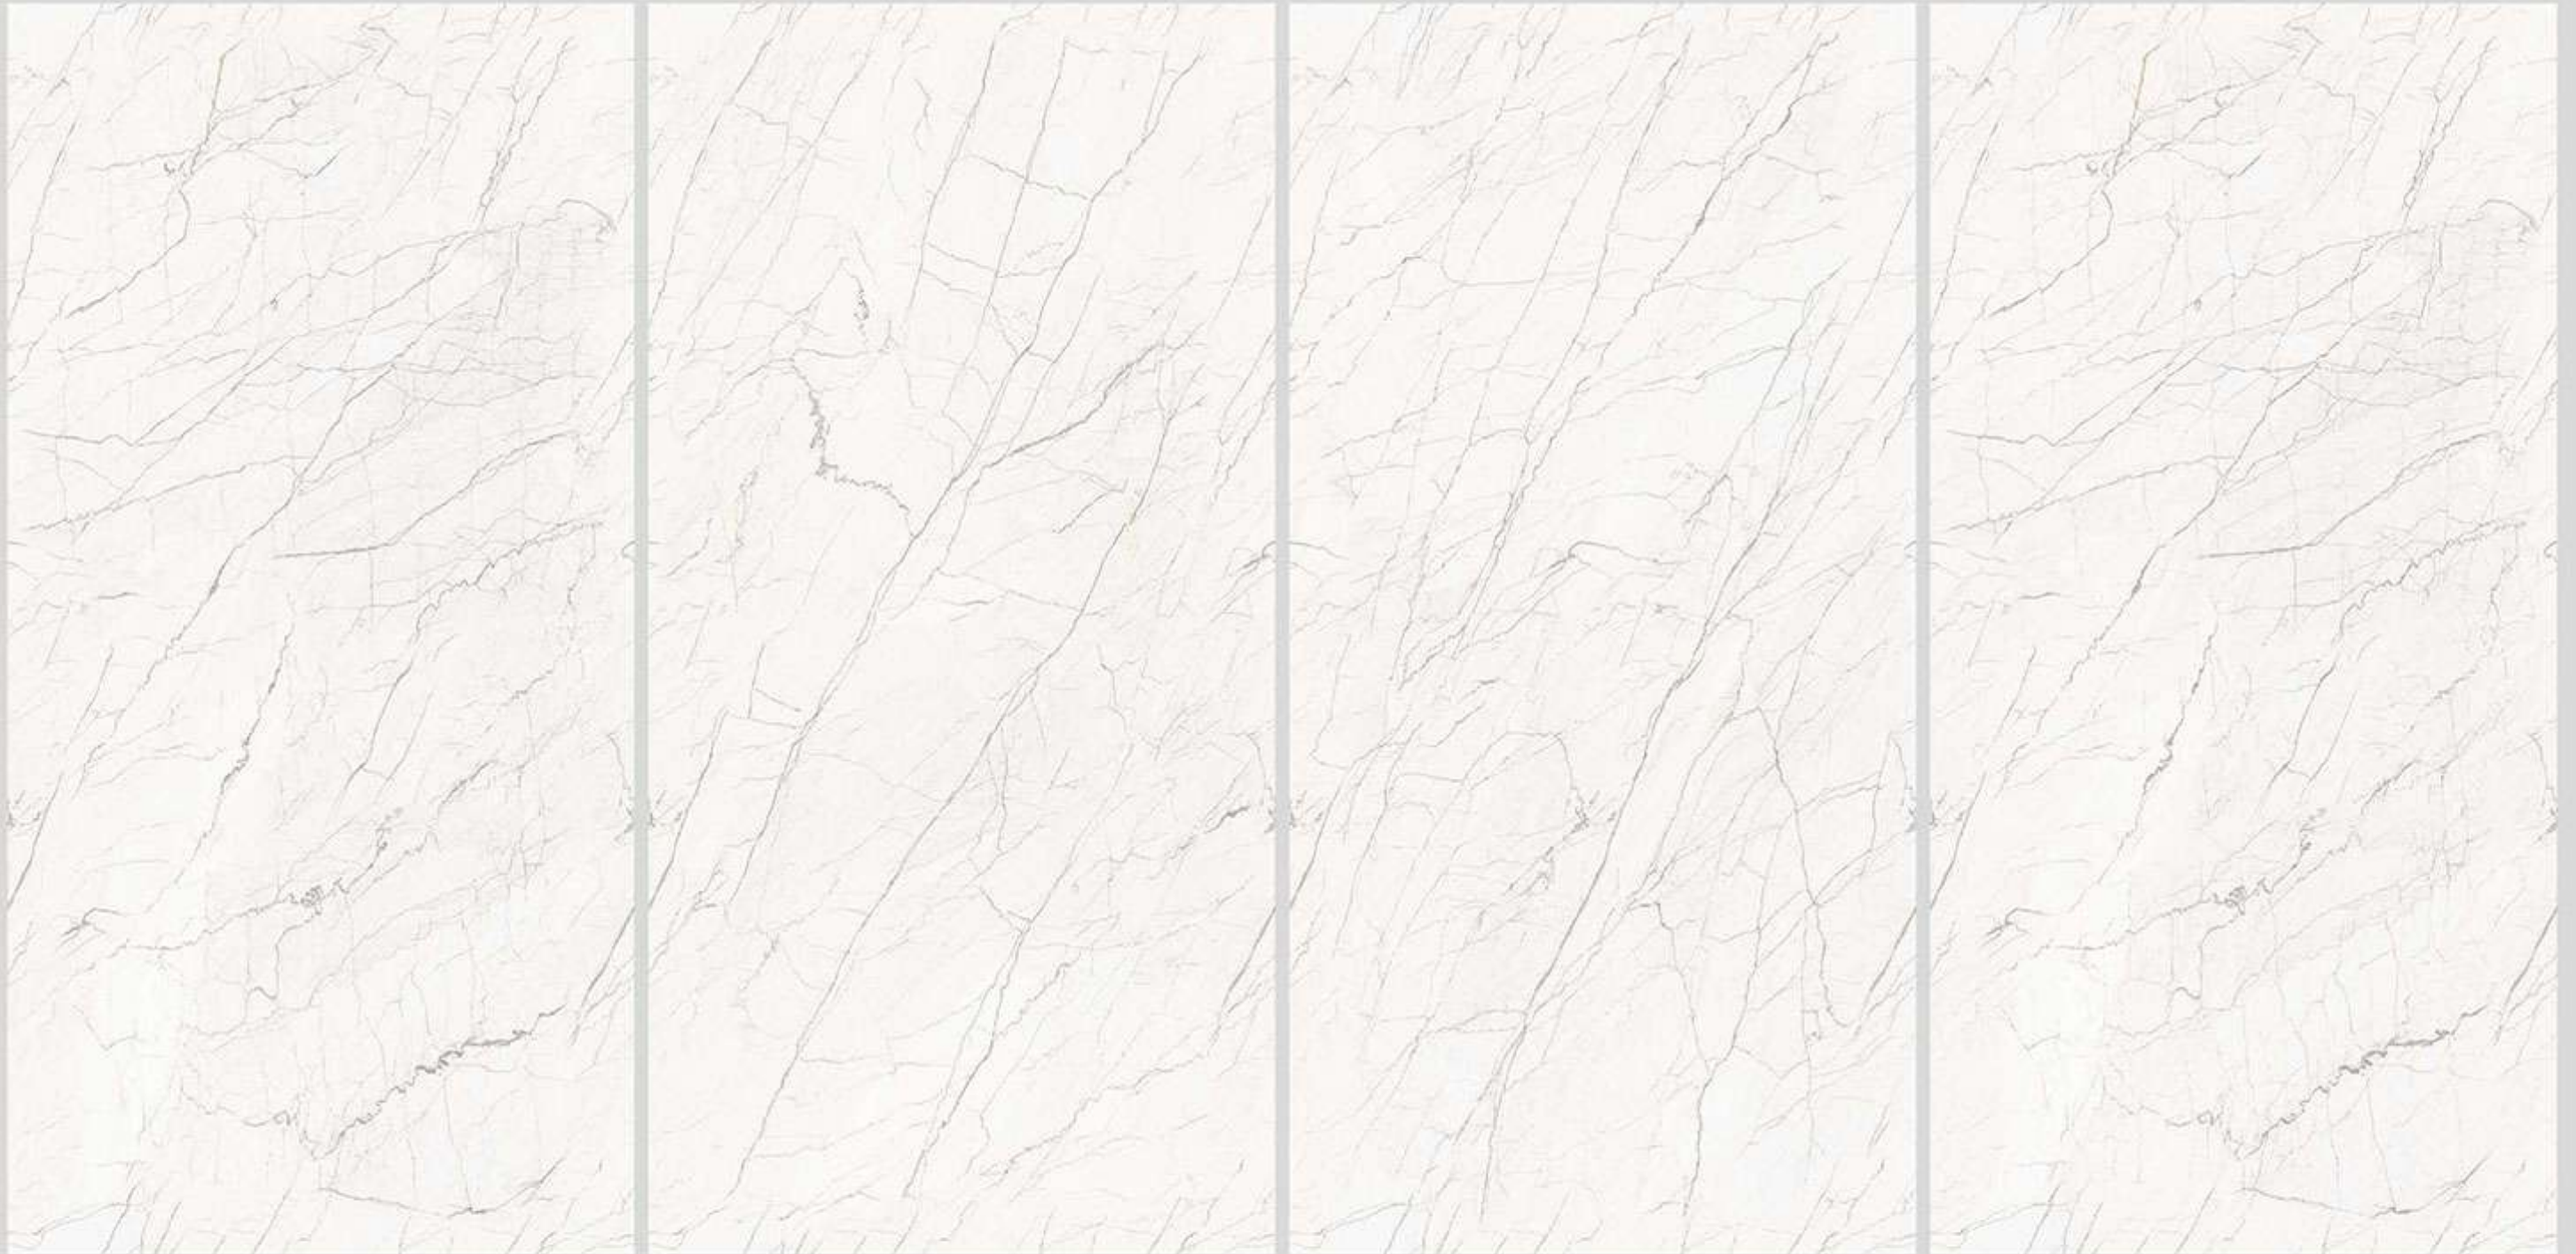

KASHMIR SATVARIO

Size:
600x1200mm

Finish:
Matt with Carving Effect

Thickness:
9 mm

Random

LUSTRA SILVER

LUSTRA SILVER

Size:
600x1200mm