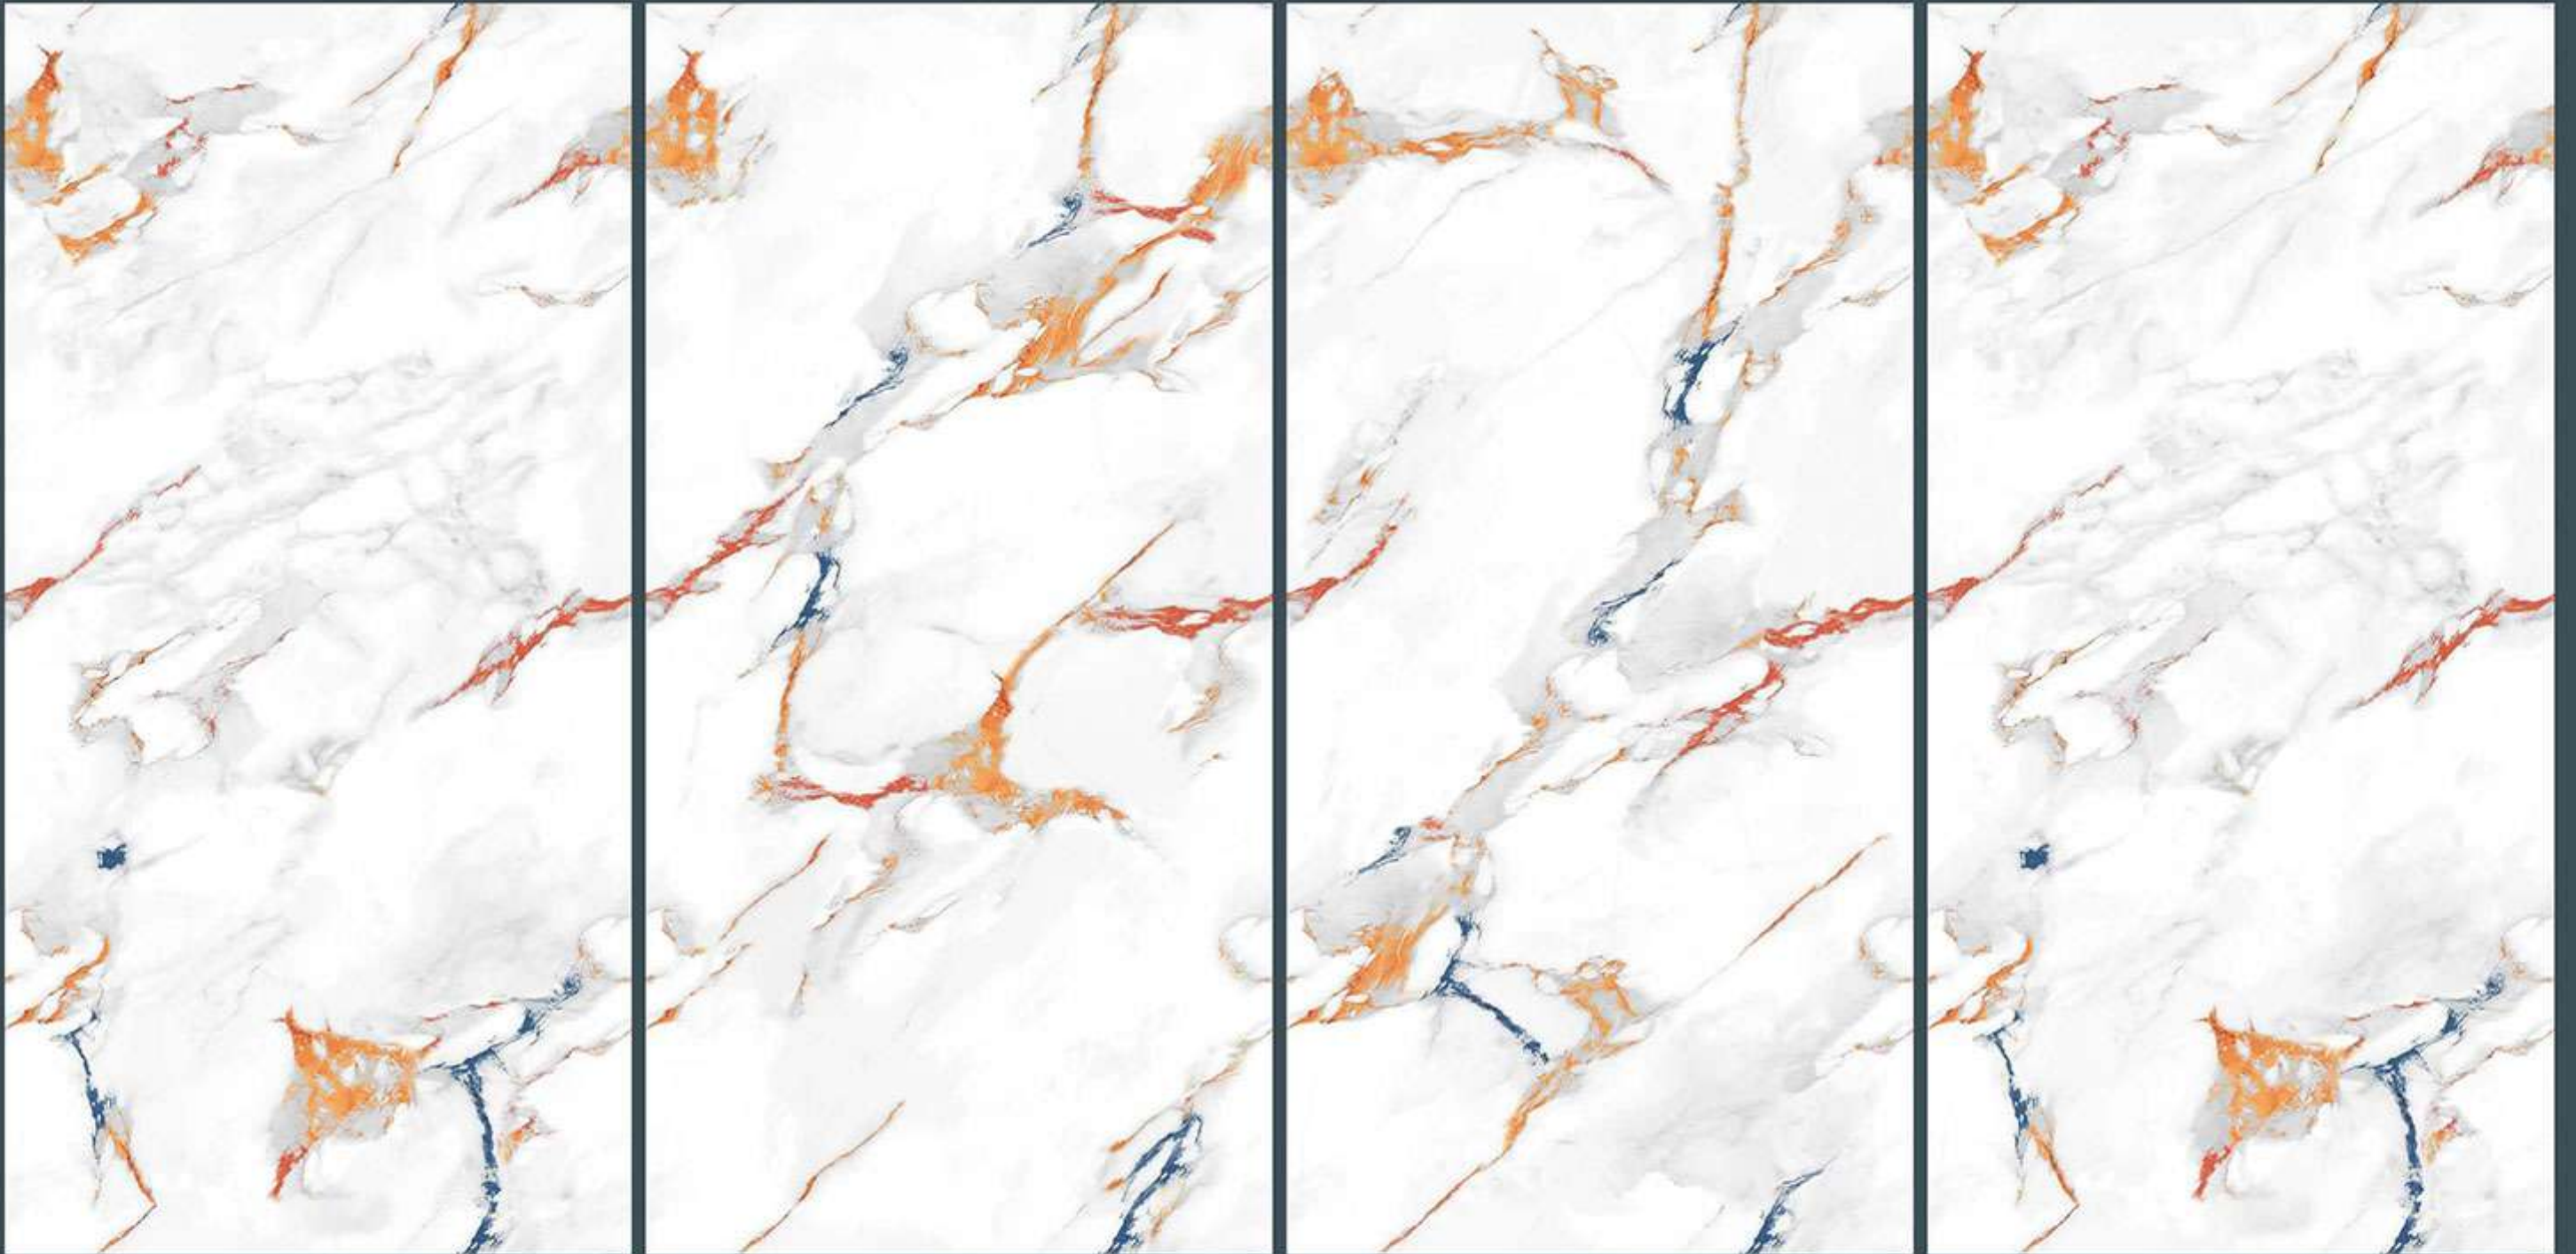

Finish:
Matt with Carving Effect

Thickness:
9 mm

Random

ZARA ENDLESS

ZARA ENDLESS

Size:
600x1200mm

Finish:
Matt with Carving Effect

Thickness:
9 mm