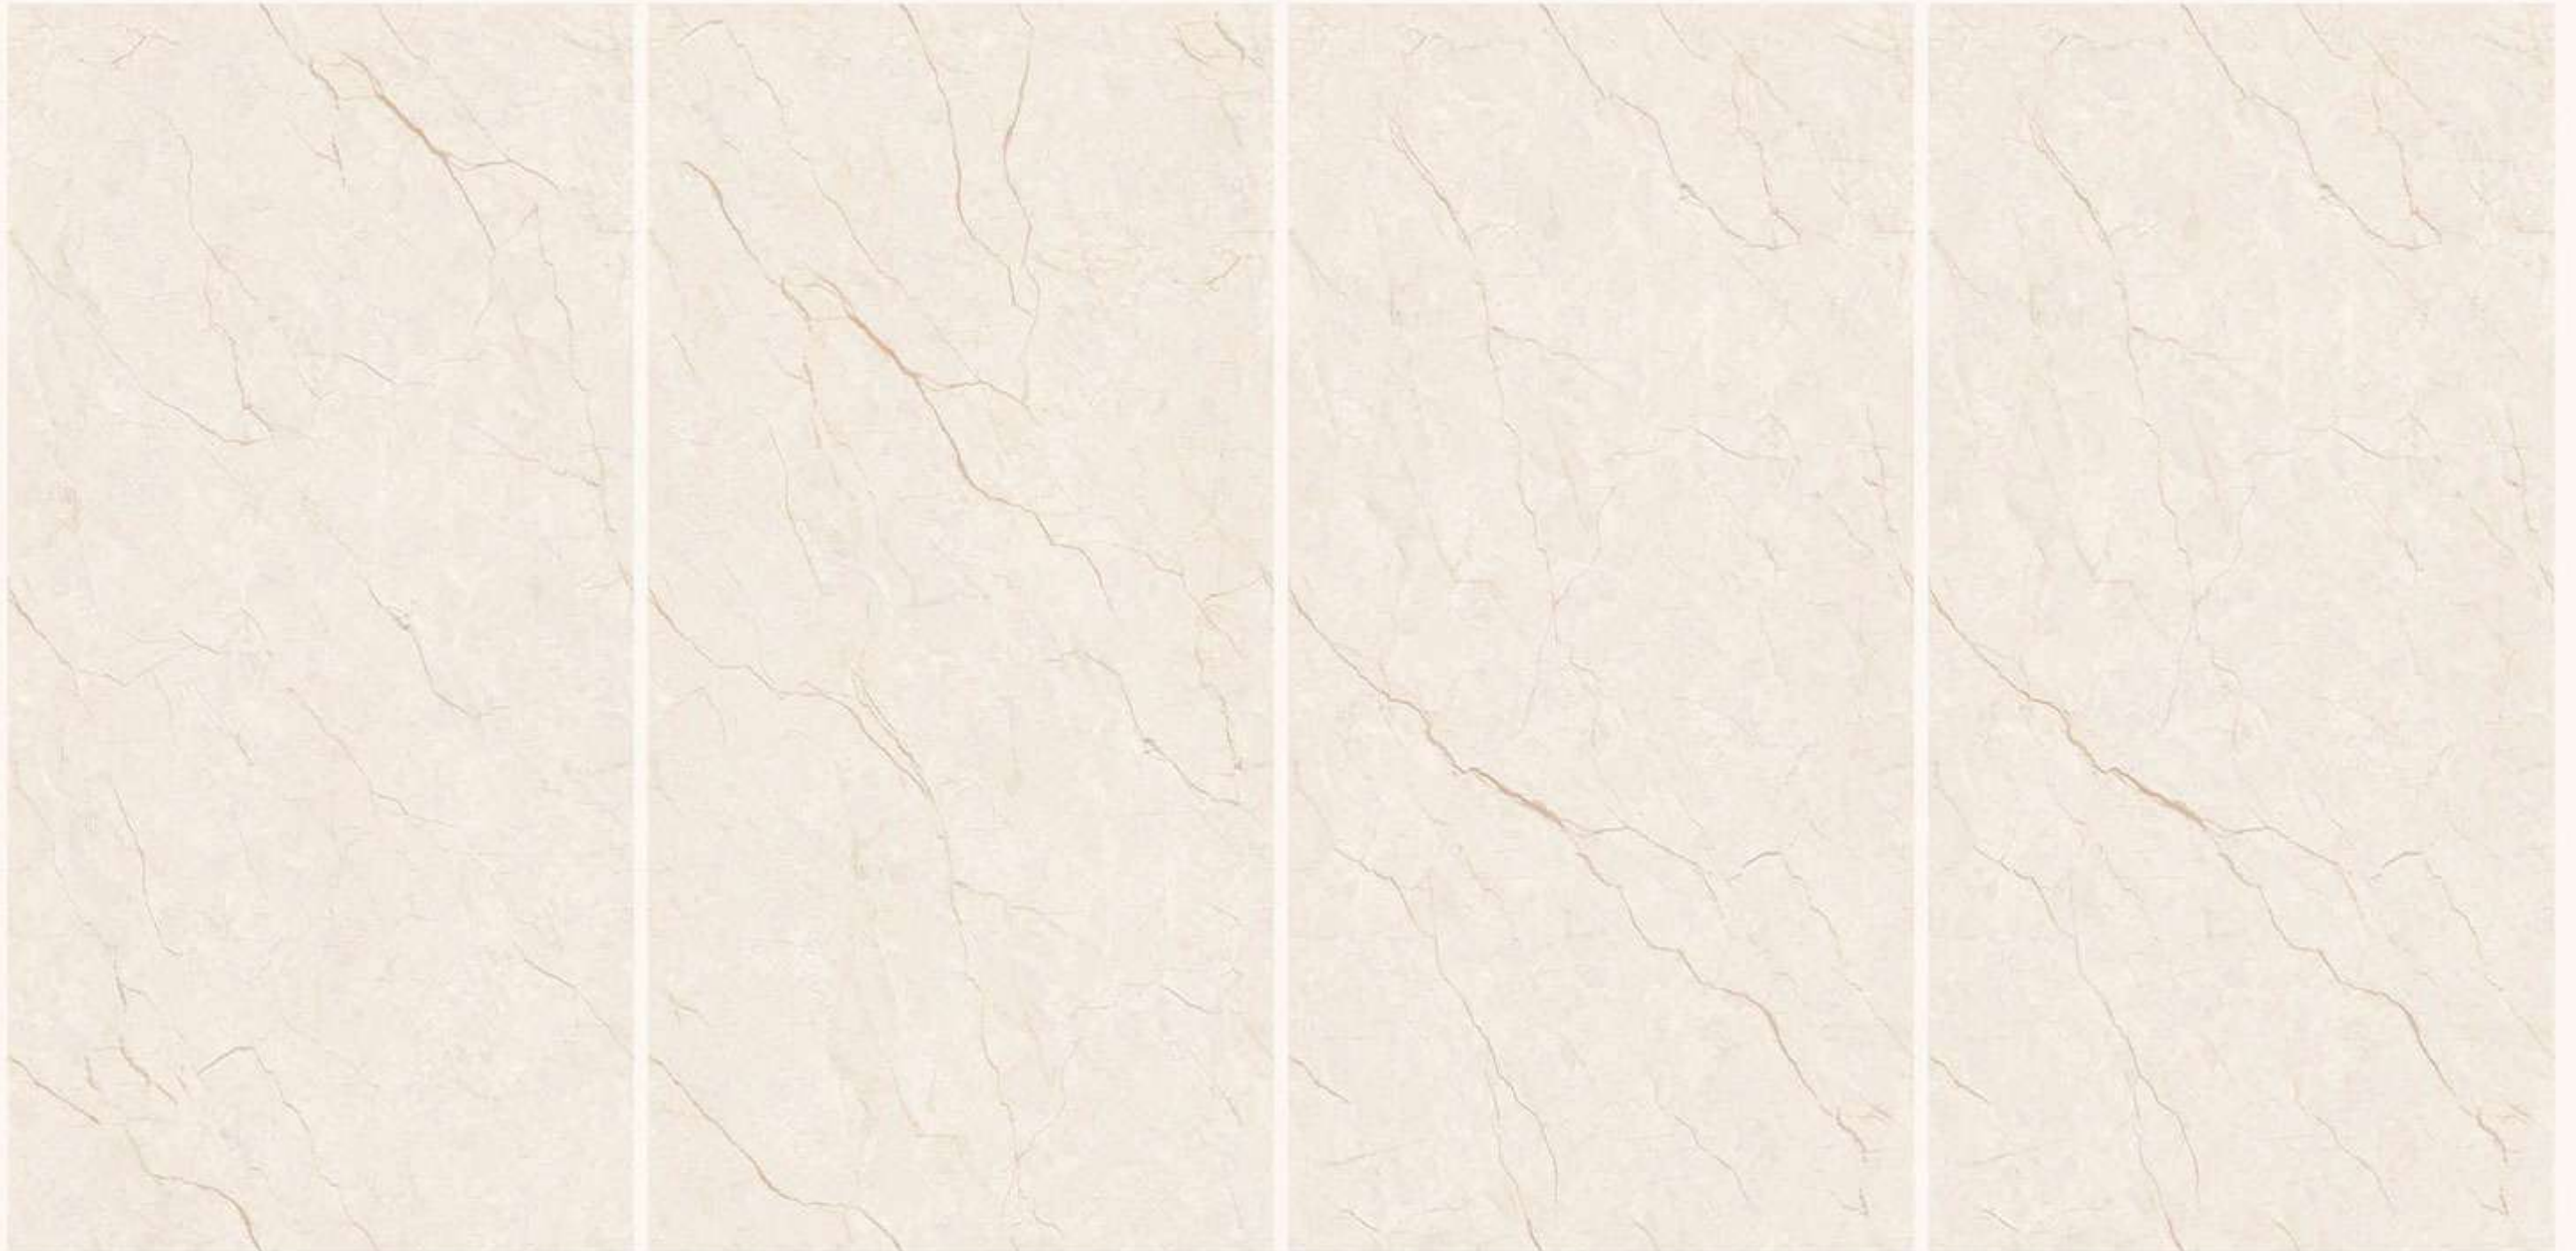

VICTORIAN BEIGE

Size:
600x1200mm

Finish:
Matt with Carving Effect

Thickness:
9 mm

Random