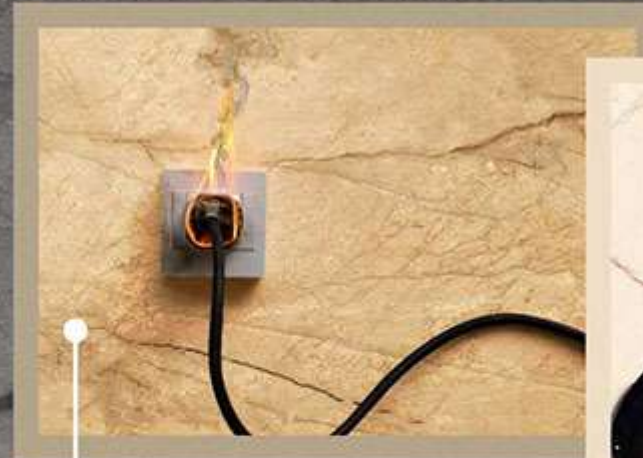

HYGIENIC SURFACE