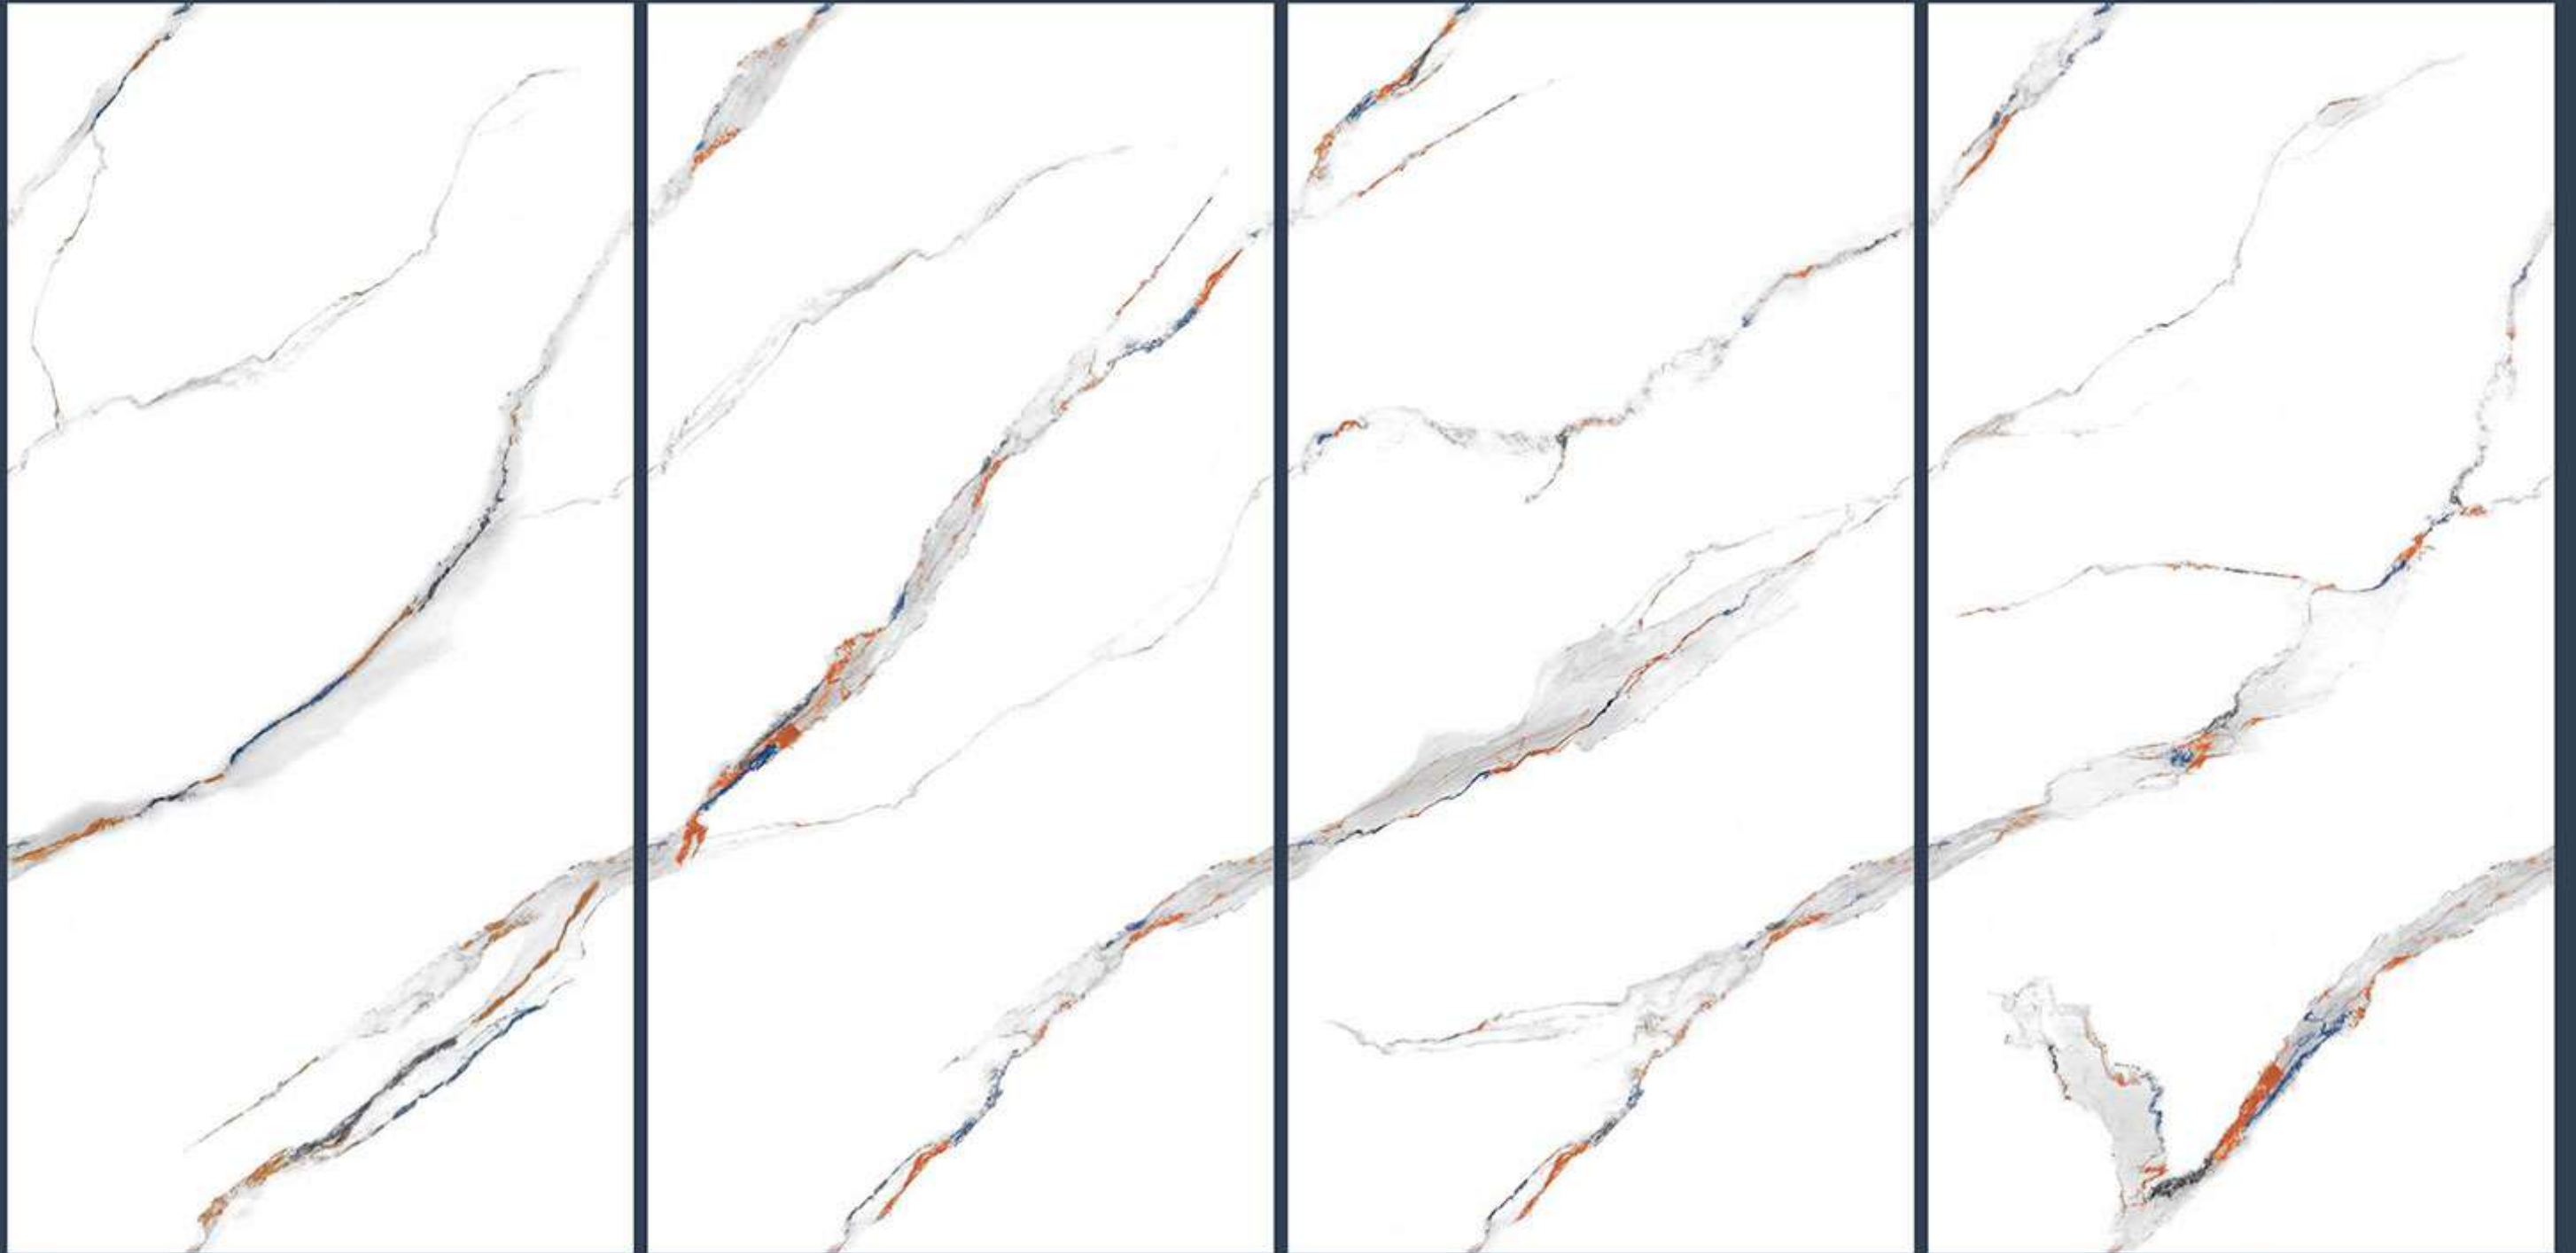

HIMALAYA

Size:
600x1200mm

Finish:
Matt with Carving Effect

Thickness:
9 mm

Random