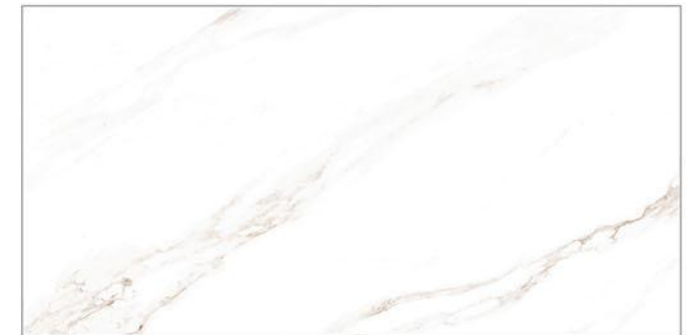

RANDOM FACES