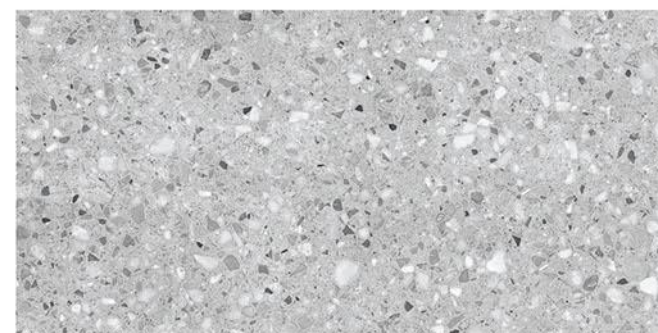

RANDOM FACES