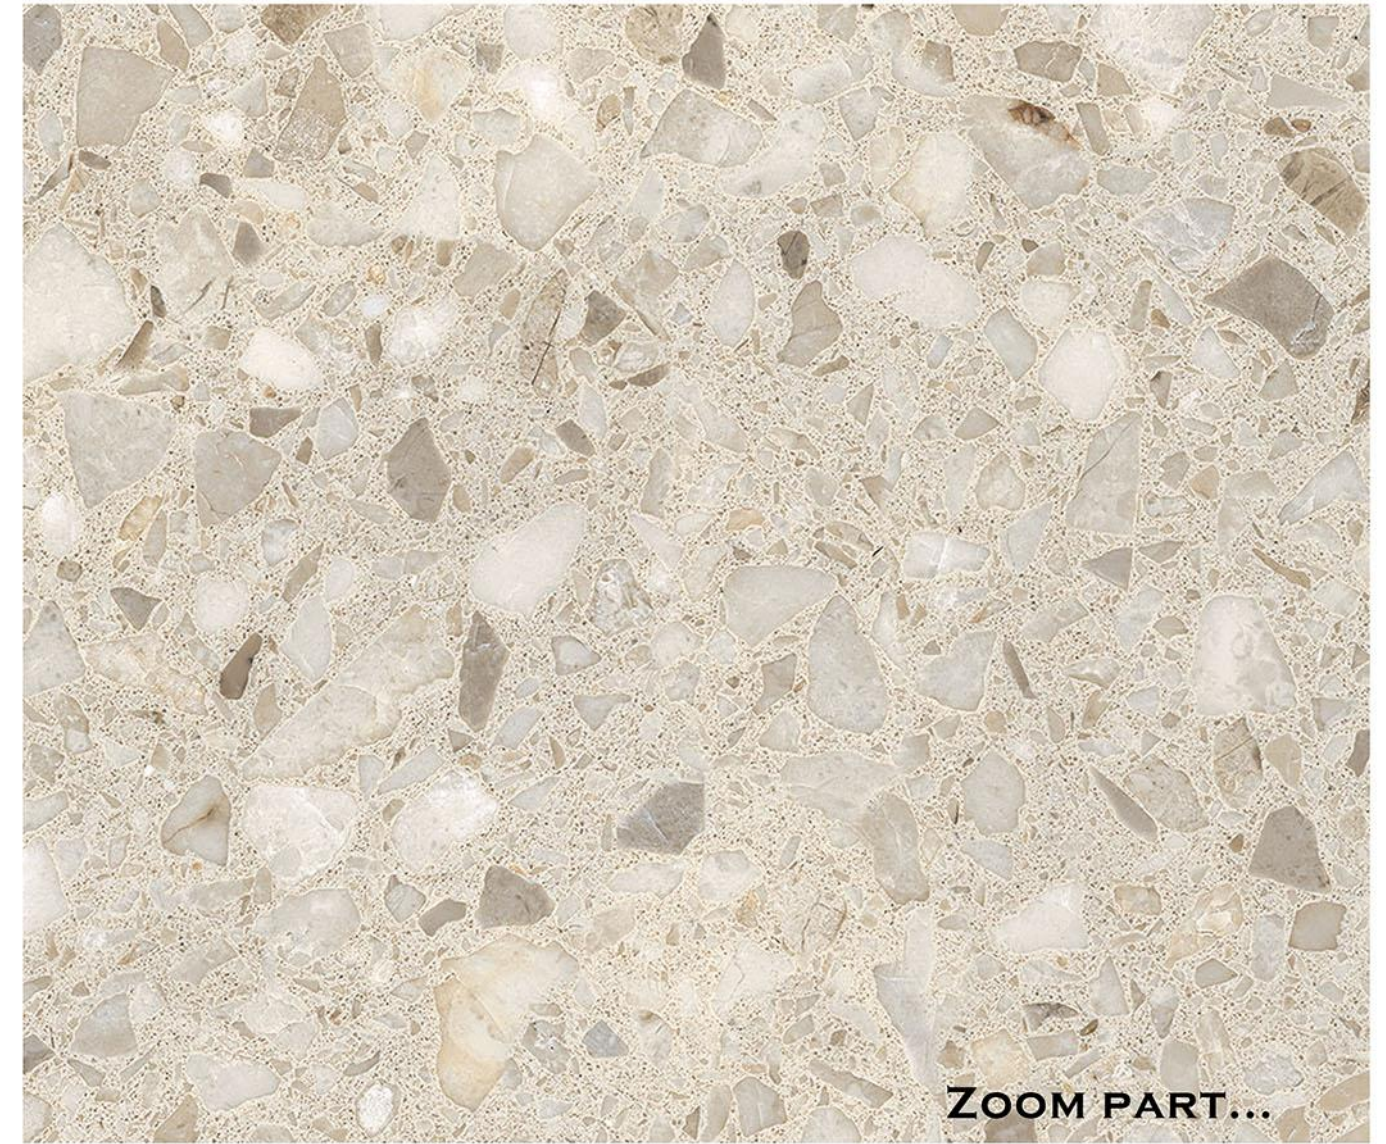

**ASIAN
NATURAL**

ZOOM PART...

RANDOM FACES

**FLAKES
COLLECTION**

600X
1200MM
MATT
FINISH

**FLAKES
BIANCO**

ZOOM PART...

RANDOM FACES