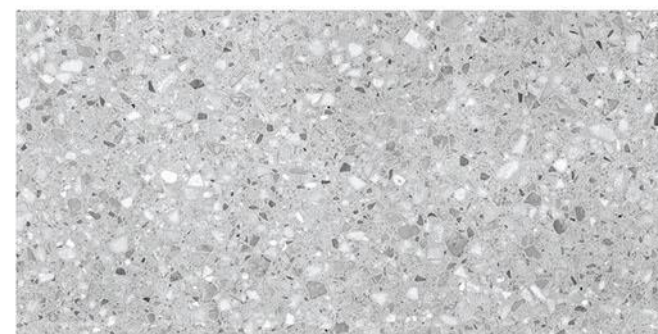

RANDOM FACES