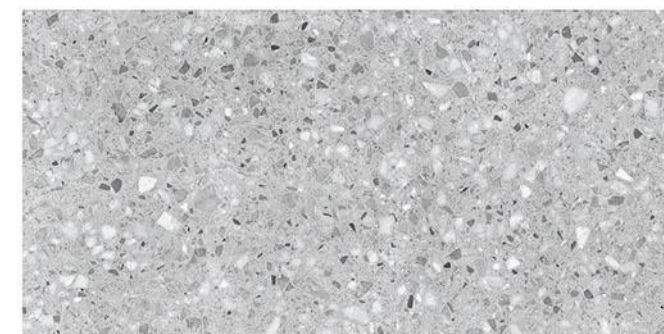

RANDOM FACES