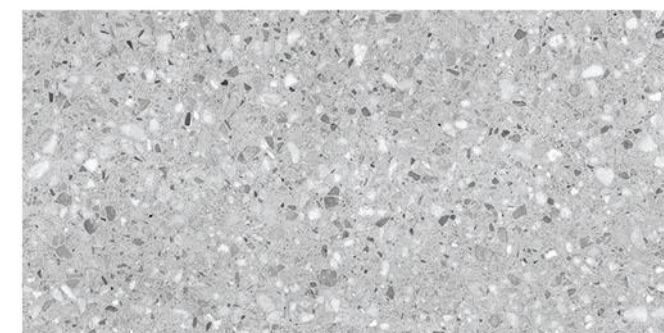

RANDOM FACES