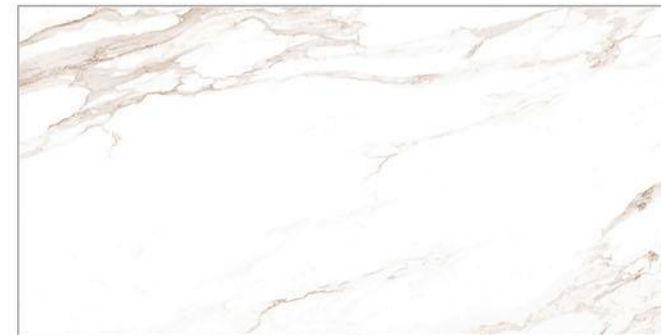

RANDOM FACES

**MATT
COLLECTION**

600x
1200mm

MATT
FINISH

**AMAZE
STATUARIO**

ZOOM PART...

RANDOM FACES

**MATT
COLLECTION**