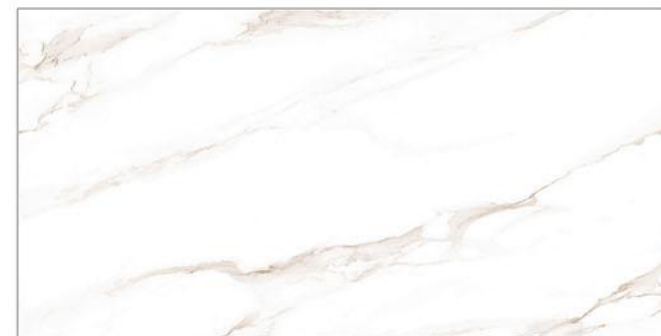

RANDOM FACES

**MATT
COLLECTION**

600x
1200mm

MATT
FINISH

**AMAZE
STATUARIO**

ZOOM PART...

RANDOM FACES

**MATT
COLLECTION**