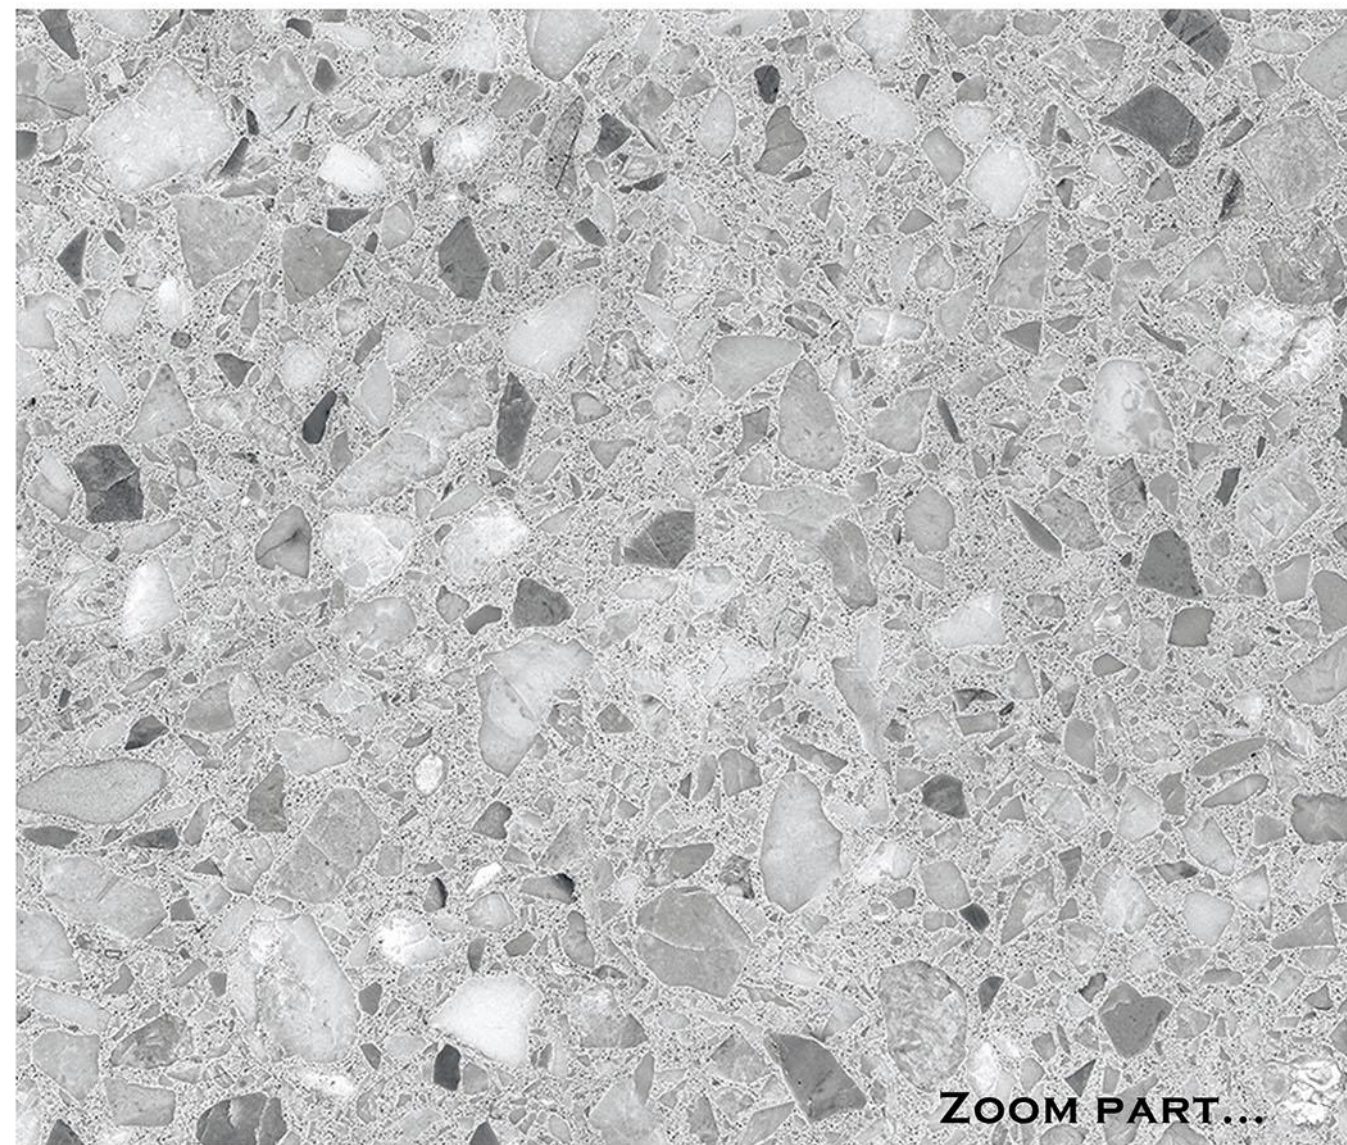

**TERRAZO
COLLECTION**

600X
1200MM
MATT
FINISH

**ASIAN
GREY**

RANDOM FACES