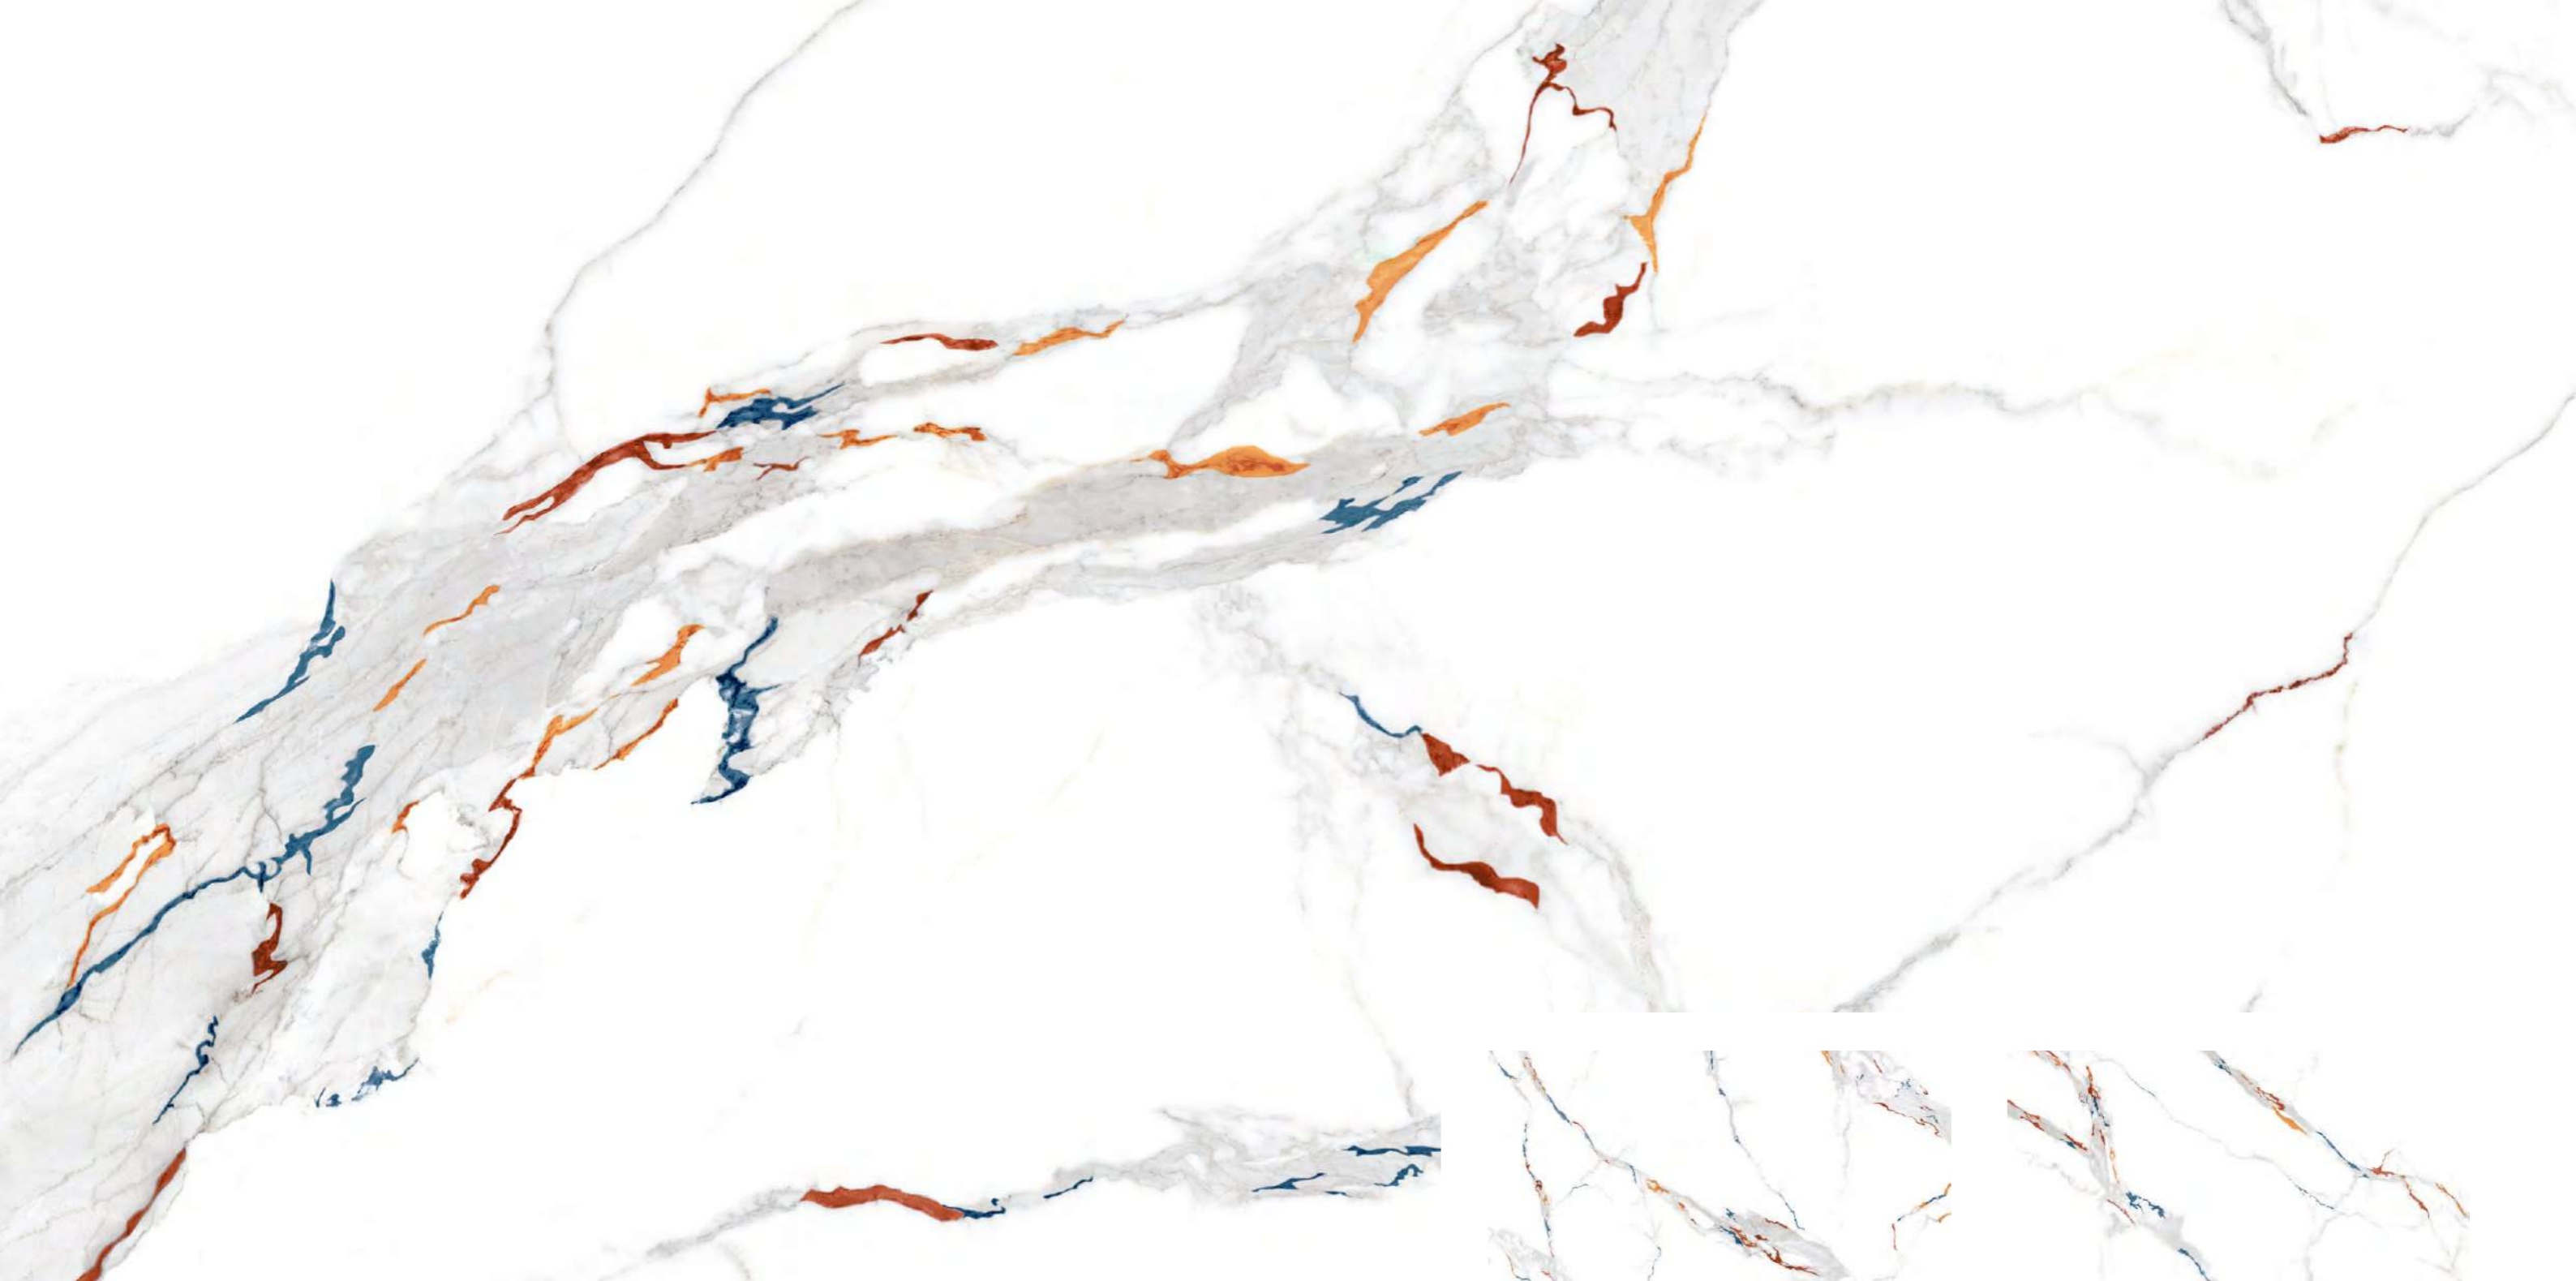

# CALACATTA PRISM STRIP

Finish:  
**Carving Effect**

Size:  
**600x1200mm**

Thickness:  
**9 mm**

Random:  
**03**

**MOZILLA**  
EXQUISITE SURFACES

**CALACATTA**  
**PRISM**  
**PLAIN**

Finish:  
**Carving Effect**