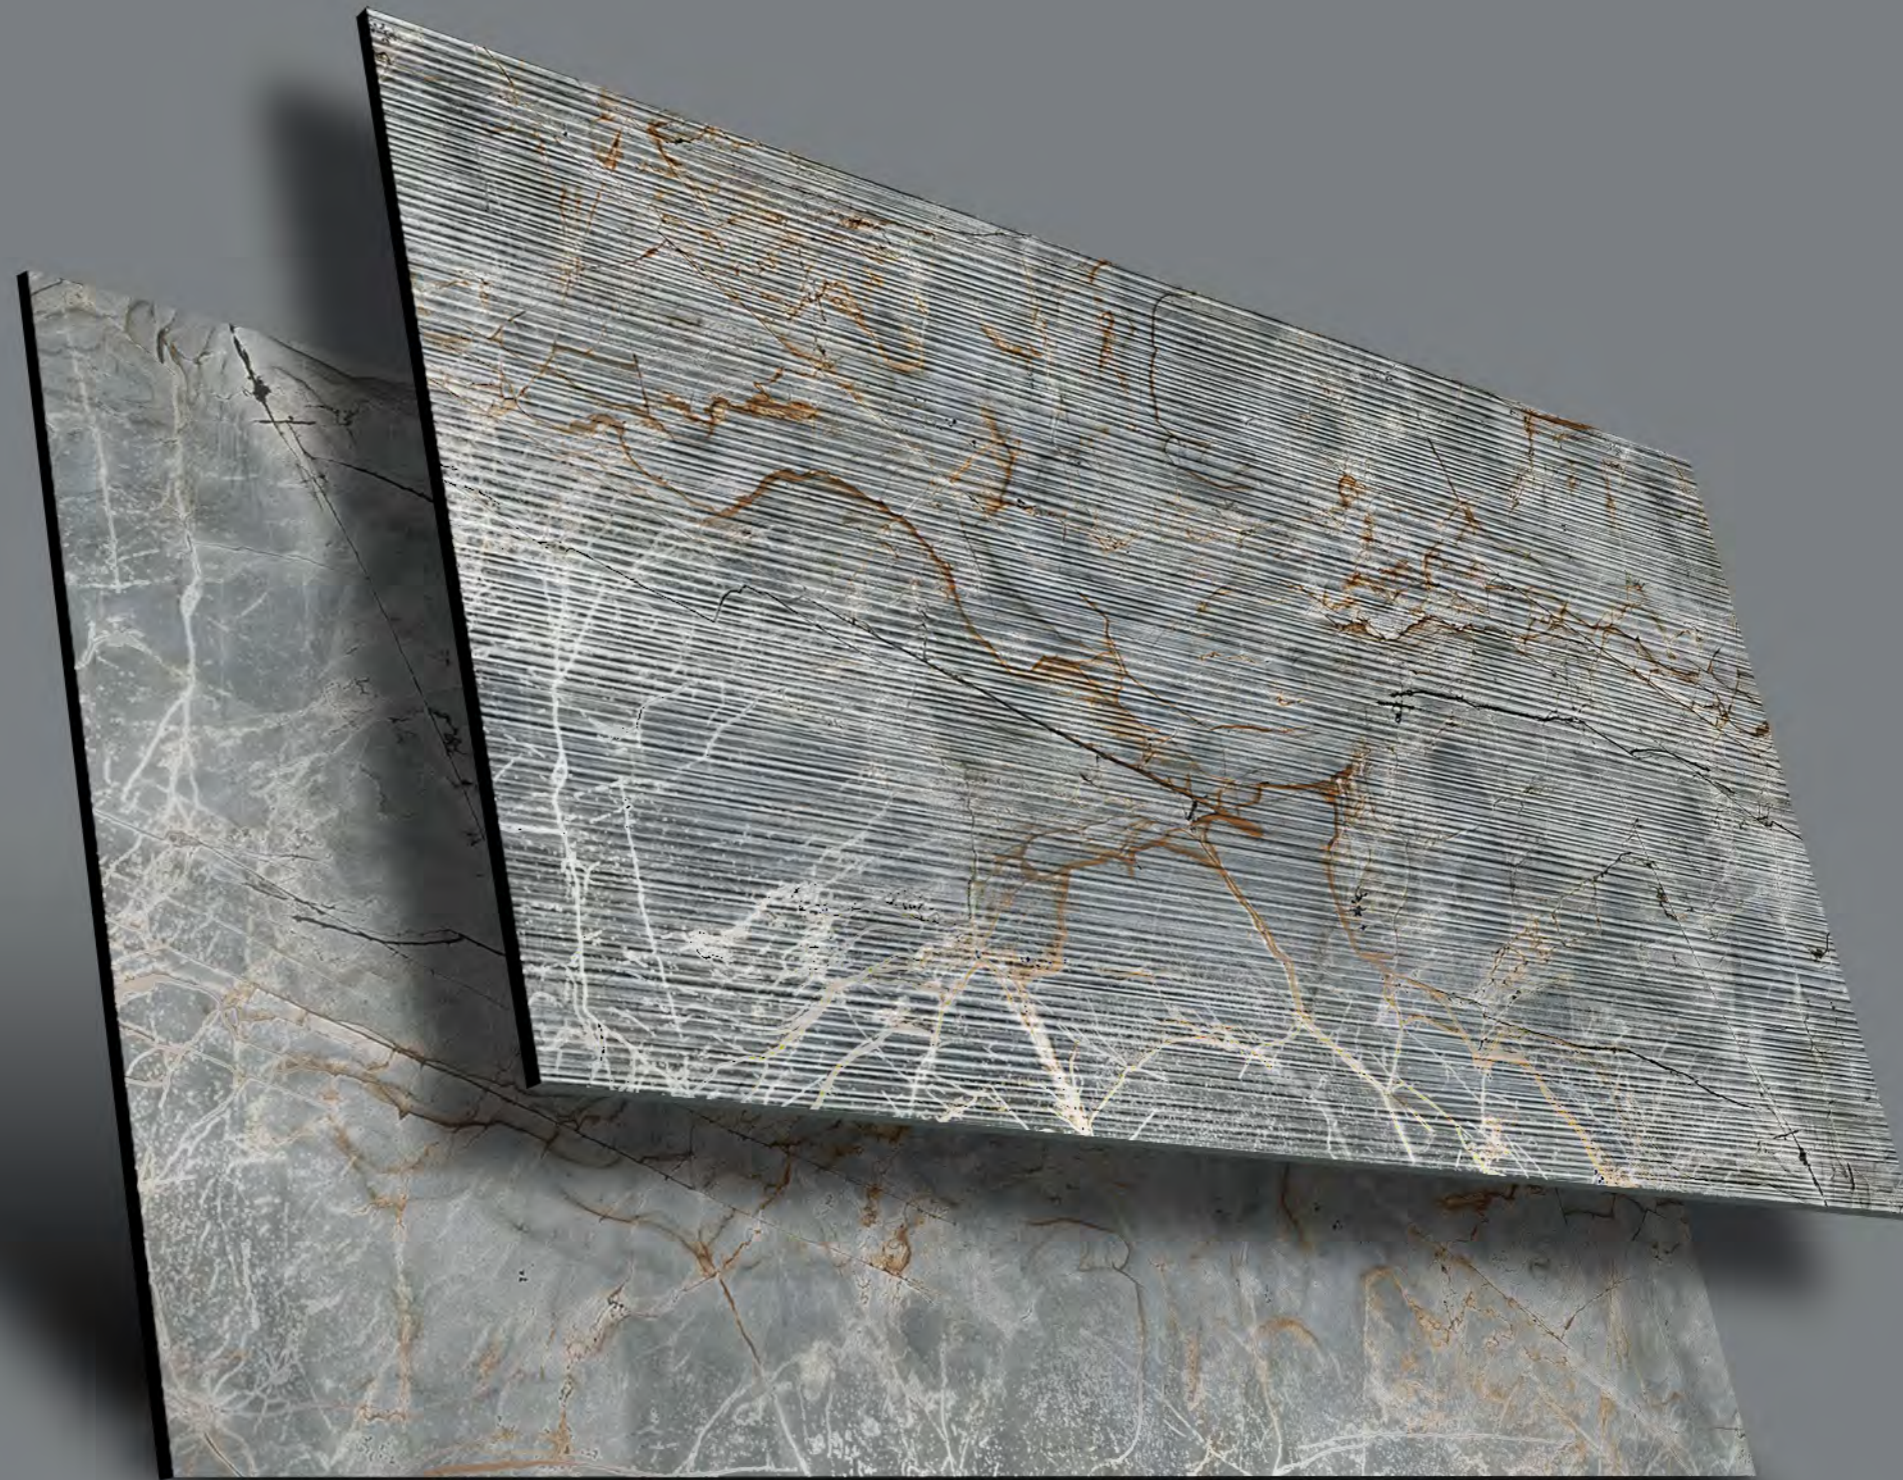

STRIP
PUNCH

**600x
1200mm**

**BAKU
NERO**