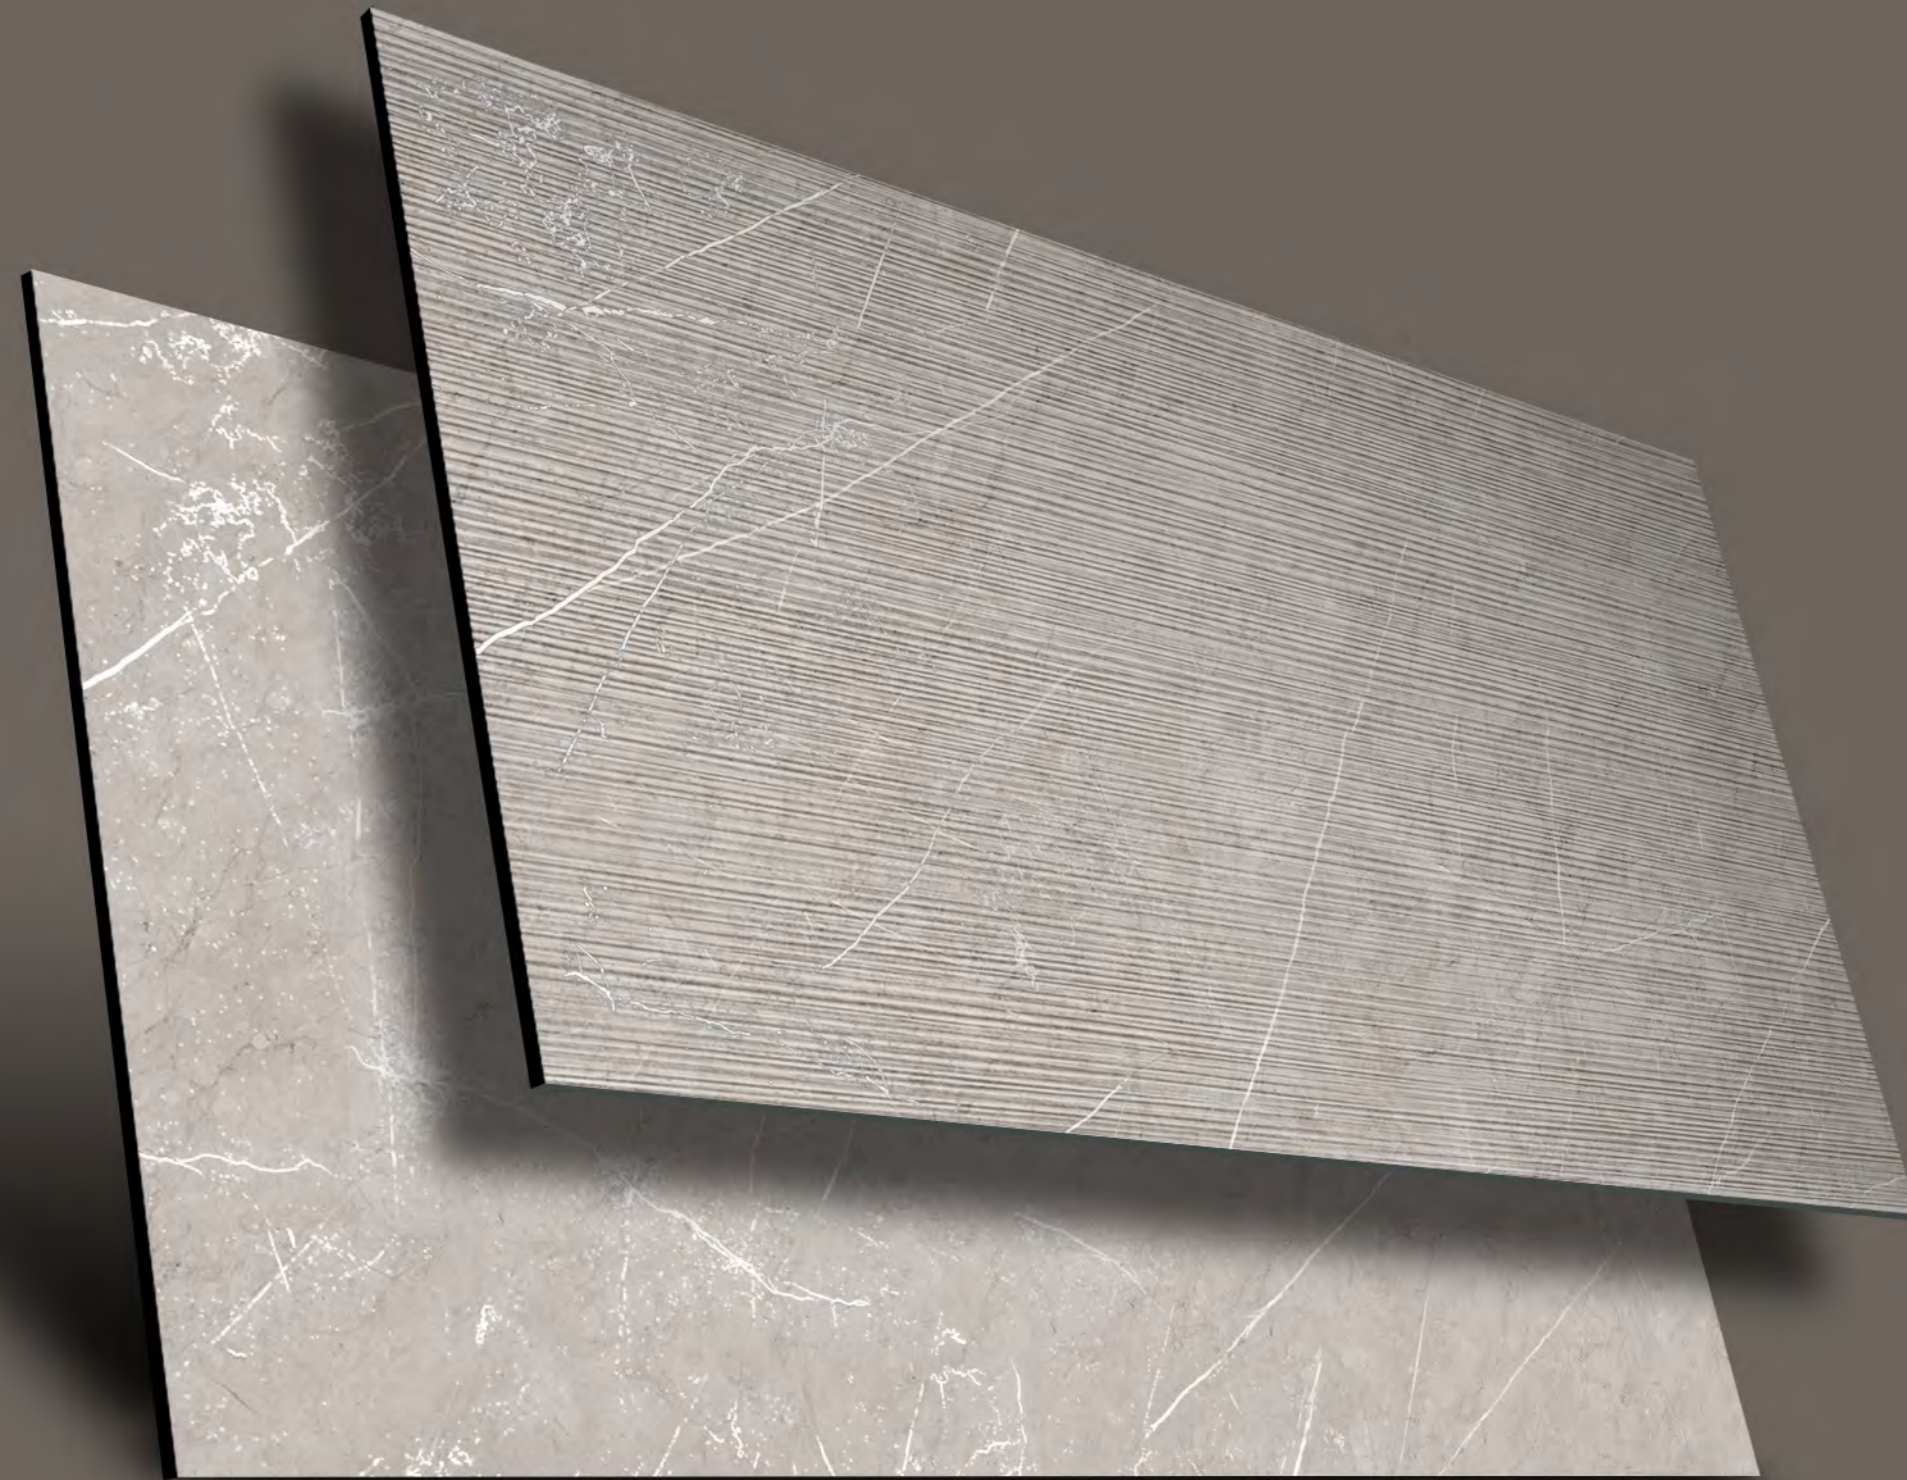

**STRIP
PUNCH**

**600x
1200mm**

**ASTRID
BIANCO**