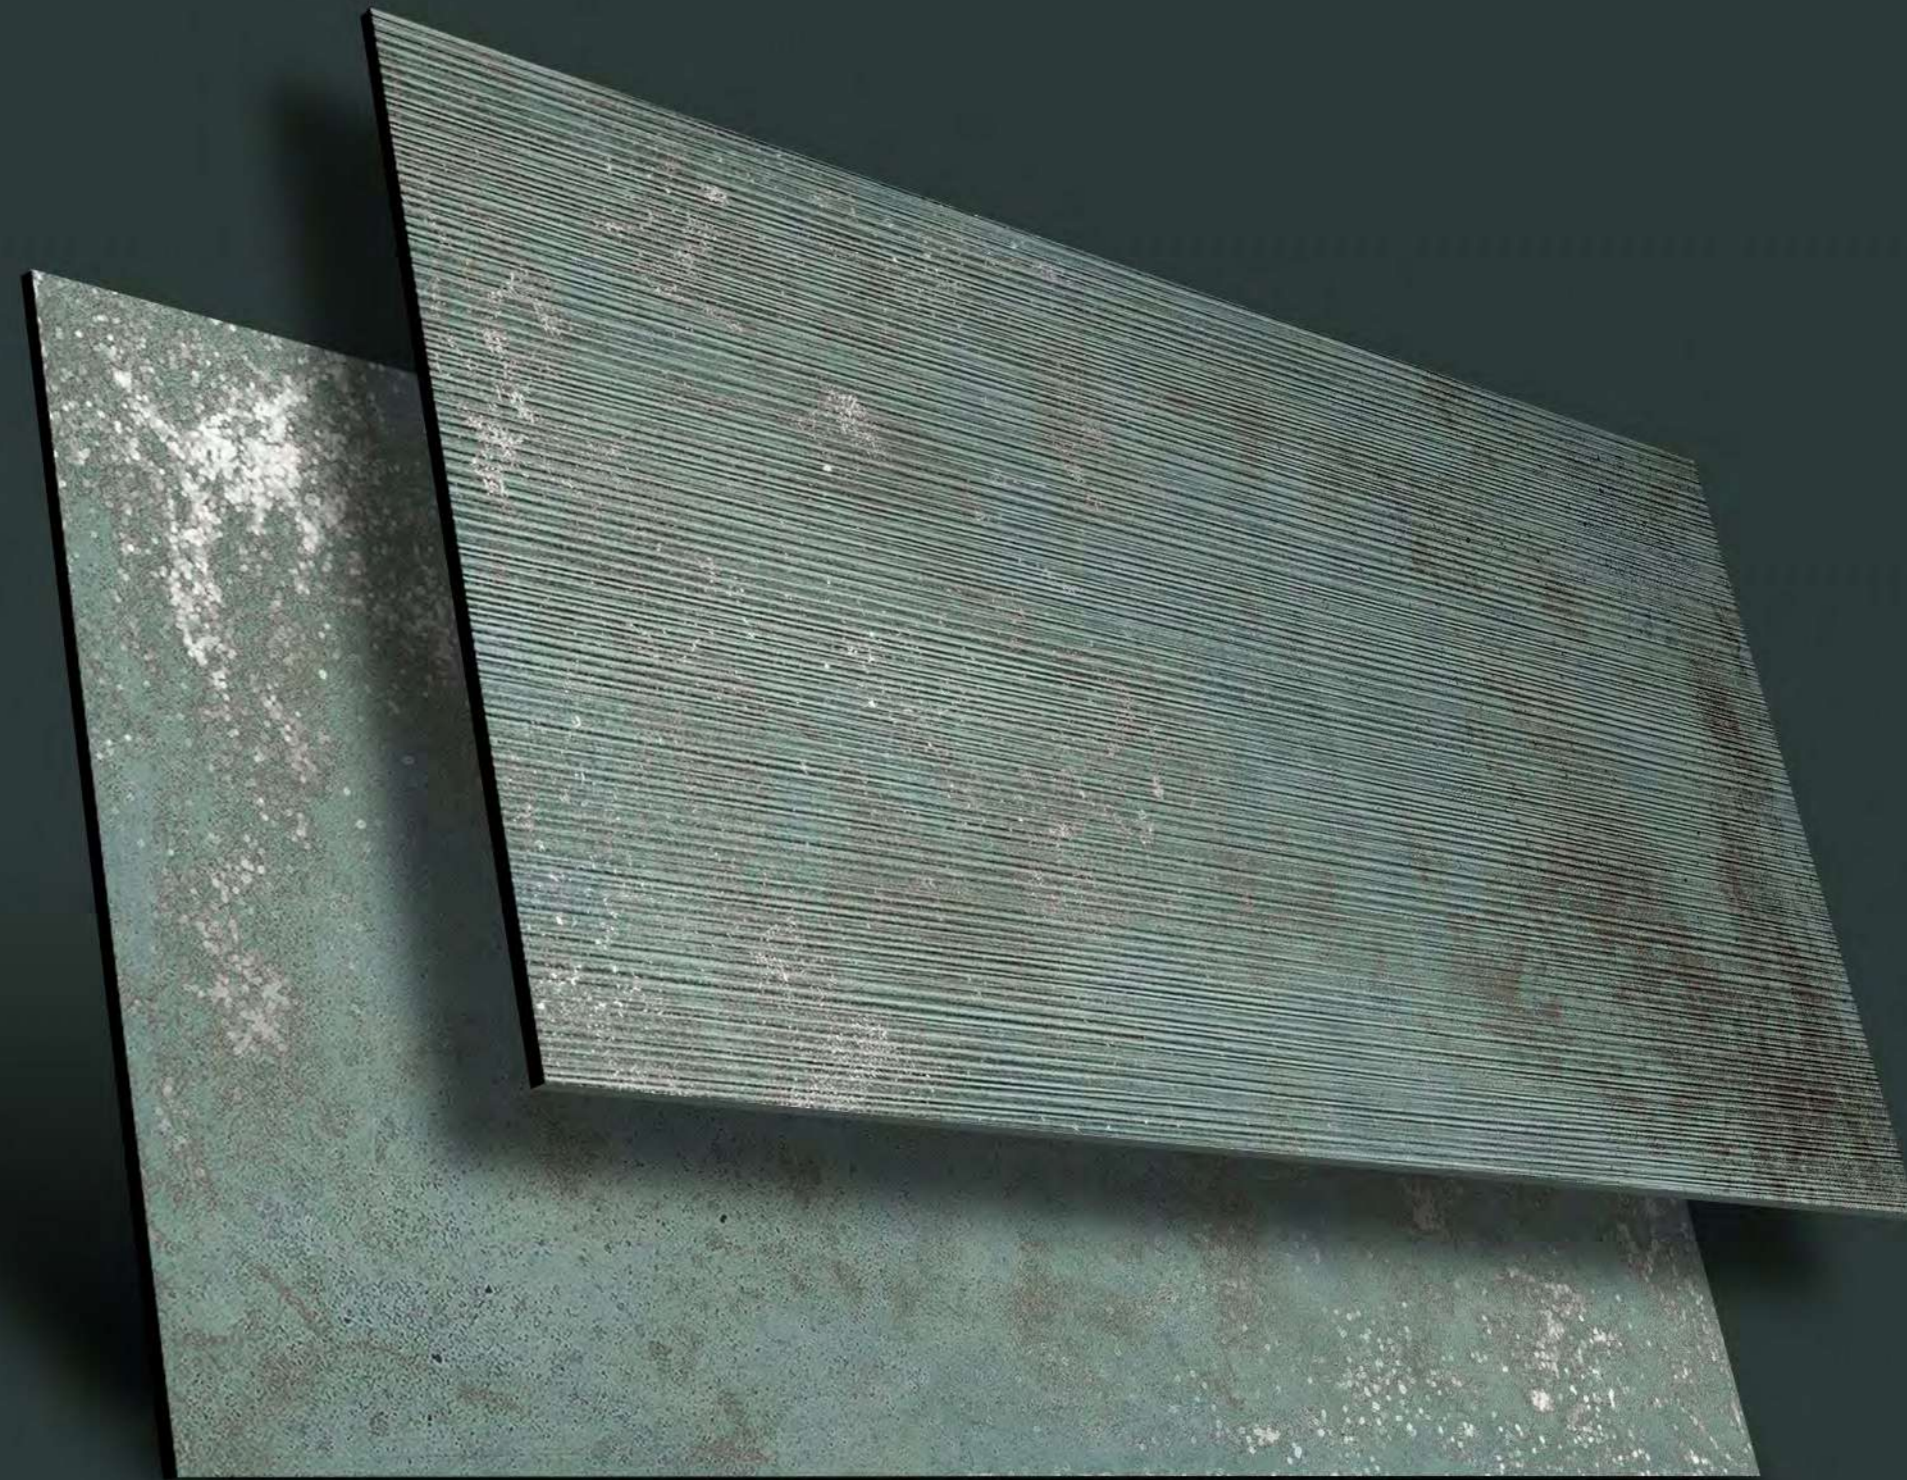

Finish:  
**Carving Effect**

Size:  
**600x1200mm**

Thickness:  
**9 mm**

Random:  
**03**

**MOZILLA**  
EXQUISITE SURFACES

**STRIP  
PUNCH**

**600x  
1200mm**

**TINNY  
METALLIC**