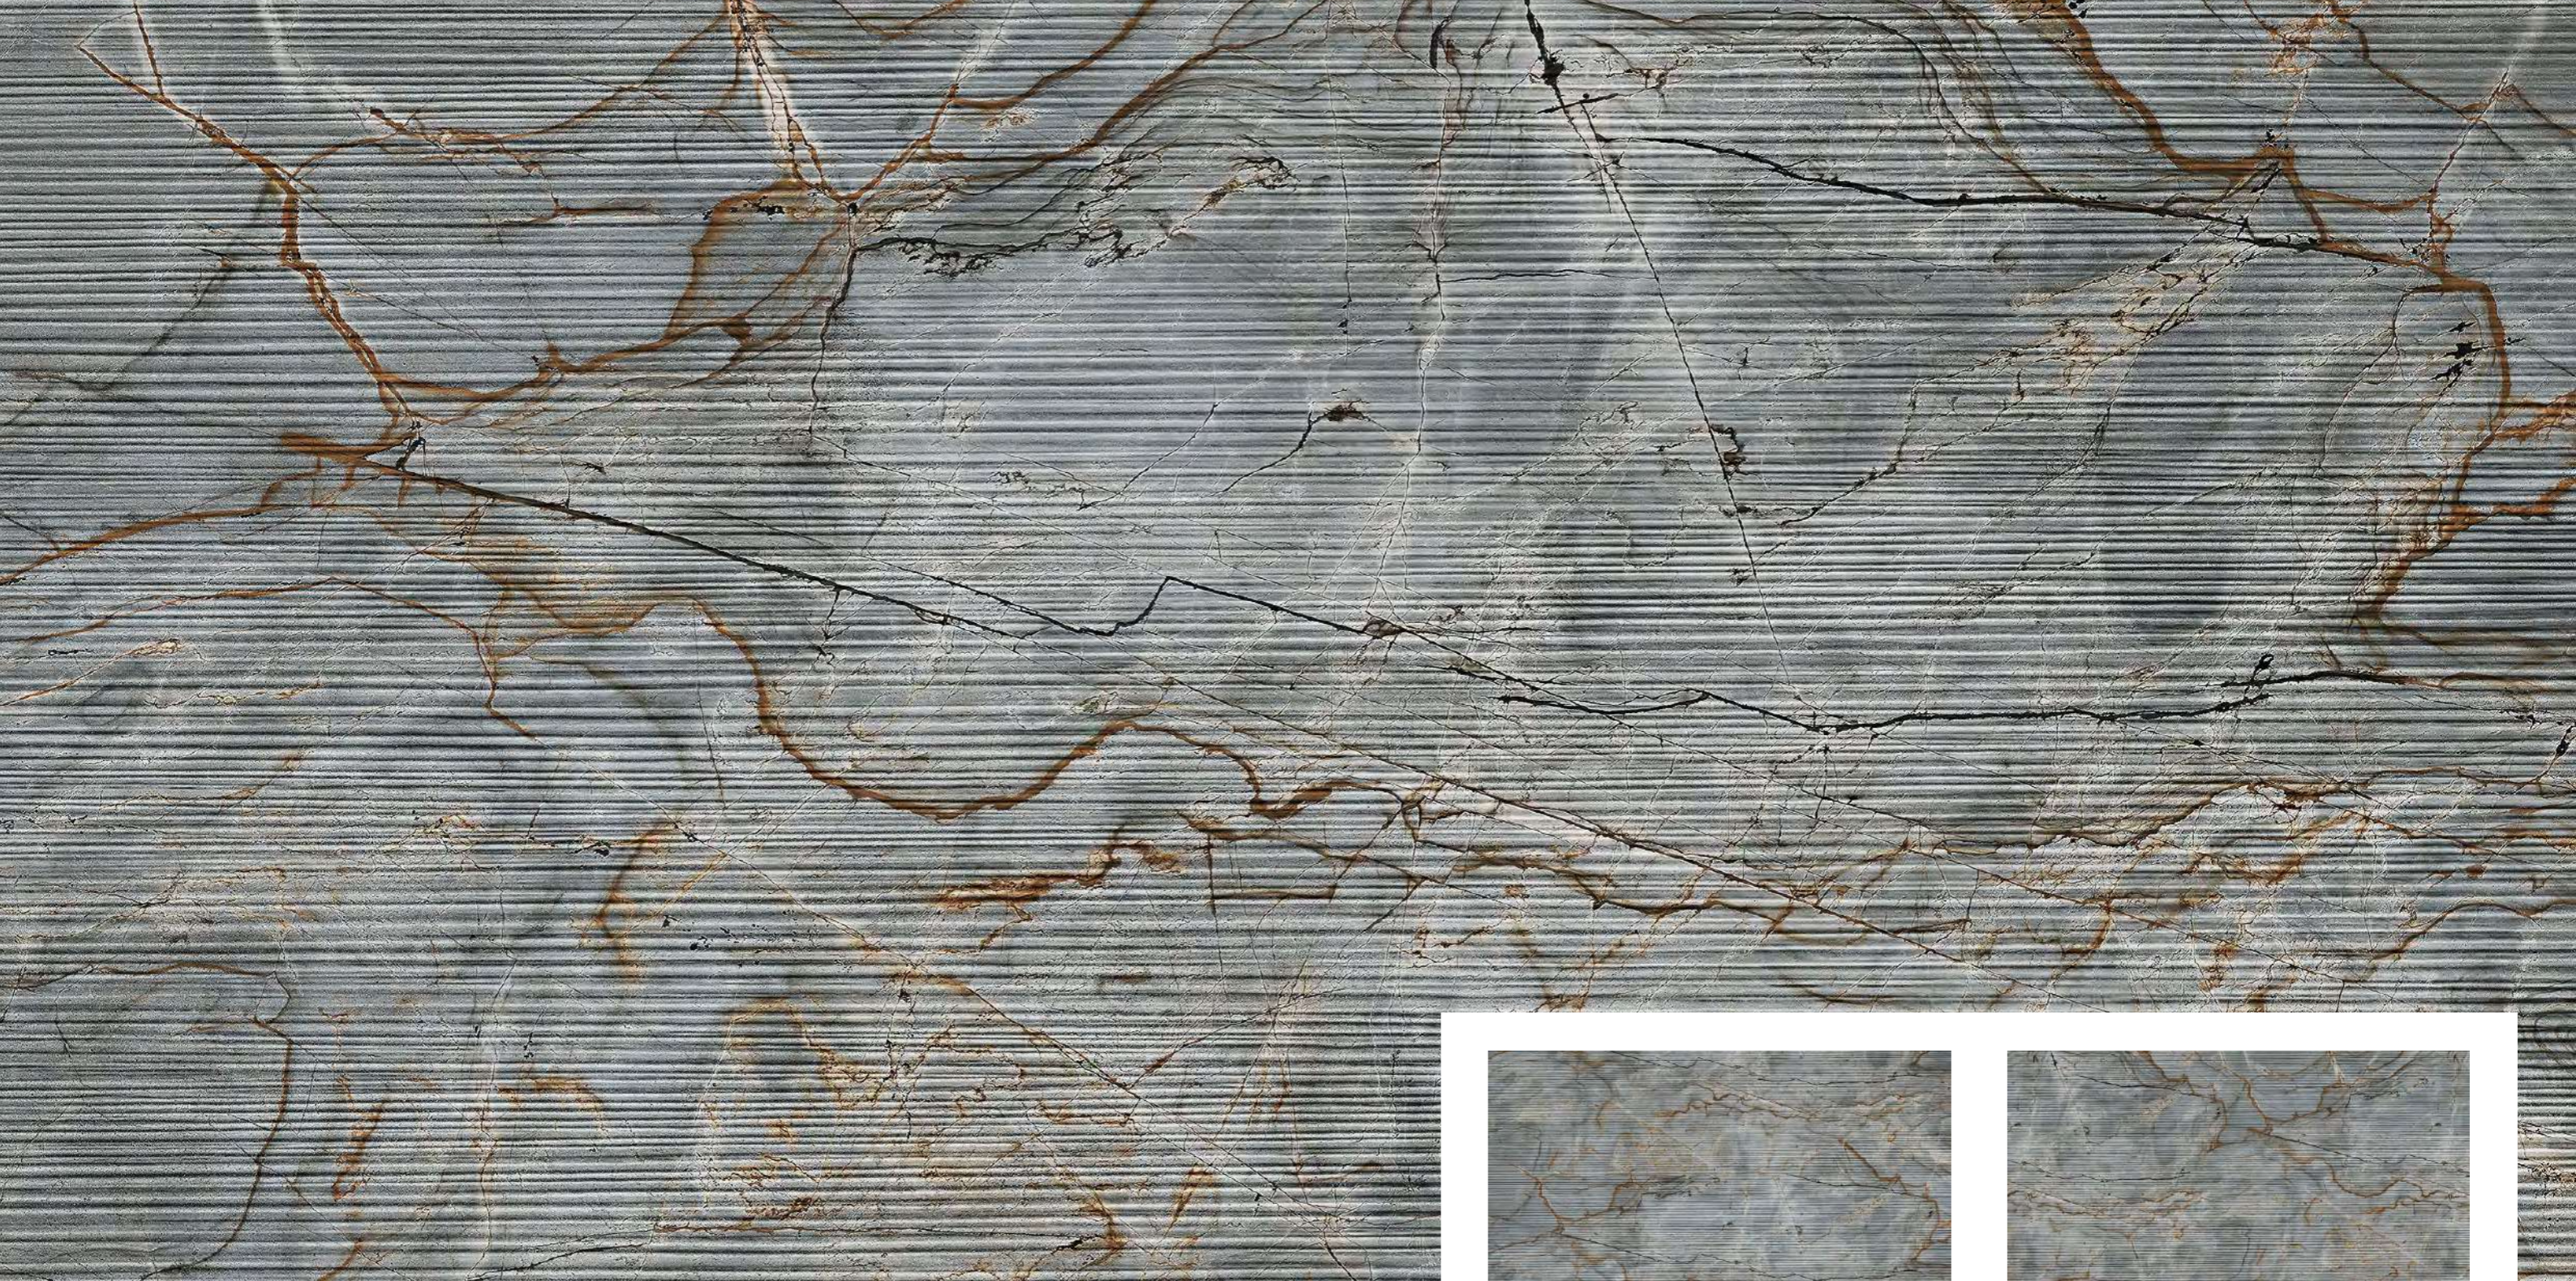

Size:  
**600x1200mm**

Thickness:  
**9 mm**

Random:  
**03**

**MOZILLA**  
EXQUISITE SURFACES

STRIP  
PUNCH

**600x  
1200mm**

**BAKU  
NERO**