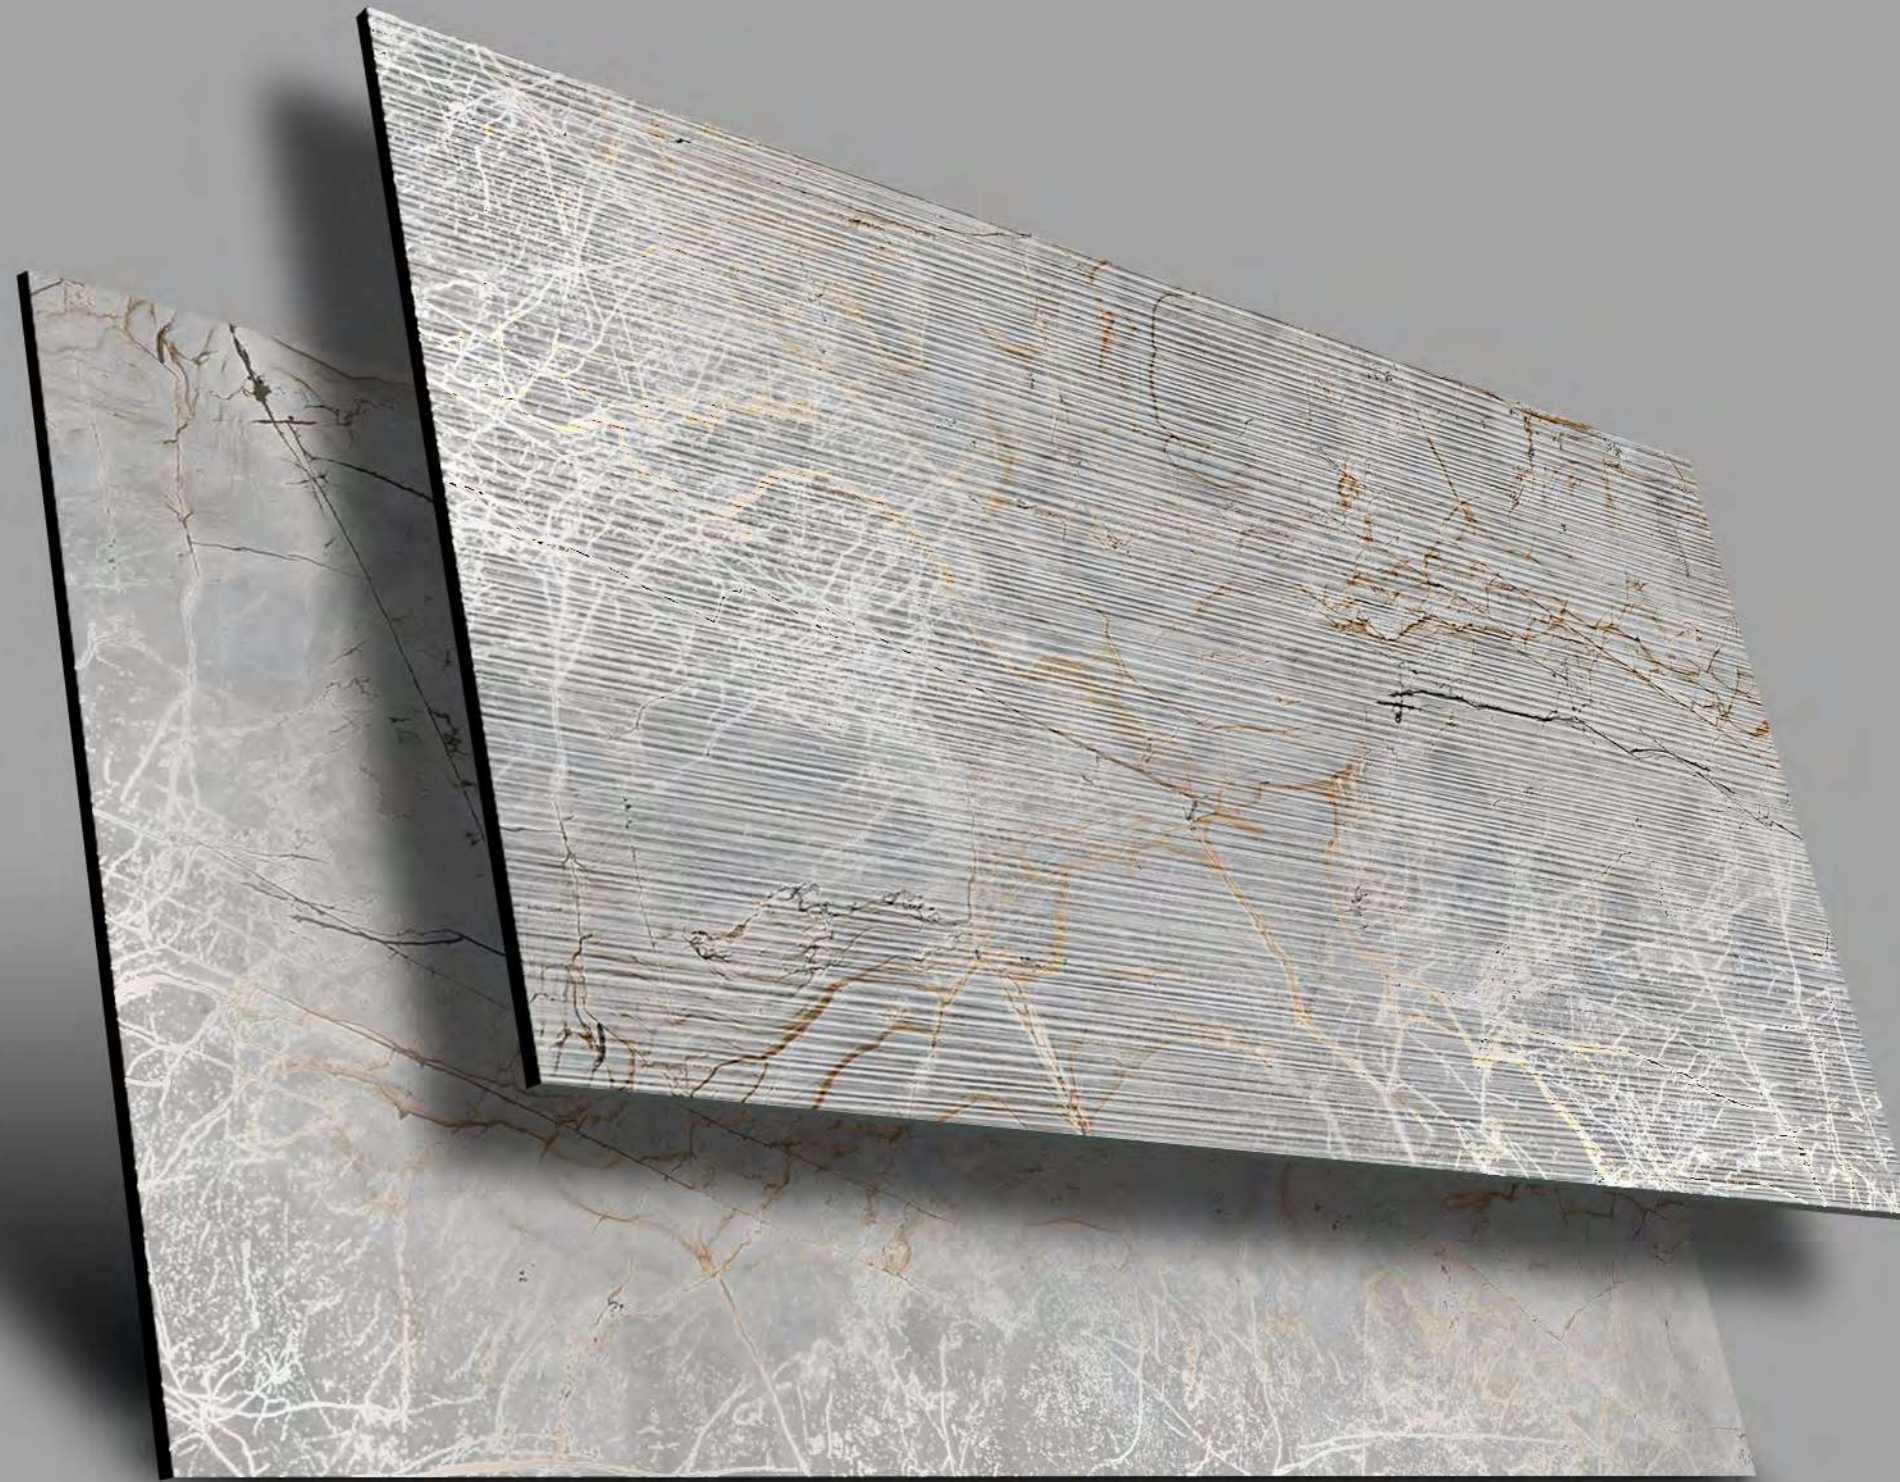

Size:  
**600x1200mm**

Thickness:  
**9 mm**

Random:  
**03**

**MOZILLA**  
EXQUISITE SURFACES

STRIP  
PUNCH

**600x  
1200mm**

**BAKU  
GREY**