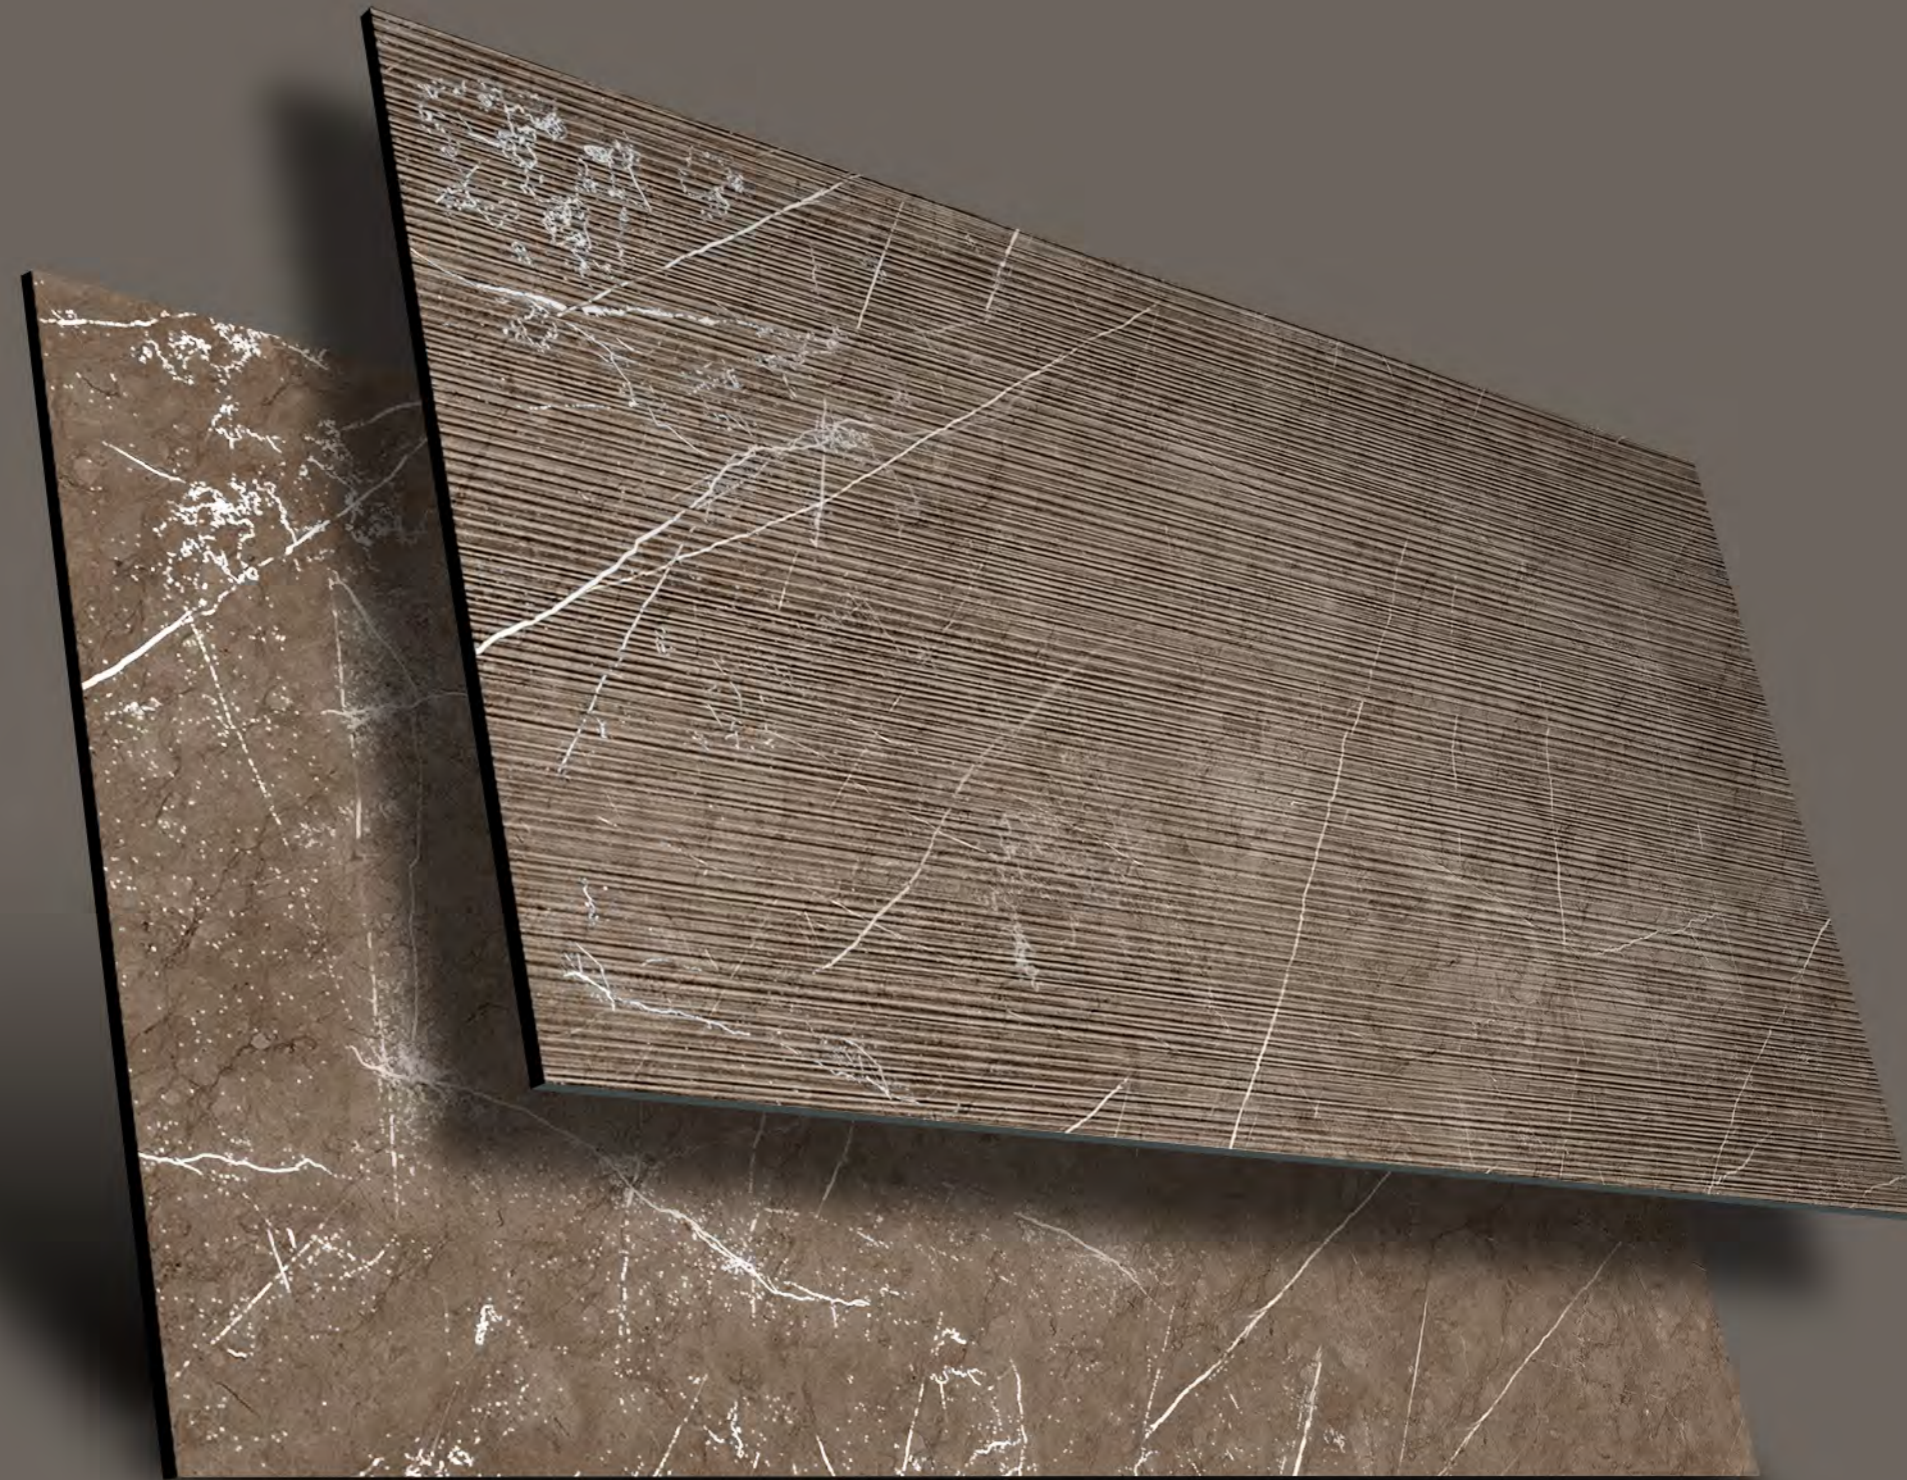

STRIP
PUNCH

**600x
1200mm**

**ASTRID
BROWN**