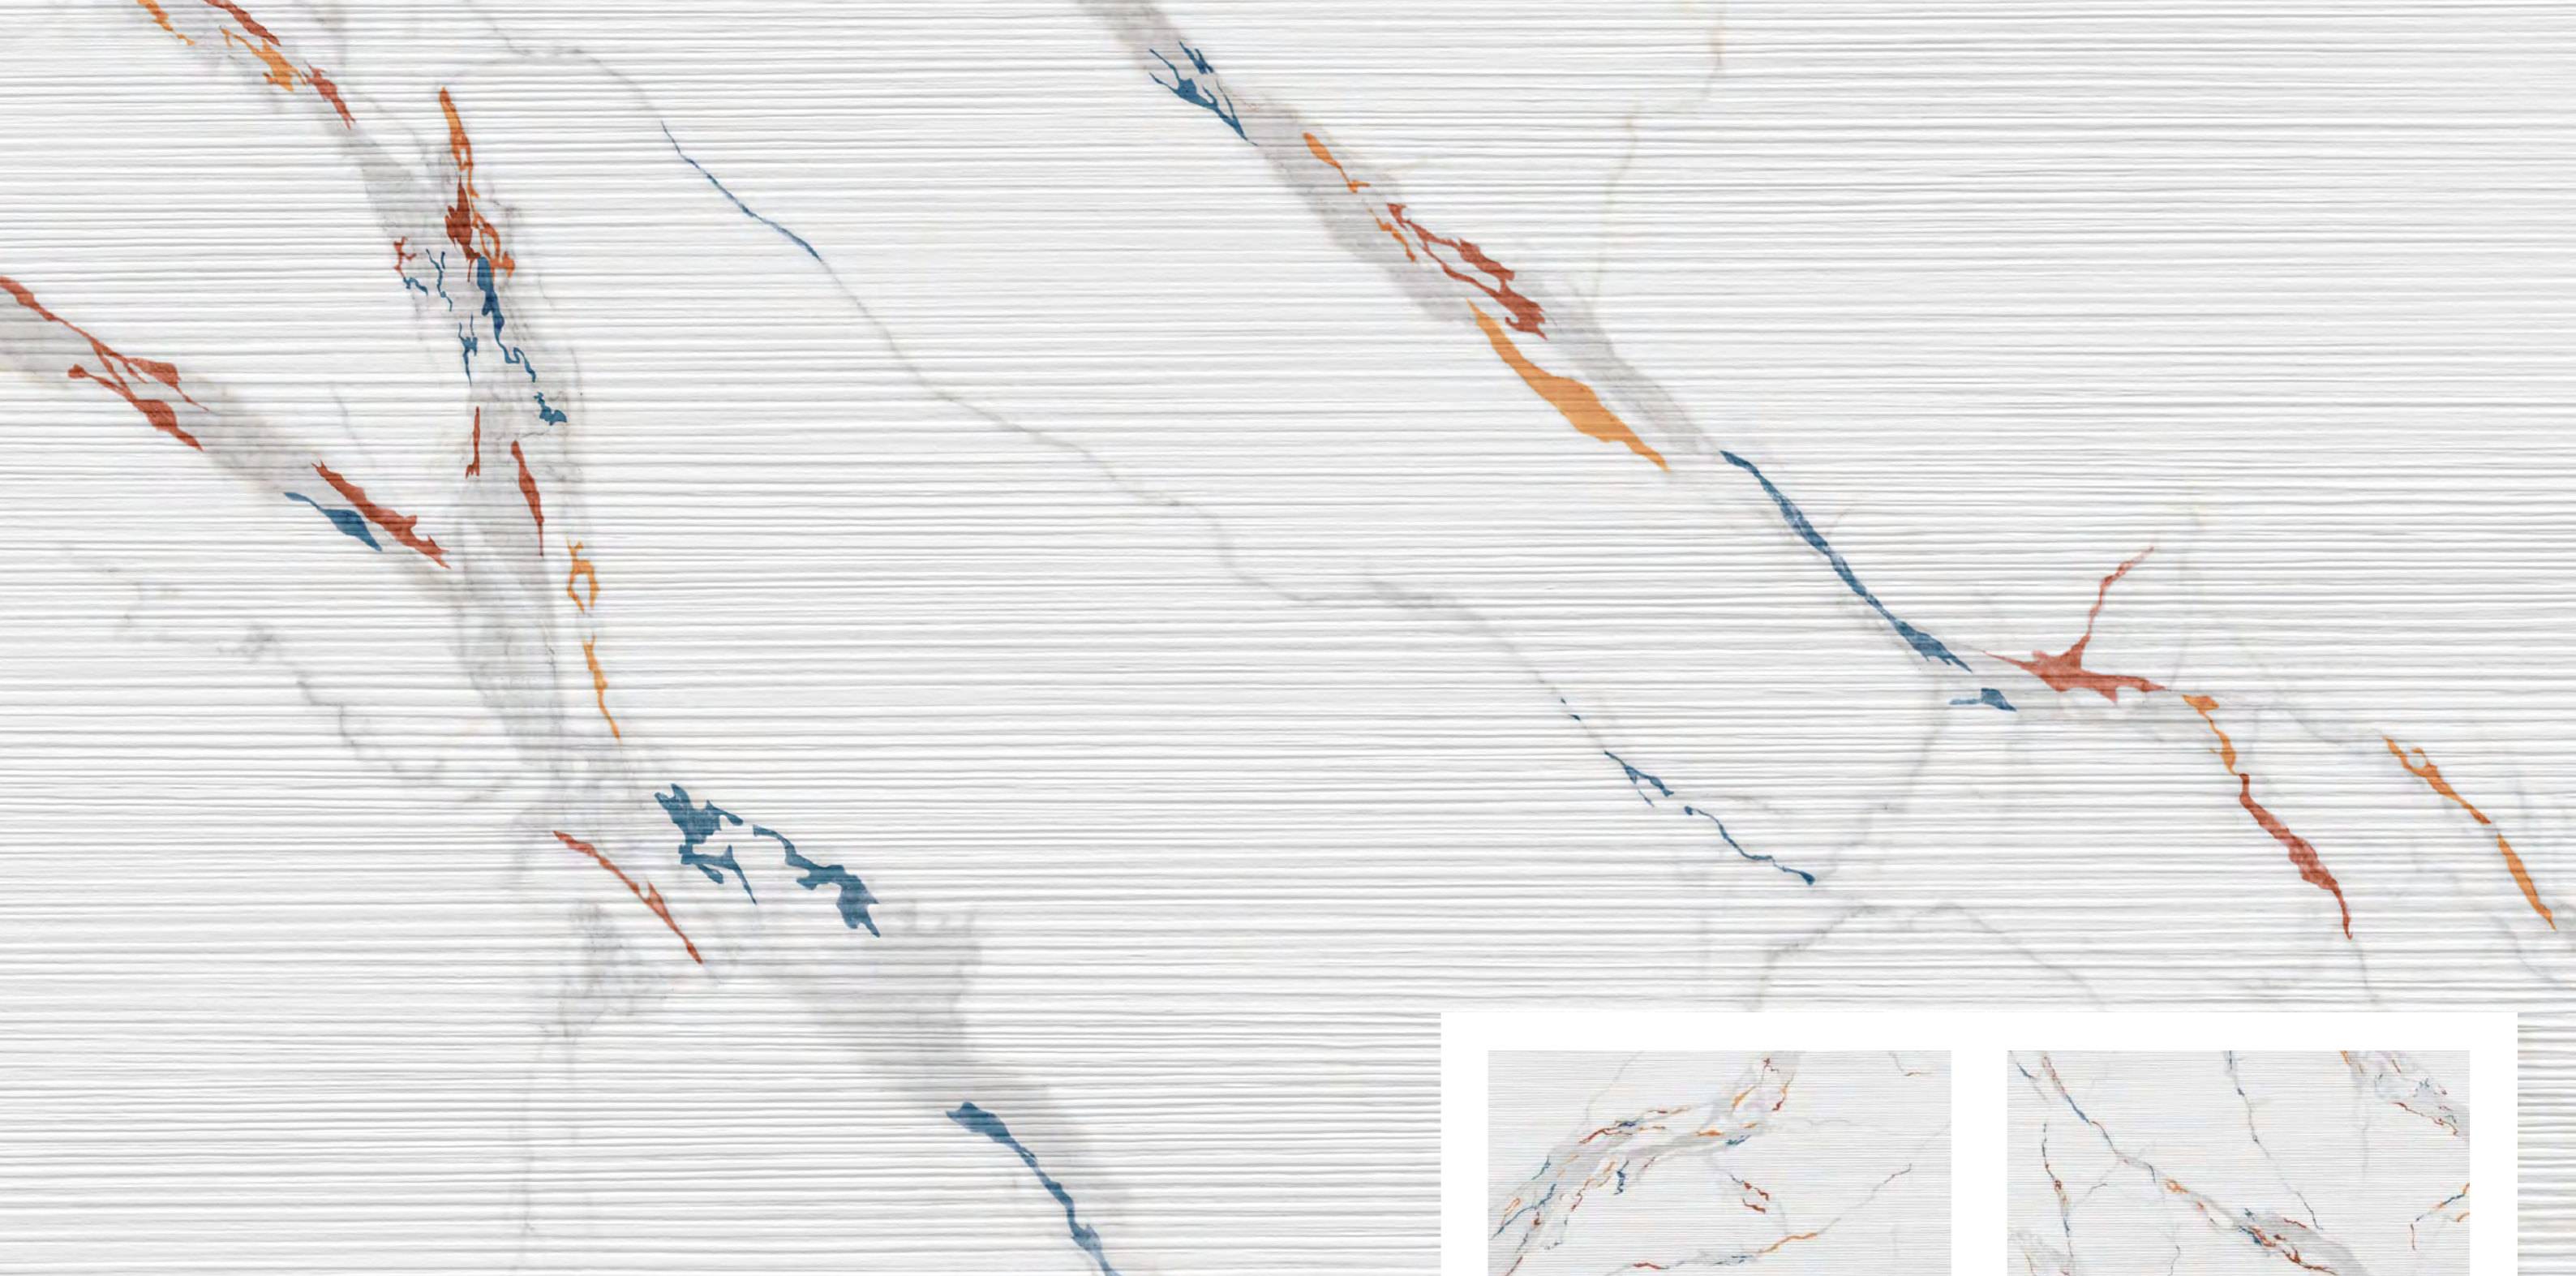

# CALACATTA PRISM STRIP

Finish:  
**Carving Effect**

Size:  
**600x1200mm**

Thickness:  
**9 mm**

Random:  
**03**

**MOZILLA**  
EXQUISITE SURFACES

**CALACATTA**  
**PRISM**  
**PLAIN**

Finish:  
**Carving Effect**