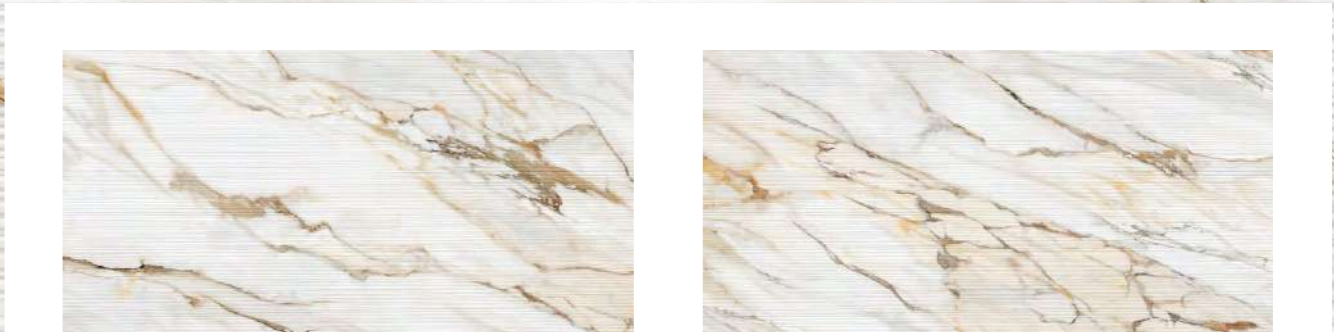

Size:  
**600x1200mm**

Thickness:  
**9 mm**

Random:  
**03**

**MOZILLA**  
EXQUISITE SURFACES

**STRIP  
PUNCH**

**600x  
1200mm**

**CALACATTA  
BORGHINI**

**CALACATTA  
BORGHINI  
STRIP**