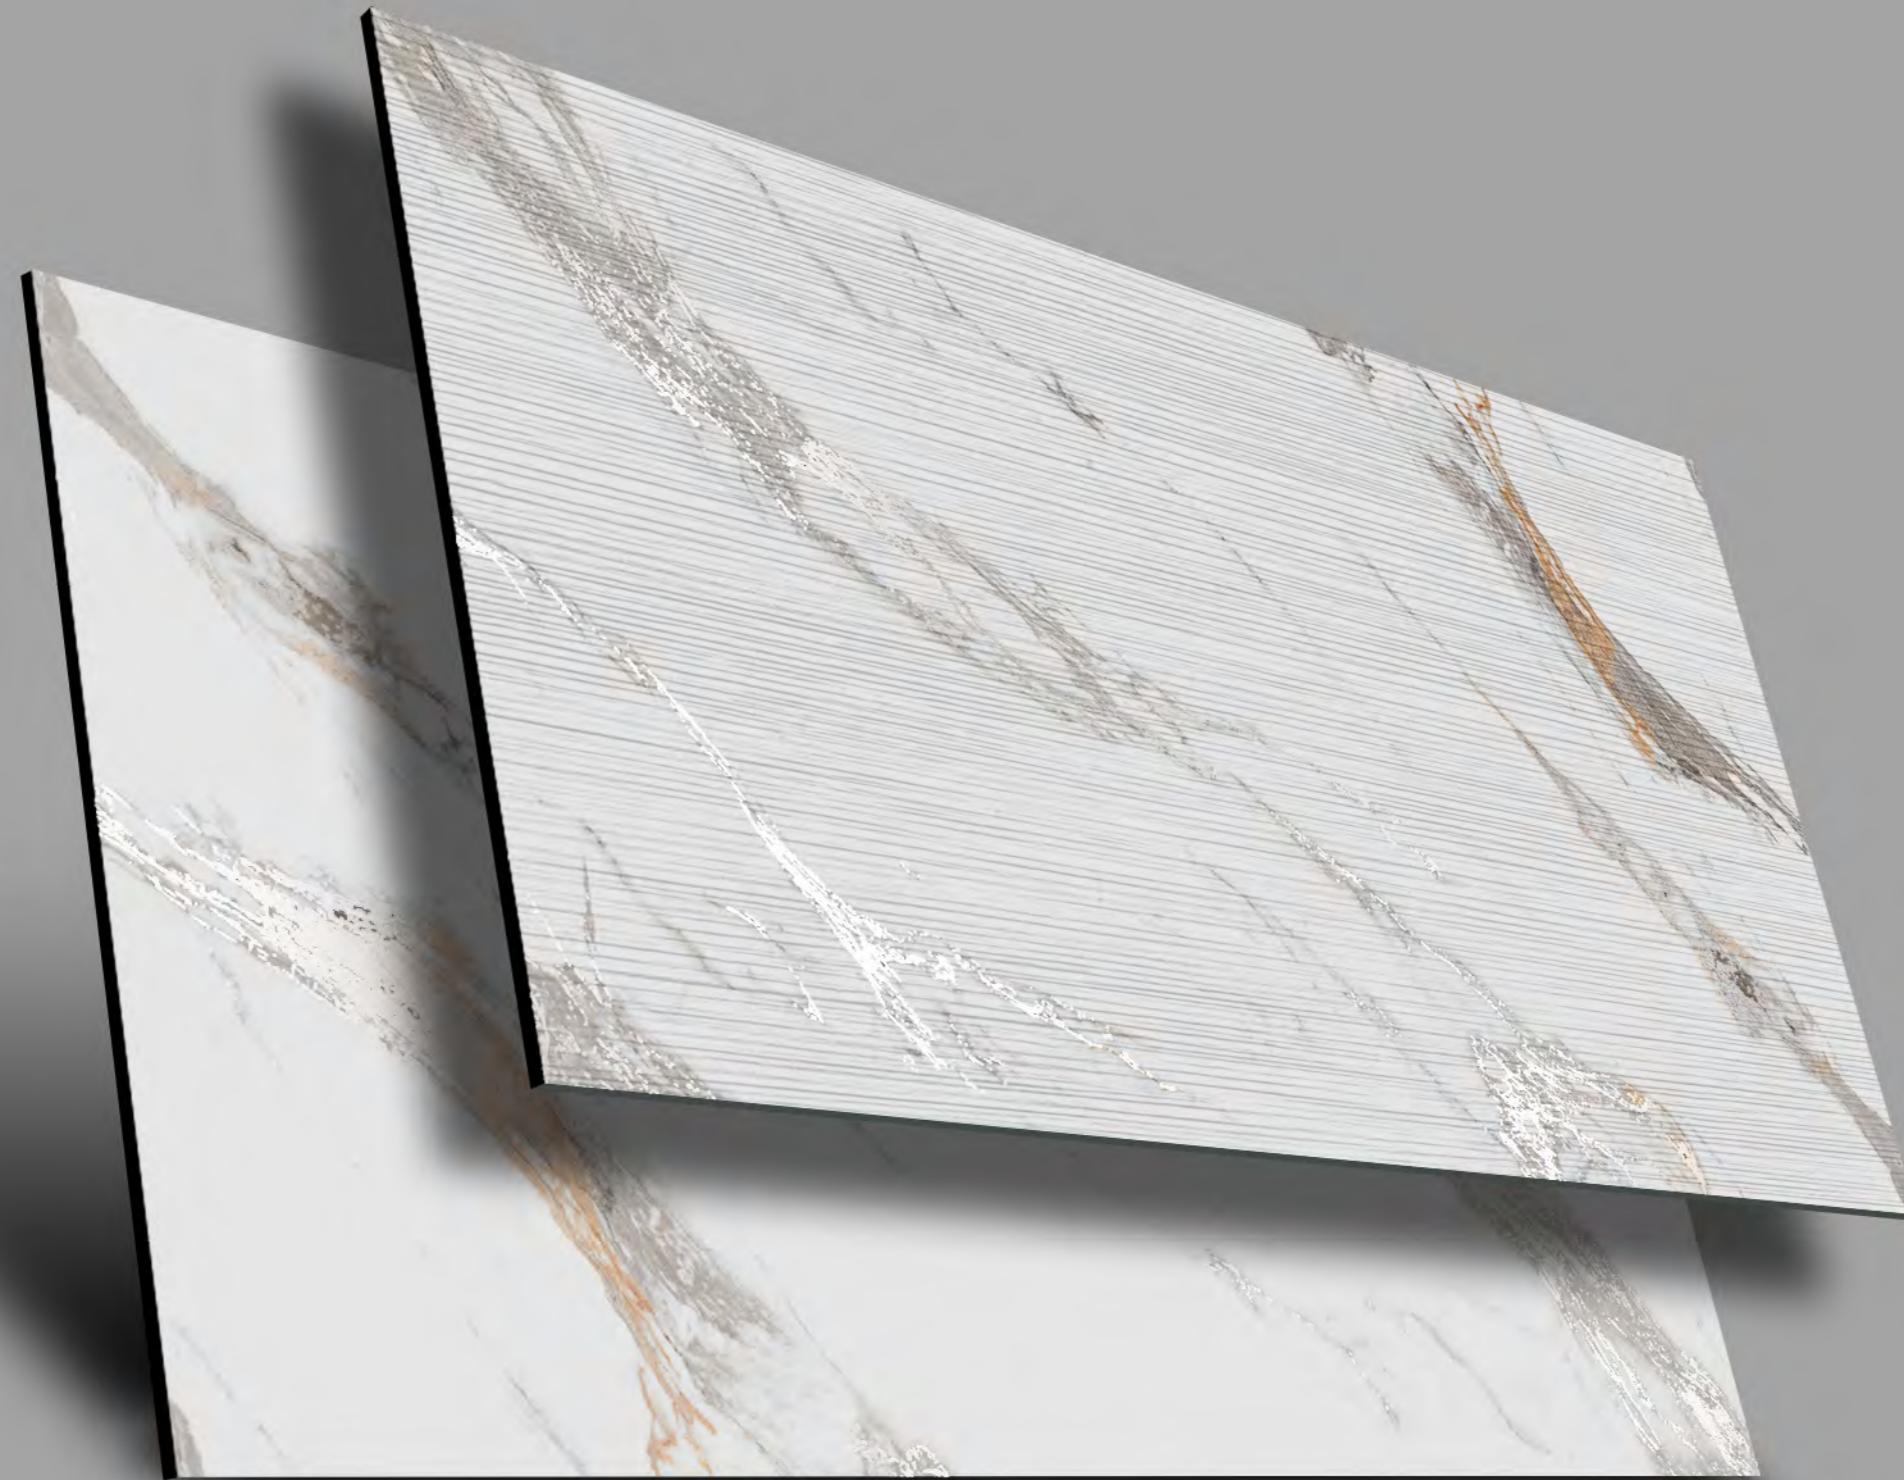

Size:  
**600x1200mm**

Thickness:  
**9 mm**

Random:  
**03**

**MOZILLA**  
EXQUISITE SURFACES

STRIP  
PUNCH

**600x  
1200mm**

**JOSEFINE  
WHITE**