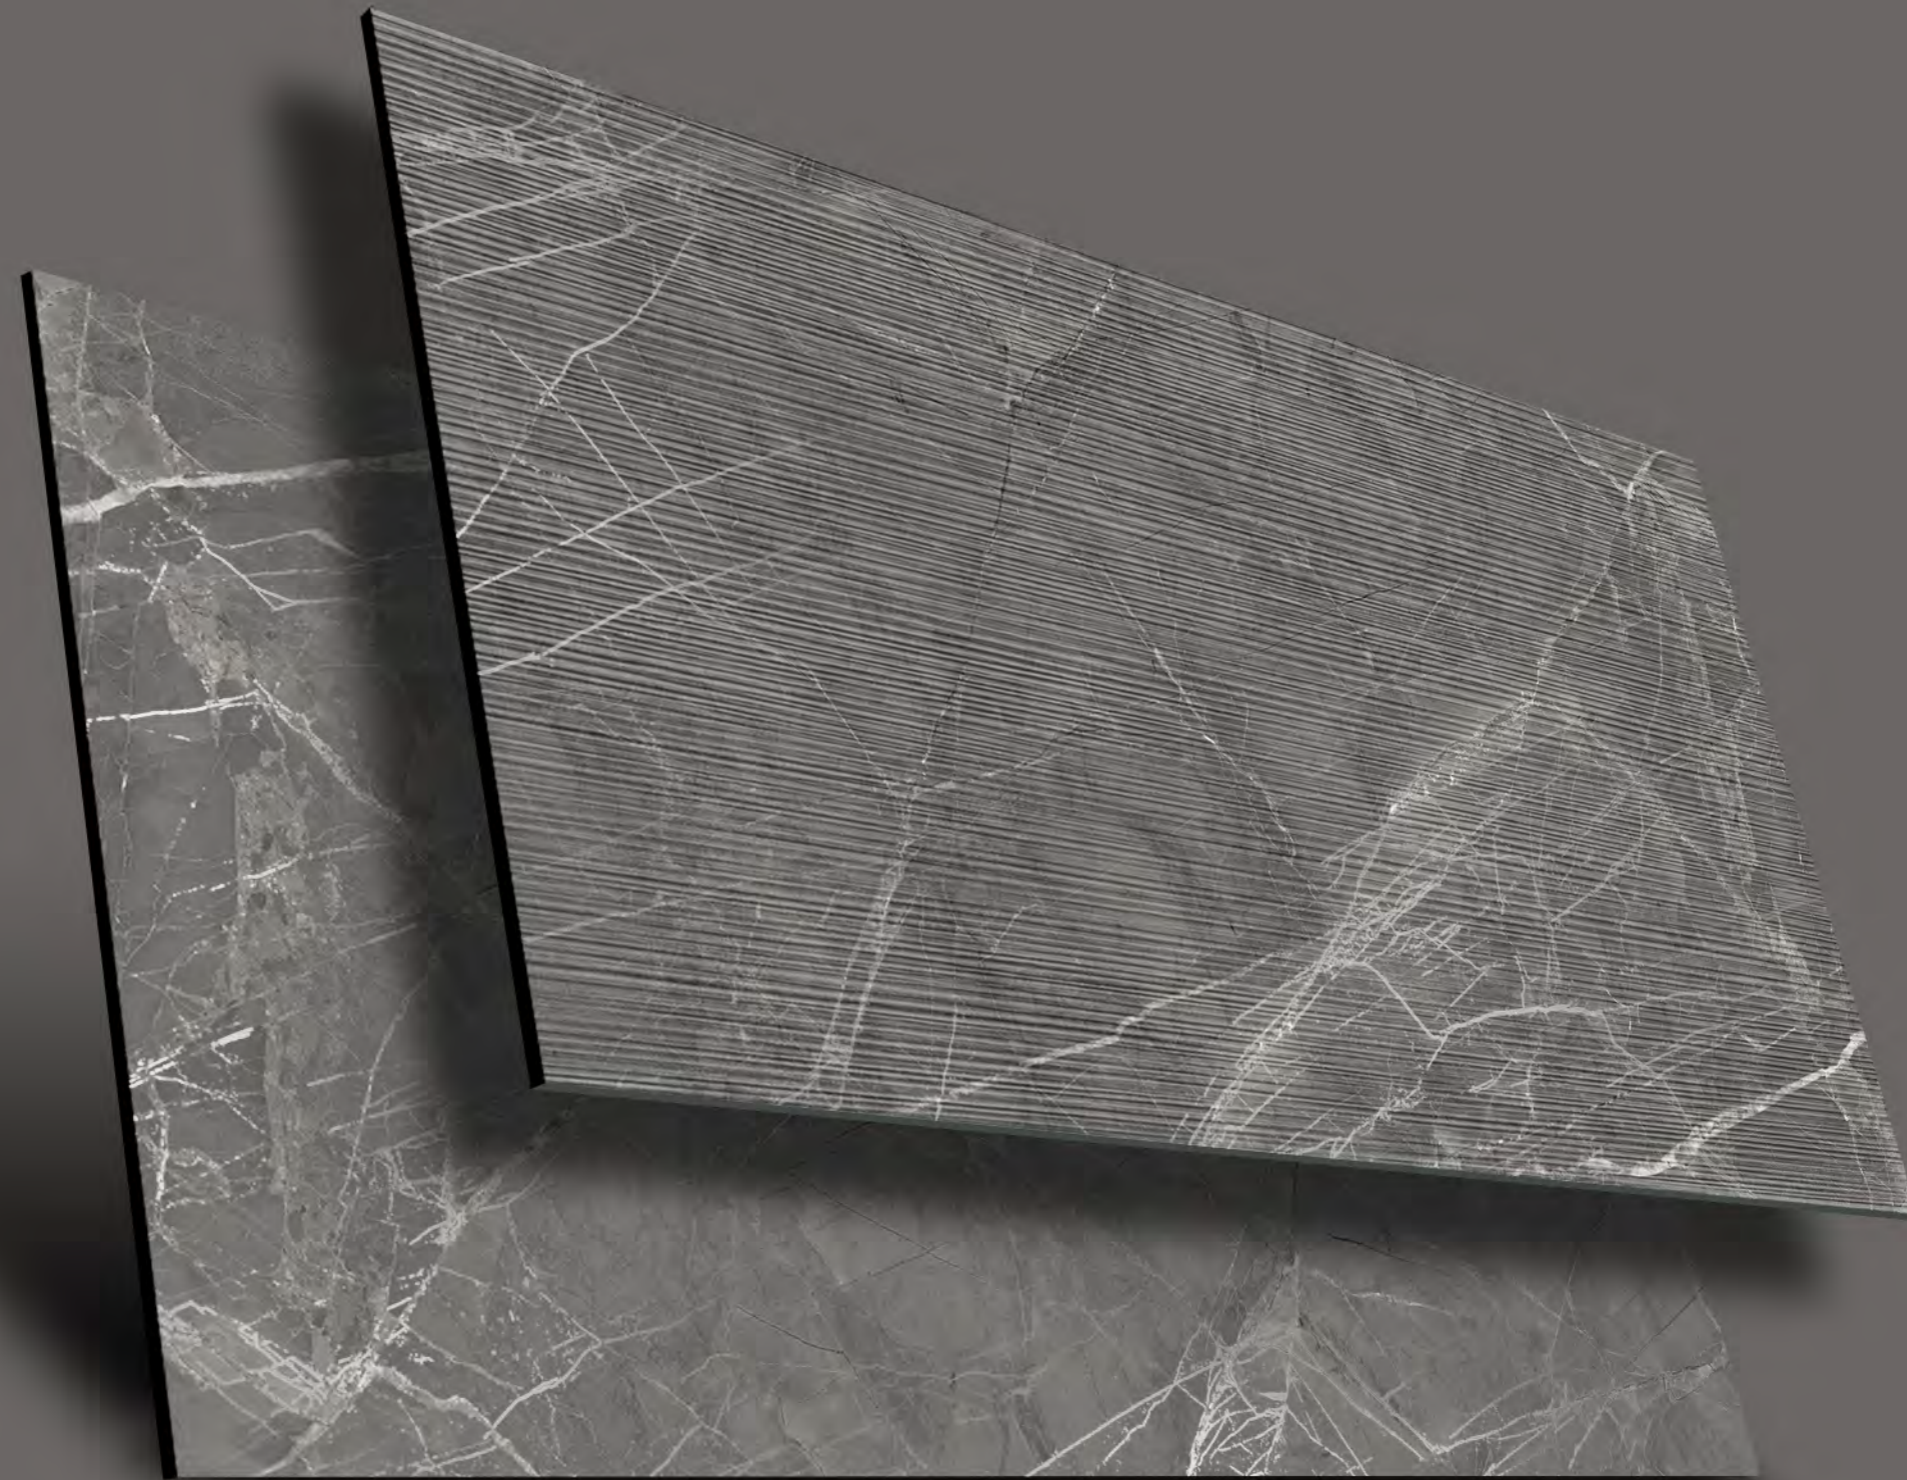

Finish:  
**Carving Effect**

Size:  
**600x1200mm**

Thickness:  
**9 mm**

Random:  
**03**

**MOZILLA**  
EXQUISITE SURFACES

**STRIP  
PUNCH**

**600x  
1200mm**

**SPA  
GREY**