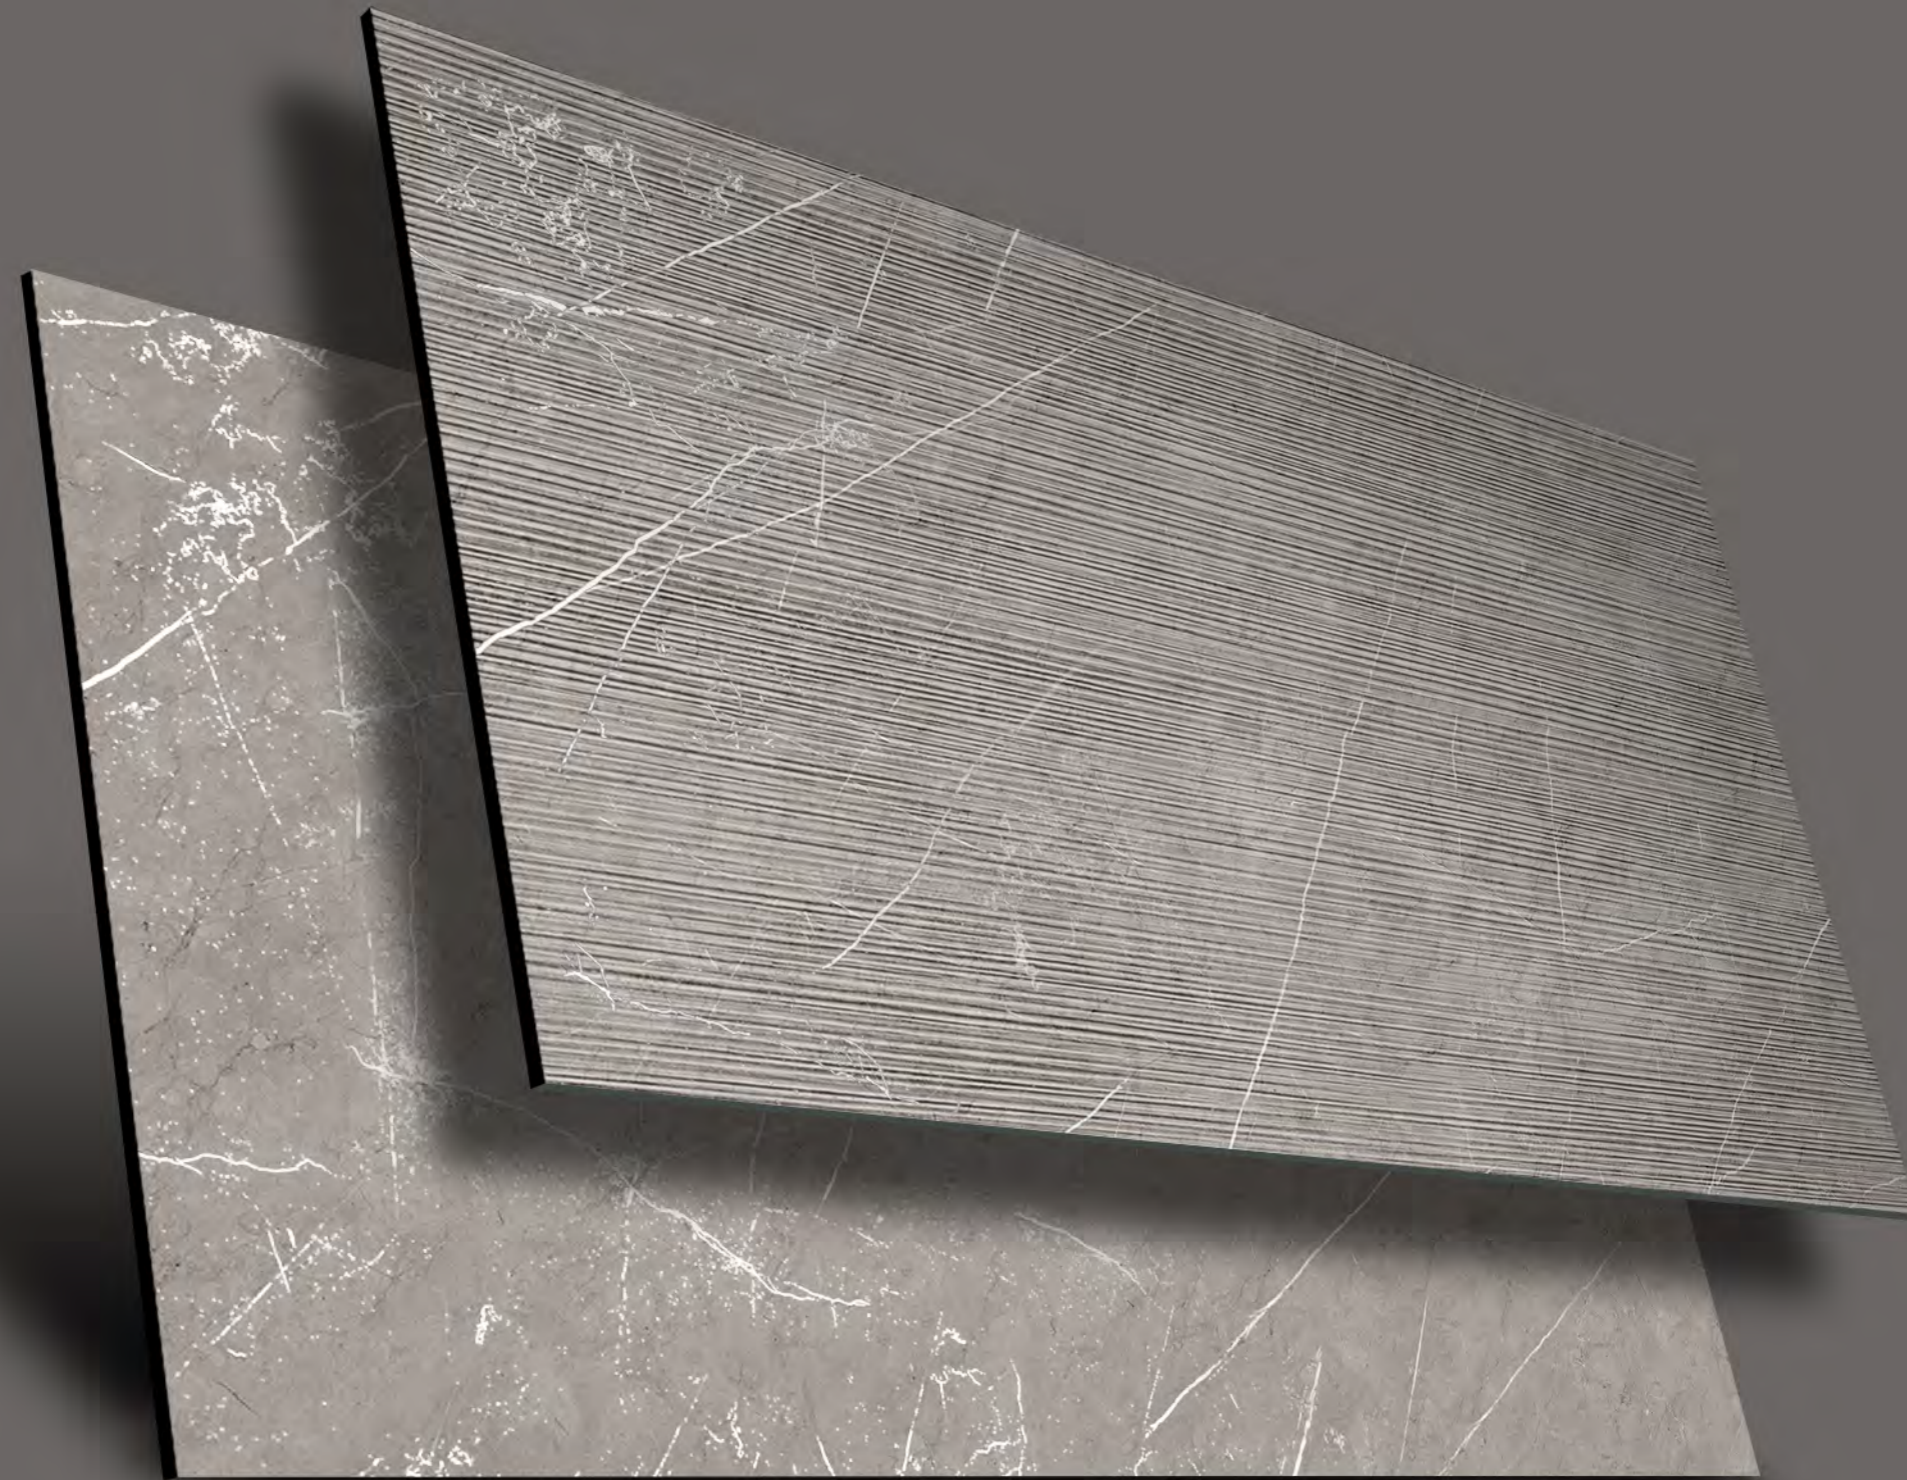

STRIP
PUNCH

**600x
1200mm**

**ASTRID
GREY**