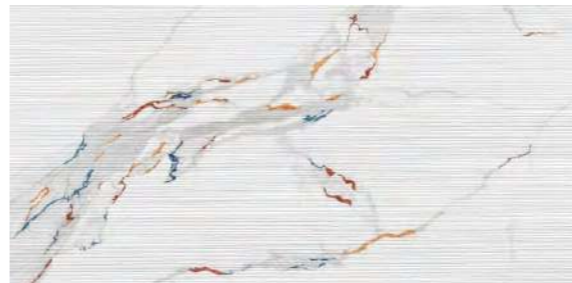

Thickness:  
**9 mm**

Random:  
**03**

**MOZILLA**  
EXQUISITE SURFACES

STRIP  
PUNCH

600x  
1200mm

**CALACATTA  
PRISM**