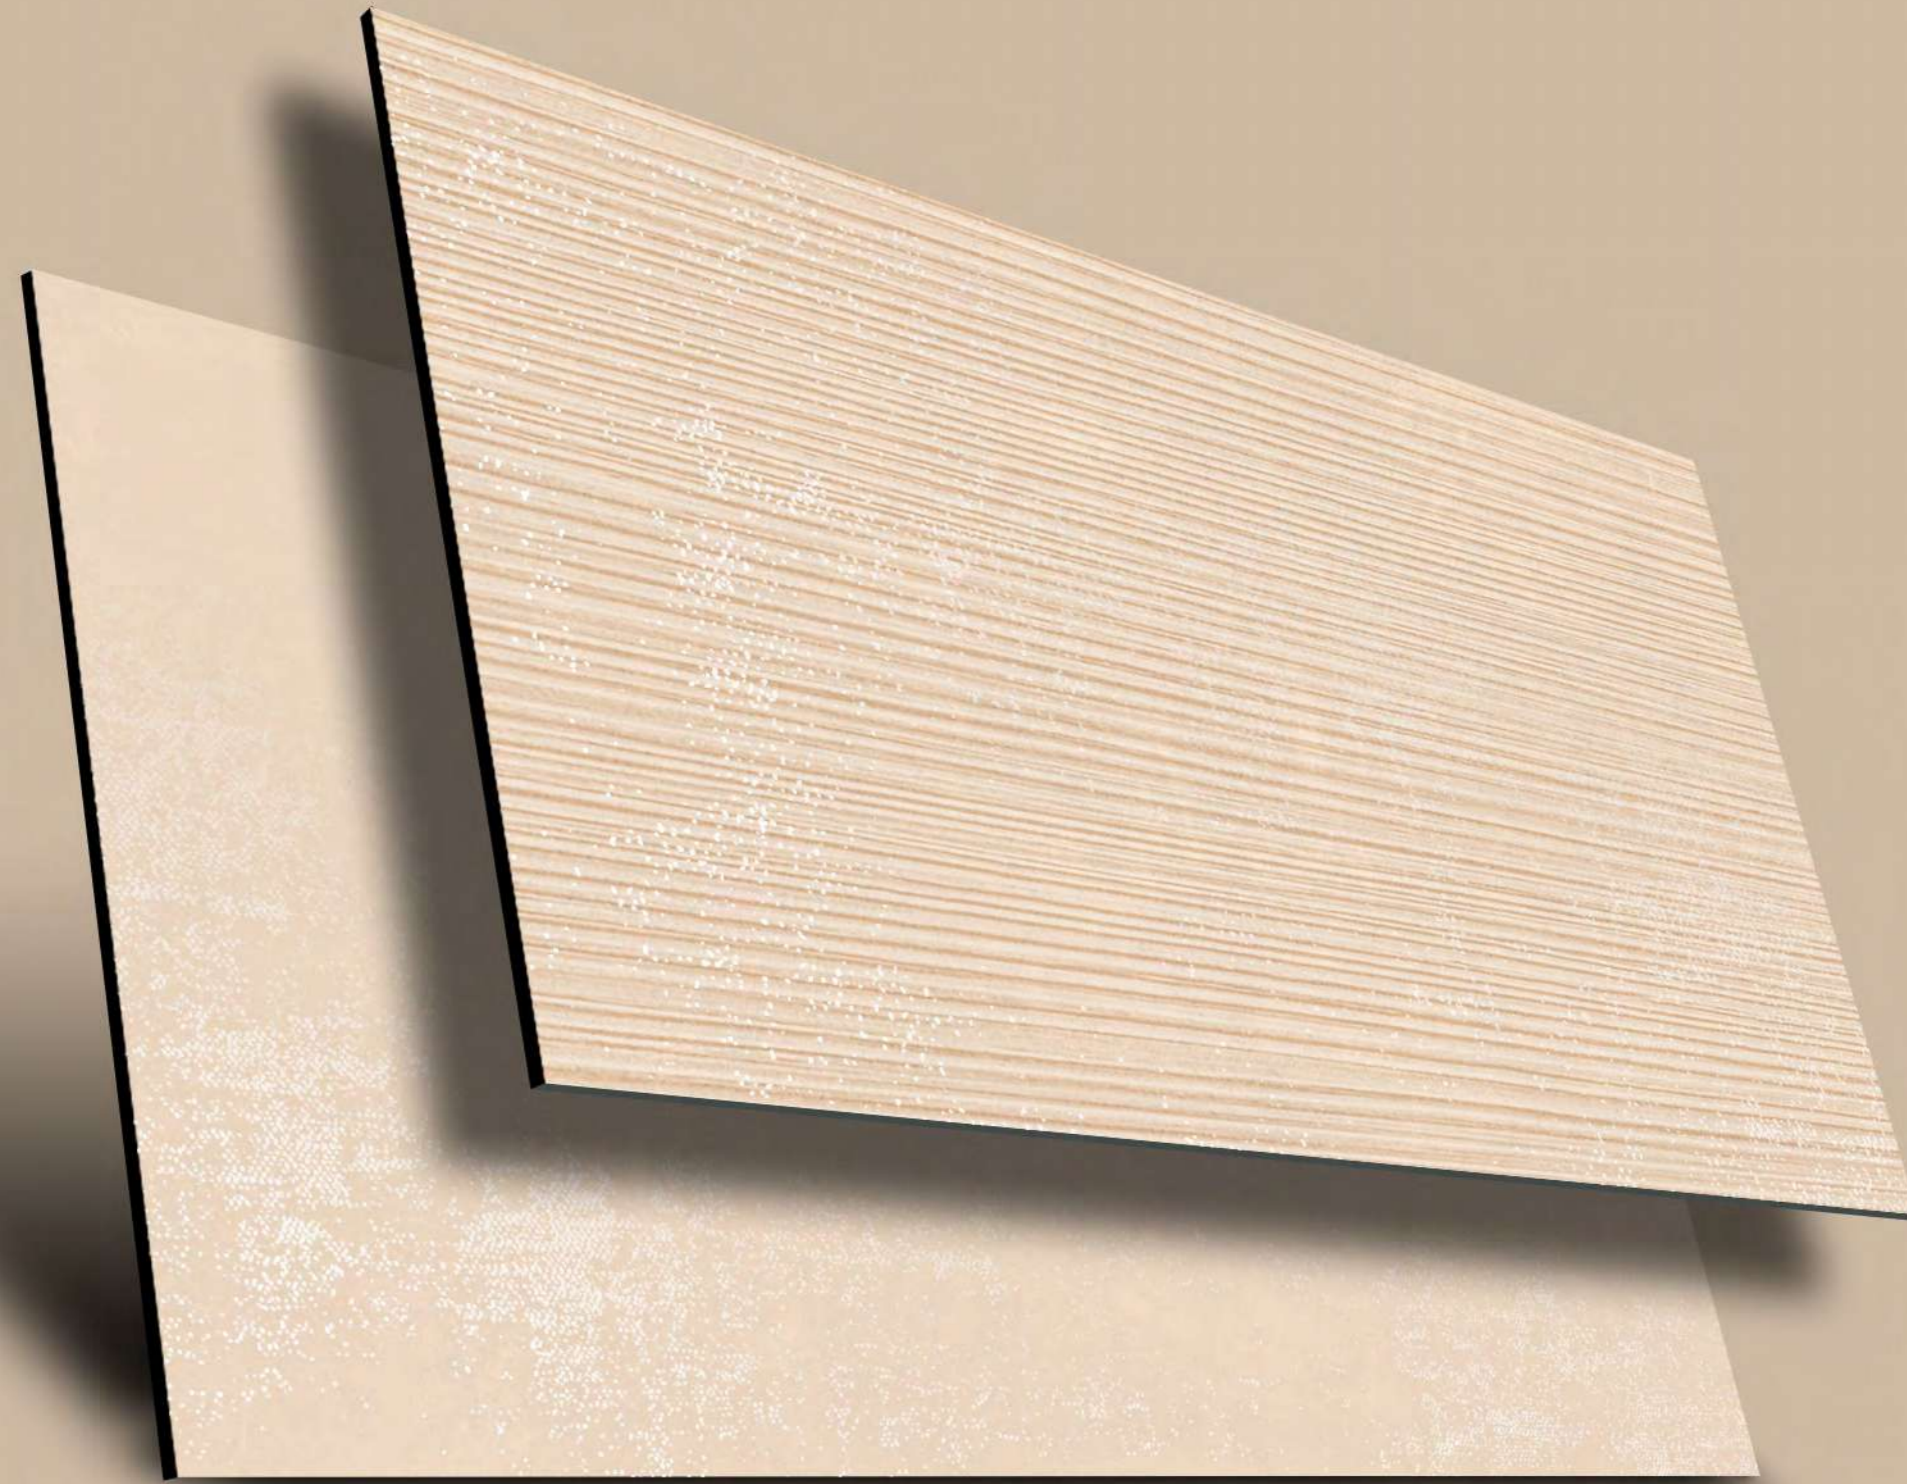

**MOZILLA**  
EXQUISITE SURFACES

STRIP  
PUNCH

**600x  
1200mm**

**LUX  
BEIGE**

**LUX  
BEIGE  
STRIP**

Finish:  
**Carving Effect**

Size:  
**600x1200mm**

Thickness:  
**9 mm**