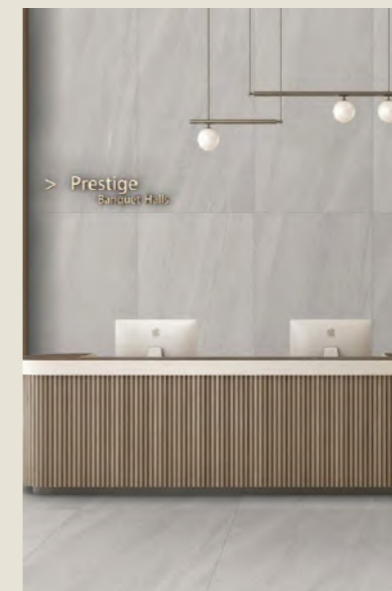

Sugar Finish