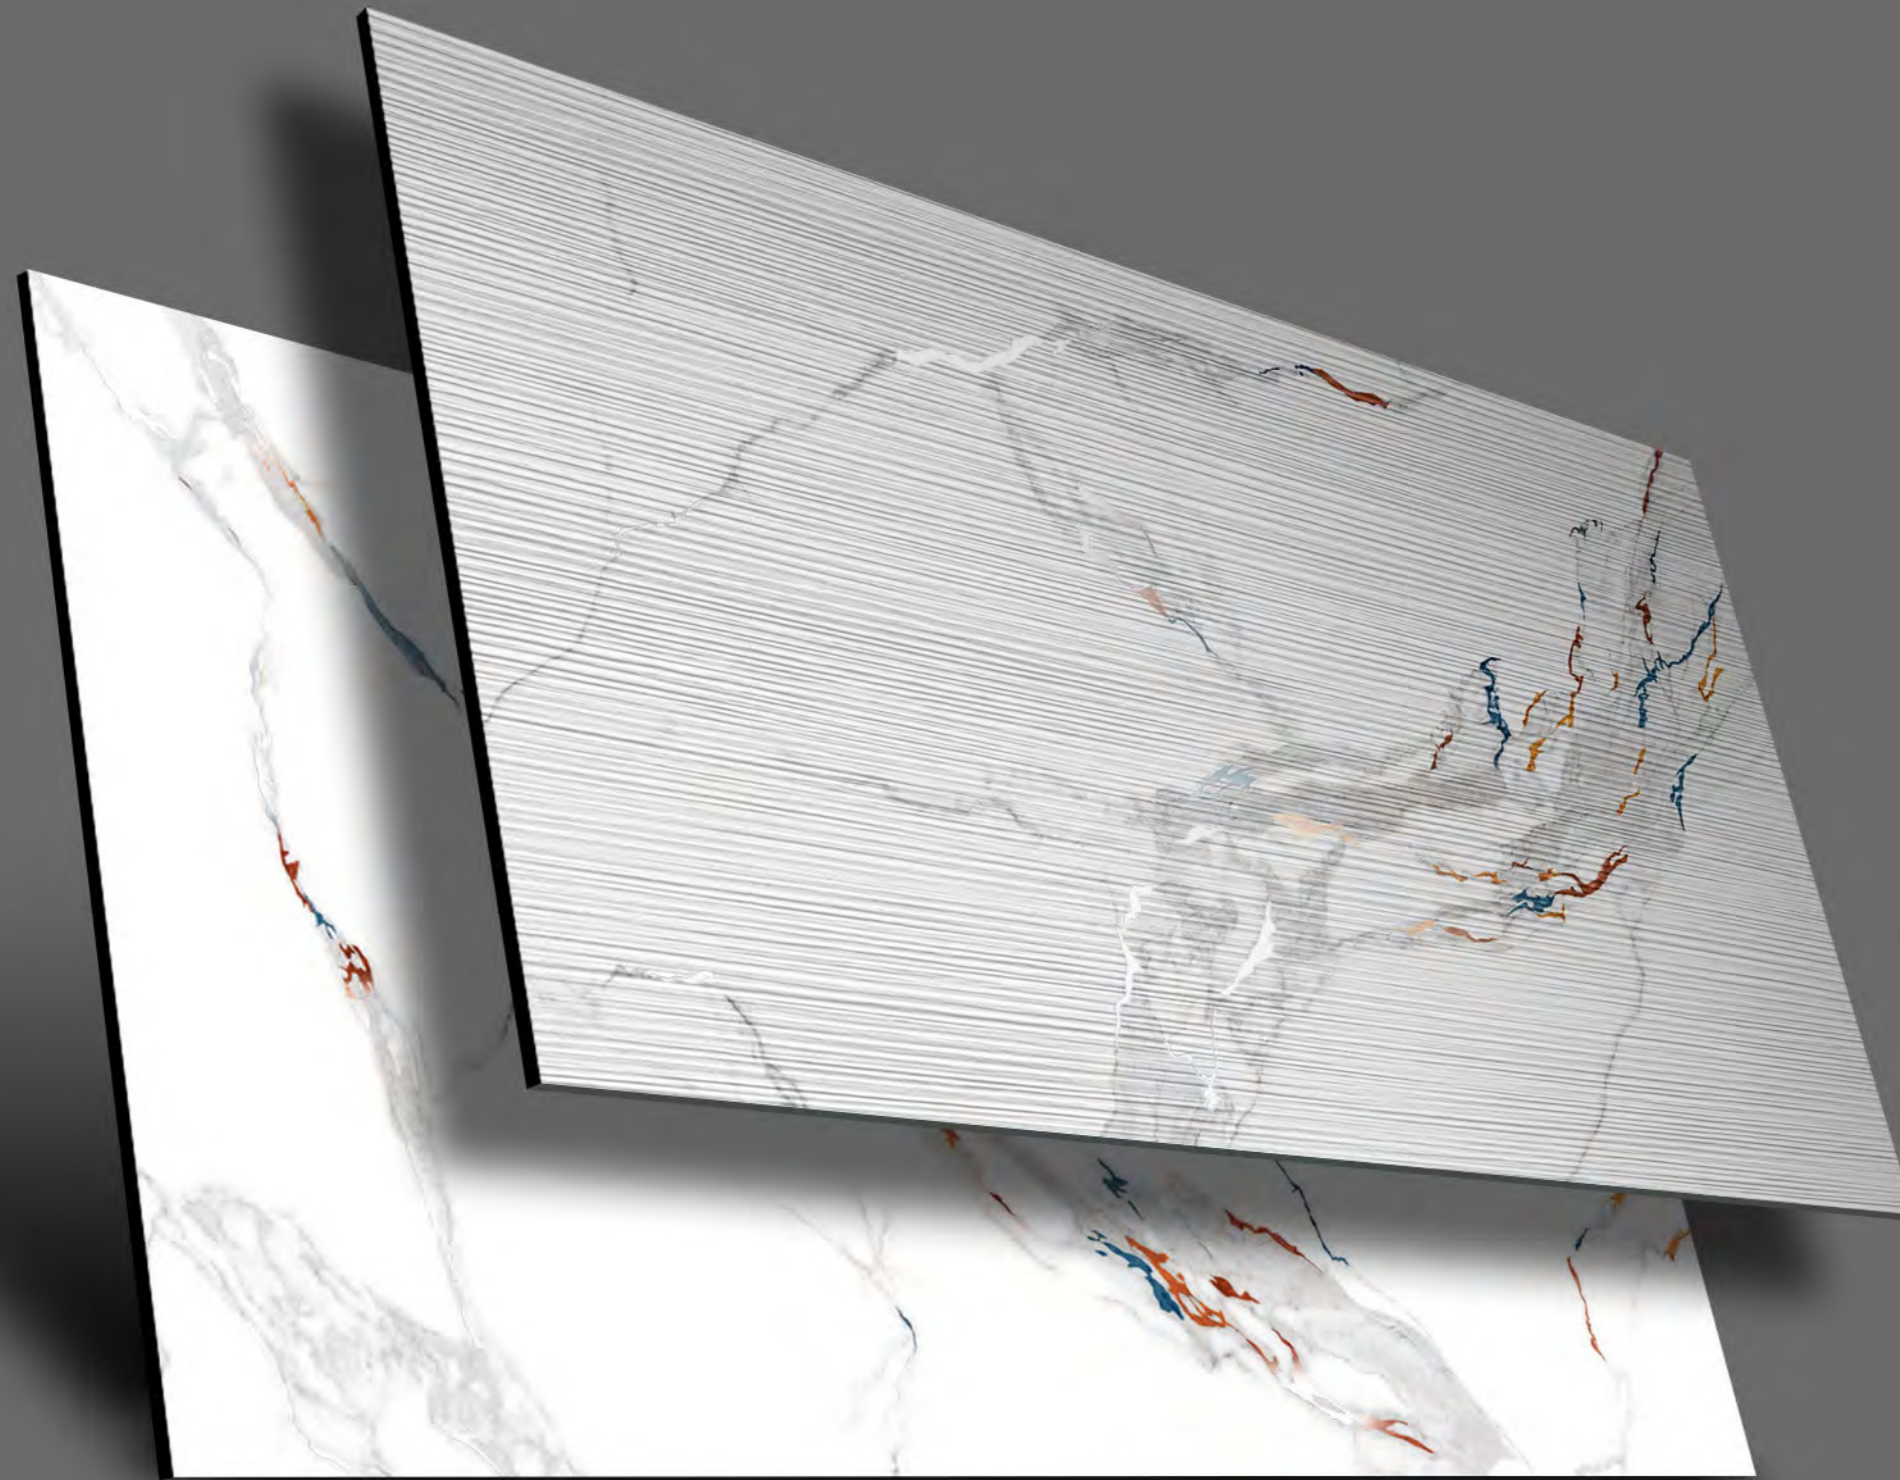

STRIP
PUNCH

600x
1200mm

**CALACATTA
PRISM**