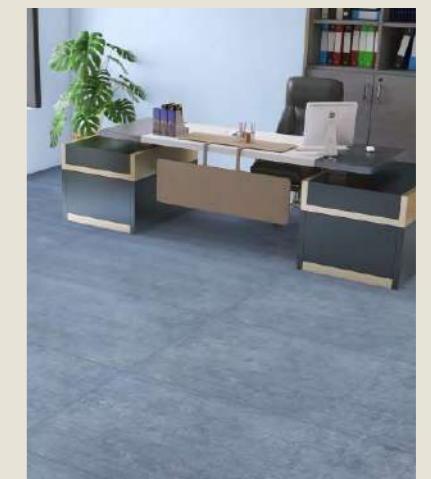

Decor Carving

FEATURES

Easy to clean and maintain

Hygienic surface

Dimensional stability

Resistant to heat and high temperatures

Resistant to staining

LIV resistant

Scratch resistant

Resistant to thermal shock