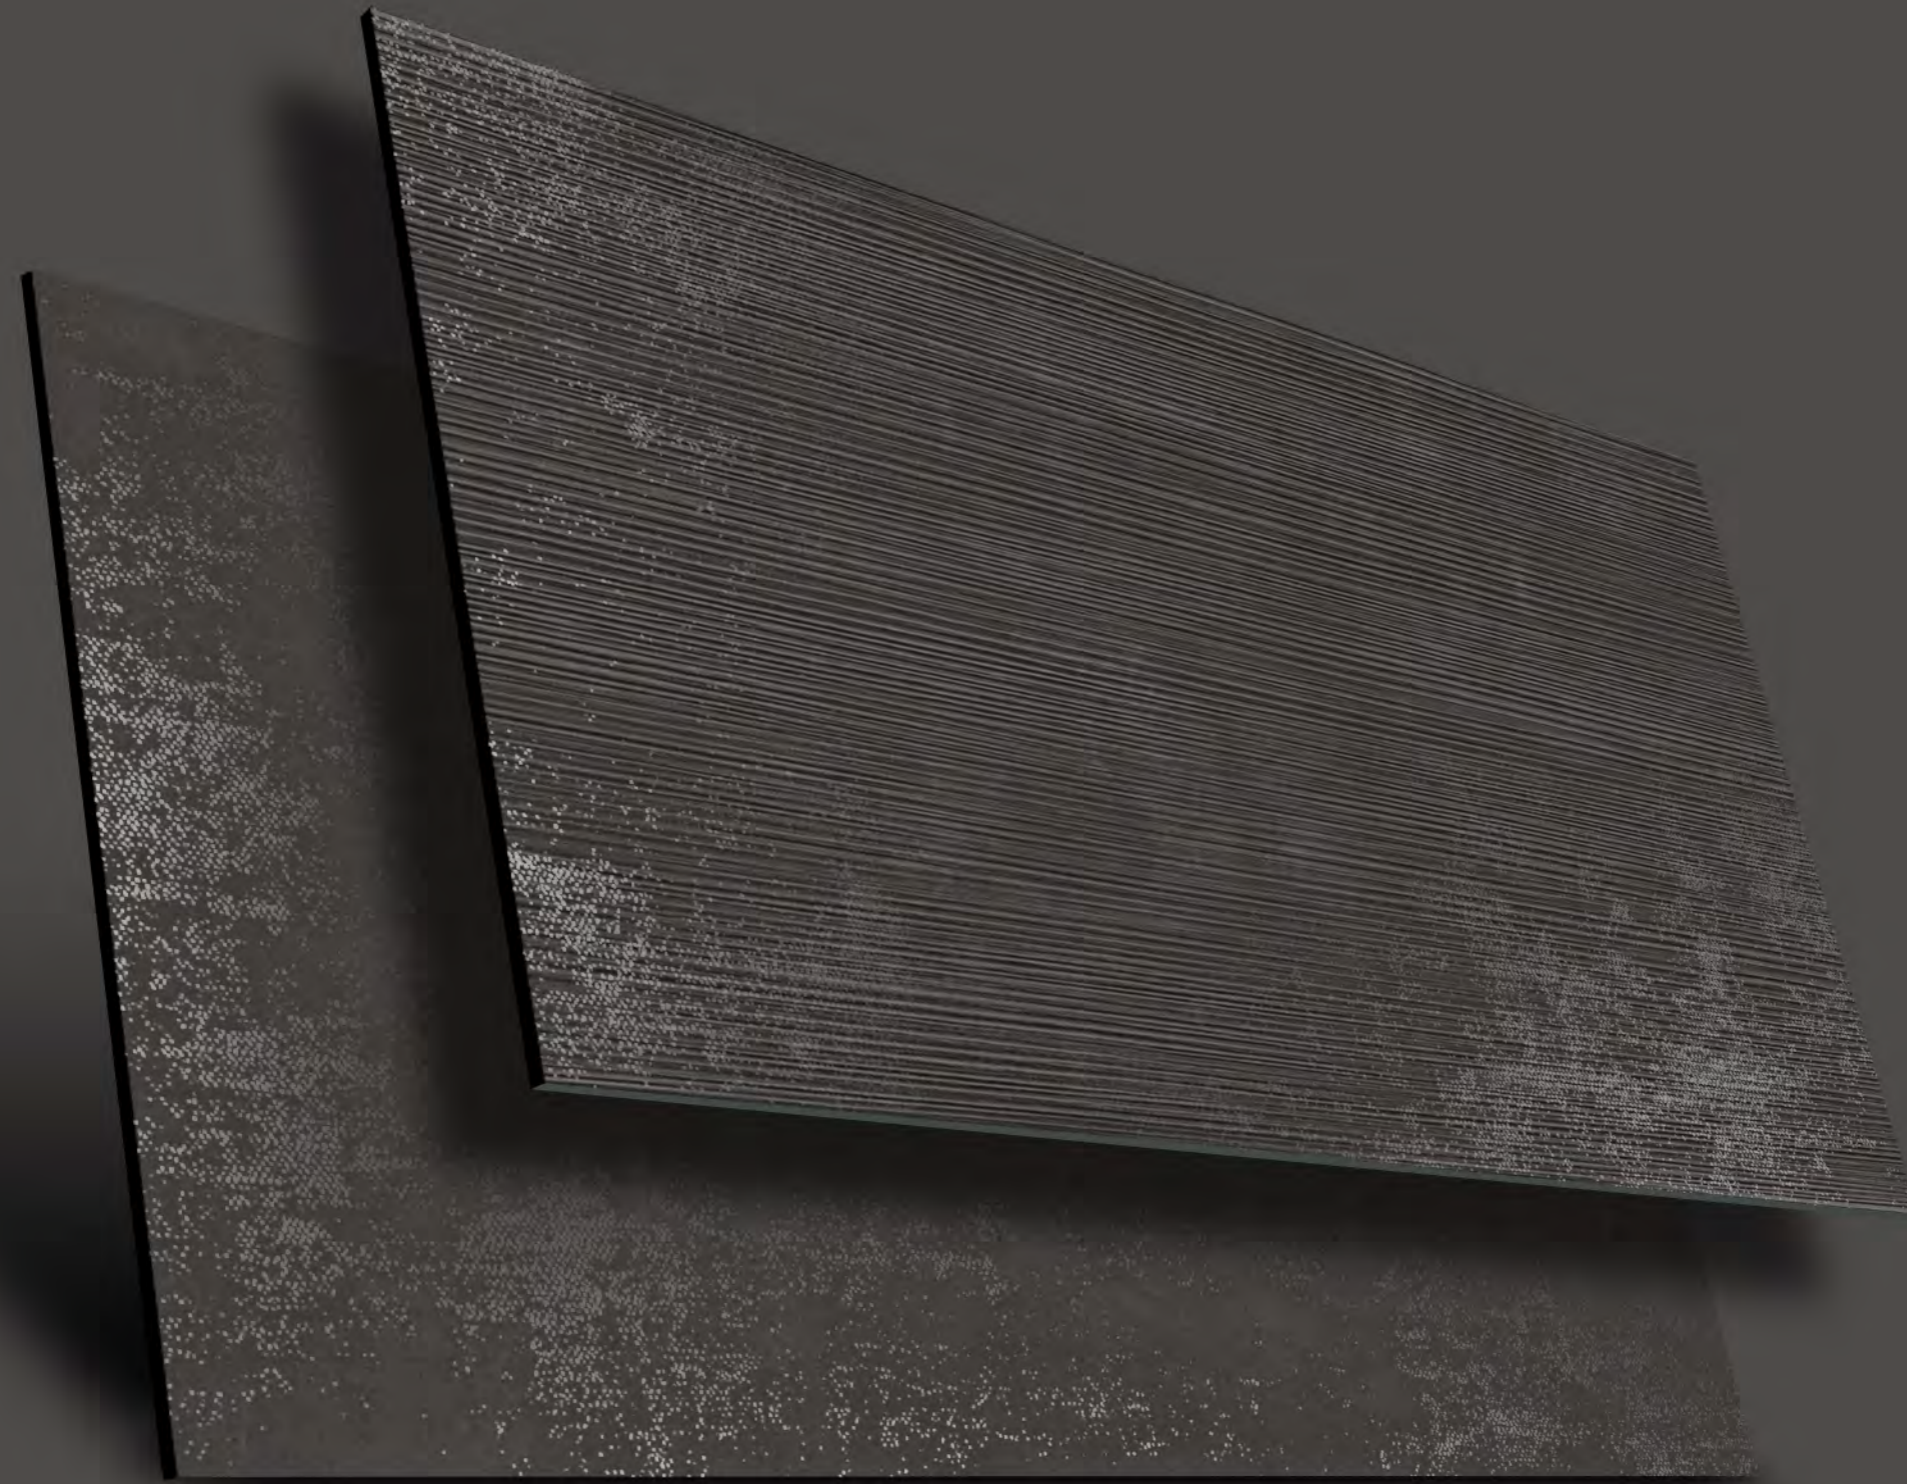

**STRIP
PUNCH**

**600x
1200mm**

**LUX
NERO**