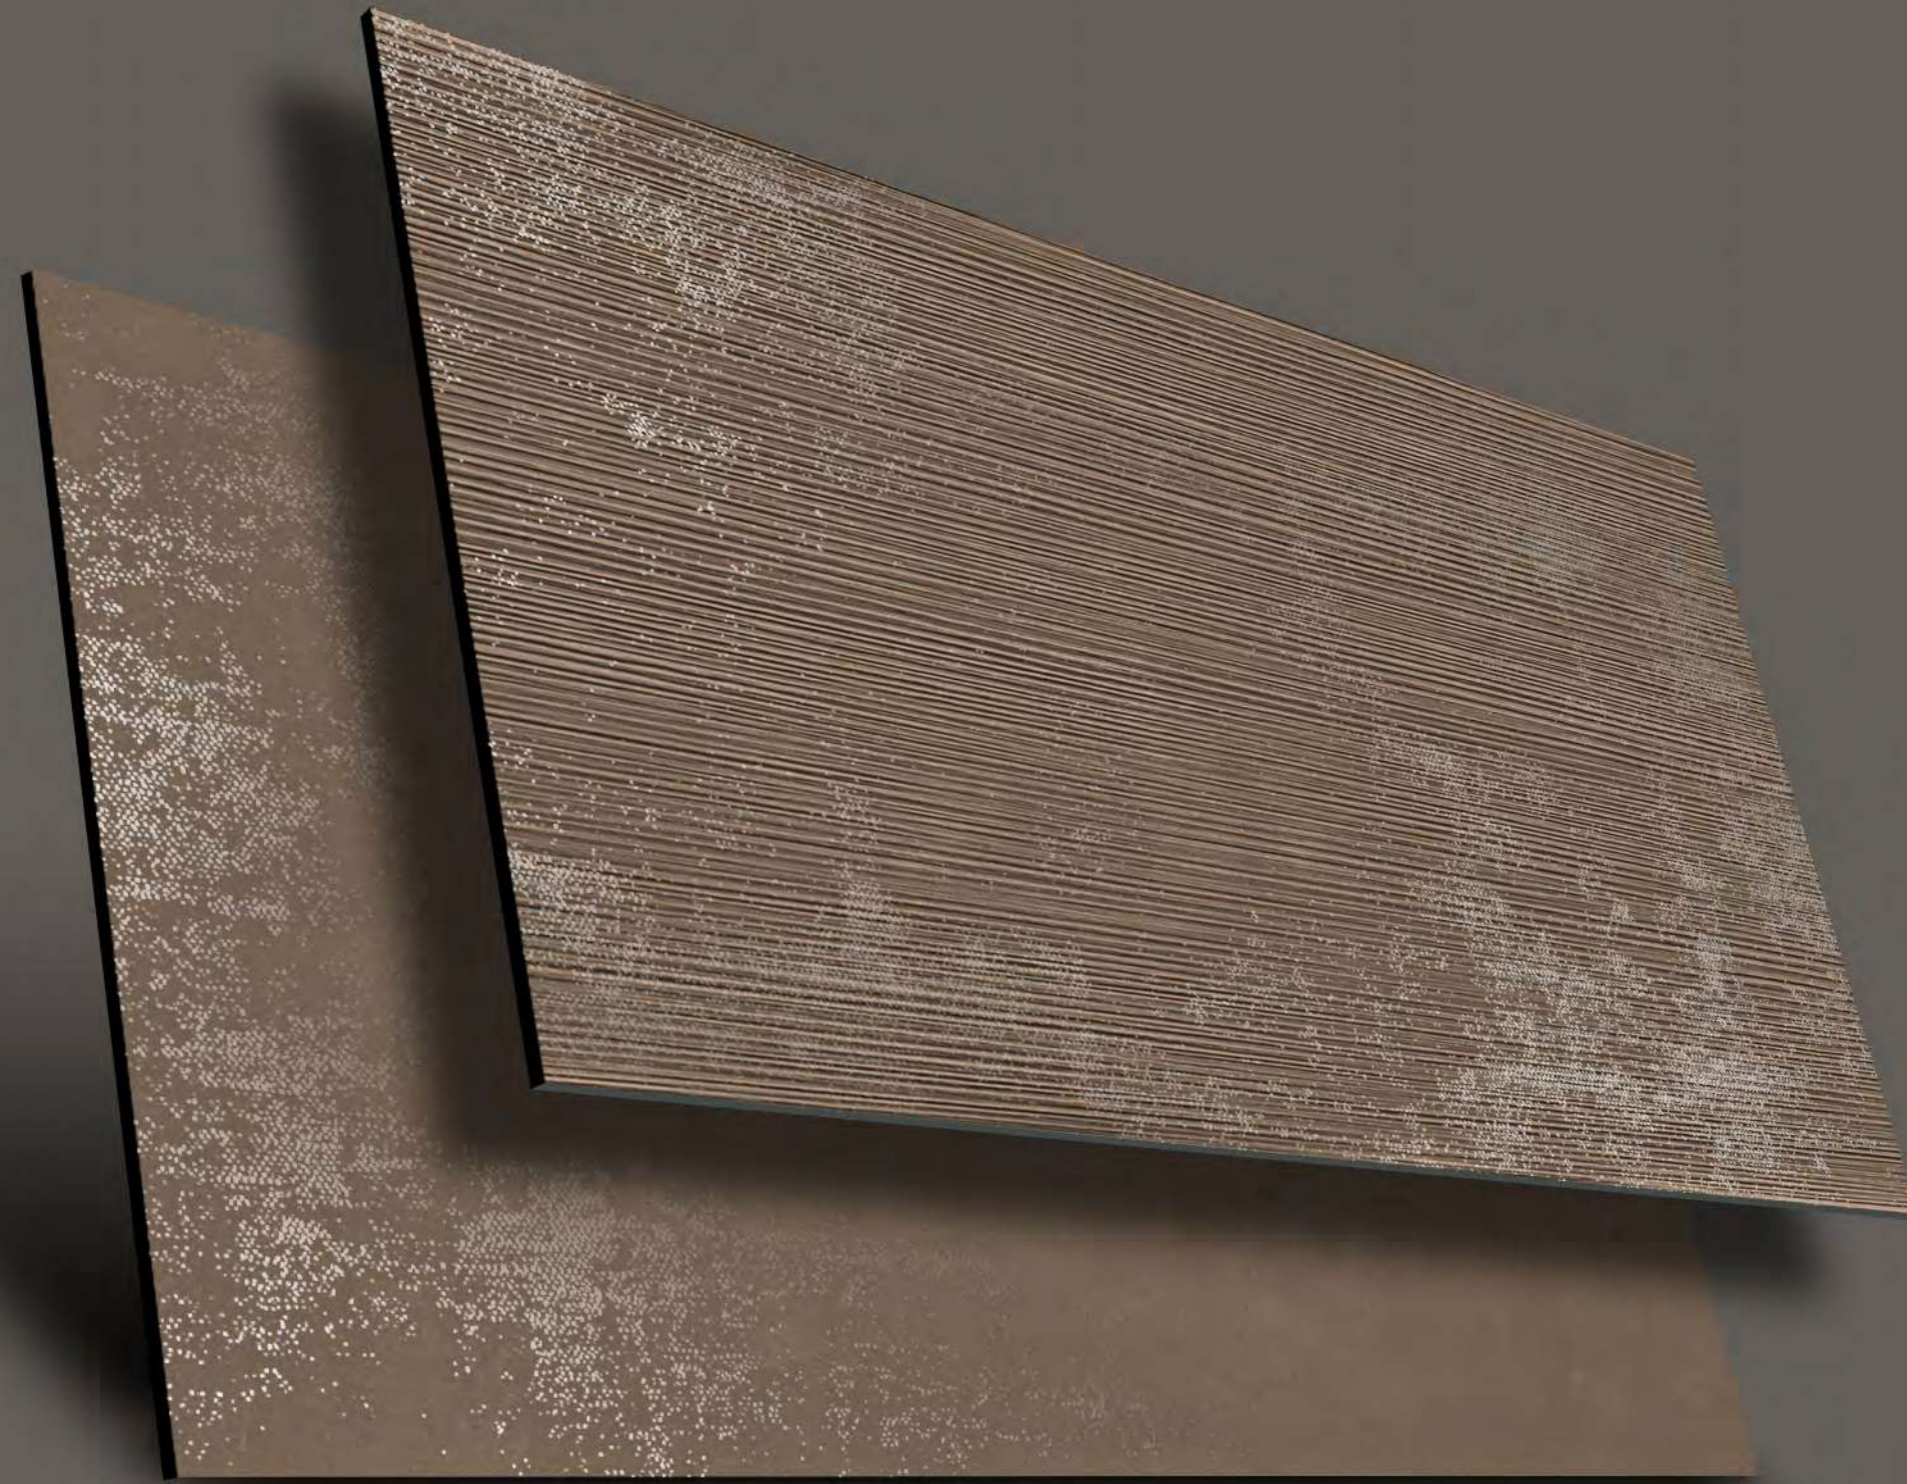

Random:  
**03**

**MOZILLA**  
EXQUISITE SURFACES

**LUX  
BEIGE  
PLAIN**

Finish:  
**Carving Effect**

Size:  
**600x1200mm**

Thickness:  
**9 mm**

Random:  
**03**

**MOZILLA**  
EXQUISITE SURFACES