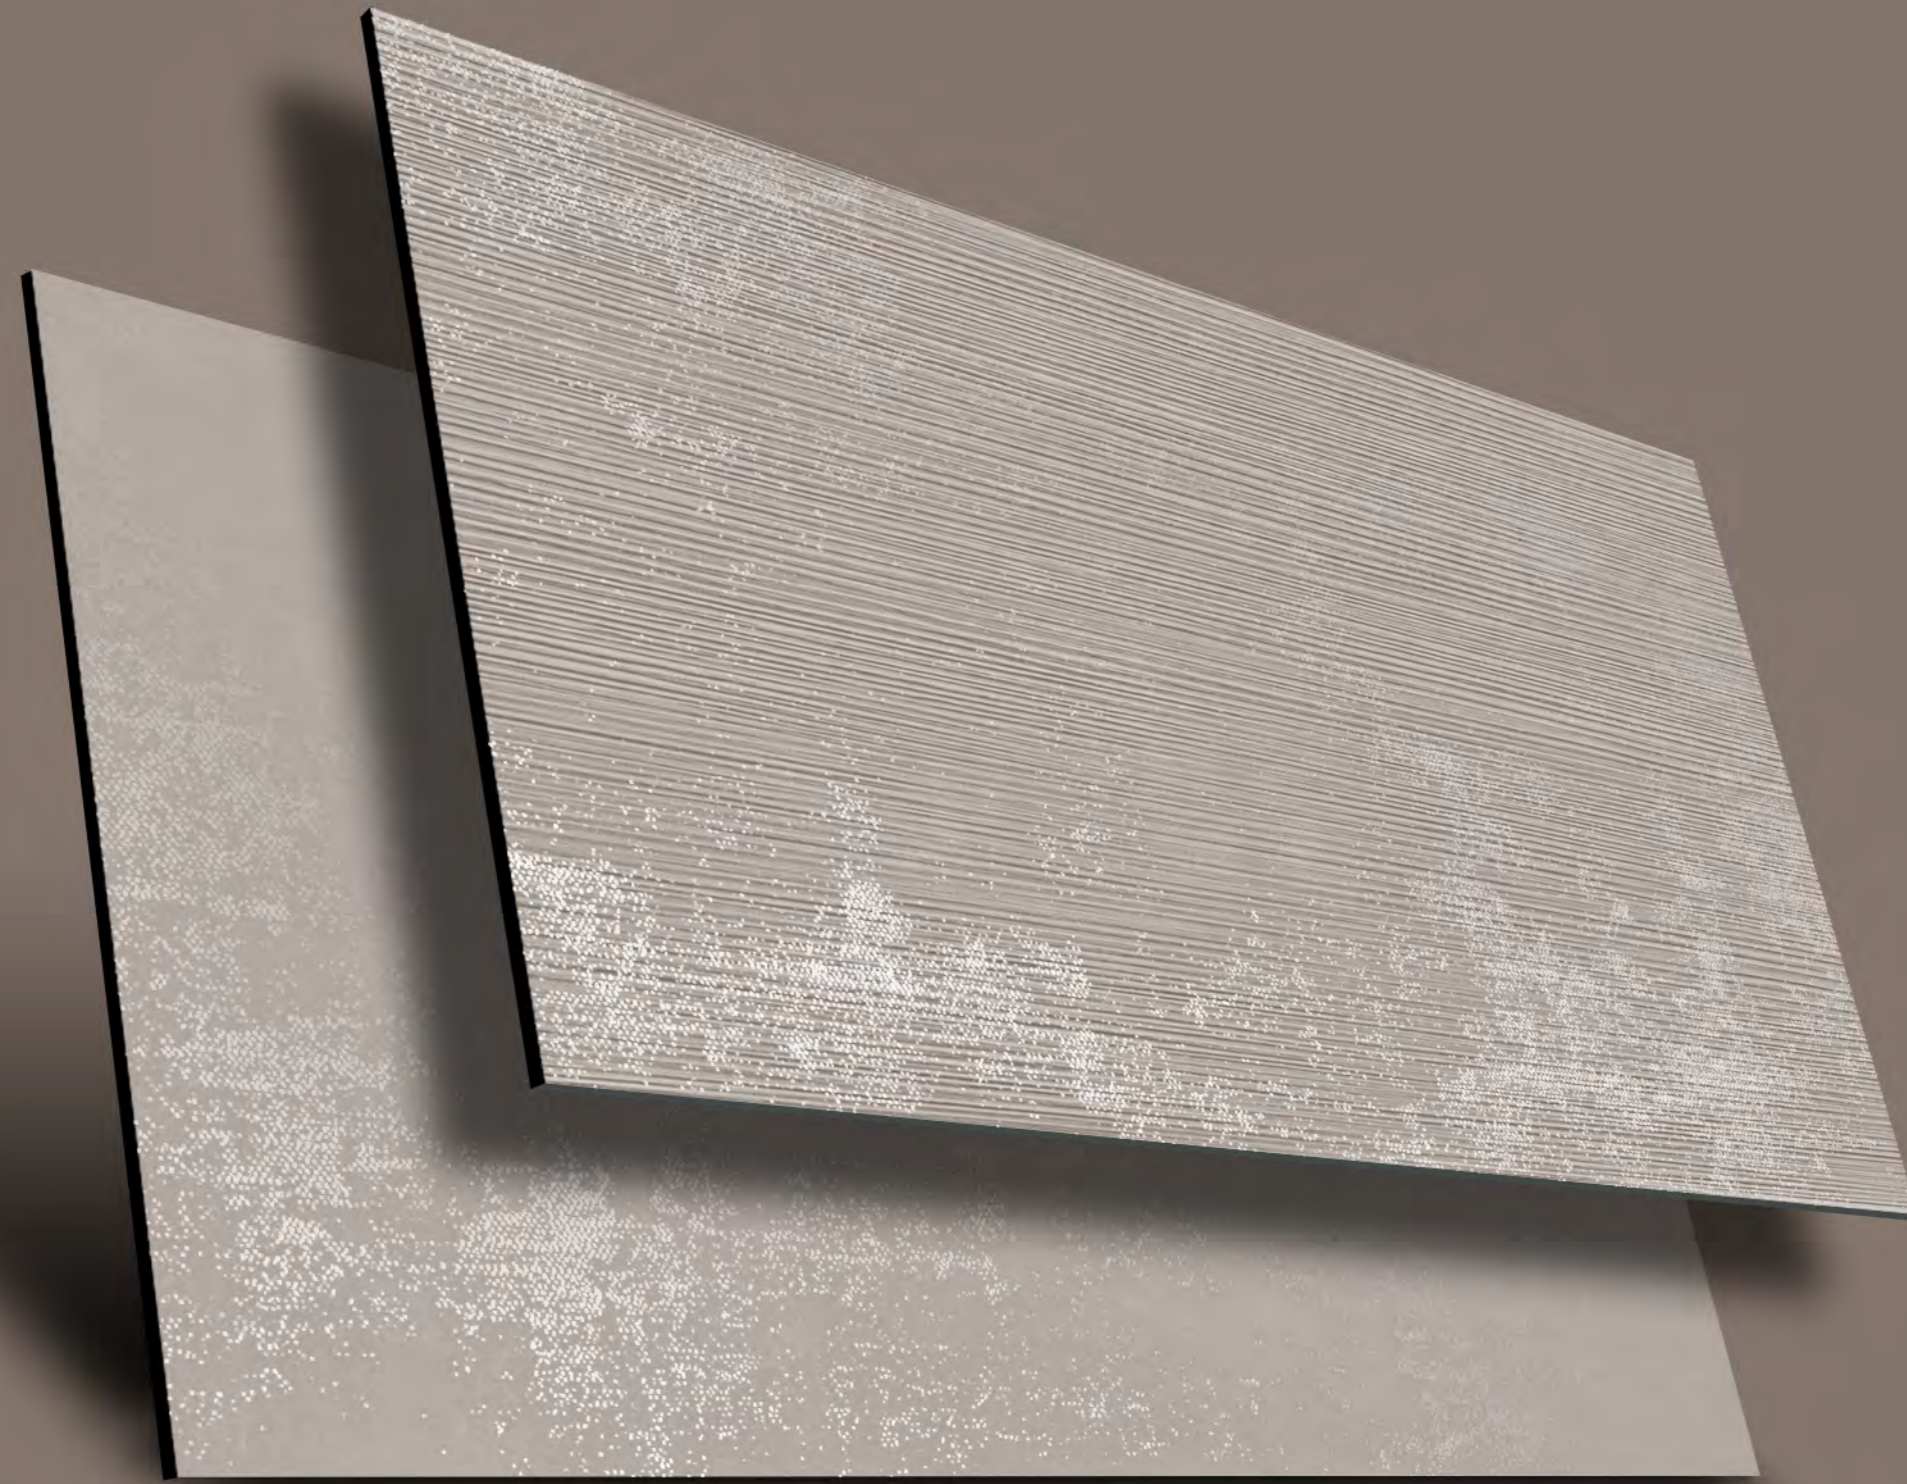

STRIP
PUNCH

**600x
1200mm**

**LUX
ASH**