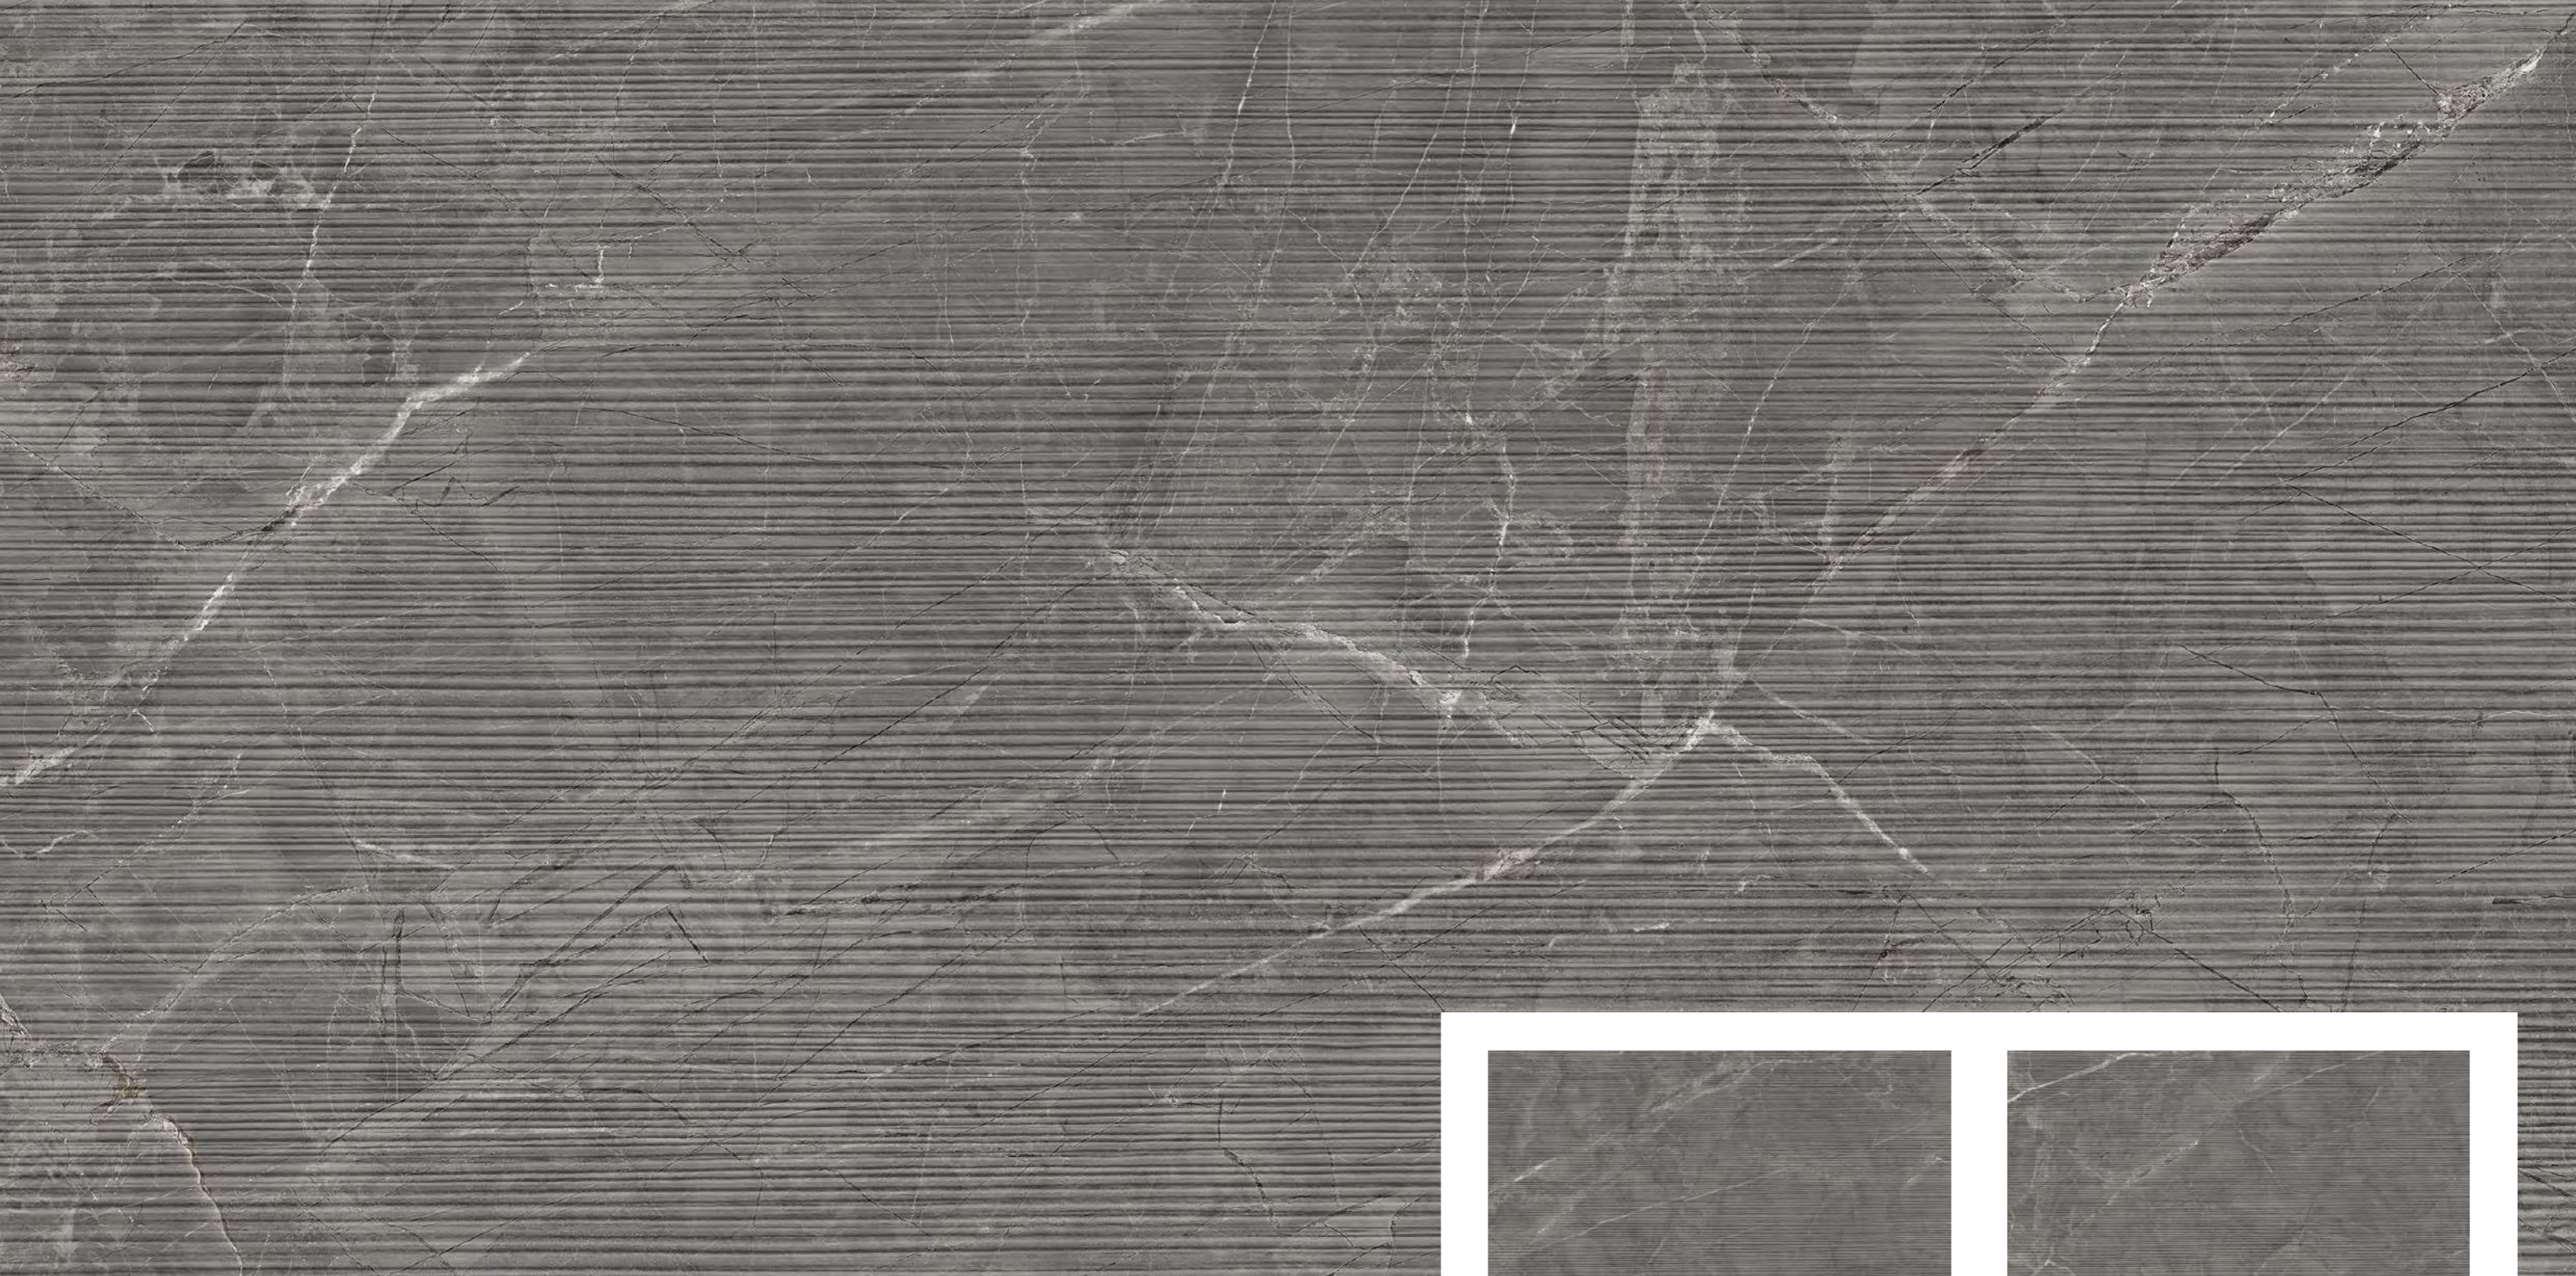

Finish:  
**Carving Effect**

Size:  
**600x1200mm**

Thickness:  
**9 mm**

Random:  
**03**

**MOZILLA**  
EXQUISITE SURFACES

**STRIP  
PUNCH**

**600x  
1200mm**

**SPA  
GREY**