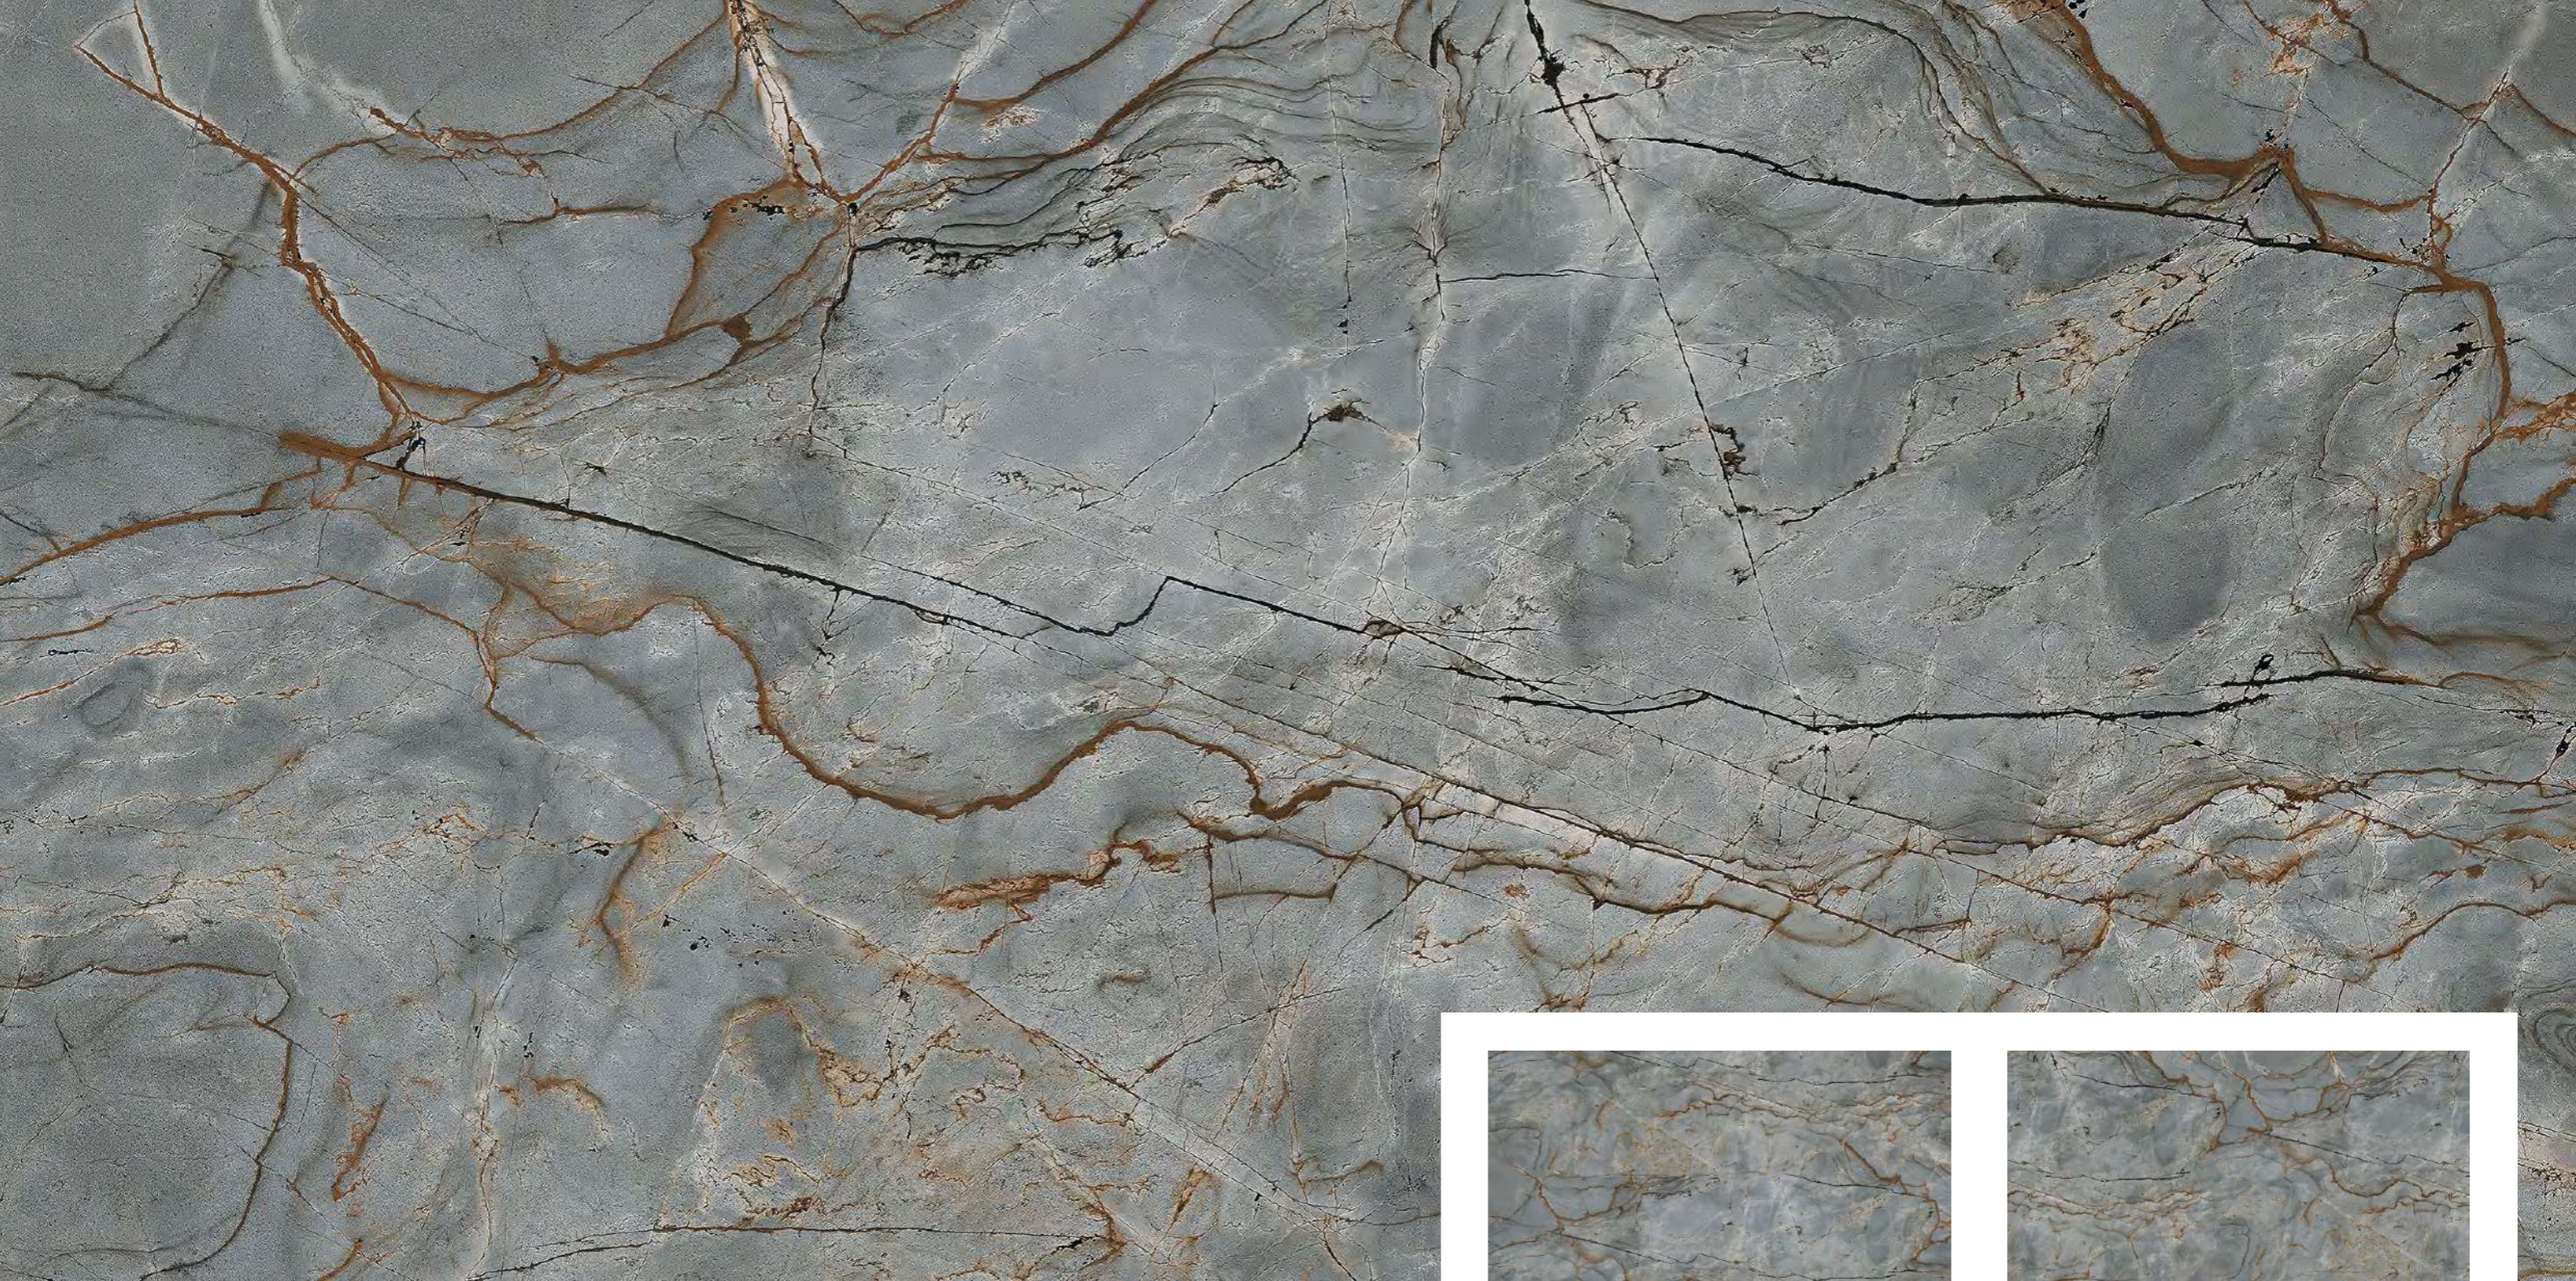

# BAKU NERO STRIP

Finish:  
**Carving Effect**

Size:  
**600x1200mm**

Thickness:  
**9 mm**

Random:  
**03**

**MOZILLA**  
EXQUISITE SURFACES

**BAKU  
NERO  
PLAIN**

Finish:  
**Carving Effect**