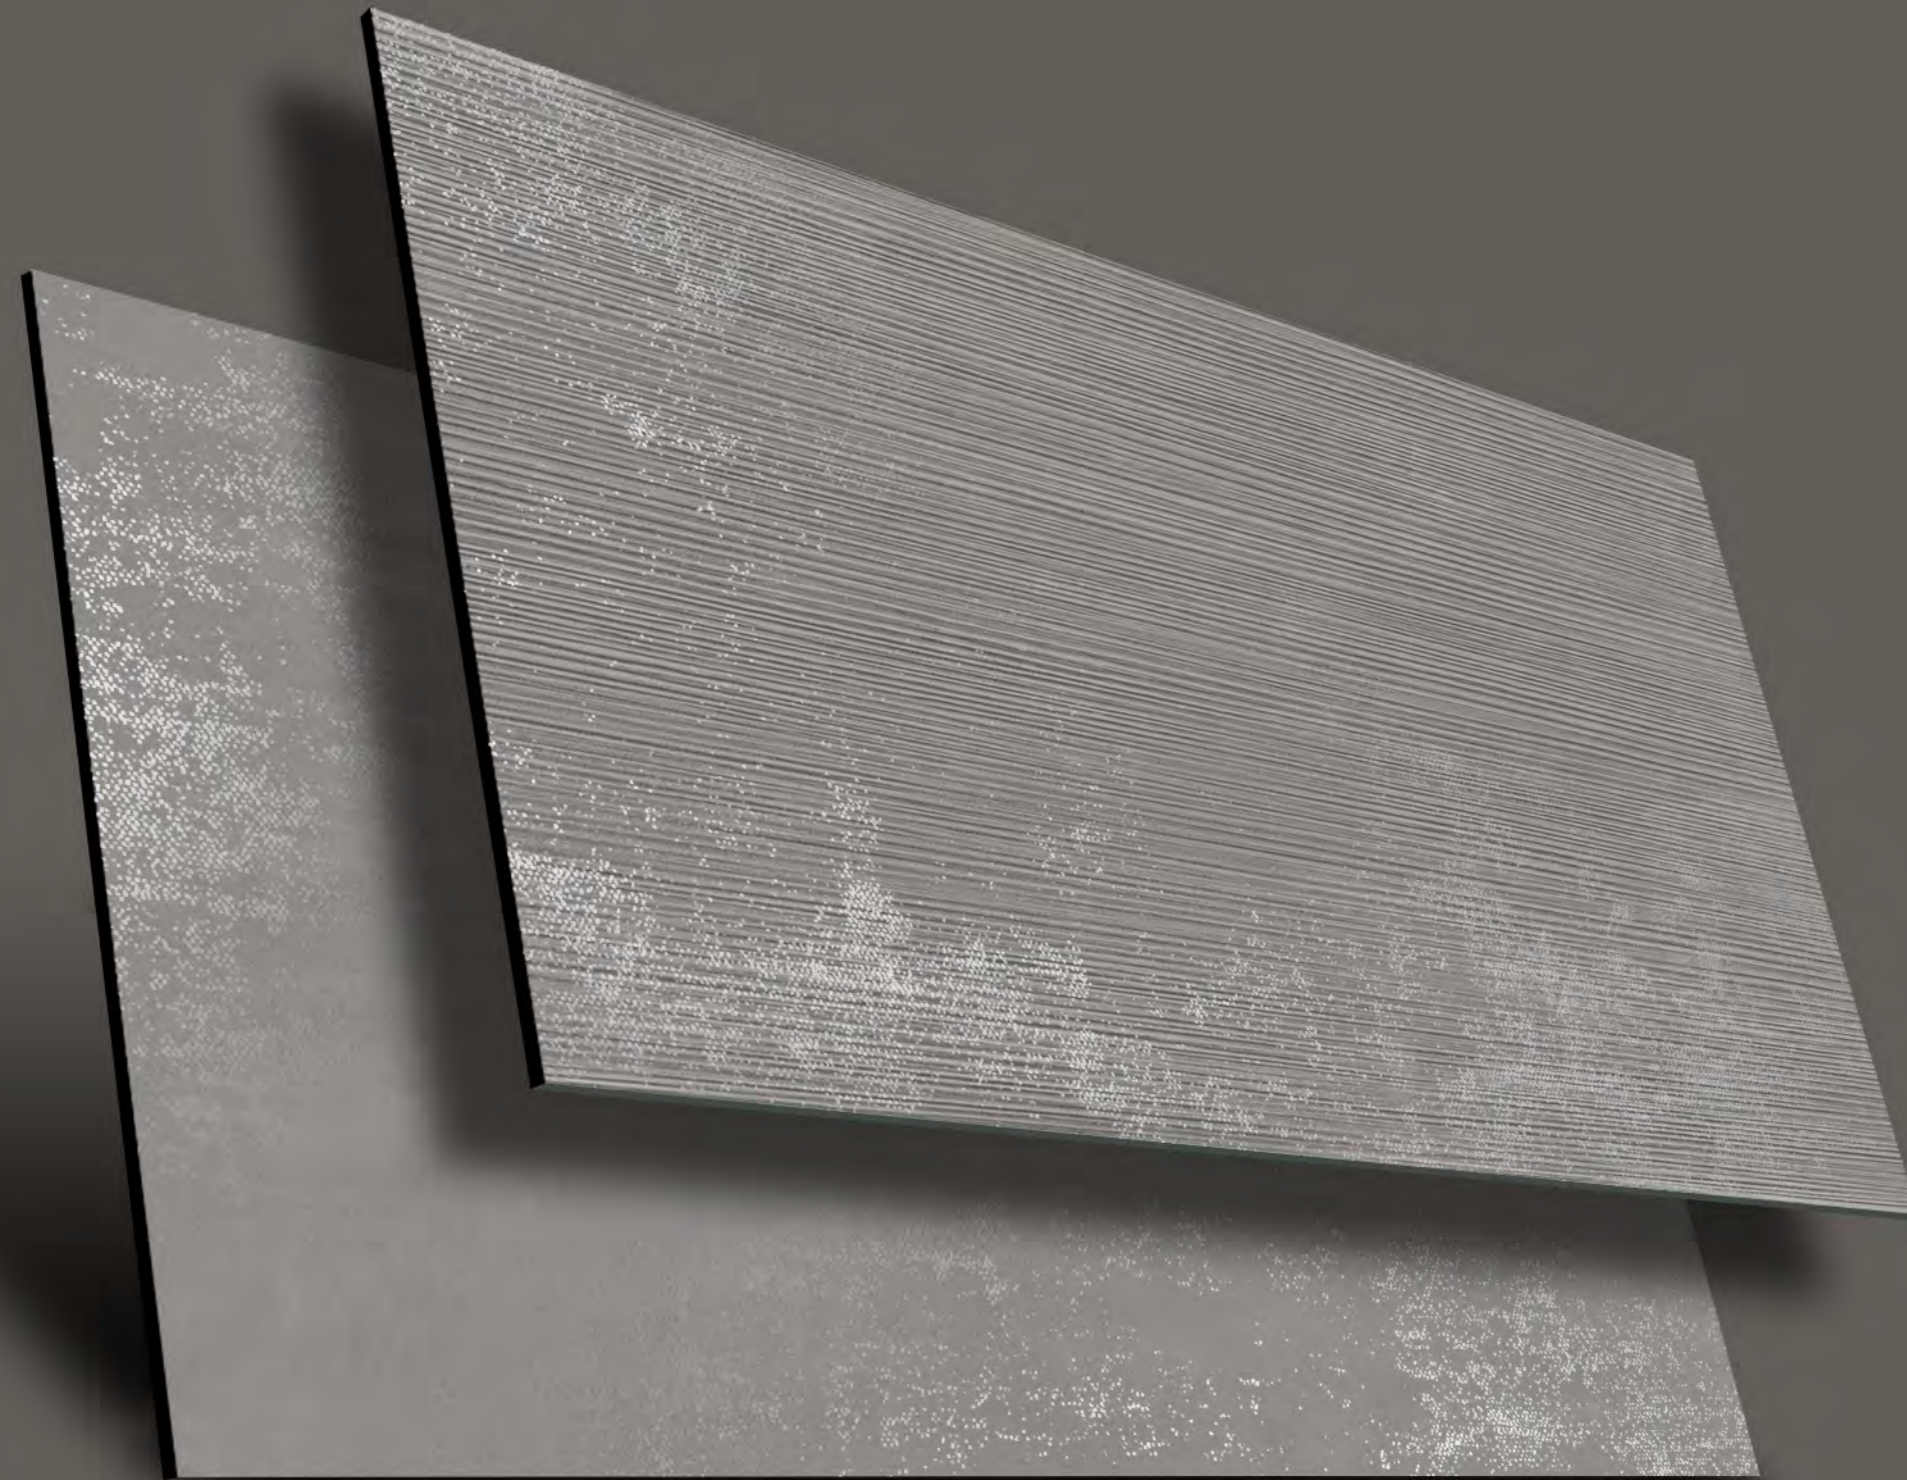

**MOZILLA**  
EXQUISITE SURFACES

**LUX  
CHOCO  
PLAIN**

---

Finish:  
**Carving Effect**

Size:  
**600x1200mm**

Thickness:  
**9 mm**

Random:  
**03**

**MOZILLA**  
EXQUISITE SURFACES