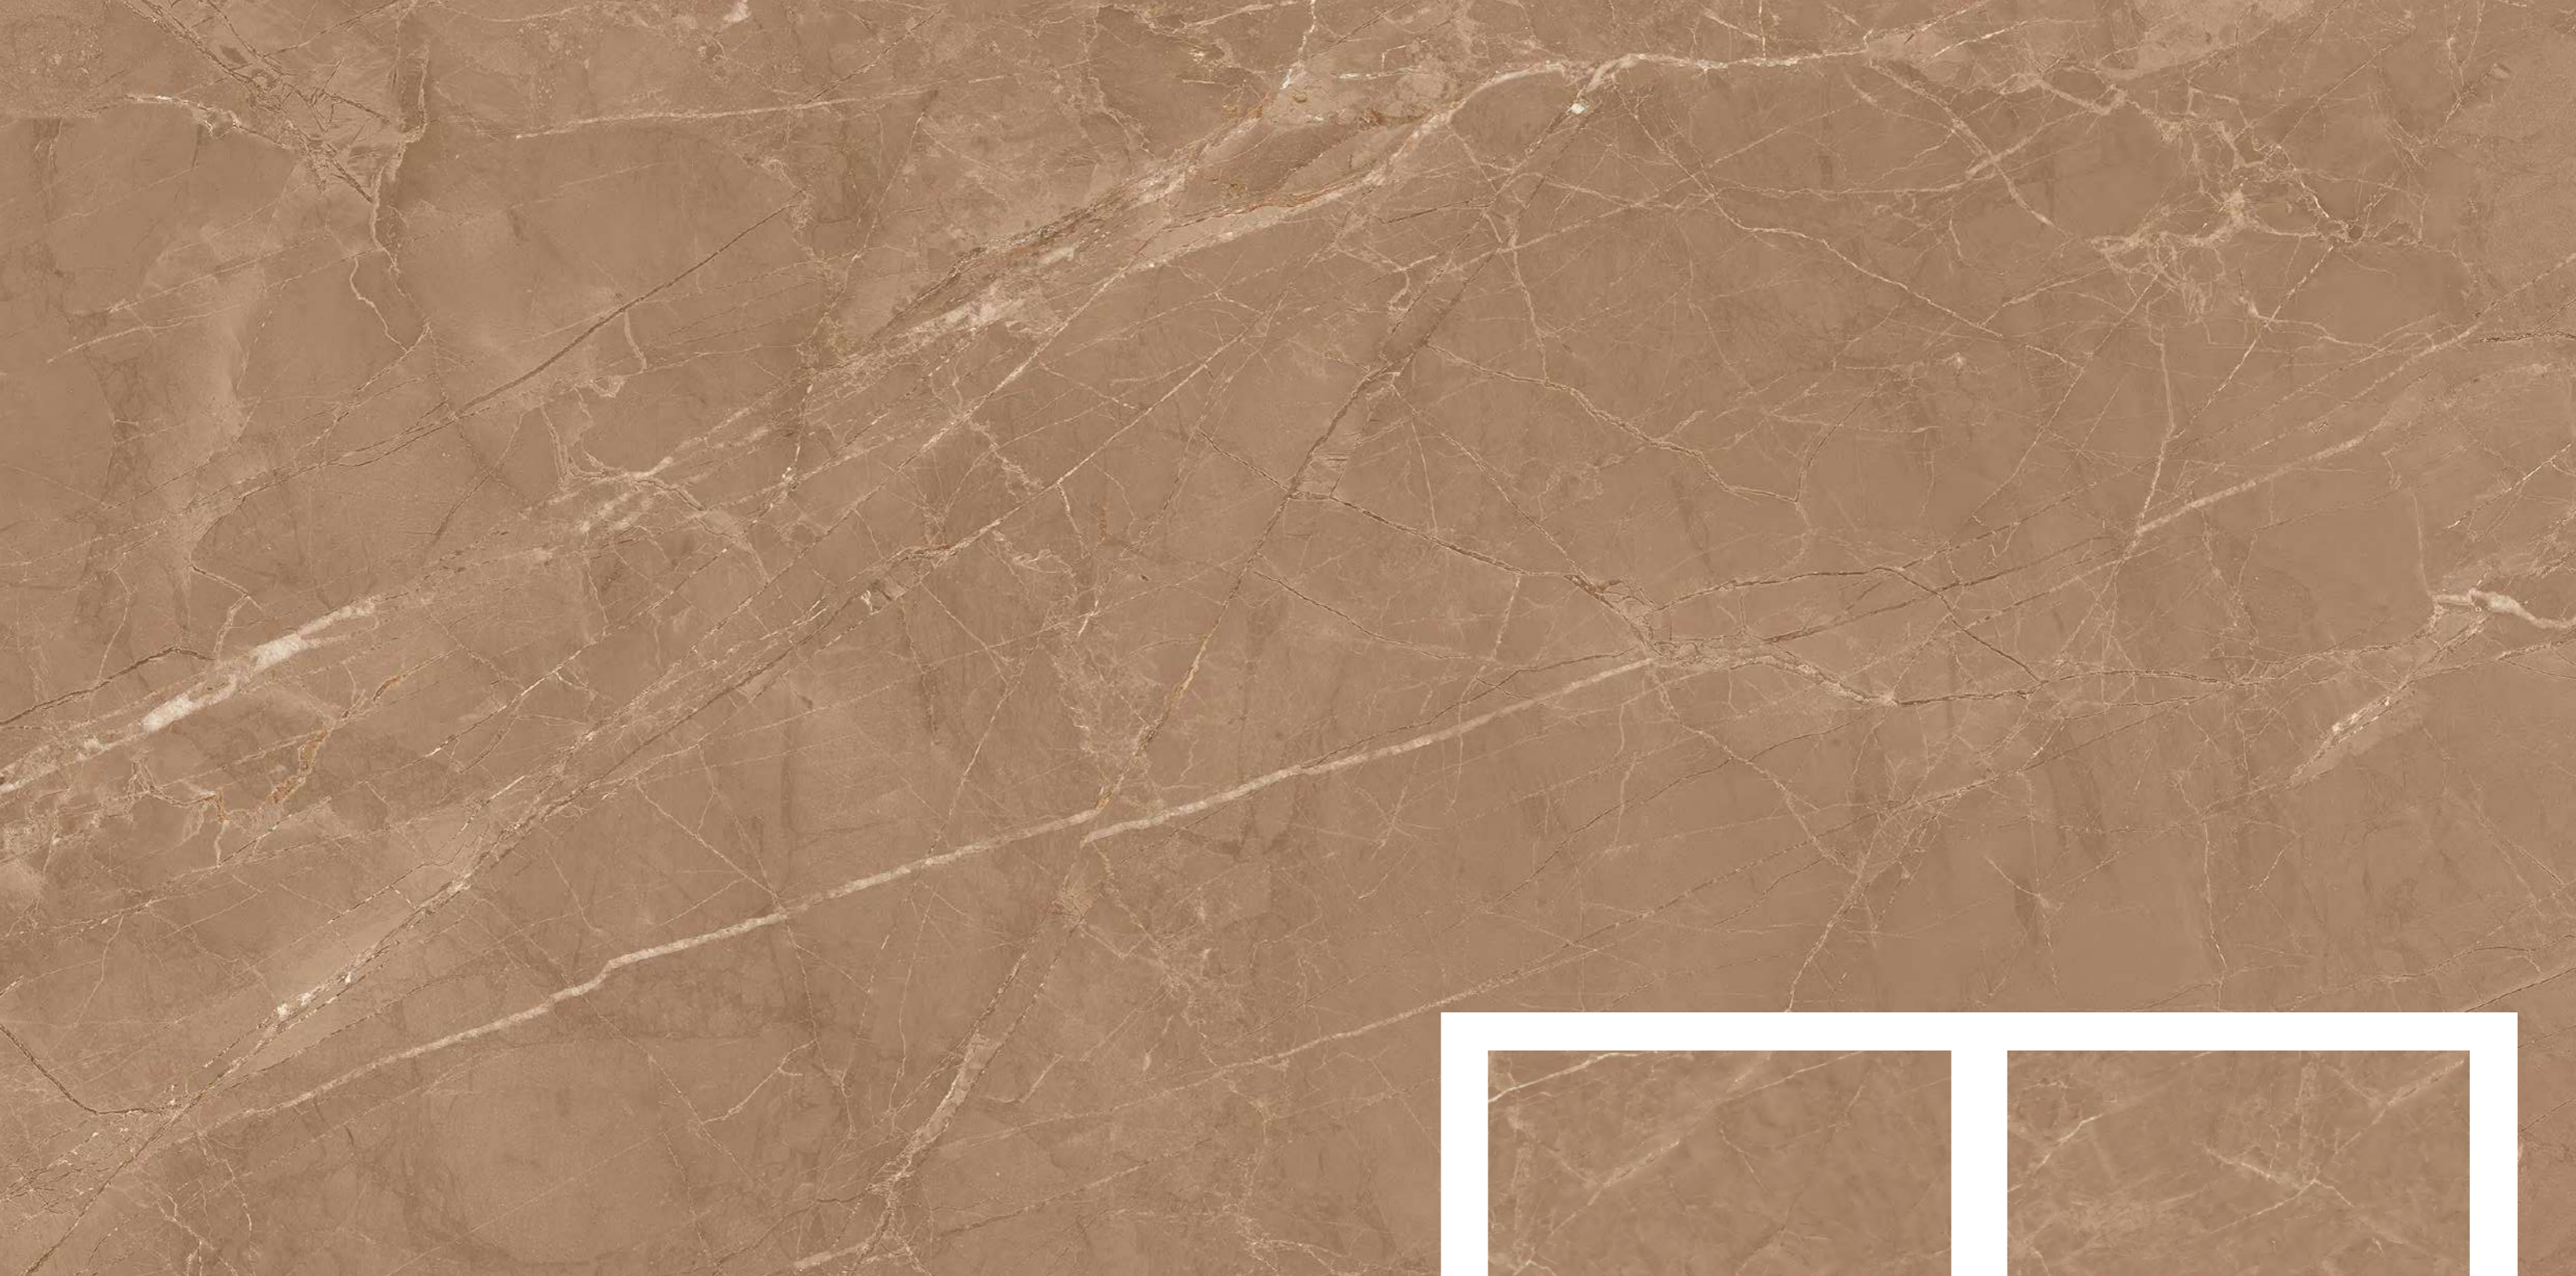

# SPA BROWN STRIP

Finish:  
**Carving Effect**

Size:  
**600x1200mm**

Thickness:  
**9 mm**

Random:  
**03**

**MOZILLA**  
EXQUISITE SURFACES

**SPA  
BROWN  
PLAIN**

Finish:  
**Carving Effect**