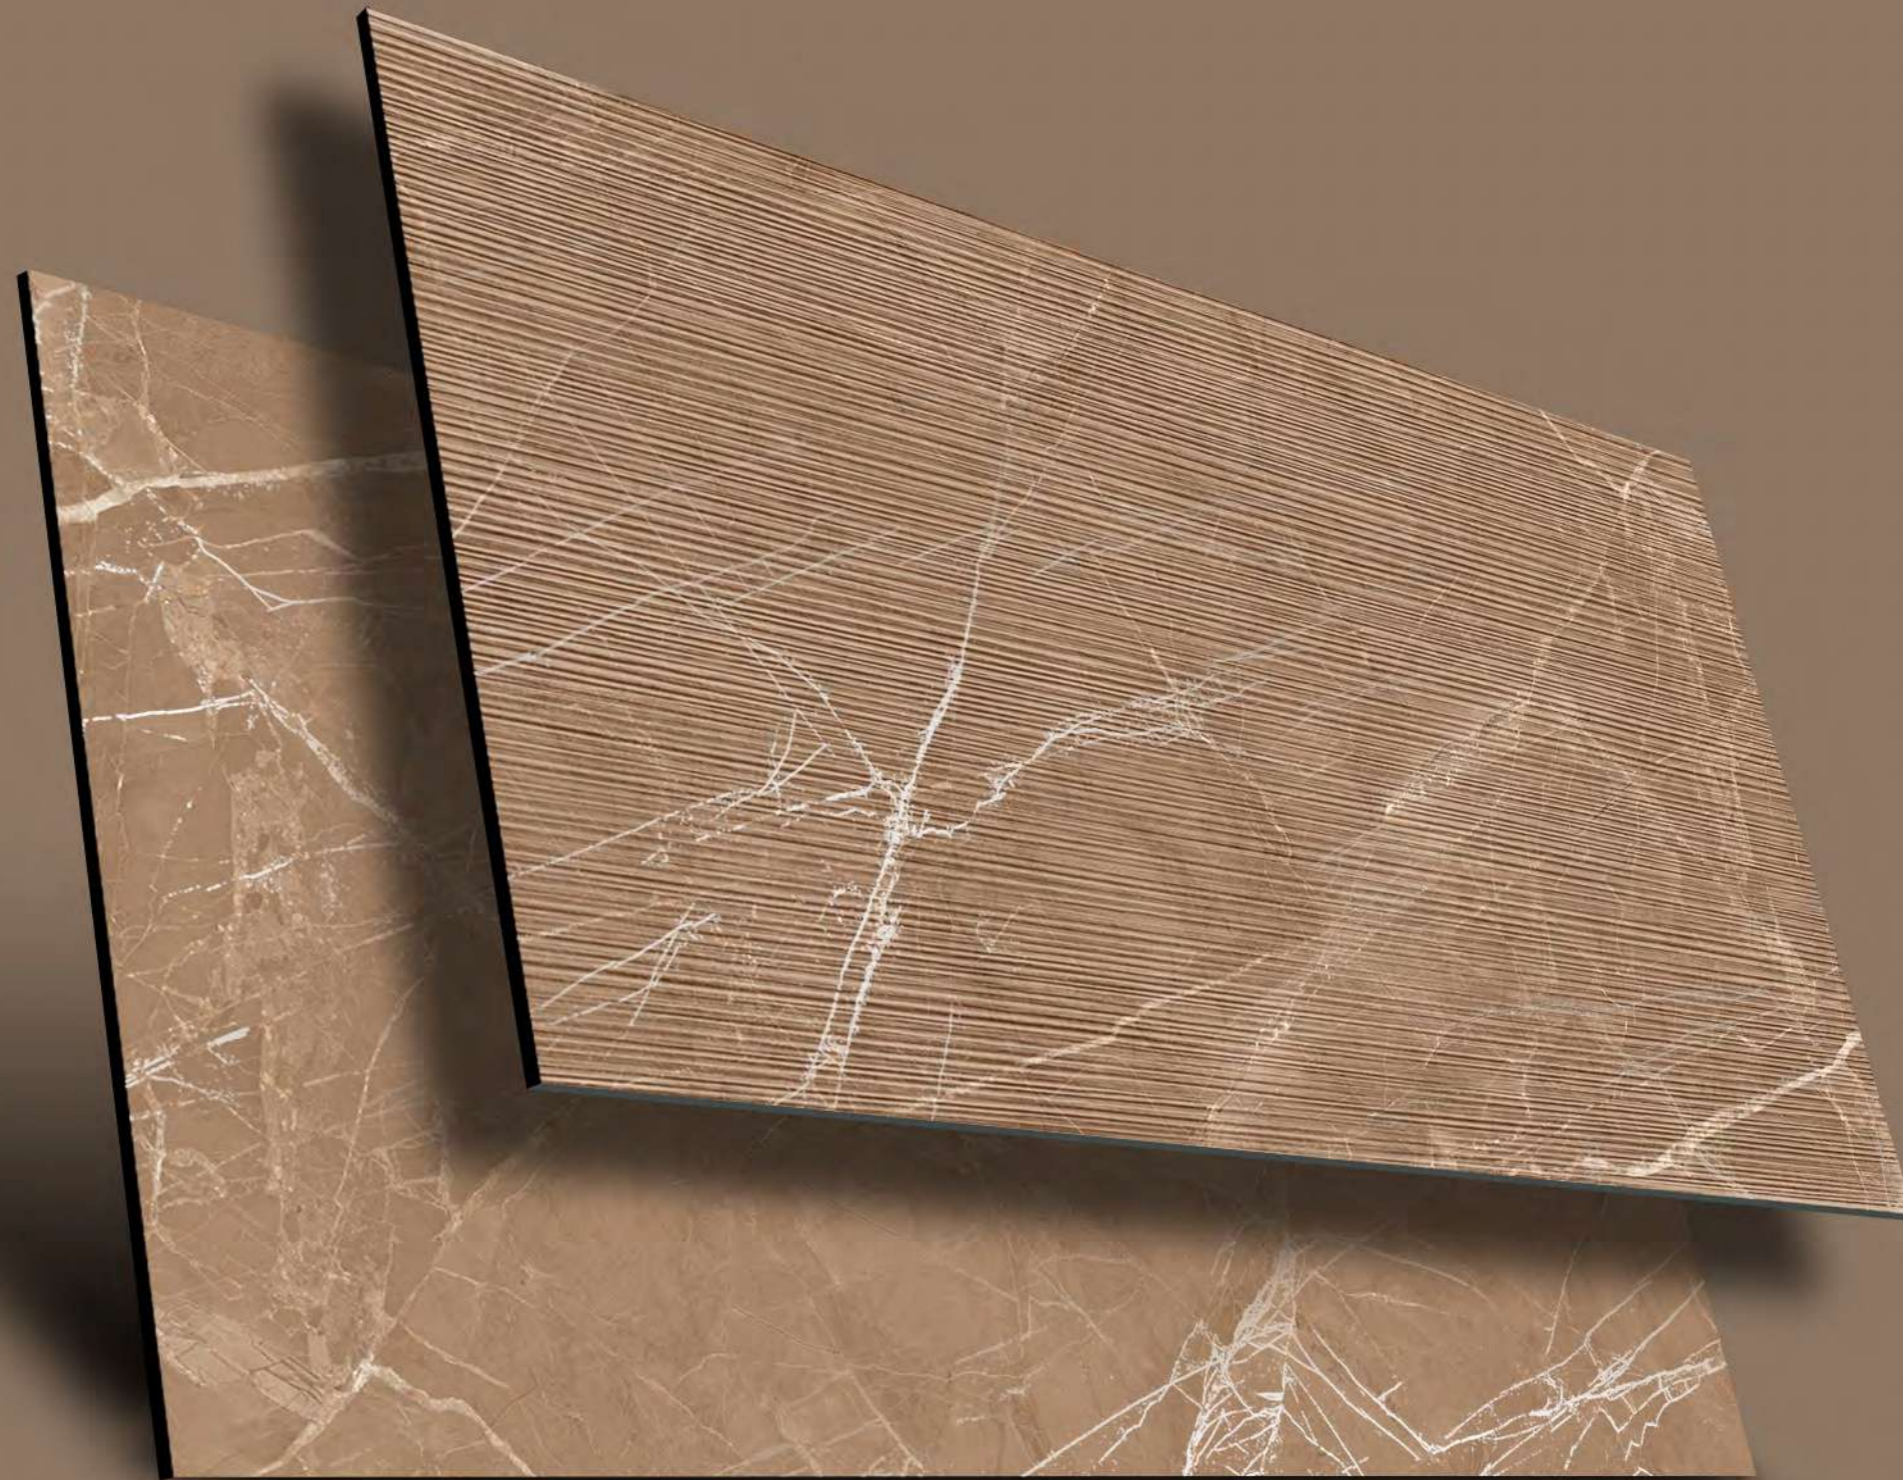

STRIP
PUNCH

**600x
1200mm**

**SPA
BROWN**