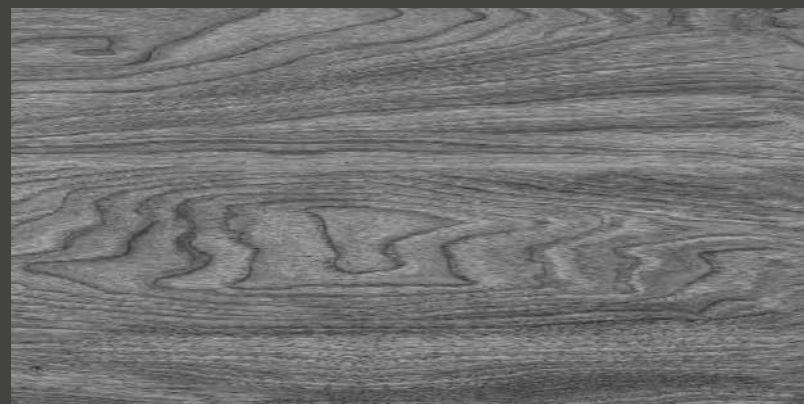

SIZE: **600X1200MM** _____ **RANDOM**

MOZILLA
EXQUISITE SURFACES

WOOD
CARVING COLLECTION

ROSE WOOD GREY

600x1200mm _____

**ROSE WOOD
GREY**

WOOD
CARVING COLLECTION

FINISH:
MATT WITH CARVING EFFECT