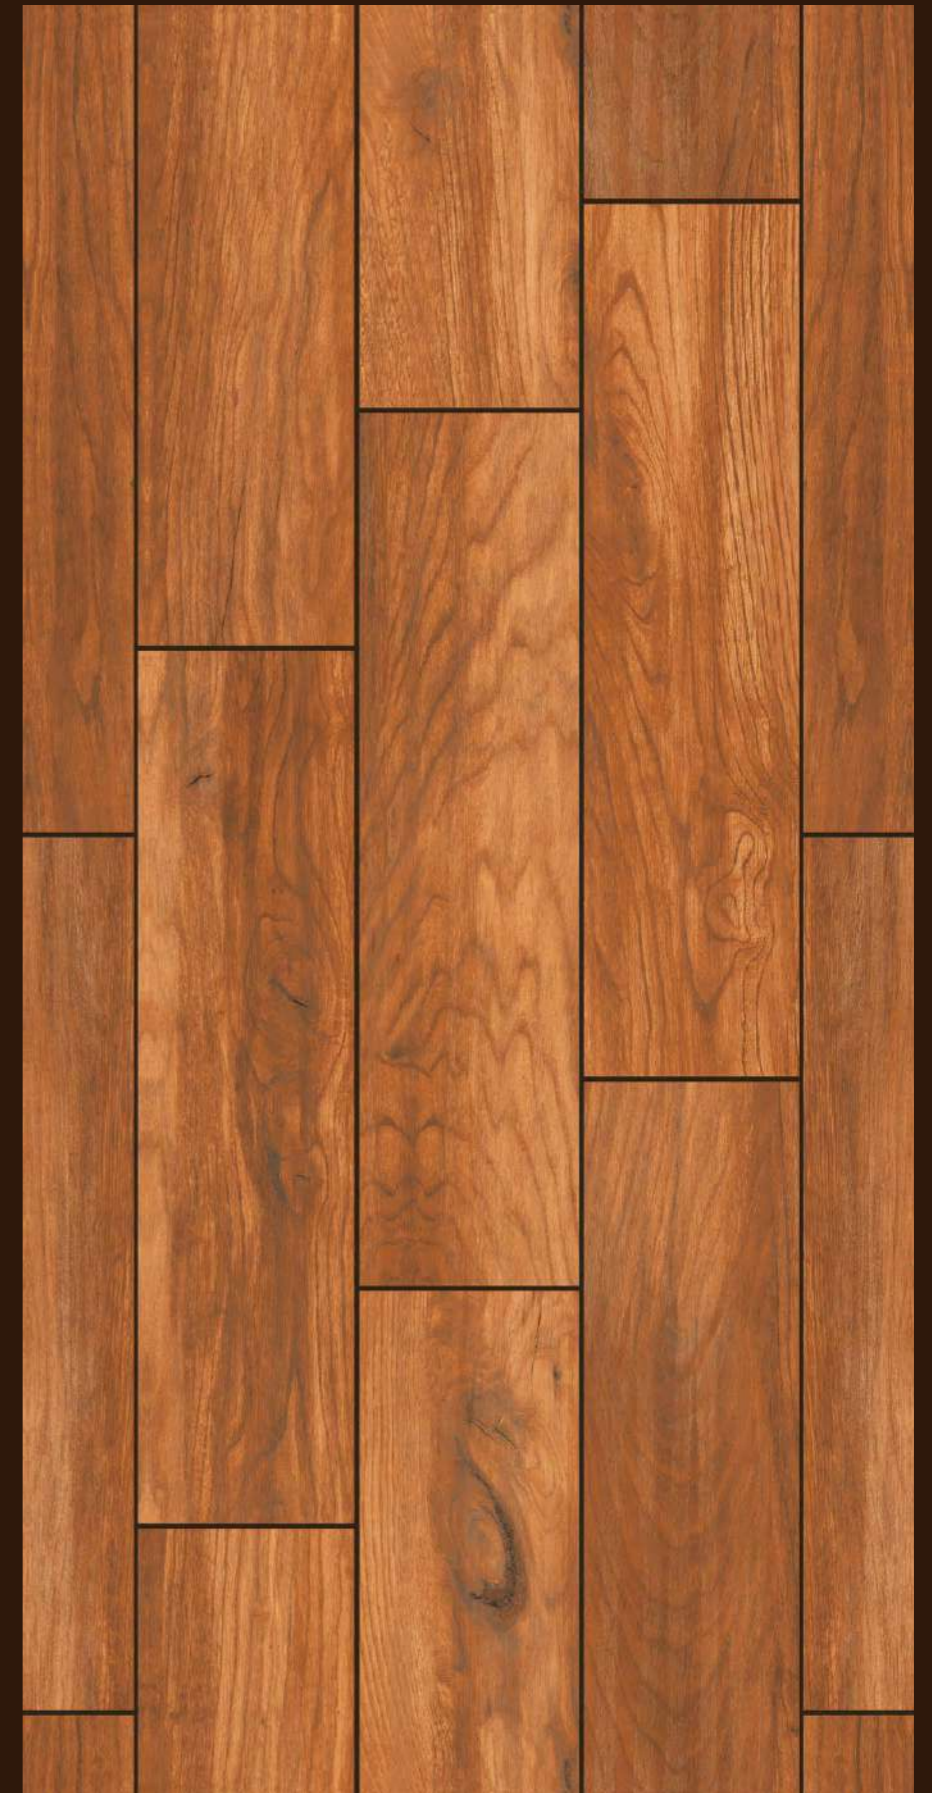

**STREP
WOOD**

WOOD
MATT COLLECTION

FINISH:
MATT

THICKNESS:
9 MM

SIZE:
600X1200MM

RANDOM