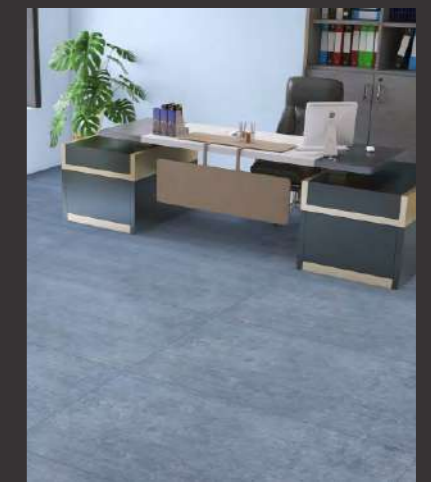

Decor Carving

FEATURES

Easy to clean and maintain

Hygienic surface

Dimensional stability

Resistant to heat and high temperatures

Resistant to staining

LIV resistant

Scratch resistant

Resistant to thermal shock