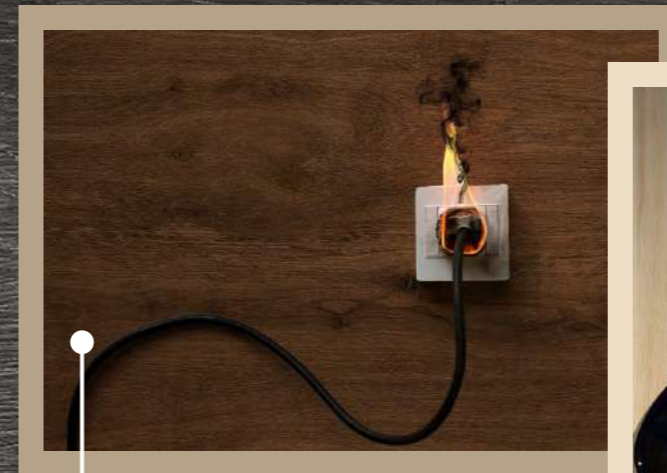

HYGIENIC SURFACE