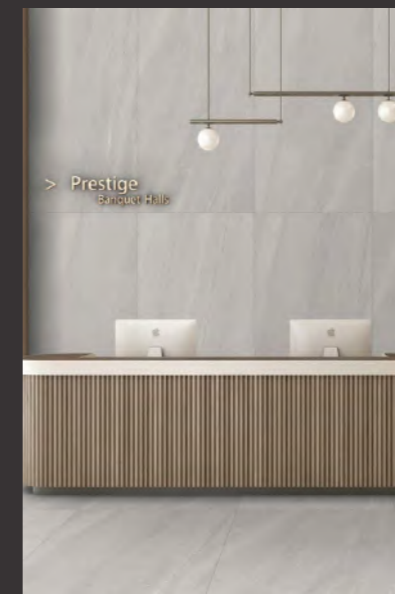

Sugar Finish