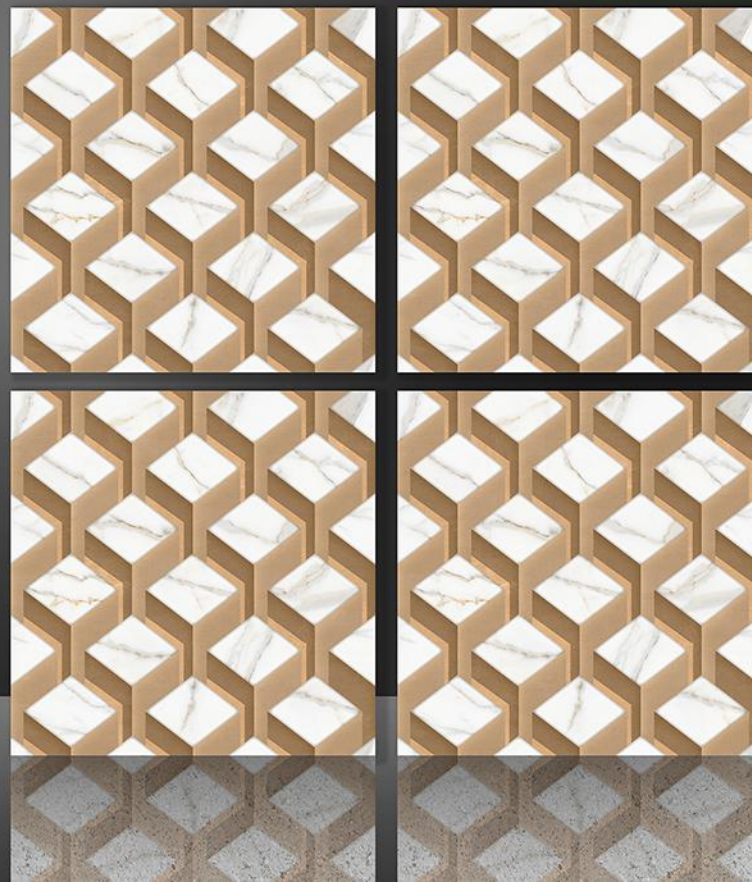

SOLOSTONE
TILES

**SEMI GVT
PORCELAIN TILES**

DIGITAL PORCELAIN
3 D & BOOKMATCH SERIES
| 600x600 mm

DIGITAL PORCELAIN
600X600 mm

601

SOLOSTONE
TILES

SEMI GVT PORCELAIN
600X600 MM

3 D SERIES

DIGITAL PORCELAIN
600X600 mm

604

SOLOSTONE
TILES

SEMI GVT PORCELAIN
600X600 MM

3 D SERIES

DIGITAL PORCELAIN
600X600 mm

605

SOLOSTONE
TILES

SEMI GVT PORCELAIN
600X600 MM

3 D SERIES

DIGITAL PORCELAIN
600X600 mm

606

SOLOSTONE
TILES

SEMI GVT PORCELAIN
600X600 MM

3 D SERIES

DIGITAL PORCELAIN
600X600 mm