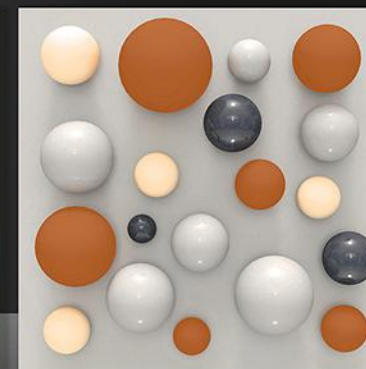

SOLOSTONE
TILES

**SEMI GVT
PORCELAIN TILES**

DIGITAL PORCELAIN
3 D & BOOKMATCH SERIES
| 600x600 mm

DIGITAL PORCELAIN
600X600 mm

601

SOLOSTONE
TILES

SEMI GVT PORCELAIN
600X600 MM

3 D SERIES

DIGITAL PORCELAIN
600X600 mm

604

SOLOSTONE
TILES

SEMI GVT PORCELAIN
600X600 MM

3 D SERIES

DIGITAL PORCELAIN
600X600 mm

605

SOLOSTONE
TILES

SEMI GVT PORCELAIN
600X600 MM

3 D SERIES

DIGITAL PORCELAIN
600X600 mm

606

SOLOSTONE
TILES

SEMI GVT PORCELAIN
600X600 MM

3 D SERIES

DIGITAL PORCELAIN
600X600 mm