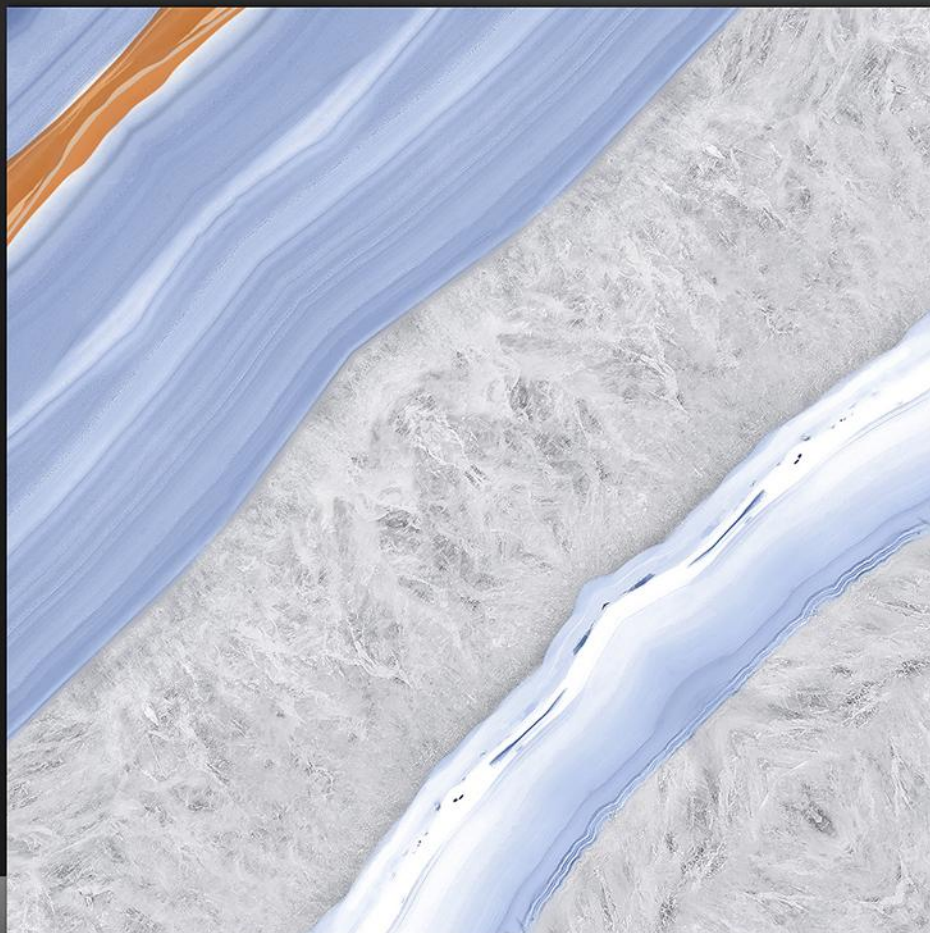

3 D SERIES

DIGITAL PORCELAIN
600X600 mm

705

SOLOSTONE
TILES

SEMI GVT PORCELAIN
600X600 MM

3 D SERIES

DIGITAL PORCELAIN
600X600 mm

706