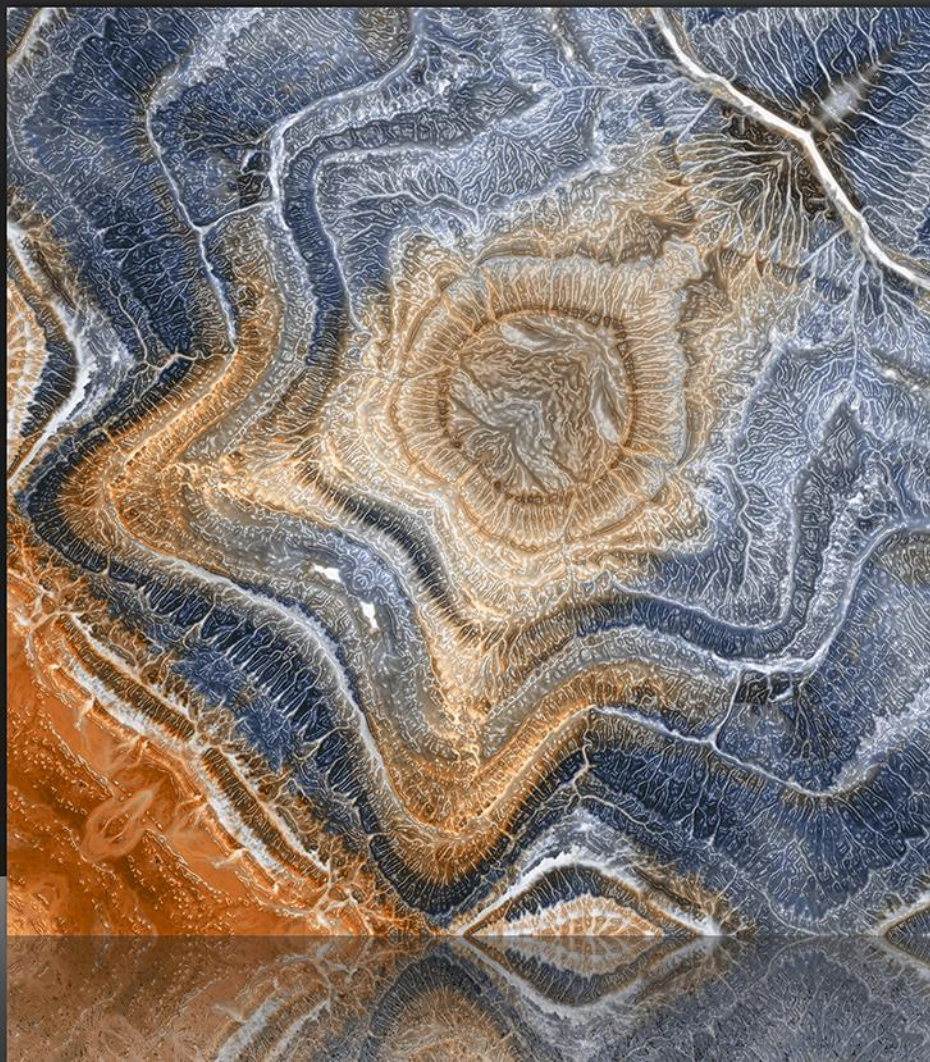

DIGITAL PORCELAIN
600X600 mm

714