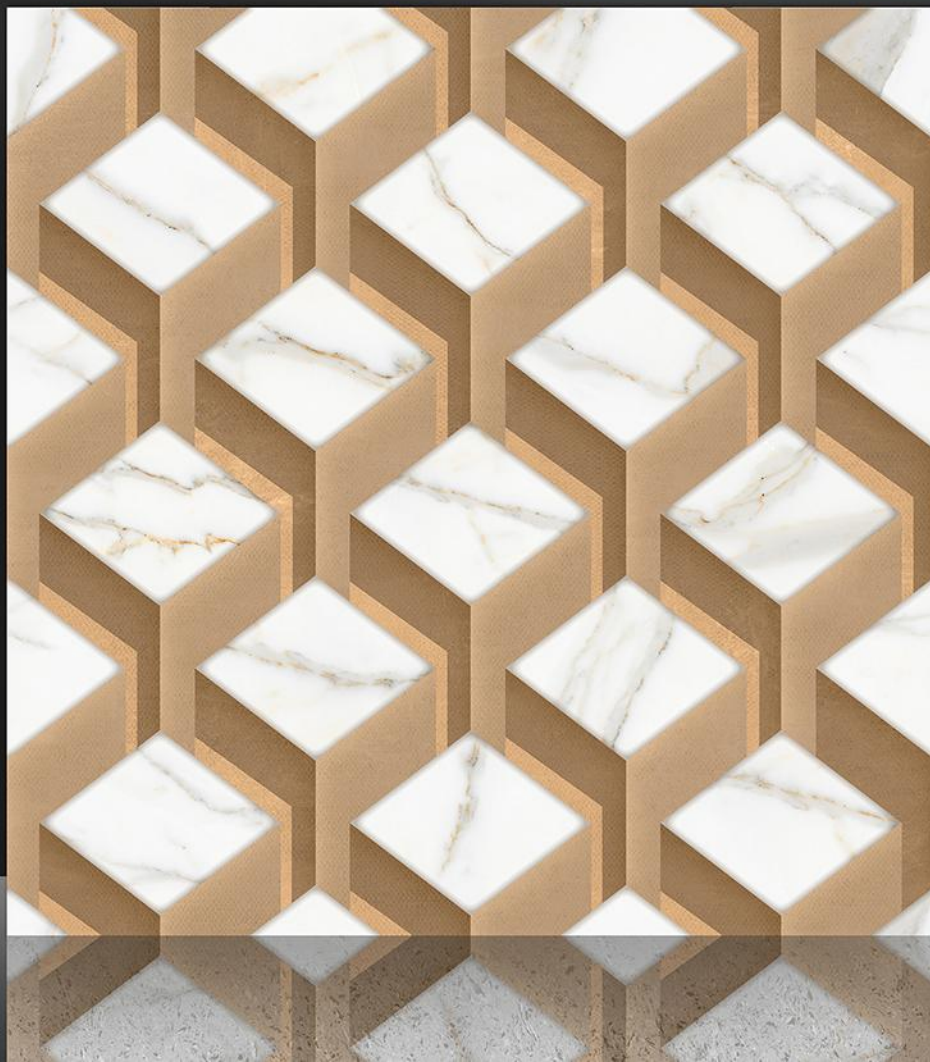

SOLOSTONE
TILES

**SEMI GVT
PORCELAIN TILES**

DIGITAL PORCELAIN
3 D & BOOKMATCH SERIES
| 600x600 mm

DIGITAL PORCELAIN
600X600 mm

601

SOLOSTONE
TILES

SEMI GVT PORCELAIN
600X600 MM

3 D SERIES

DIGITAL PORCELAIN
600X600 mm

604

SOLOSTONE
TILES

SEMI GVT PORCELAIN
600X600 MM

3 D SERIES

DIGITAL PORCELAIN
600X600 mm

605

SOLOSTONE
TILES