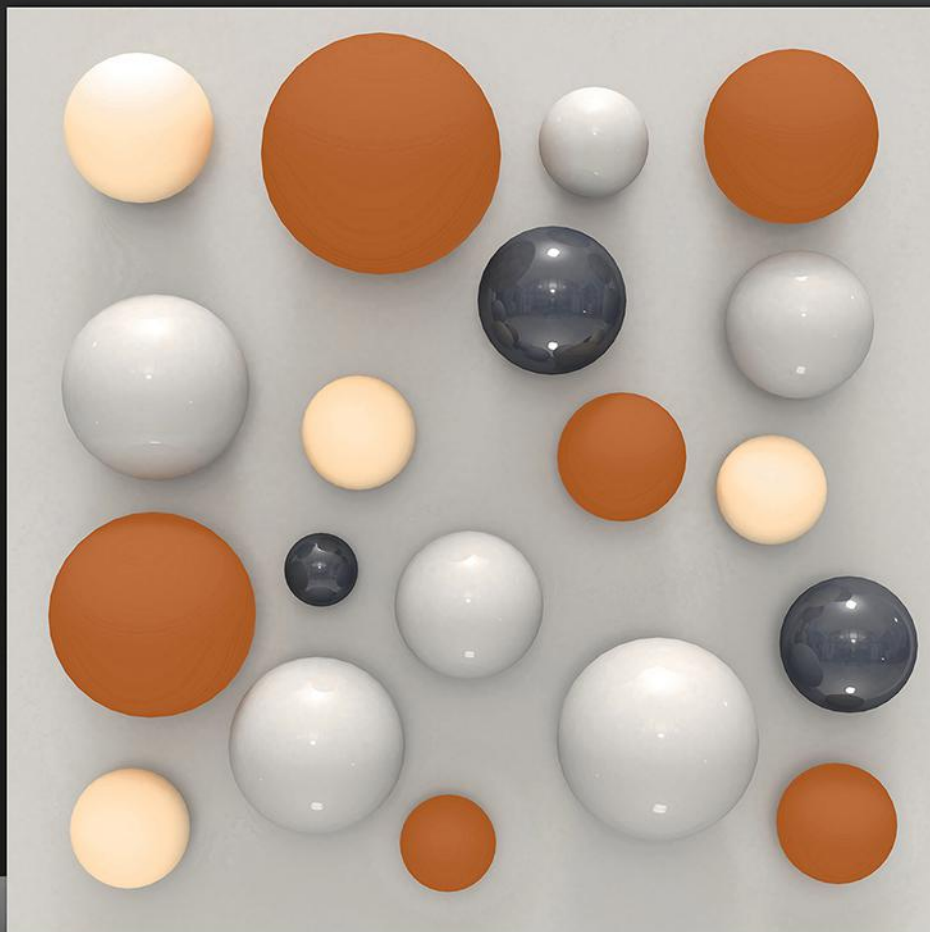

SOLOSTONE
TILES

**SEMI GVT
PORCELAIN TILES**

DIGITAL PORCELAIN
3 D & BOOKMATCH SERIES
| 600x600 mm

DIGITAL PORCELAIN
600X600 mm

601

SOLOSTONE
TILES

SEMI GVT PORCELAIN
600X600 MM

3 D SERIES

DIGITAL PORCELAIN
600X600 mm

604

SOLOSTONE
TILES

SEMI GVT PORCELAIN
600X600 MM

3 D SERIES

DIGITAL PORCELAIN
600X600 mm

605

SOLOSTONE
TILES