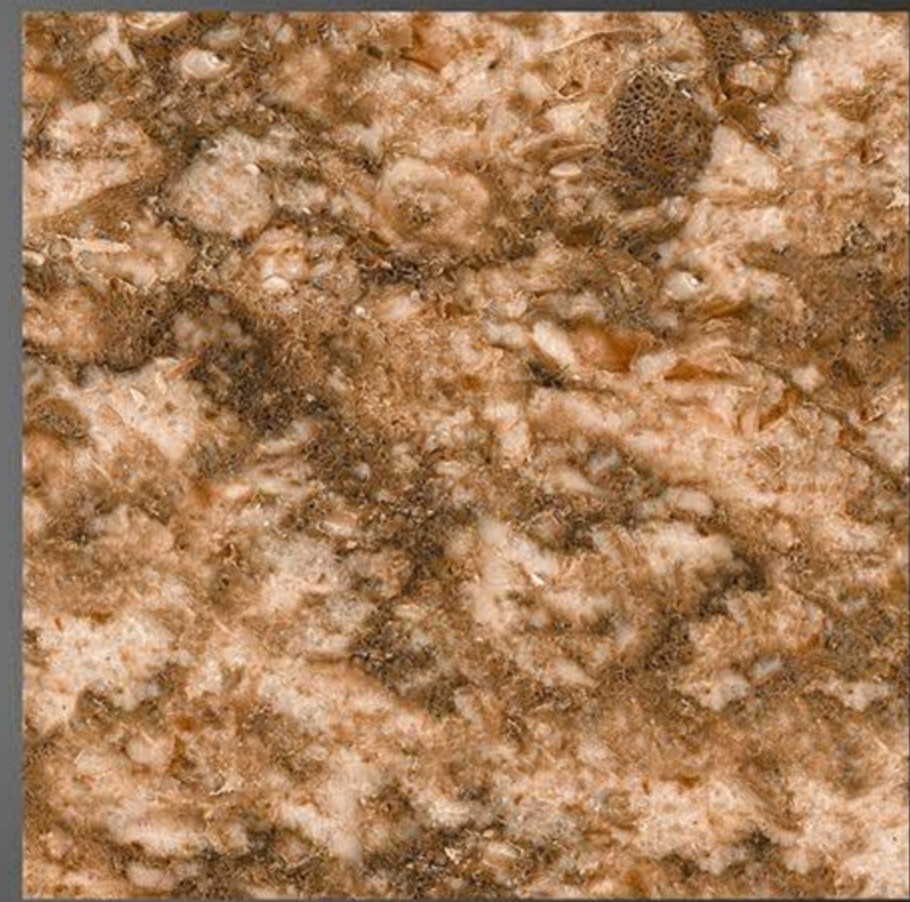

SOLOSTONE

TILES

SEMI GVT PORCELAIN
600X600 MM

DOUBLE CHARGE SERIES