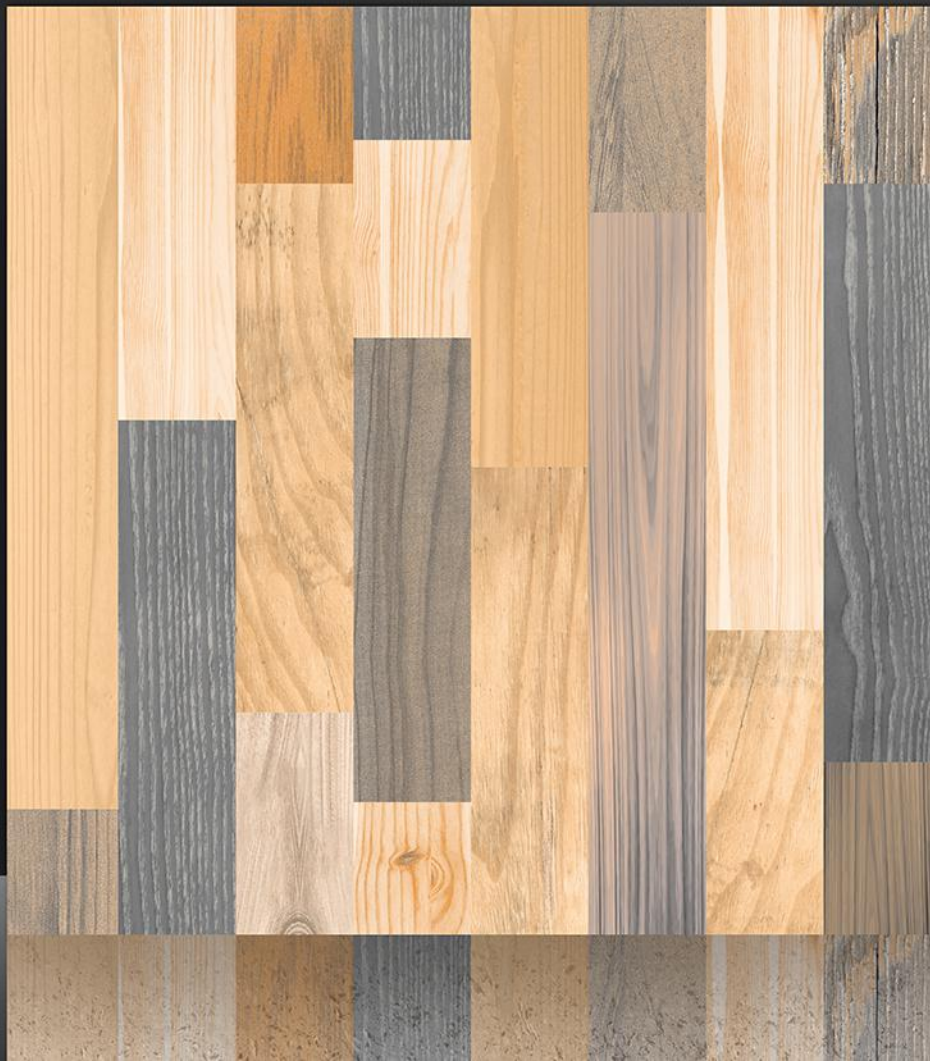

805

SOLOSTONE
TILES

SEMI GVT PORCELAIN
600X600 MM

GALICHA SERIES

DIGITAL PORCELAIN
600X600 mm

807

SOLOSTONE
TILES

SEMI GVT PORCELAIN
600X600 MM