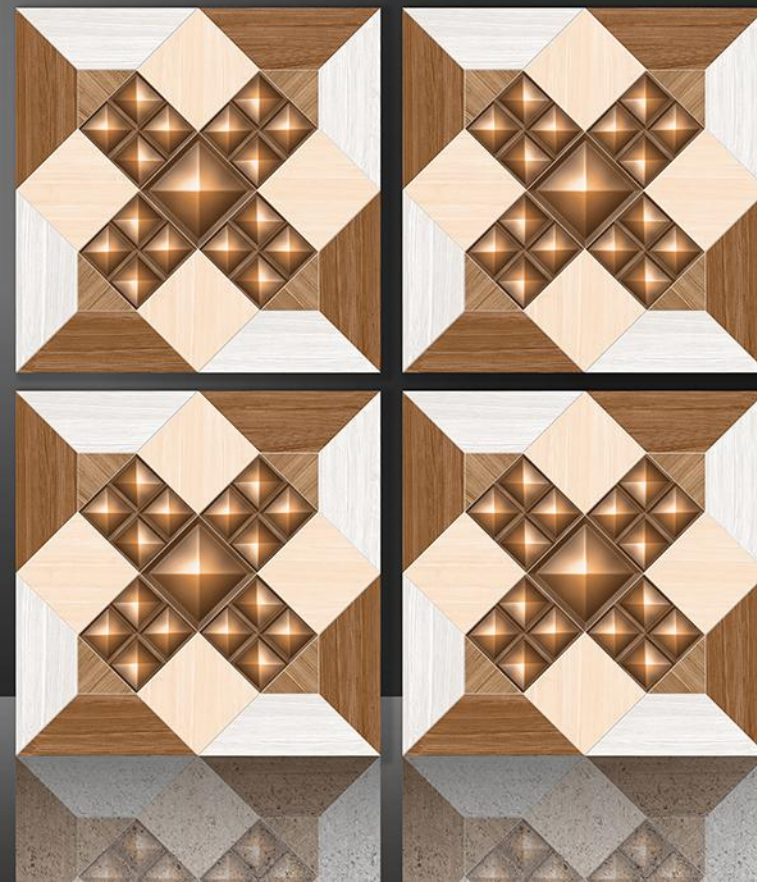

GALICHA SERIES

DIGITAL PORCELAIN
600X600 mm

870

SOLOSTONE
TILES

SEMI GVT PORCELAIN
600X600 MM

GALICHA SERIES

DIGITAL PORCELAIN
600X600 mm

872