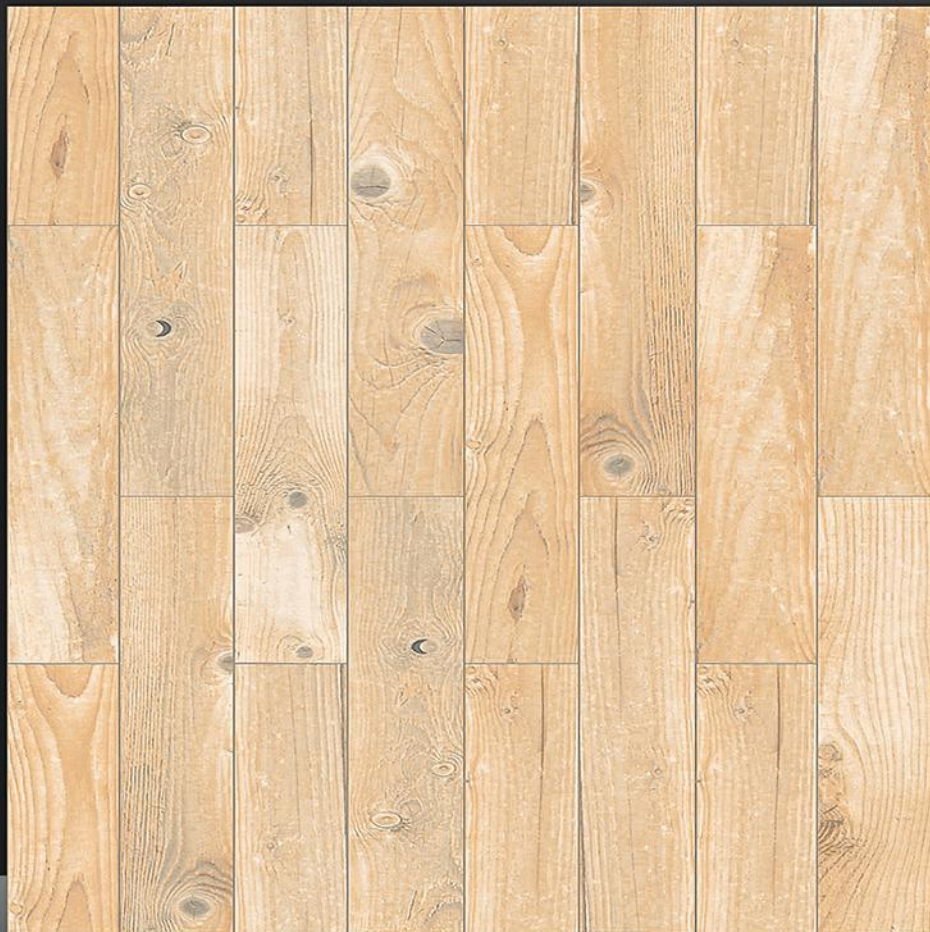

DIGITAL PORCELAIN
600X600 mm

808