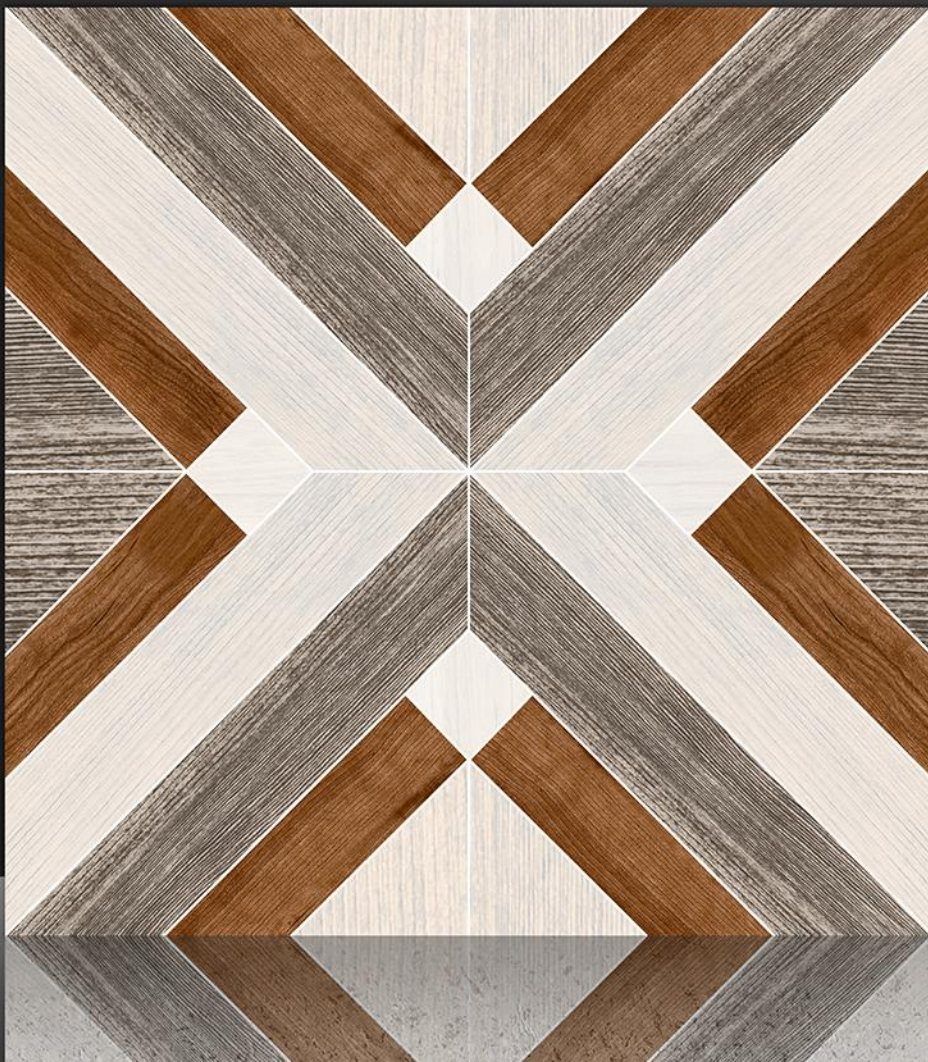

SOLOSTONE
TILES

SEMI GVT PORCELAIN
600X600 MM

GALICHA SERIES

DIGITAL PORCELAIN
600X600 mm

848

SOLOSTONE
TILES

SEMI GVT PORCELAIN
600X600 MM

GALICHA SERIES