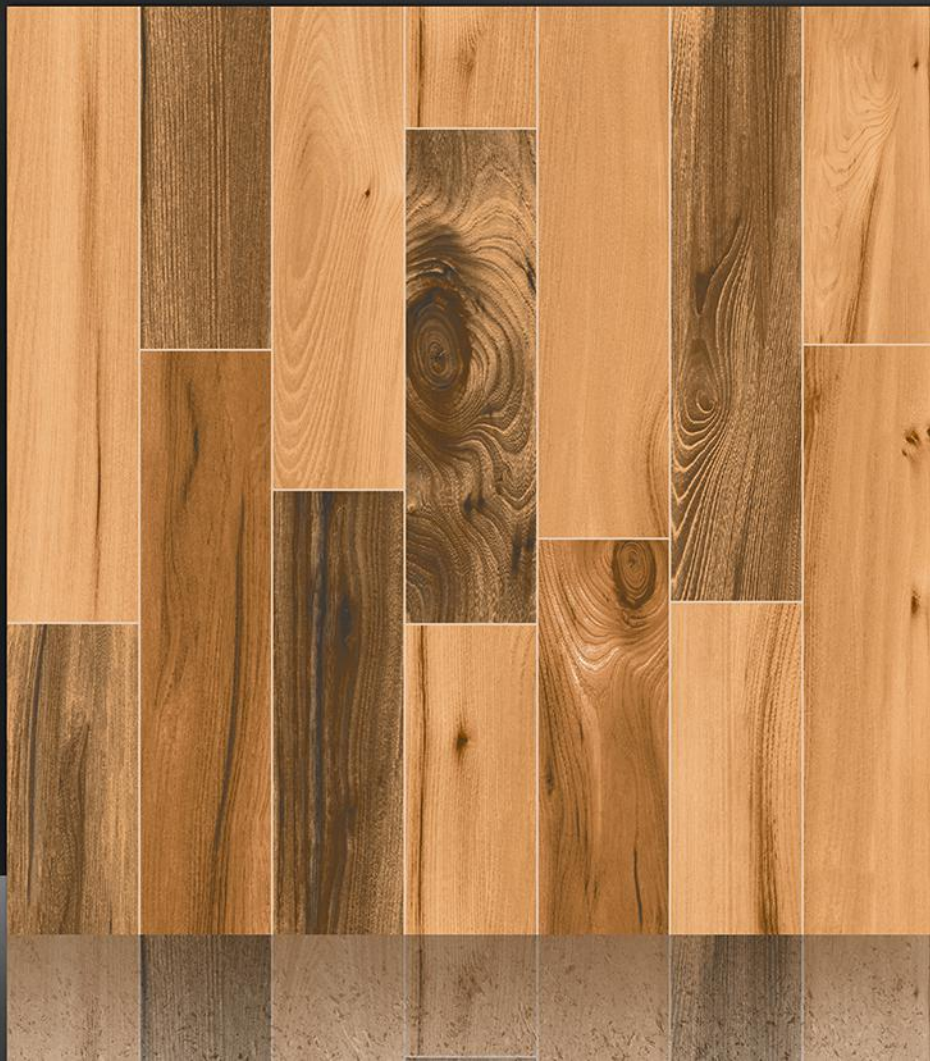

SOLOSTONE
TILES

SEMI GVT PORCELAIN
600X600 MM

GALICHA SERIES

DIGITAL PORCELAIN
600X600 mm

827

SOLOSTONE
TILES

SEMI GVT PORCELAIN
600X600 MM

GALICHA SERIES