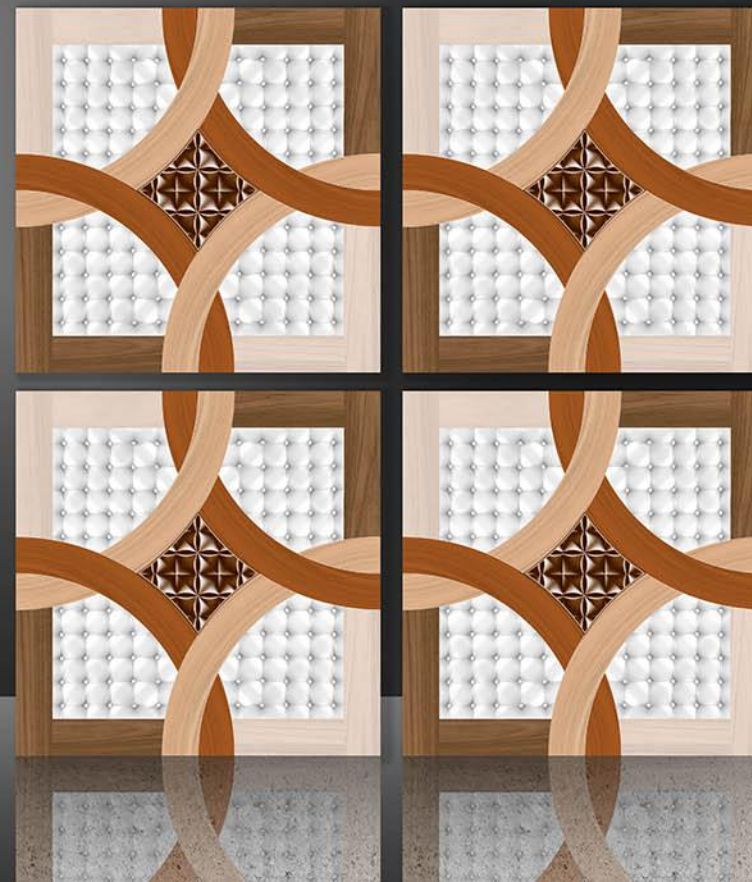

SOLOSTONE
TILES

SEMI GVT PORCELAIN
600X600 MM

GALICHA SERIES