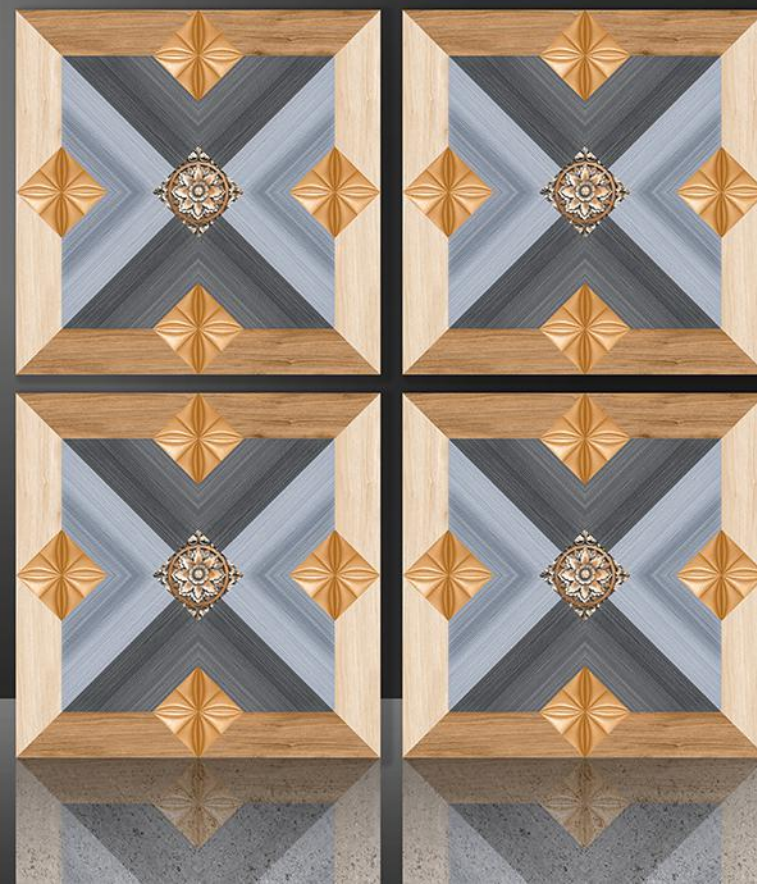

SOLOSTONE
TILES

SEMI GVT PORCELAIN
600X600 MM

GALICHA SERIES