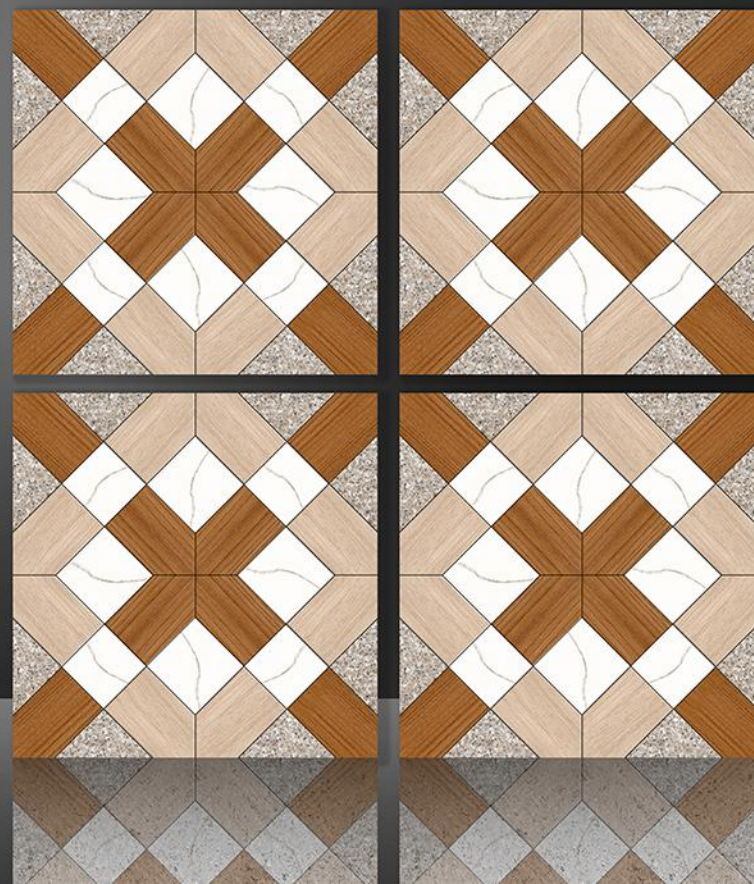

SOLOSTONE
TILES

SEMI GVT PORCELAIN
600X600 MM

GALICHA SERIES