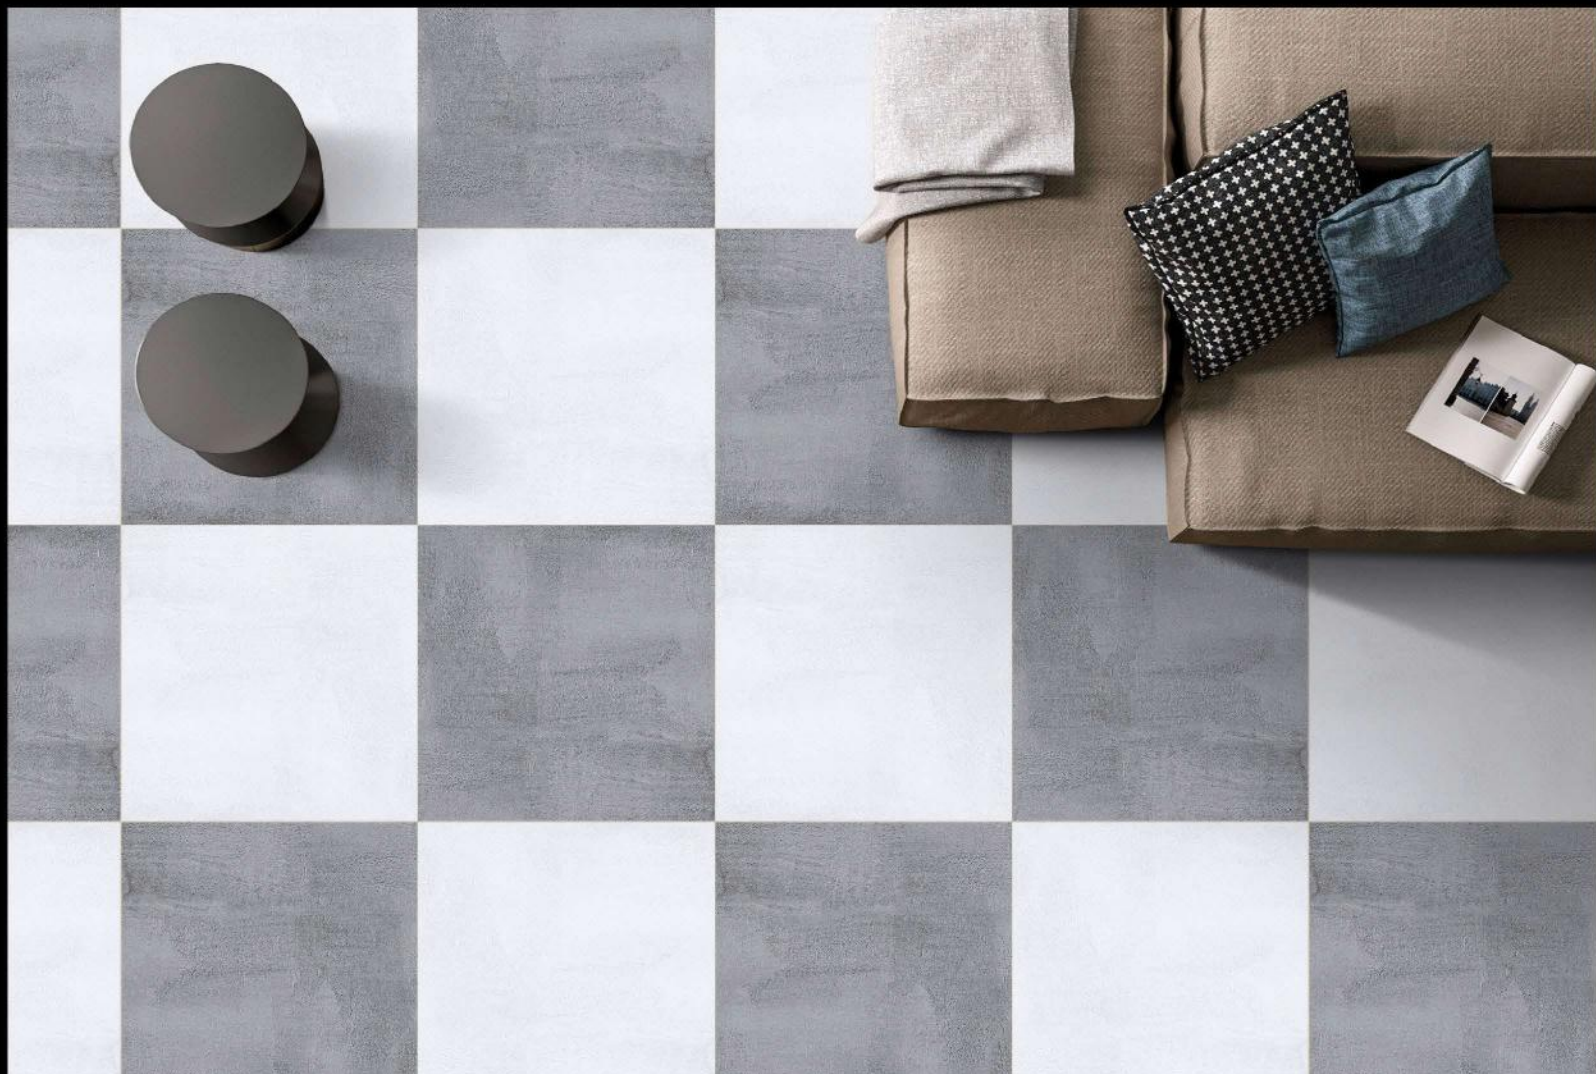

DIGITAL PORCELAIN
600 mm X 600mm
MATT FINISH

SOLOSTONE

LT & DK SERIES

438

439