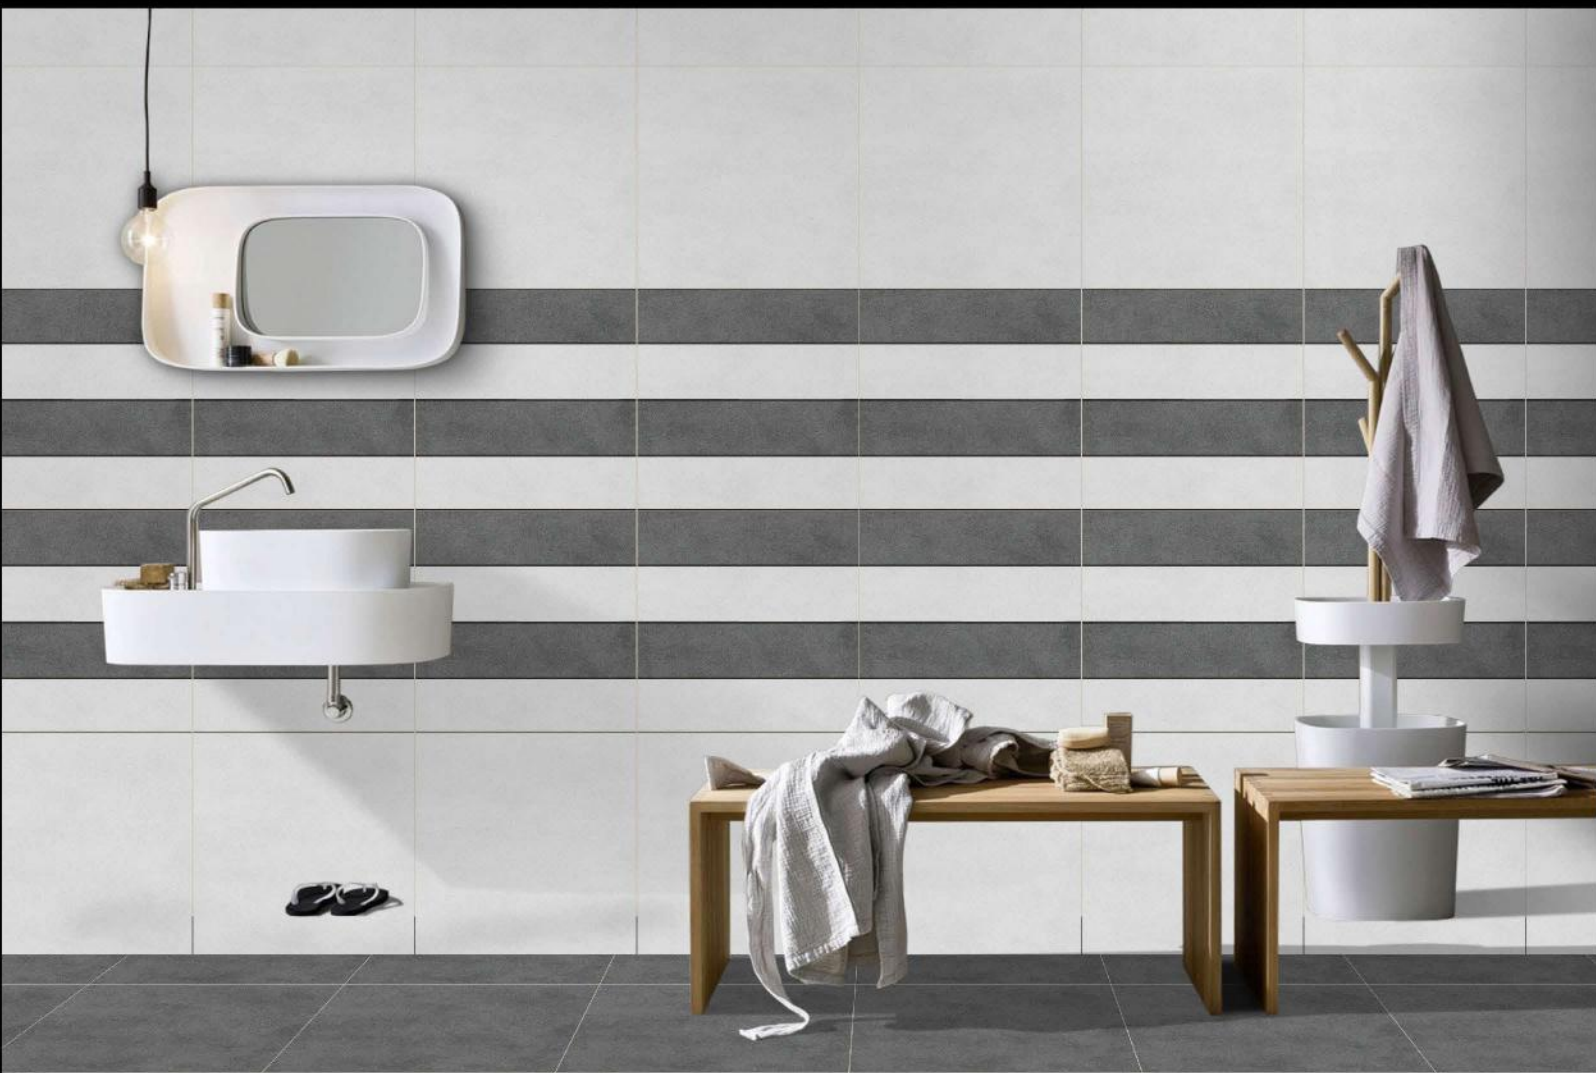

SOLOSTONE

LT & DK SERIES

413

424

423

DIGITAL PORCELAIN  
600 mm X 600mm  
MATT FINISH

SOLOSTONE

LT & DK SERIES