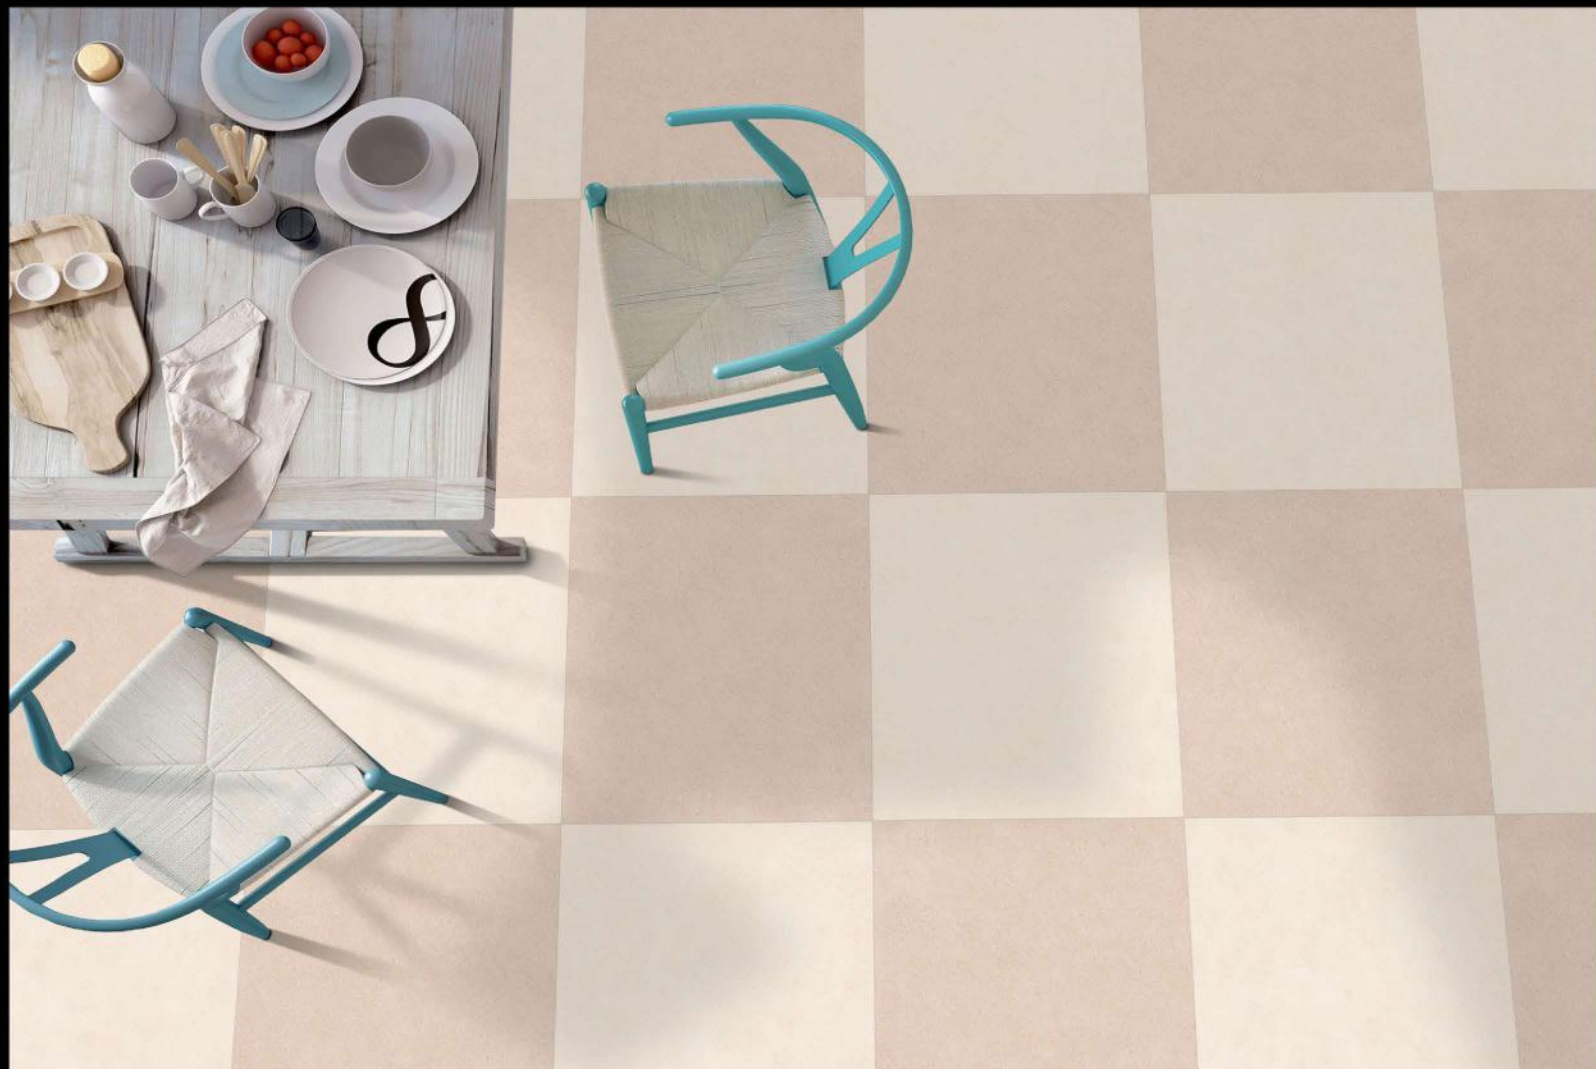

SOLOSTONE

LT & DK SERIES

452

453

DIGITAL PORCELAIN  
600 mm X 600mm  
MATT FINISH

SOLO STONE

LT & DK SERIES

454