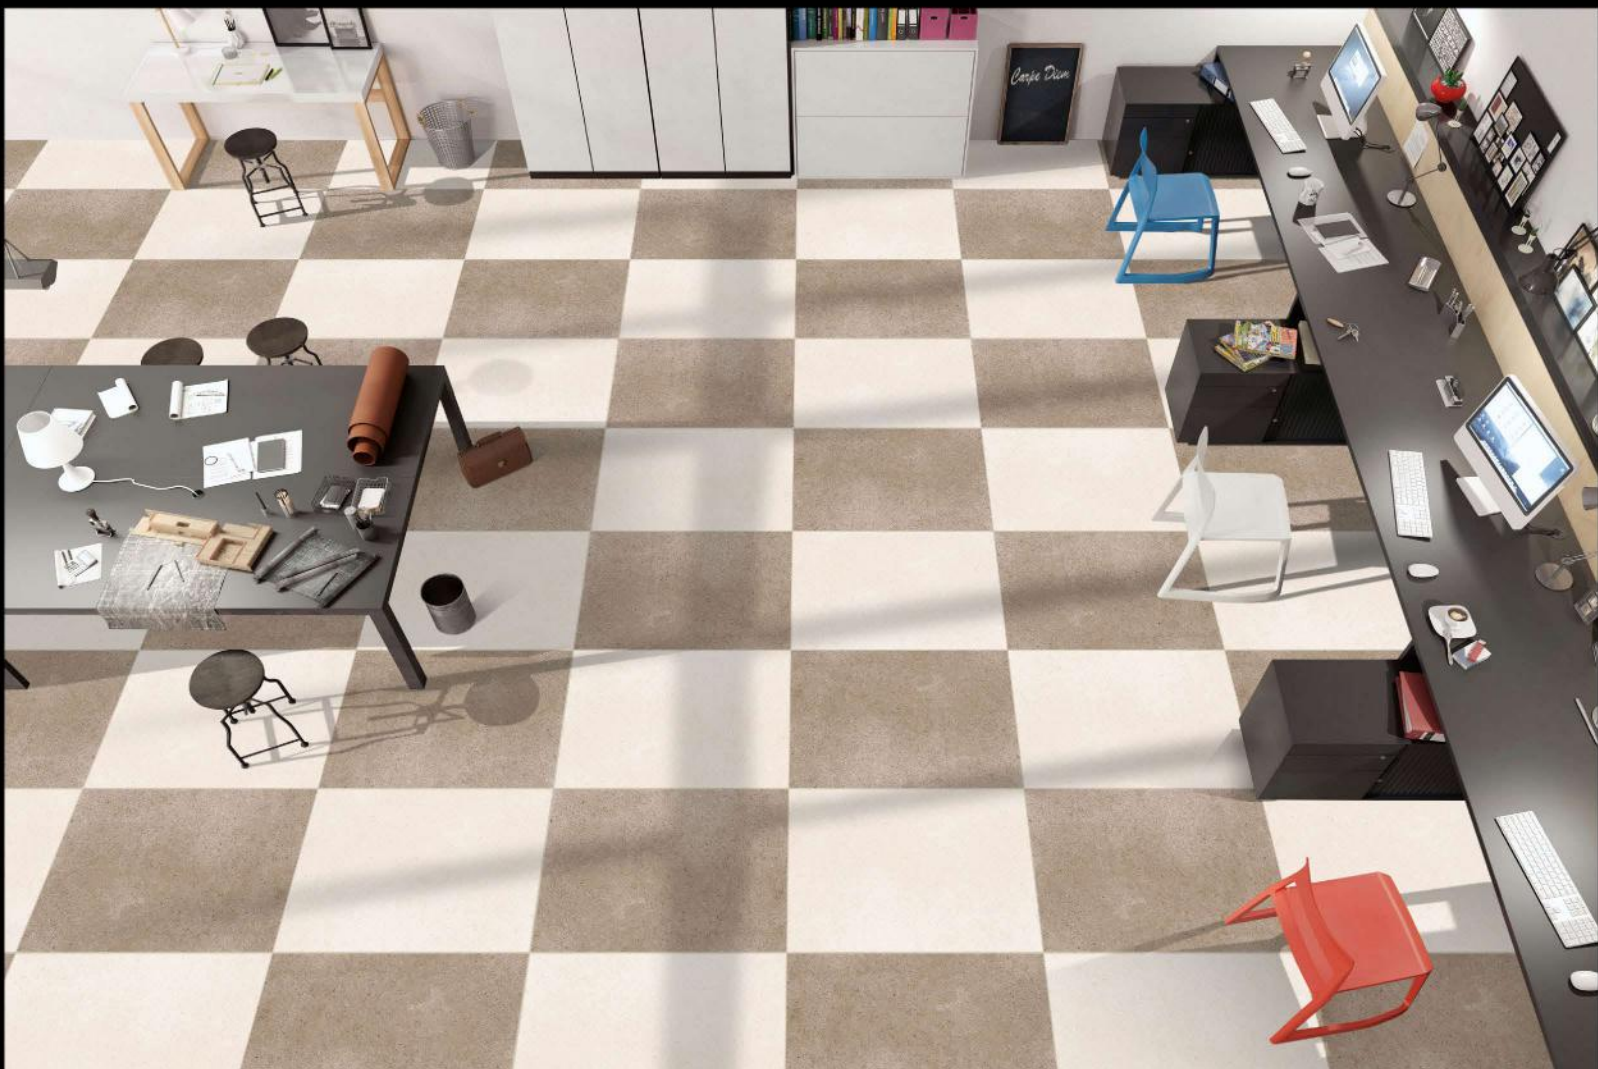

455

DIGITAL PORCELAIN  
600 mm X 600mm  
MATT FINISH

SOLO STONE

LT & DK SERIES

456

457

DIGITAL PORCELAIN  
600 mm X 600mm  
MATT FINISH

SOLOSTONE