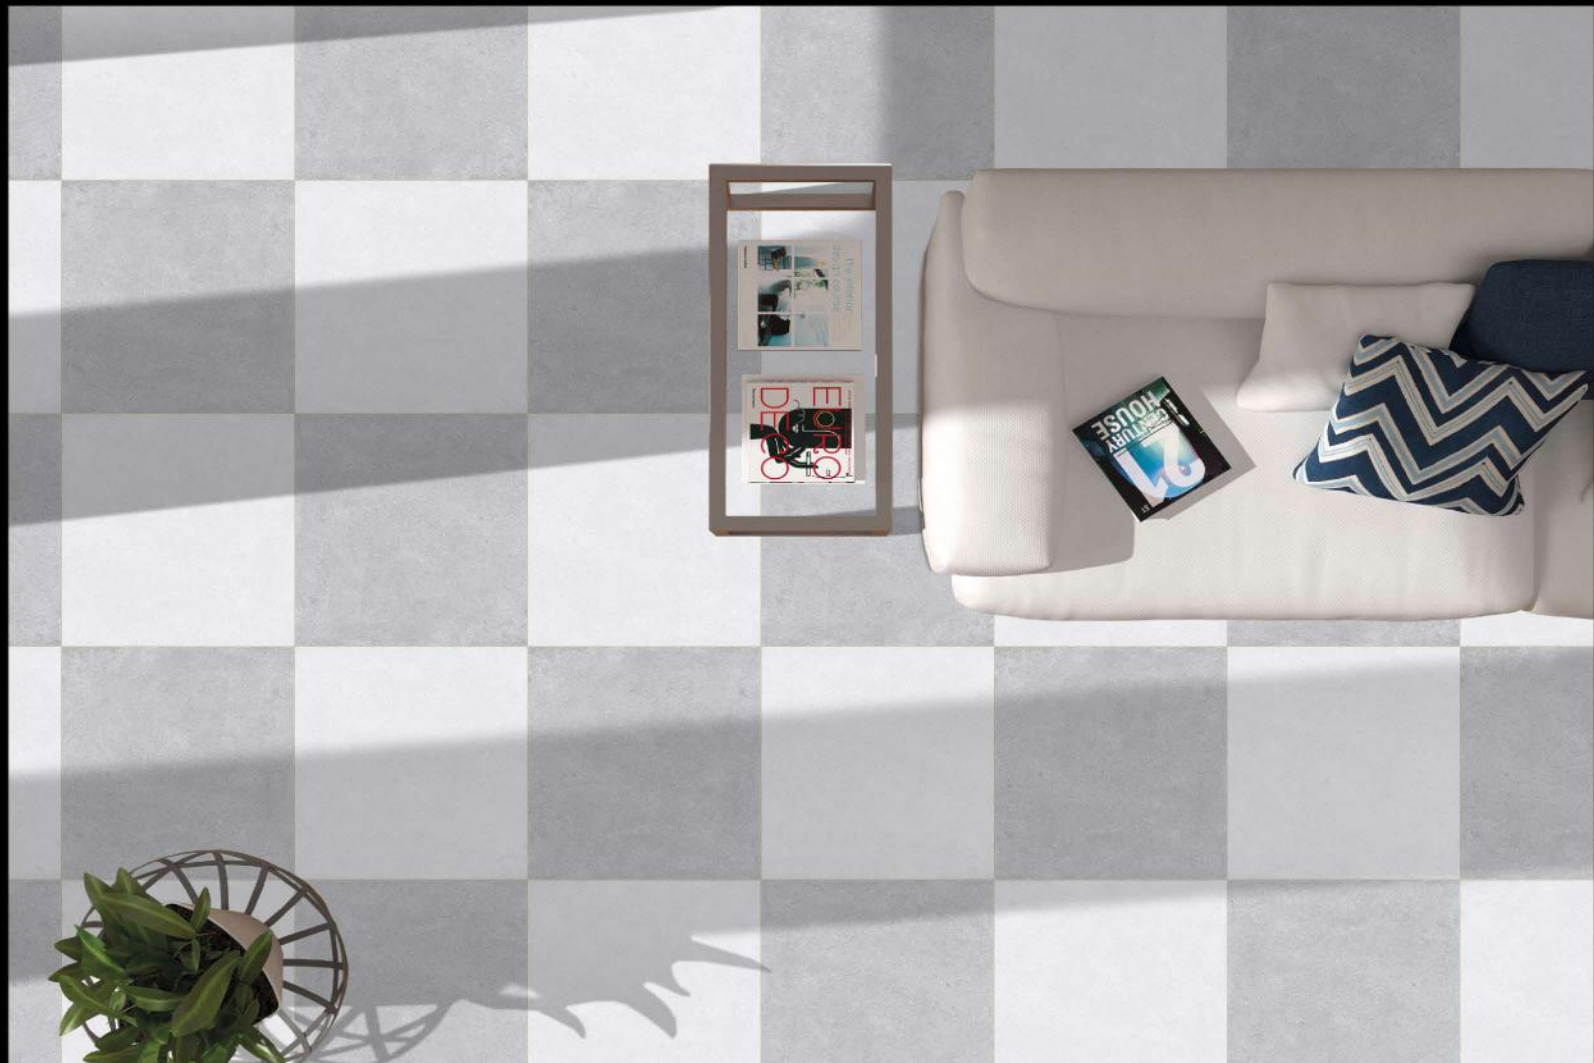

464

465

DIGITAL PORCELAIN  
600 mm X 600mm  
MATT FINISH

SOLO STONE

LT & DK SERIES

466

467

DIGITAL PORCELAIN  
600 mm X 600mm  
MATT FINISH