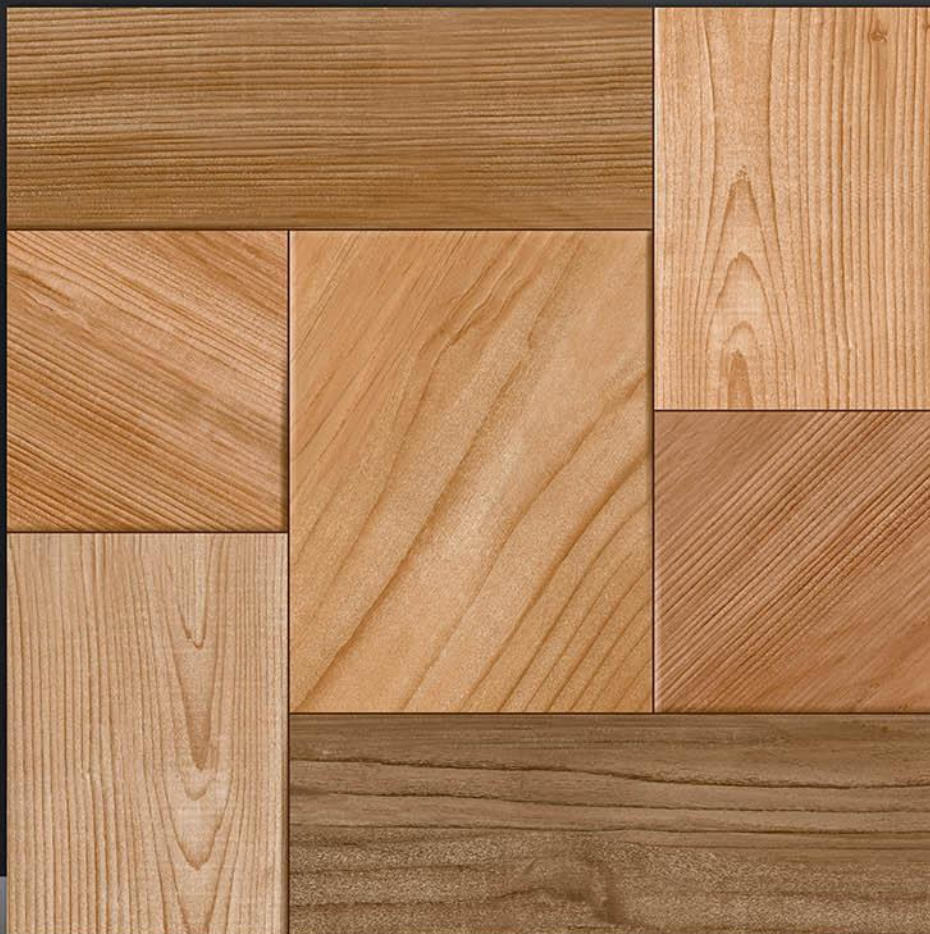

PUNCH SERIES

DIGITAL PORCELAIN
600X600 mm

3309

SOLOSTONE
TILES

SEMI GVT PORCELAIN
600X600 MM

PUNCH SERIES

DIGITAL PORCELAIN
600X600 mm

3313