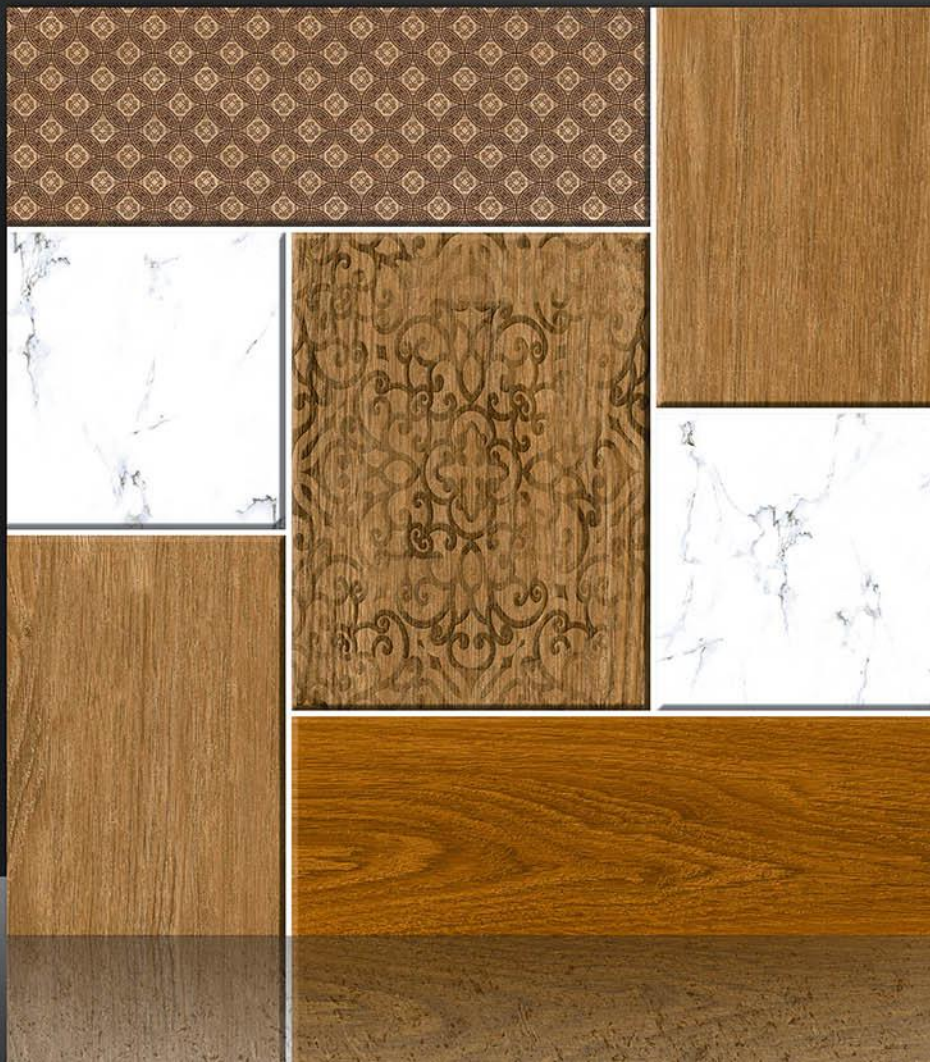

DIGITAL PORCELAIN
600X600 mm

3331