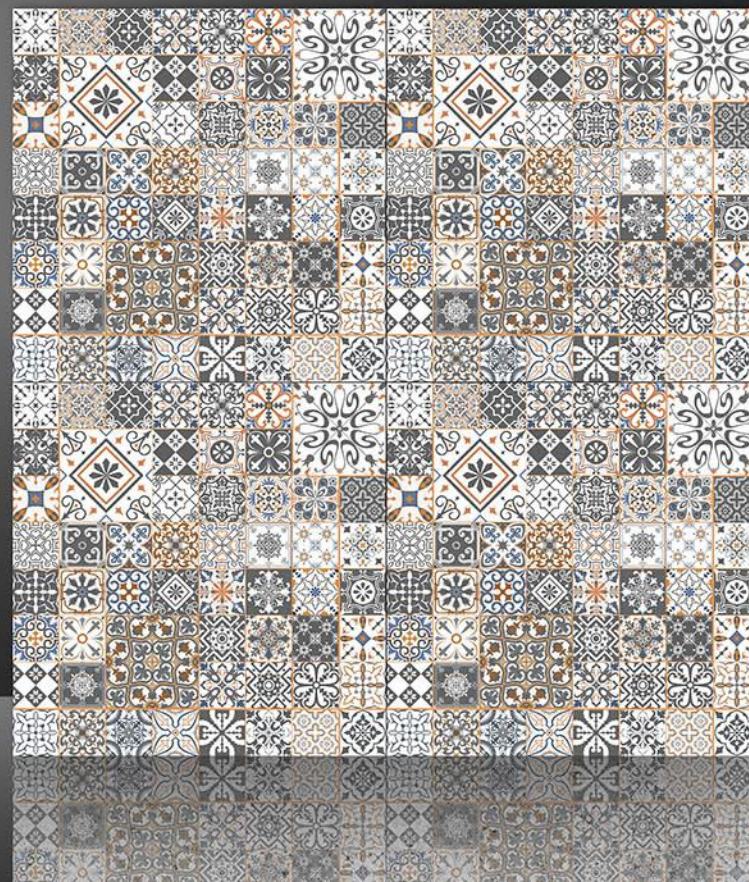

SOLOSTONE
TILES

SEMI GVT PORCELAIN
600X600 MM

MOROCCAN SERIES