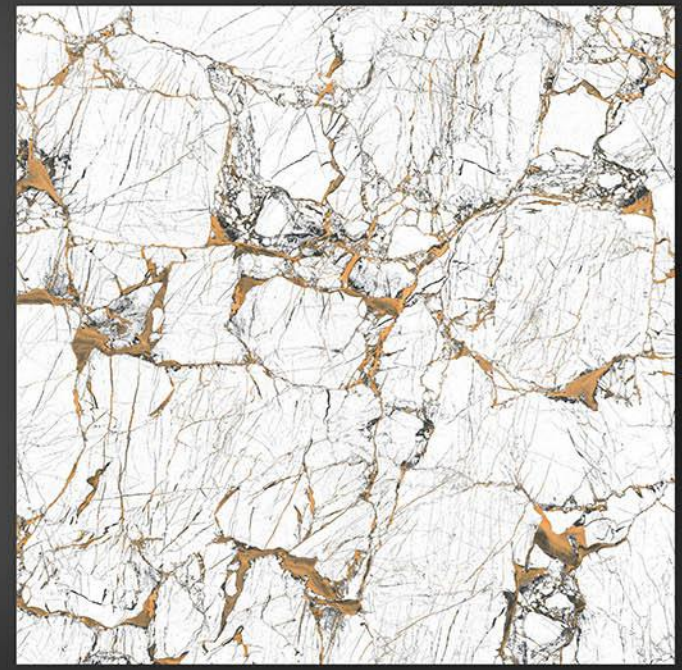

SOLOSTONE

TILES

SGR-9016

60X60CM

SEMI GVT
PORCELAIN