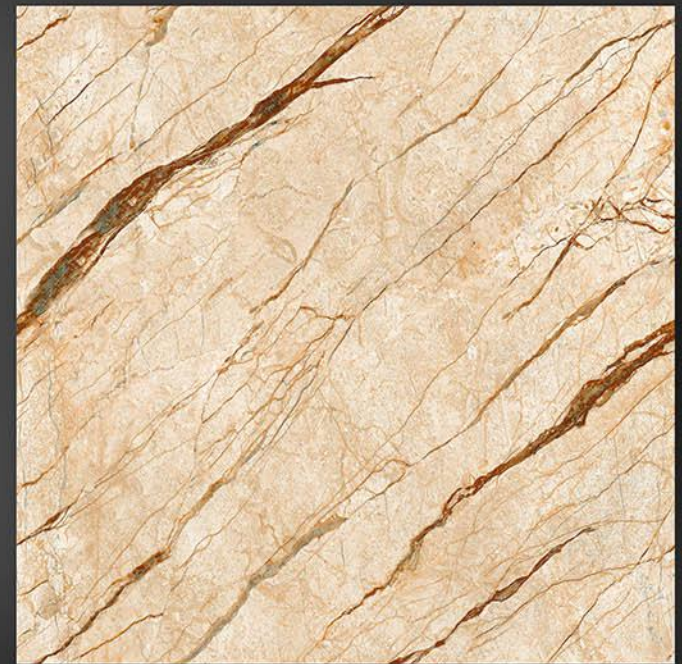

60X60CM
SEMI GVT
PORCELAIN

SUGER SERIES

SOLOSTONE

TILES

SGR-9015

60X60CM

SEMI GVT
PORCELAIN

SUGER SERIES