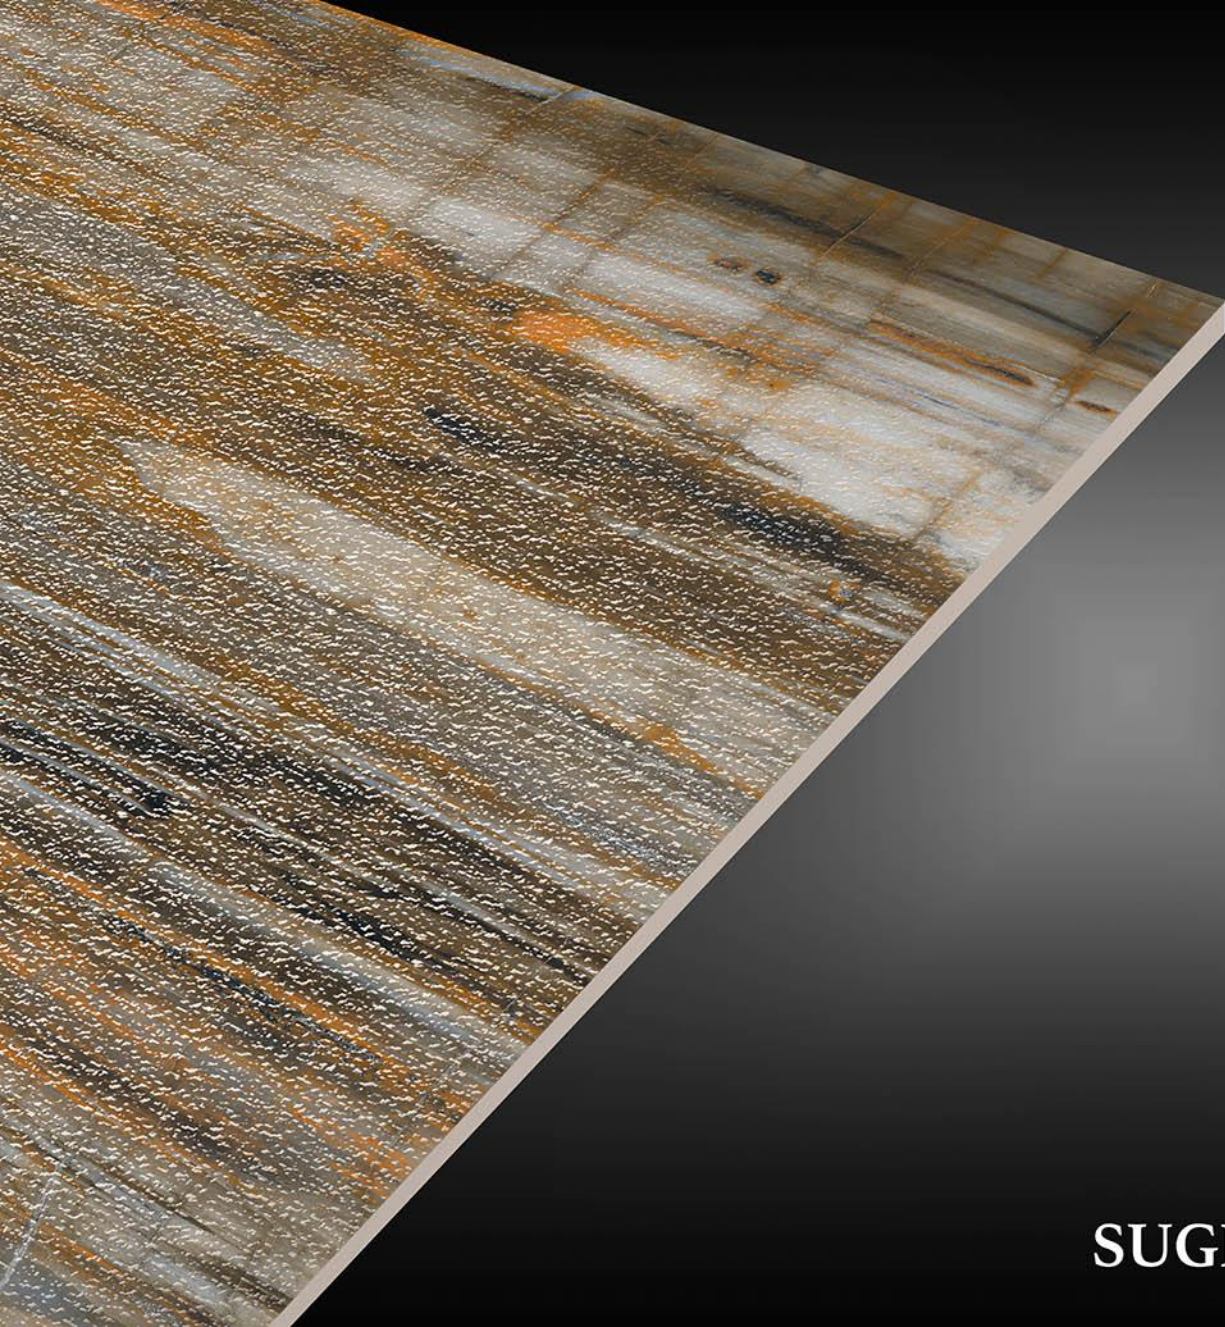

SOLOSTONE

TILES

SGR-9049

60X60CM

SEMI GVT
PORCELAIN

SUGER SERIES

SOLOSTONE
TILES

SGR-9050