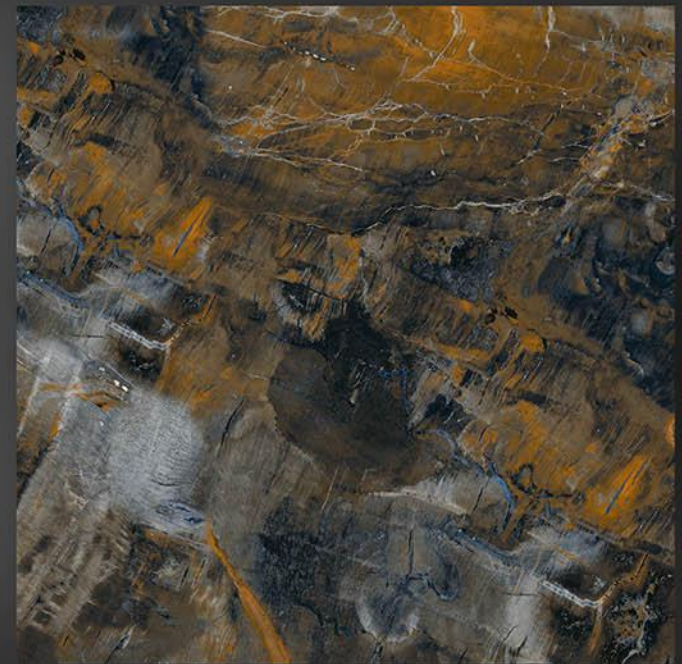

# SOLOSTONE

TILES

SGR-9051

60X60CM

SEMI GVT  
PORCELAIN

SUGER SERIES

**SOLOSTONE**

TILES