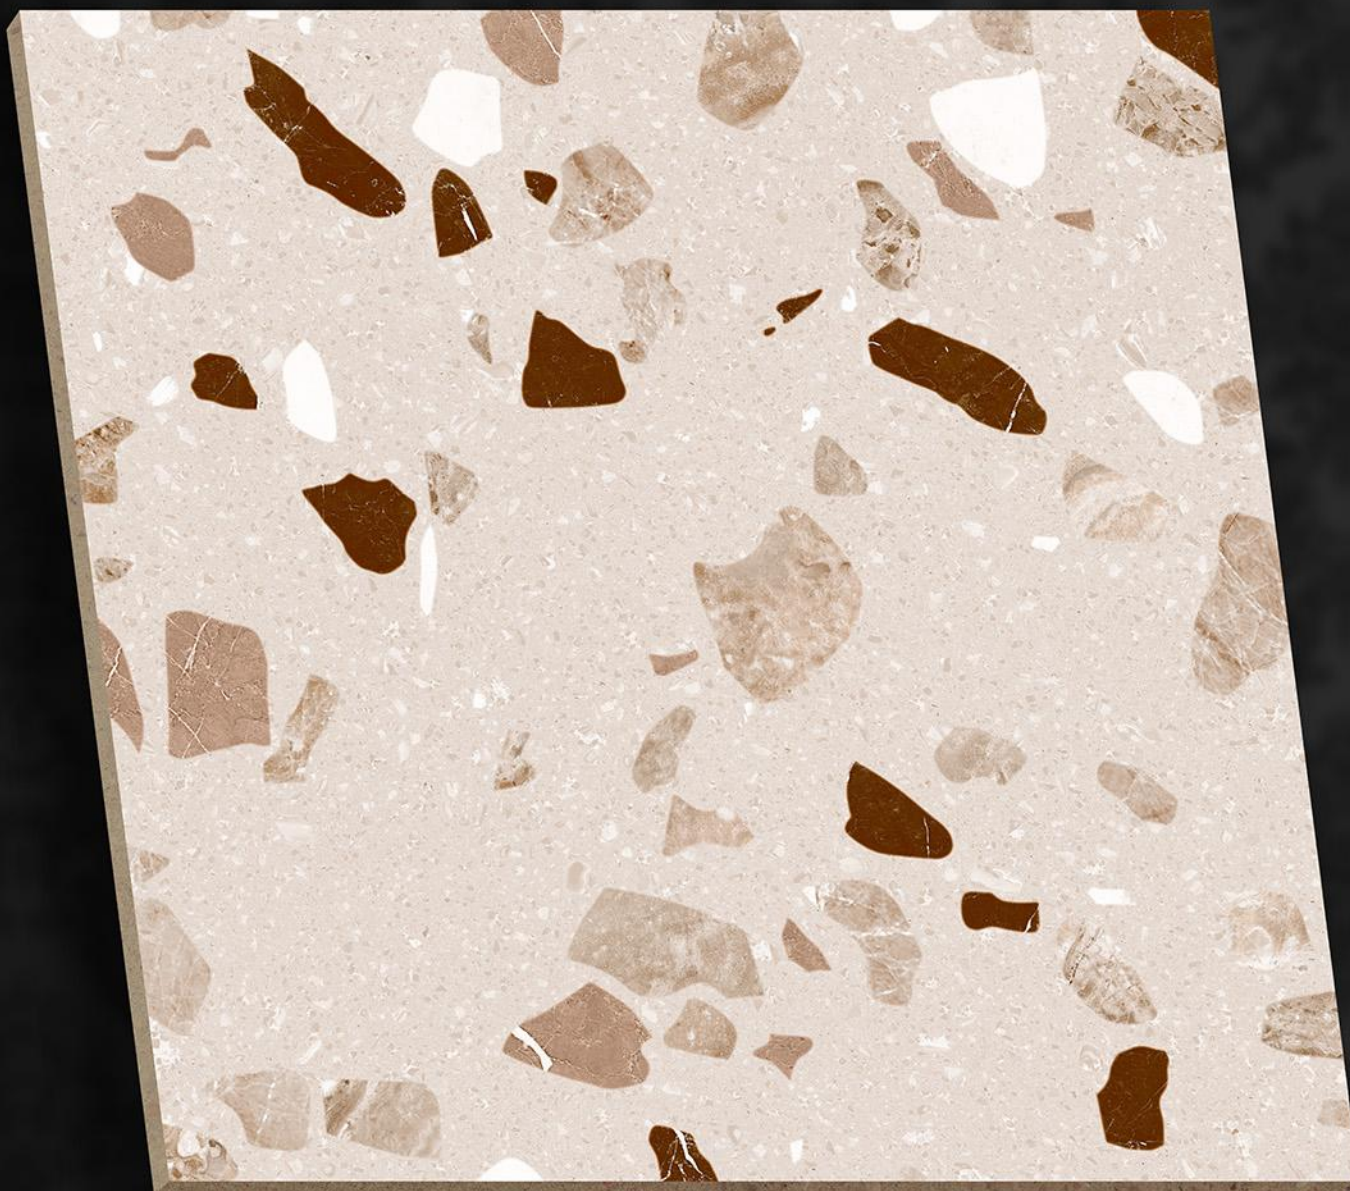

SOLOSTONE

TILES

| 600x600 mm

| **DIGITAL PORCELAIN**
TERRAZZO SERIES

| **SEMI GVT**
PORCELAIN TILES

SOLO STONE

SEMI GVT PORCELAIN
600X600 MM

Terrazzo Series

TRZ-7101

SOLOSTONE

**SEMI GVT PORCELAIN
600X600 MM**

Terrazzo Series

TRZ-7102

SOLOSTONE

SEMI GVT PORCELAIN
600X600 MM

Terrazzo Series

TRZ-7103

SOLOSTONE

SEMI GVT PORCELAIN
600X600 MM

Terrazzo Series

TRZ-7105

SOLOSTONE

SEMI GVT PORCELAIN
600X600 MM

Terrazzo Series