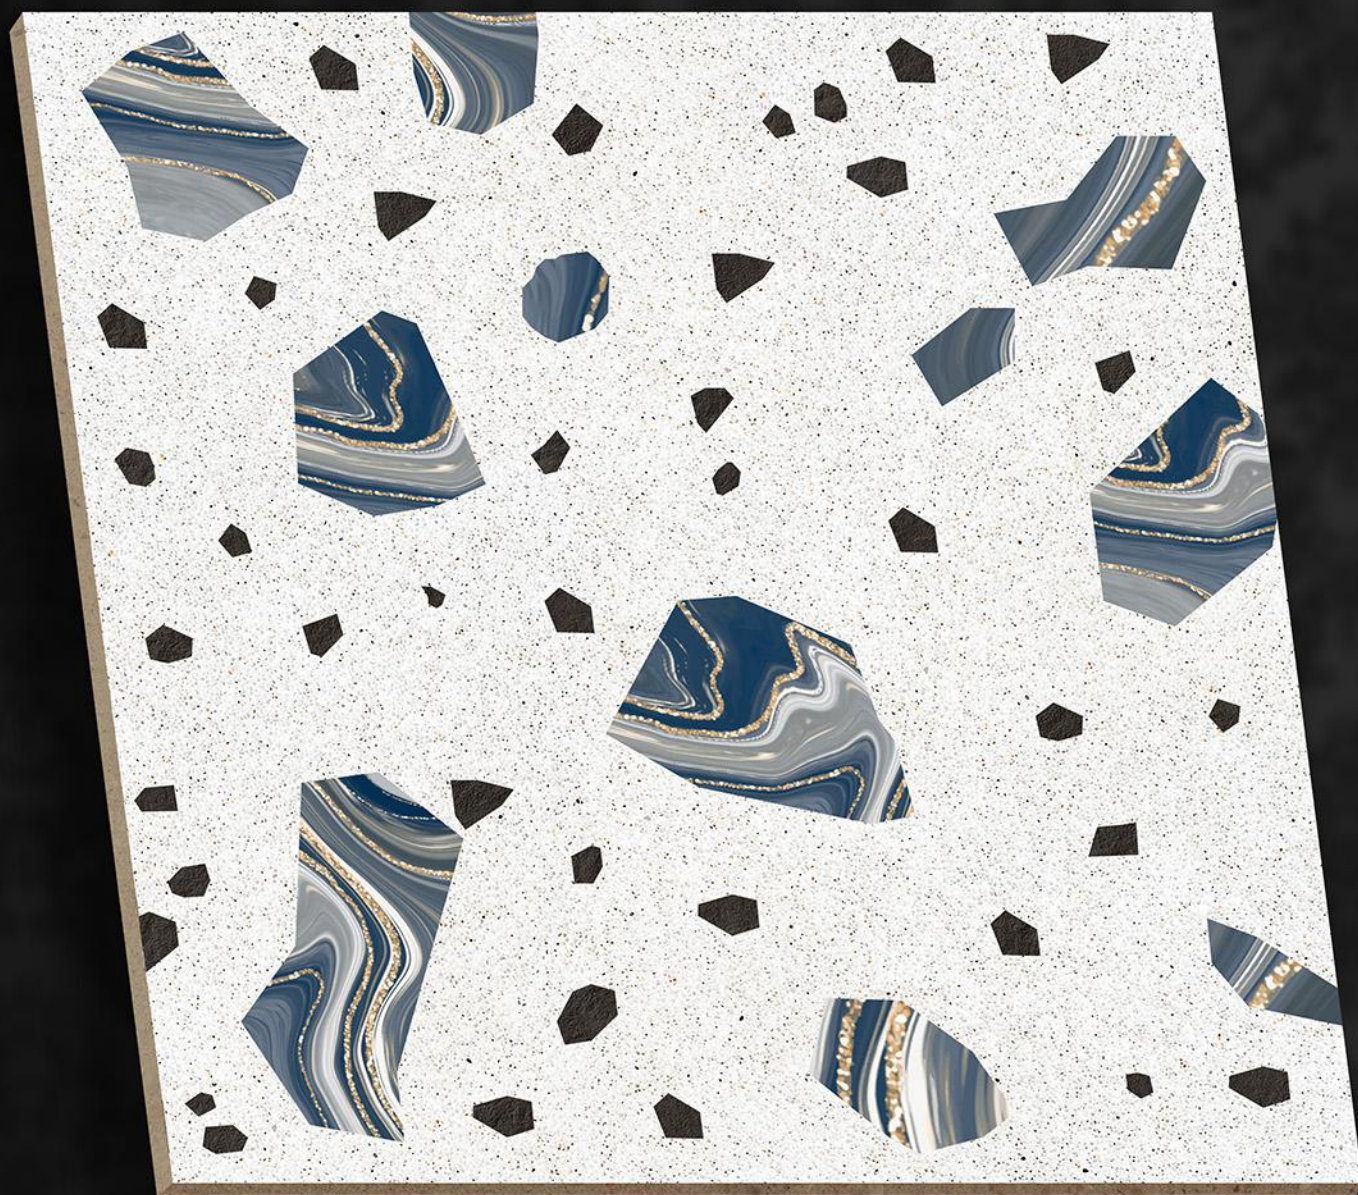

TRZ-7120

SOLO STONE

SEMI GVT PORCELAIN
600X600 MM

Terrazzo Series

TRZ-7125

SOLO STONE

SEMI GVT PORCELAIN
600X600 MM

Terrazzo Series