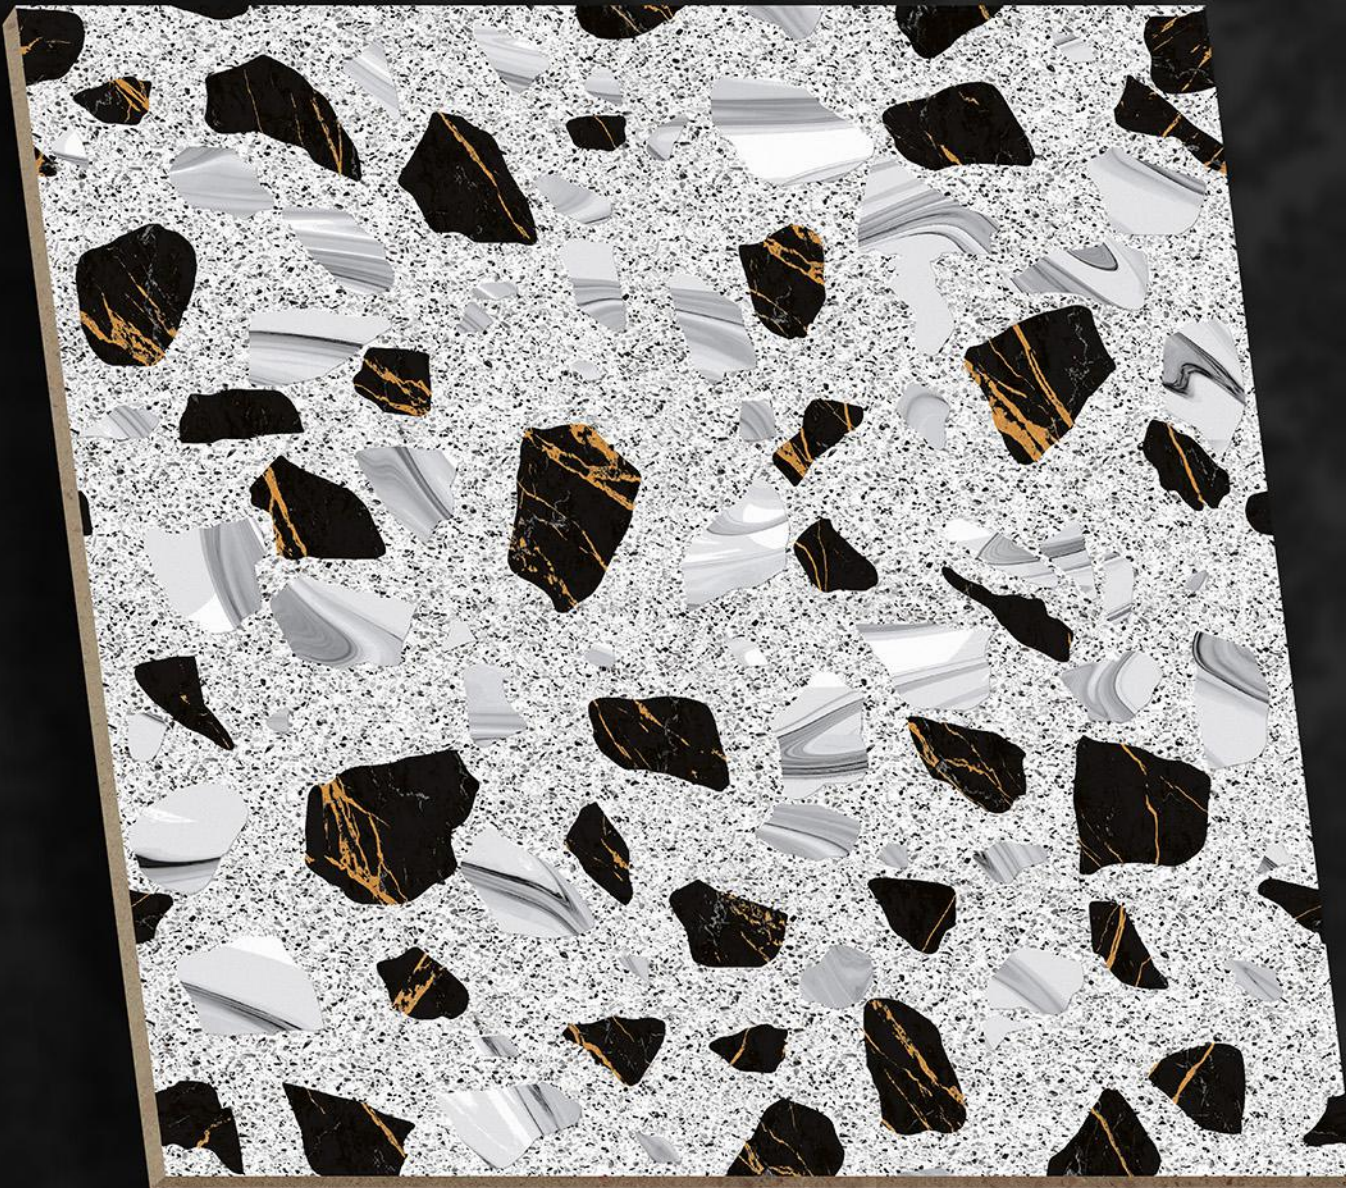

TRZ-7108

SOLOSTONE

SEMI GVT PORCELAIN
600X600 MM

Terrazzo Series

TRZ-7109

SOLOSTONE

Terrazzo Series

SEMI GVT PORCELAIN
600X600 MM