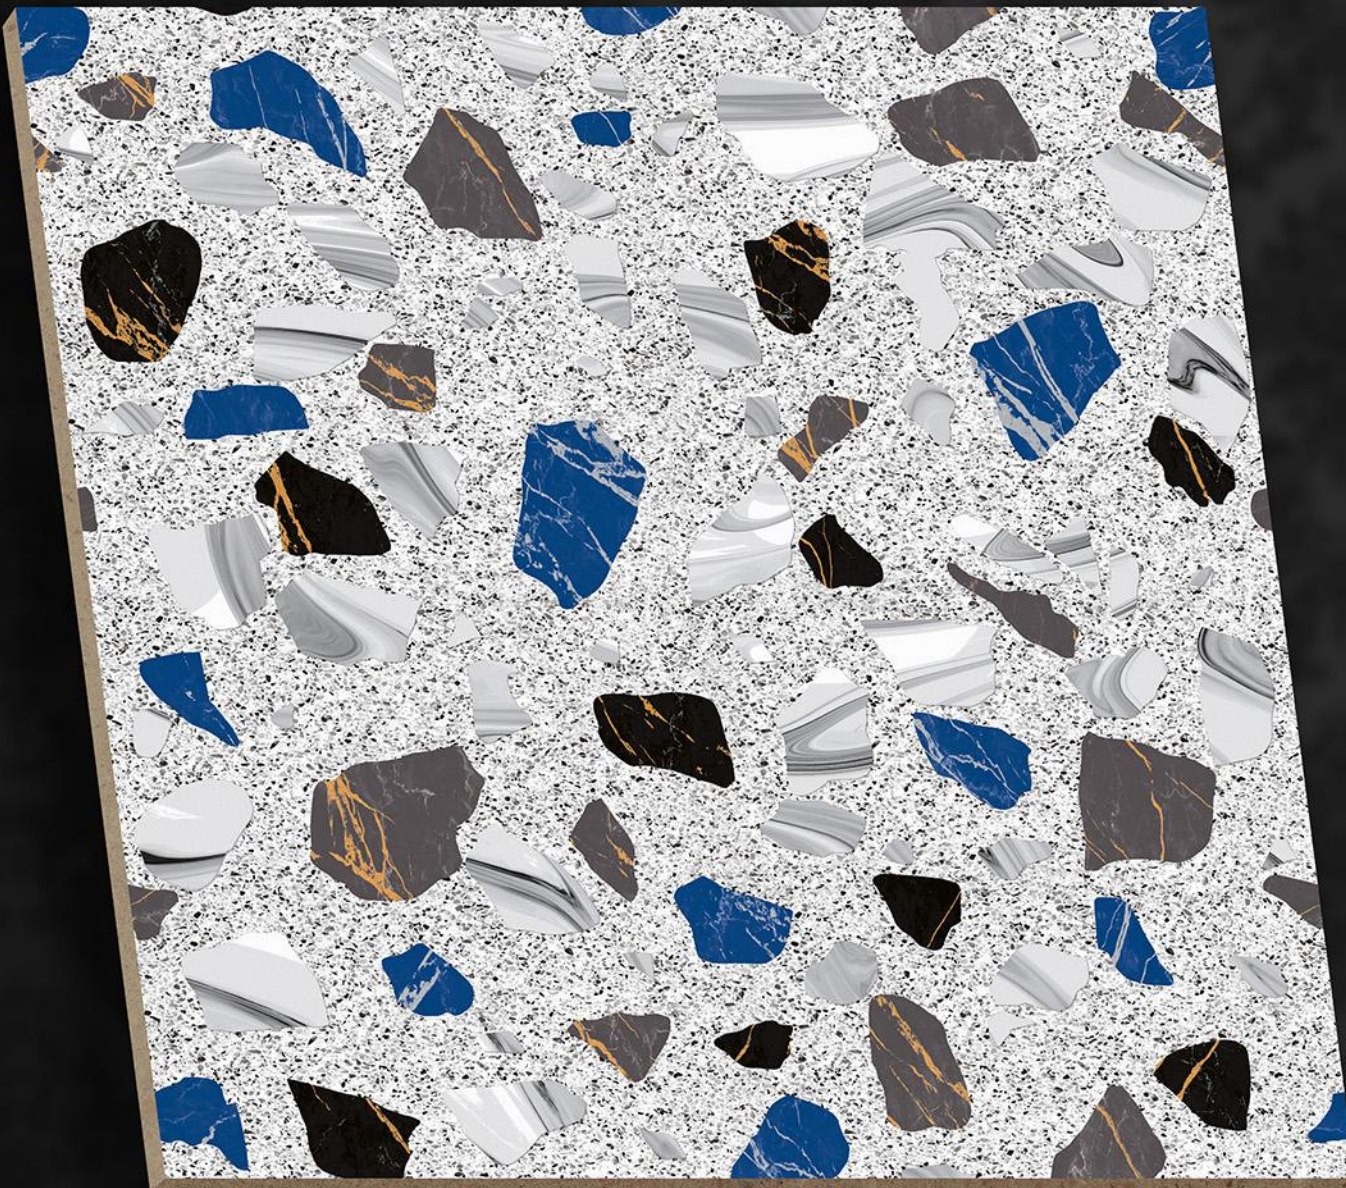

SOLOSTONE

Terrazzo Series

SEMI GVT PORCELAIN
600X600 MM

TRZ-7114