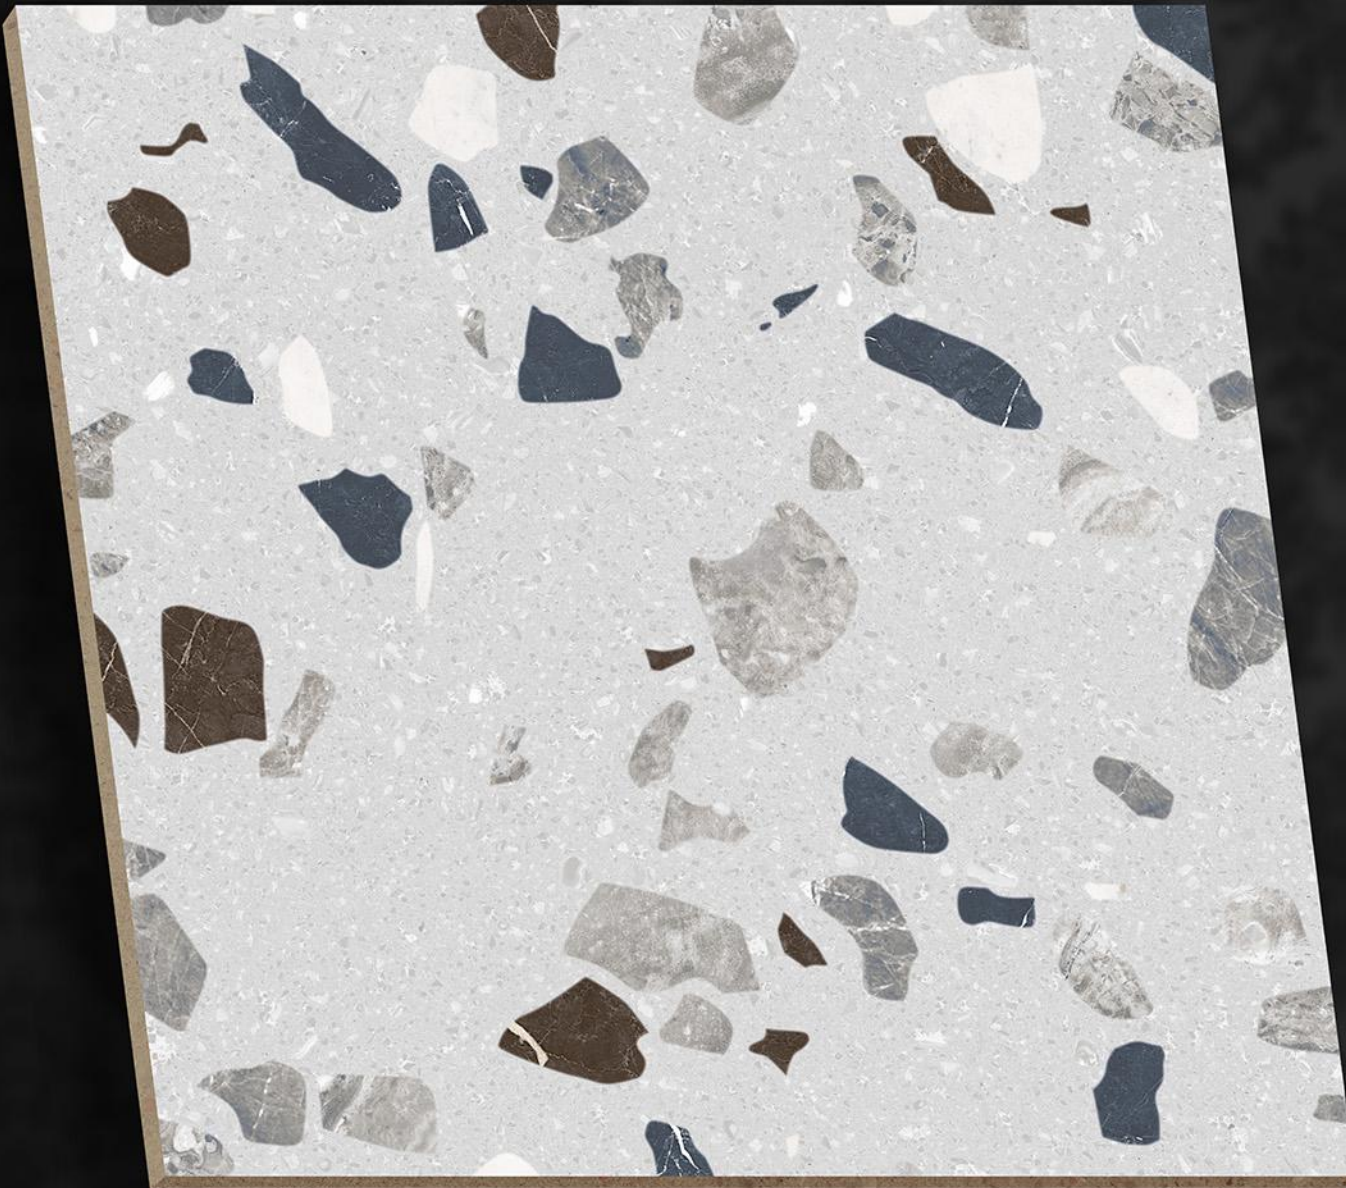

SOLOSTONE

TILES

| 600x600 mm

| **DIGITAL PORCELAIN**
TERRAZZO SERIES

| **SEMI GVT**
PORCELAIN TILES

SOLO STONE

SEMI GVT PORCELAIN
600X600 MM

Terrazzo Series

TRZ-7101

SOLOSTONE

**SEMI GVT PORCELAIN
600X600 MM**

Terrazzo Series

TRZ-7102

SOLOSTONE

SEMI GVT PORCELAIN
600X600 MM

Terrazzo Series

TRZ-7103

SOLOSTONE

SEMI GVT PORCELAIN
600X600 MM

Terrazzo Series

TRZ-7105

SOLOSTONE

SEMI GVT PORCELAIN
600X600 MM

Terrazzo Series