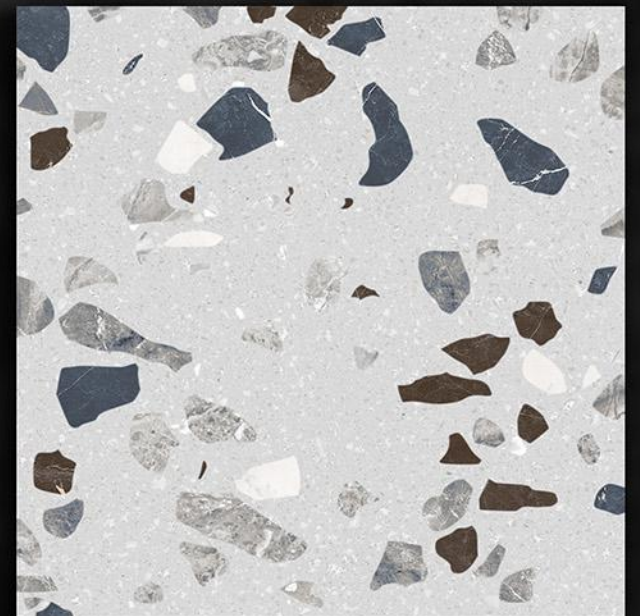

SOLOSTONE

TILES

| 600x600 mm

| **DIGITAL PORCELAIN**
TERRAZZO SERIES

| **SEMI GVT**
PORCELAIN TILES

SOLO STONE

SEMI GVT PORCELAIN
600X600 MM

Terrazzo Series

TRZ-7101

SOLOSTONE

**SEMI GVT PORCELAIN
600X600 MM**

Terrazzo Series

TRZ-7102

SOLOSTONE

SEMI GVT PORCELAIN
600X600 MM

Terrazzo Series