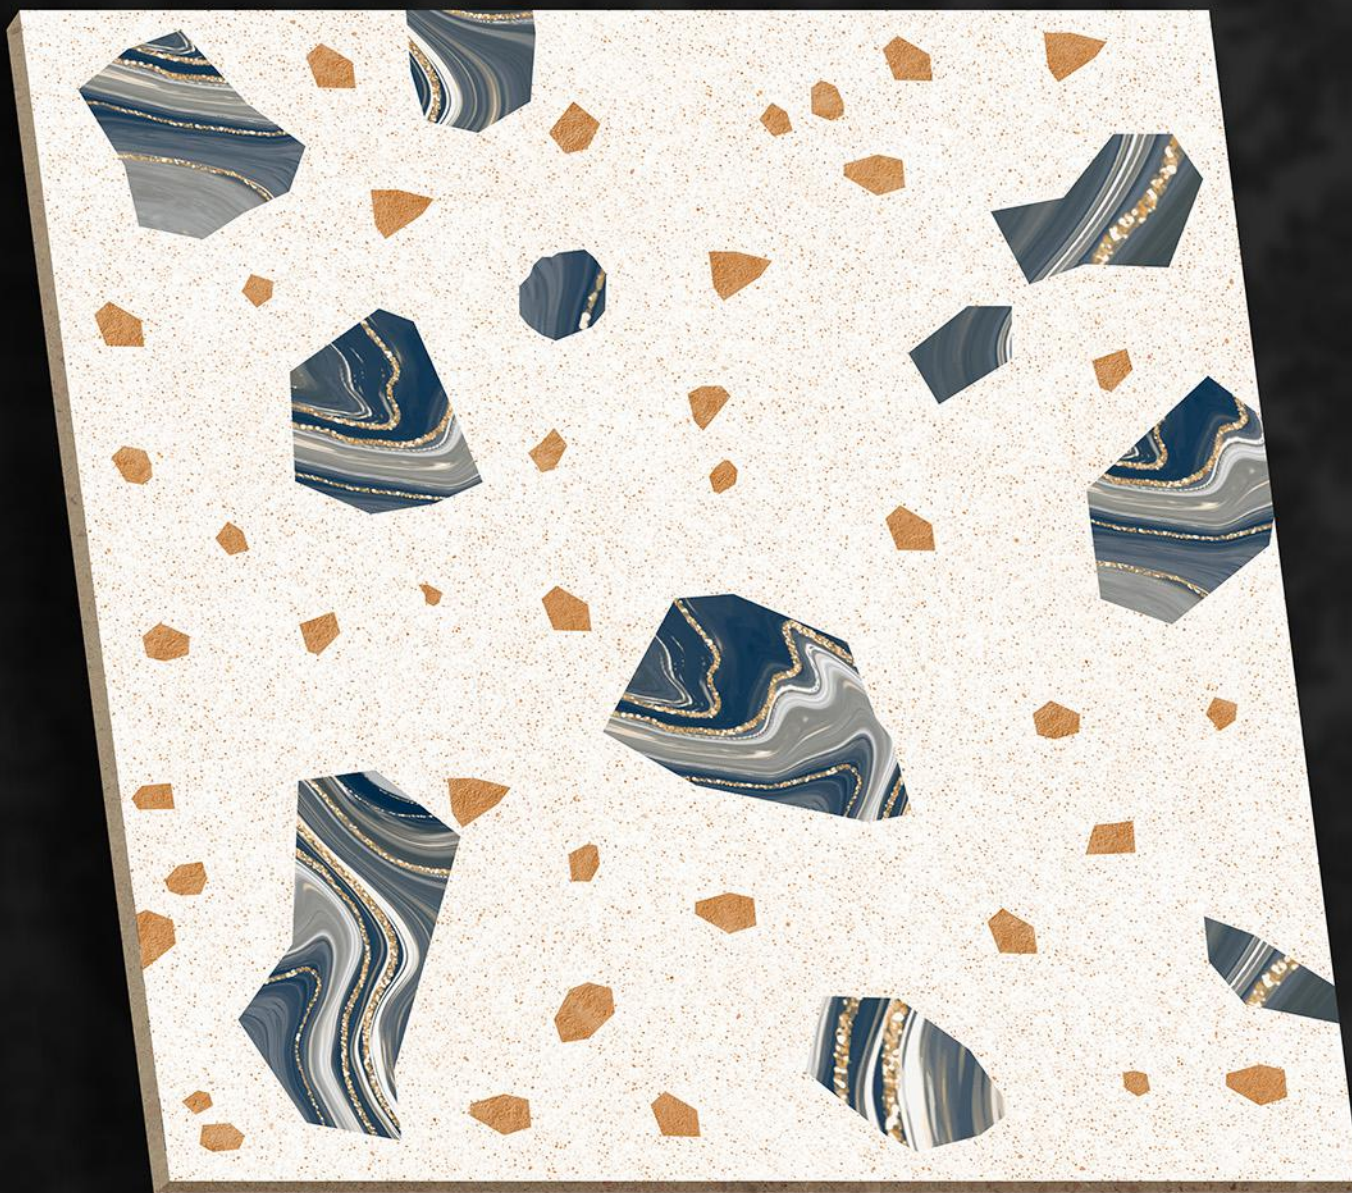

SOLO STONE

Terrazzo Series

SEMI GVT PORCELAIN
600X600 MM

TRZ-7133