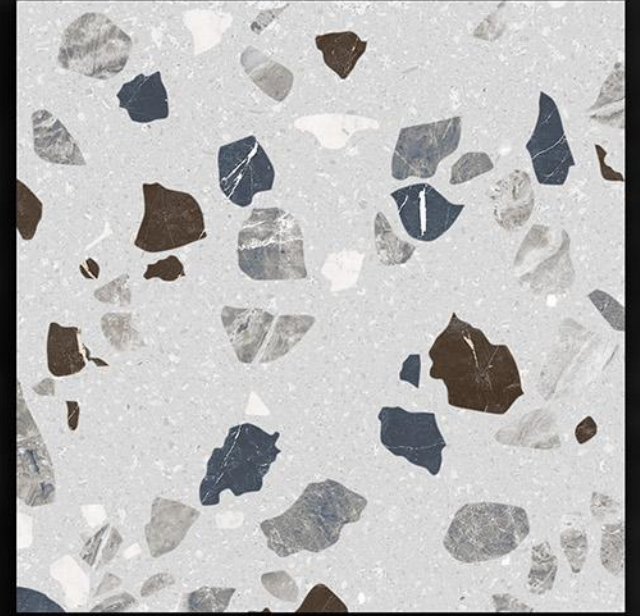

SOLOSTONE

TILES

| 600x600 mm

| **DIGITAL PORCELAIN**
TERRAZZO SERIES

| **SEMI GVT**
PORCELAIN TILES

SOLO STONE

SEMI GVT PORCELAIN
600X600 MM

Terrazzo Series

TRZ-7101

SOLOSTONE

**SEMI GVT PORCELAIN
600X600 MM**

Terrazzo Series

TRZ-7102

SOLOSTONE

SEMI GVT PORCELAIN
600X600 MM

Terrazzo Series