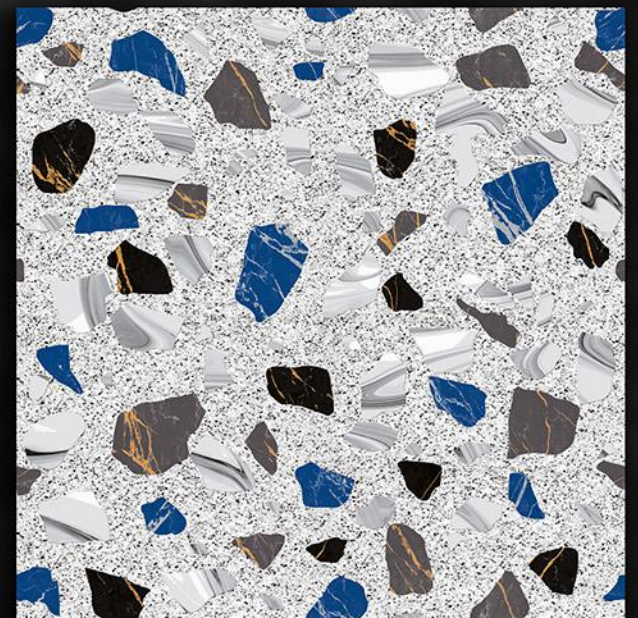

SOLOSTONE

Terrazzo Series

SEMI GVT PORCELAIN
600X600 MM

TRZ-7114