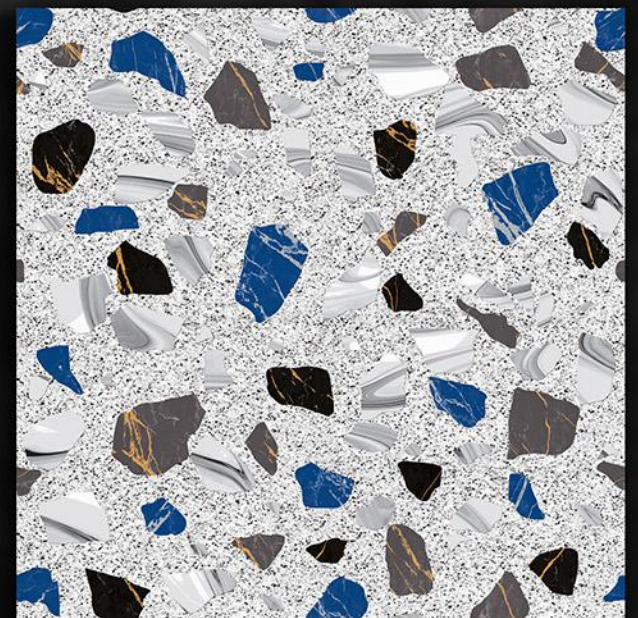

SOLOSTONE

Terrazzo Series

SEMI GVT PORCELAIN
600X600 MM

TRZ-7114