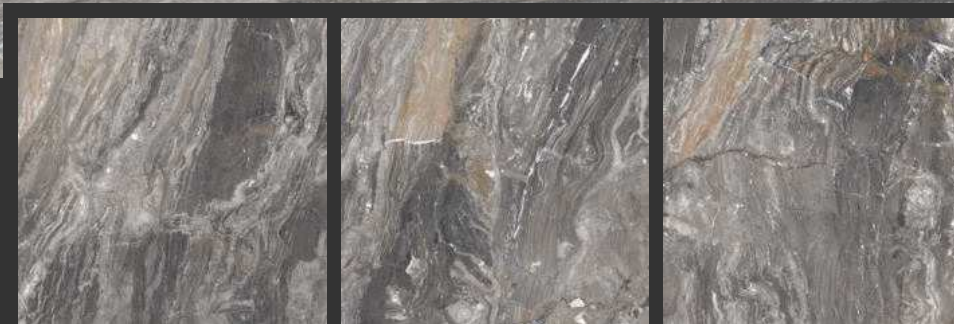

Glossy
Collection

CORTECCIA

1200x1200mm

Glossy
Surface

3
Randoms