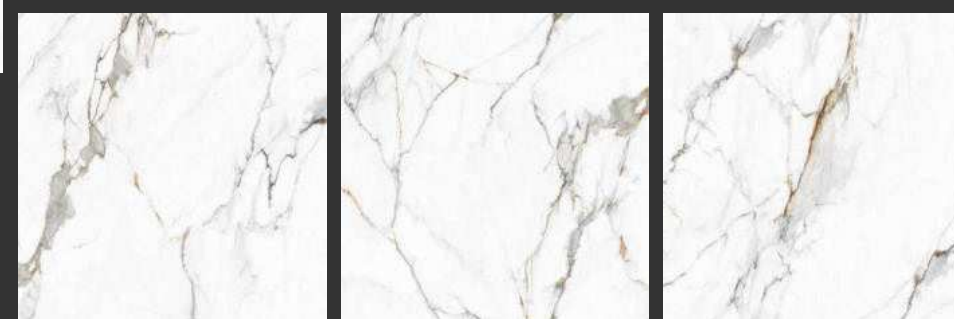

1200x1200mm

Glossy
Surface

3
Randoms

Glossy
Collection

**APOLLO
WHITE**

1200x1200mm

Glossy
Surface

3
Randoms