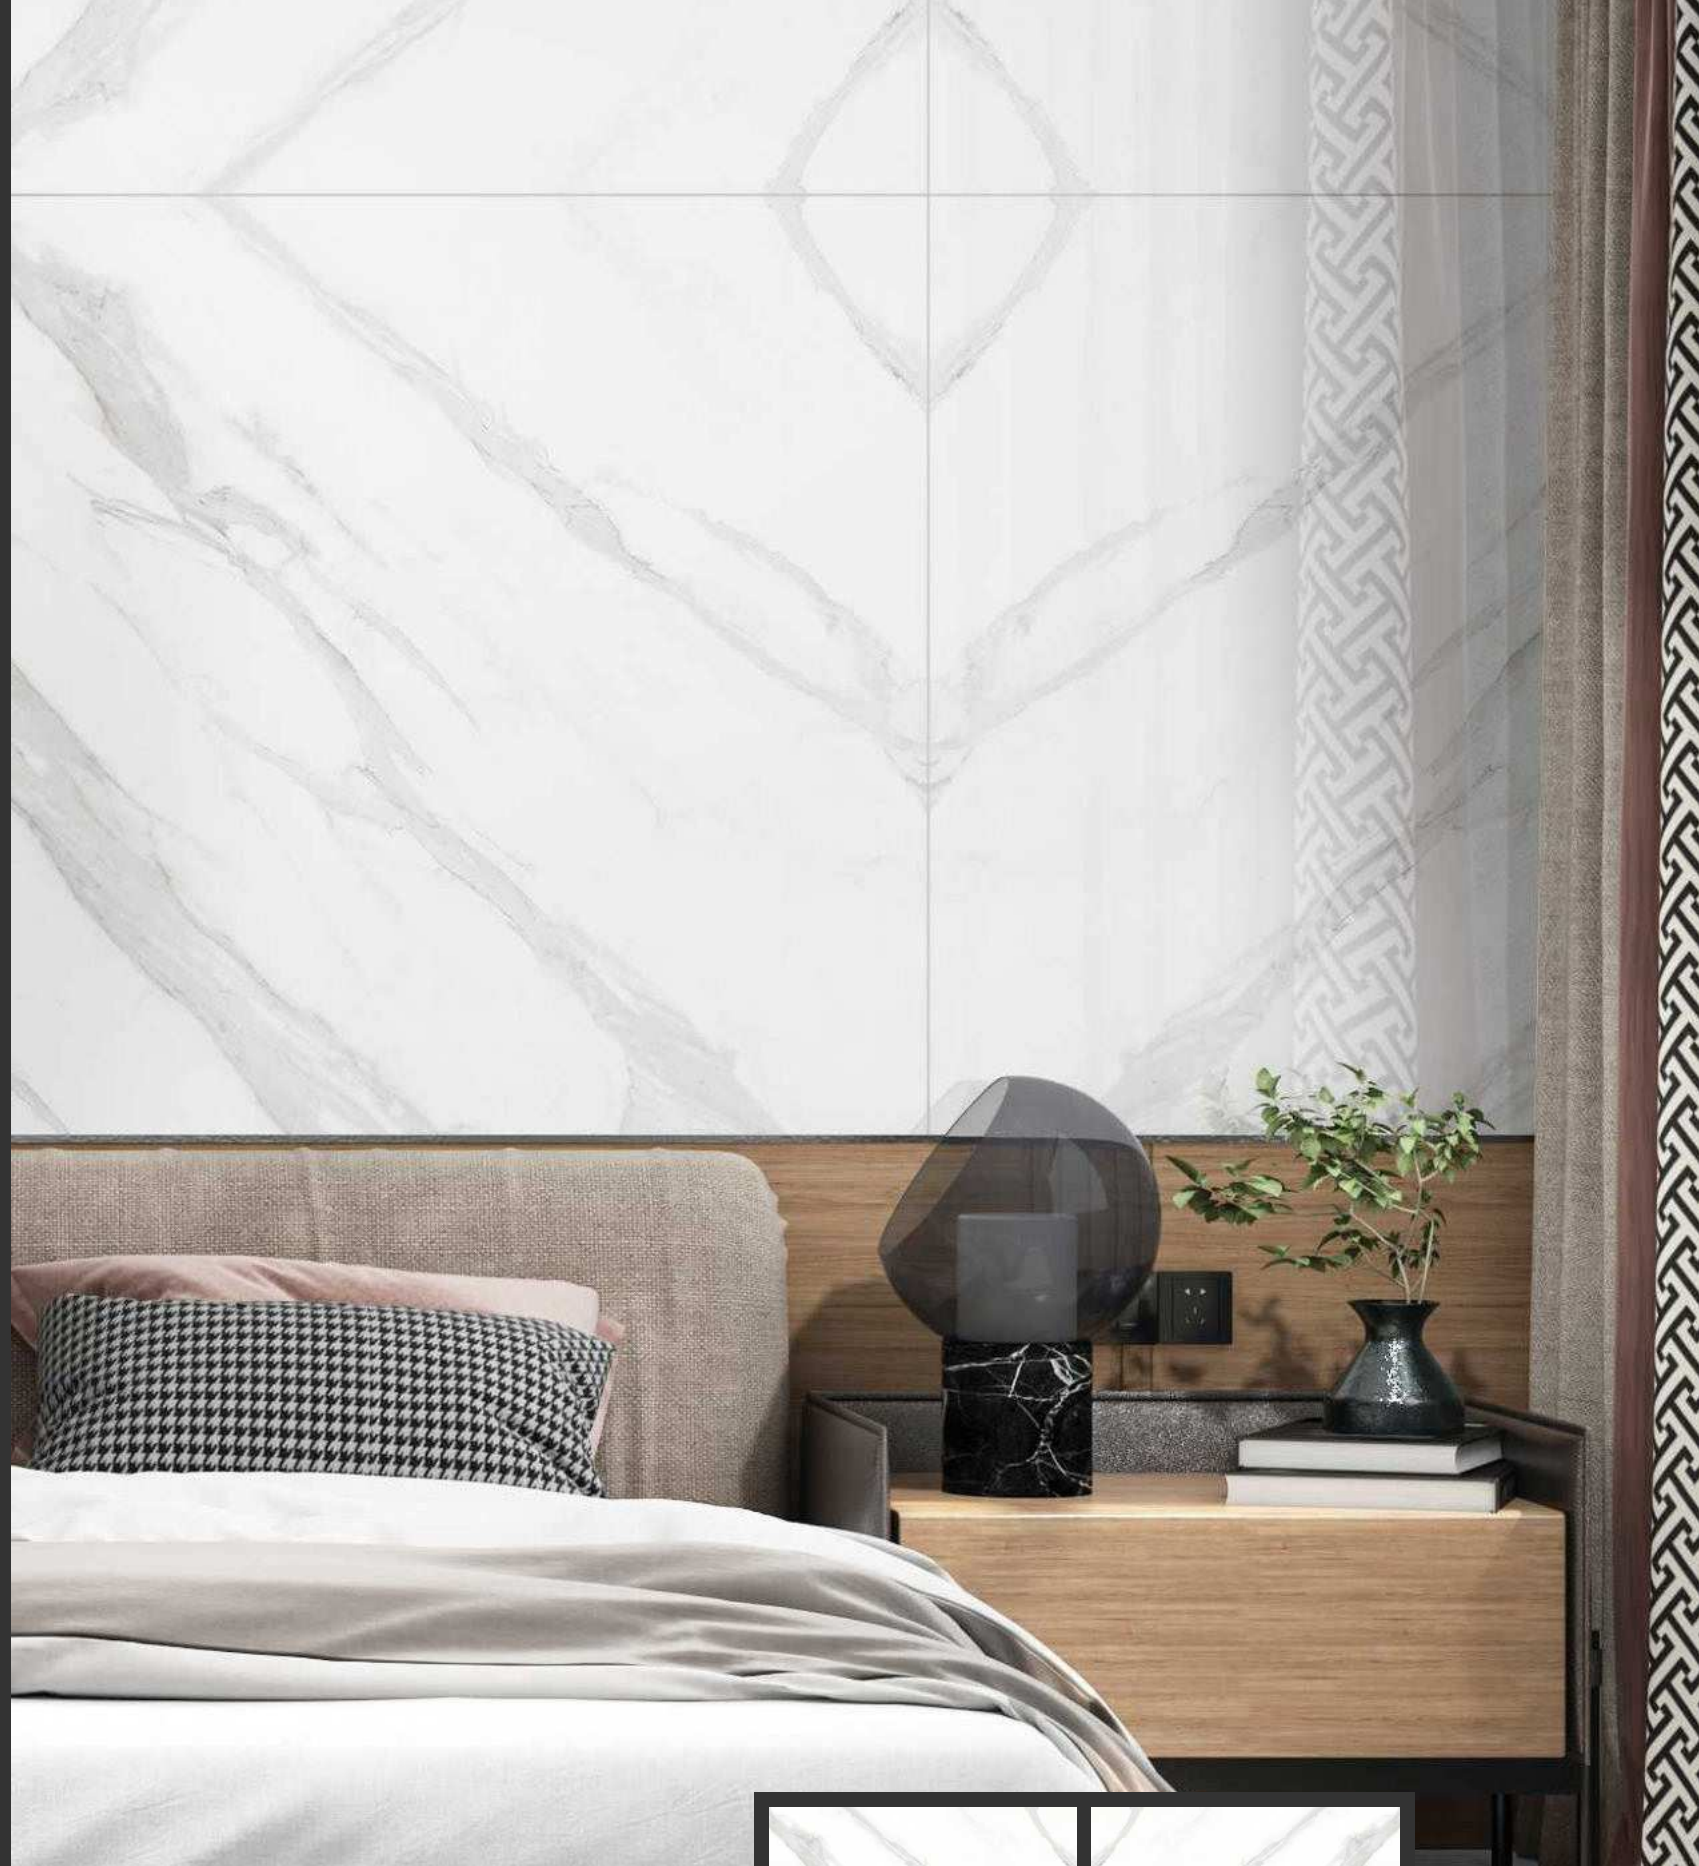

Glossy
Collection

THASSOS WHITE

1200x1200mm

Glossy
Surface

2

Randoms