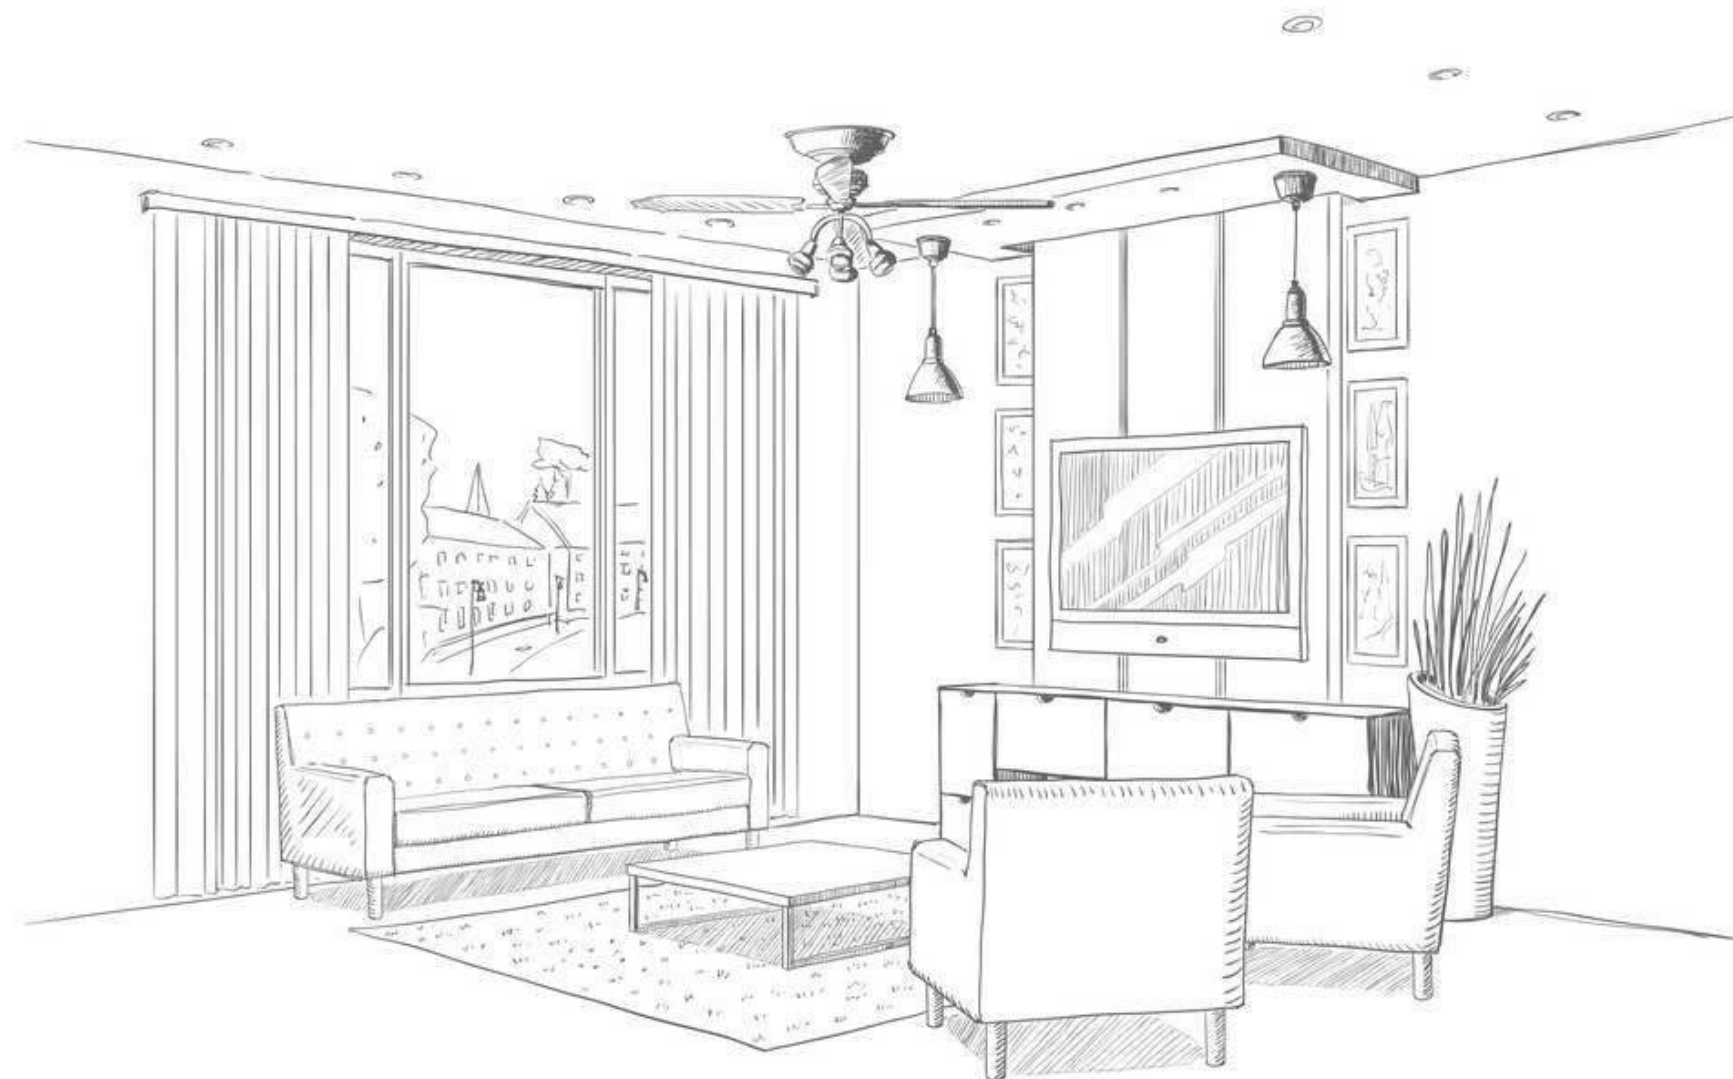

**COCADA
DREAM LIGHT**

3 Randoms

1200x1200mm

Glossy
Surface