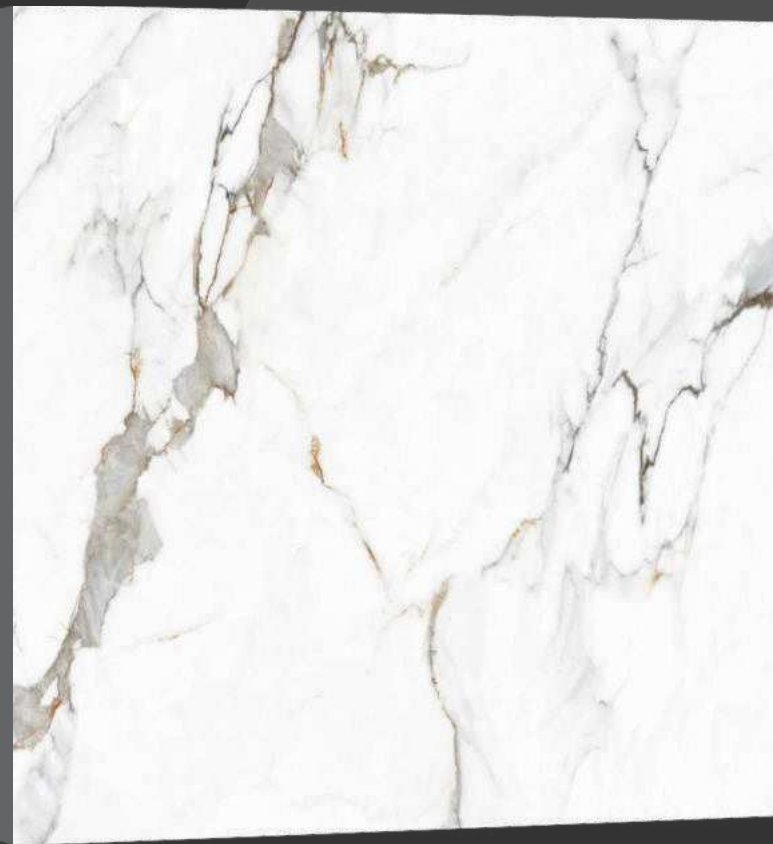

1200x1200mm

Glossy
Surface

3
Randoms

Glossy
Collection

**APOLLO
WHITE**

1200x1200mm

Glossy
Surface

3
Randoms