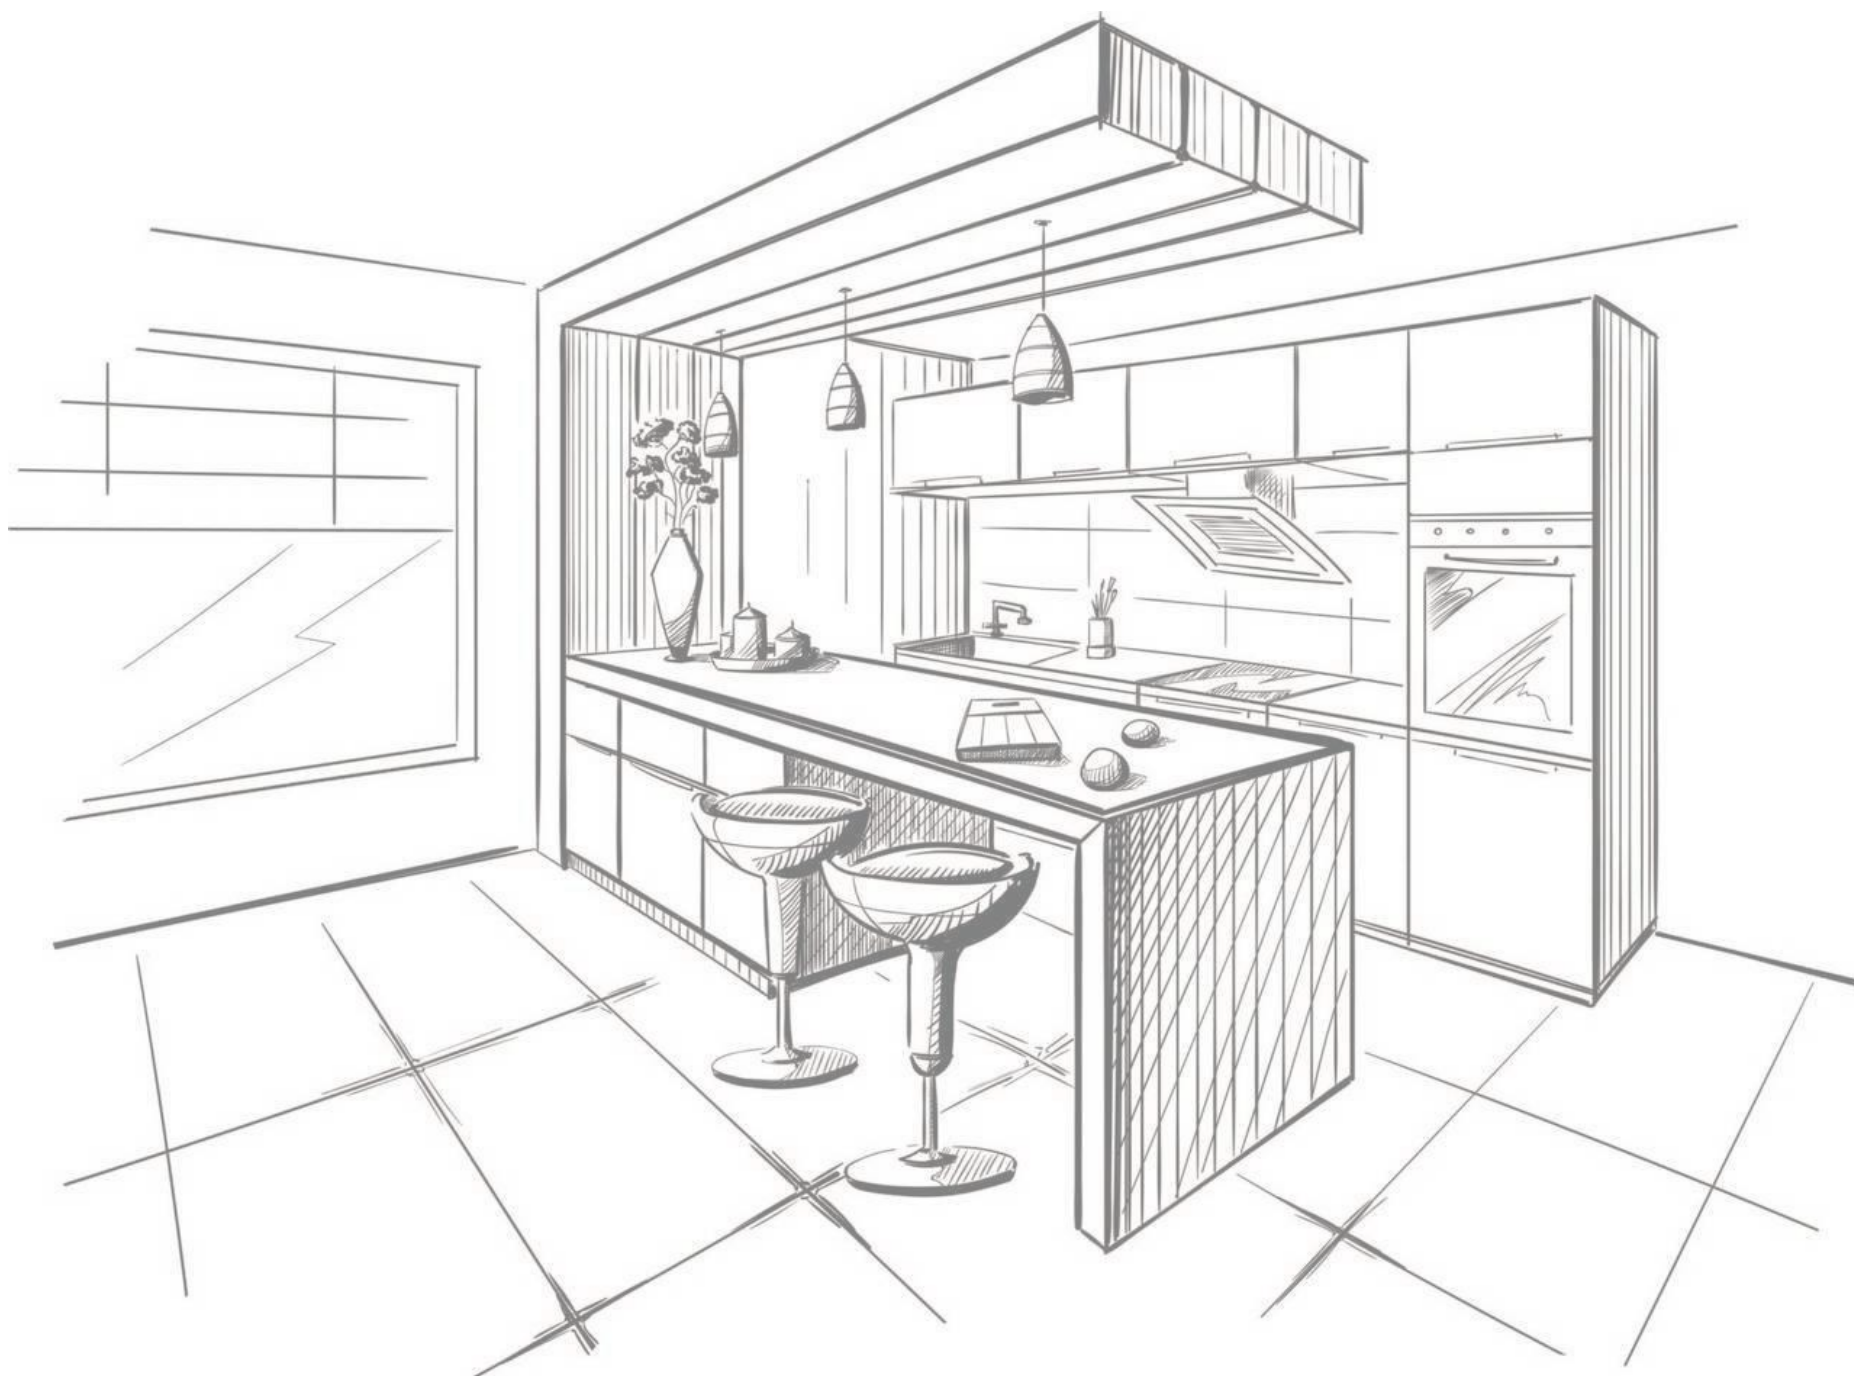

Glossy
Surface

**BURBBERY
GRIS**

3 Randoms

1200x1200mm

Glossy
Surface

Glossy
Collection

CATELINO STATURIO

1200x1200mm