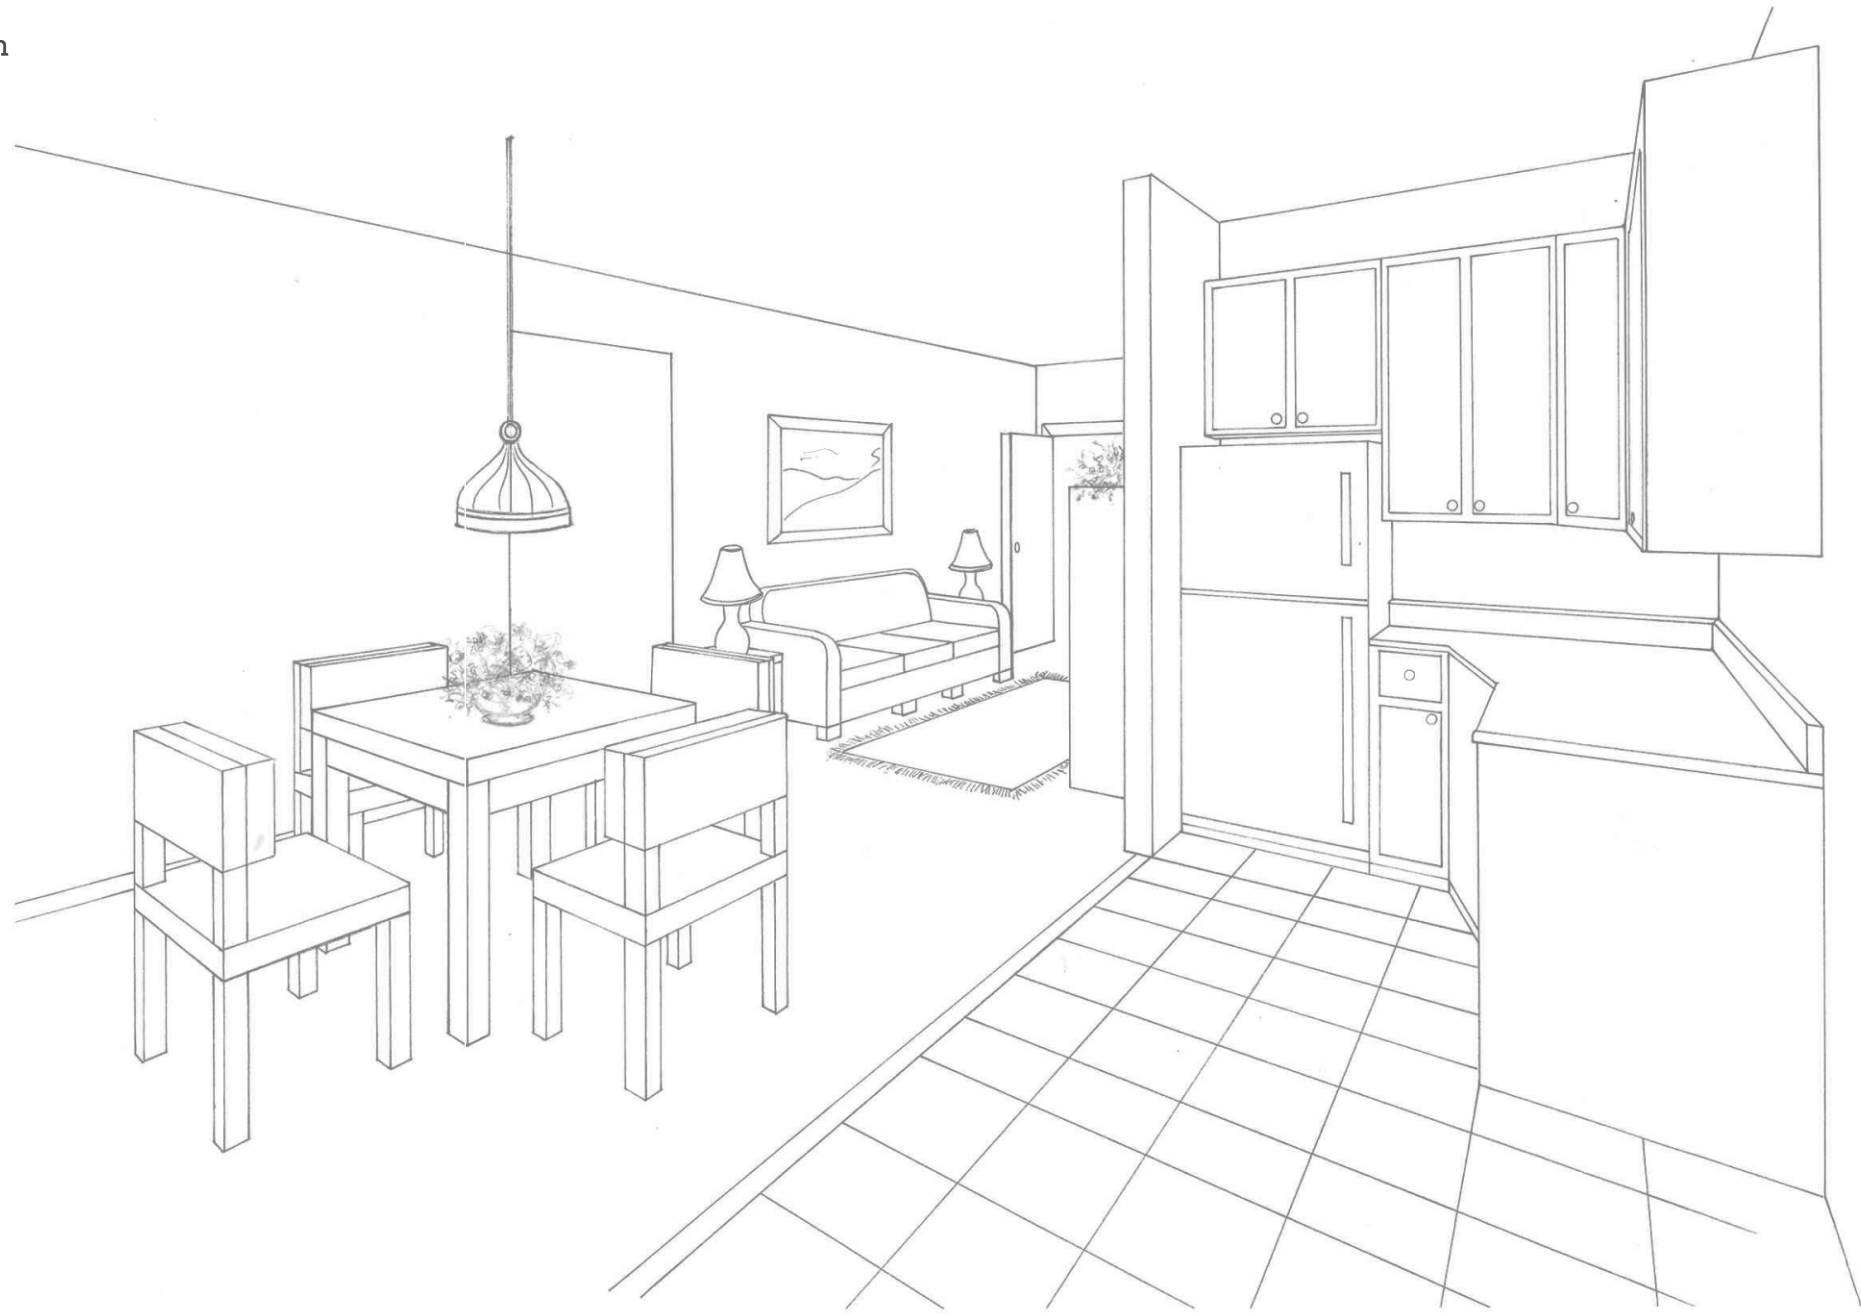

1200x1200mm

Matt
Surface

**FLAKE
OFF WHITE**

3 Randoms

1200x1200mm

Matt
Surface

Matt
Collection

**SEASTONE
BIANCO**