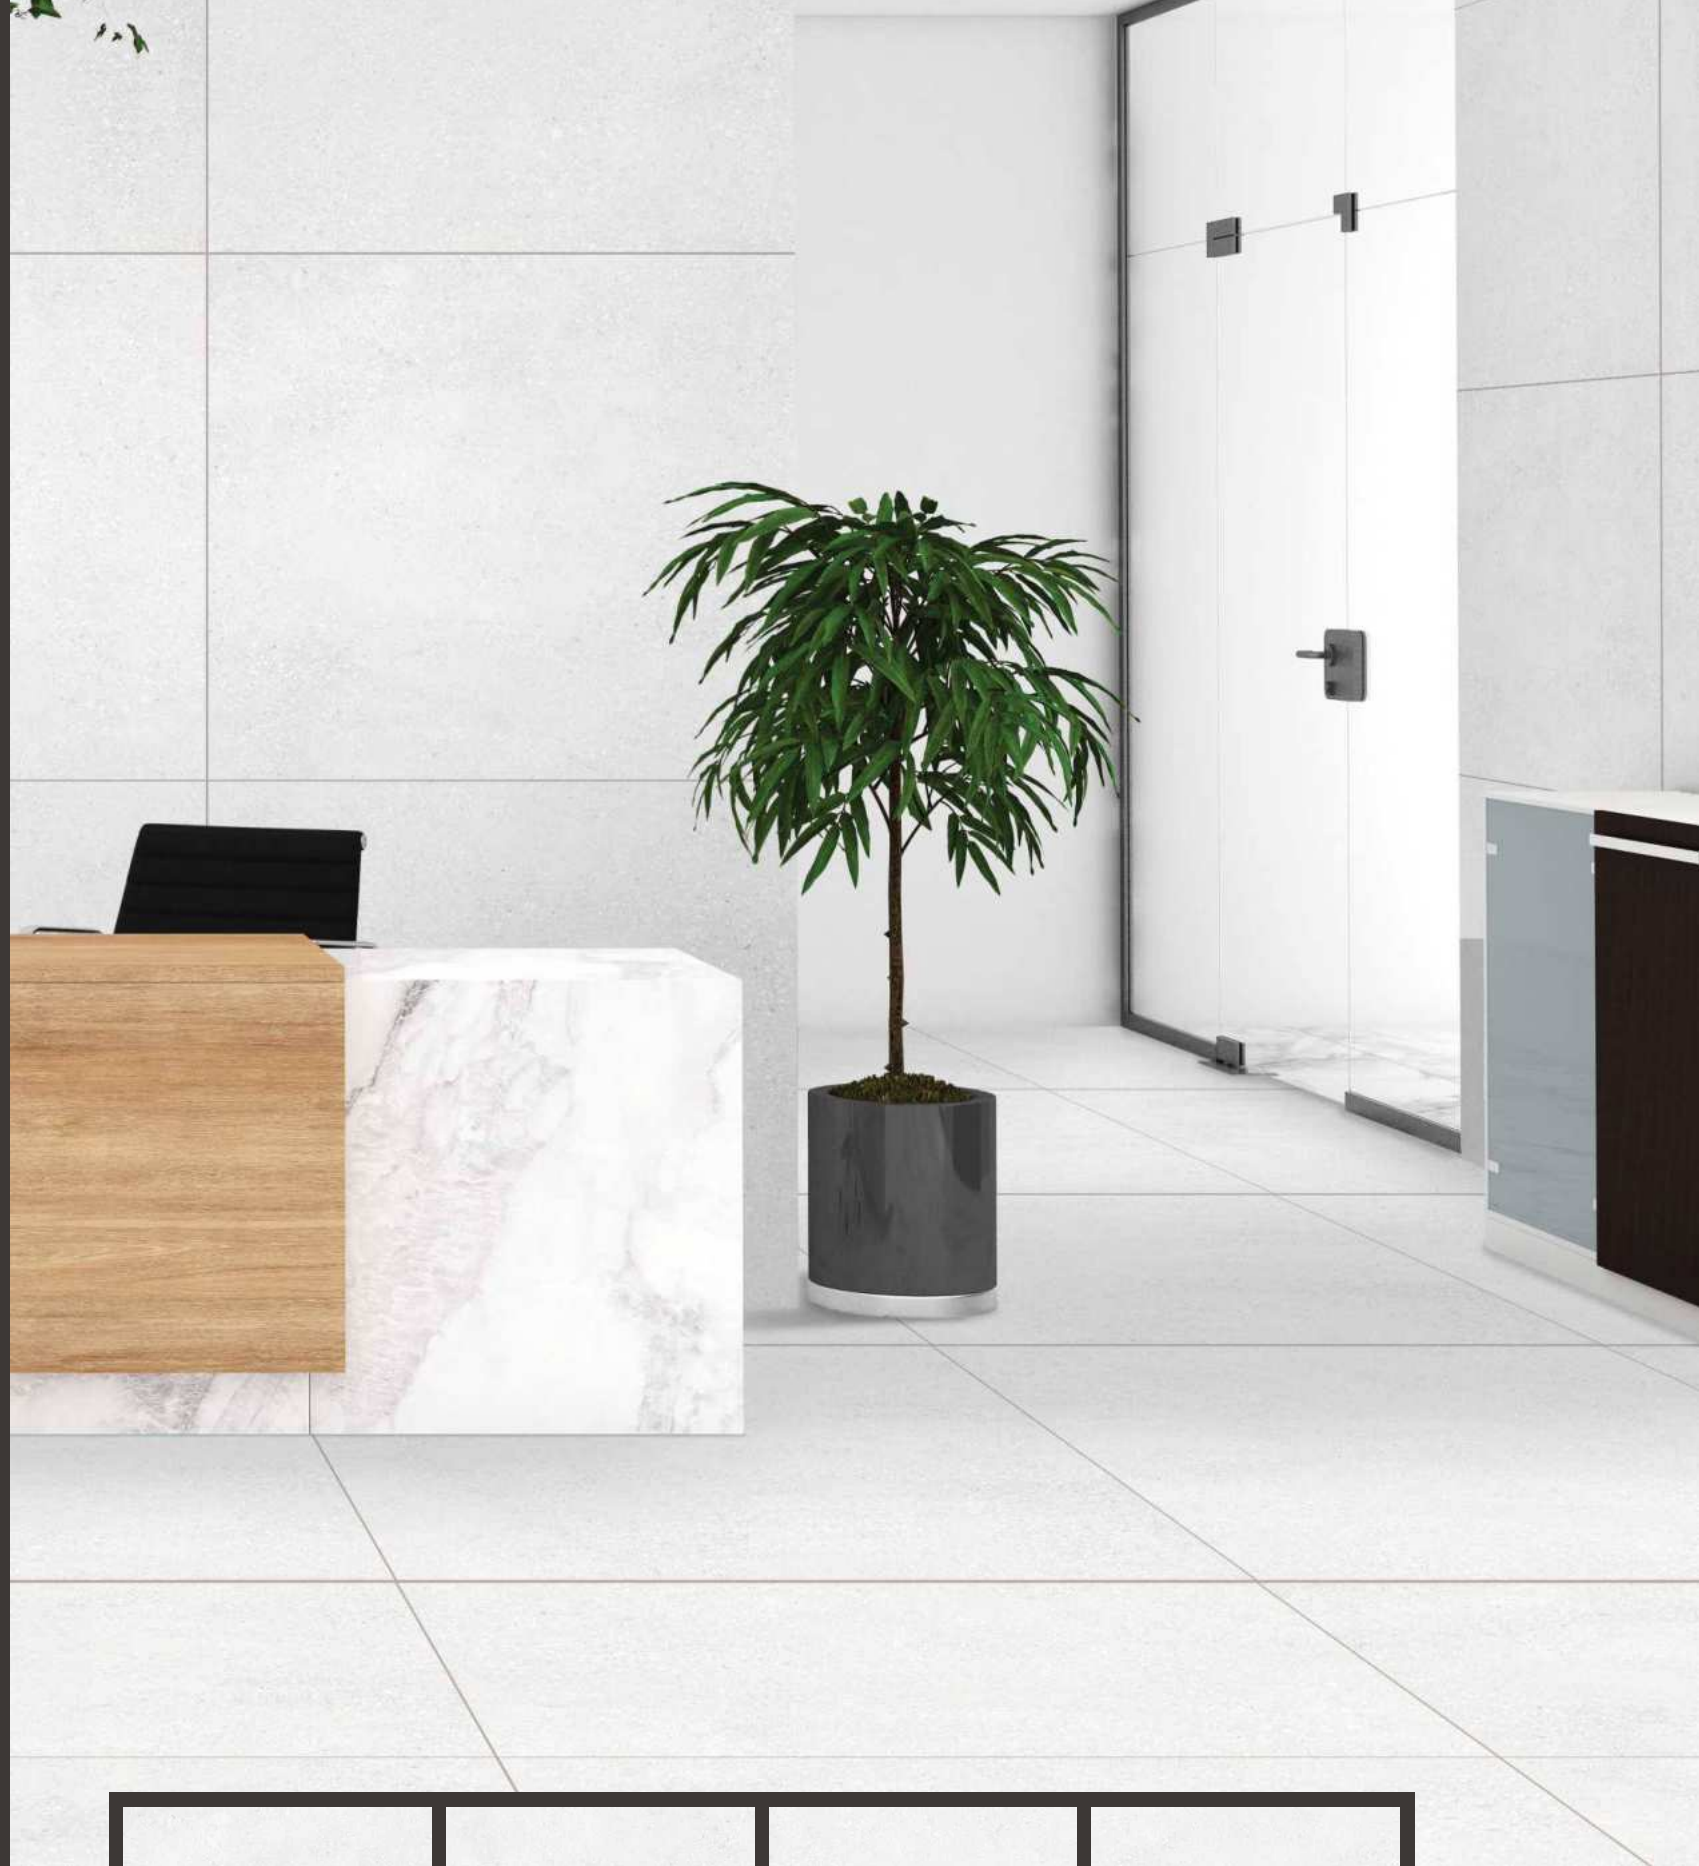

Matt
Collection

**SEASTONE
BIANCO**

1200x1200mm

Matt
Surface

4

Randoms