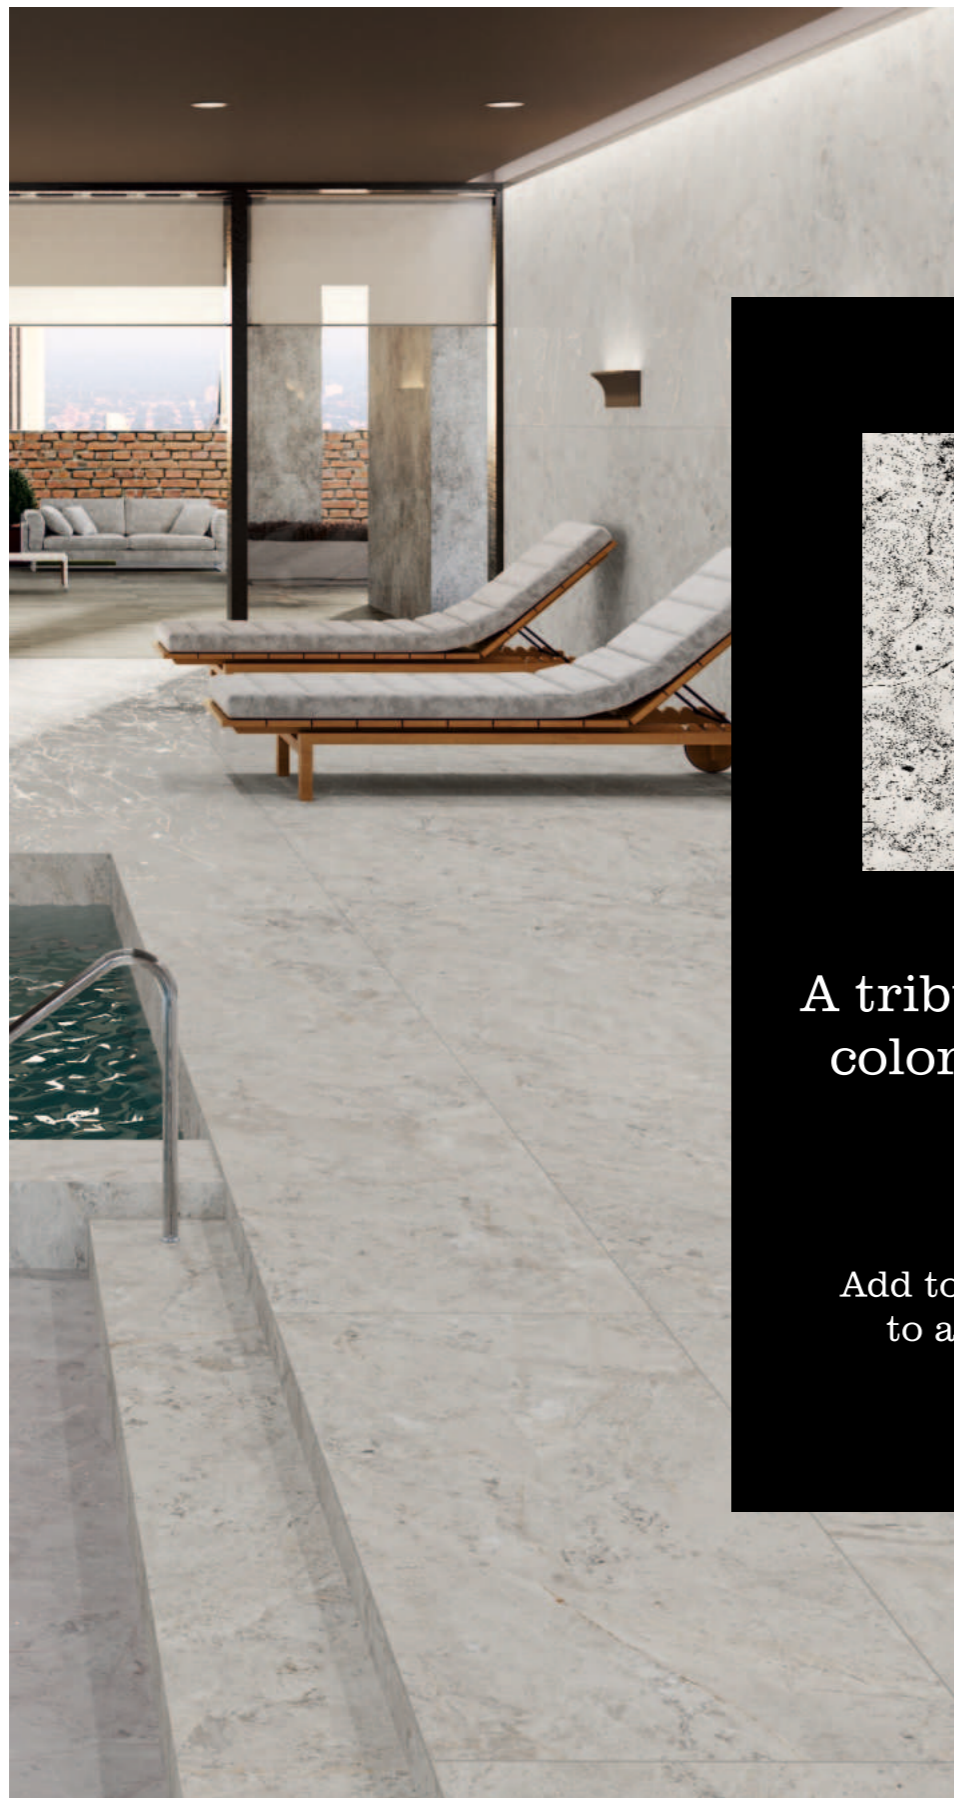

A tribute to life,
color, and joy.

Add touch of class
to any corner.

**Castle
Grey**

Carving
Surface

**1200x
1800 mm**

Castle Grey

Castle Grey

Carving
surface