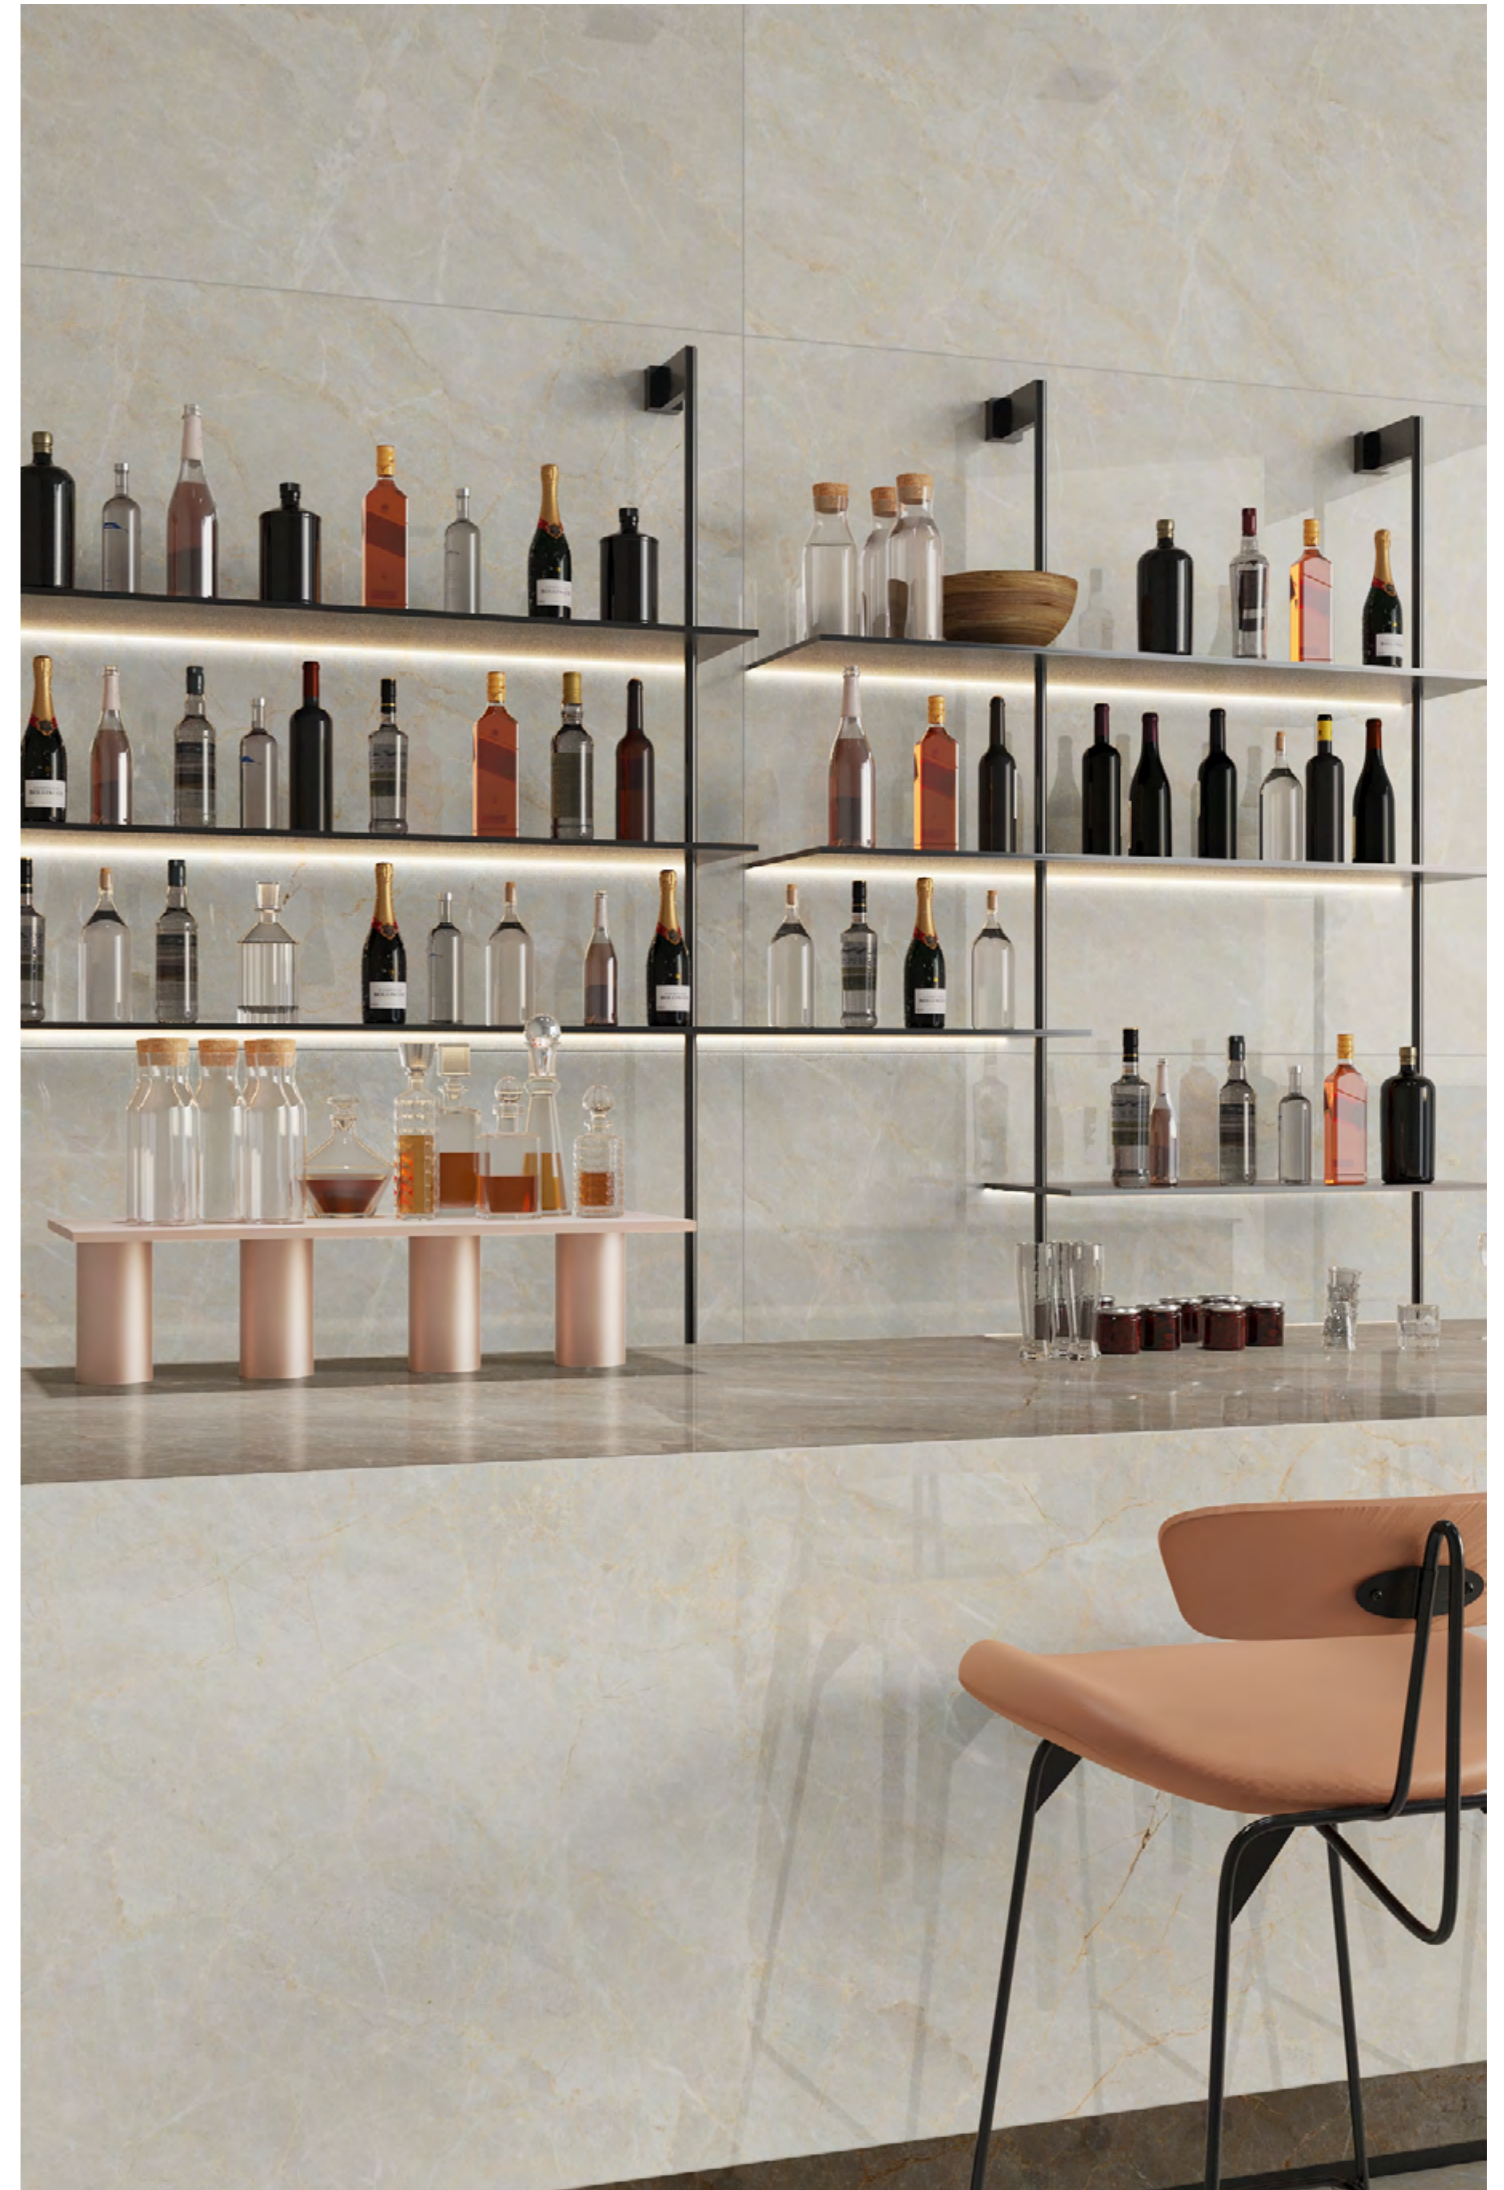

# Victorian Brown

*polished*

→ UNIQUE & BOLD

→ STAMP EDITION

VICTORIAN  
BROWN

→ THE FEEL OF REAL MARBLE

120X180CM, POLISHED ←

L U X U R Y L I V I N G

# *Victorian Light*

*polished*

→ SENSORY & SIMPLICITY

→ STAMP EDITION

VICTORIAN  
LIGHT

→ THE FEEL OF REAL MARBLE

120X180CM, POLISHED ←

LUXURY LIVING