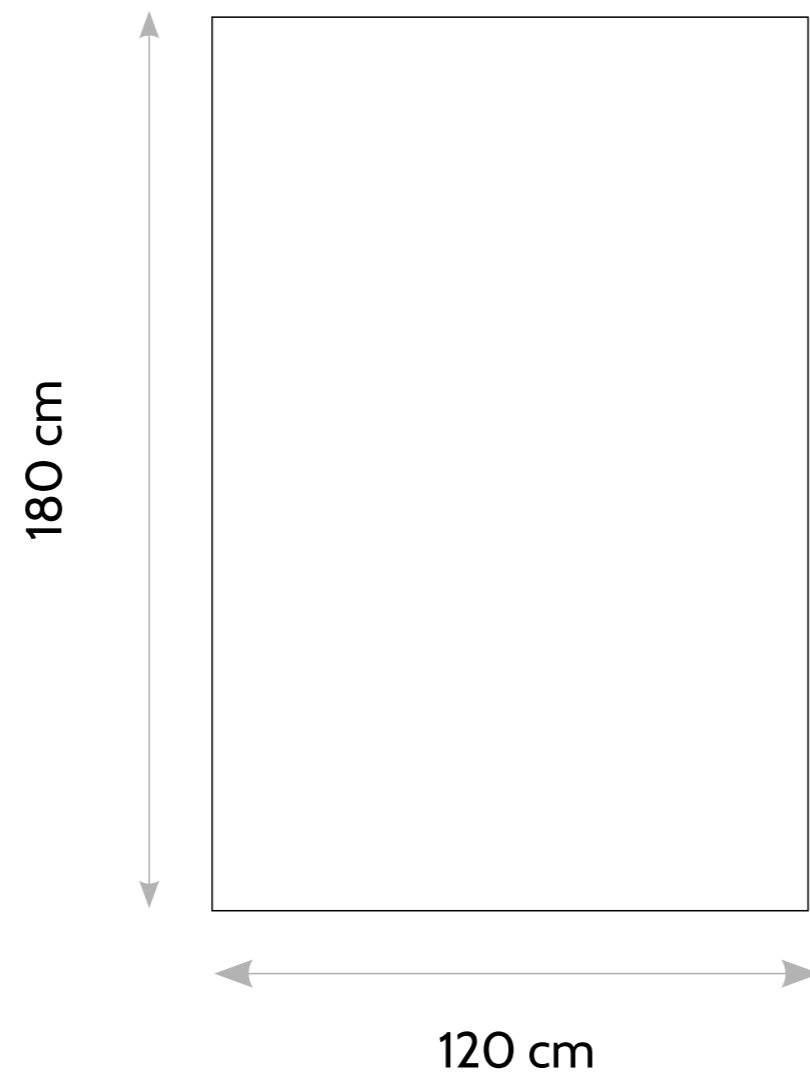

Stamp Edition

FLAKE  
GRIT

A minimal &  
contemporary  
appeal.

Collection  
Matt

120x180 cm

120x180 cm

FLAKE  
OFF WHITE

LIVELY  
AND  
DYNAMIC