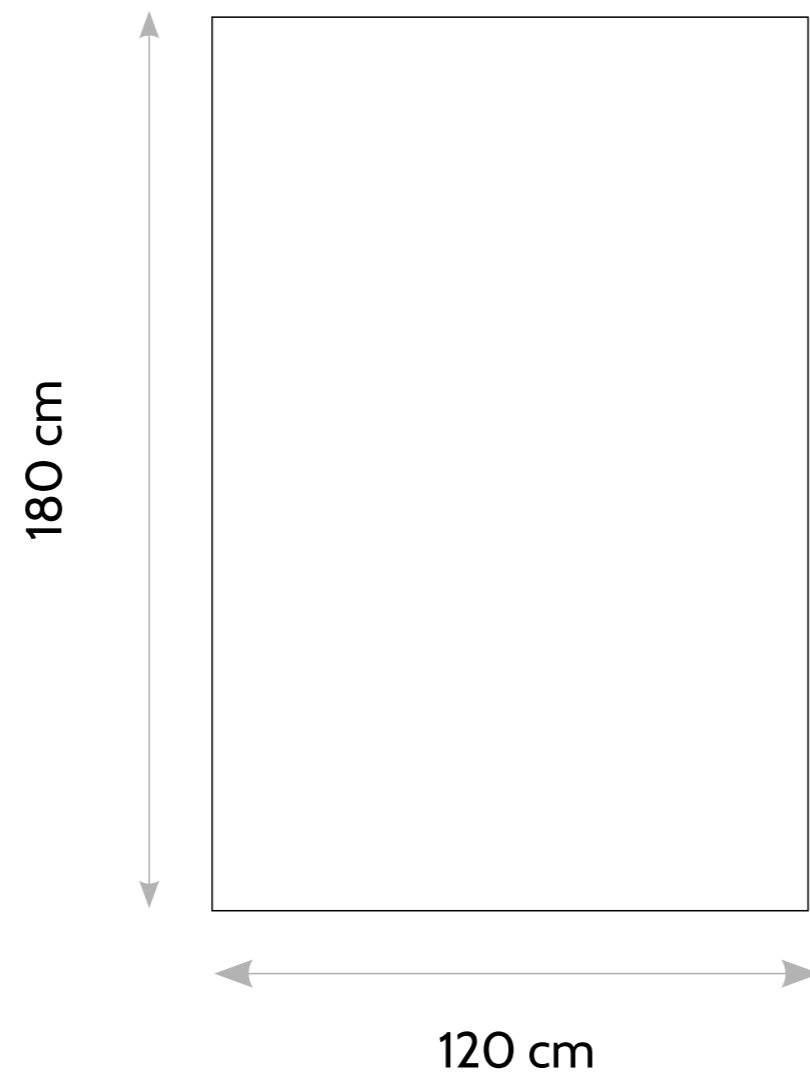

Collection
Matt

120x180 cm