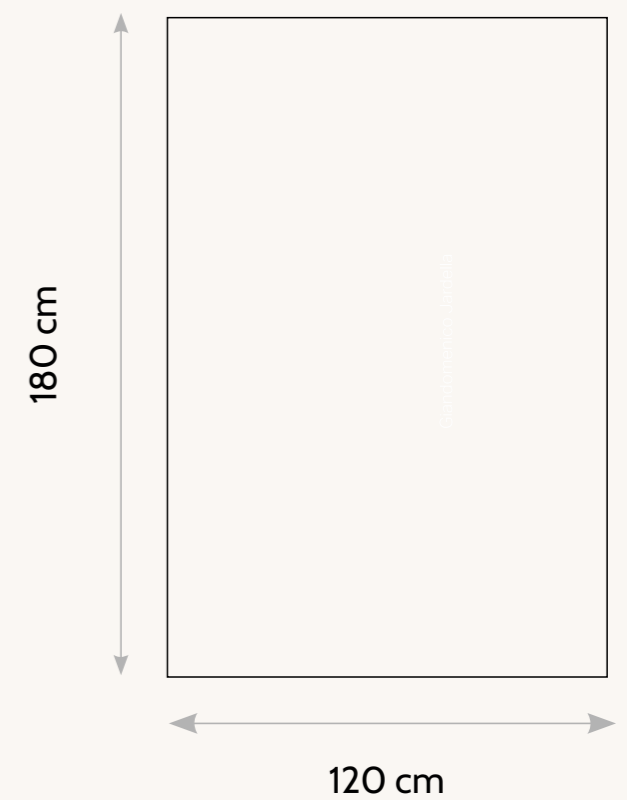

DYNAMIC DESIGN