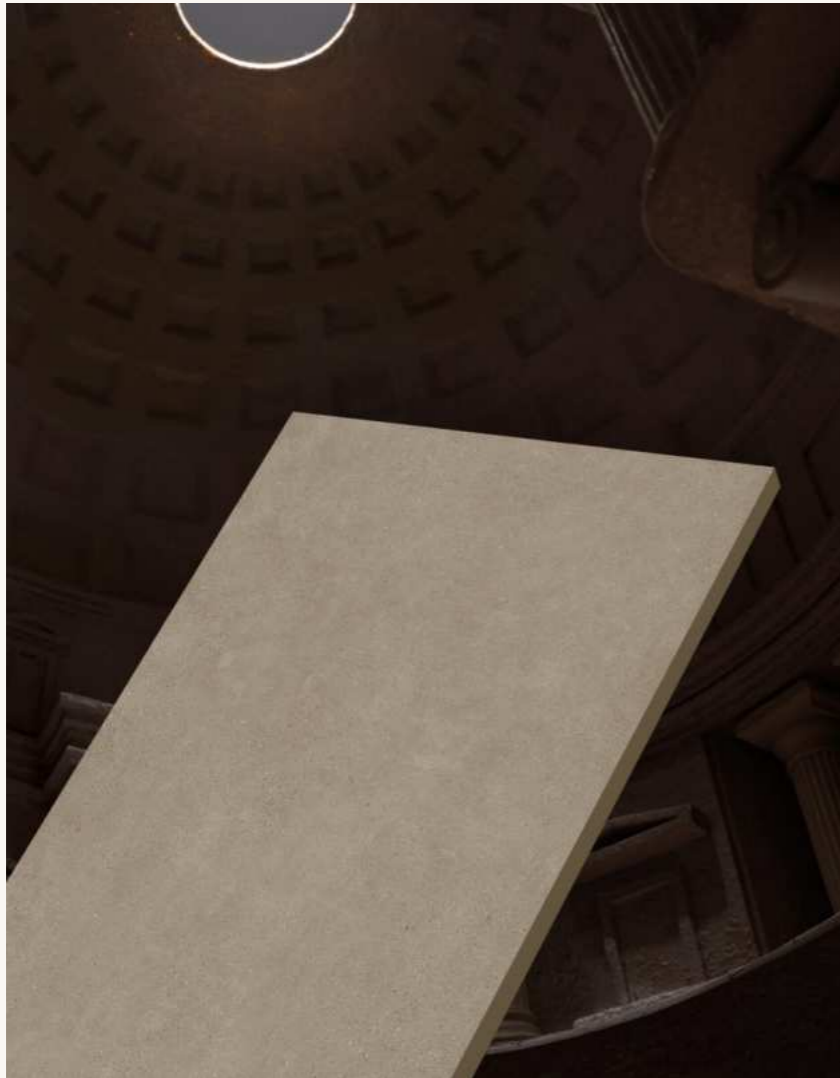

Matt
Design Architecture

LAVISH SPACES
THAT ARE AN AESTHETIC CHOICE
AND SUBTLE ACCENTS OF
ORIGINAL DESIGNS

SPECTACULAR
INTERIORS

We have combined beauty and functionality in order to give you the best of both worlds. Our collection is an ode to luxury that is simple, and exquisite along with being the only decor you won't be able to resist.