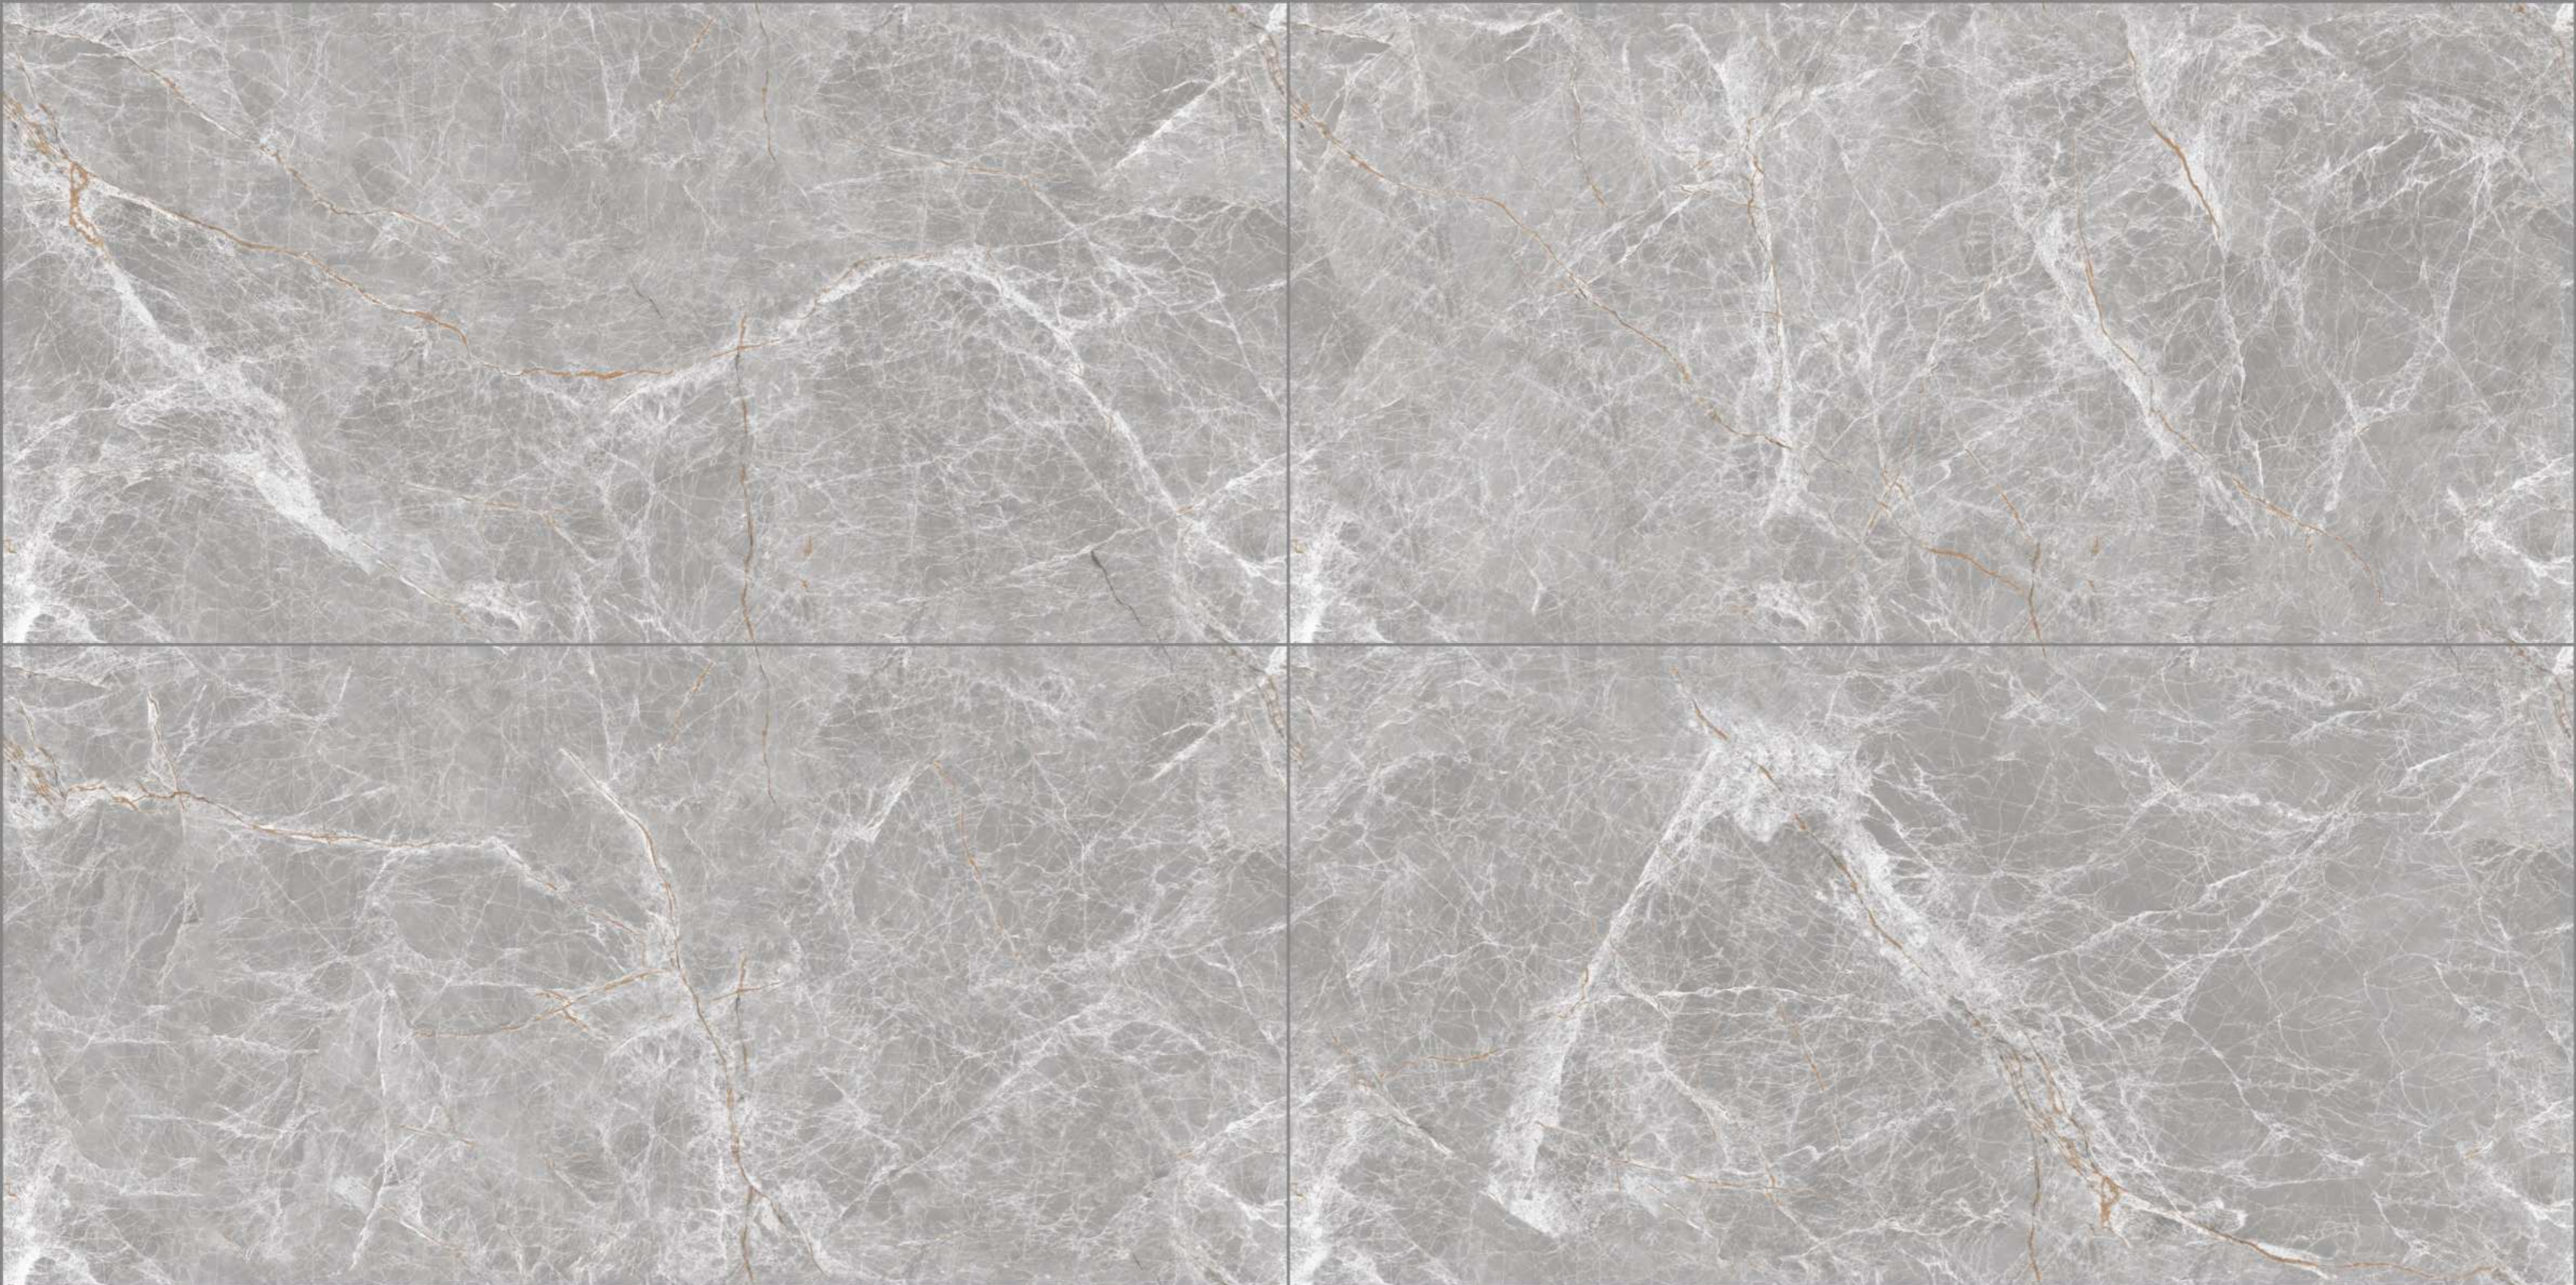

CR EL COCO GREY

CARVING SURFACE

600X
1200MM

RANDOM 04

600X1200MM | CARVING SURFACE

600X
1200MM

CARVING SURFACE

CR EL DAYNA ASH