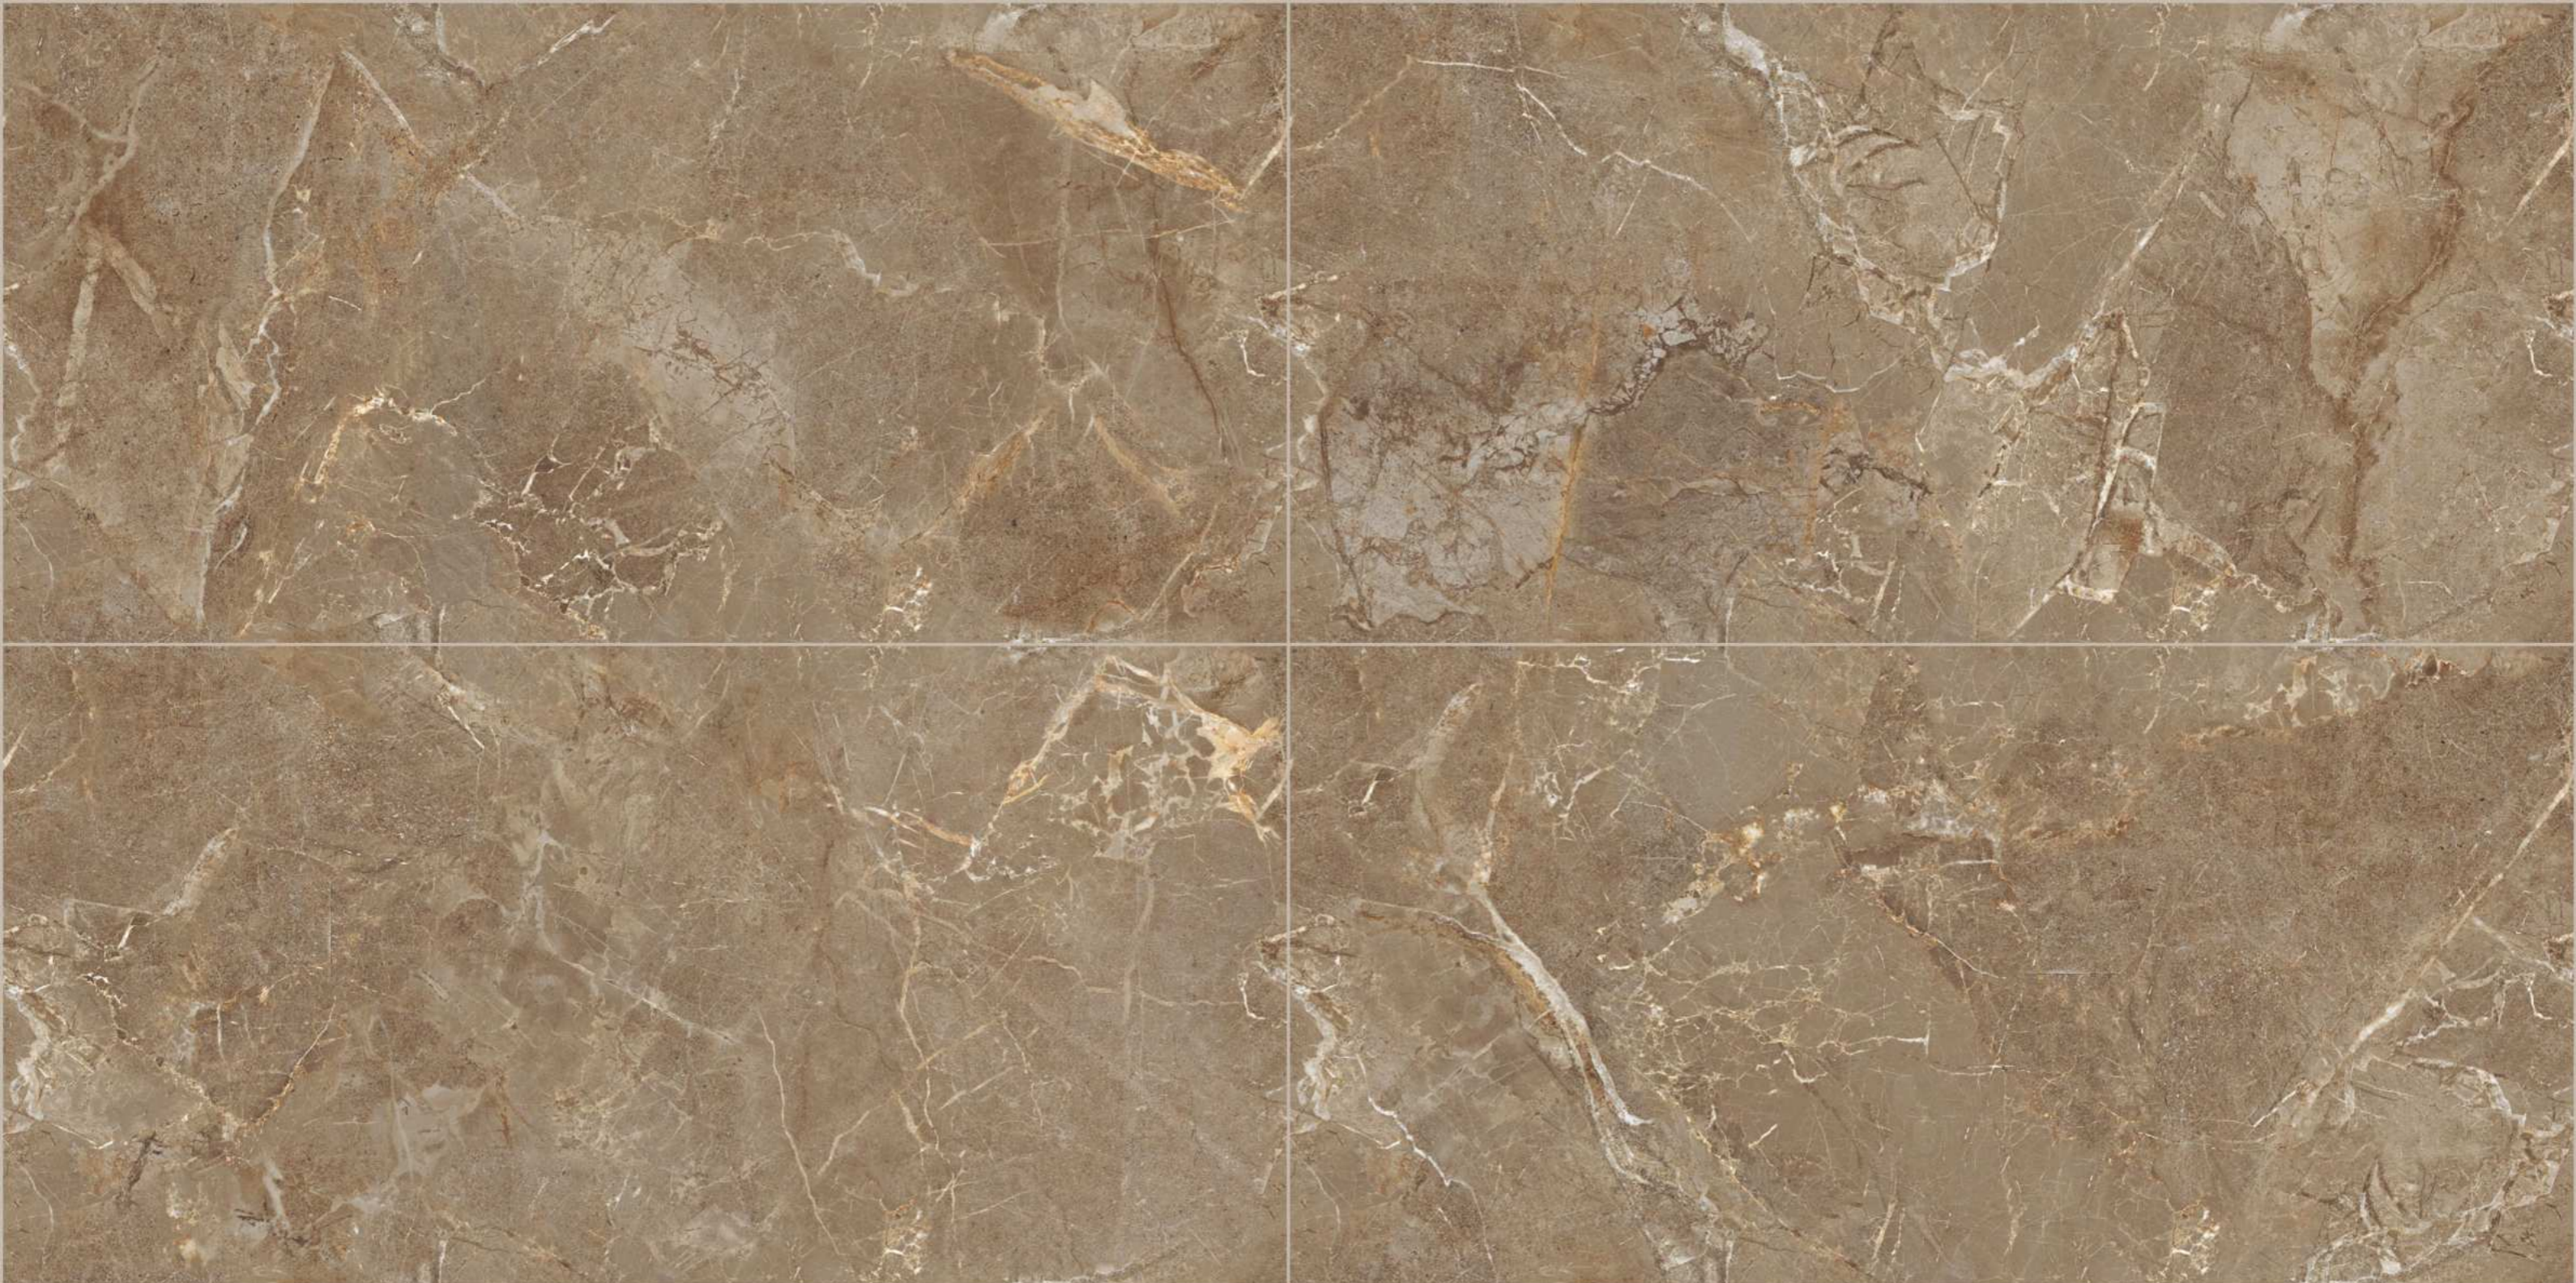

CR EL MORESO BROWN

CARVING SURFACE

600X
1200MM

RANDOM 04