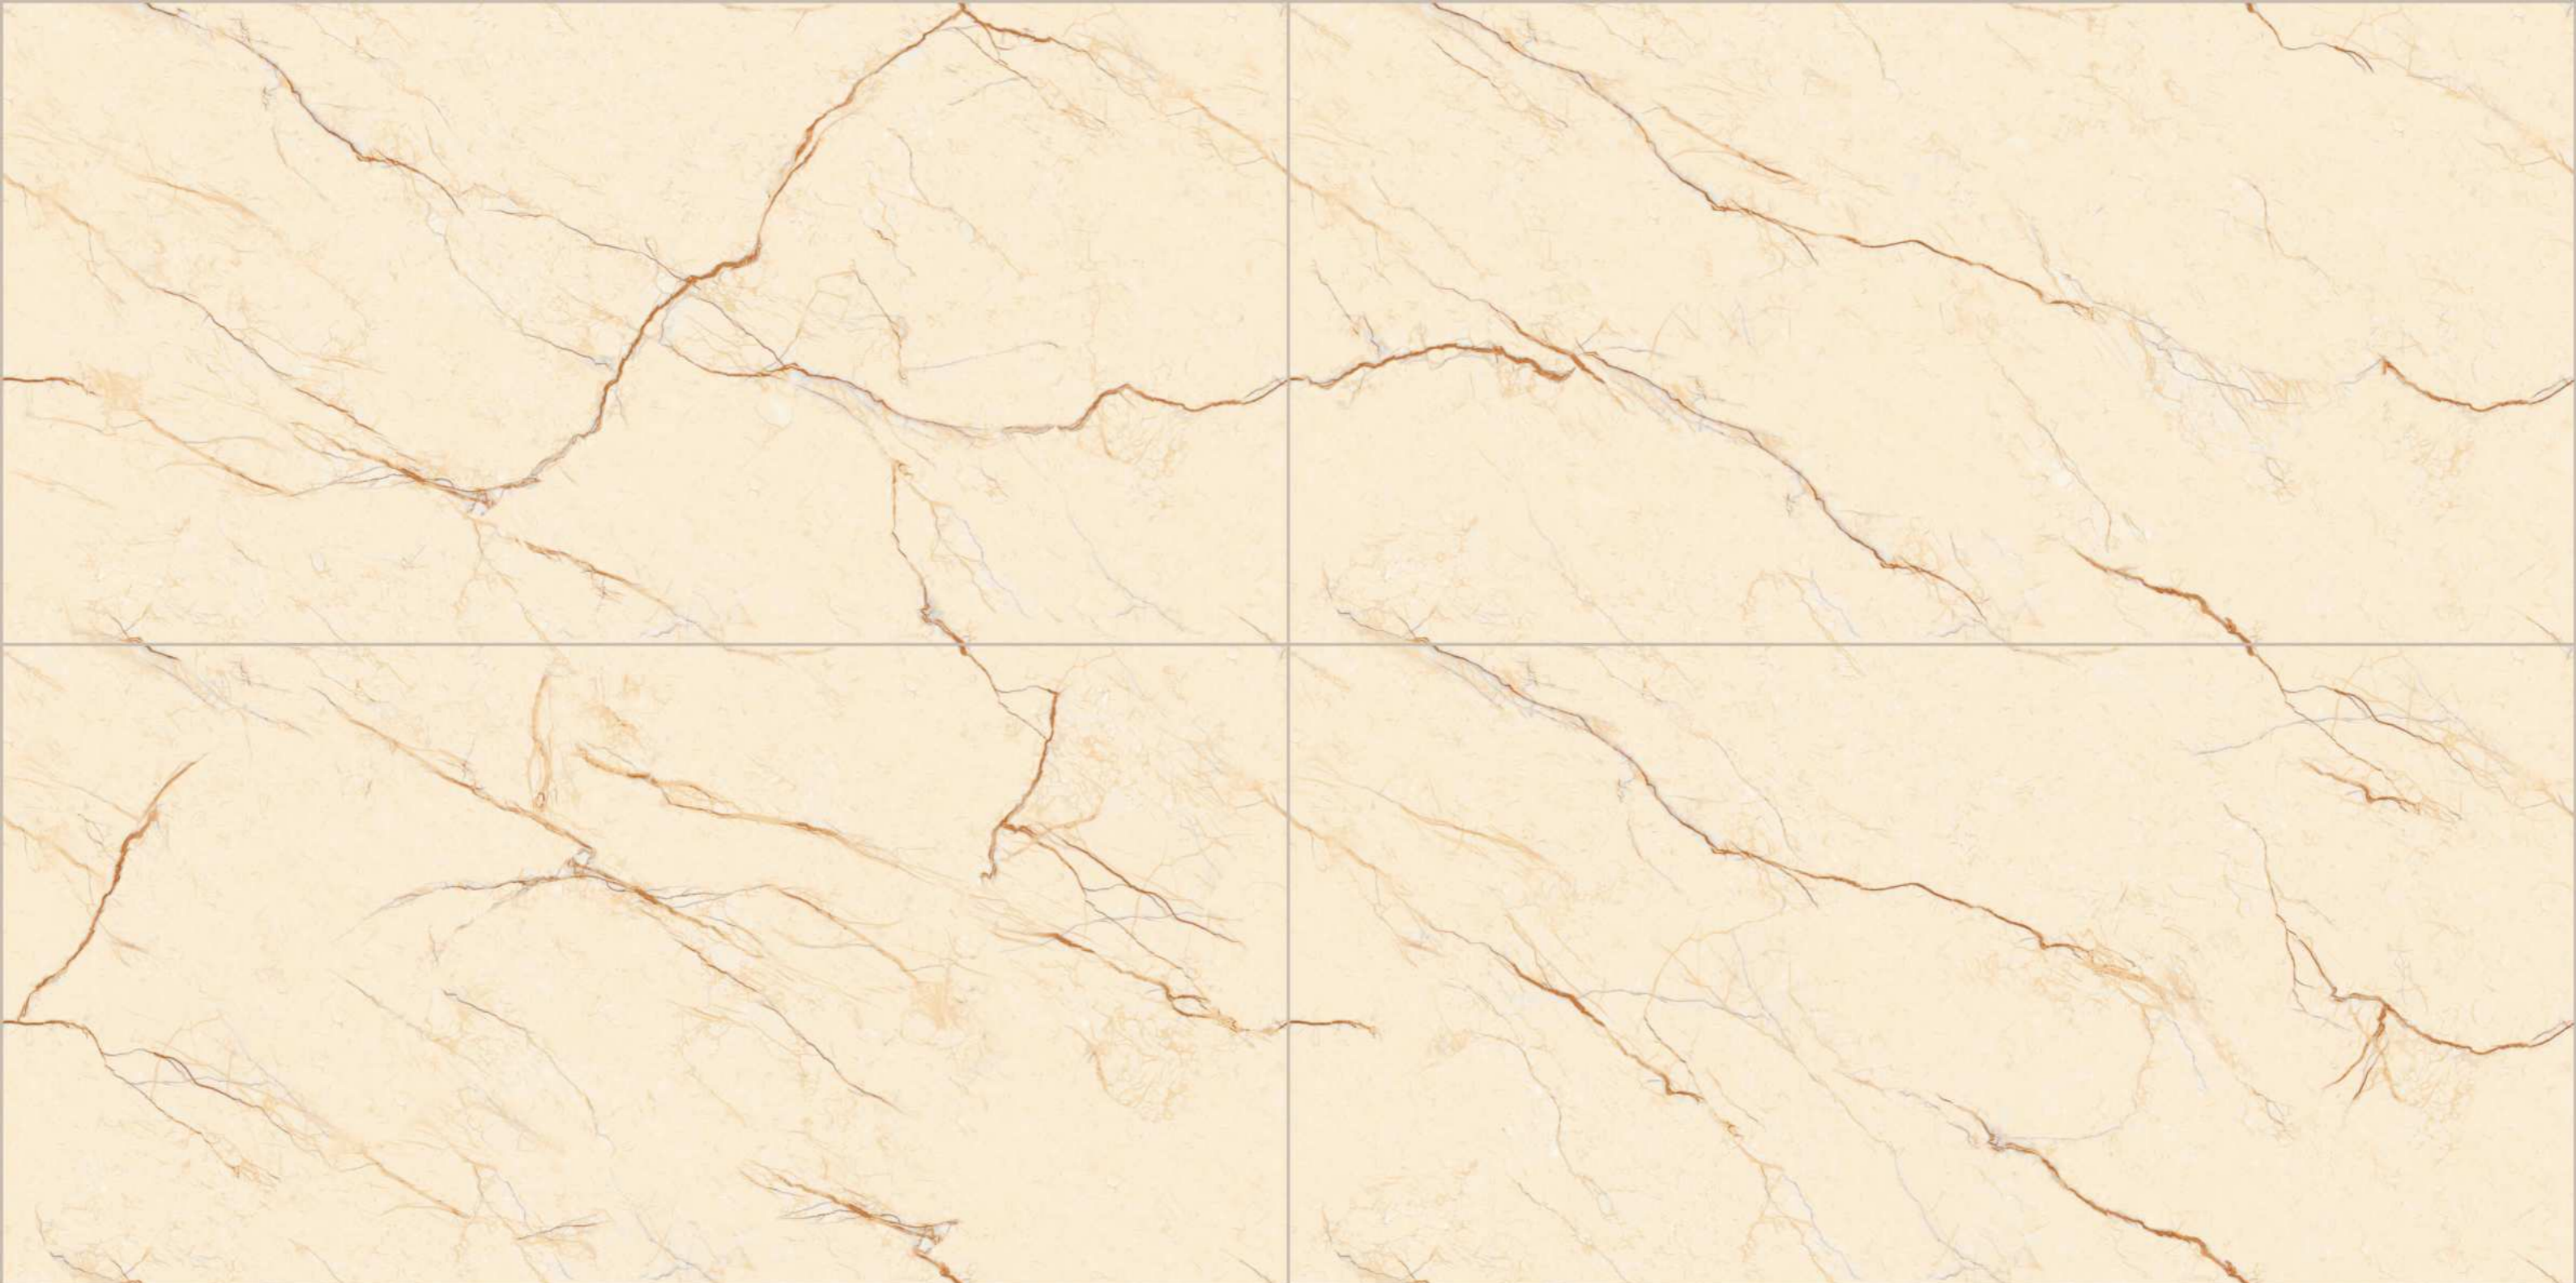

CR EL PERSIA GOLD

CARVING SURFACE

600X
1200MM

RANDOM 04