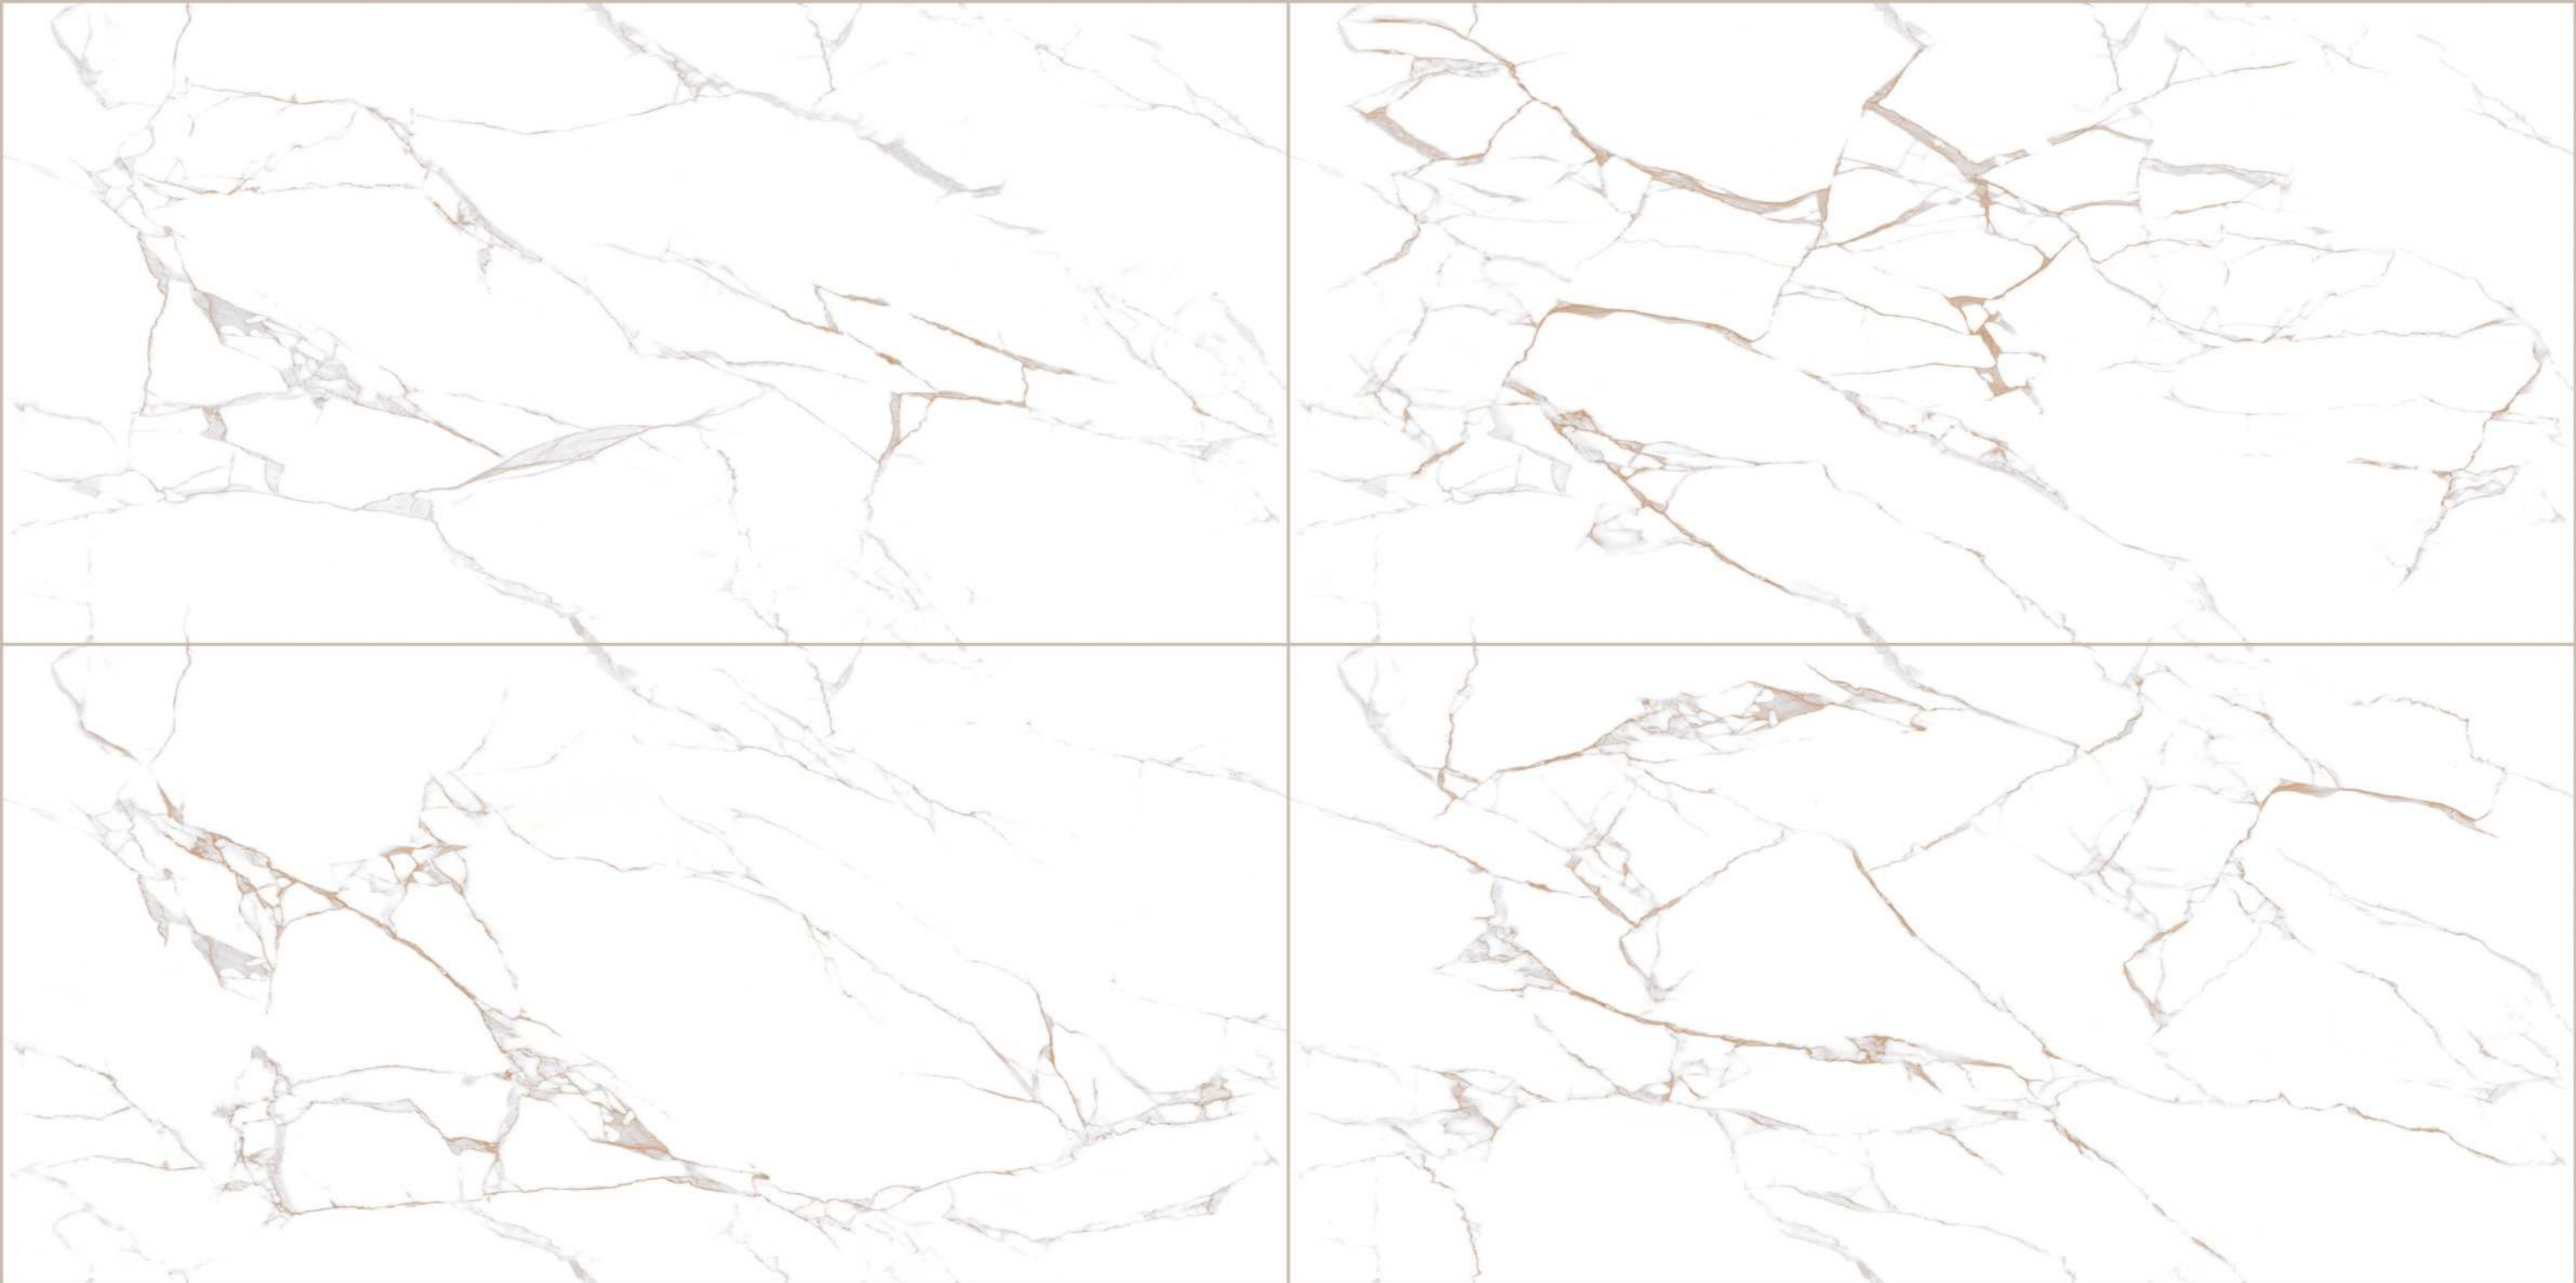

CARVING SURFACE

600X
1200MM

RANDOM 04

600X1200MM | CARVING SURFACE

600X
1200MM

CARVING SURFACE

CR EL WHITE MULTY

CARVING SURFACE