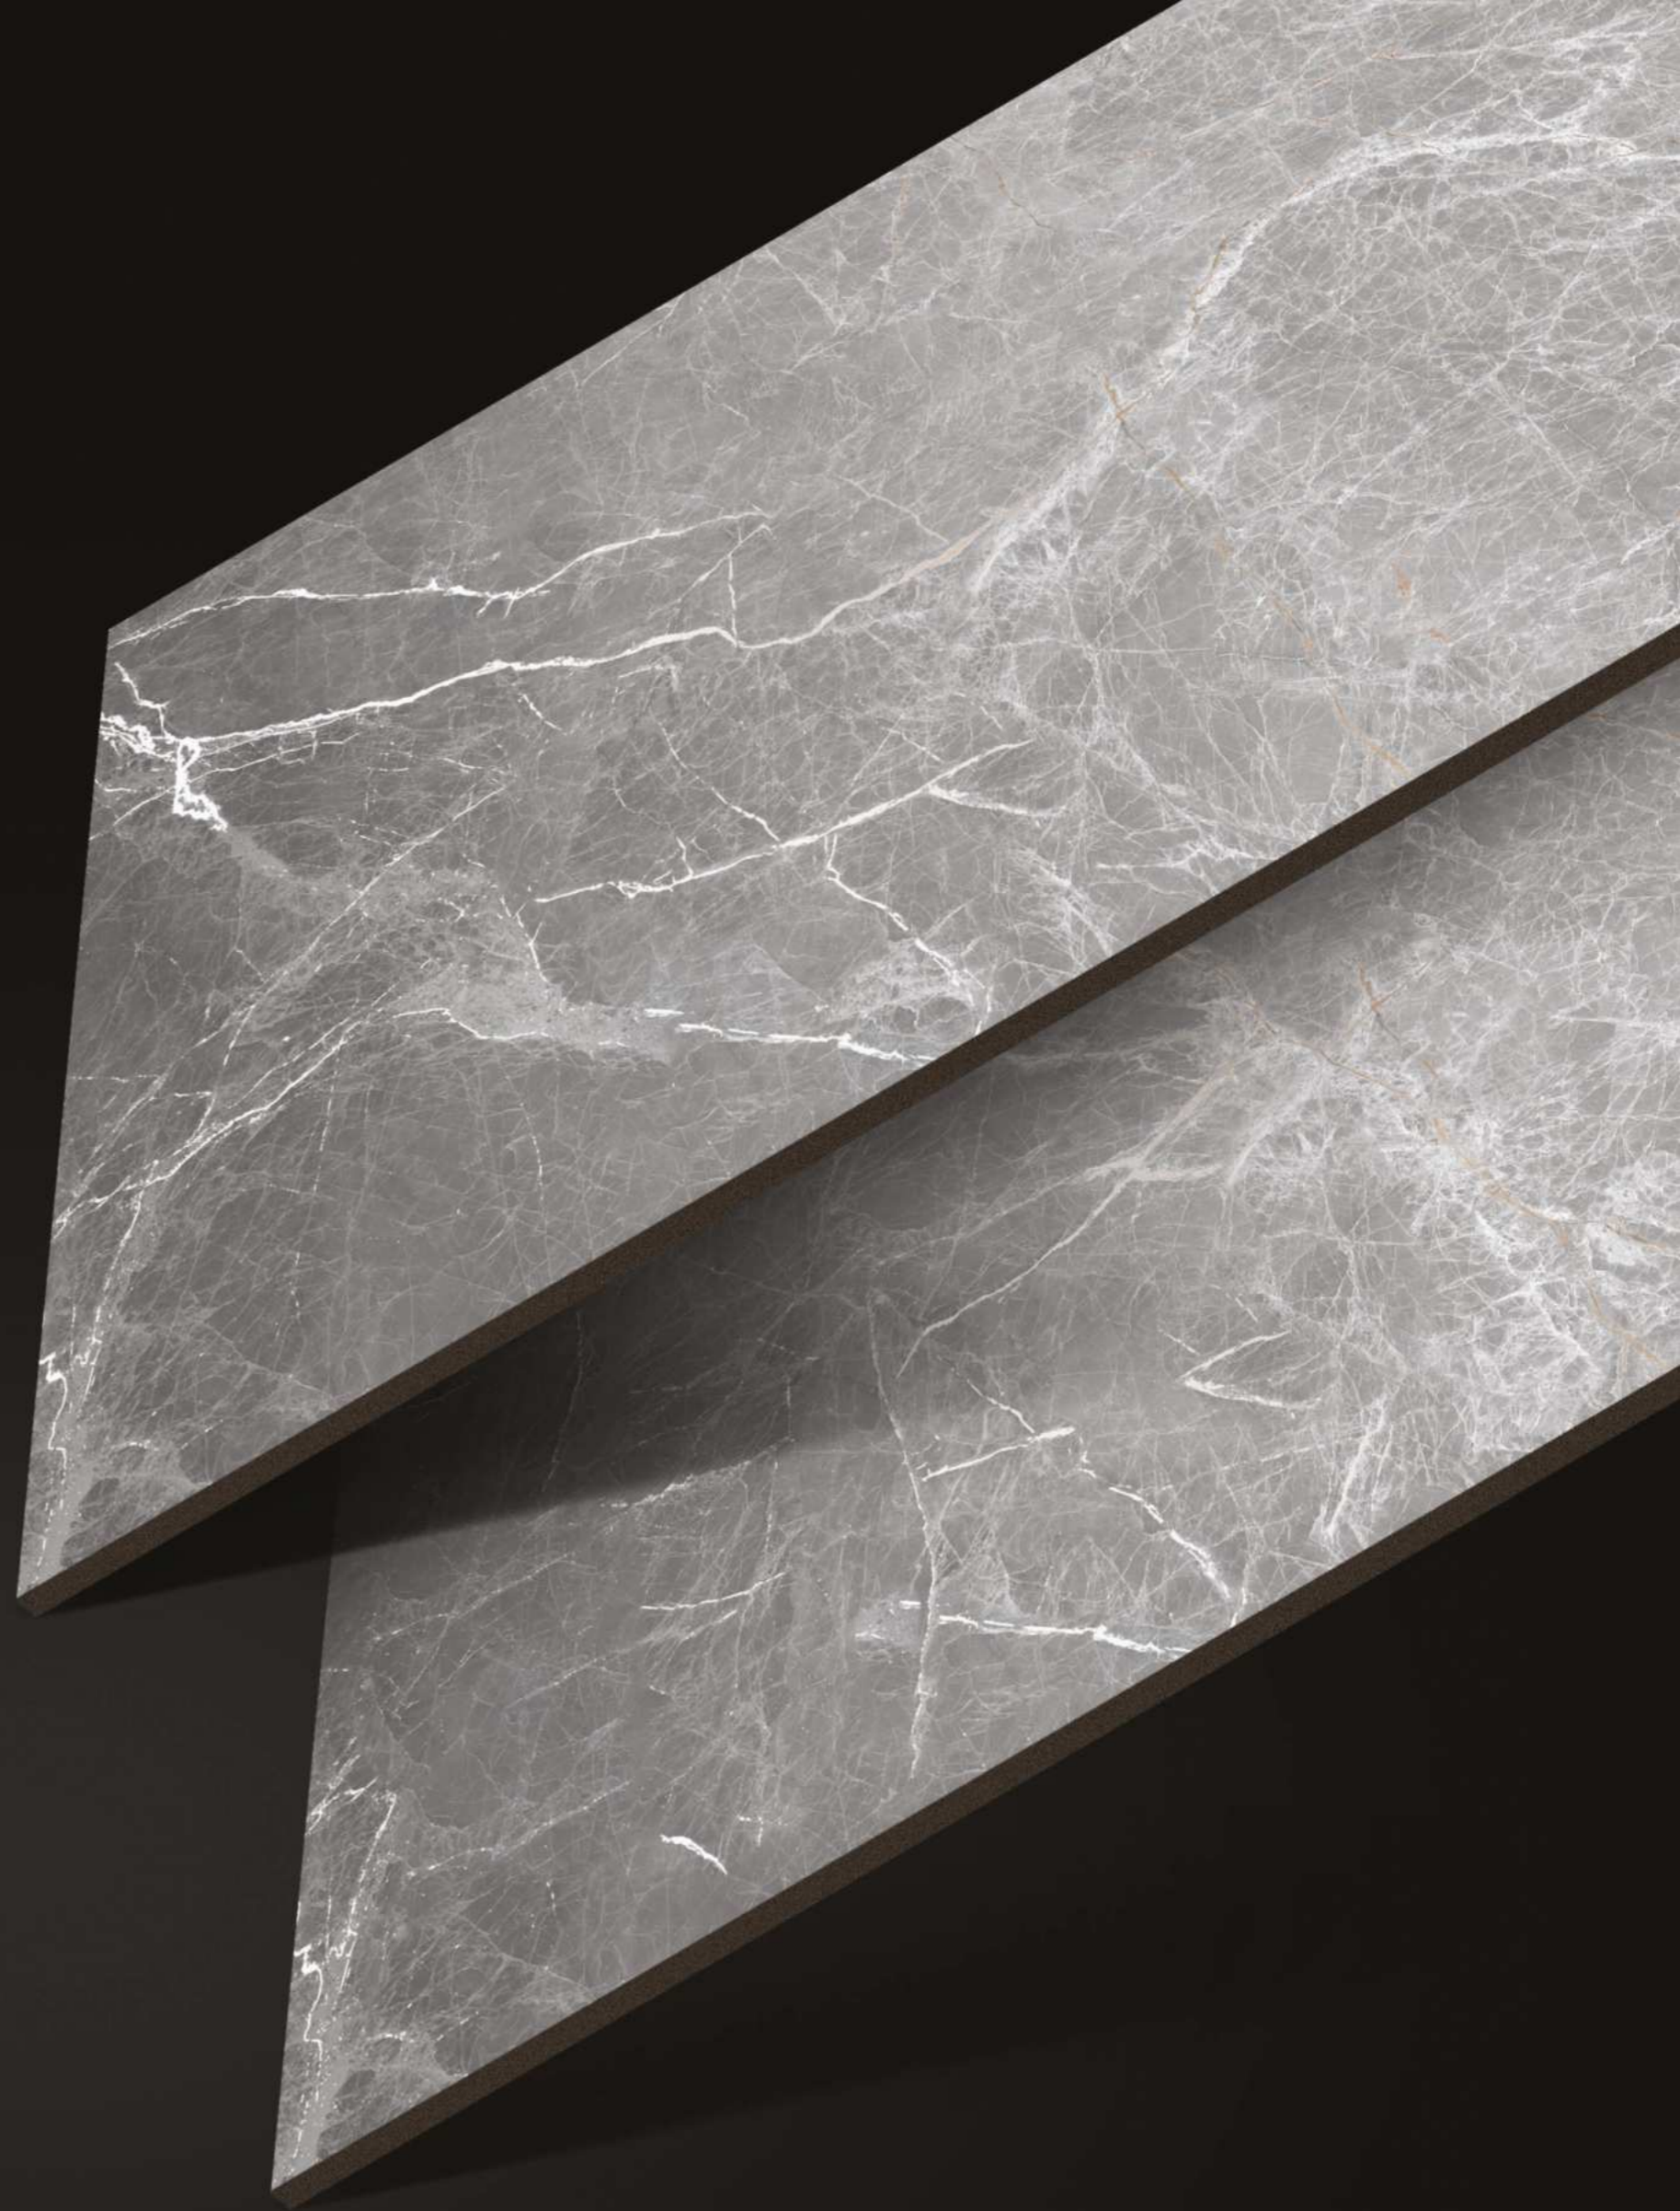

CR EL COCO GREY

CARVING SURFACE

600X
1200MM

RANDOM 04

600X1200MM | CARVING SURFACE

600X
1200MM

CARVING SURFACE

CR EL DAYNA ASH