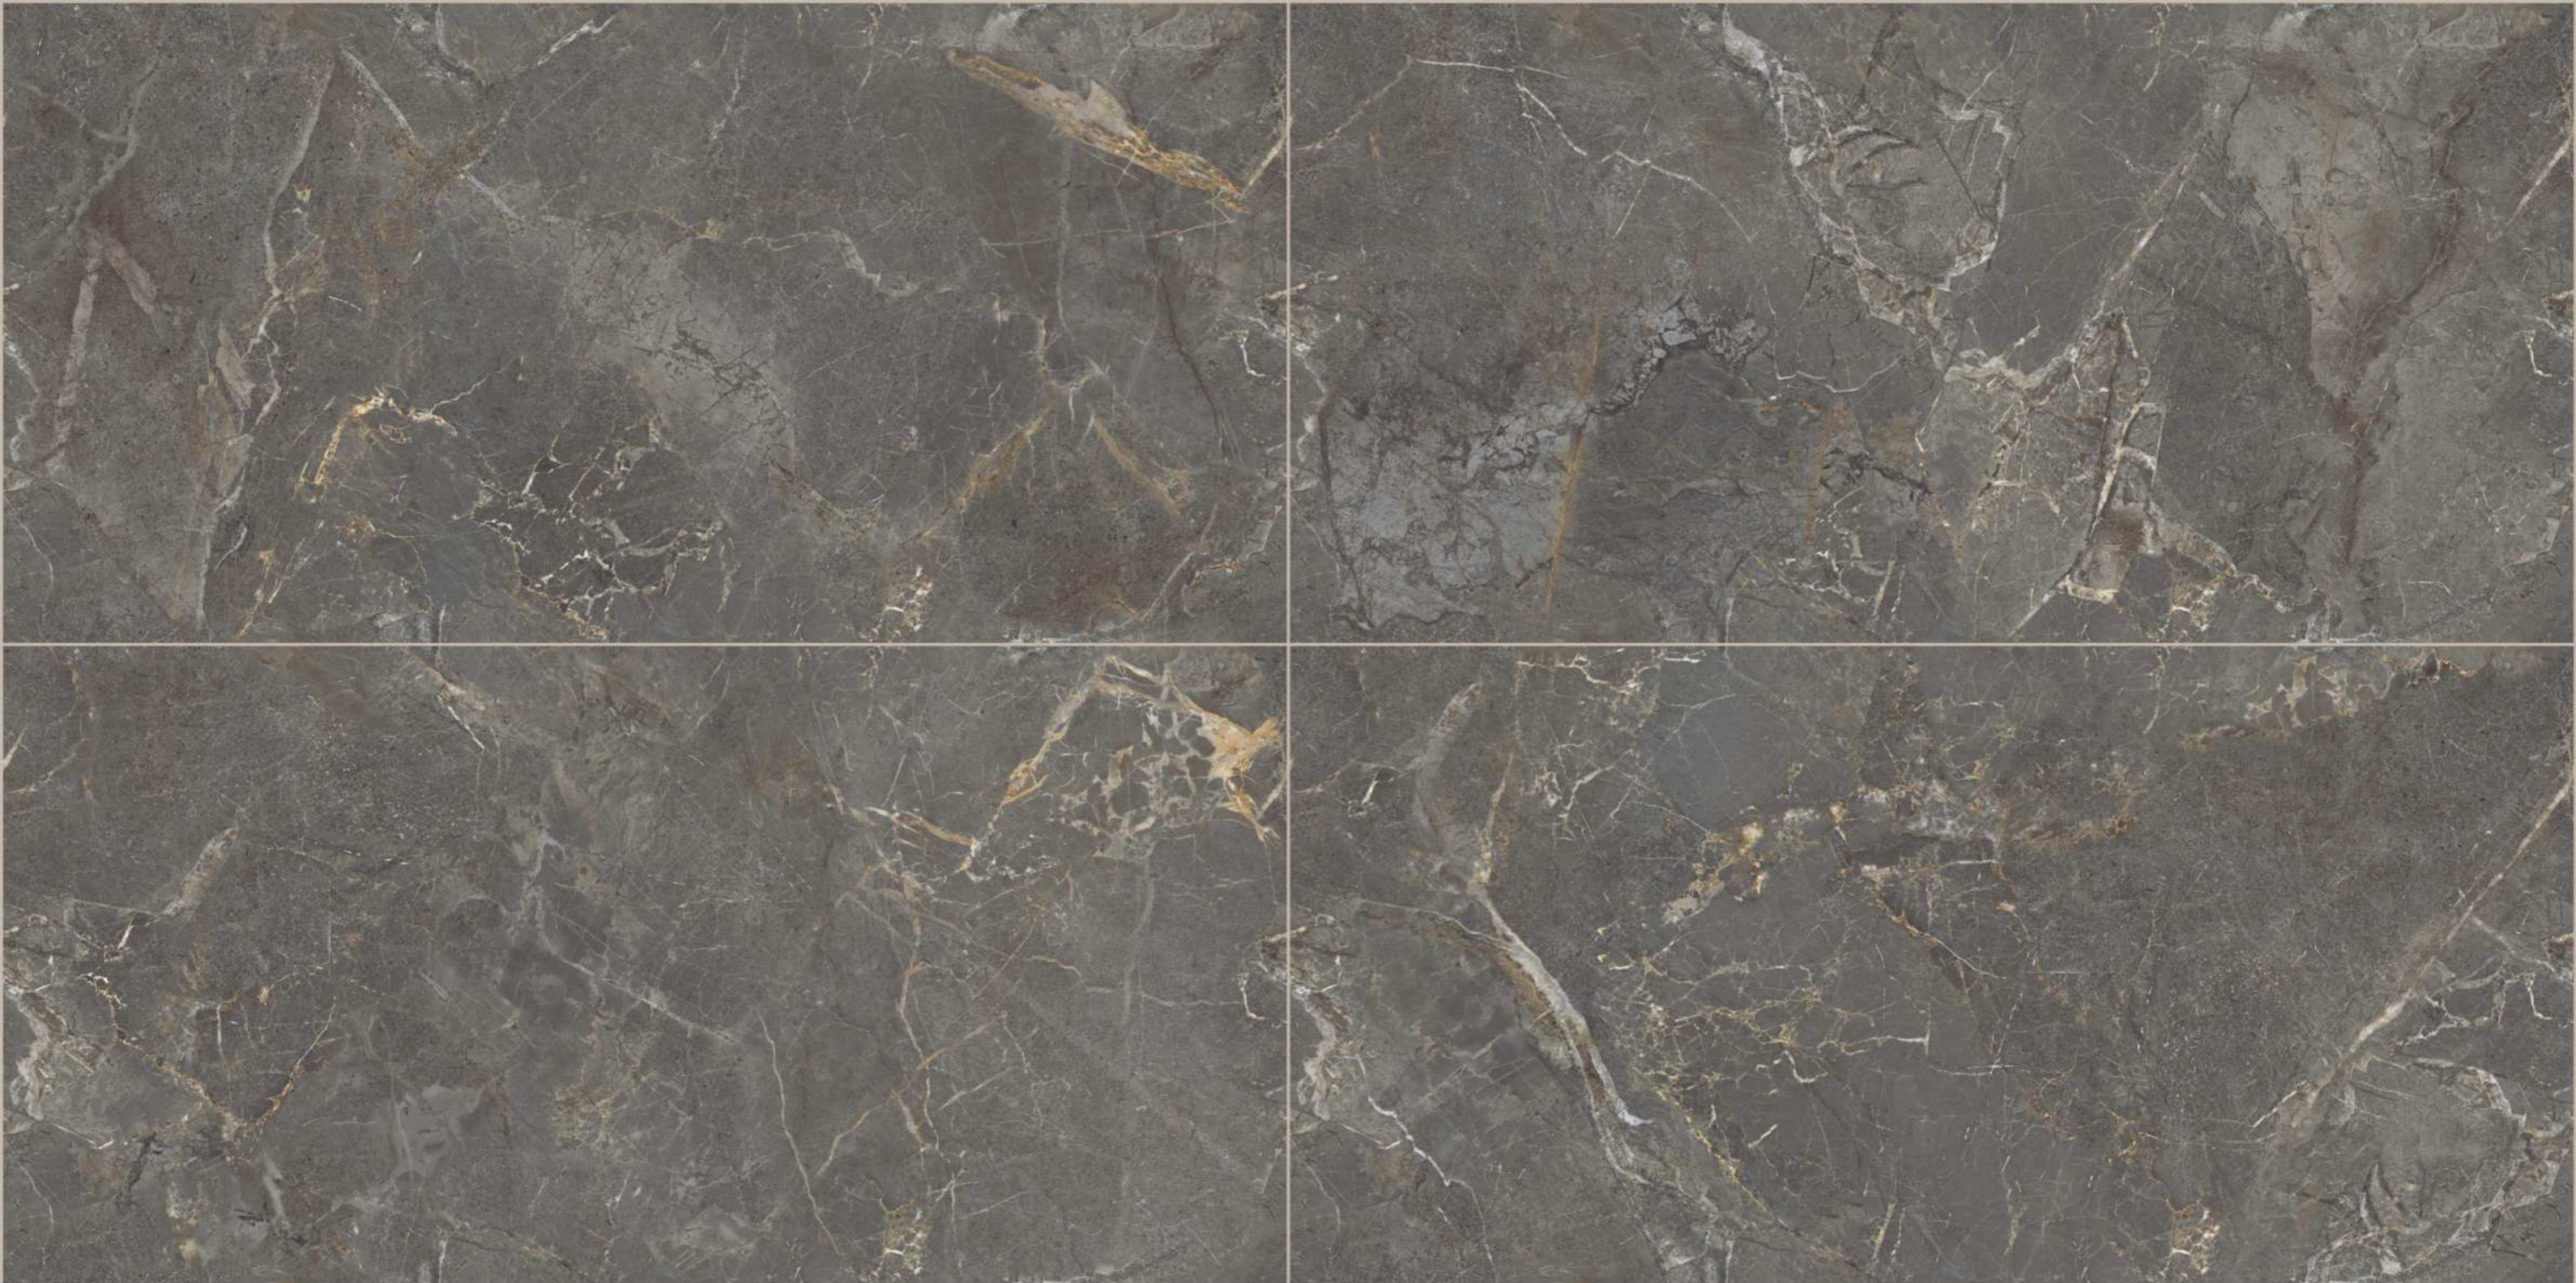

CR EL MORESO NERO

CARVING SURFACE

600X
1200MM

RANDOM 04