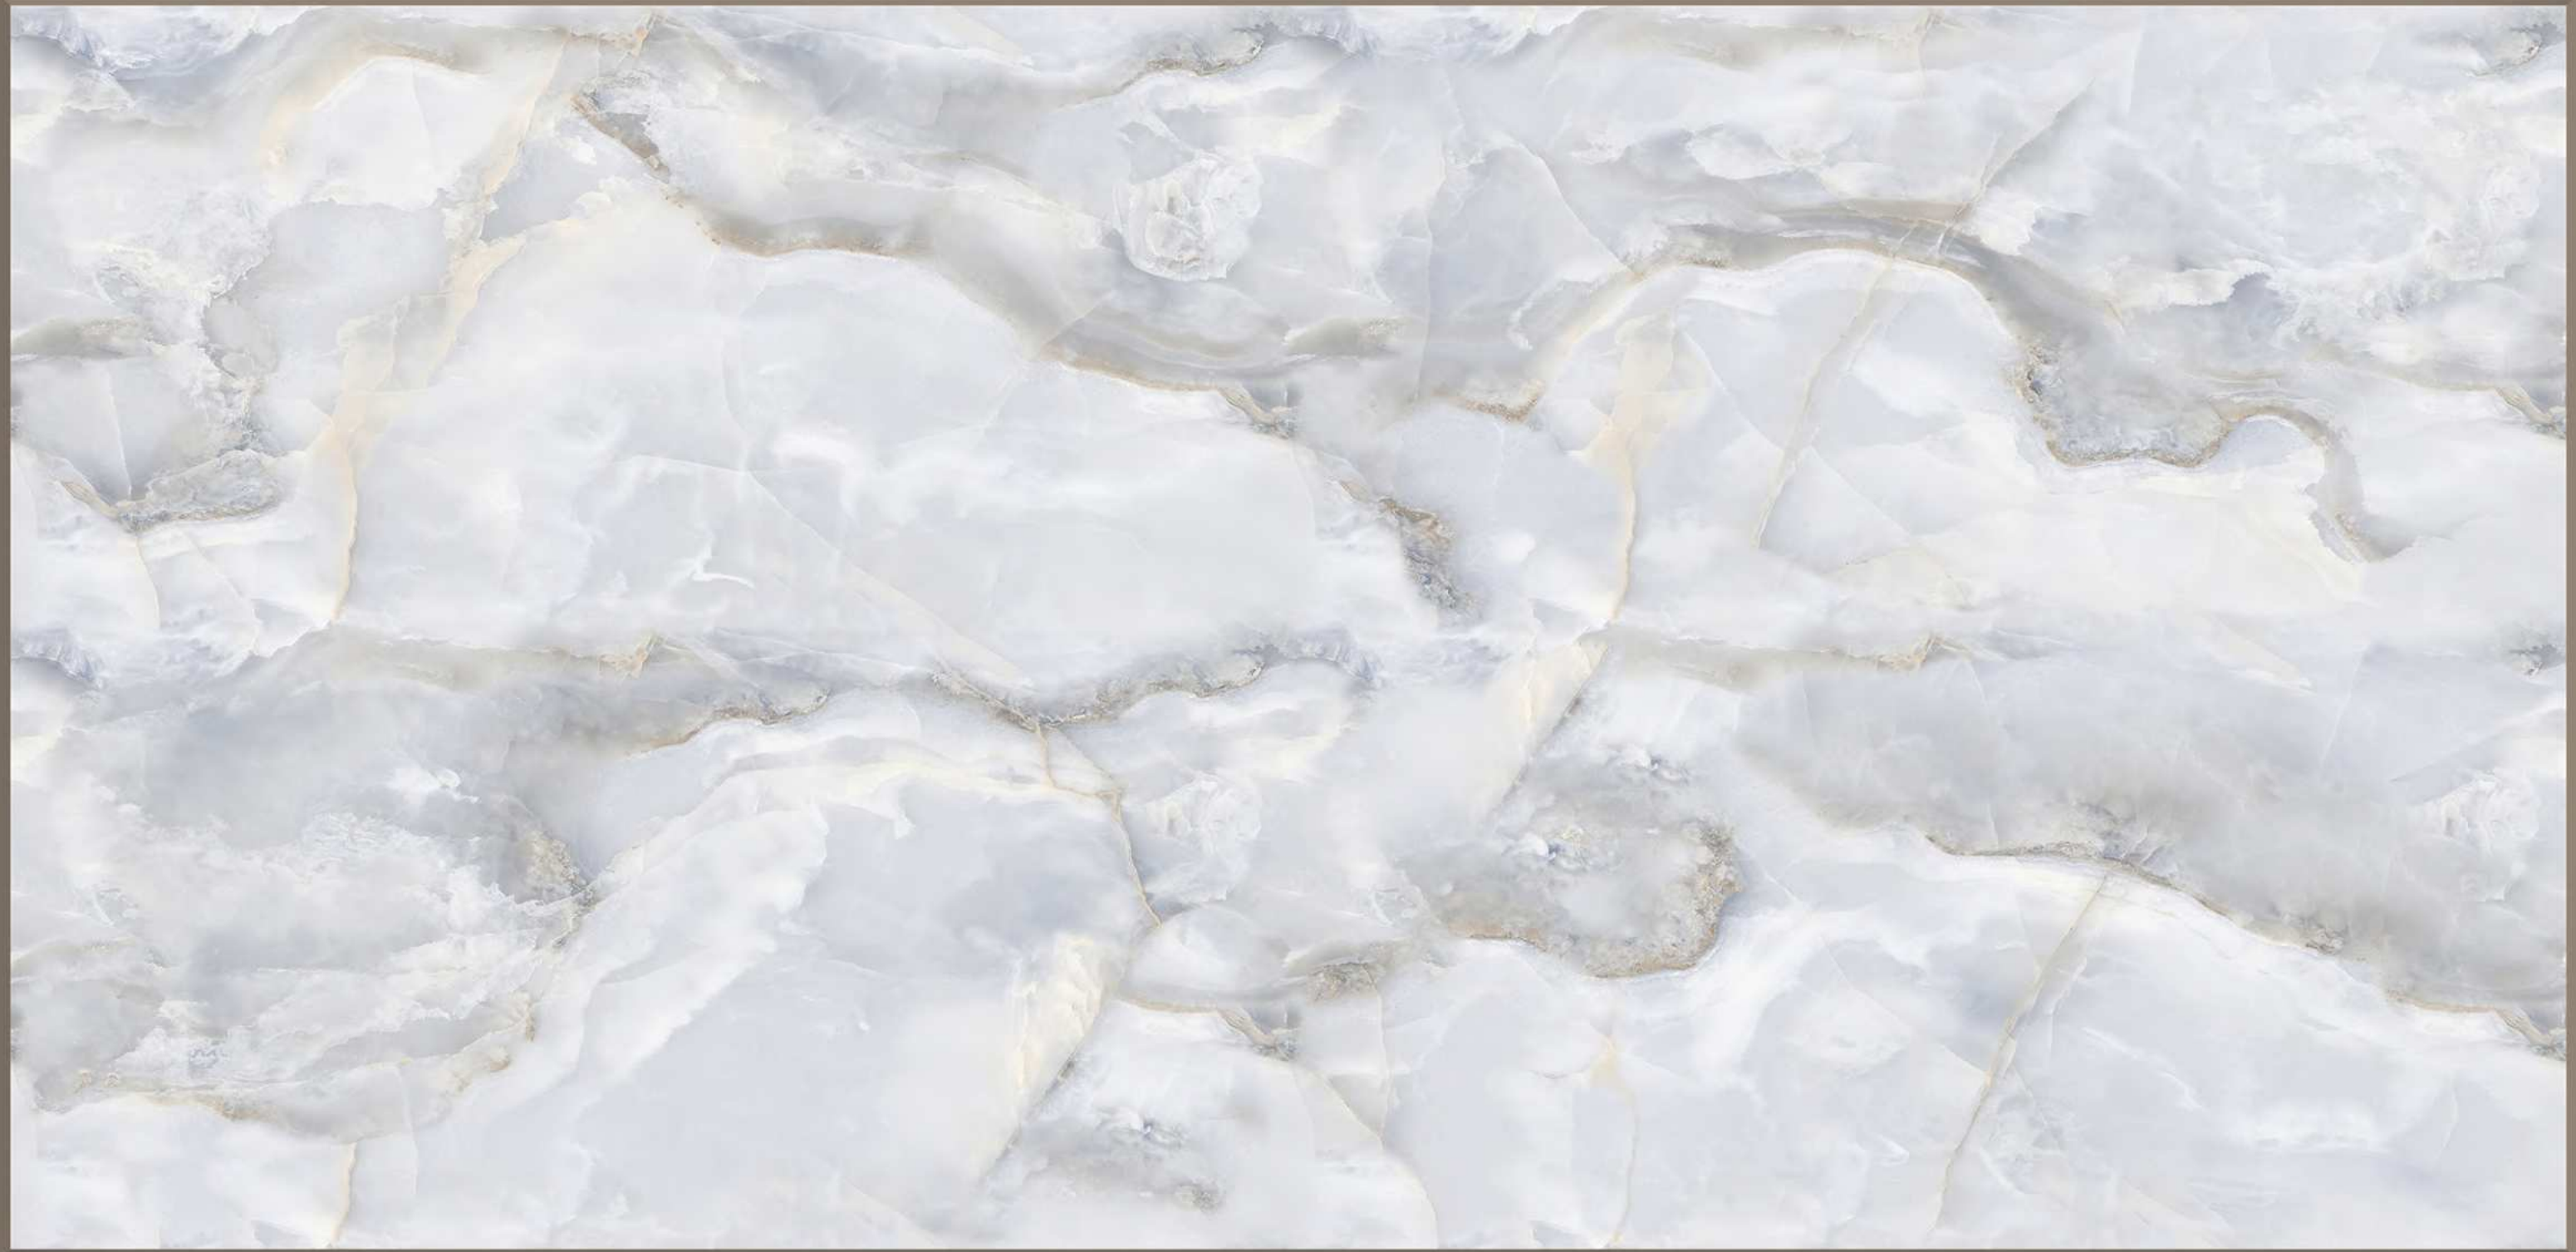

**EL\_FISTO SILVER**

**600X  
1200MM**

GLOSSY SURFACE  
RANDOM-04