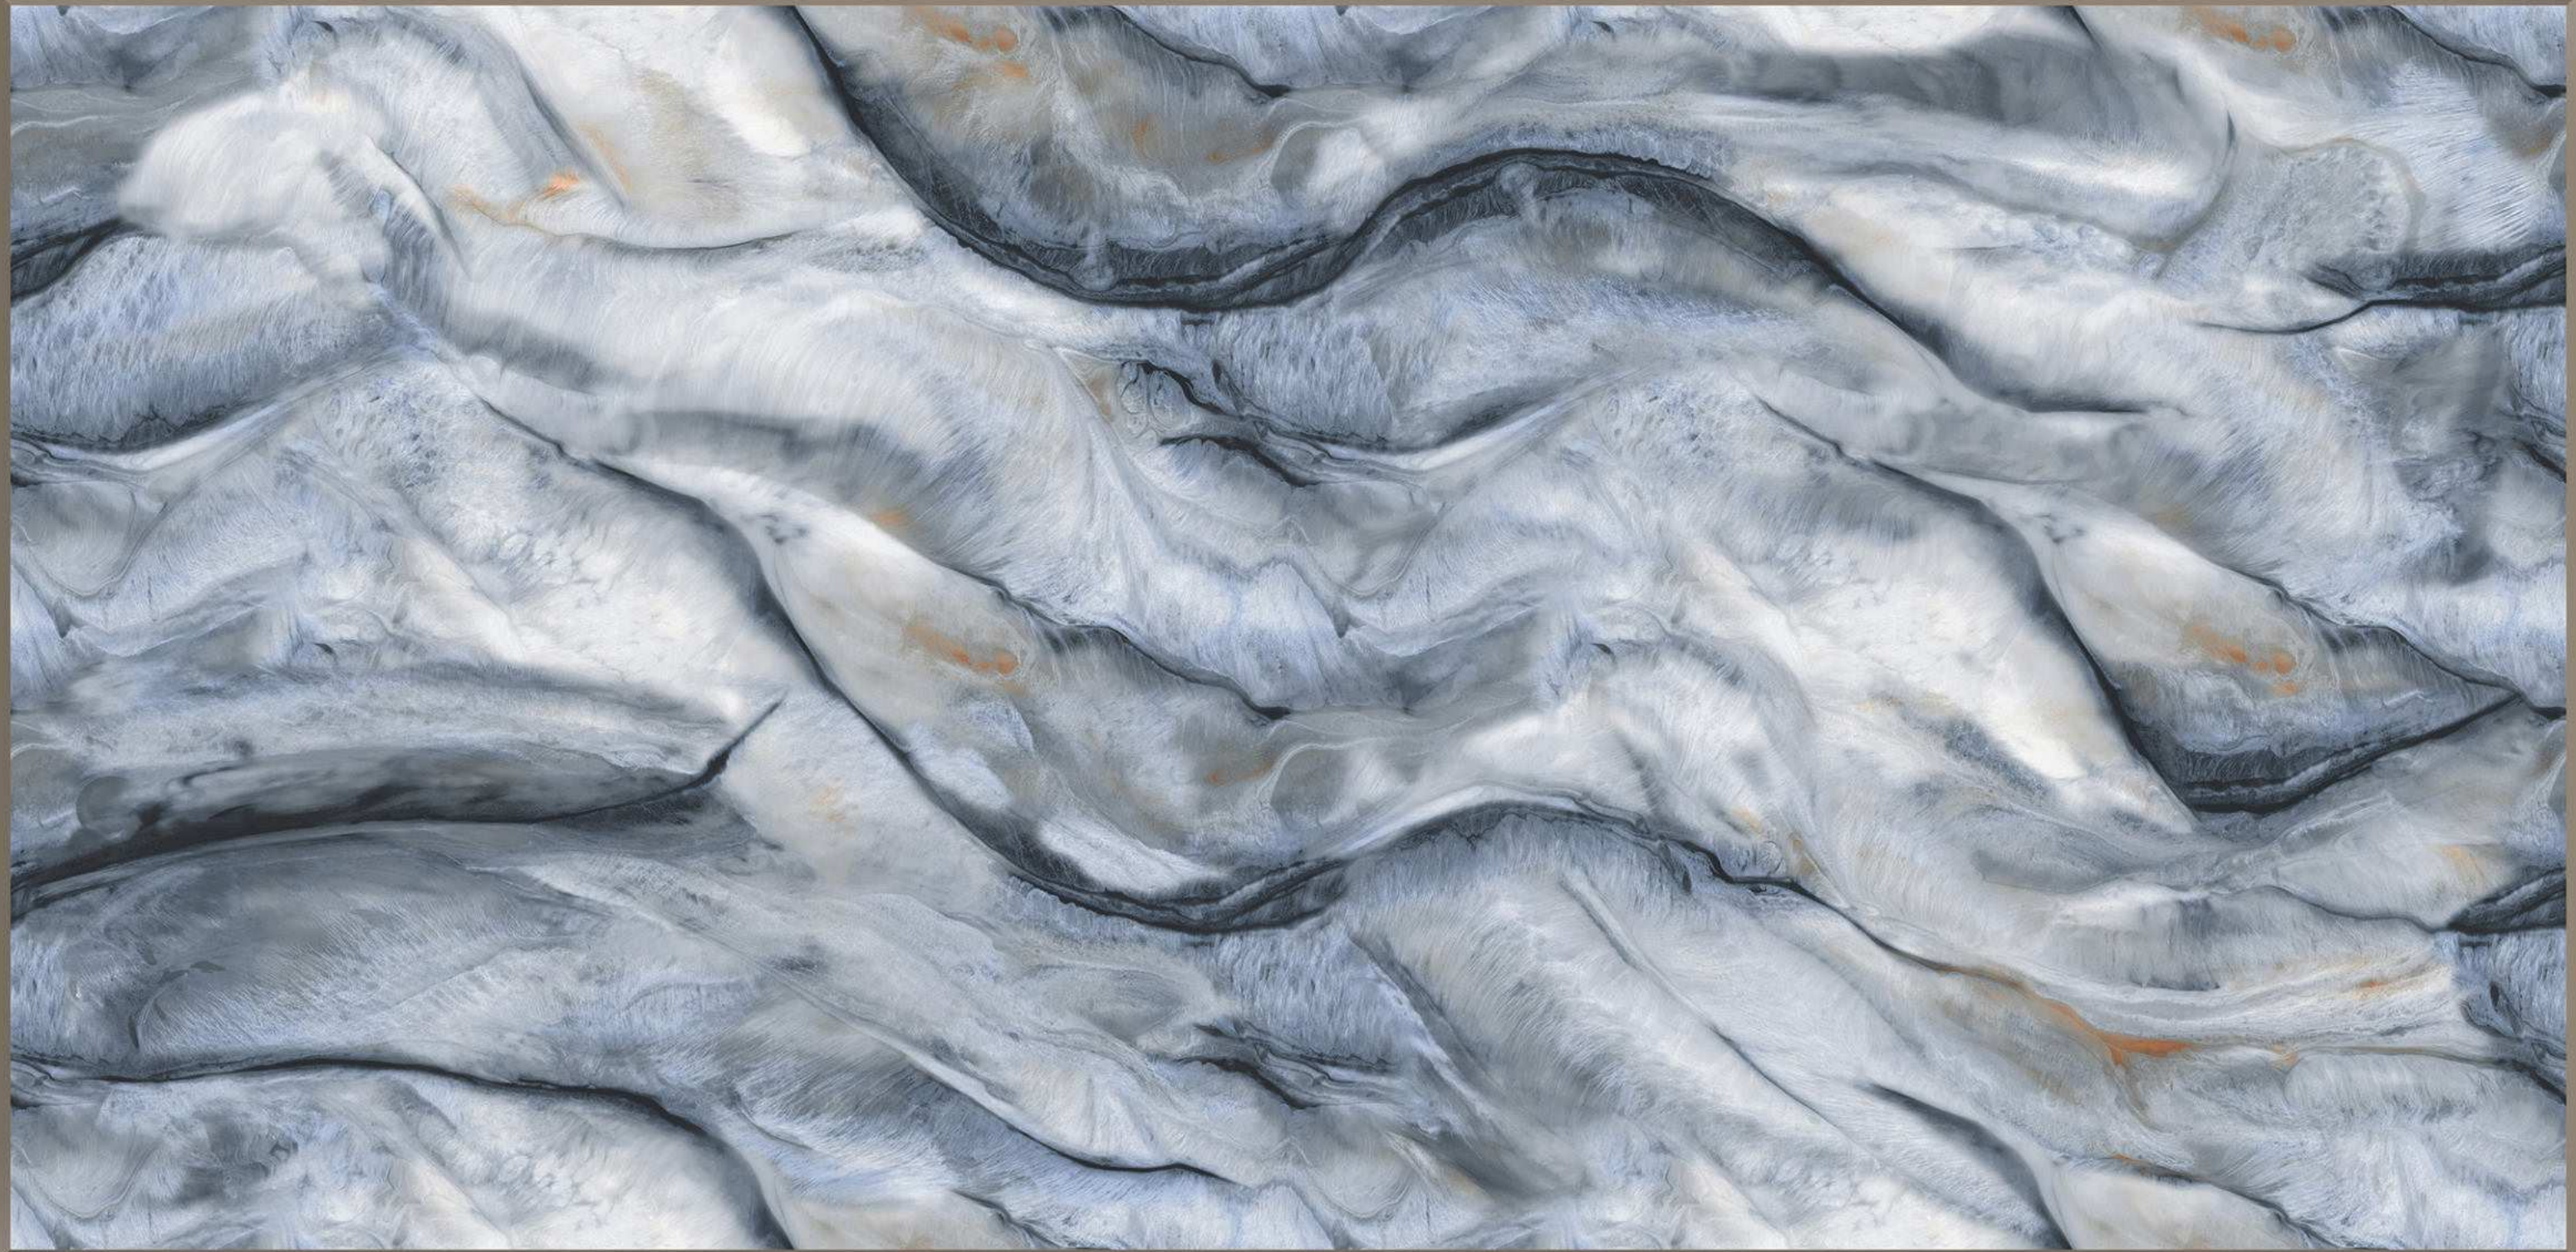

## EL\_SPRING VALLEY BLUE

**600X  
1200MM**

GLOSSY SURFACE  
RANDOM-04

**EL\_SPRINKLE WHITE**

**600X  
1200MM**

GLOSSY SURFACE  
RANDOM-04