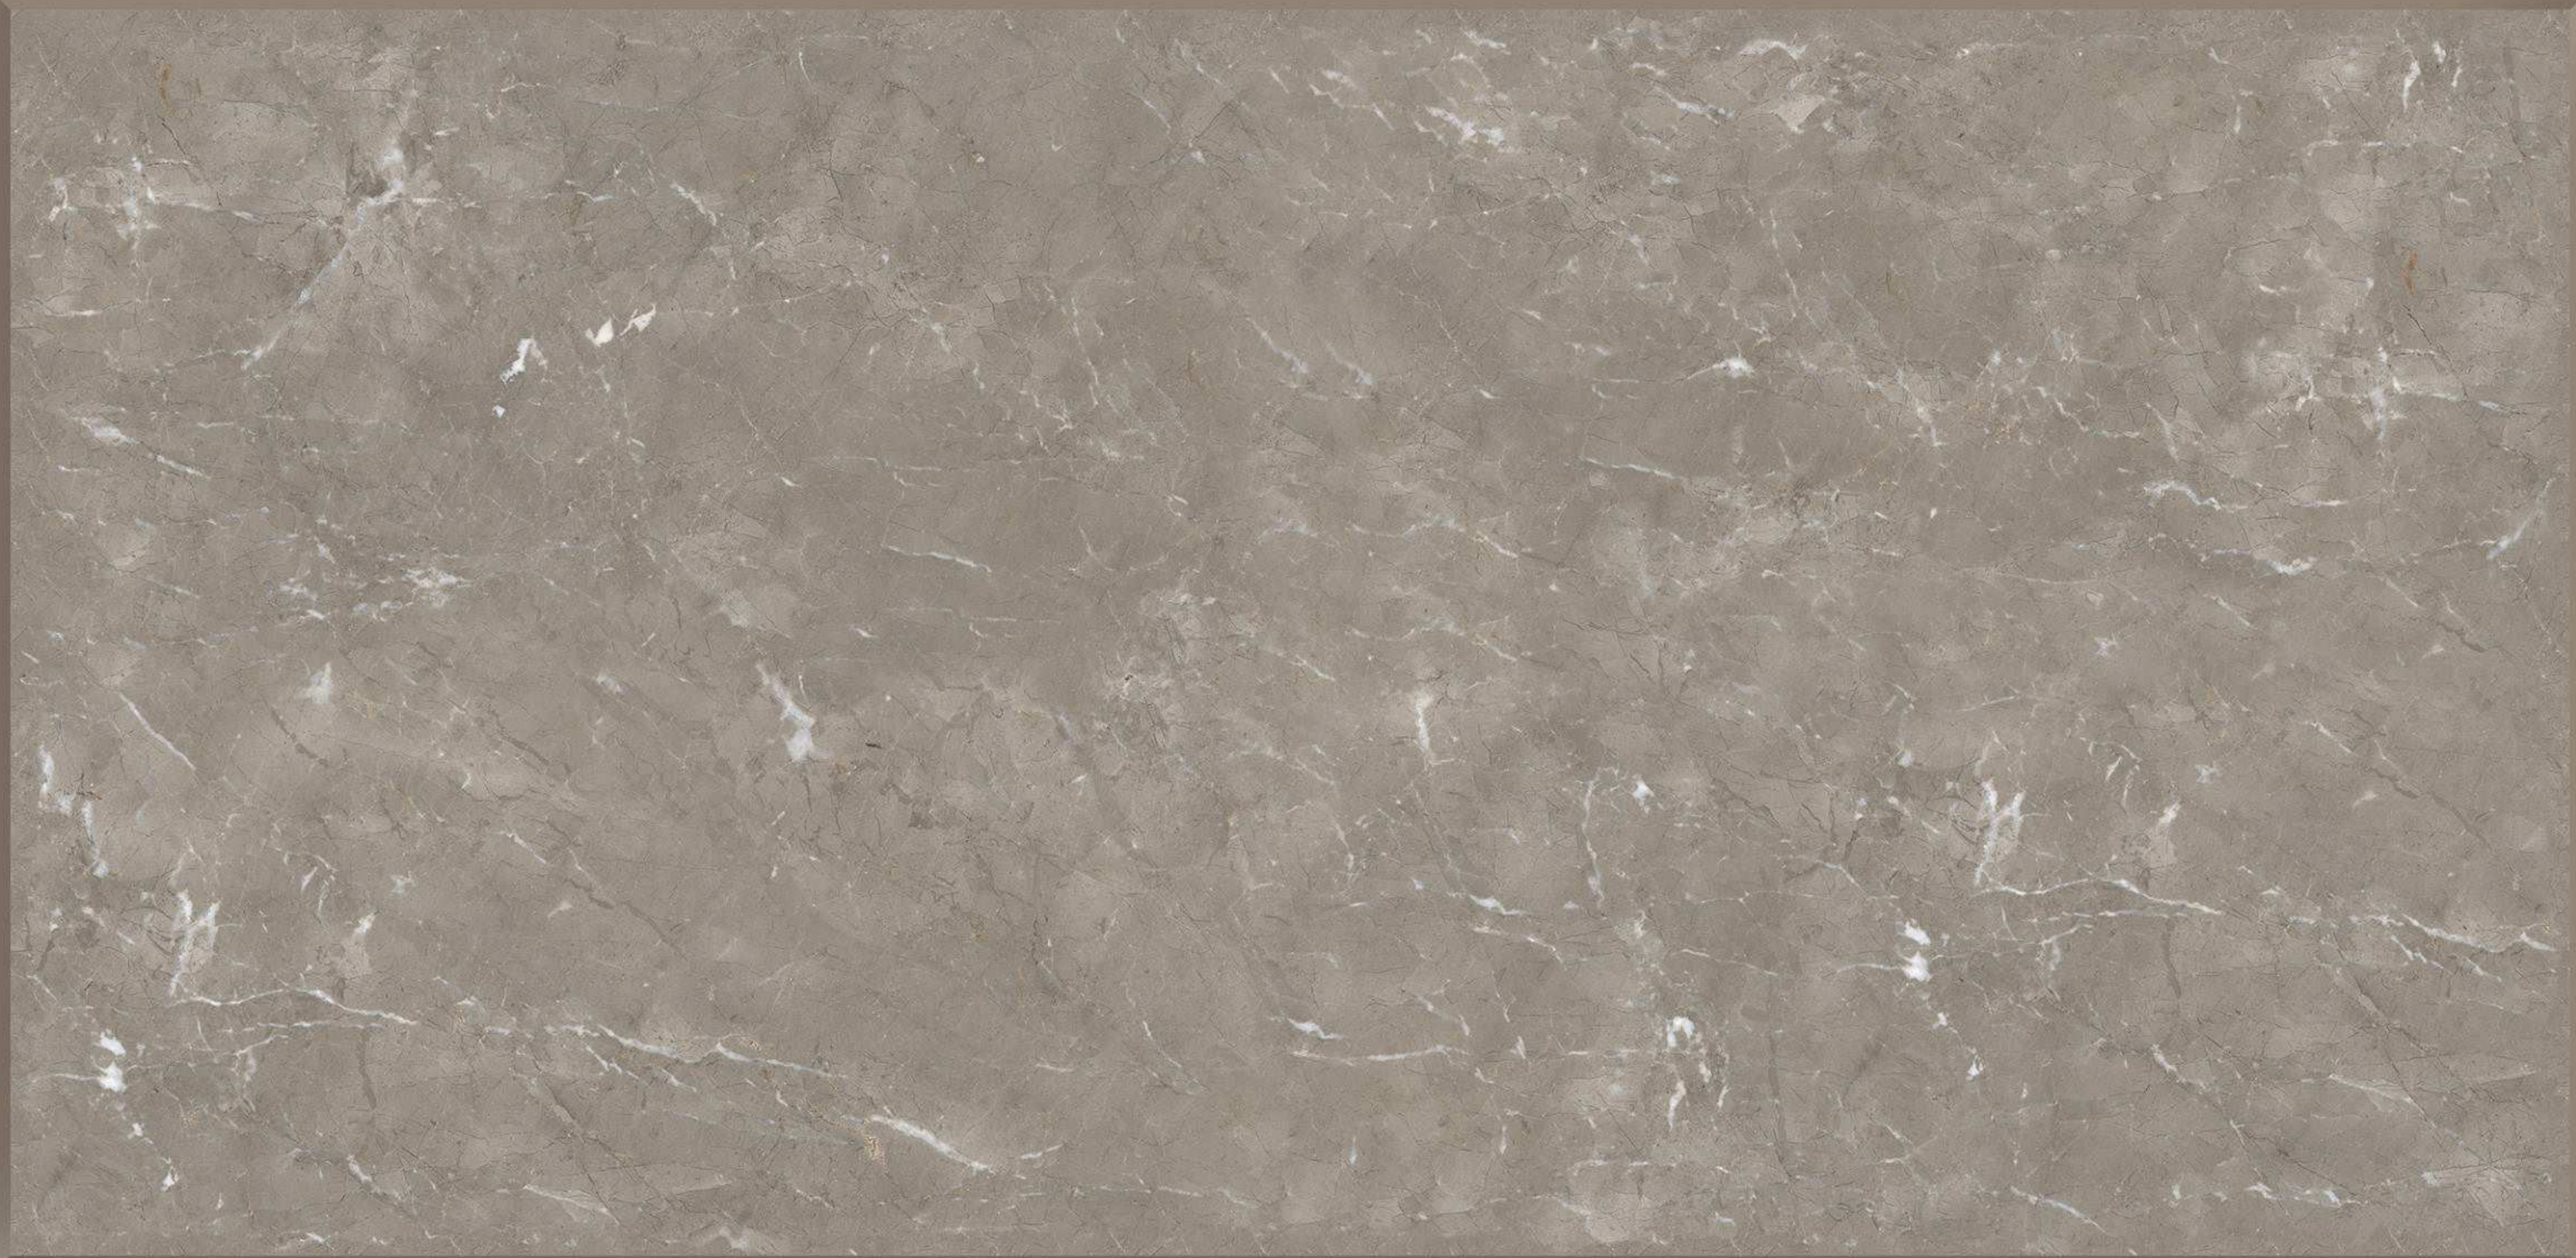

## EL\_MAJESTIC

**600X  
1200MM**

GLOSSY SURFACE  
RANDOM-04

**EL\_MARLIN GRIS**

**600X  
1200MM**

GLOSSY SURFACE  
RANDOM-04

MARARI

**EL\_MARLIN VERDE**