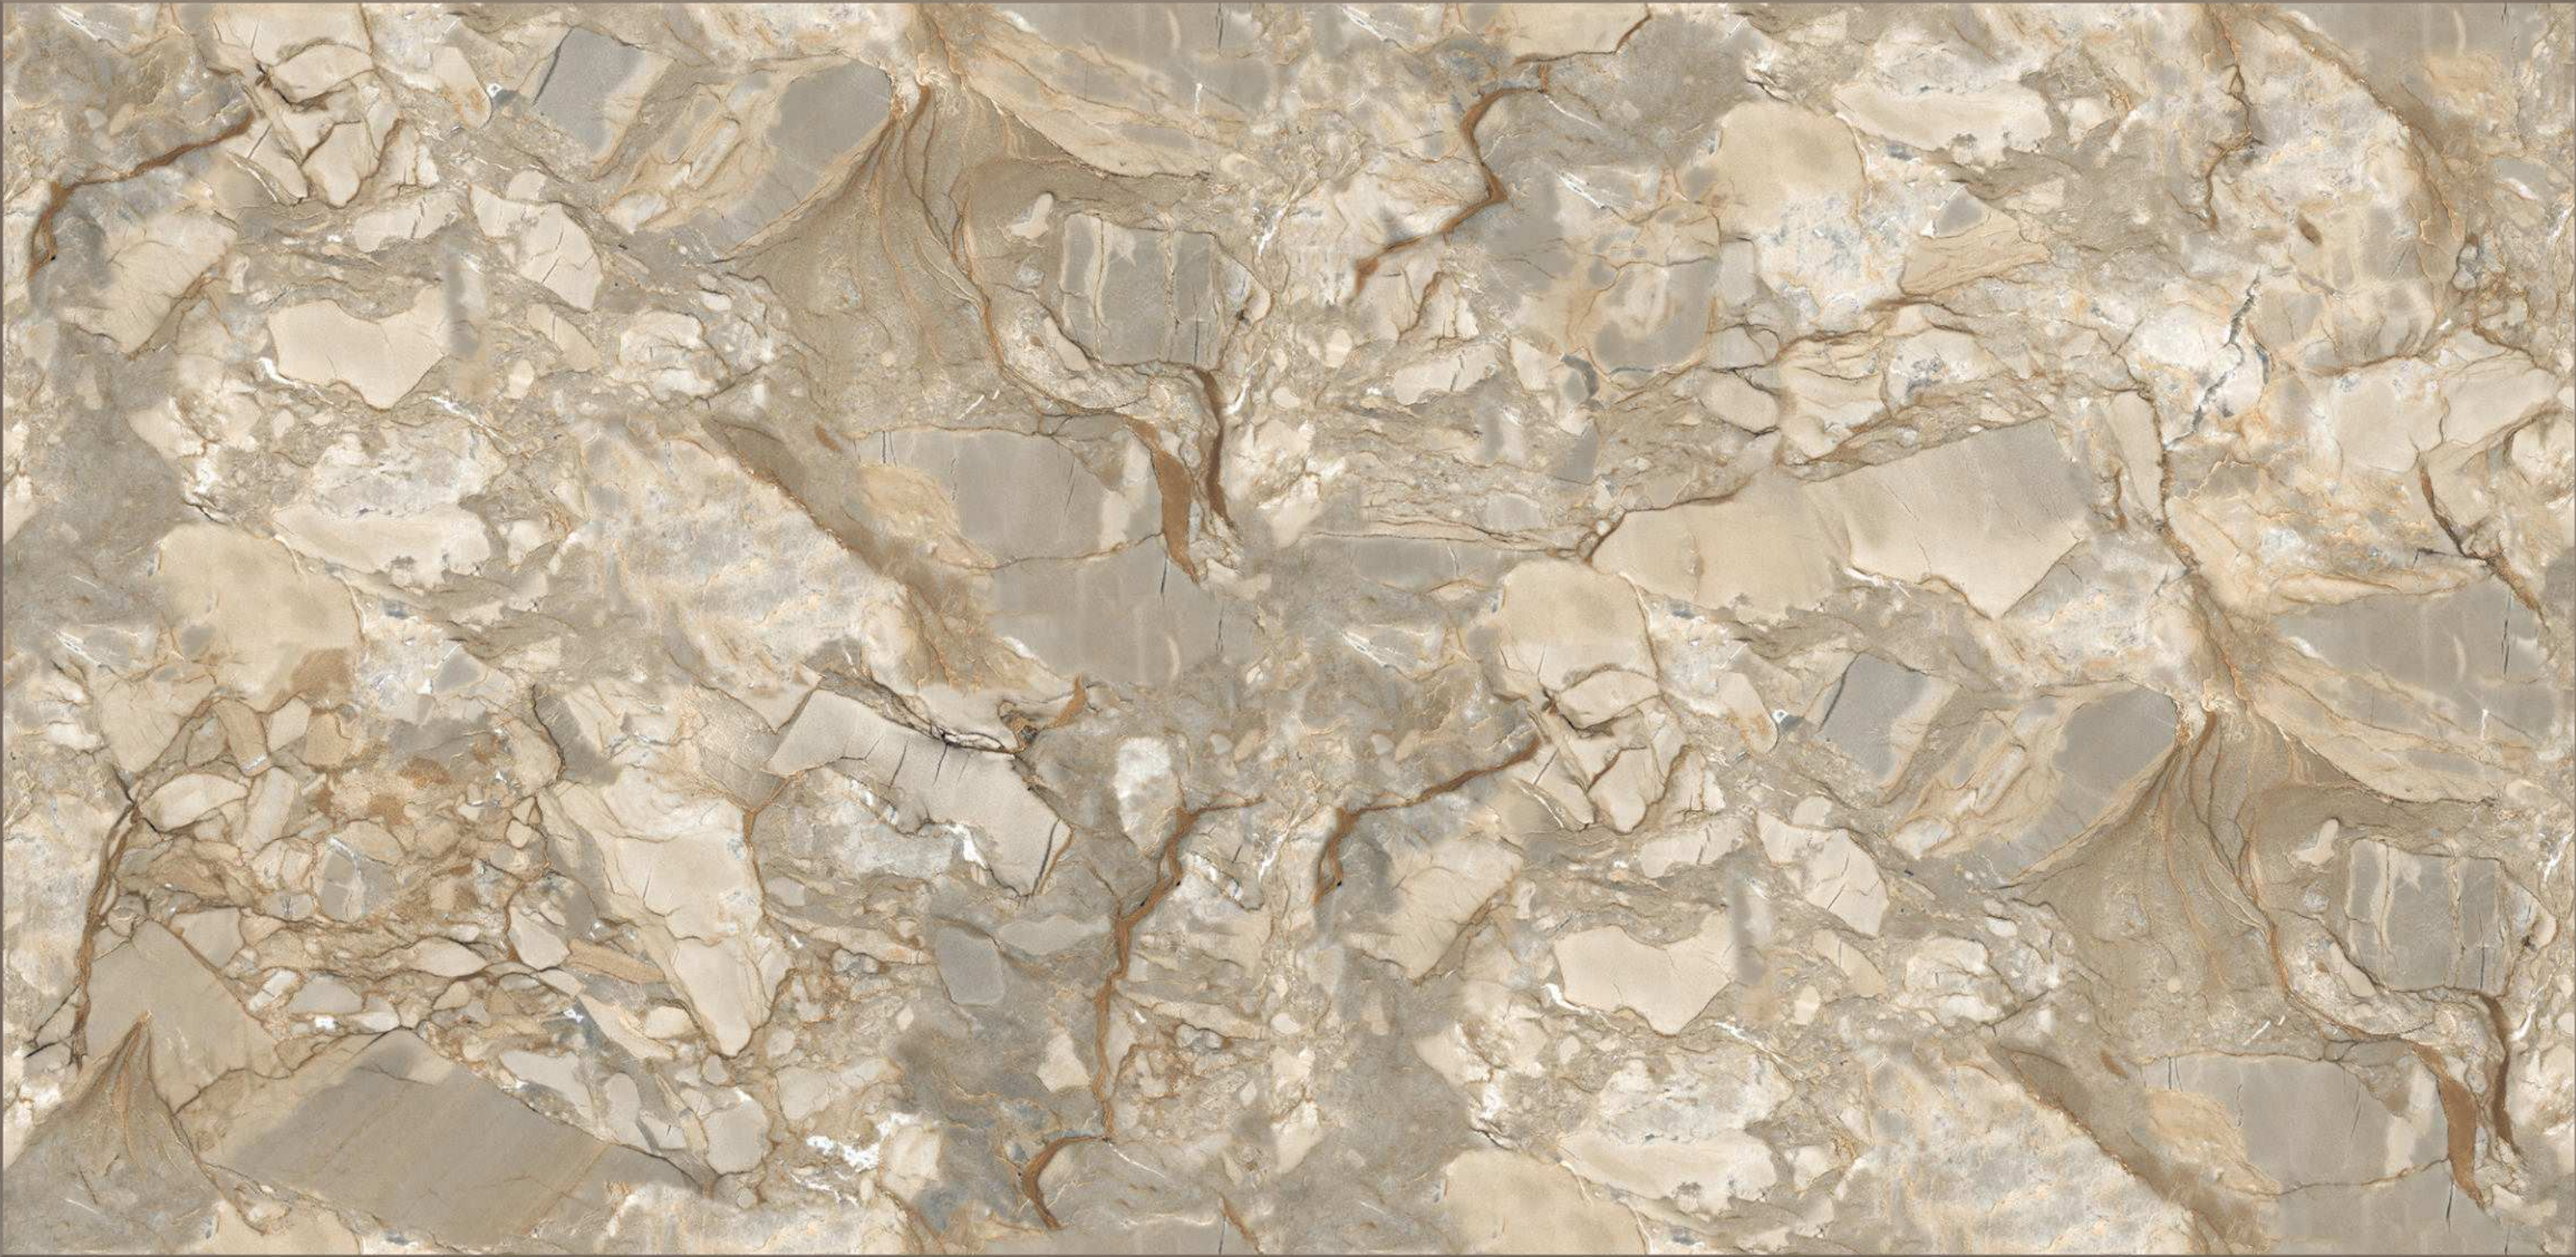

## EL\_TRAVERTINO NATURAL

**600X  
1200MM**

GLOSSY SURFACE  
RANDOM-04

**EL\_TROPICAL BROWN**

**600X  
1200MM**

GLOSSY SURFACE  
RANDOM-03

**EL\_VINTAG DYNA**

**600X  
1200MM**