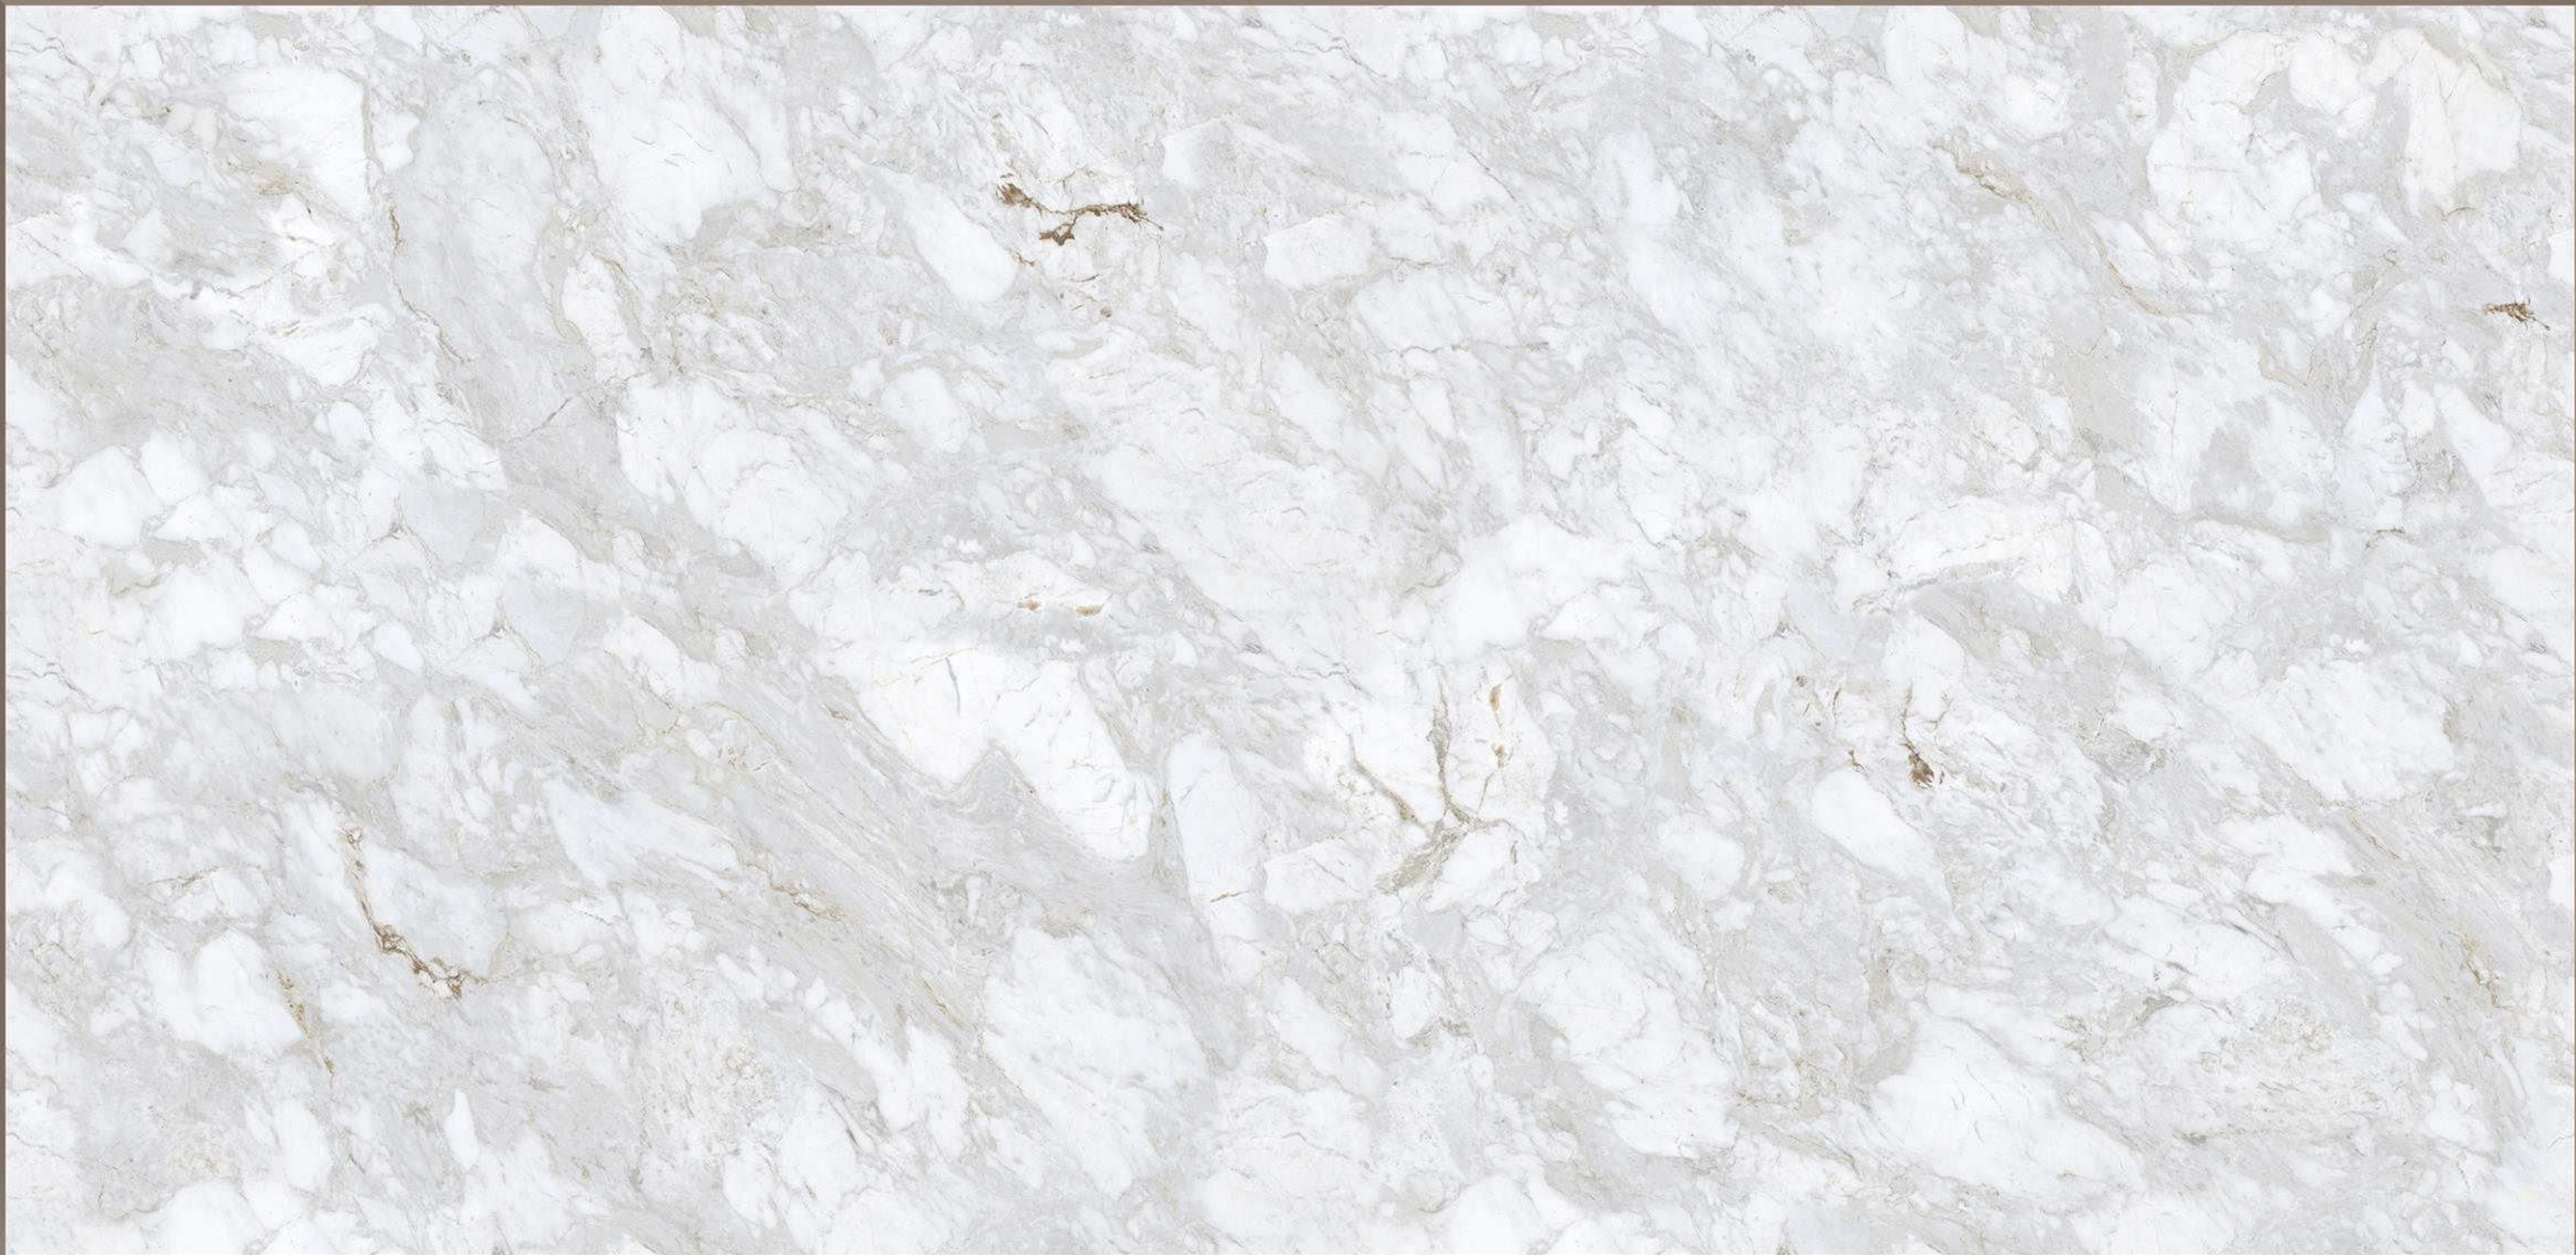

## EL\_SPRING VALLEY BLUE

**600X  
1200MM**

GLOSSY SURFACE  
RANDOM-04

**EL\_SPRINKLE WHITE**

**600X  
1200MM**

GLOSSY SURFACE  
RANDOM-04