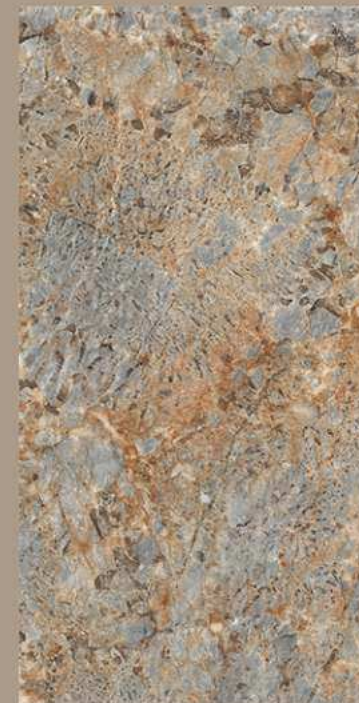

CRYTOS NATURAL

**600X
1200MM**

GLOSSY SURFACE
RANDOM-04