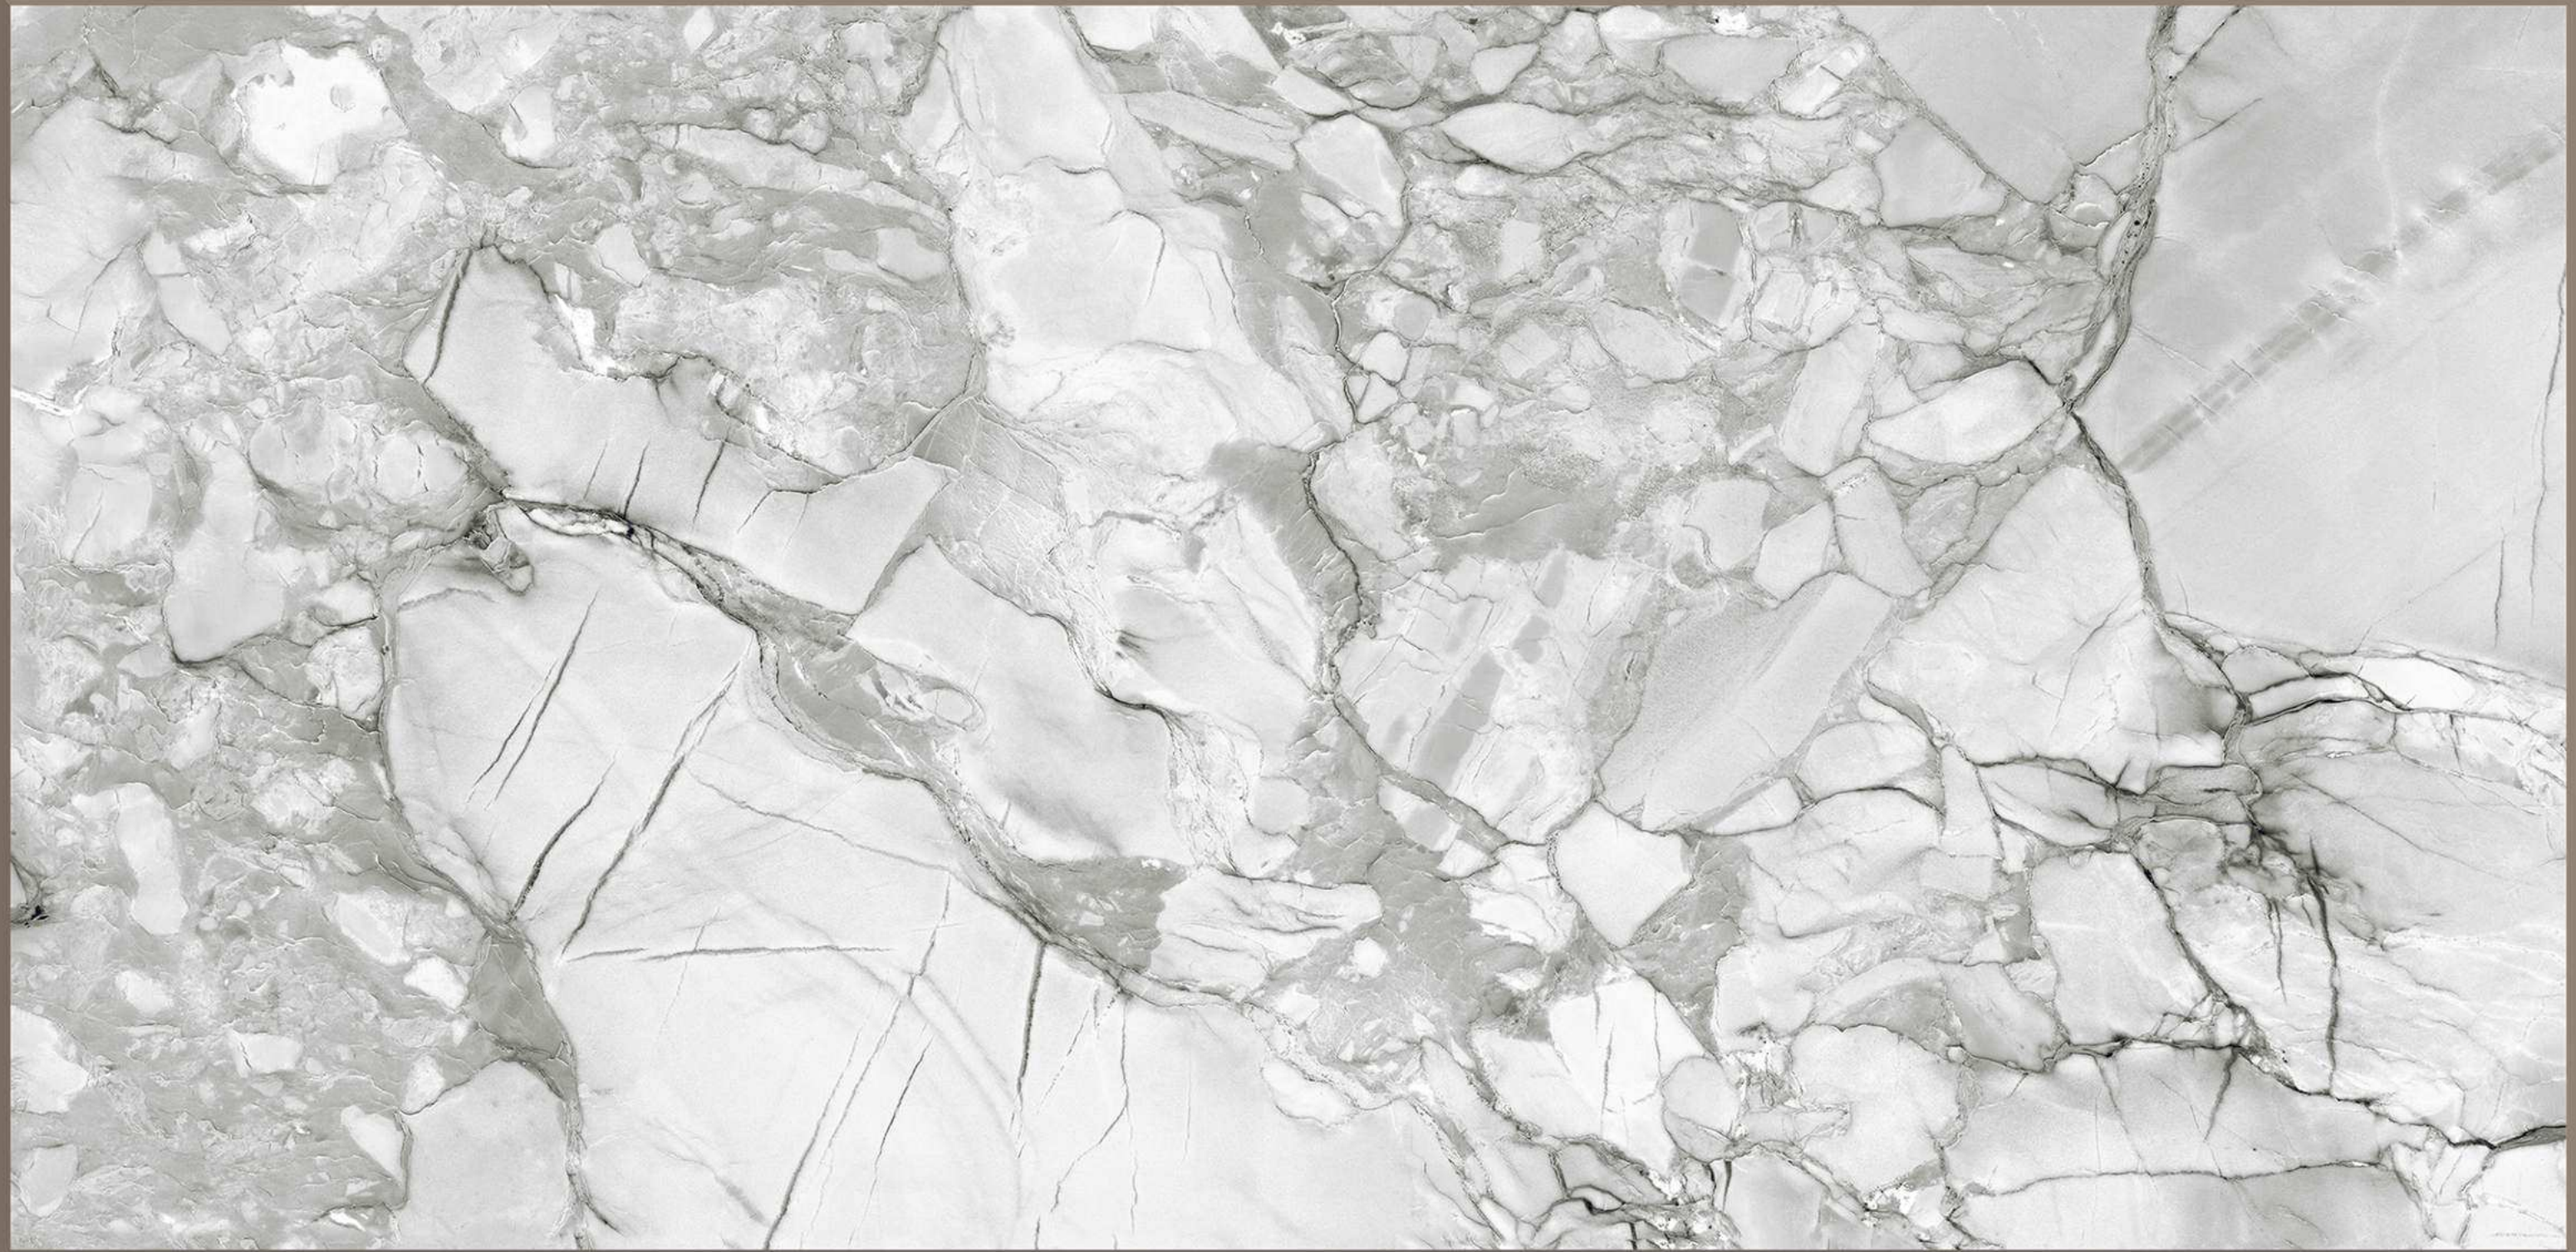

GLOSSY SURFACE
RANDOM-04

ATHENA BIANCO

**600X
1200MM**

GLOSSY SURFACE
RANDOM-04

ATLANTA BROWN

**600X
1200MM**

GLOSSY SURFACE
RANDOM-04

ATLANTA GRAY