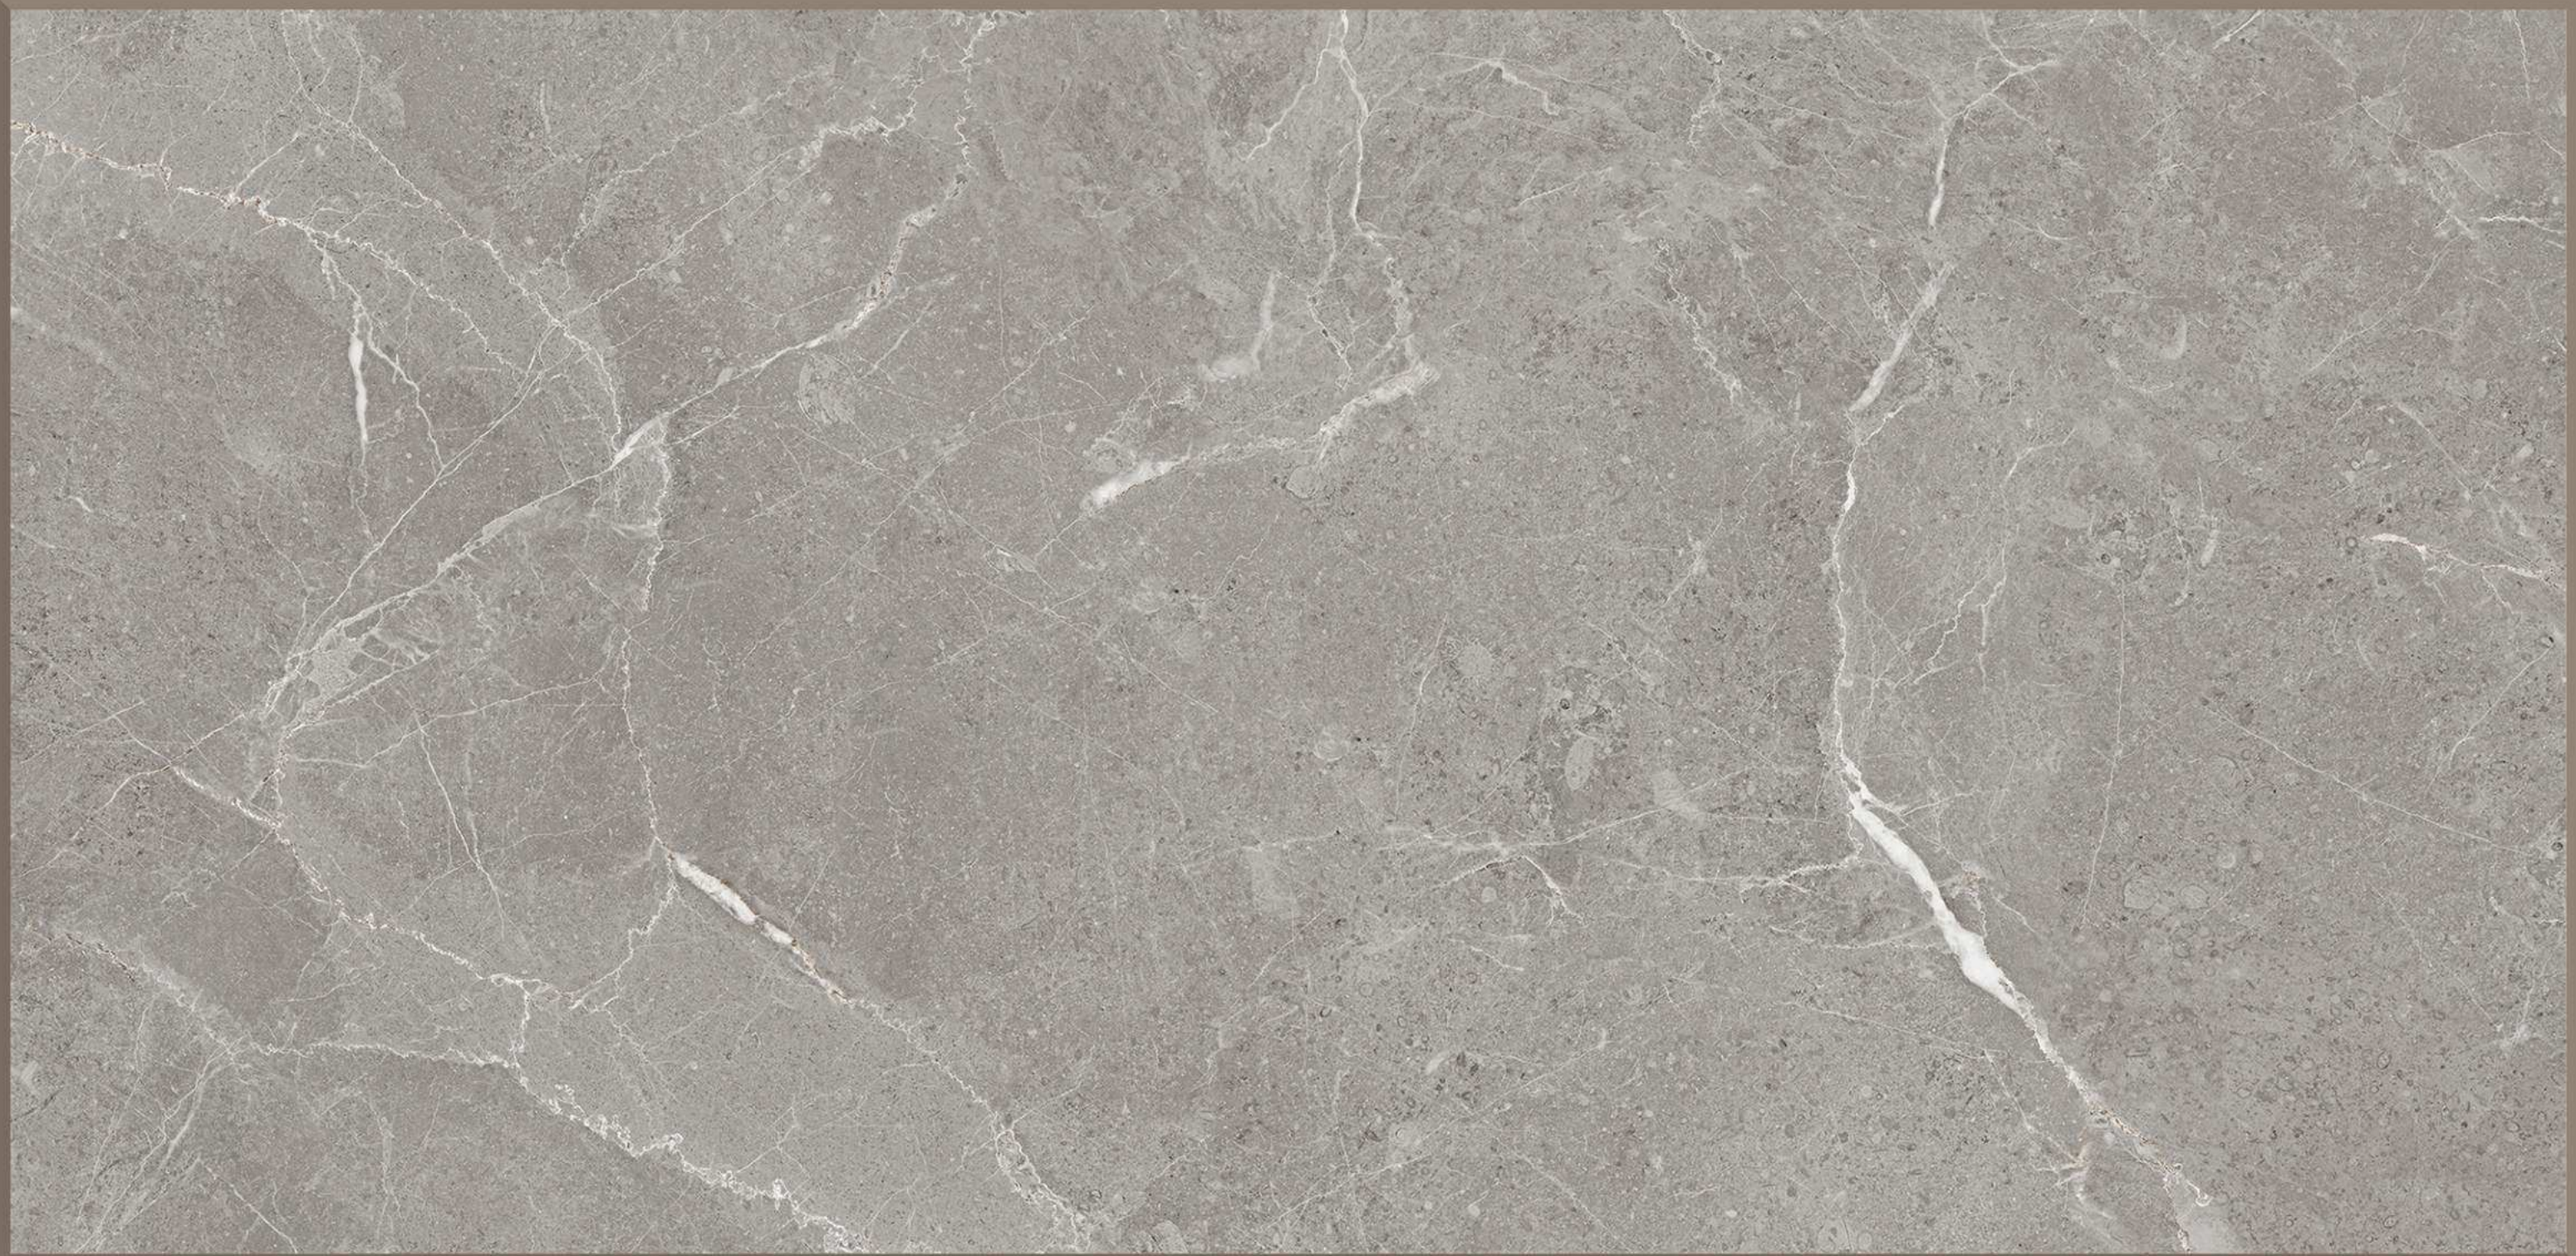

ALFREDO GREY

**600X
1200MM**

GLOSSY SURFACE
RANDOM-05