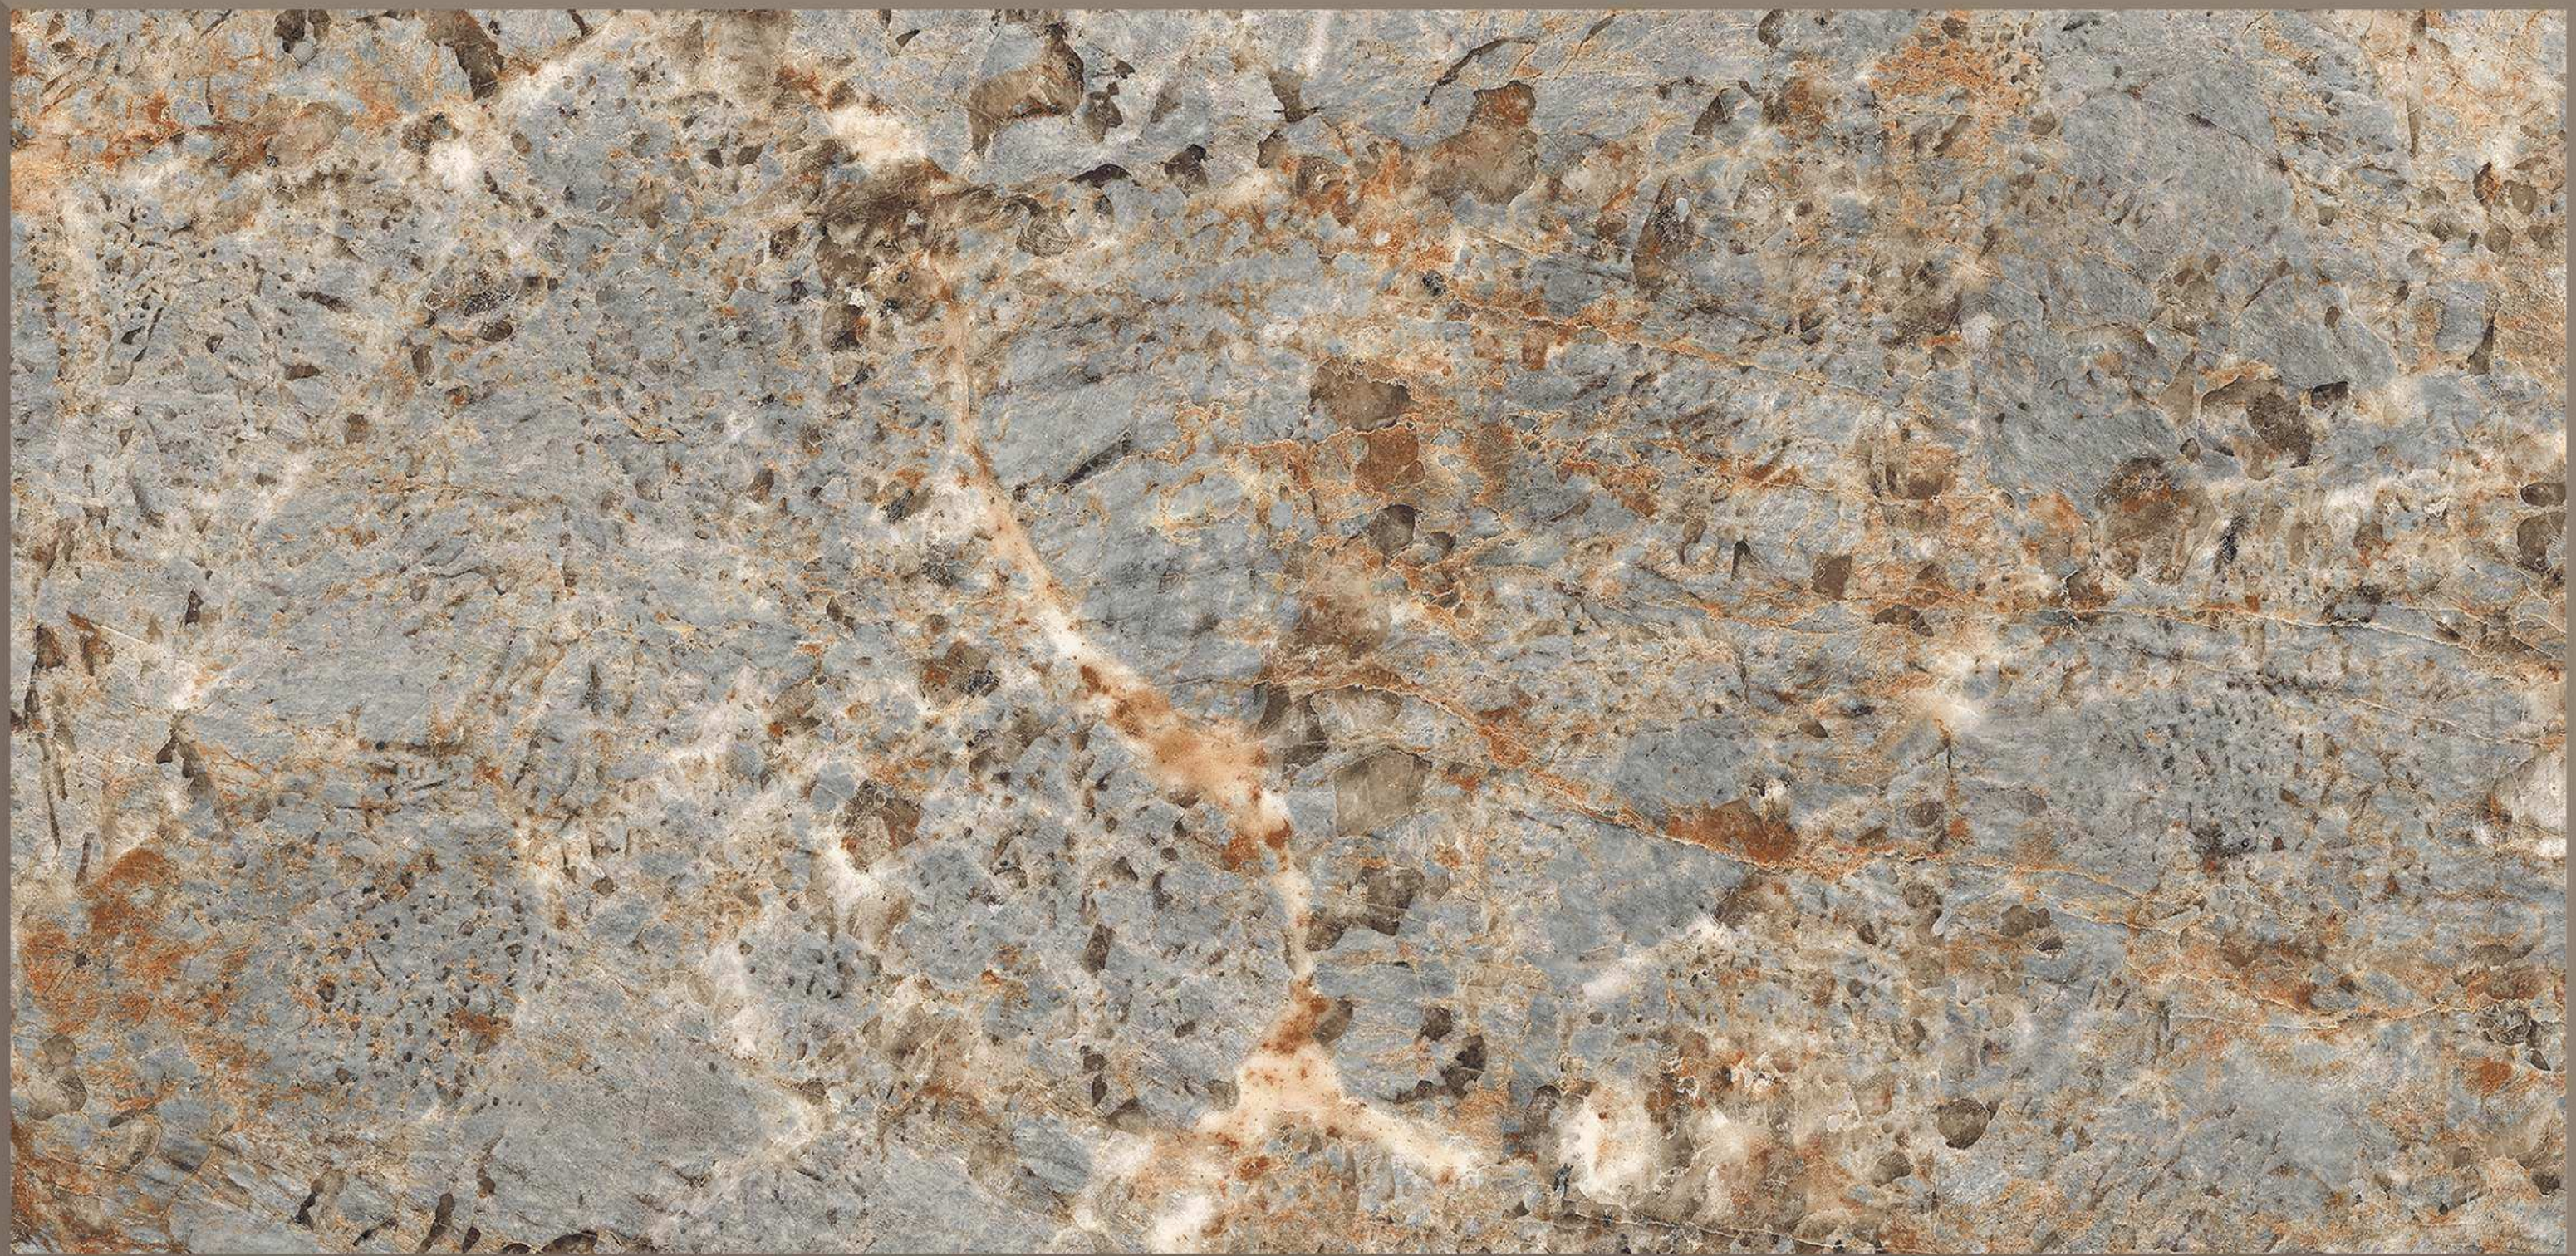

CRYTOS NATURAL

**600X
1200MM**

GLOSSY SURFACE
RANDOM-04