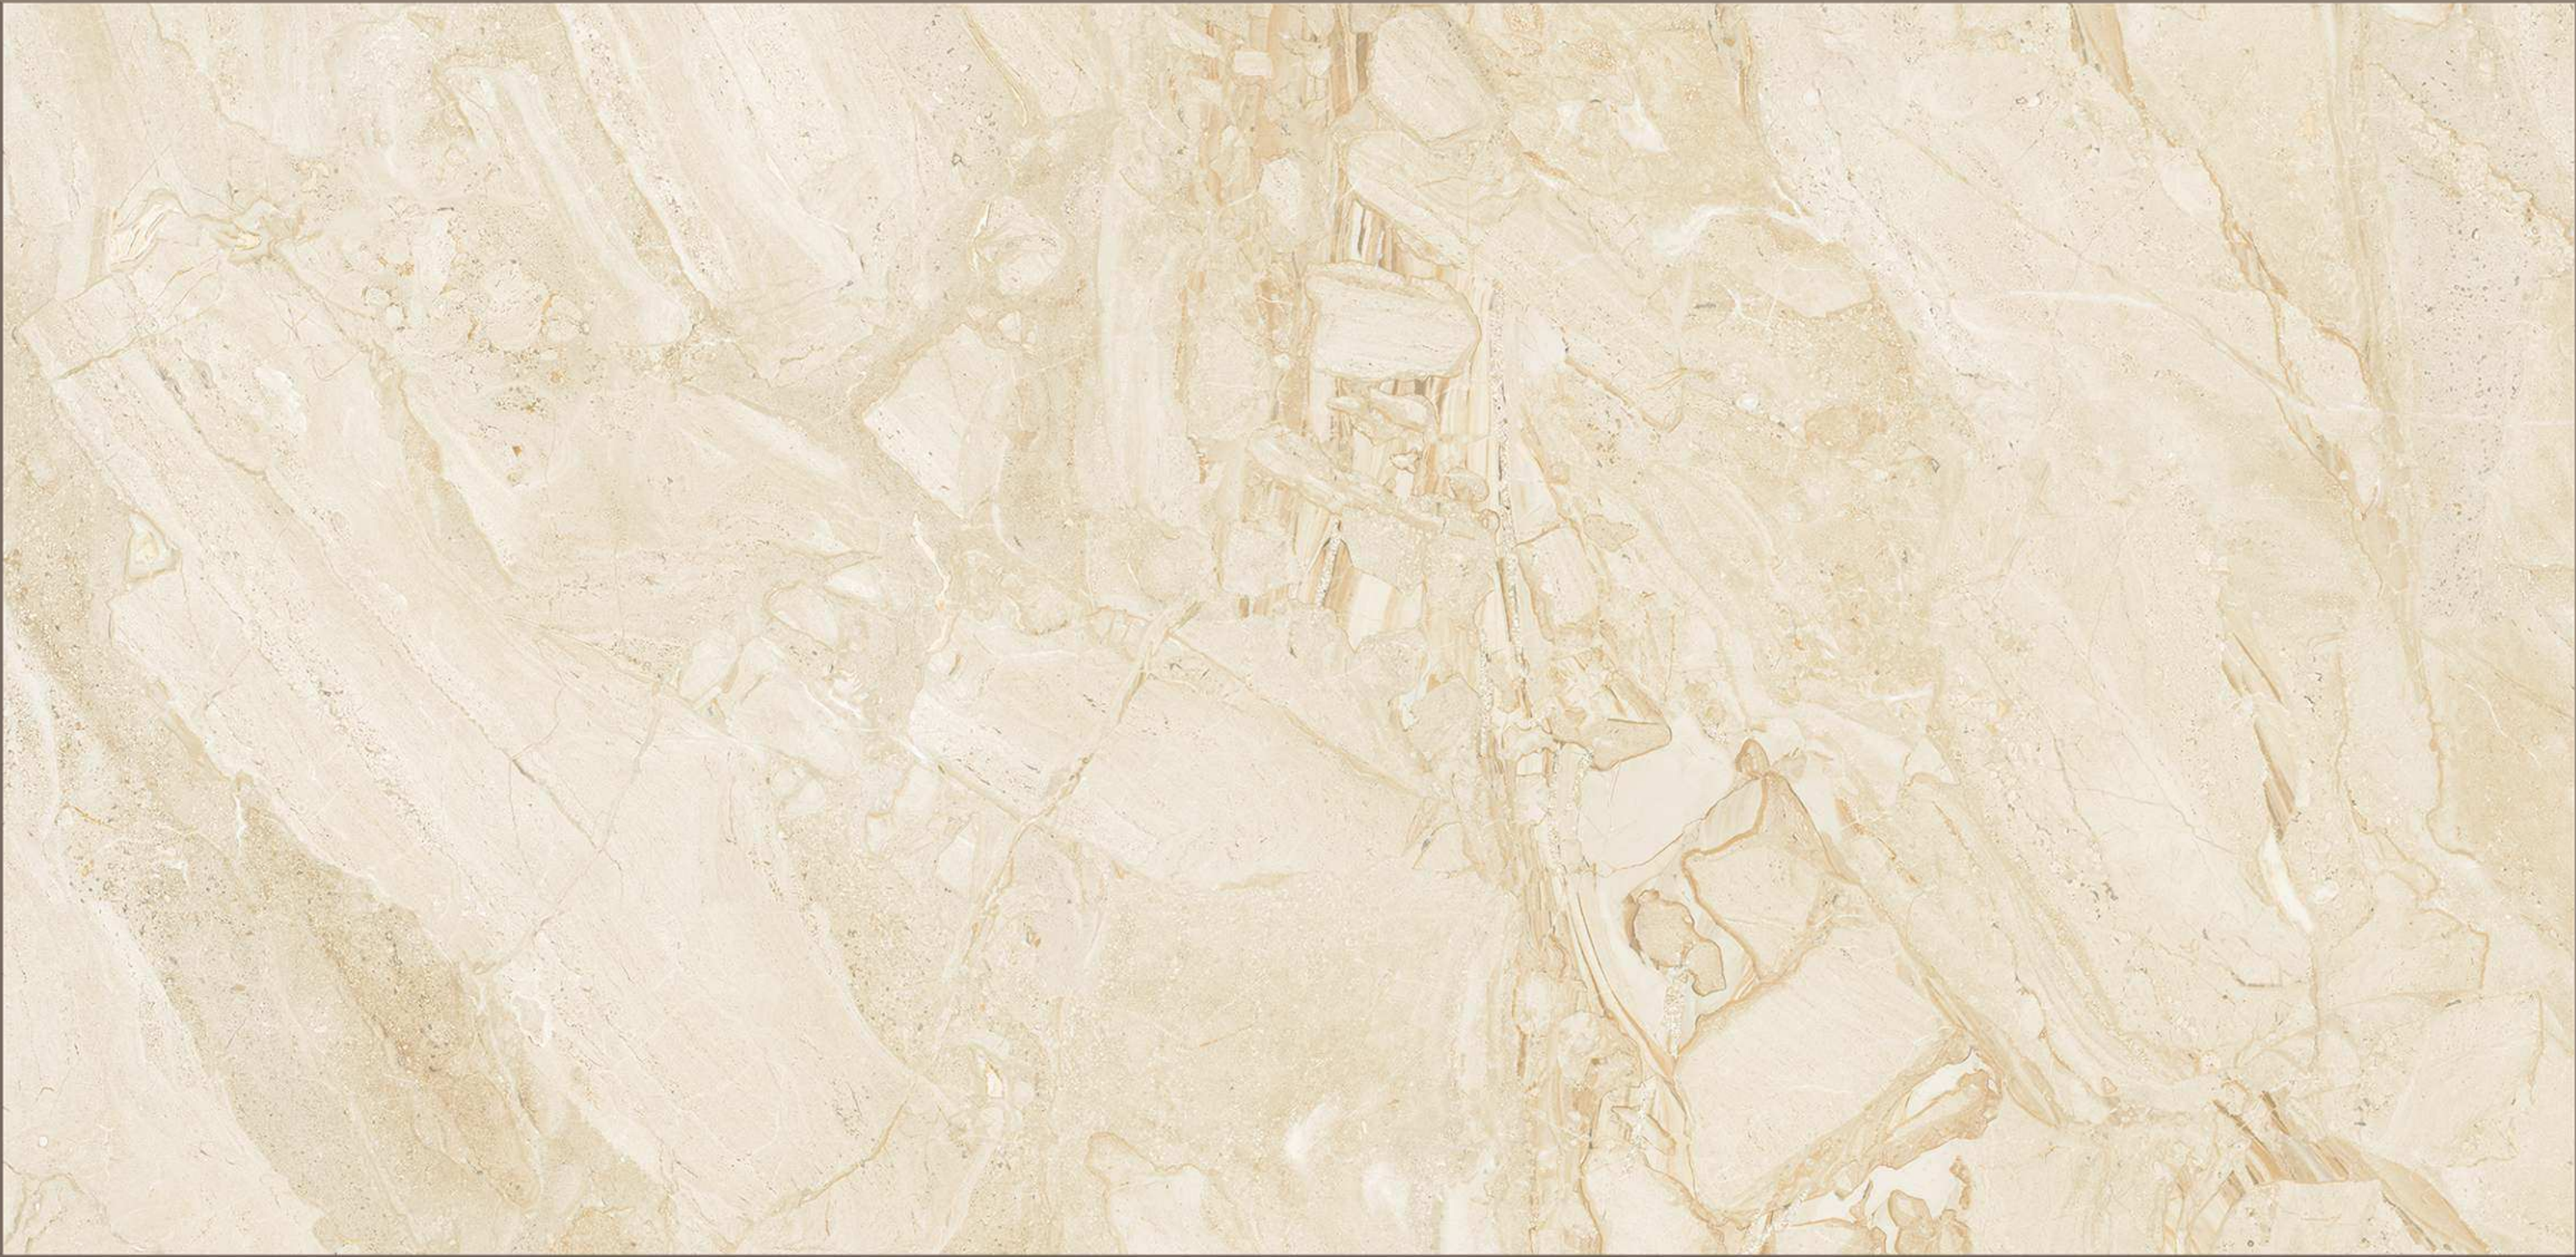

**600X
1200MM**

GLOSSY SURFACE
RANDOM-04

DORLIN WHITE

600X
1200MM

GLOSSY SURFACE
RANDOM-03

DYNA BIANCO

**600X
1200MM**

GLOSSY SURFACE
RANDOM-05