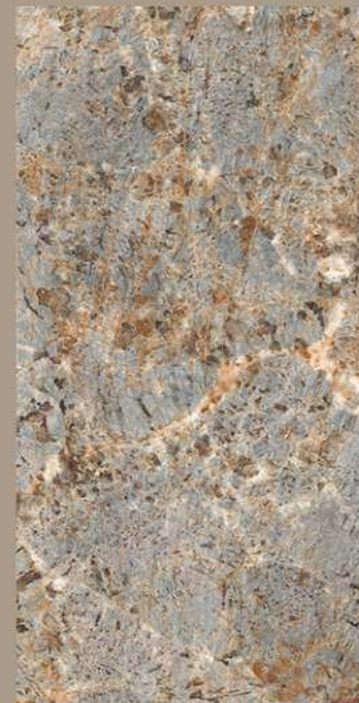

CRYTOS NATURAL

**600X
1200MM**

GLOSSY SURFACE
RANDOM-04