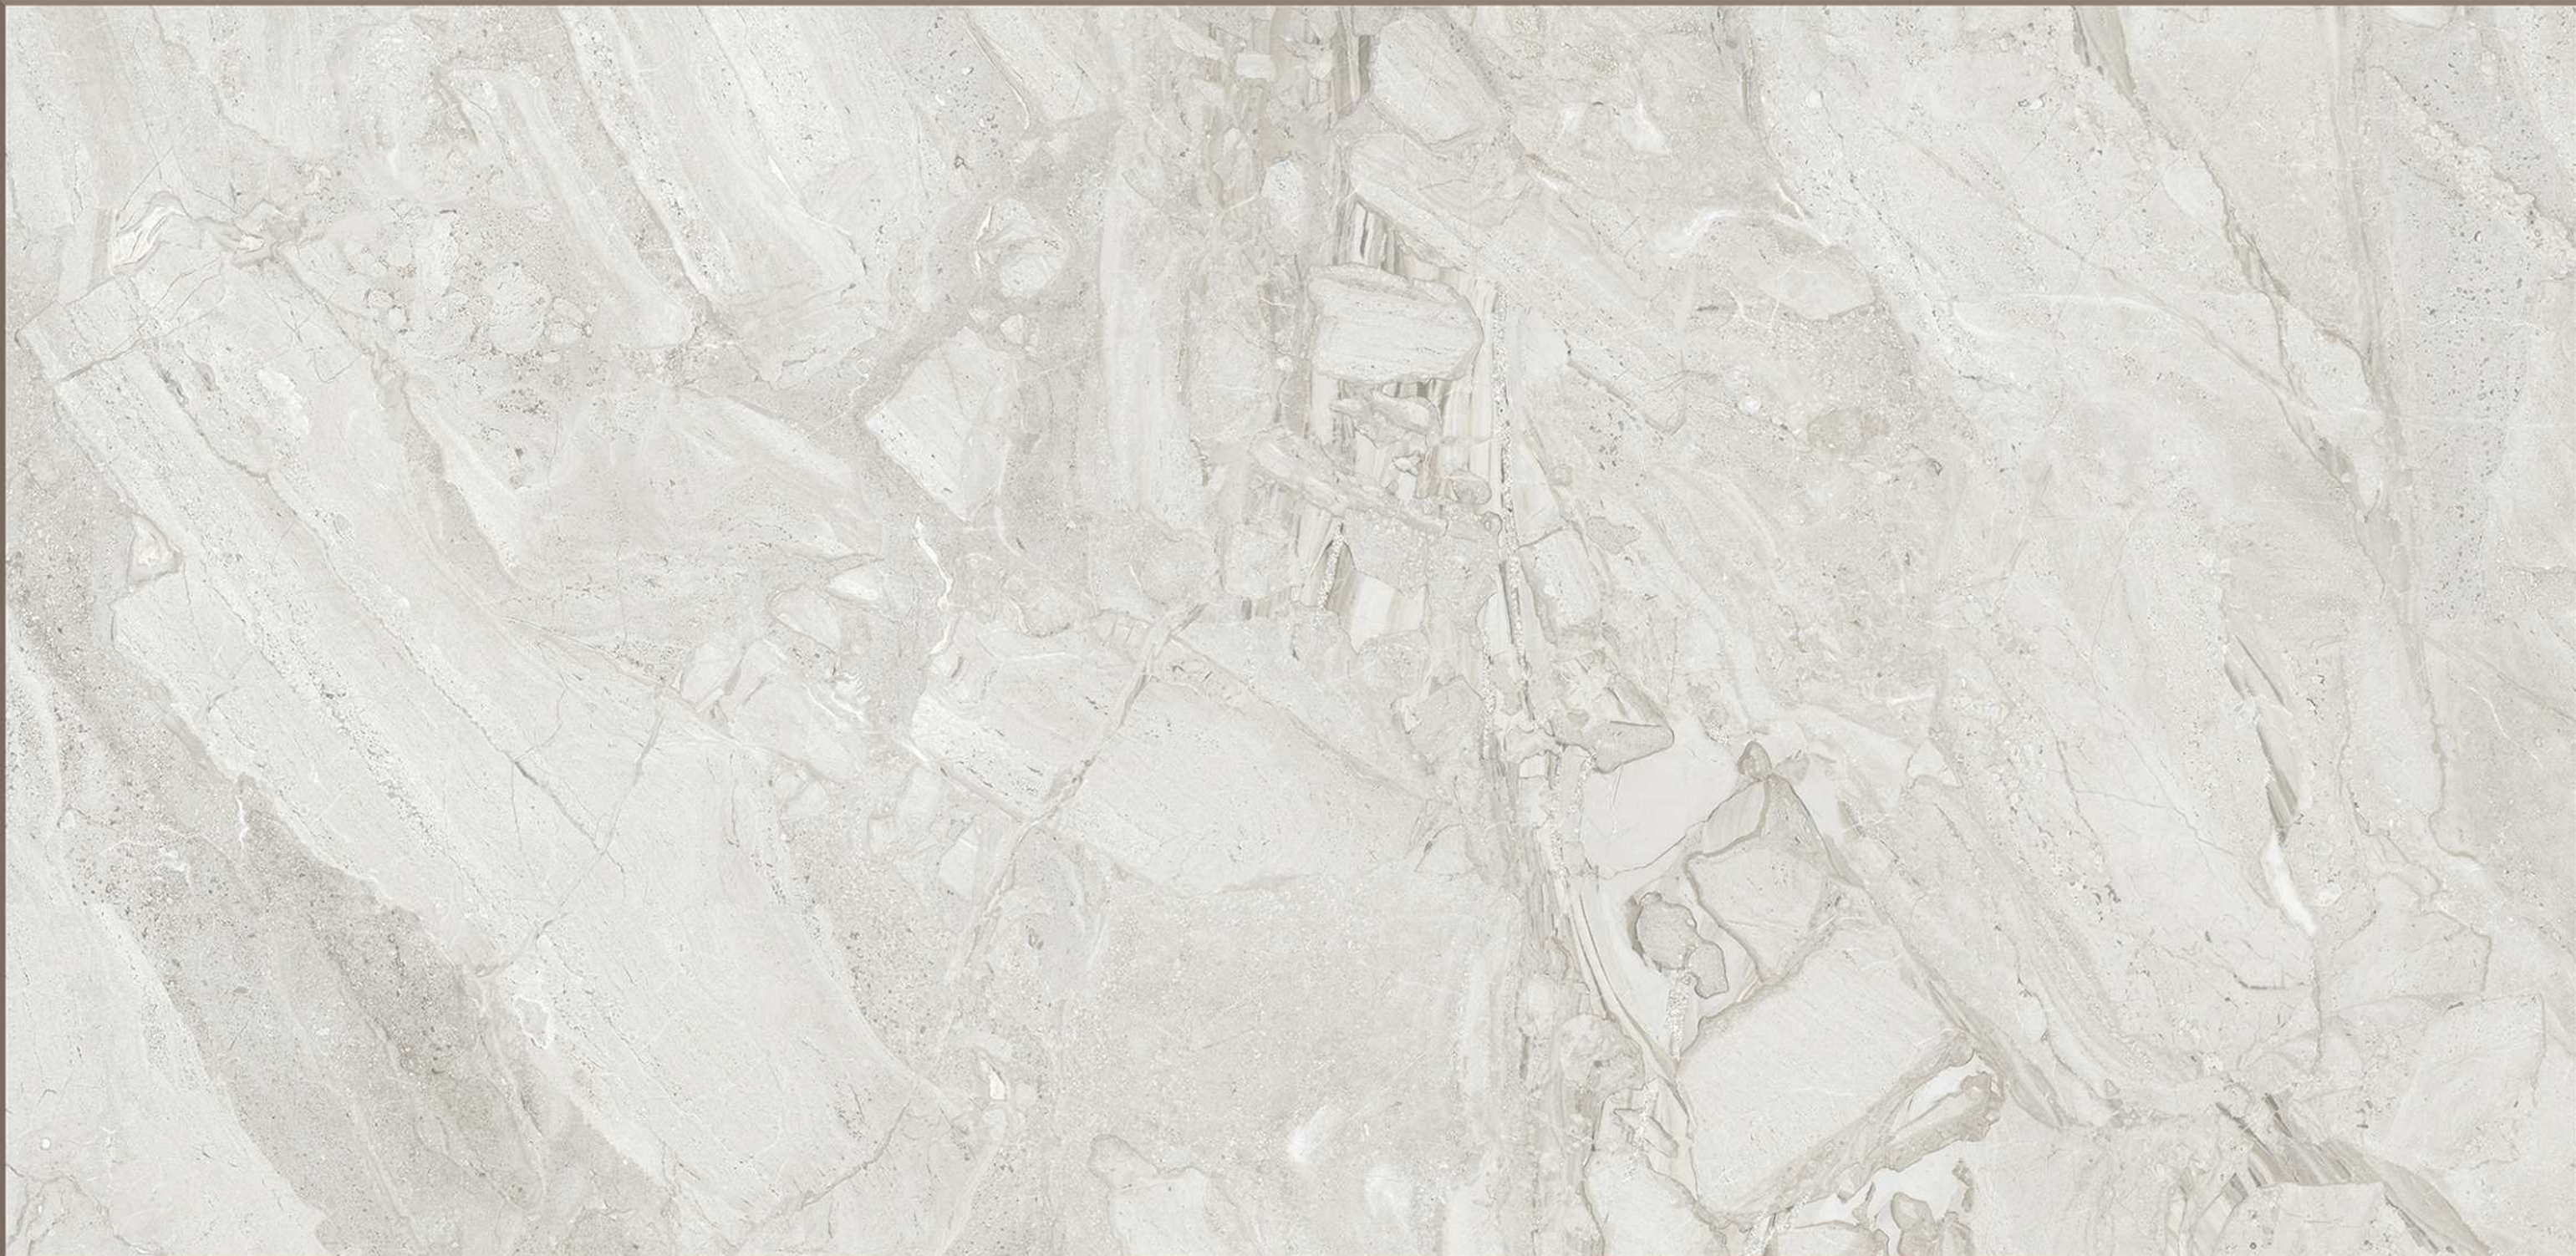

**600X
1200MM**

GLOSSY SURFACE
RANDOM-04

DORLIN WHITE

600X
1200MM

GLOSSY SURFACE
RANDOM-03

DYNA BIANCO

**600X
1200MM**

GLOSSY SURFACE
RANDOM-05