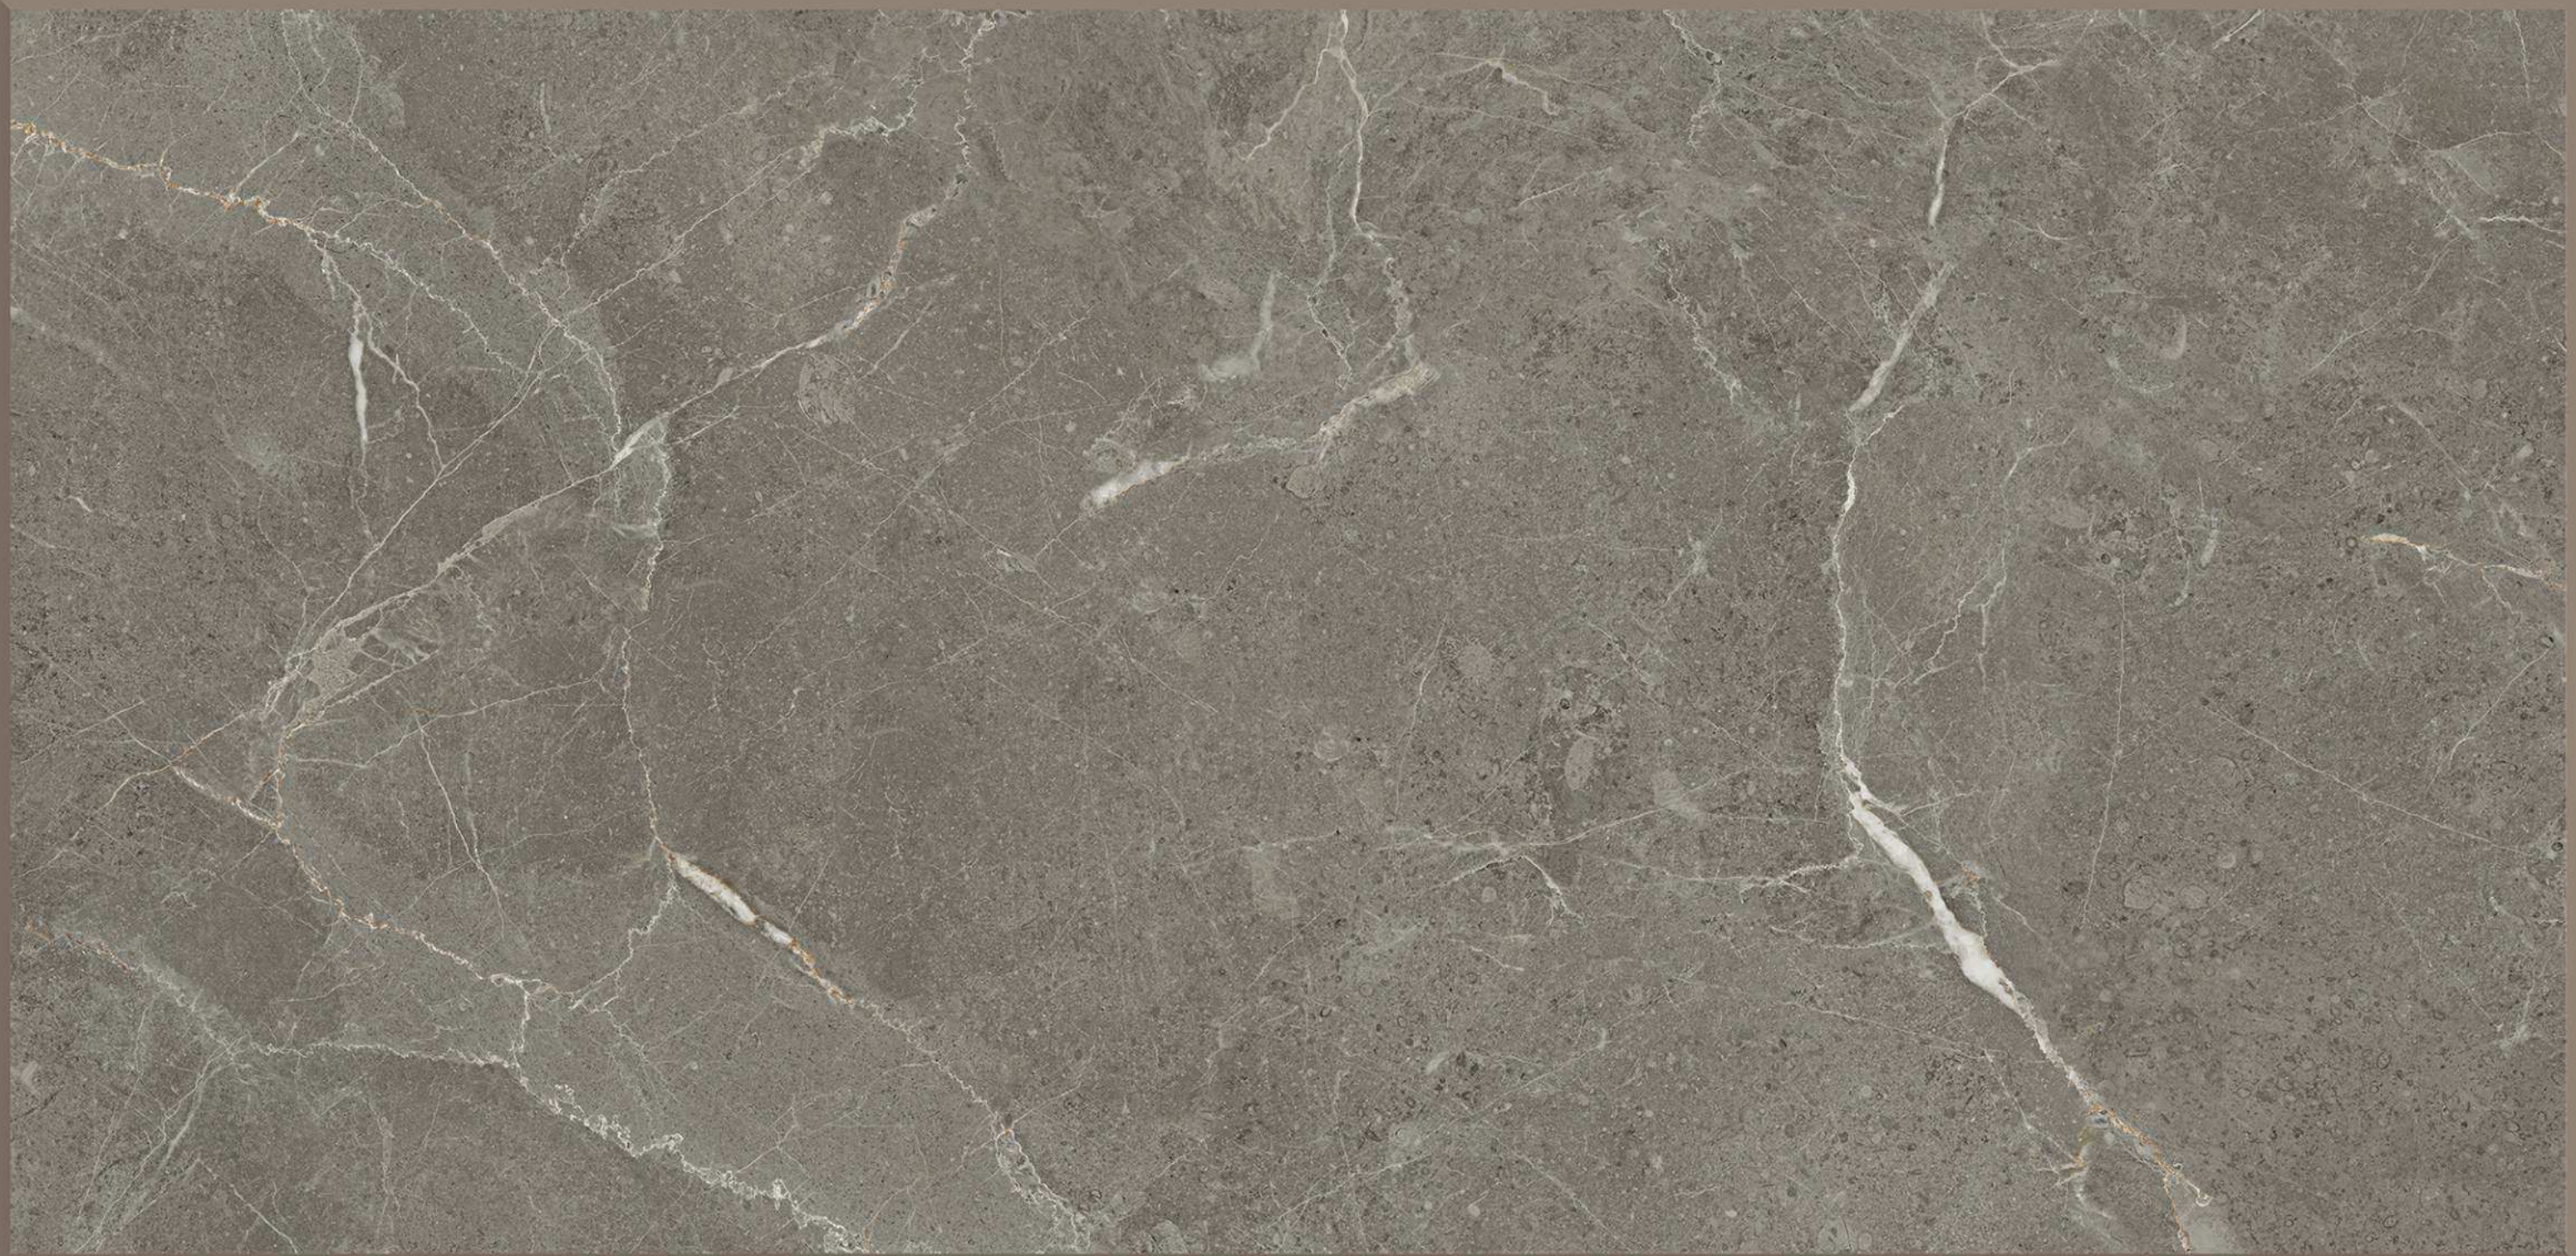

**600X
1200MM**

GLOSSY SURFACE
RANDOM-05

ALFREDO BEIGE

**600X
1200MM**
GLOSSY SURFACE
RANDOM-05

ALFREDO BROWN

**600X
1200MM**

GLOSSY SURFACE
RANDOM-05

ALFREDO GRIS