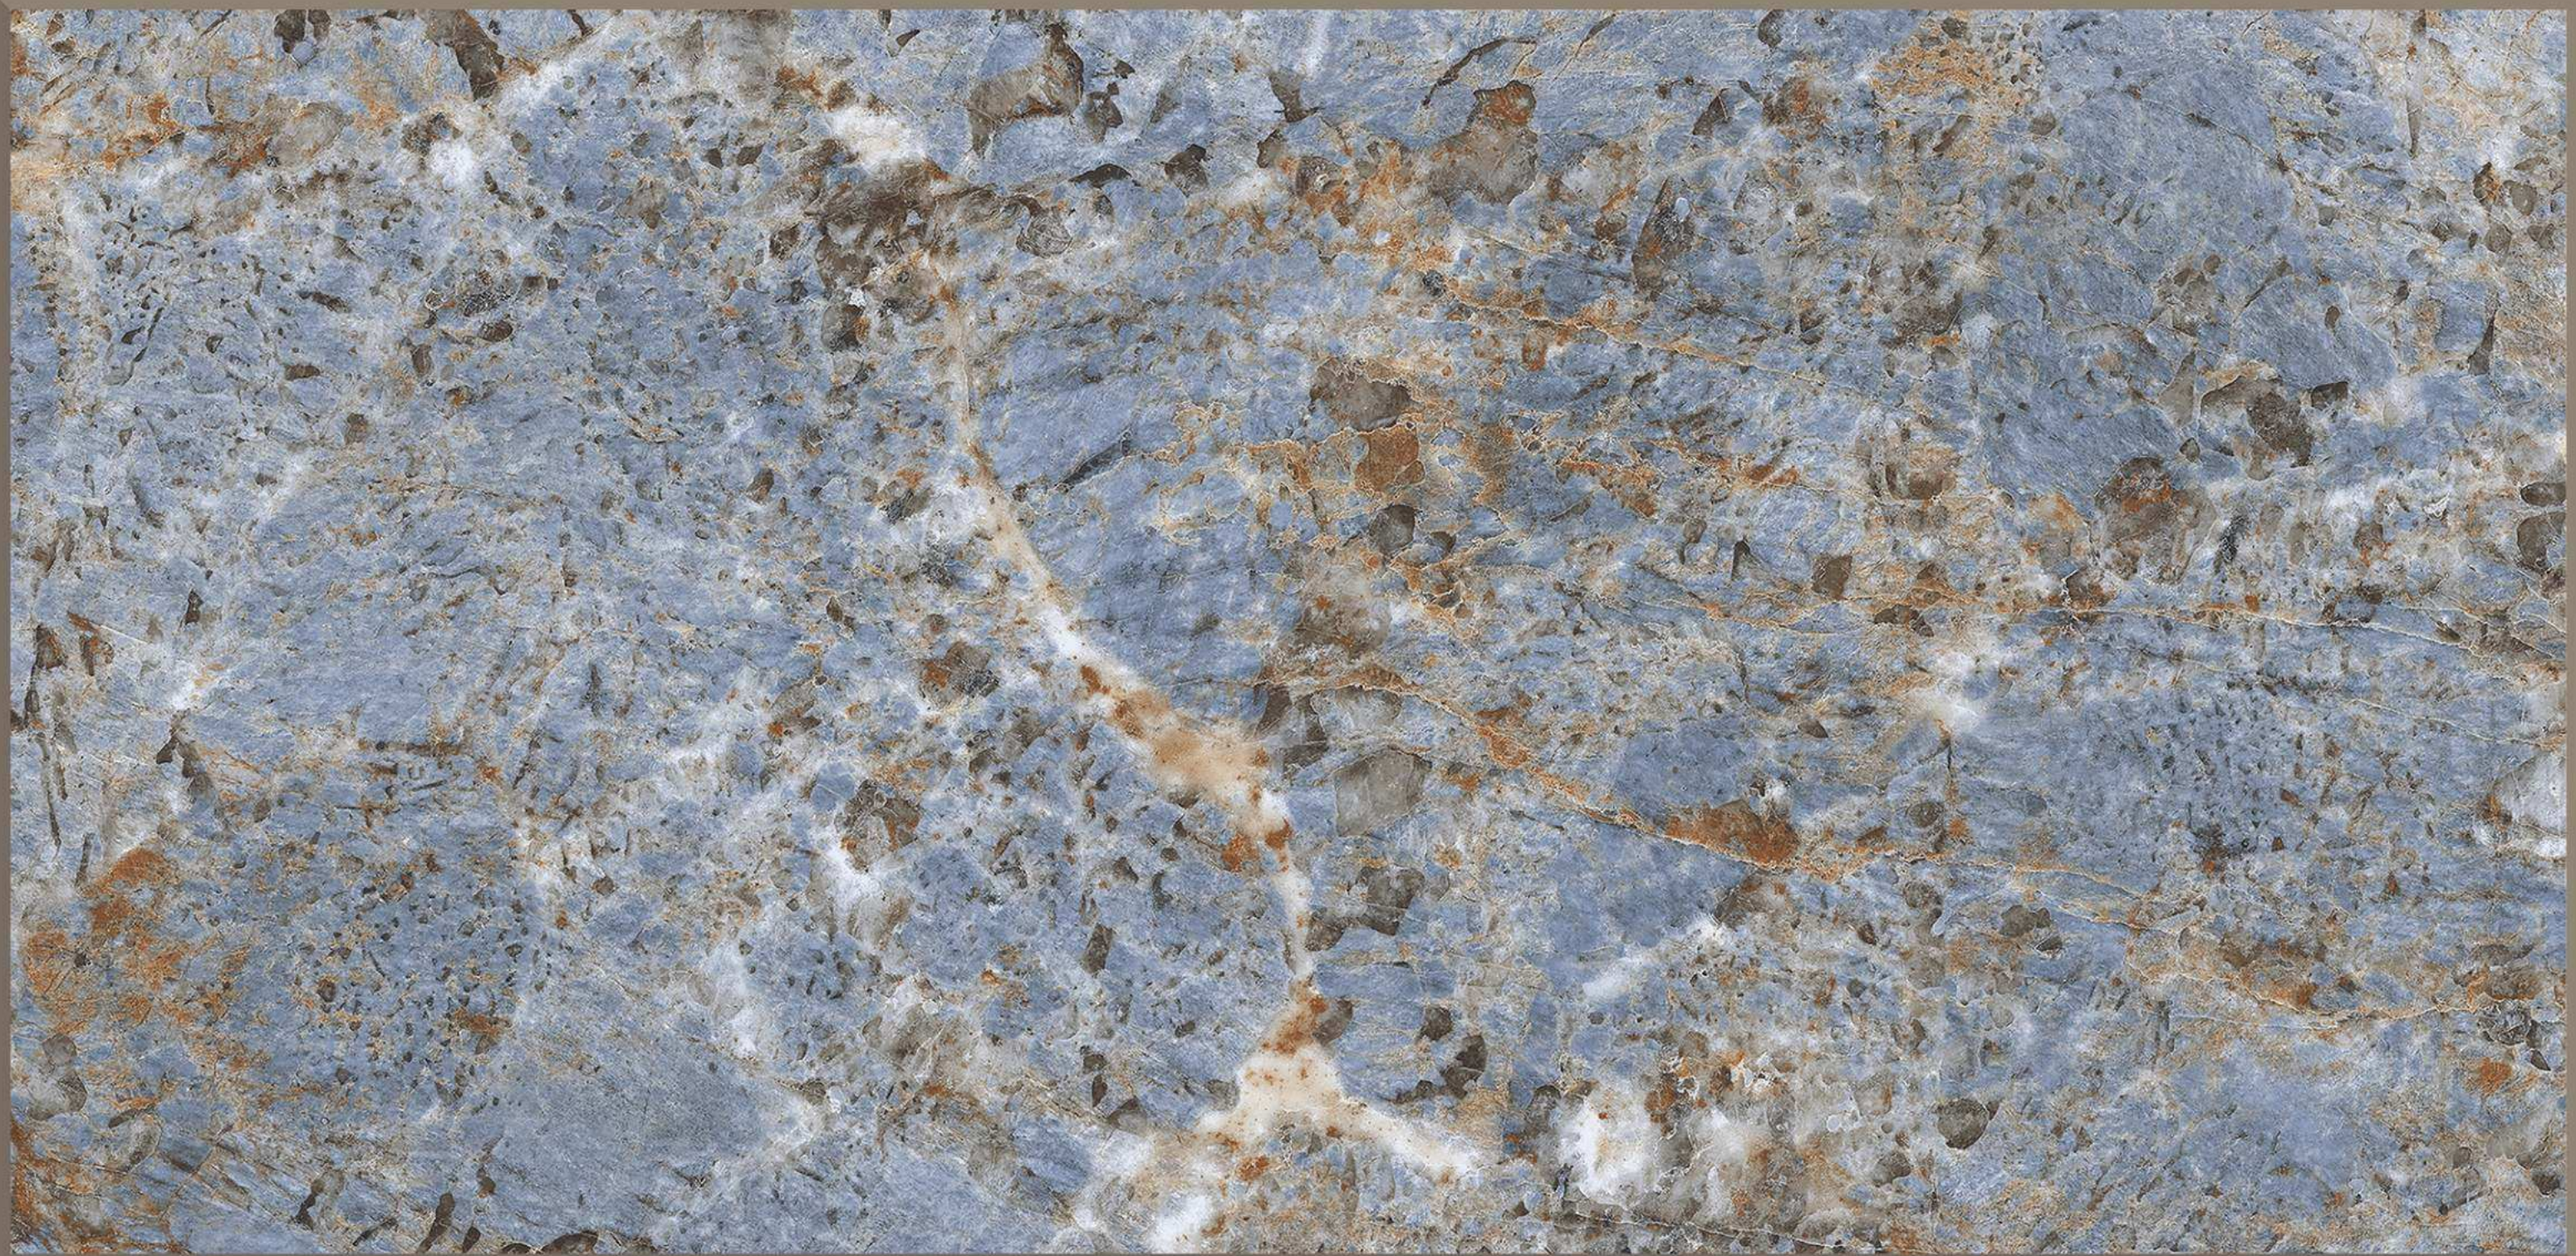

CRYTOS BLUE

**600X
1200MM**

GLOSSY SURFACE
RANDOM-04