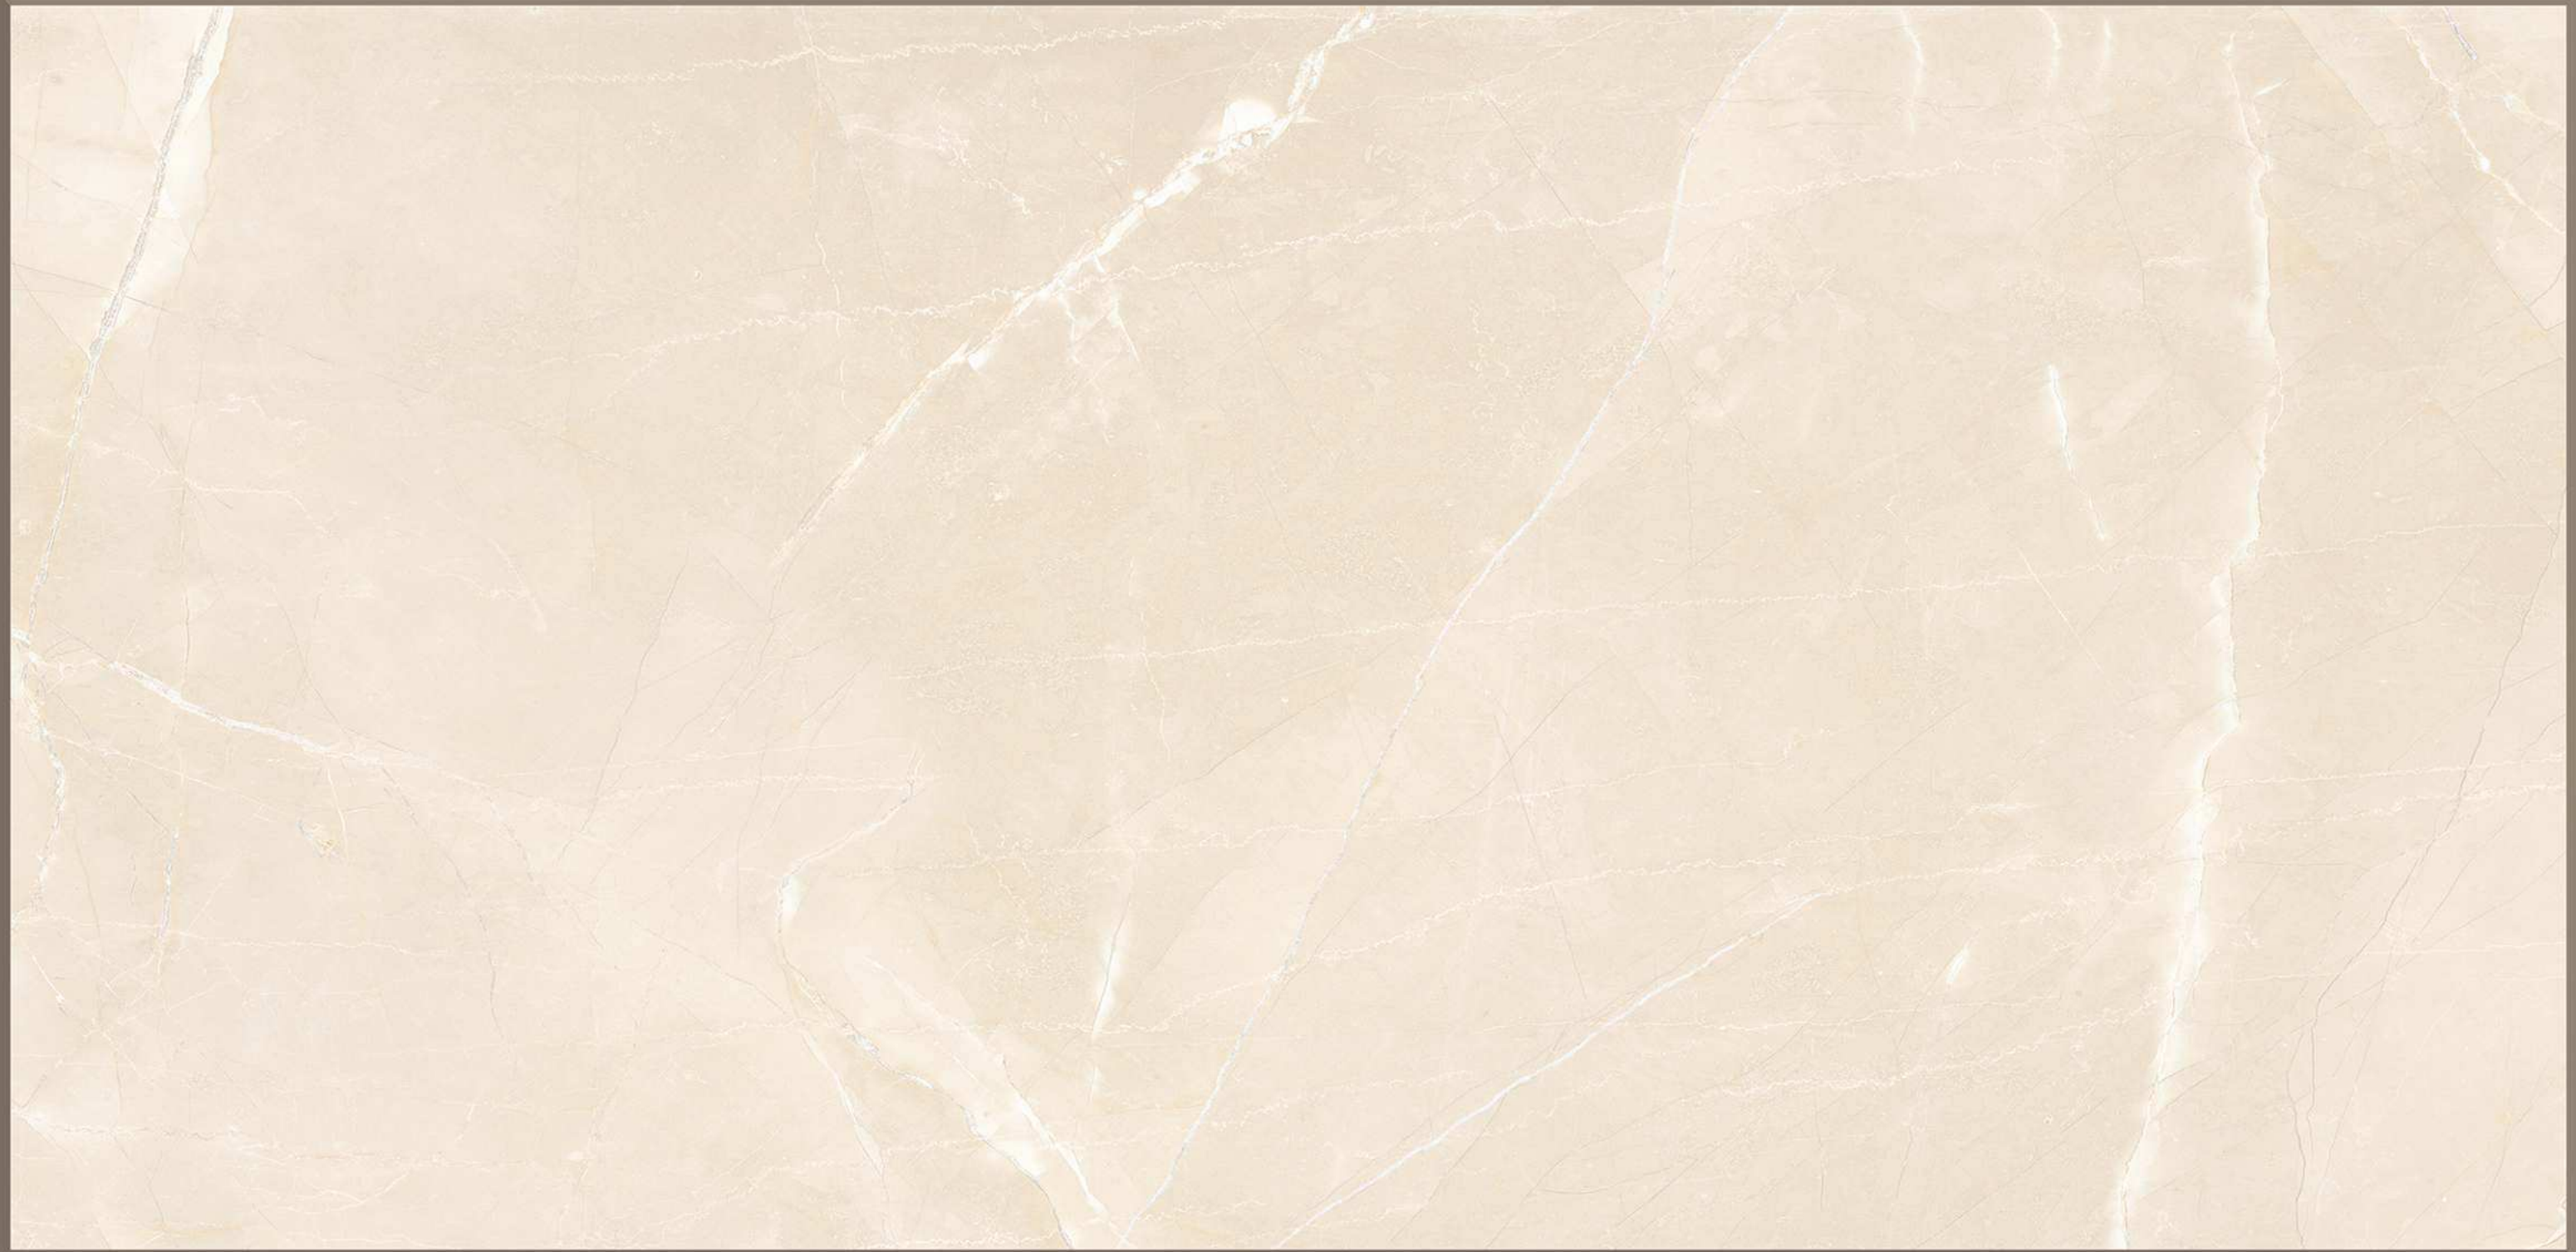

COUNTRY STONE GREY

**600X
1200MM**

GLOSSY SURFACE
RANDOM-03

COUNTRY STONE IVORY

**600X
1200MM**

GLOSSY SURFACE
RANDOM-03

COUNTRY STONE BROWN

**600X
1200MM**