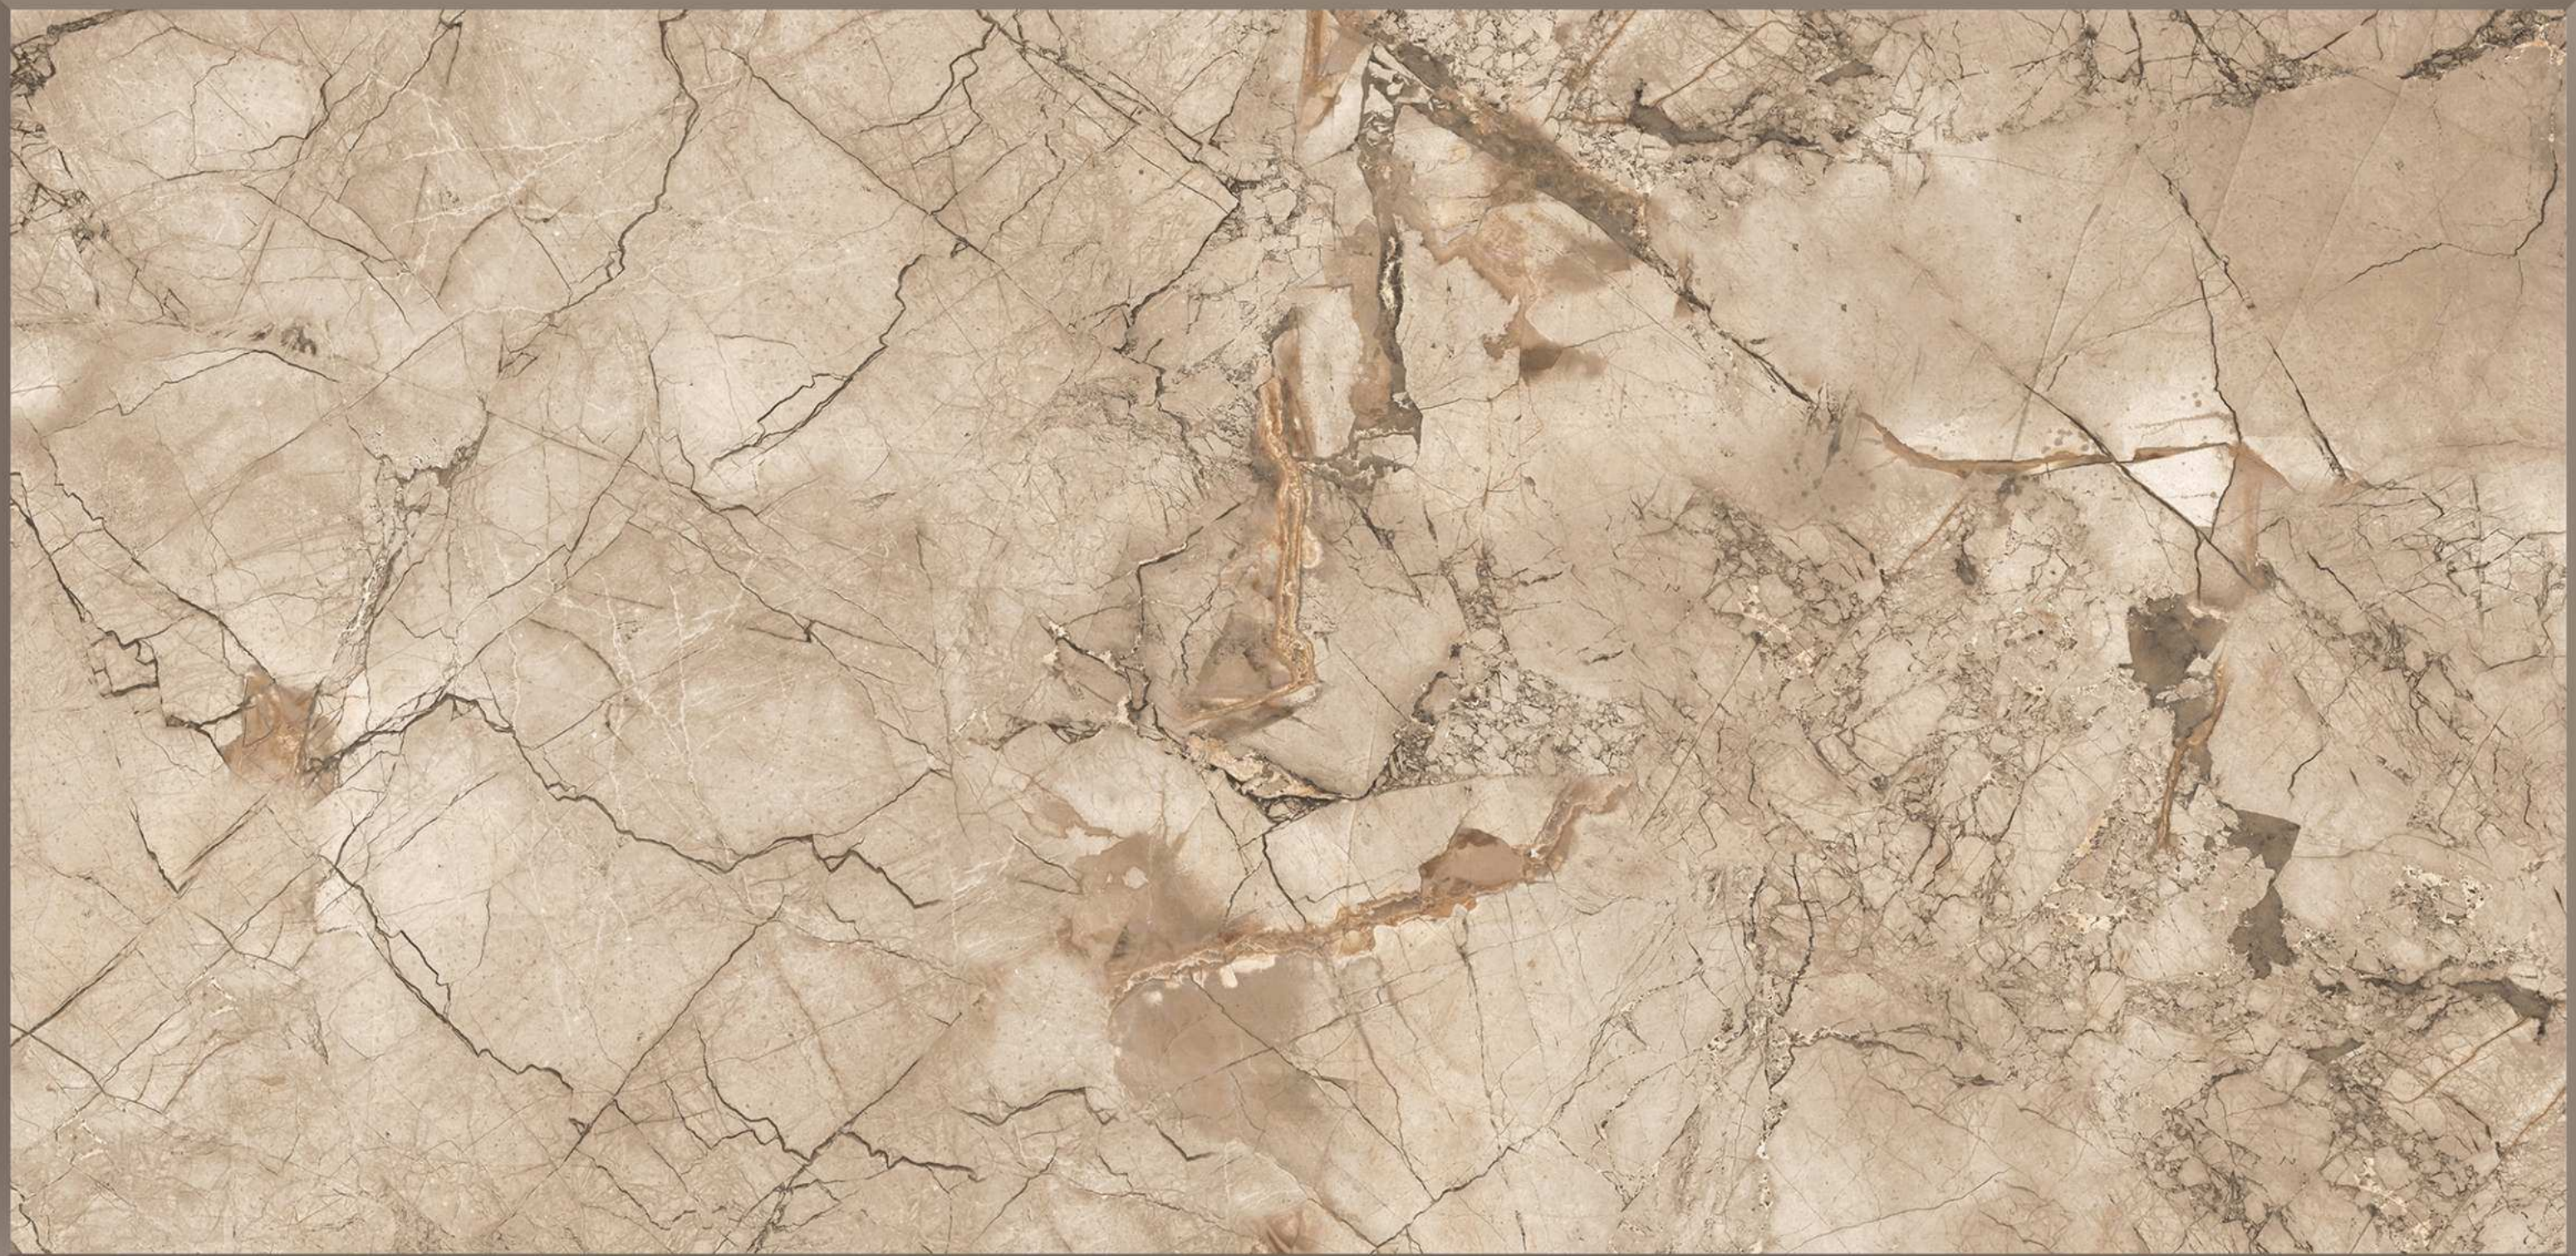

CALIFORNIA BROWN

**600X
1200MM**

GLOSSY SURFACE
RANDOM-04