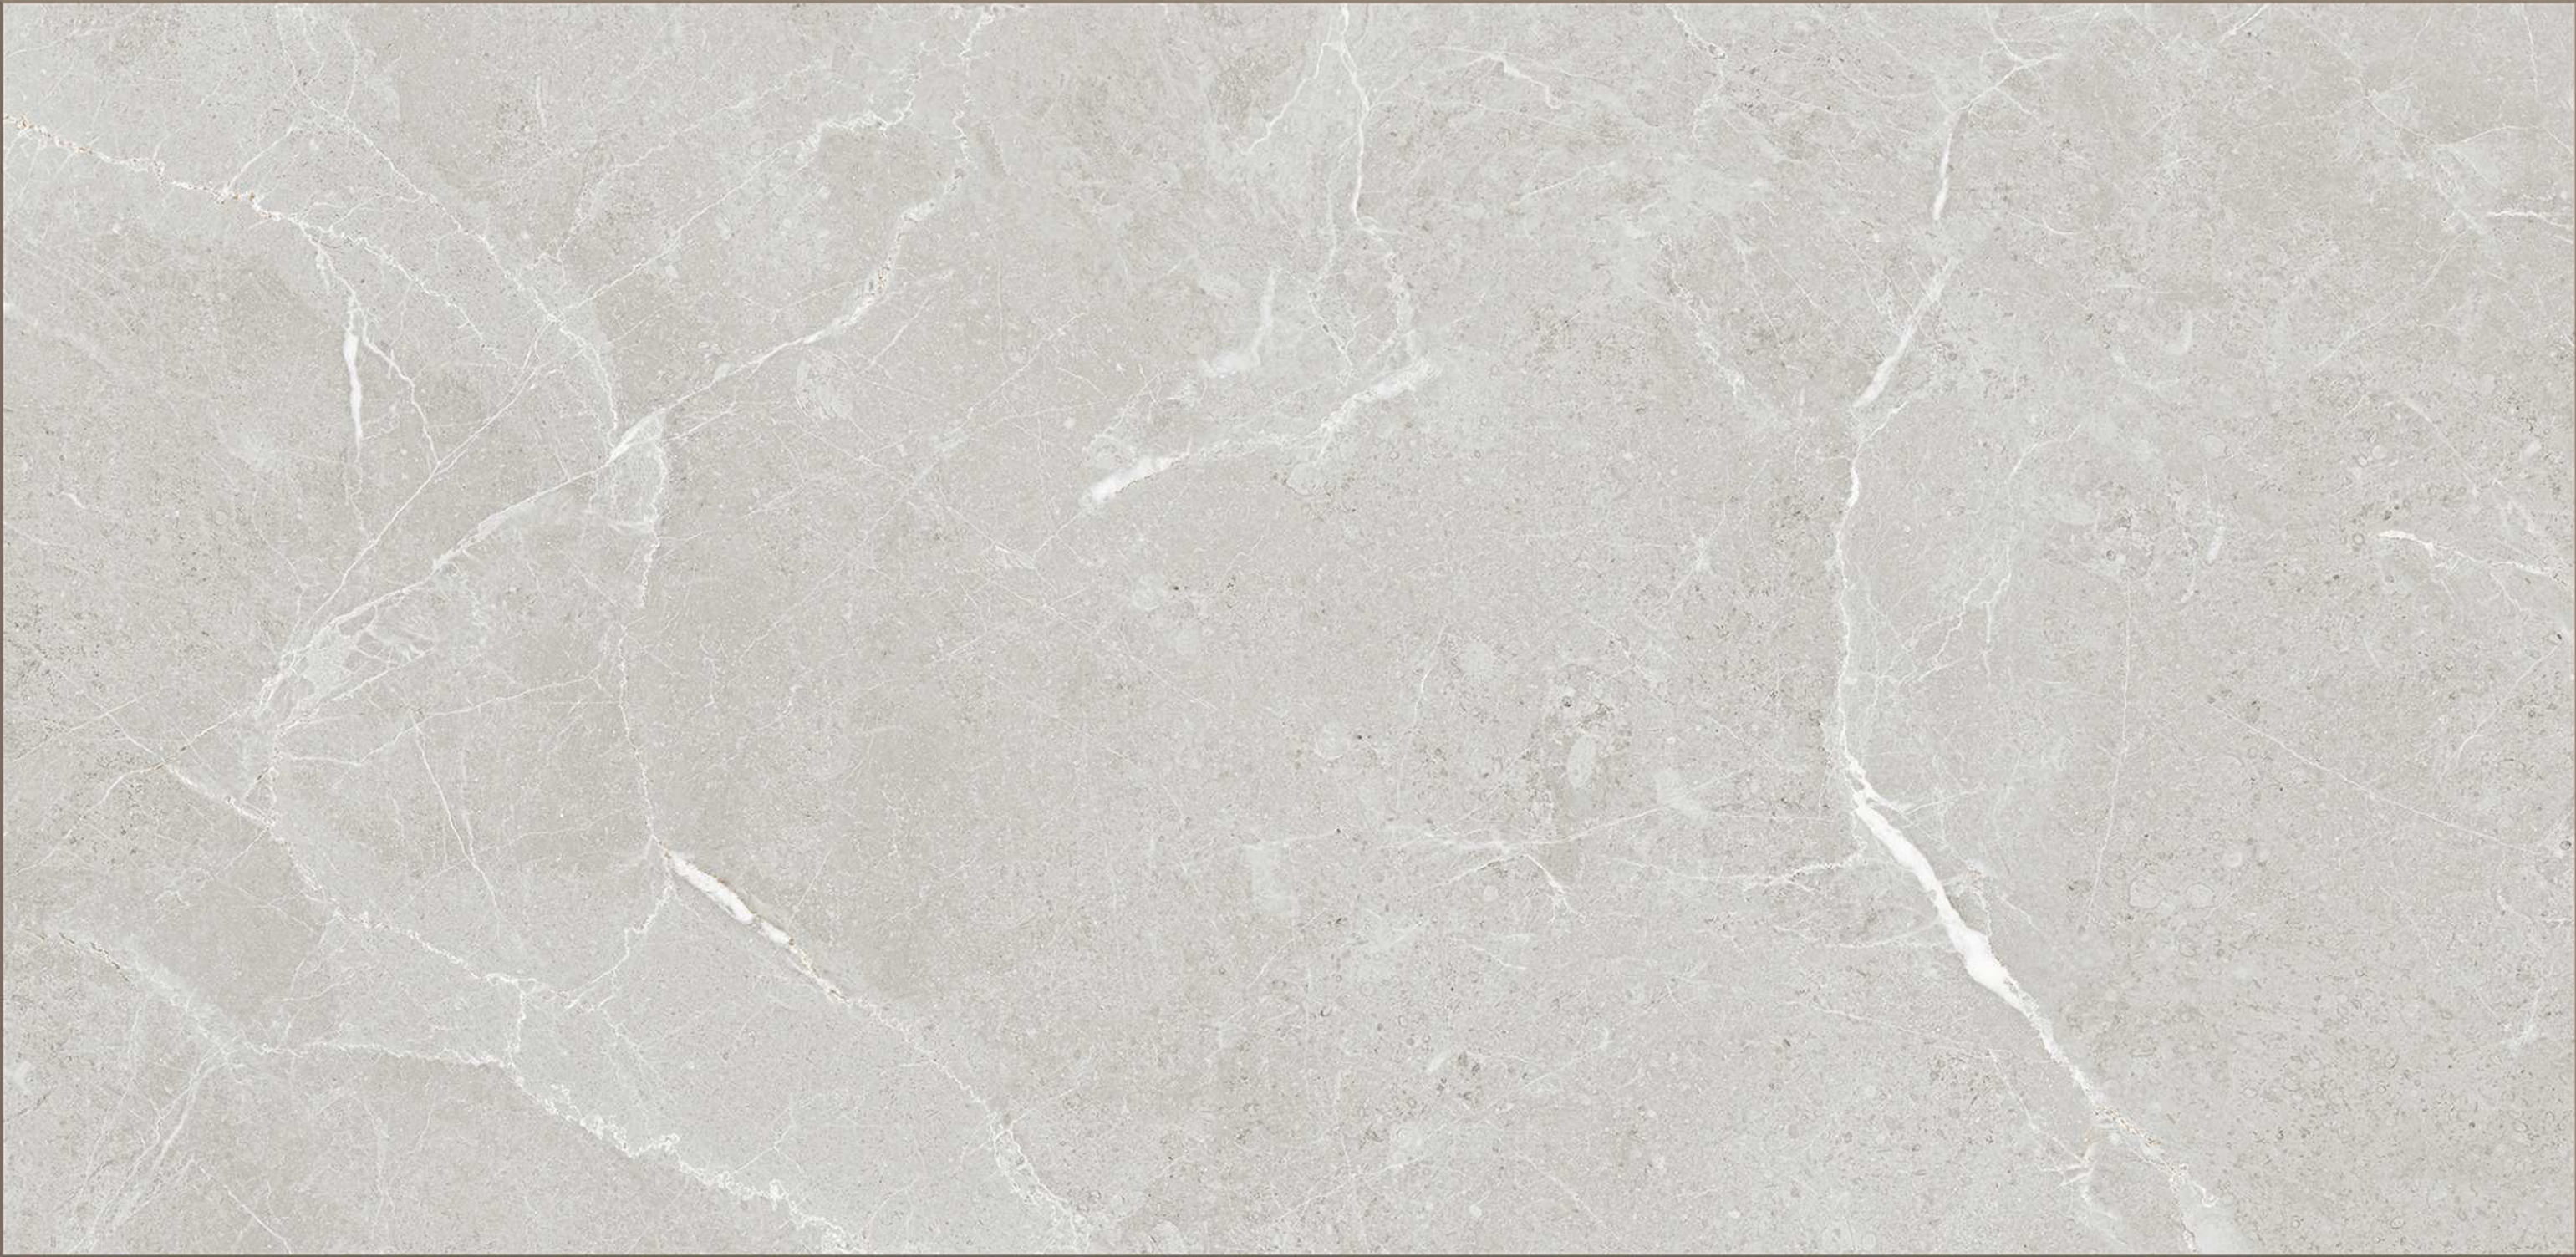

ALFREDO BIANCO

**600X
1200MM**
GLOSSY SURFACE
RANDOM-05