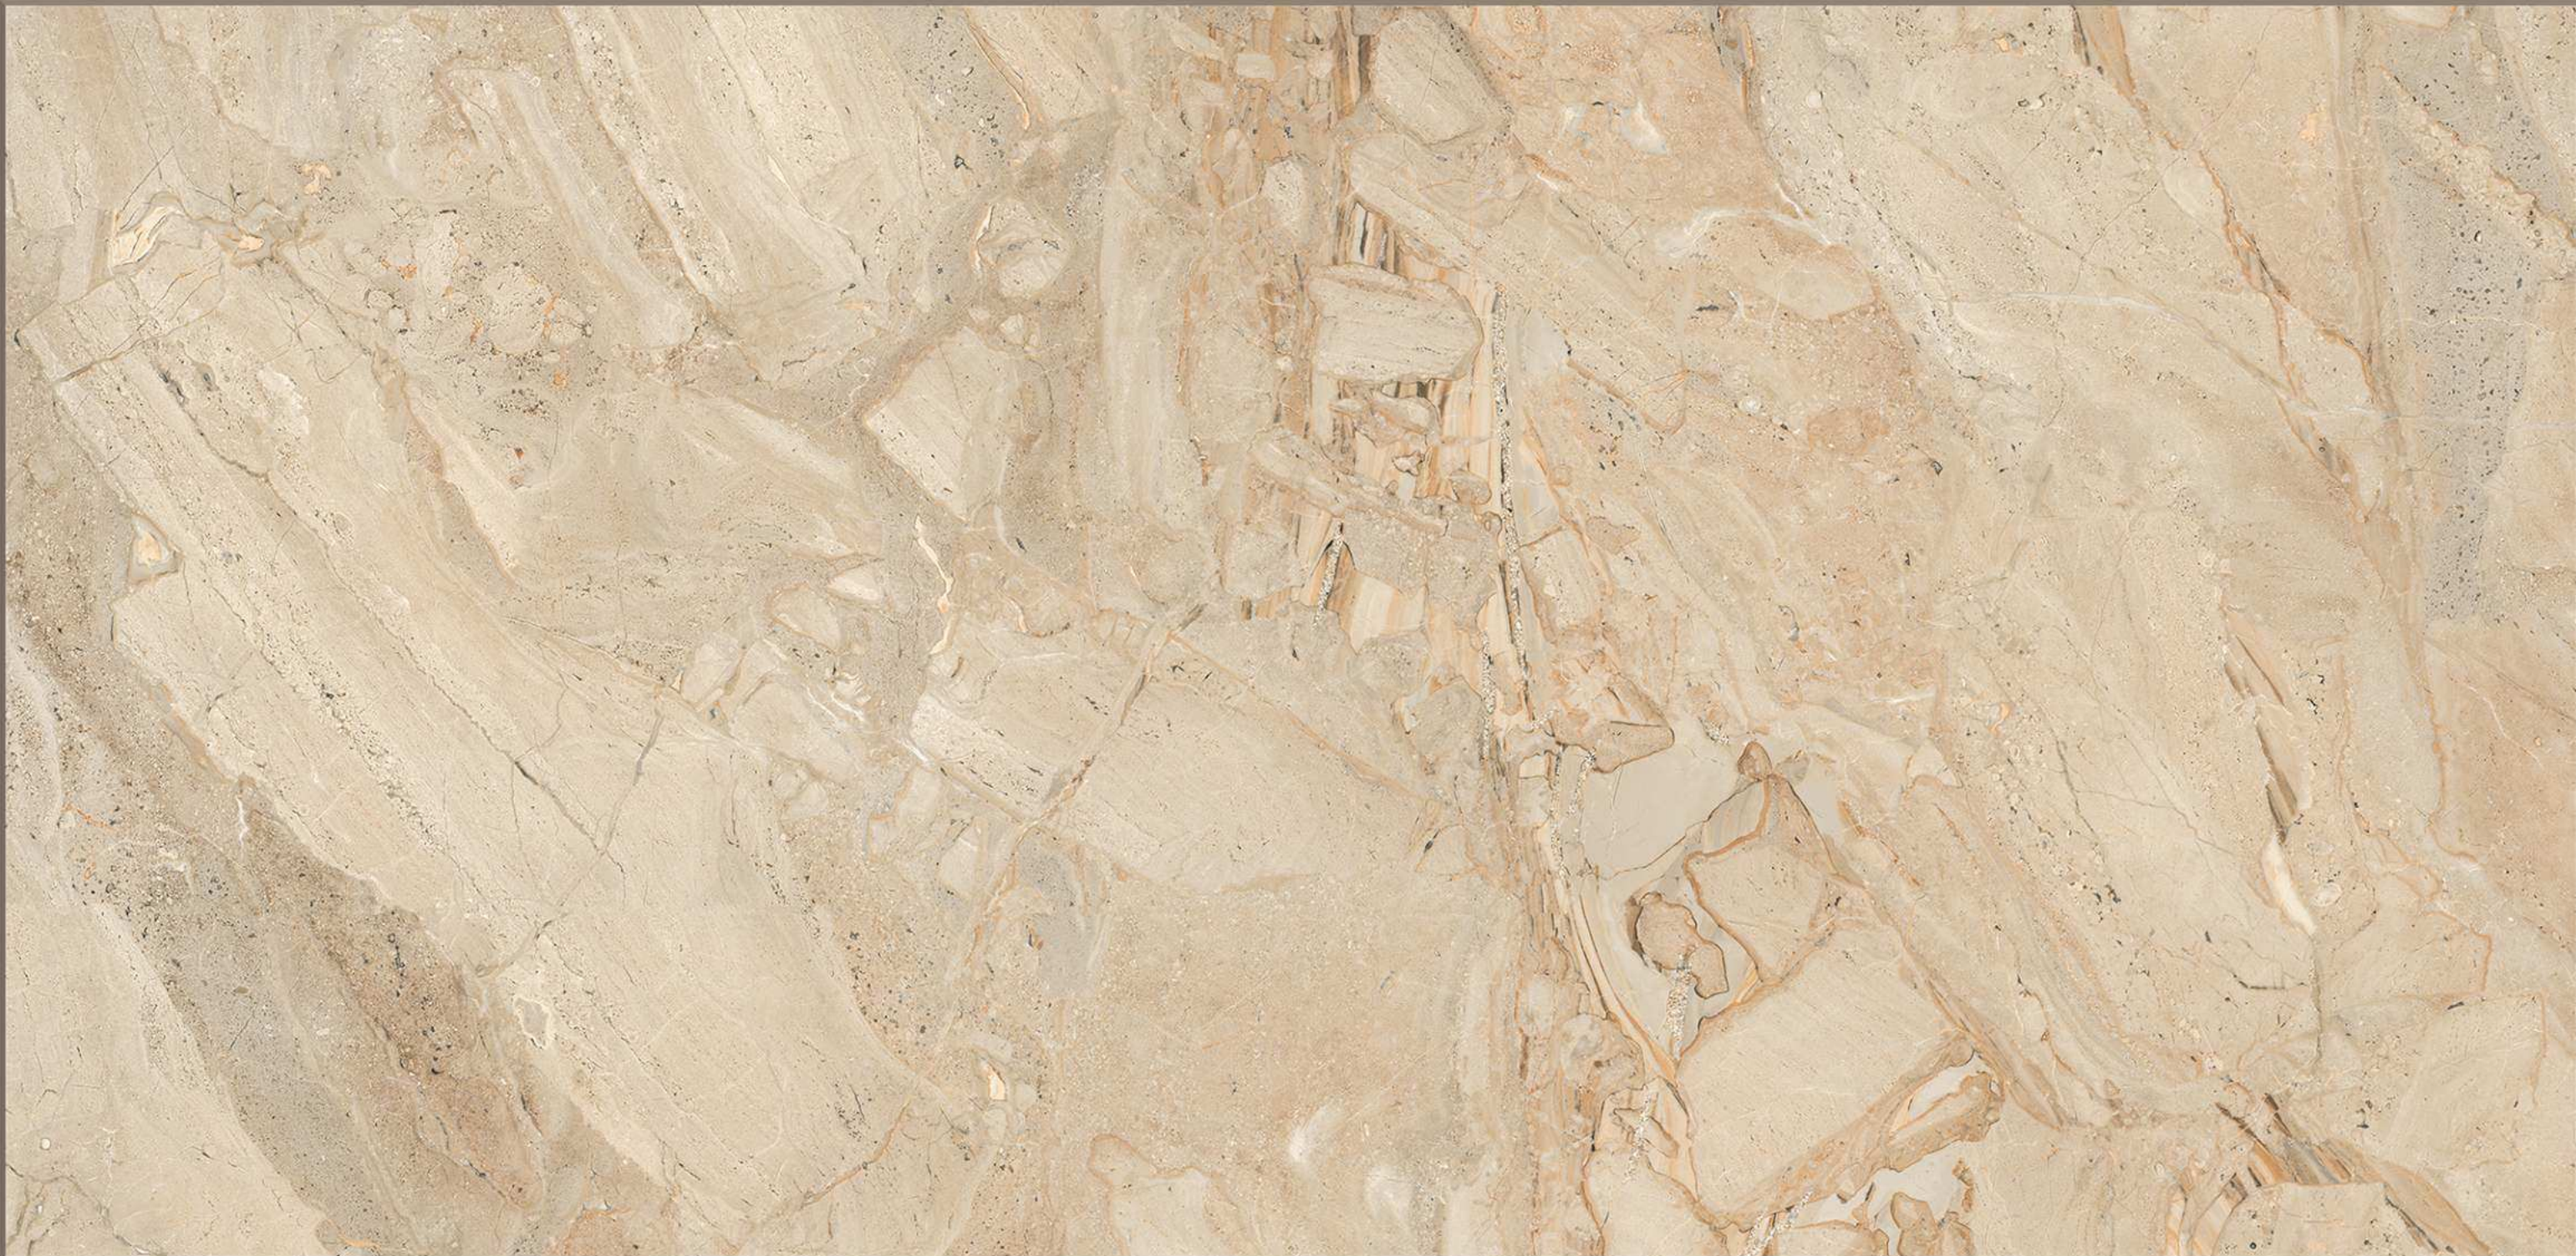

DYNA CREAMA

**600X
1200MM**

GLOSSY SURFACE
RANDOM-05

DYNA BROWN

**600X
1200MM**

GLOSSY SURFACE
RANDOM-05

DYNA CLASSIC BEIGE

**600X
1200MM**