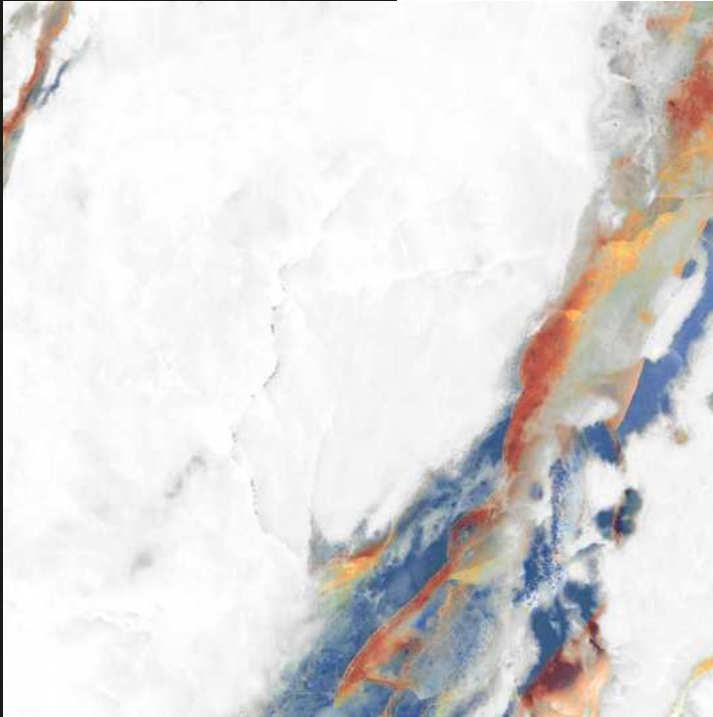

Finish : Glossy

Remdoms : 4

GLOSSY

CORAL & FLAME

600X600MM

Wall Use Tiles : CORAL YELLOW
Floor Use Tiles : FLAME YELLOW

Rainbow
COLLECTION

CRYTSA BLUE