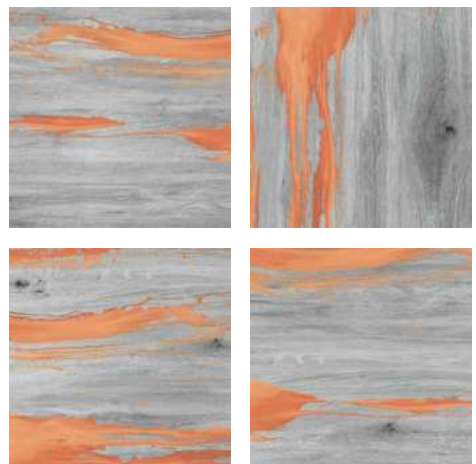

Size : 600x600mm

Finish : Glossy

Remdoms : 6