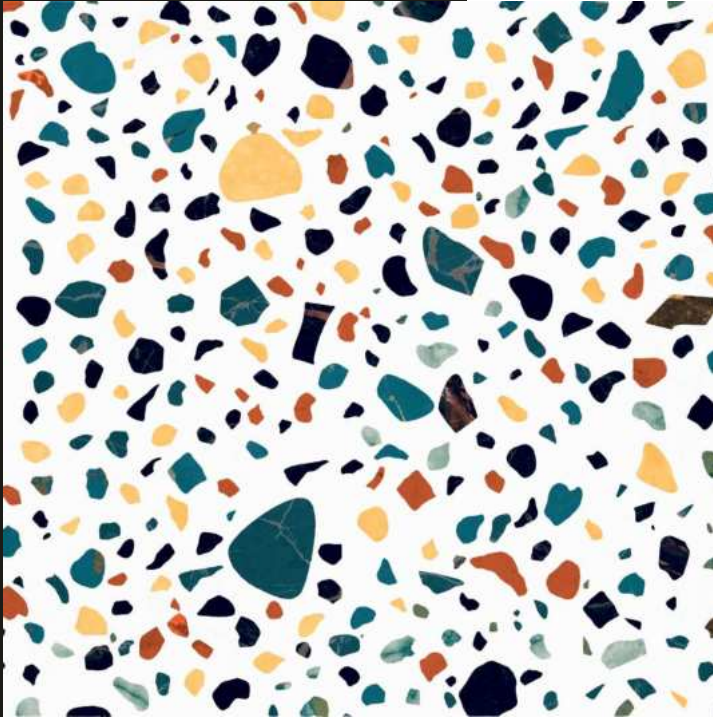

GLOSSY

SURF

600X600MM

Floor Use Tiles : SURF AQUA

Rainbow
COLLECTION

TROPICAL STONE MIX

Size : 600x600mm

Finish : Glossy