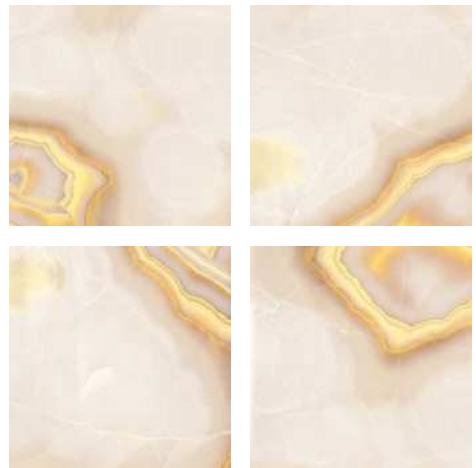

600X600MM

Wall Use Tiles : LIMA GREEN
Floor Use Tiles : LIMA GREEN

Rainbow
COLLECTION

LUXURY BROWN

Size : 600x600mm

Finish : Glossy

Remdoms : 4

LUXURY GREEN