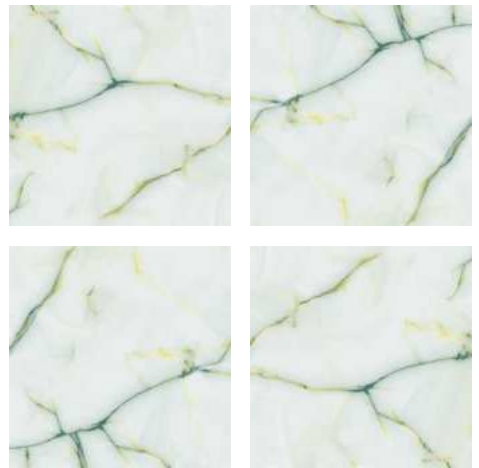

600X600MM

Wall Use Tiles : ATHENA GREEN
Floor Use Tiles : ATHENA GREEN

Rainbow
COLLECTION

BATIC GREEN

Size : 600x600mm

Finish : Glossy

Remdoms : 2

BATIC RED