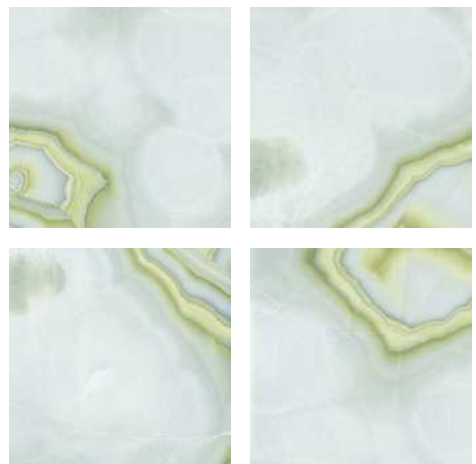

Size : 600x600mm

Finish : Glossy

Remdoms : 10