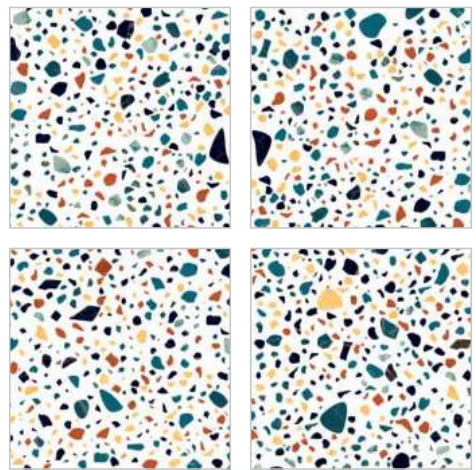

Size : 600x600mm

Finish : Glossy

Remdoms : 4