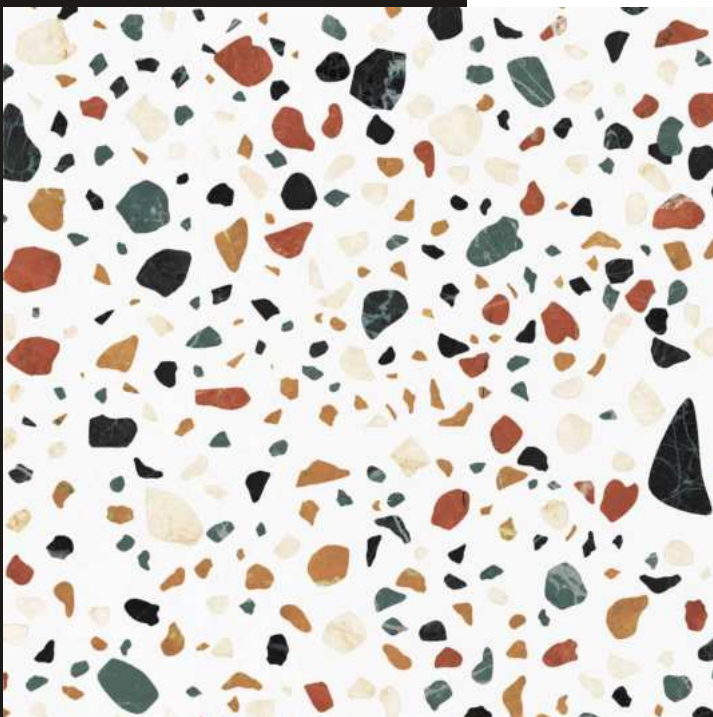

TROPICAL STONE MULTY