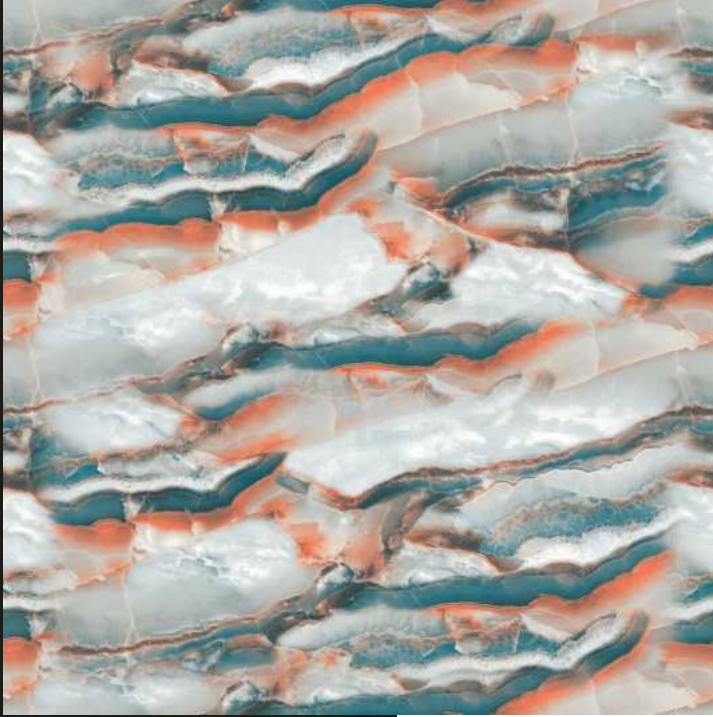

HARBIN AQUA