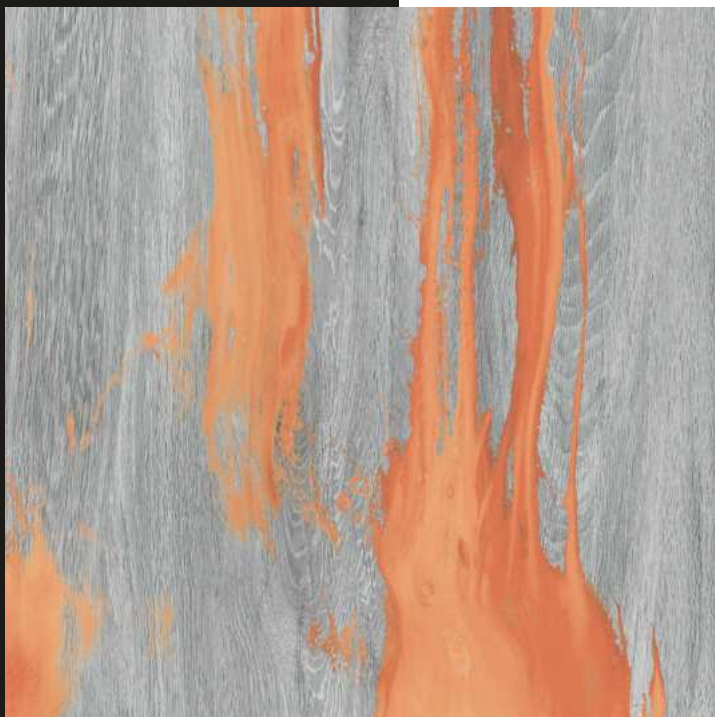

COLORICA ORANGE