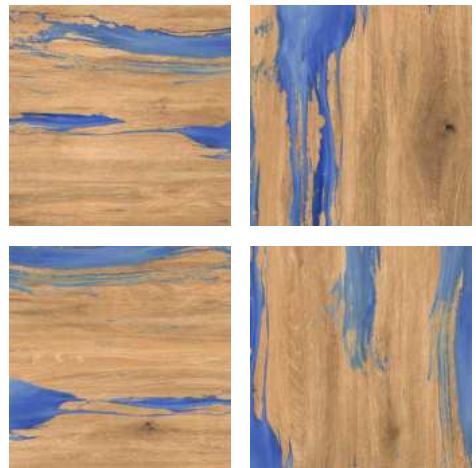

Size : 600x600mm

Finish : Glossy

Remdoms : 6