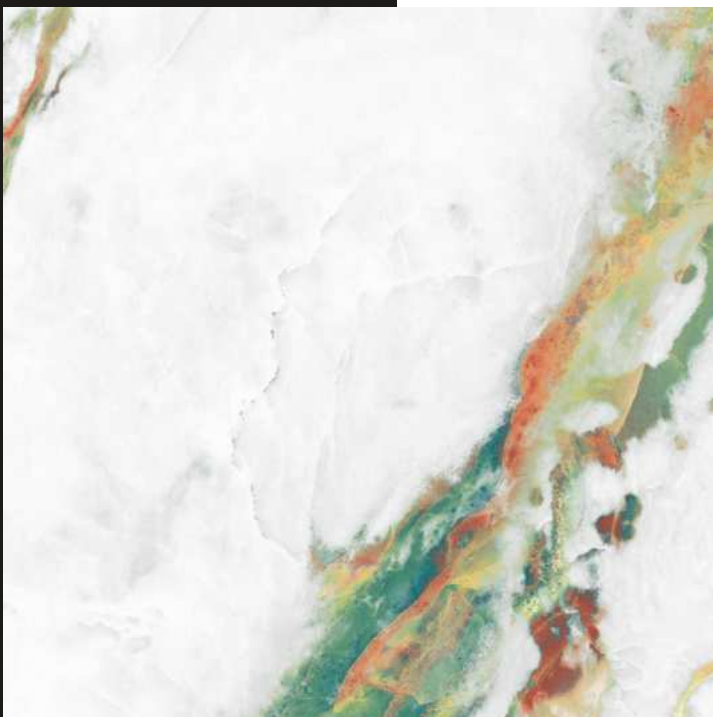

CRYSTA GREEN