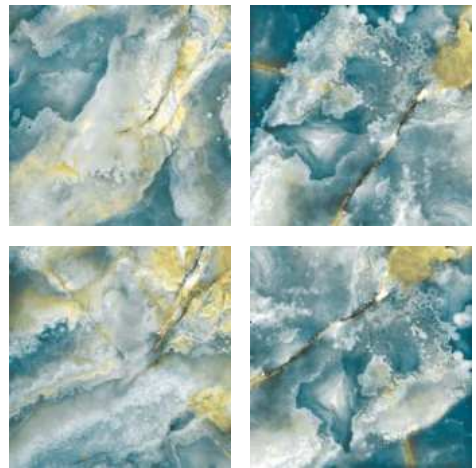

Size : 600x600mm

Finish : Glossy

Remdoms : 8