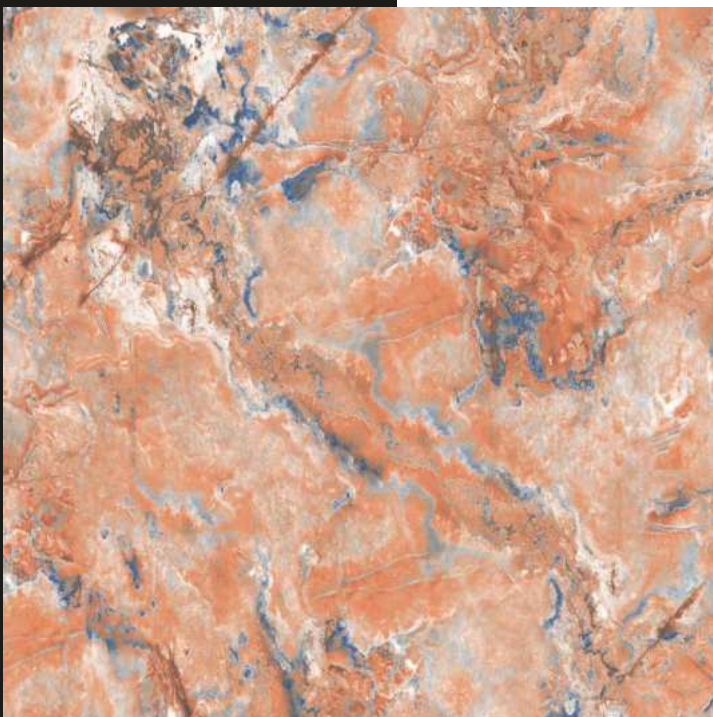

ATHENA GREEN

Size : 600x600mm

Finish : Glossy

Remdoms : 5

ATHENA RED

Size : 600x600mm

Finish : Glossy

Remdoms : 5