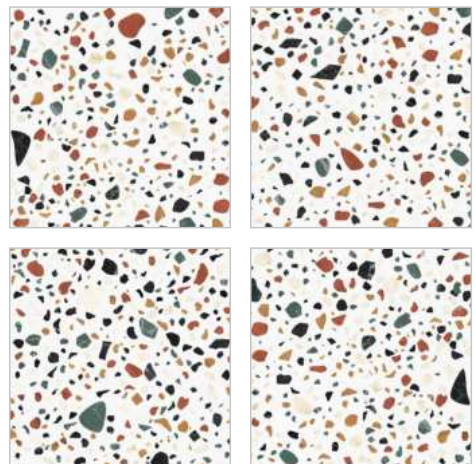

Remdoms : 4

TROPICAL STONE MULTY

Size : 600x600mm

Finish : Glossy

Remdoms : 4

GLOSSY

TROPICAL & VENEZULLA

600X600MM