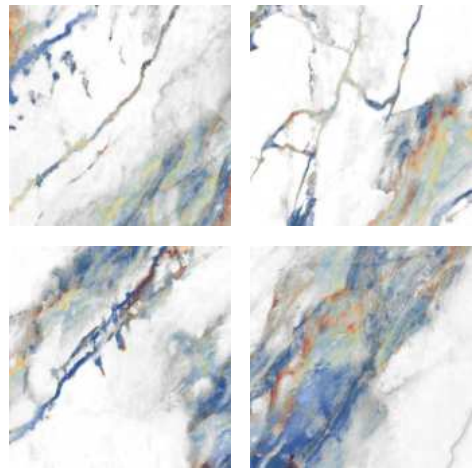

Size : 600x600mm

Finish : Glossy

Remdoms : 6