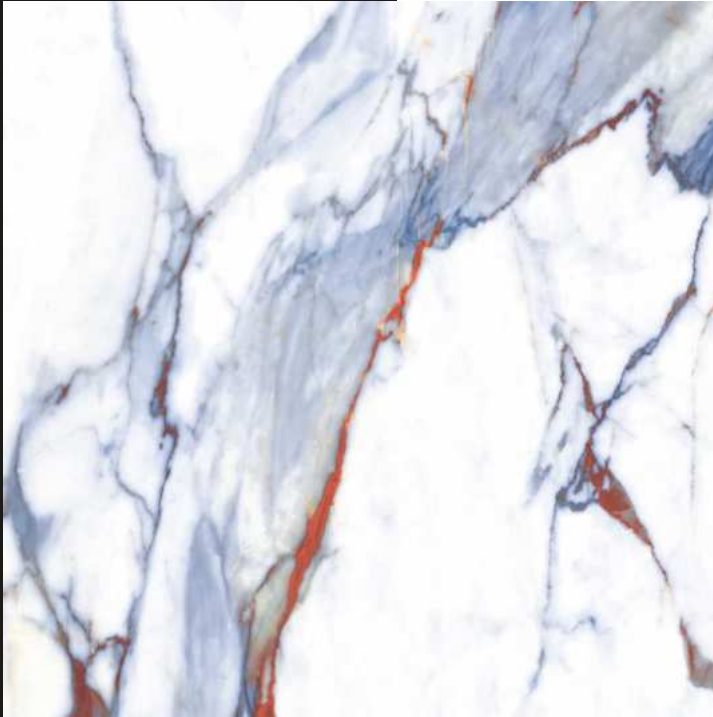

VENEZULLA BLUE