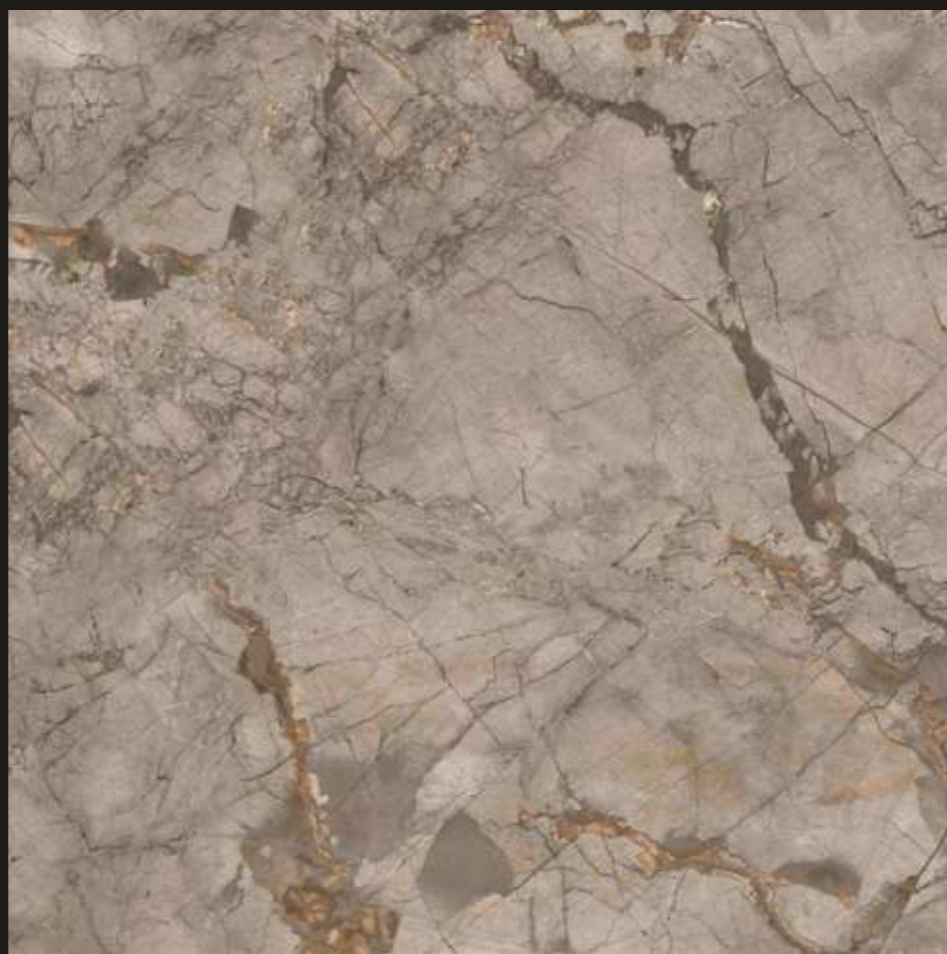

CARVING
COLLECTION

Size :

600x600mm

Finish :

Carving

5 Randoms

RAIN FOREST ROSATA

NEW