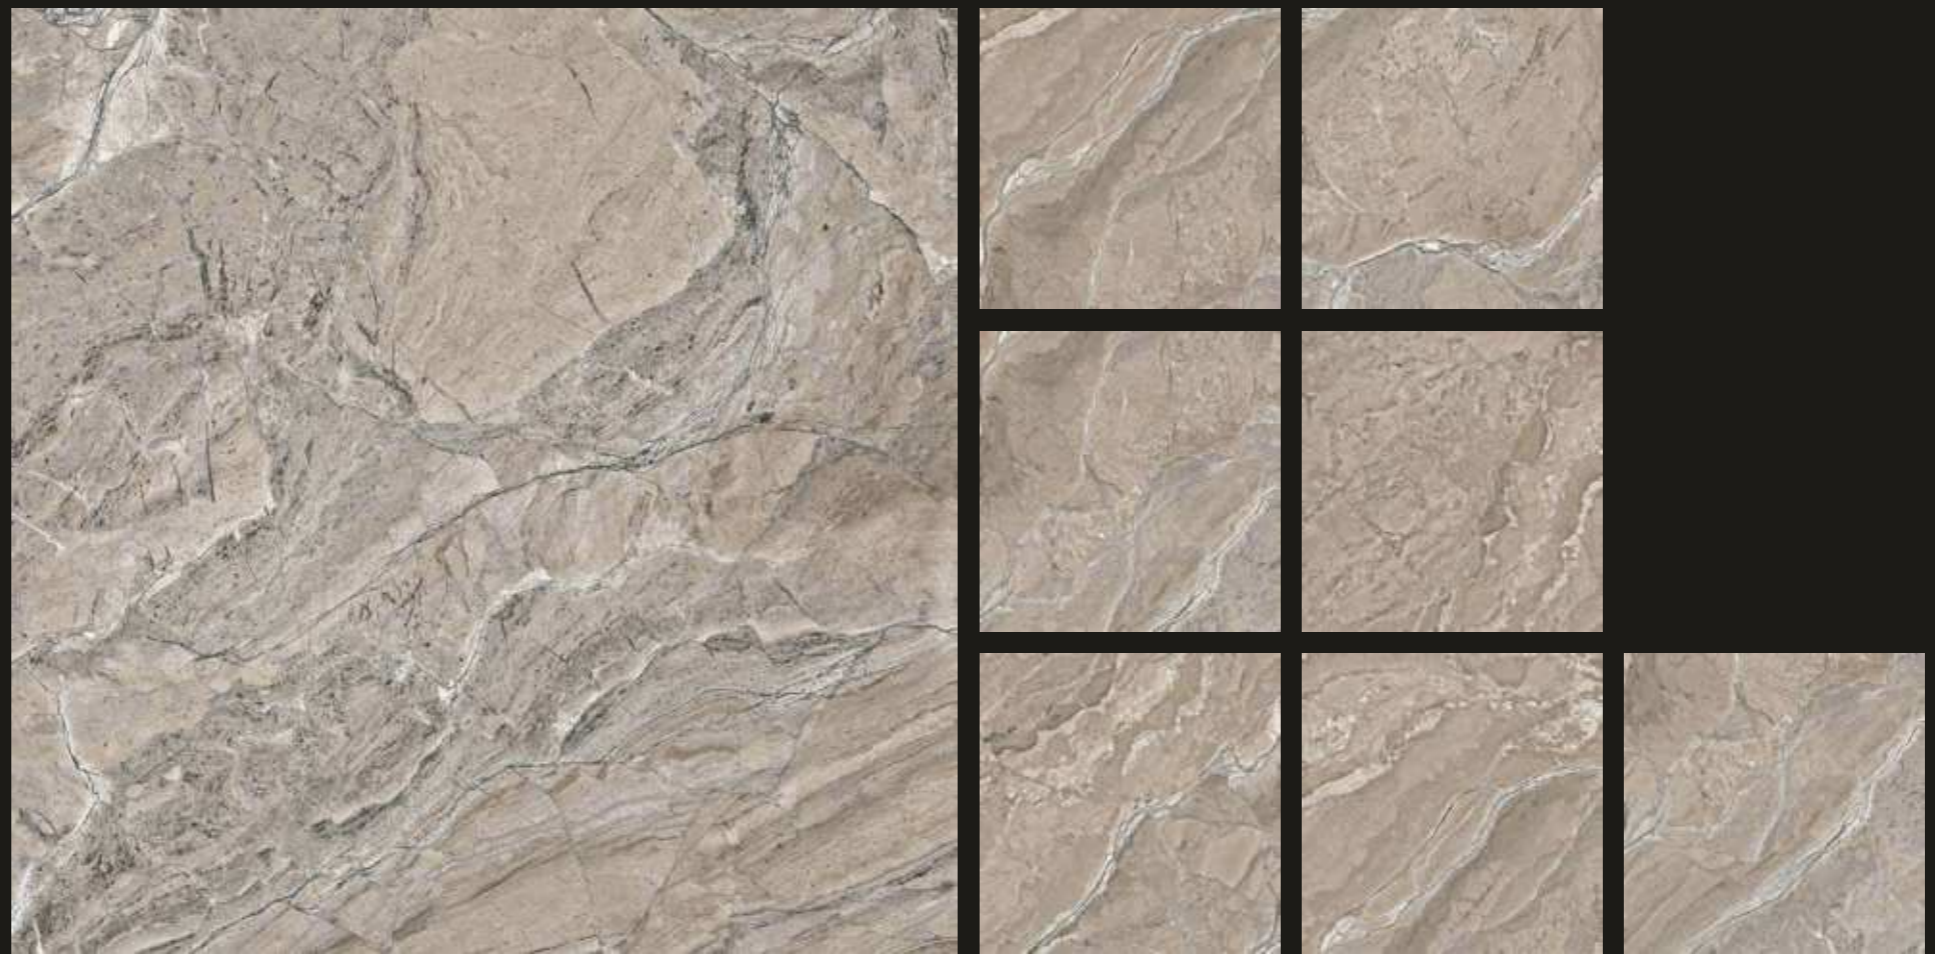

CARVING
COLLECTION

Size :
600x600mm

Finish :
Carving

8 Randoms

QUANTUM ASH