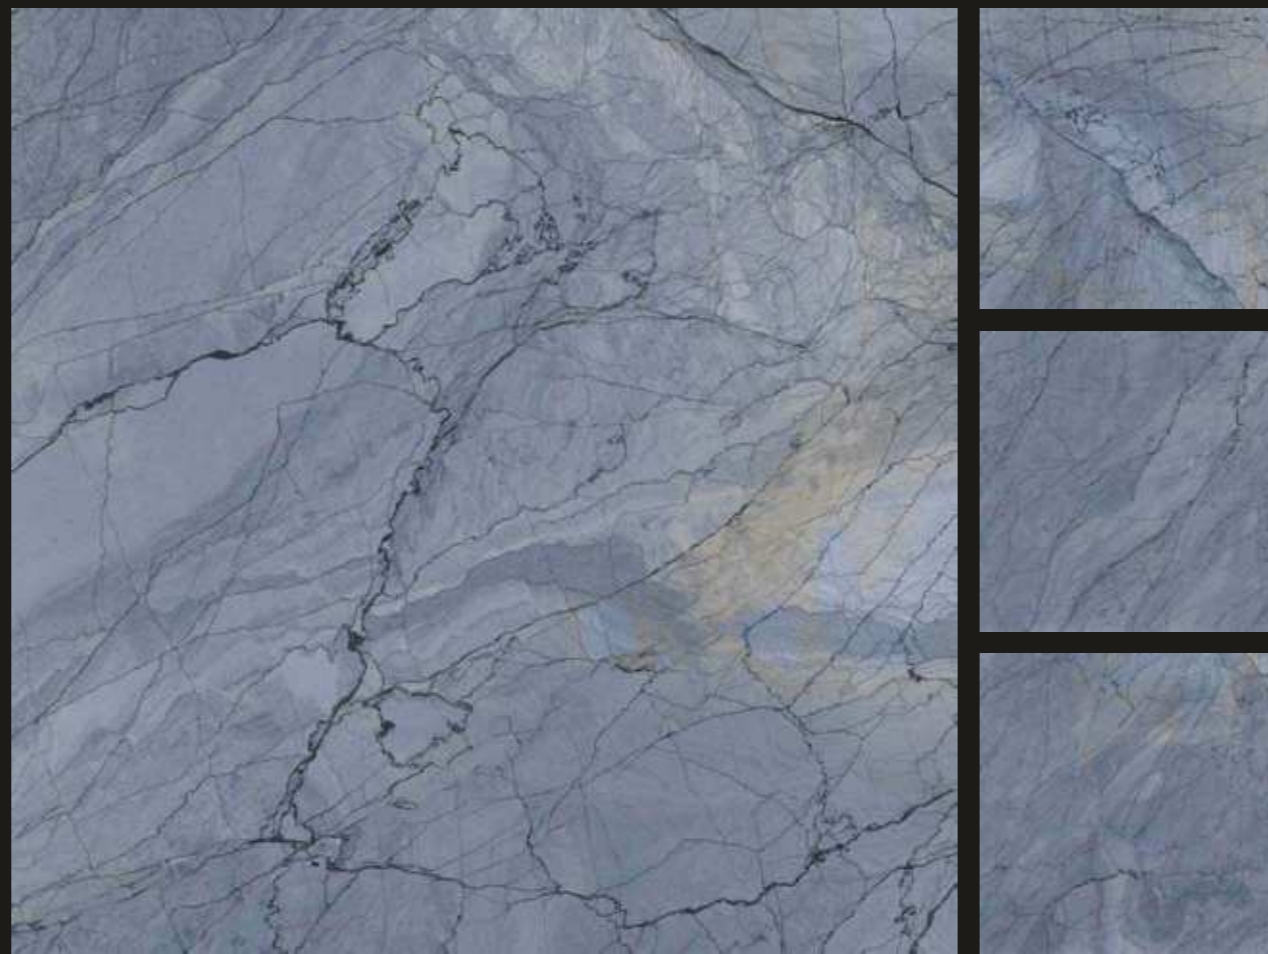

CARVING
COLLECTION

Size :
600x600mm

Finish :
Carving

4 Randoms

CAMPUS BLUE