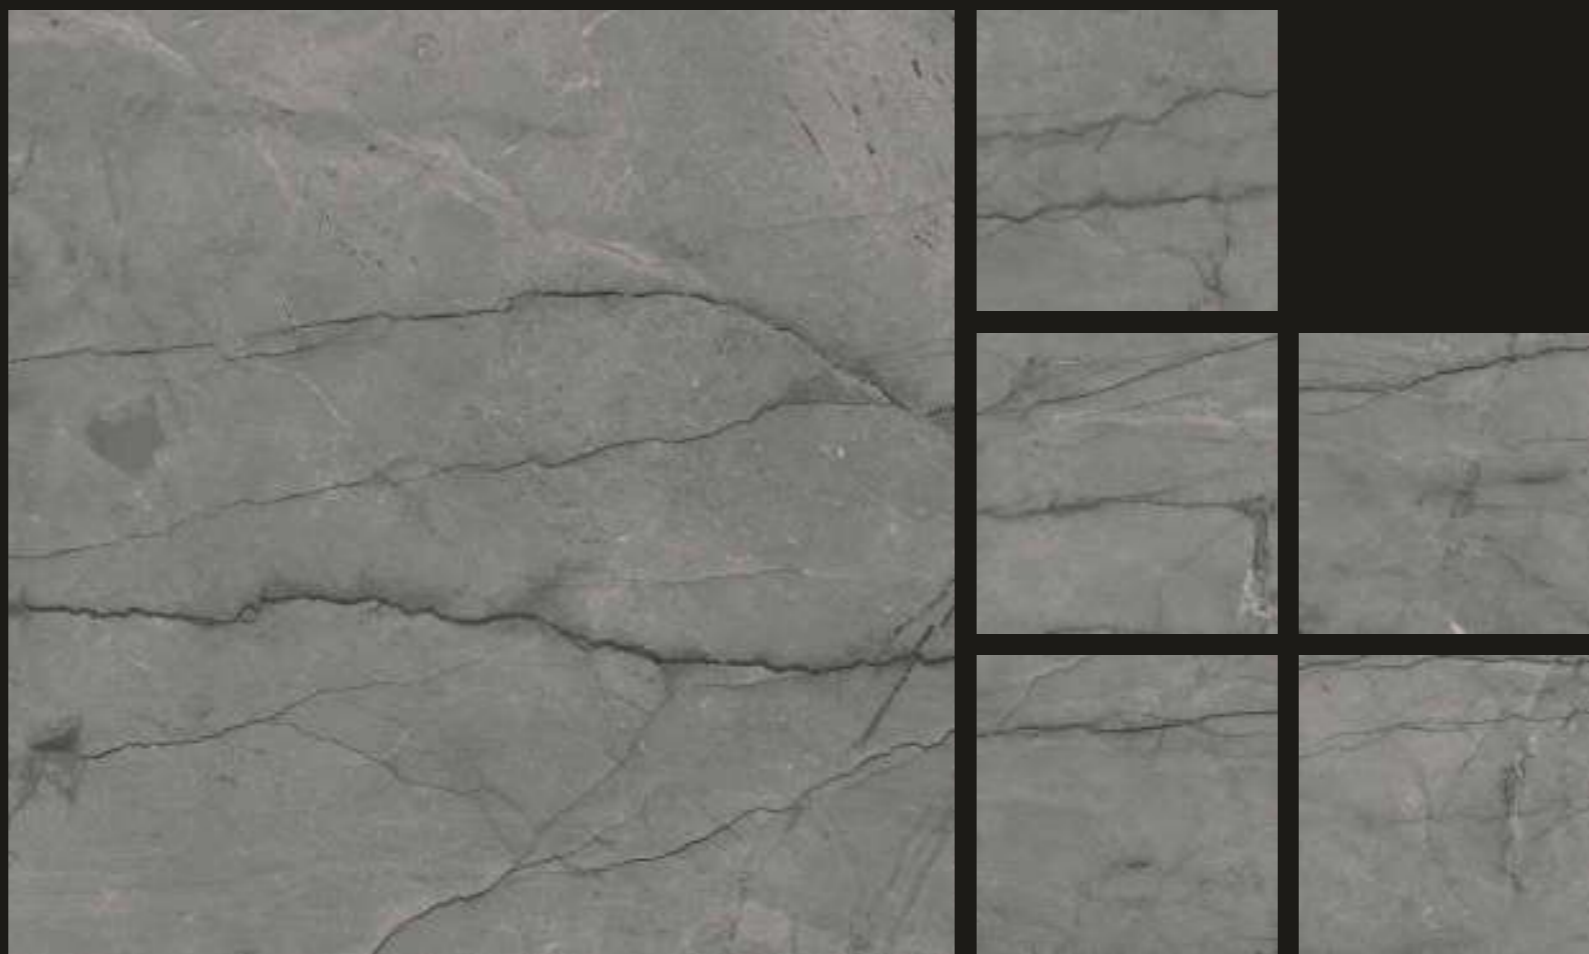

CARVING
COLLECTION

Size :

600x600mm

Finish :

Carving

6 Randoms

HARMS GREY