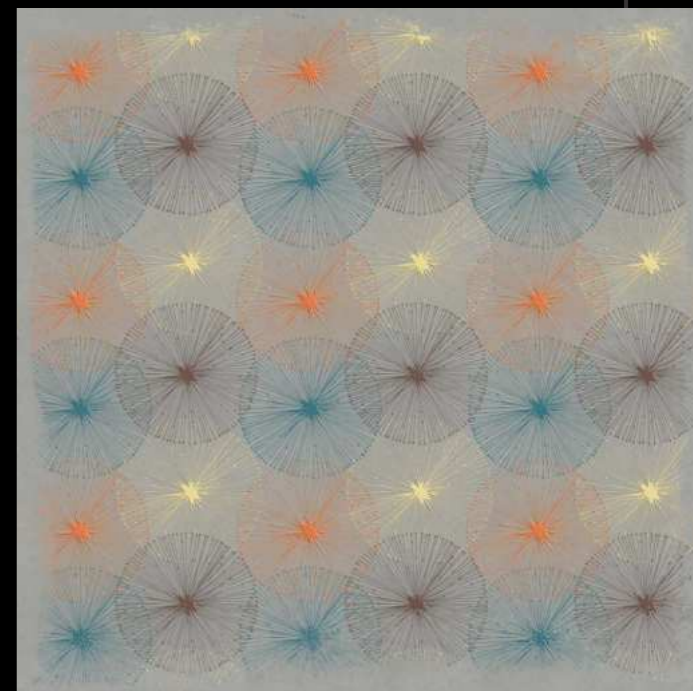

# CARVING WALLPAPER

A realistic emulation of beautiful floral patterns that are imbued with more life with a carving effect impressed on the durable 600x600 surface makes the "carving wallpaper collection" a highly sought-after choice. A carefully curated selection that can meet the design needs of a diverse customer base and has everything you need to unleash your creativity! If you want your scheme to bloom like a divine flower valley, this collection is your way to go!

CHILLBERRY

TILE SIZE  
60X60CM

SURFACE  
CARVING  
FINISH

DELIGHT FLOWER

TILE SIZE  
60X60CM

SURFACE  
CARVING  
FINISH

FIRE BALL

TILE SIZE  
60X60CM