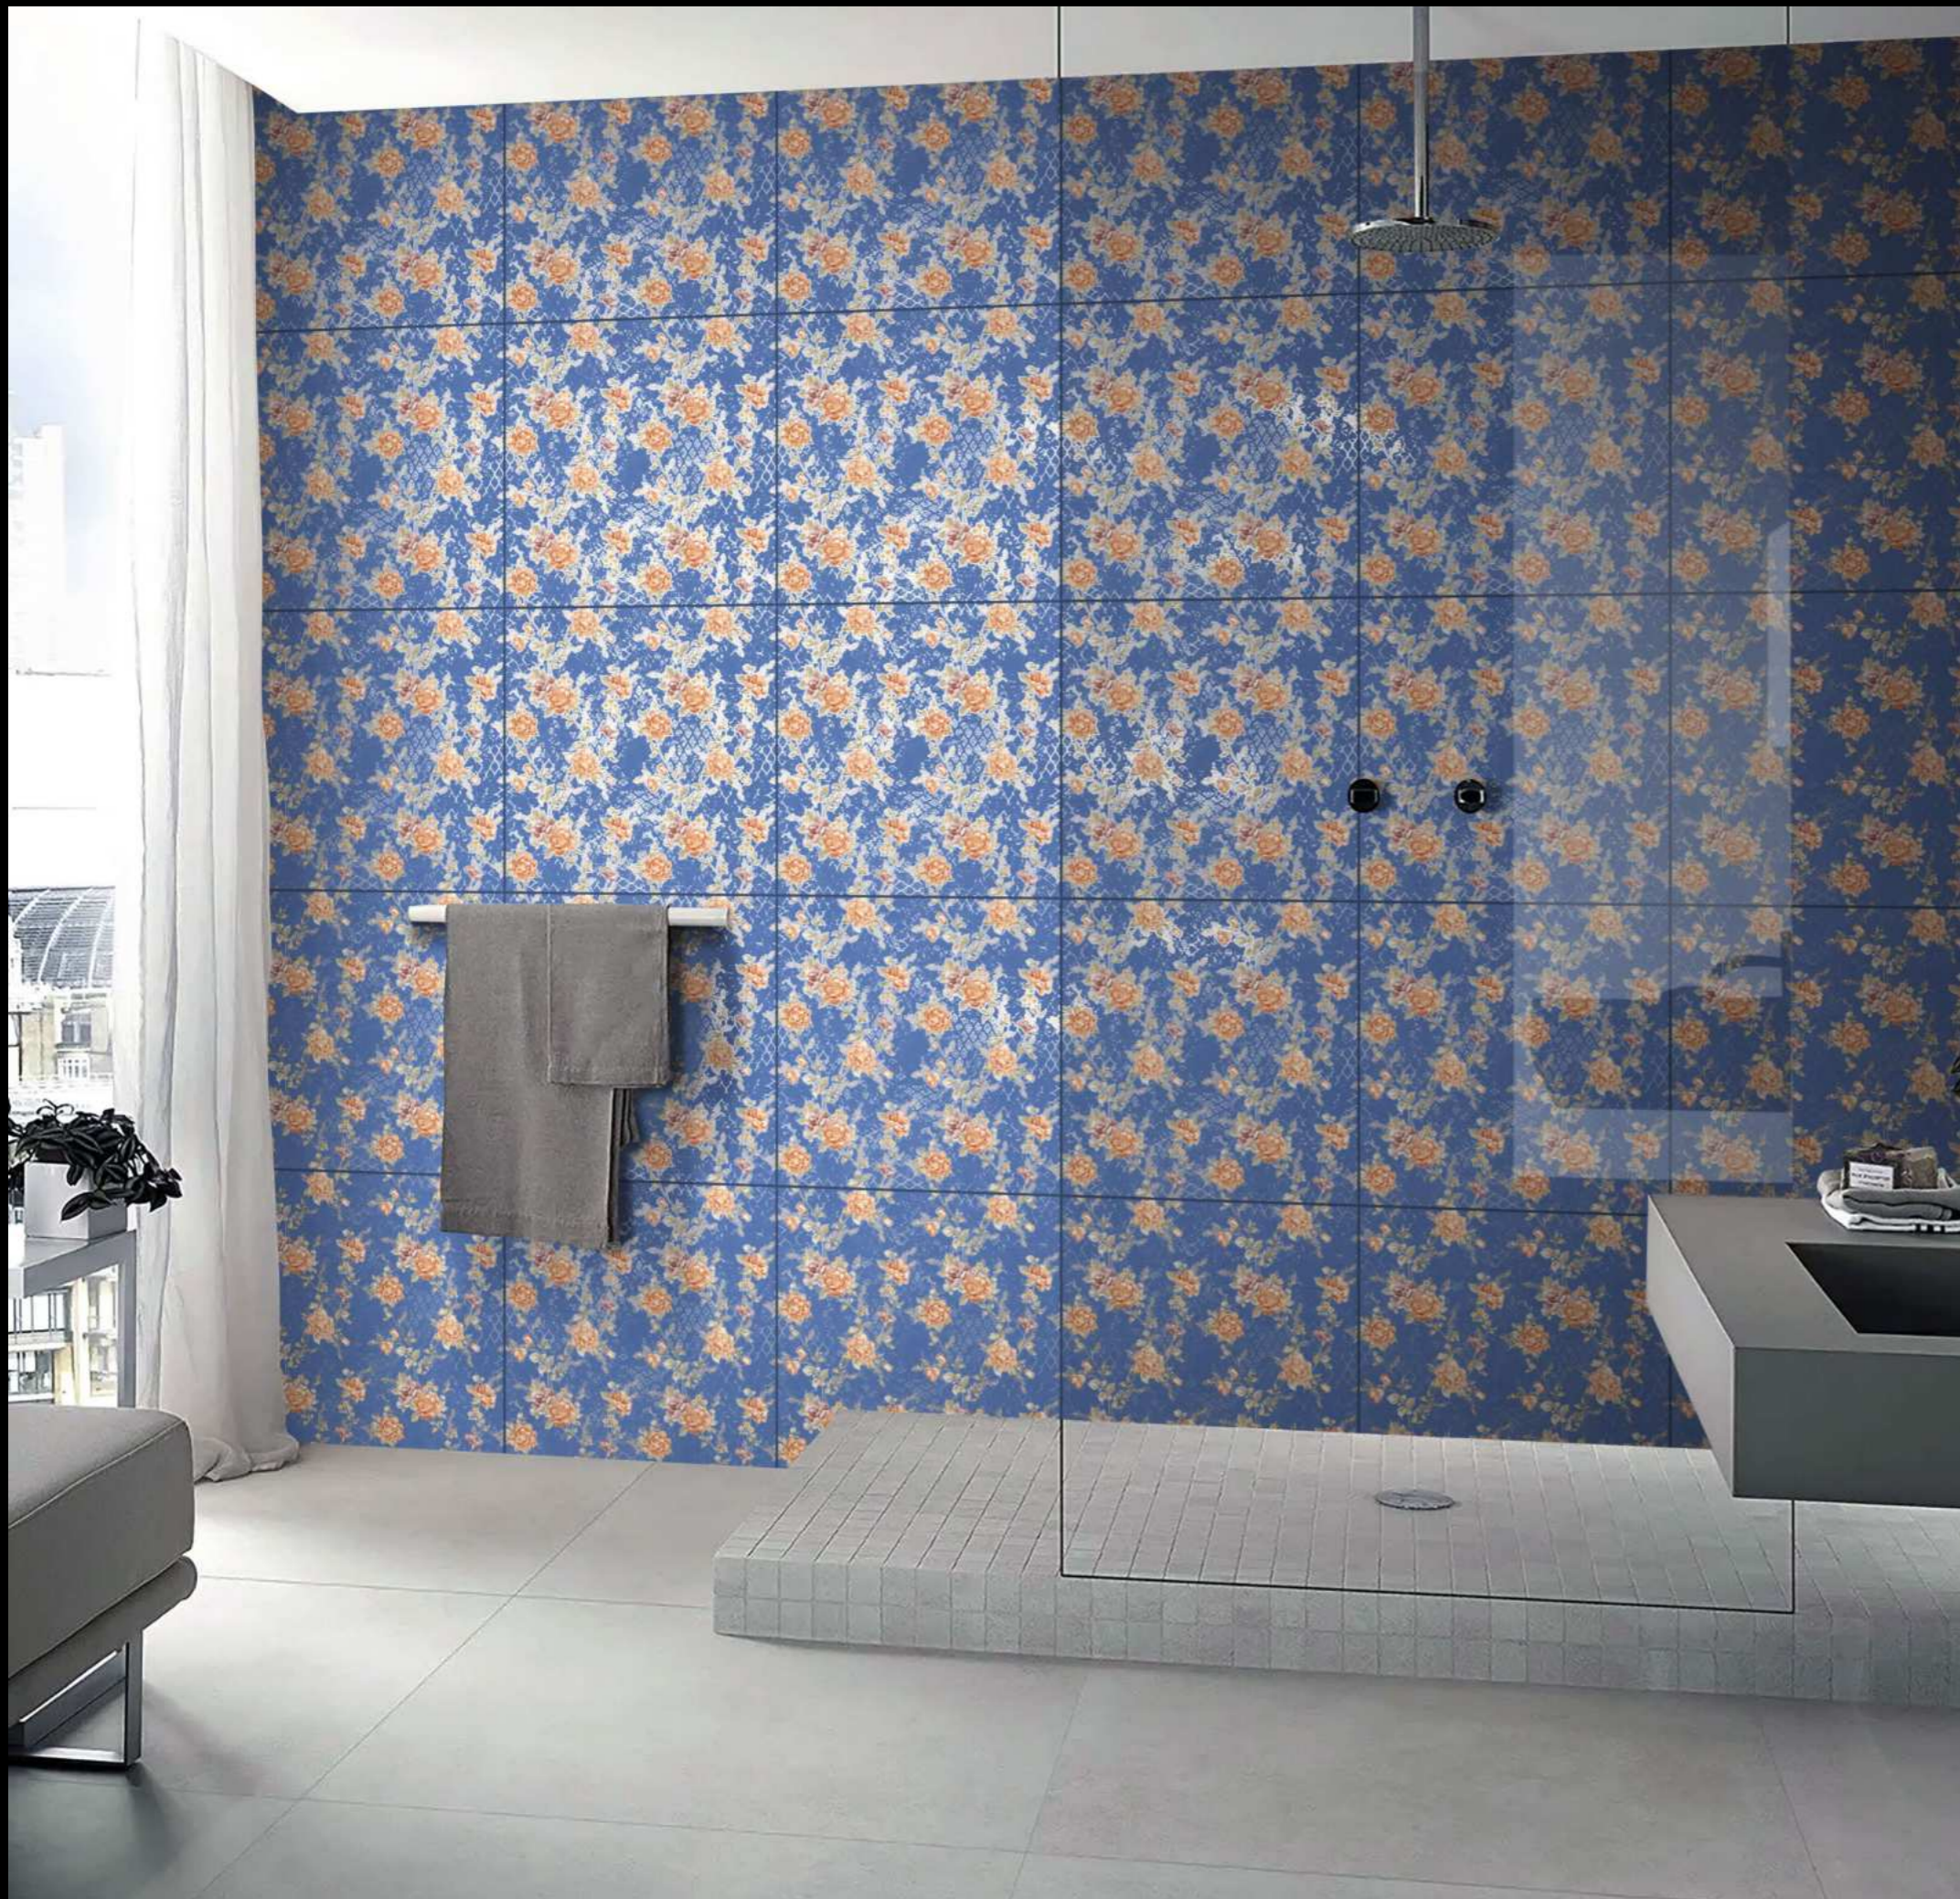

TILE SIZE
60X60CM

SURFACE
CARVING
FINISH

VERBENA BLUE