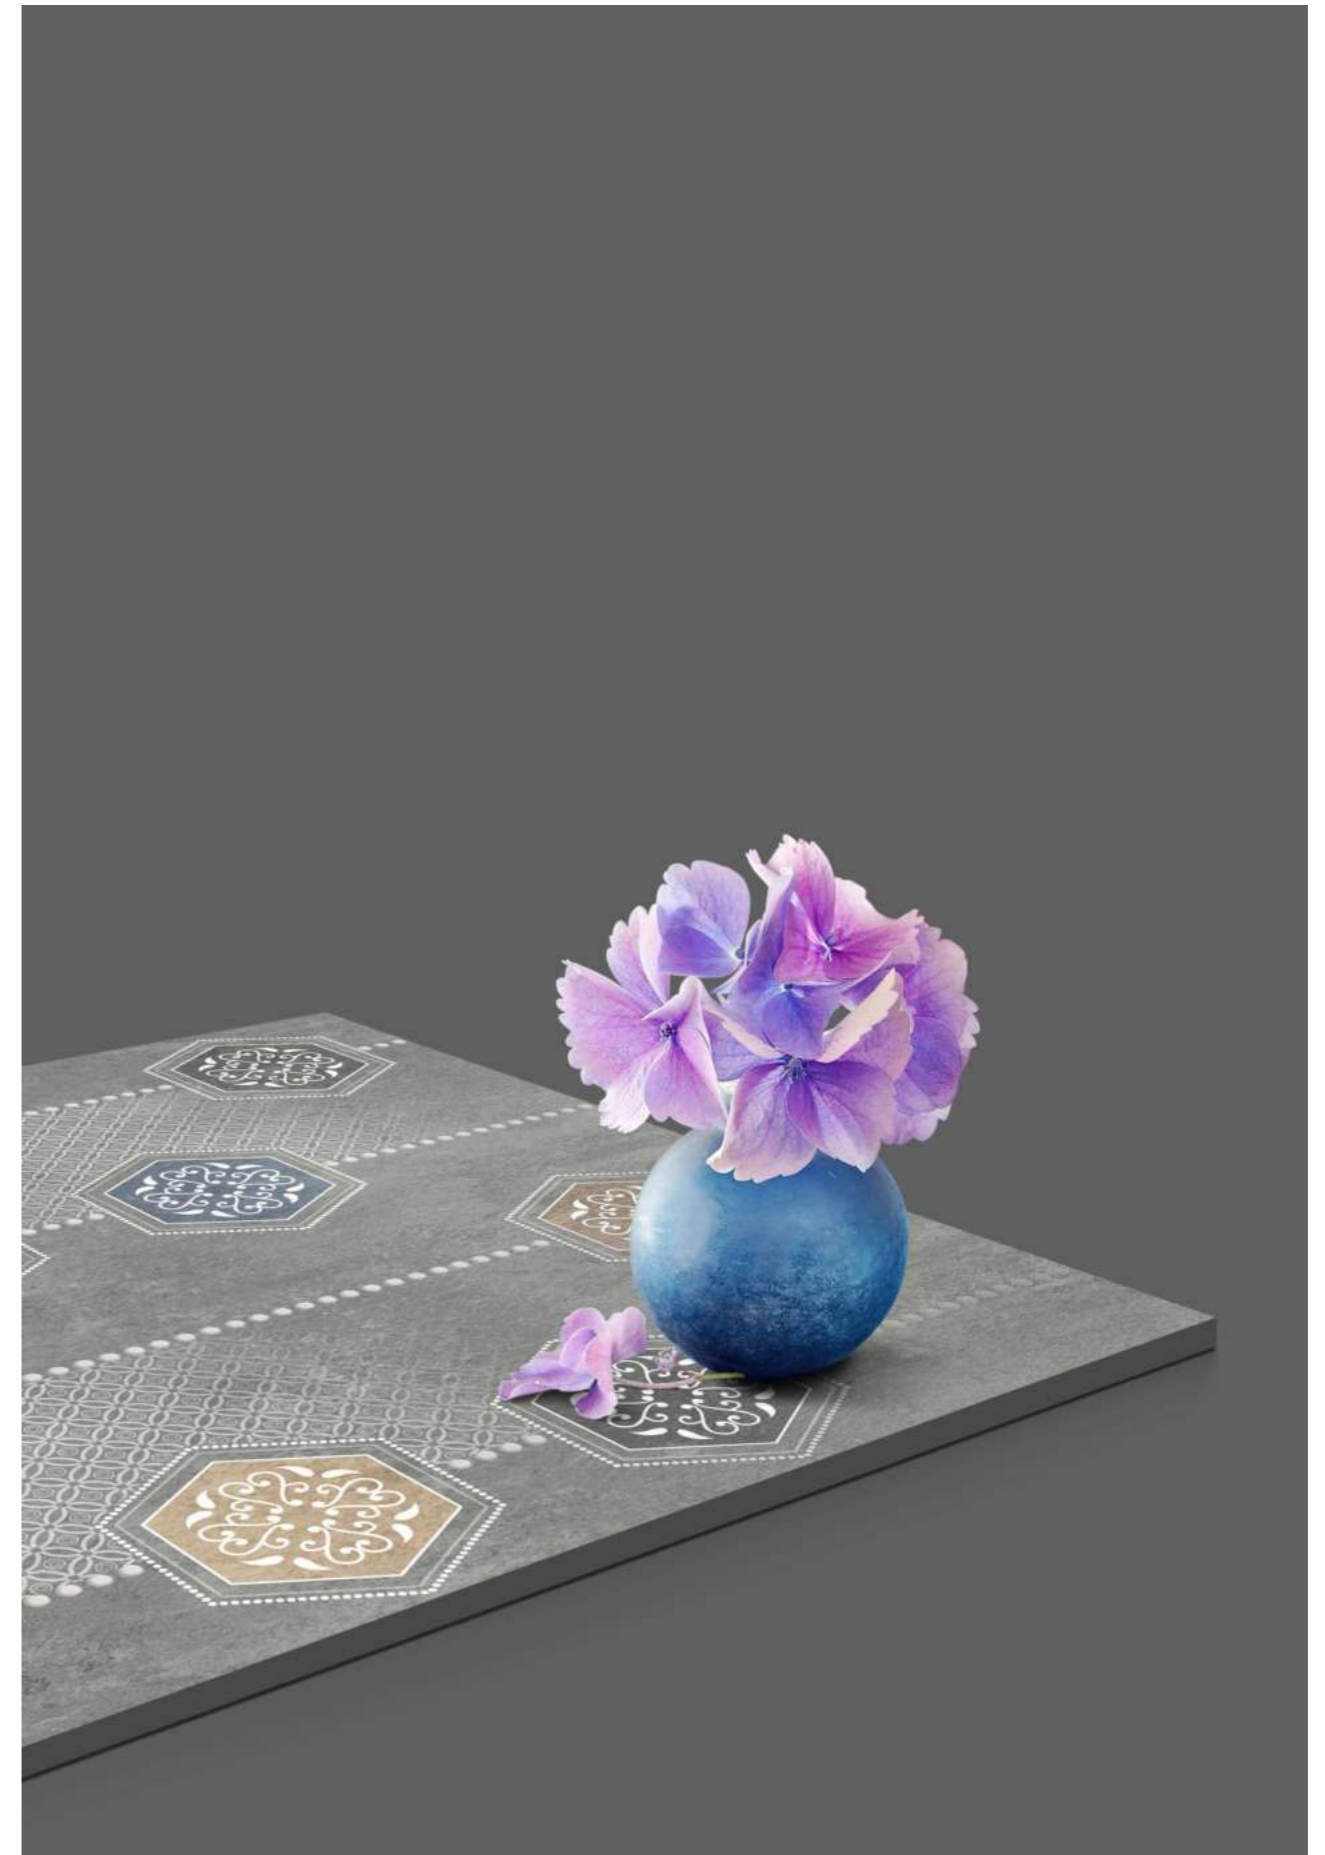

# CARVING WALLPAPER

A realistic emulation of beautiful floral patterns that are imbued with more life with a carving effect impressed on the durable 600x600 surface makes the "carving wallpaper collection" a highly sought-after choice. A carefully curated selection that can meet the design needs of a diverse customer base and has everything you need to unleash your creativity! If you want your scheme to bloom like a divine flower valley, this collection is your way to go!