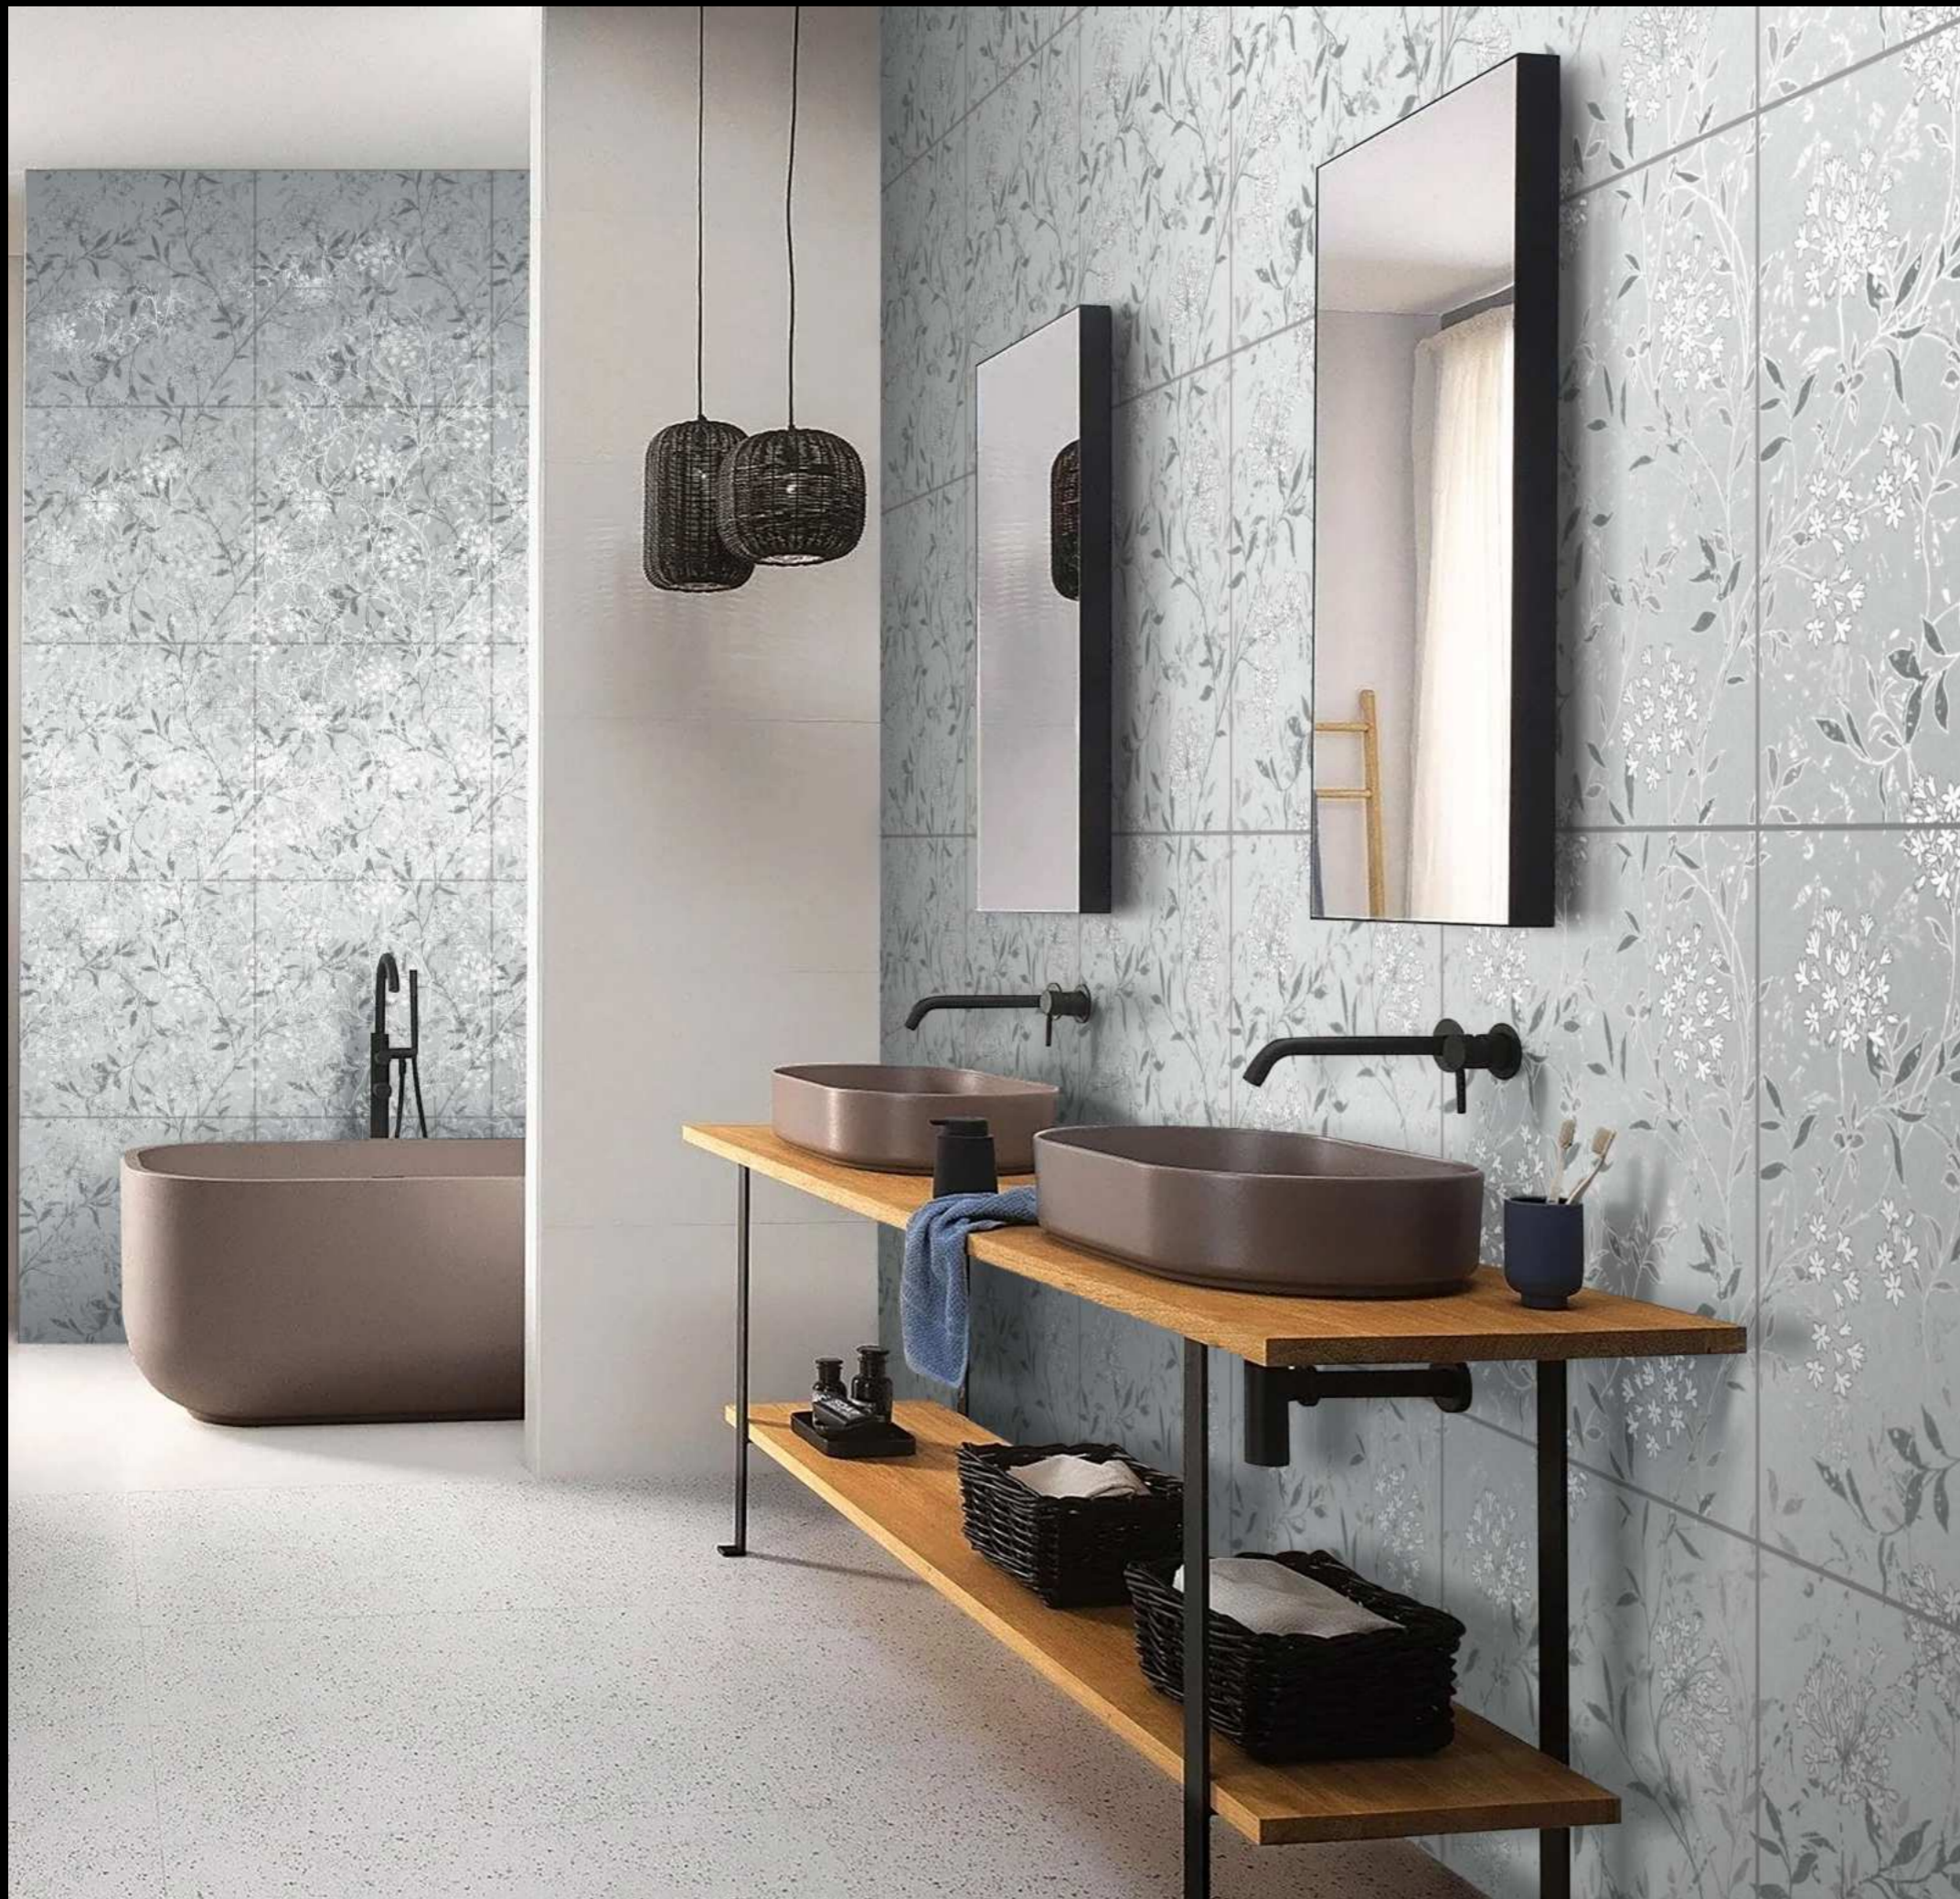

CHILLBERRY

TILE SIZE  
60X60CM

SURFACE  
CARVING  
FINISH

DELIGHT FLOWER

TILE SIZE  
60X60CM

SURFACE  
CARVING  
FINISH

FIRE BALL

TILE SIZE  
60X60CM