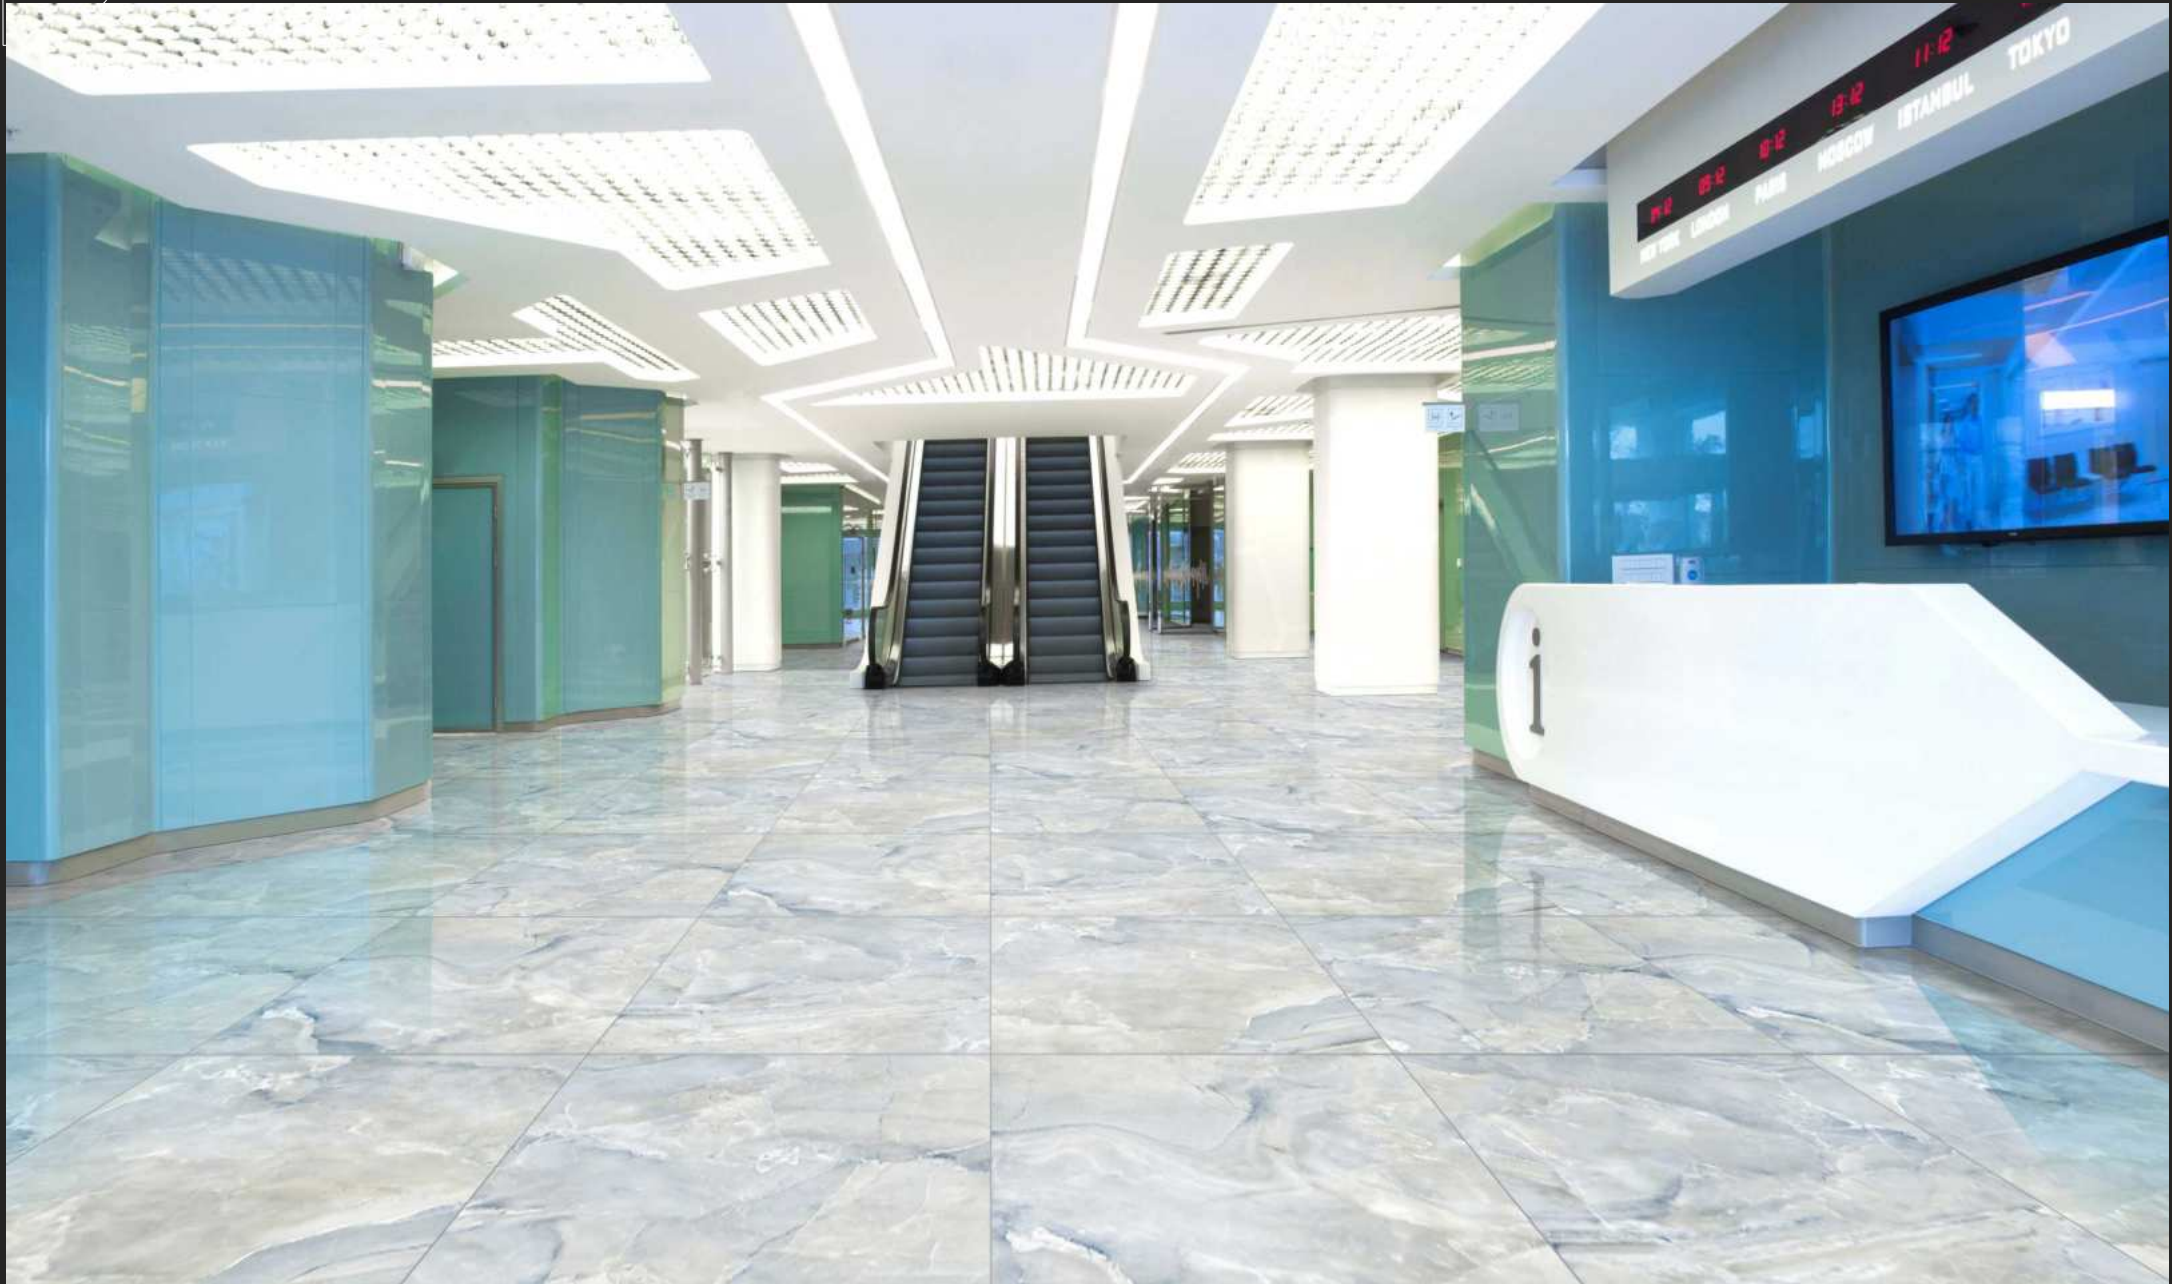

ARMANI CREMA

ARMANI BROWN

Floor Tile - AMORA BLUE | Size - 600x600mm | Finish - Polished