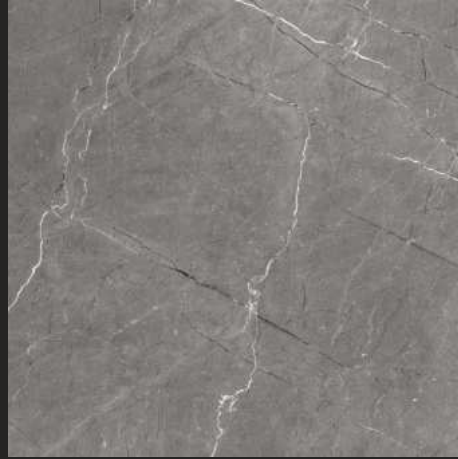

FINISH : POLISHED

SIZE :
600X600MM

GLOSSY
COLLECTION