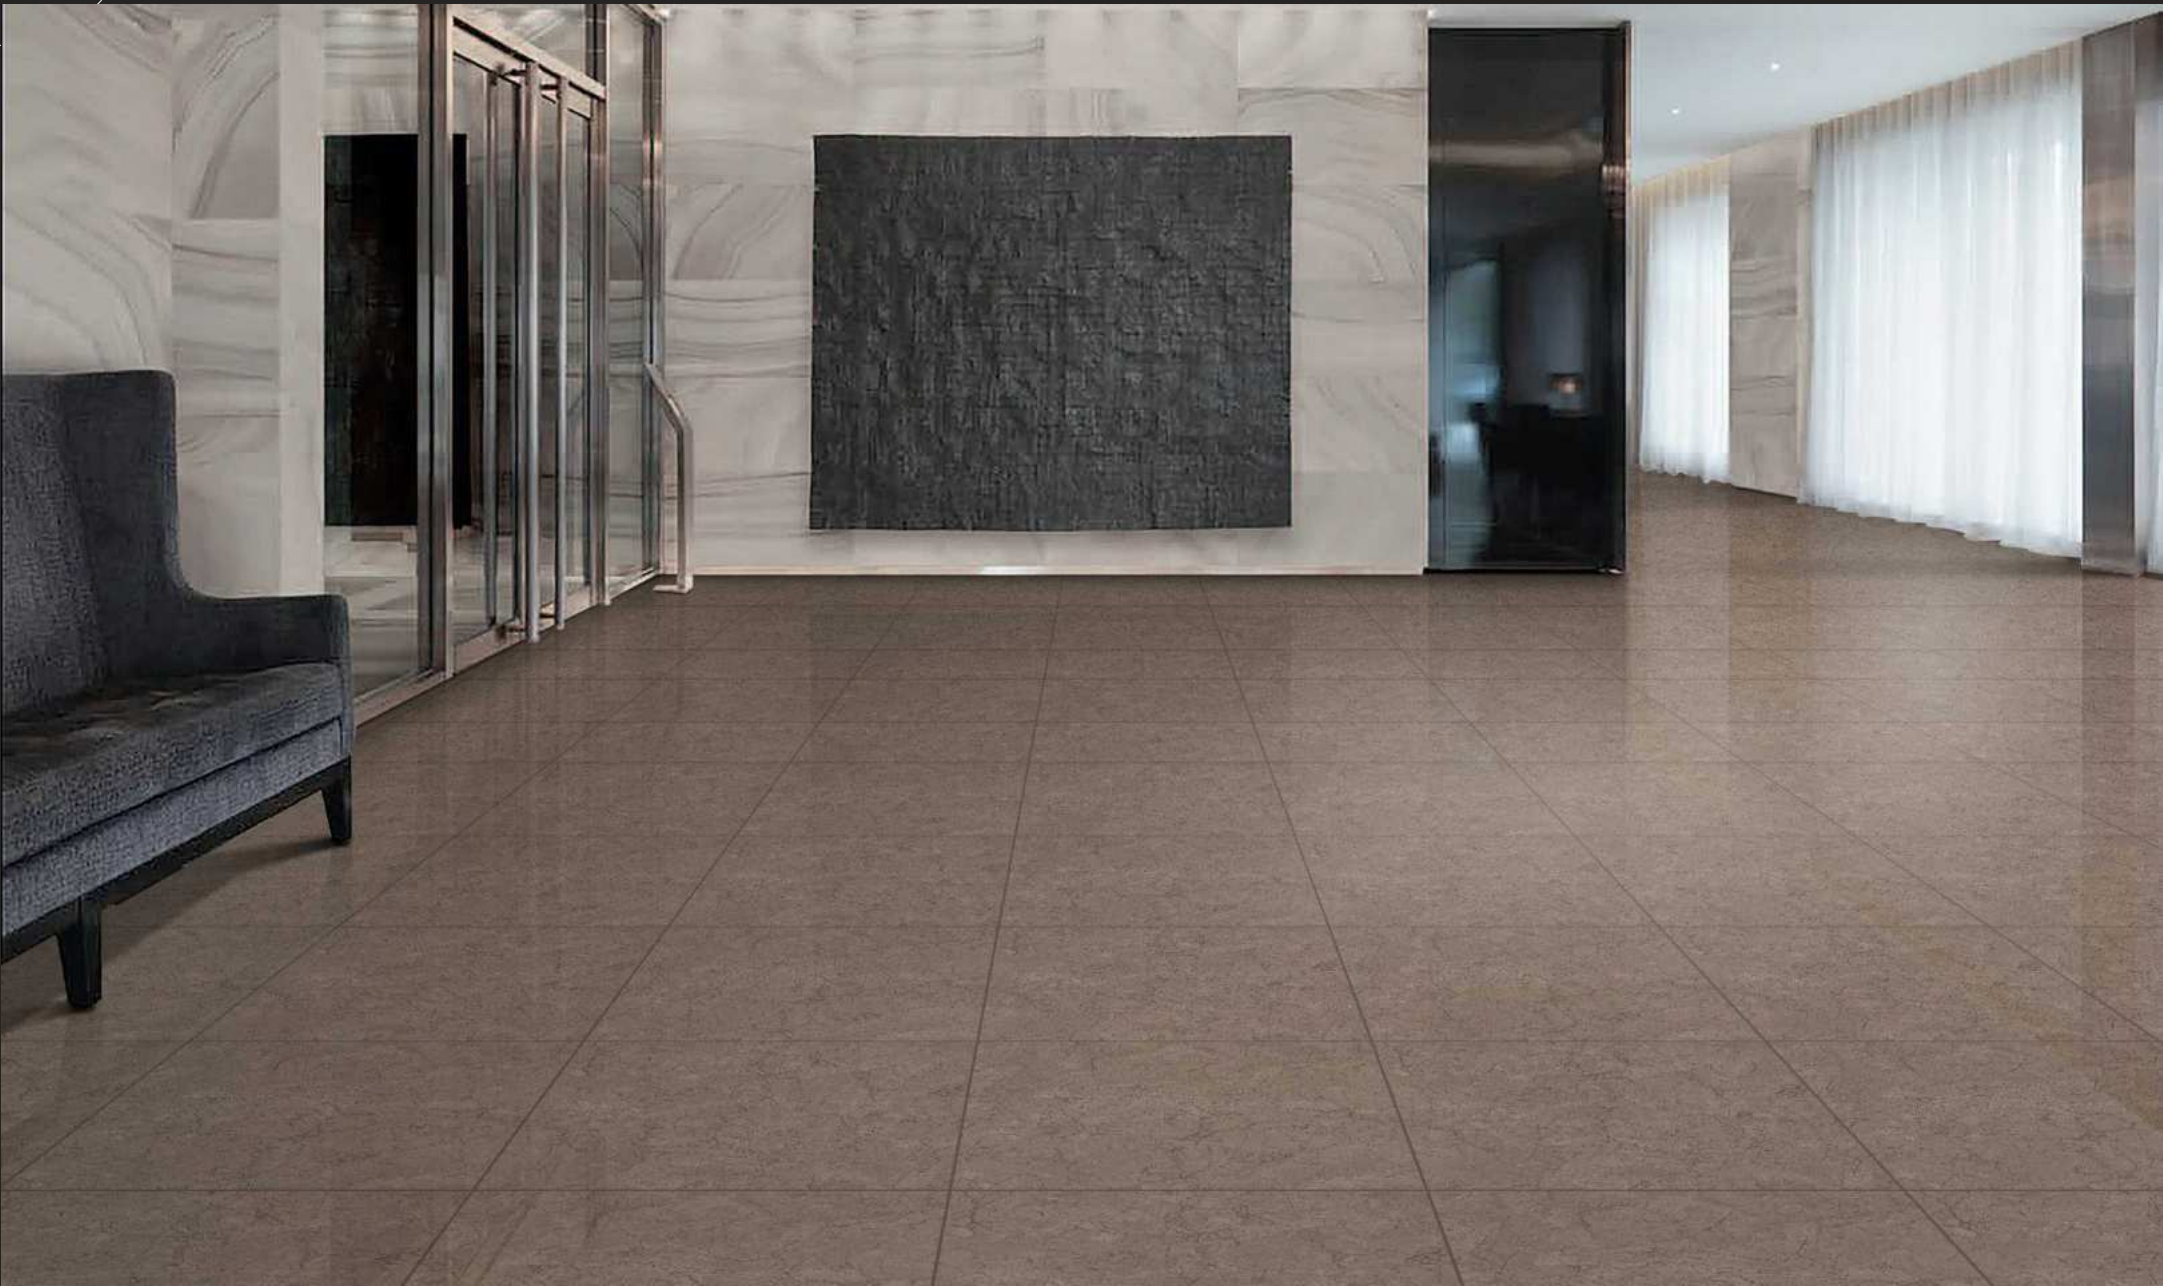

GLACIER BEIGE

GLACIER BROWN

GLACIER CHOCO

FINISH : POLISHED

SIZE :
600X600MM

GLOSSY
COLLECTION

Floor Tile - **GLACIER CHOCO** | Size - 600x600mm | Finish - Polished

INFADOR CREMA