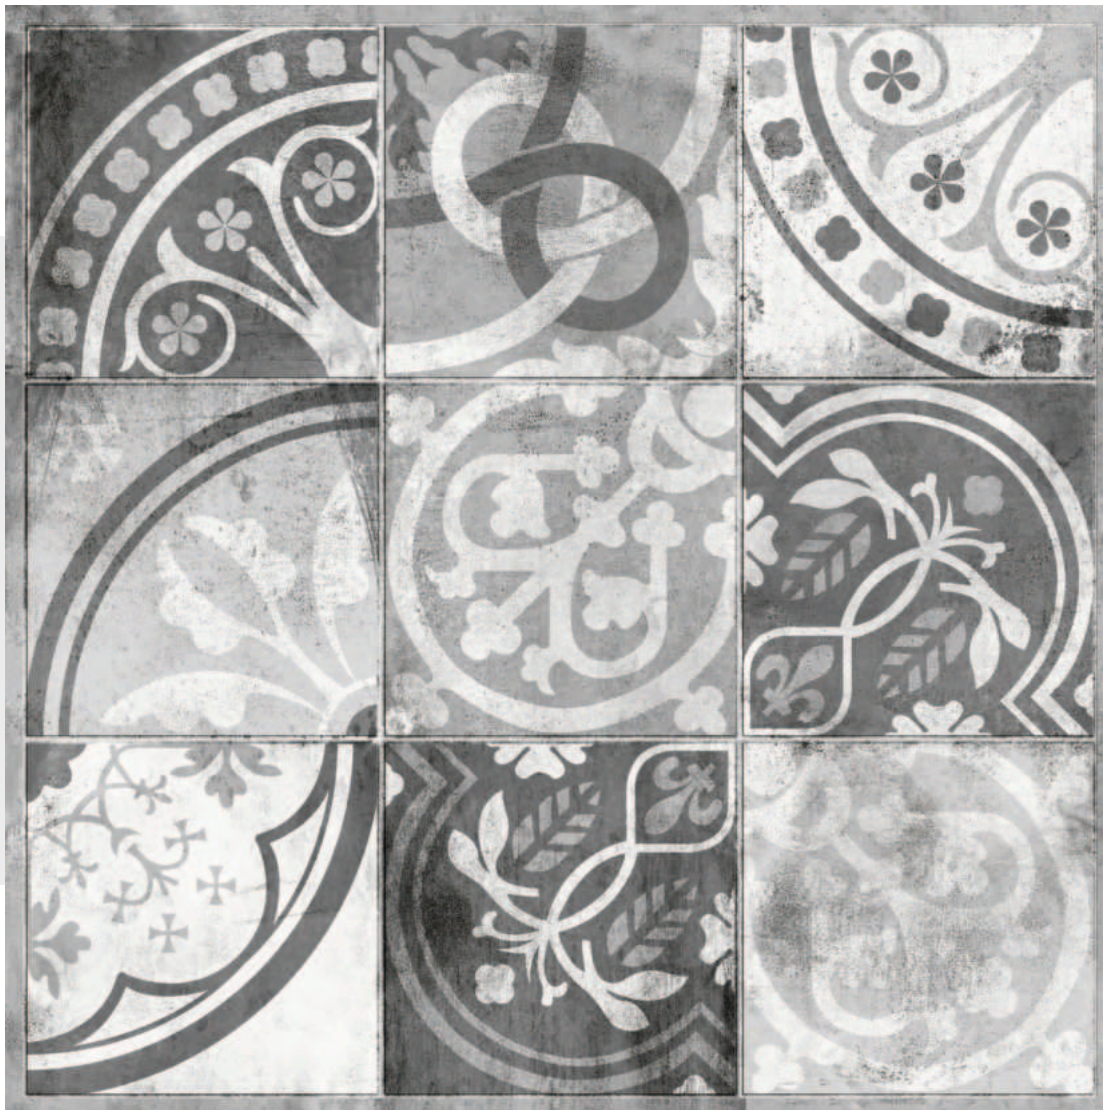

M - 008

6 0 0 x 6 0 0 m m

MOROCCAN
COLLECTION