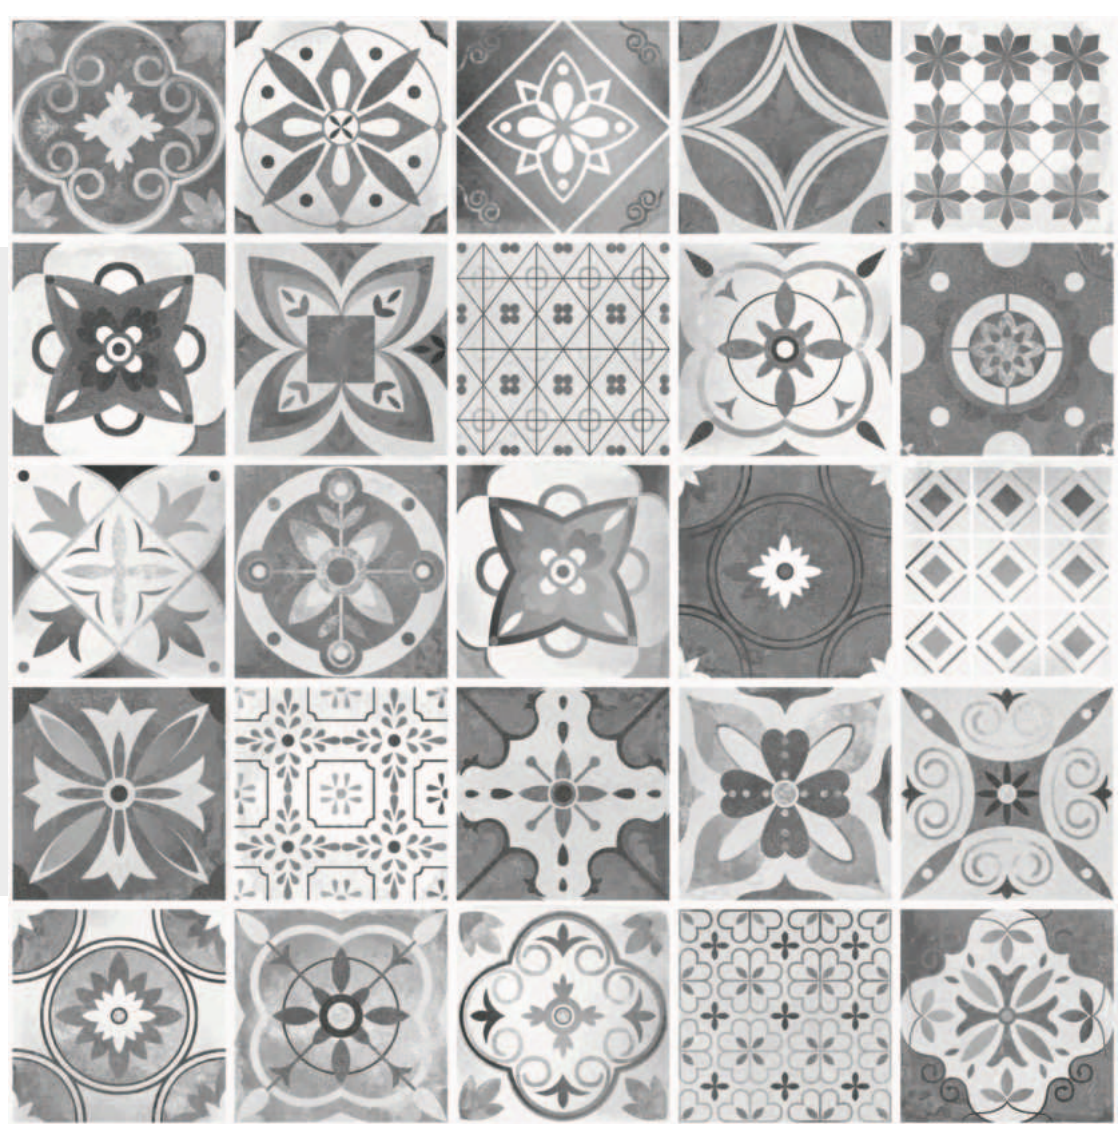

M - 005

6 0 0 x 6 0 0 m m

MOROCCAN
COLLECTION