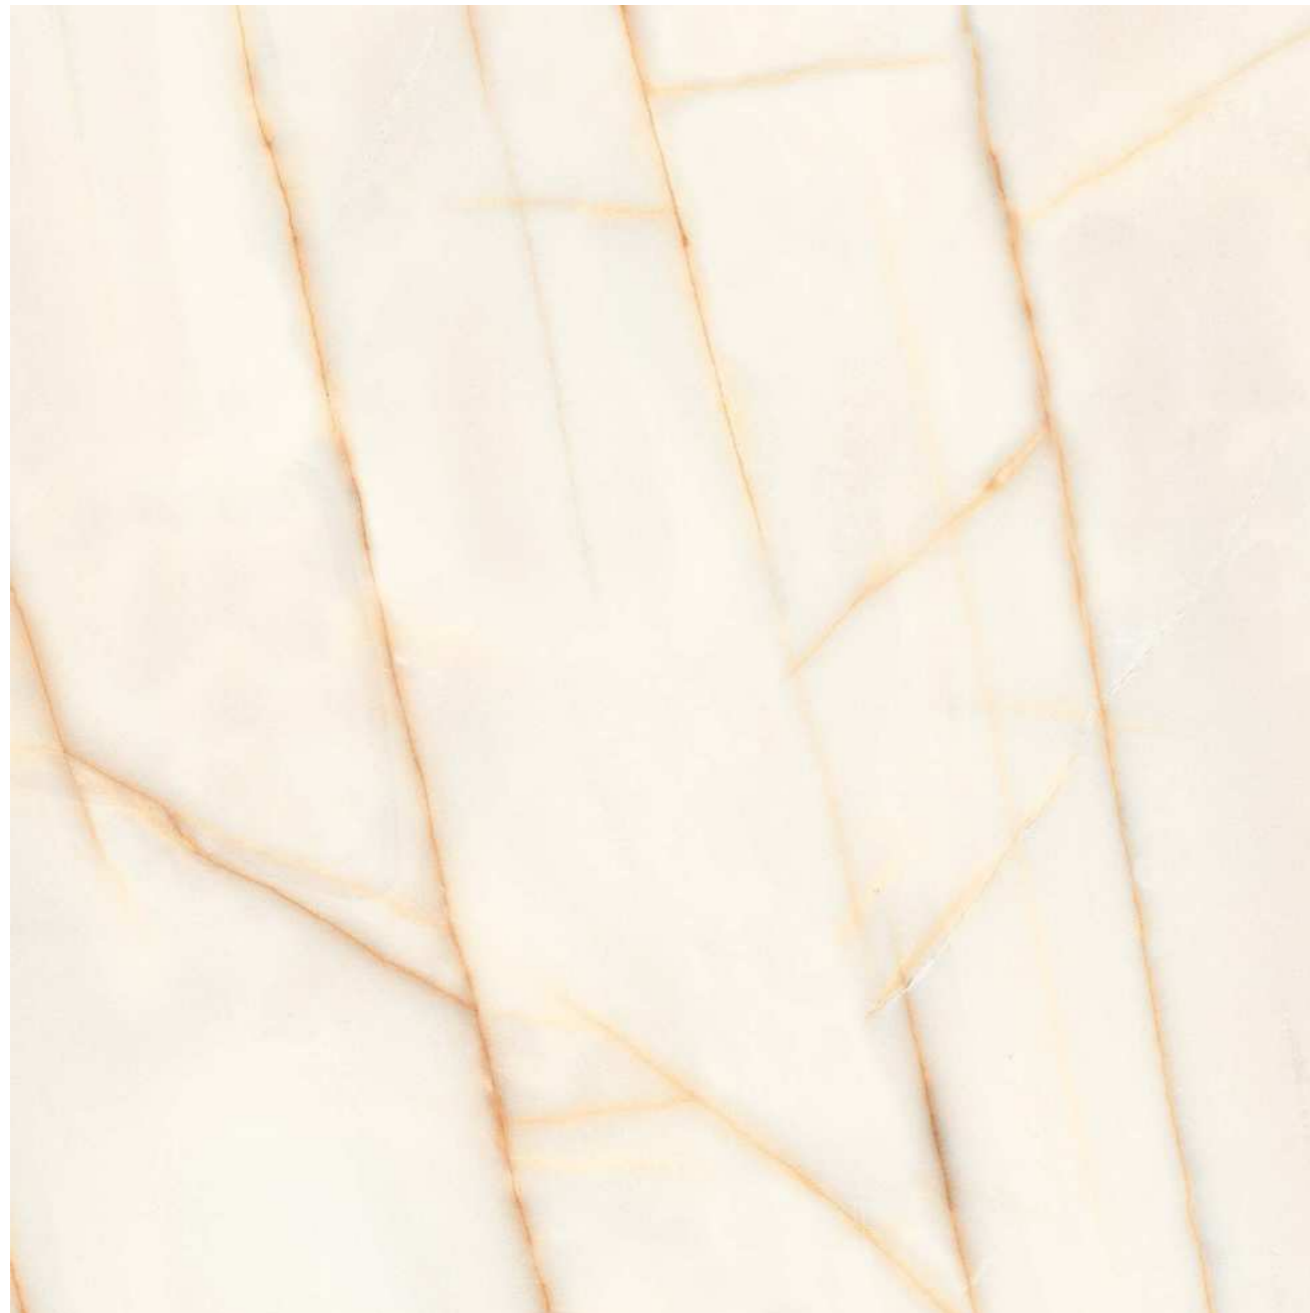

MOSCOW
COLLECTION

SIZE :
600x600mm

FINISH :
GLOSSY

JASMINE CREMA