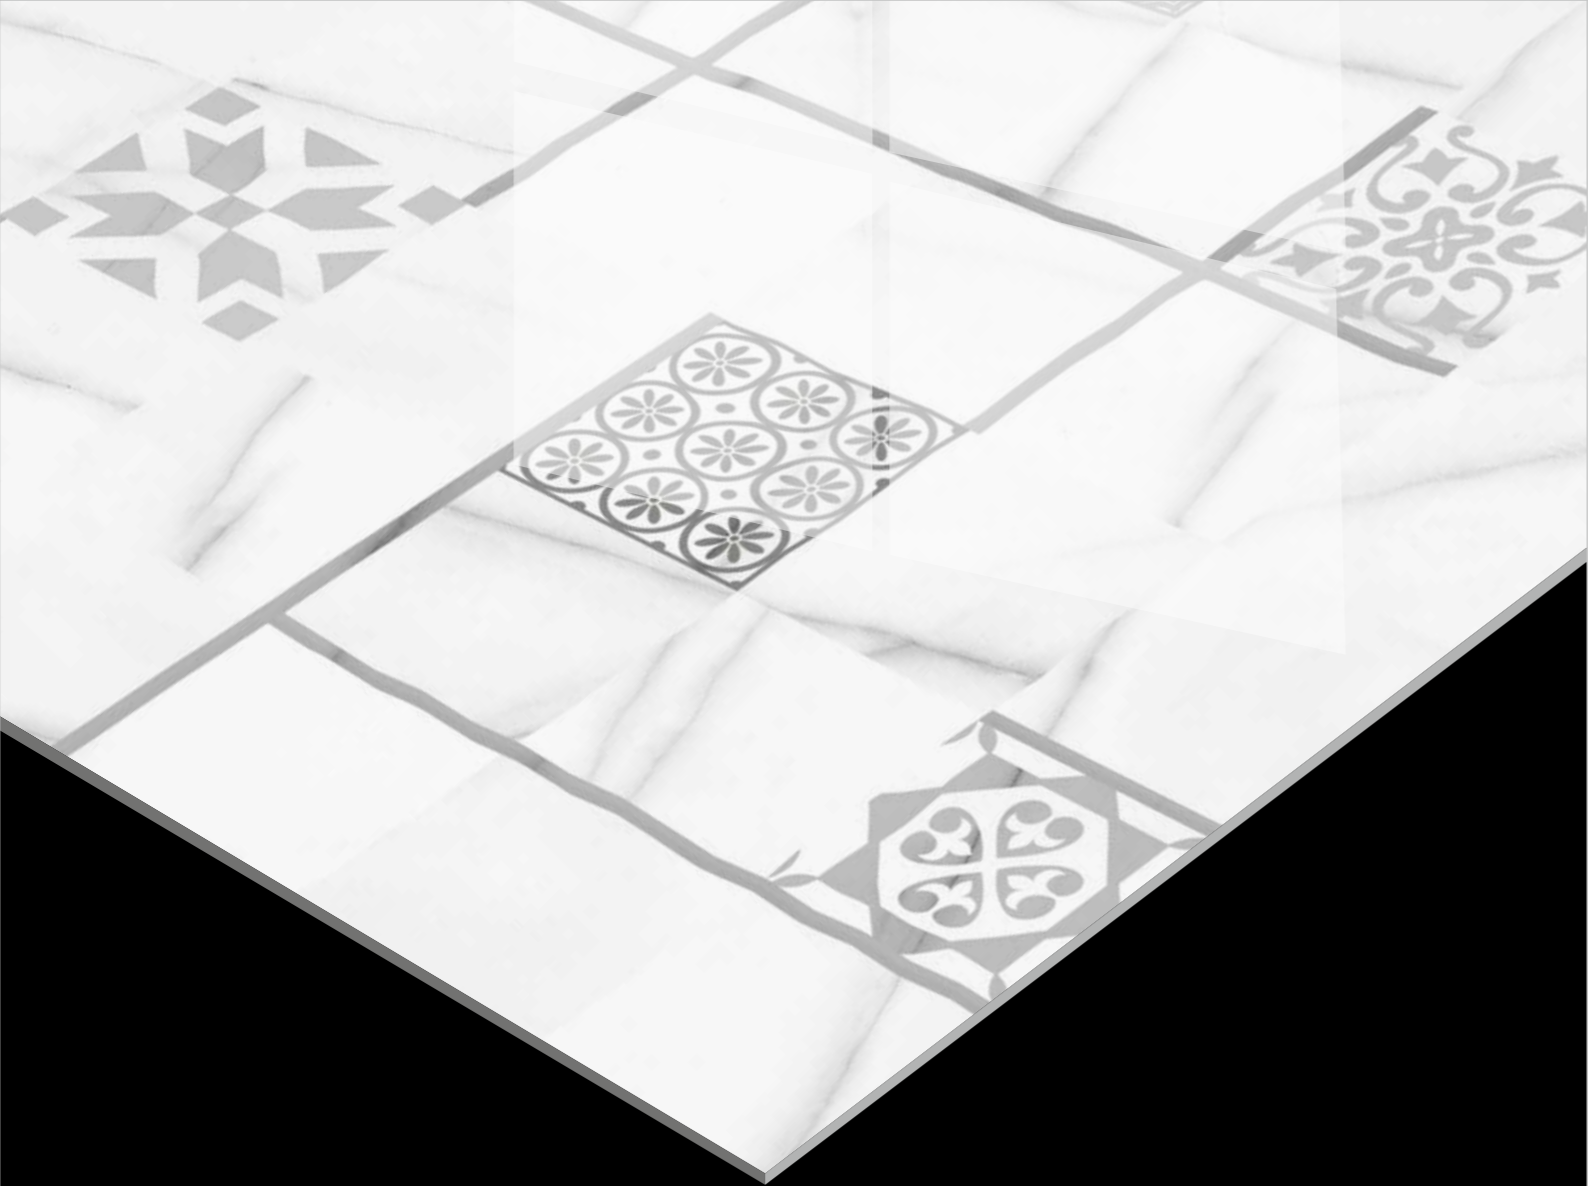

TECH- NICAL SPACES

FEATURES

 Long Durability	 Easy to Clean	 Impact Resistance	 Frost Resistance	 Low Water Absorption	 Dimensional Stability
 Hygienic Surface	 Fire Resistance	 Chemical Resistance	 Easy Installation	 Thermal Shock Resistance	 Crazing Resistance

 Residential	 Commercial Building	 Hotel, Café & Restaurant	 Gymnasium
 Hospital	 Airport	 Hall & Corridor	 Super Market & Mall
 School & College	 Industry	 Spa & Wellness Centres	 Religious Place