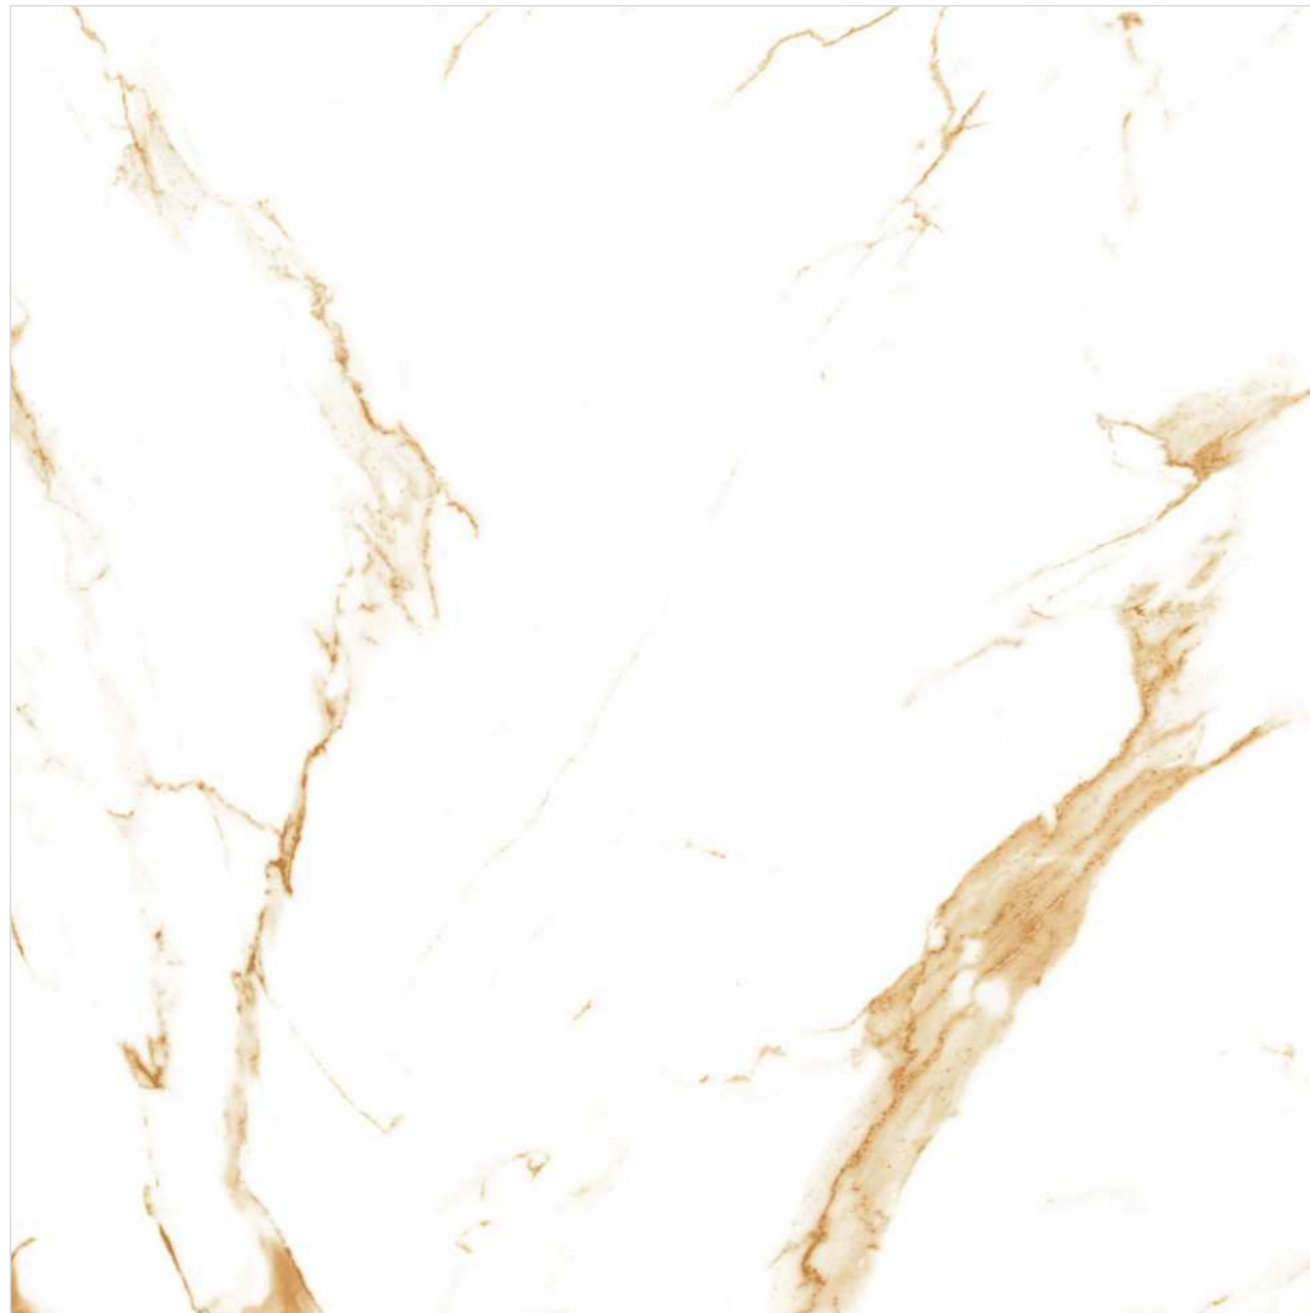

SIZE :
600x600mm

FINISH :
POLISHED

MOSCOW
COLLECTION

SIZE :
600x600mm

FINISH :
GLOSSY

TUNDRA GOLD

TUNDRA GOLD DECOR

Use for
Wall