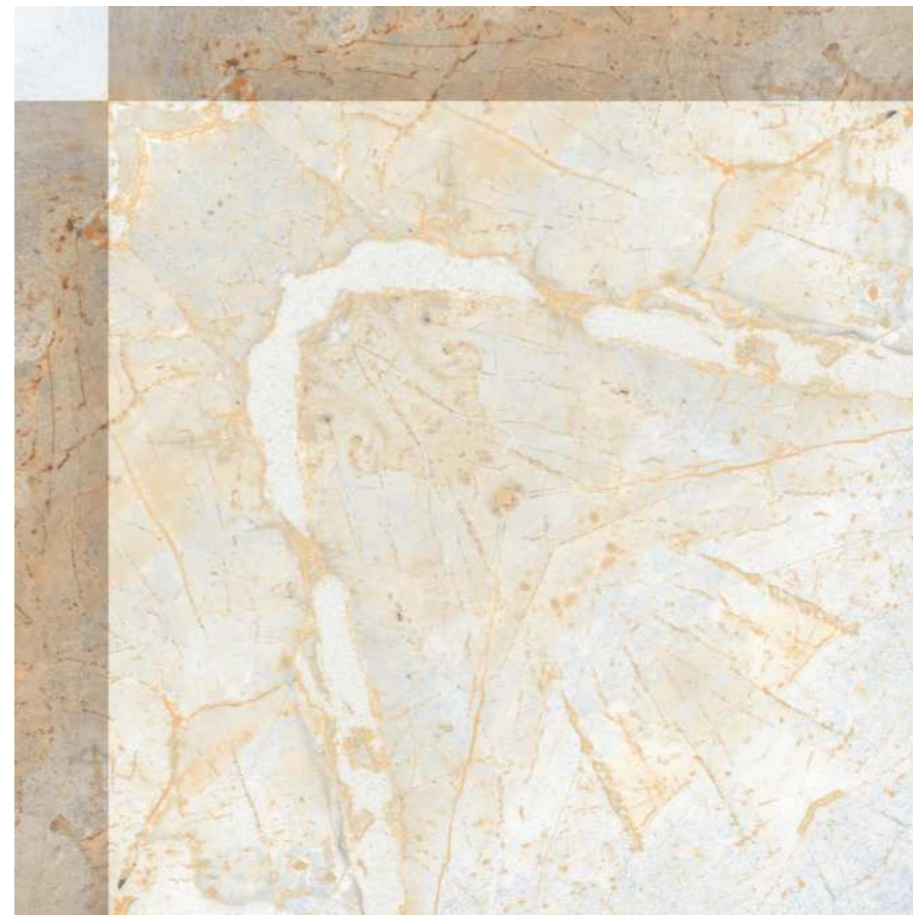

MOSCOW
COLLECTION

SIZE :
600x600mm

FINISH :
GLOSSY

EBULE CREMA

EBULE BROWN DECOR

EBULE BROWN

Use for
Wall

Use for
Floor