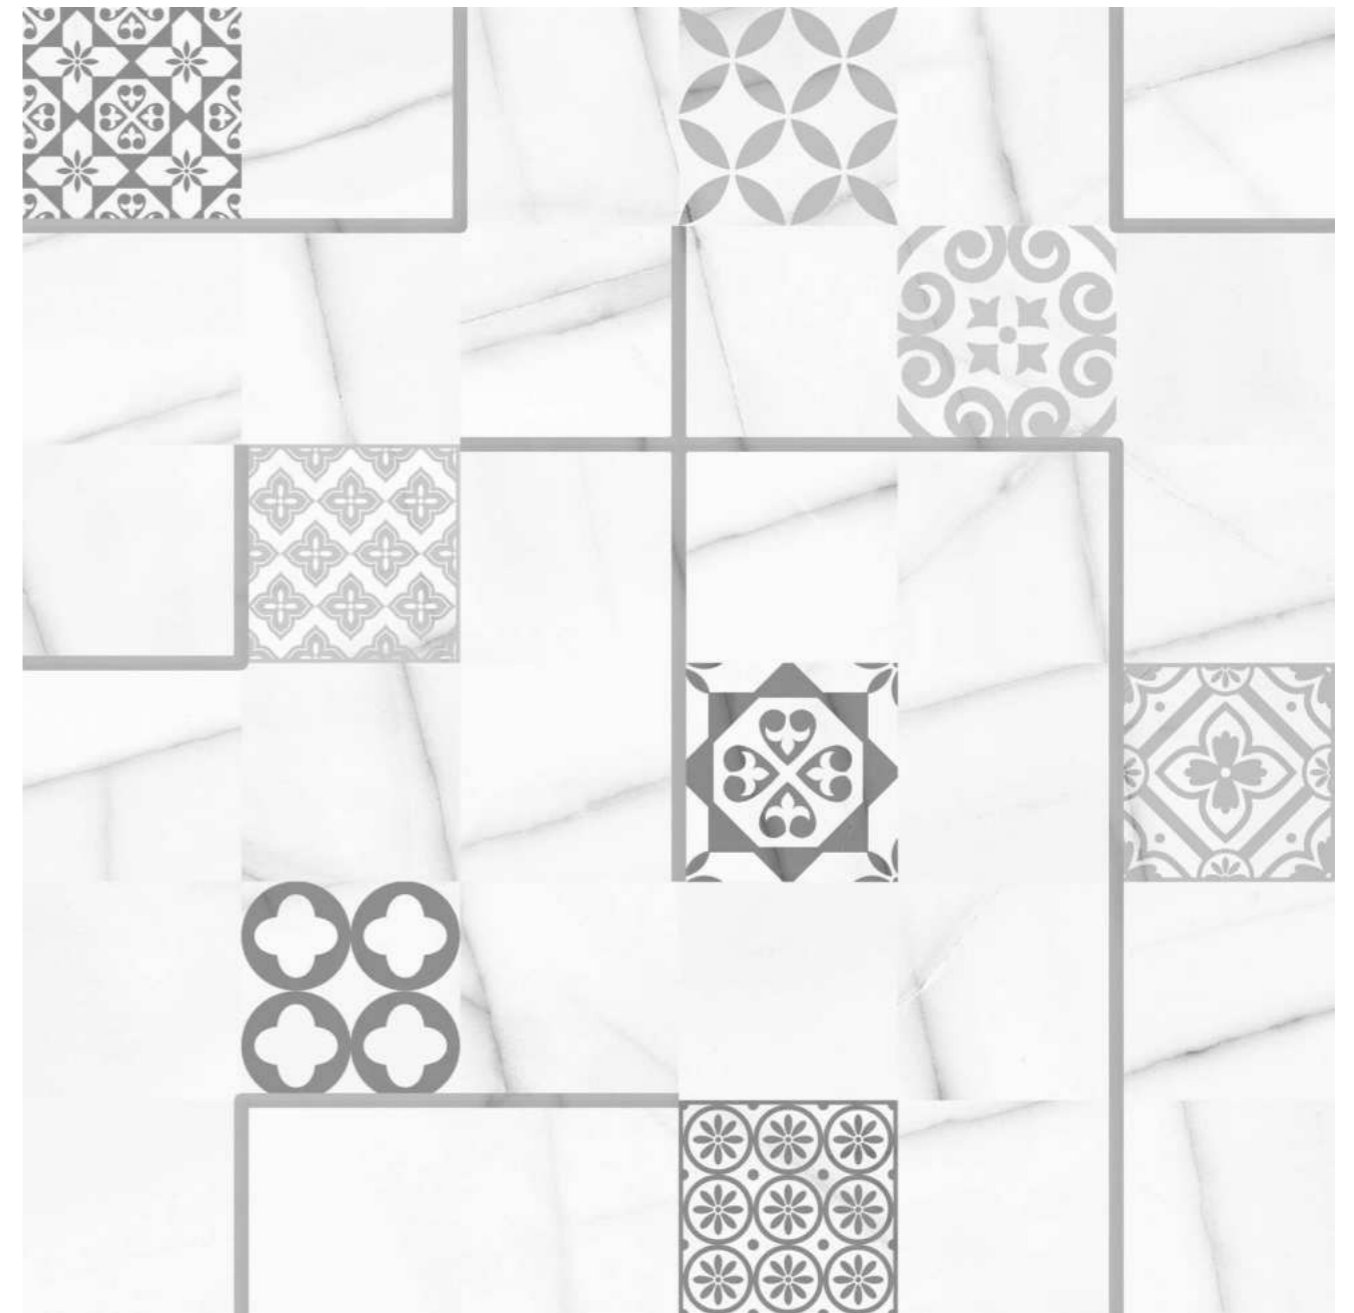

JASMINE WHITE DECOR

Use for
Wall

Use for
Floor

4mm Spacer
Recommended