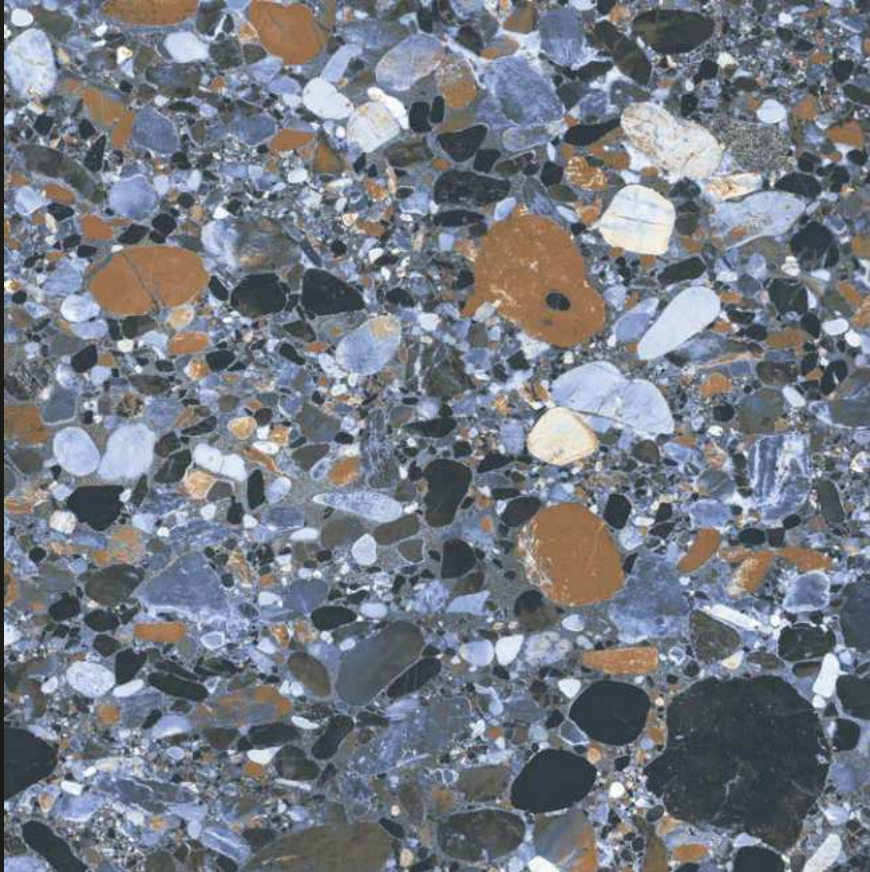

Terrazzo

COLLECTION

Terrazzo 1023

600x
600mm

Matt
Finish

Random
design