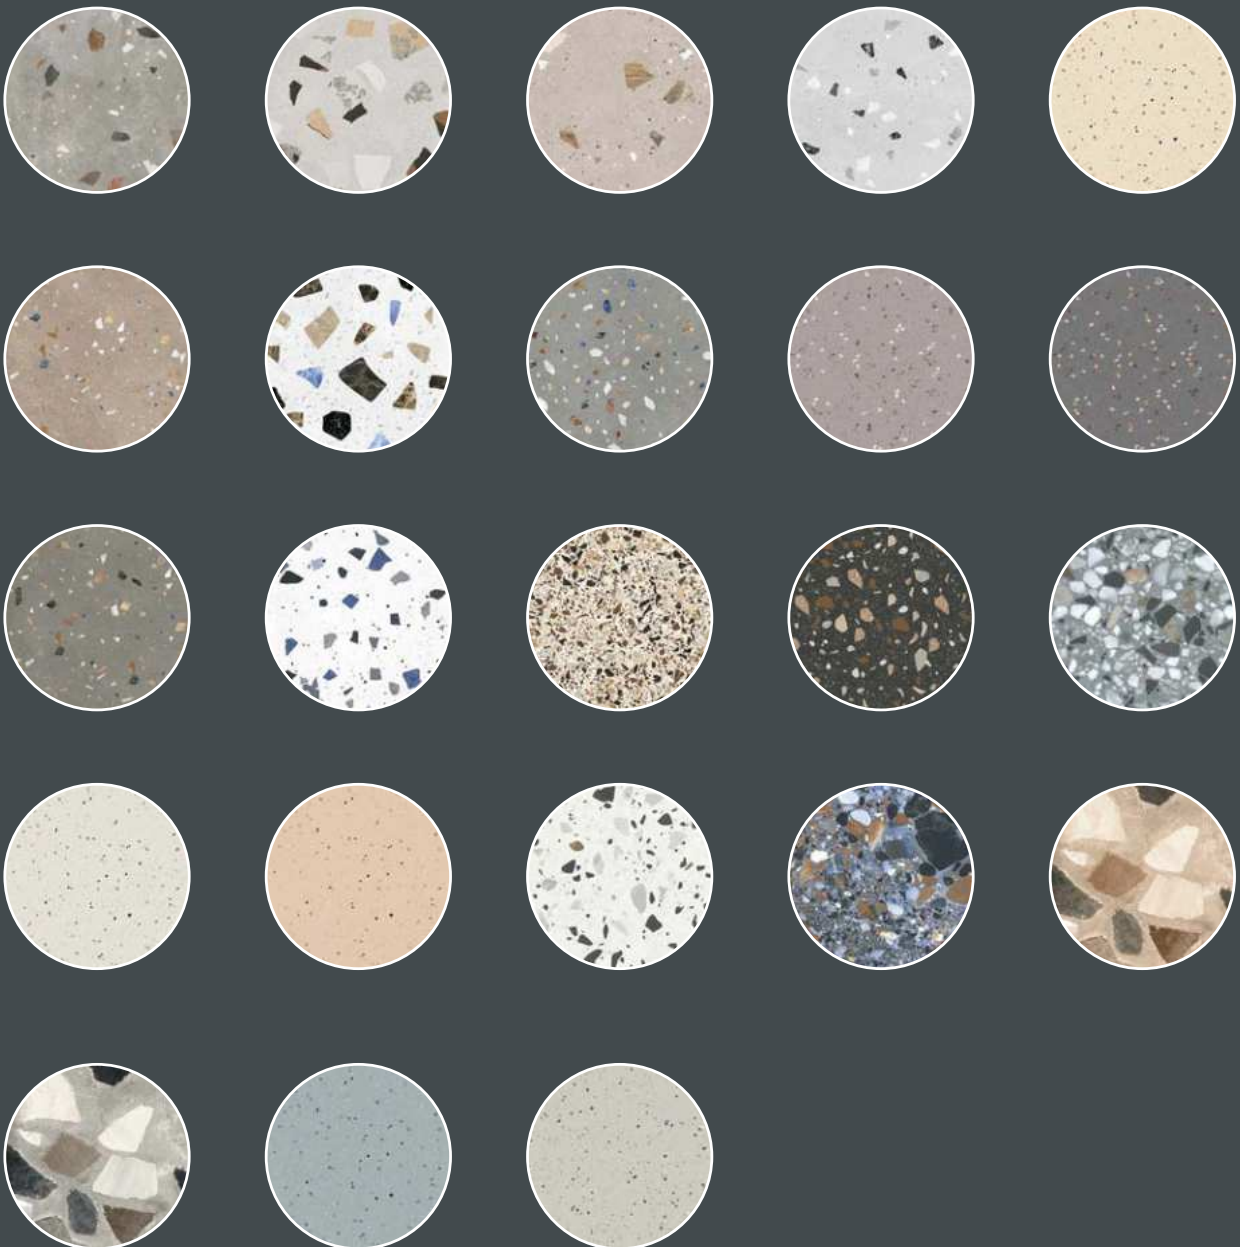

all the
COLORS & PATTERNS
under one roof

**Matt
Series**