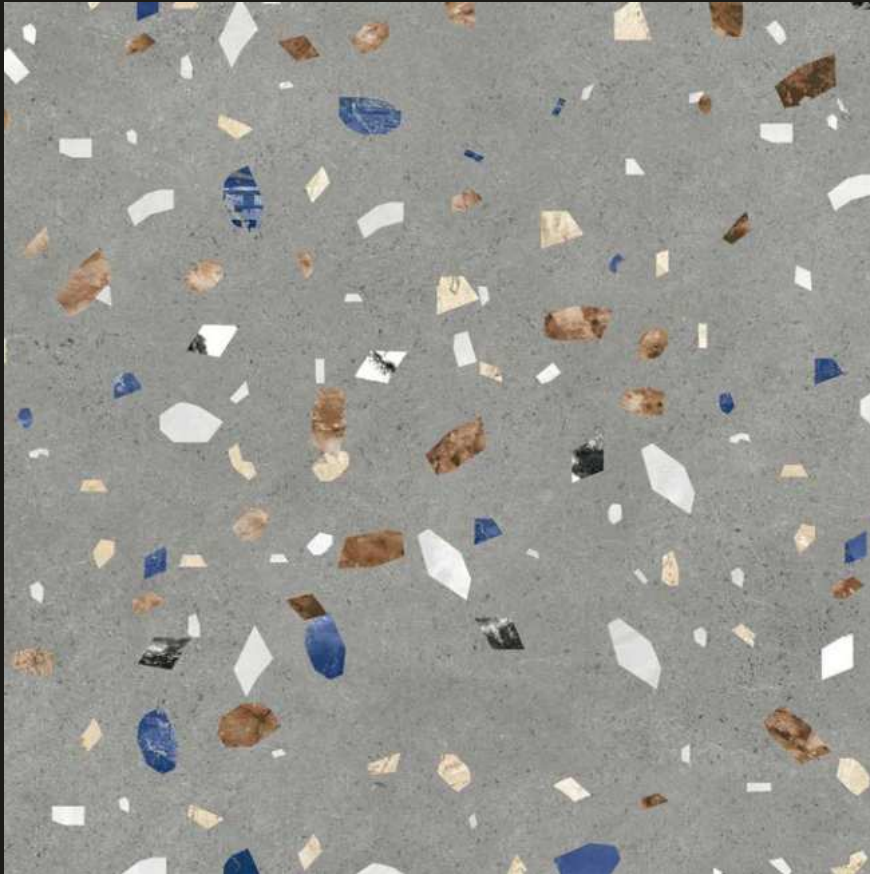

Terrazzo

COLLECTION

Terrazzo 1012

600x
600mm

Matt
Finish

Random
design