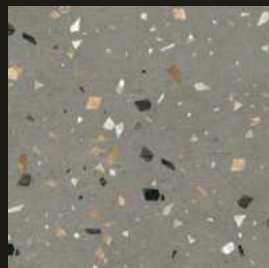

Easy to
clean

Frost
Resistance

Fire
Resistance

Chemical
Resistance

Low Water
Absorption

Dimensional
stability

Easy
Installation

Cracking
Resistance