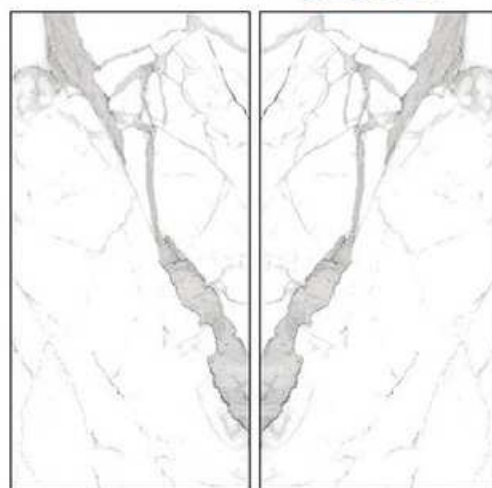

CONCEPT OF BRECCIA - BOOK MATCH

800 x 1600 mm

BRECCIA - A & B

8000 x 16000

GLOSSY

BOOK-MATCH

TOUCH
FOR
360

800 x 1600 mm

CONCEPT OF STATUARIO VENETIAN - BOOK MATCH

800 x 1600 mm

STATUARIO VENETIAN - A & B

8000 x 16000

GLOSSY

BOOK-MATCH

TOUCH
FOR
360

Packing Detail :