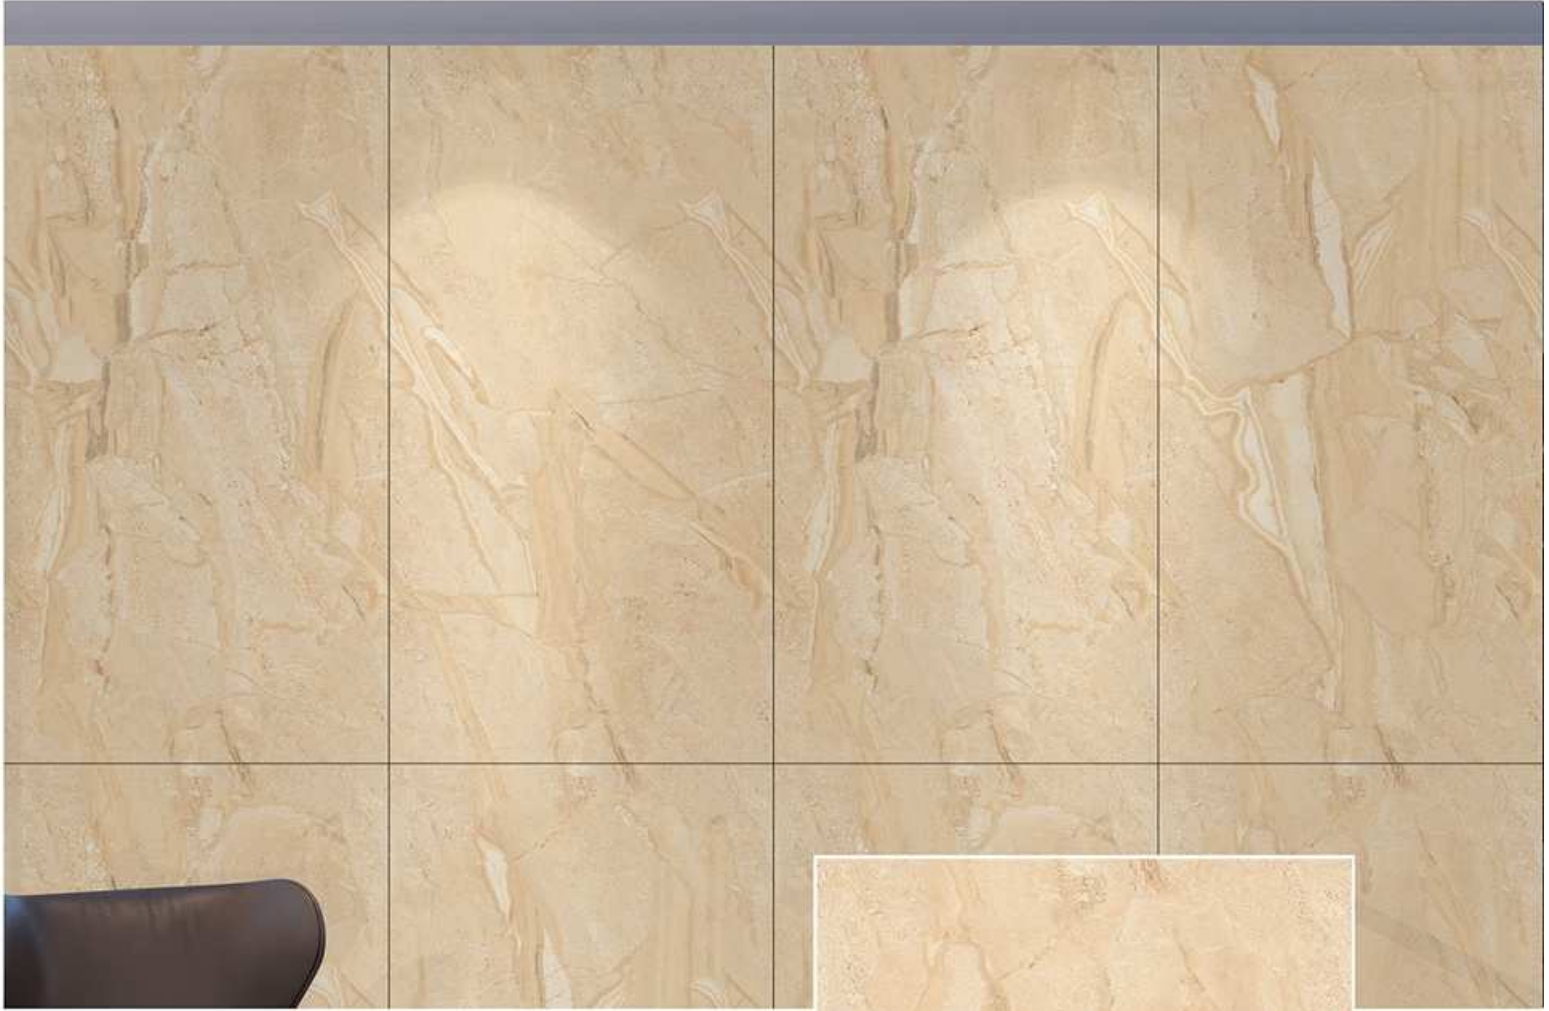

GLOSSY

RANDOM

800 x 1600 mm

DYNA DESERT - ENDLESS

GLOSSY

RANDOM

800 x 1600 mm

FRENZY WHITE - ENDLESS