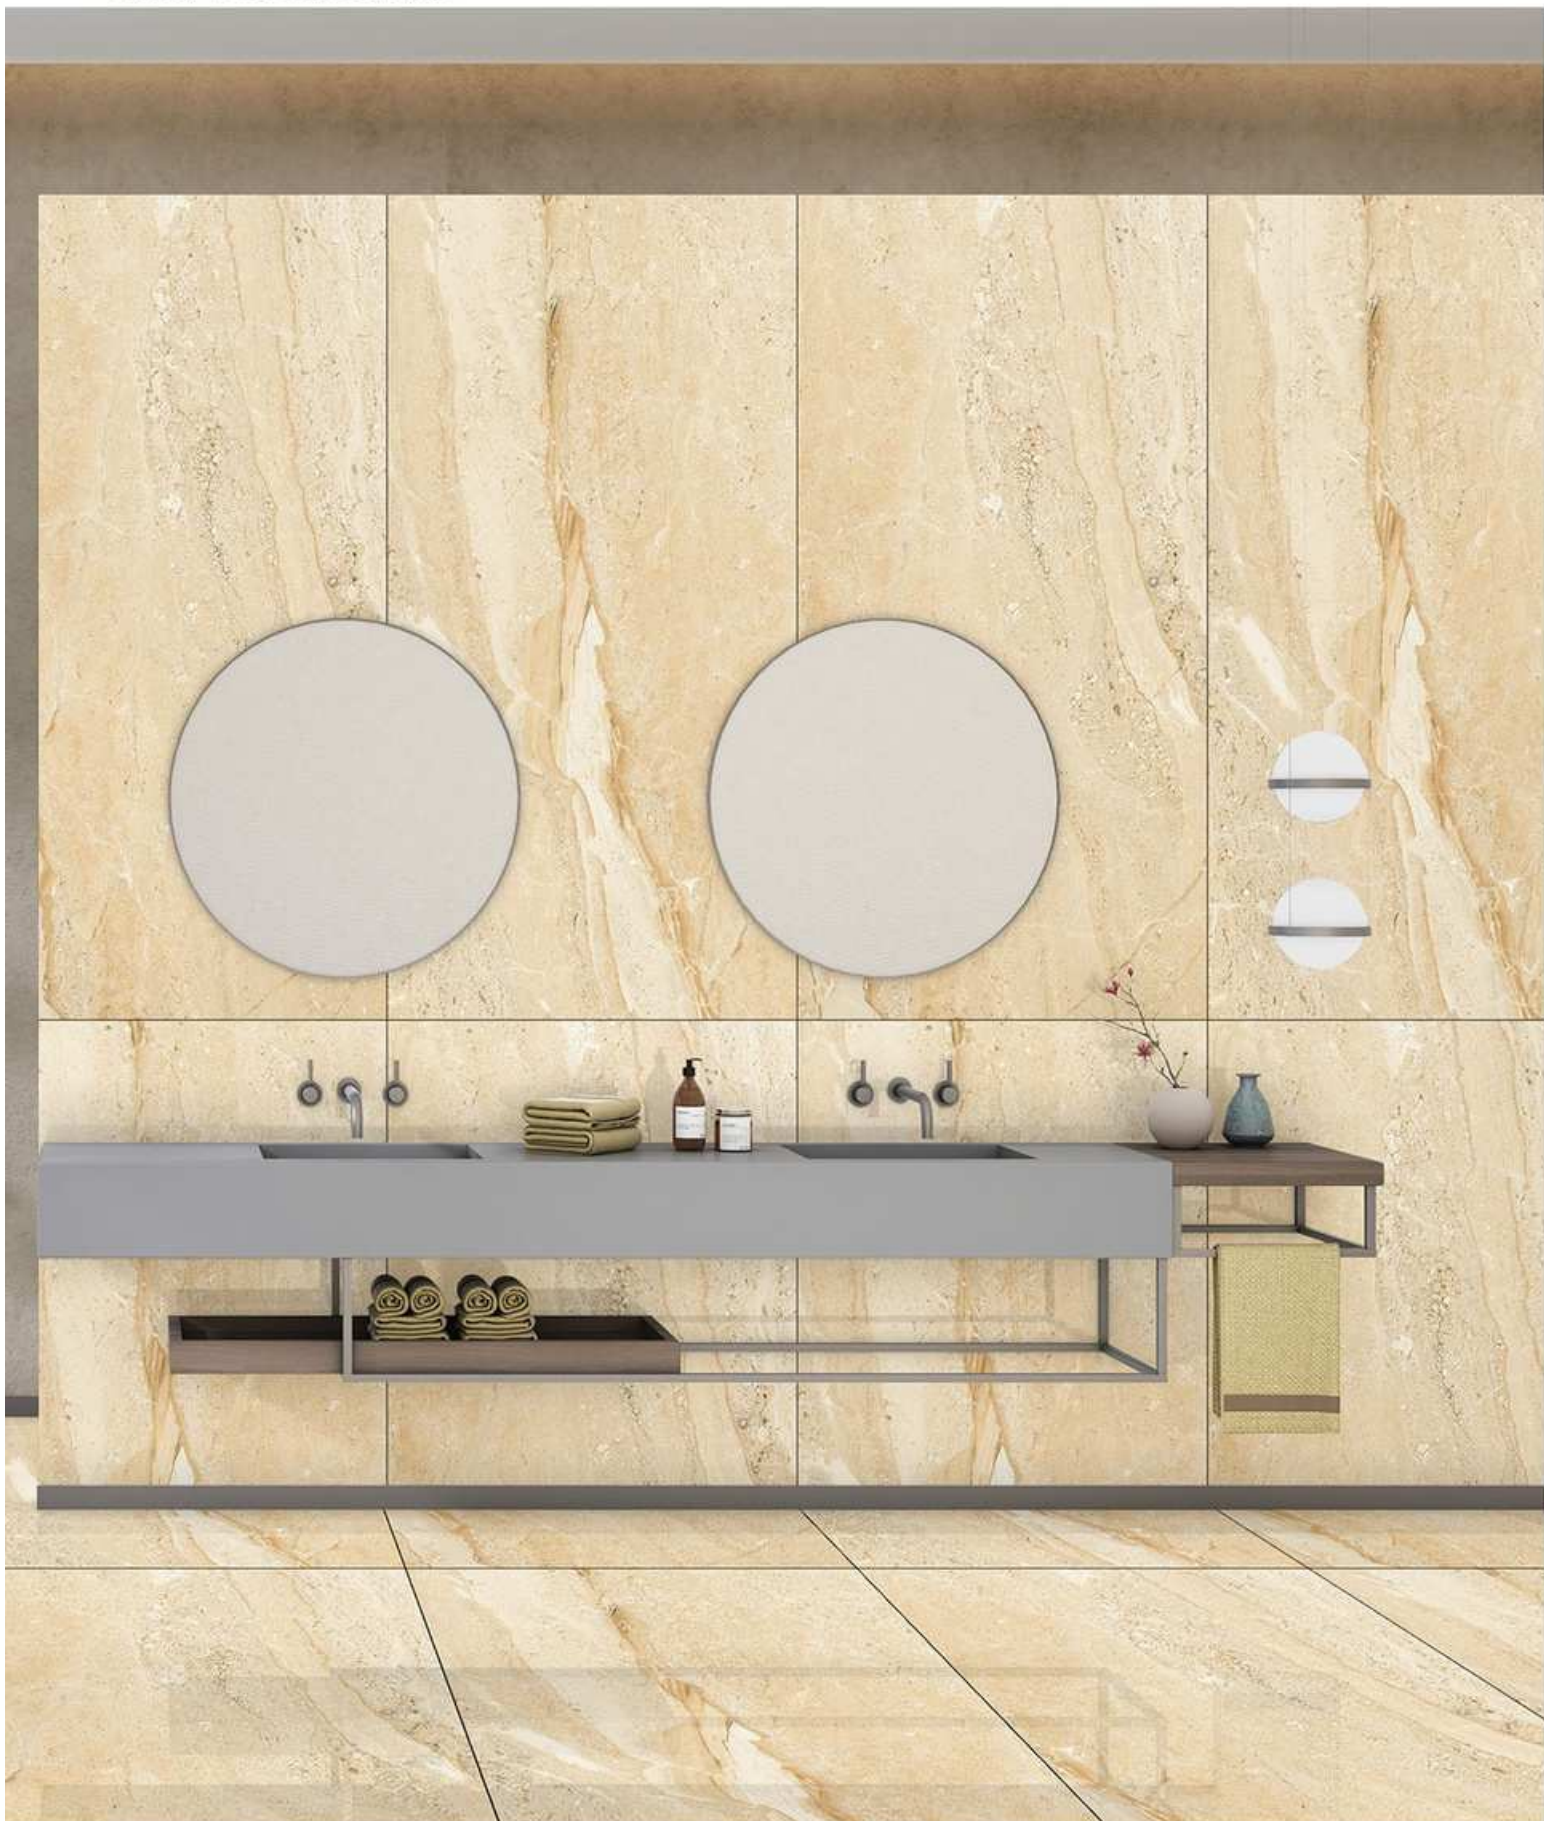

DYNA COUNT

GLOSSY

RANDOM

800 x 1600 mm

CONCEPT OF DYNA DELICATE

800 x 1600 mm

DYNA DELICATE

8000 x 16000