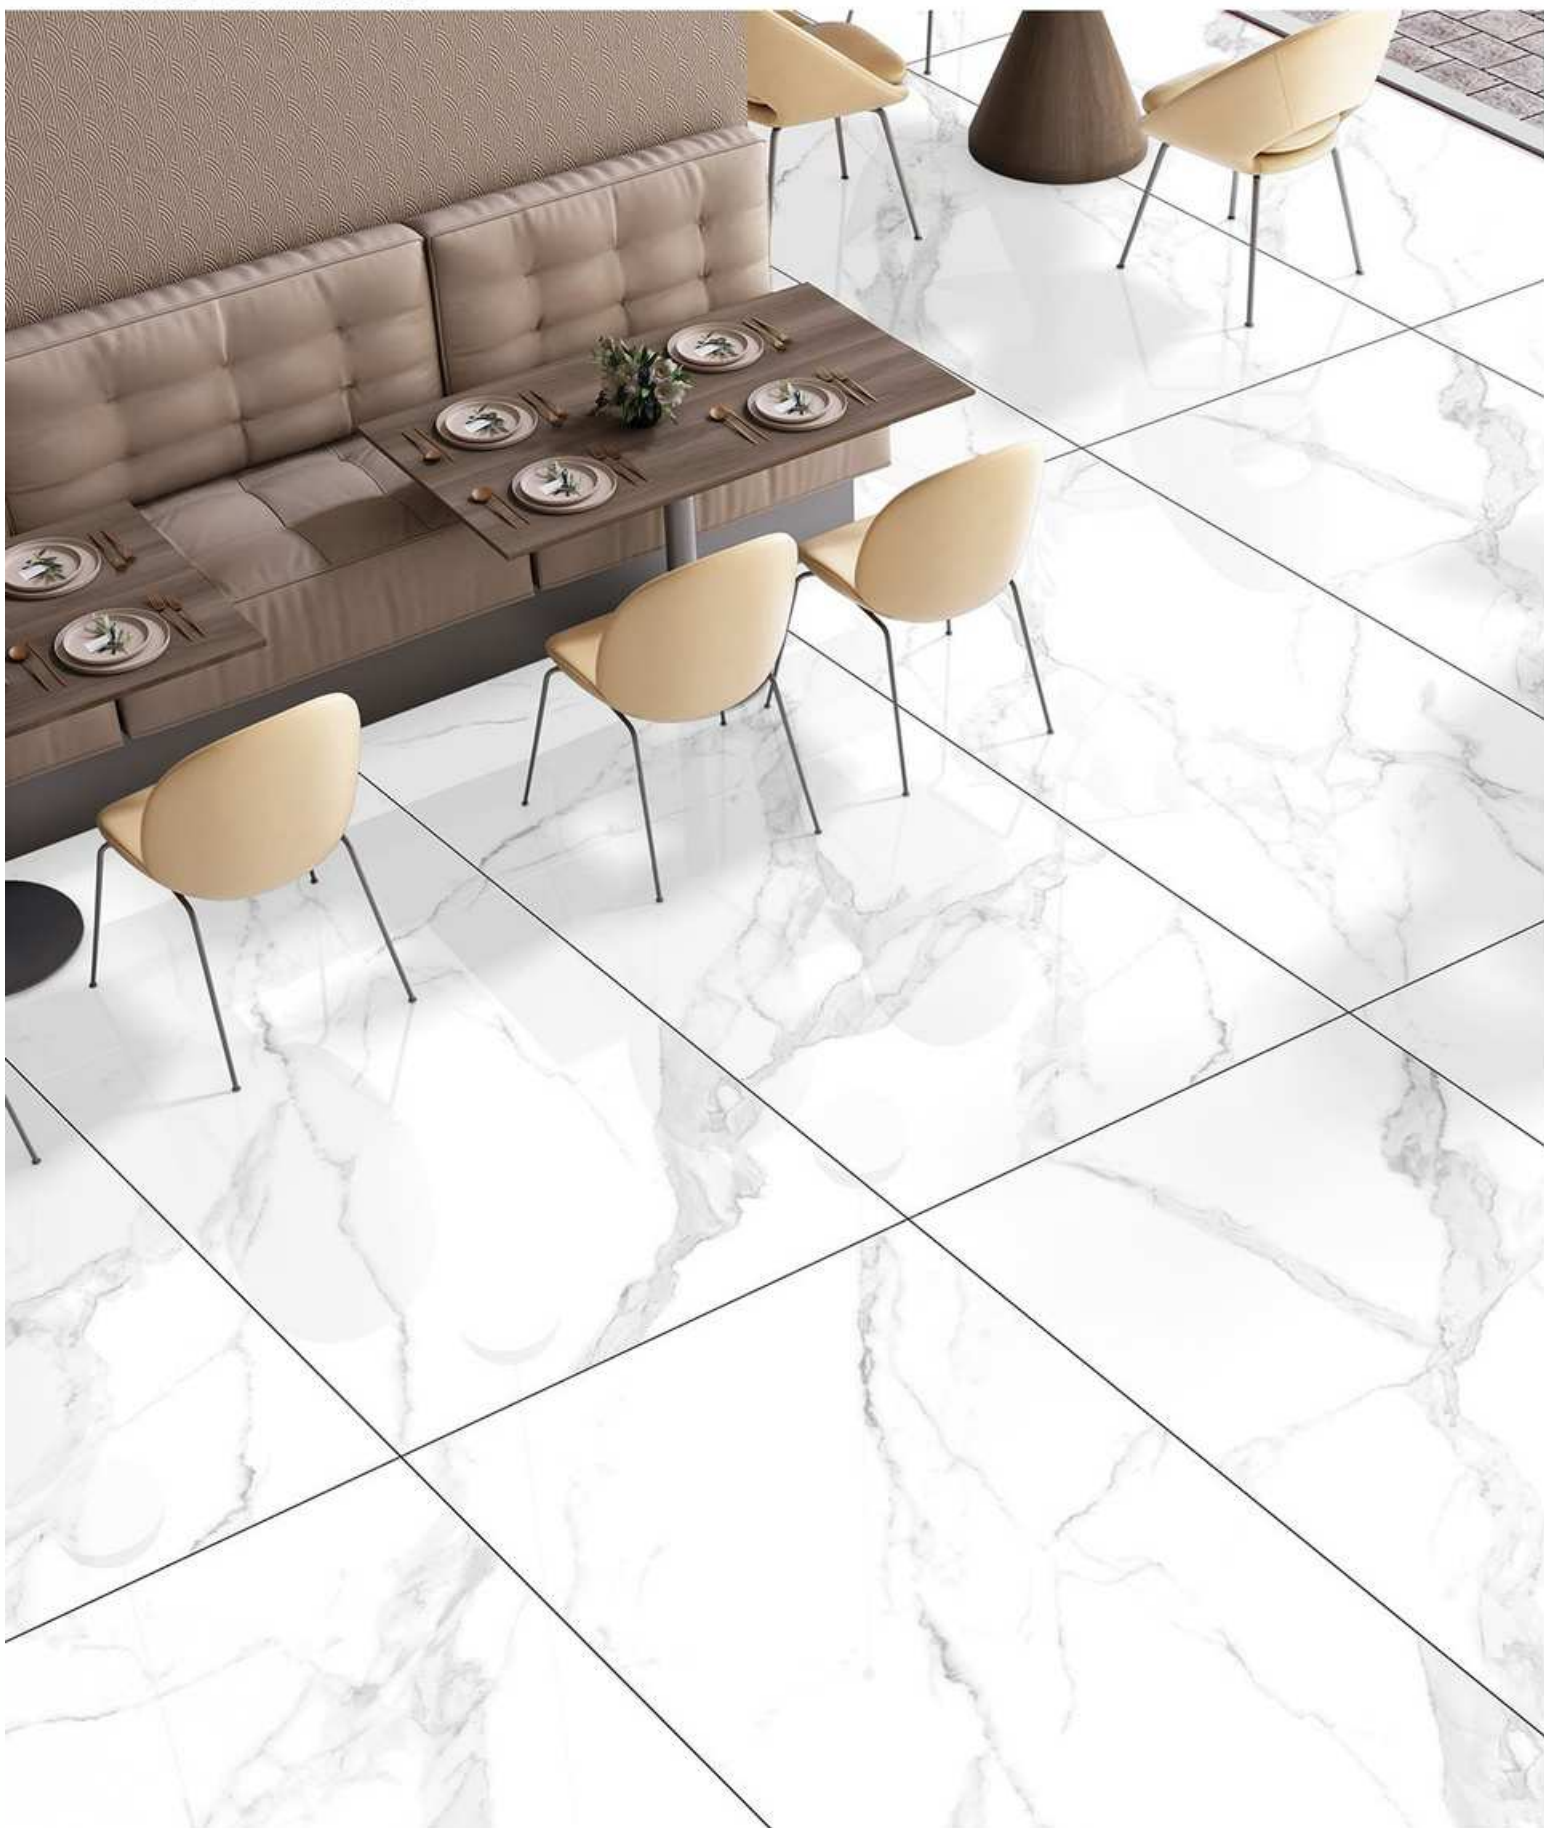

800 x 1600 mm

CONCEPT OF GRISIAL GREY