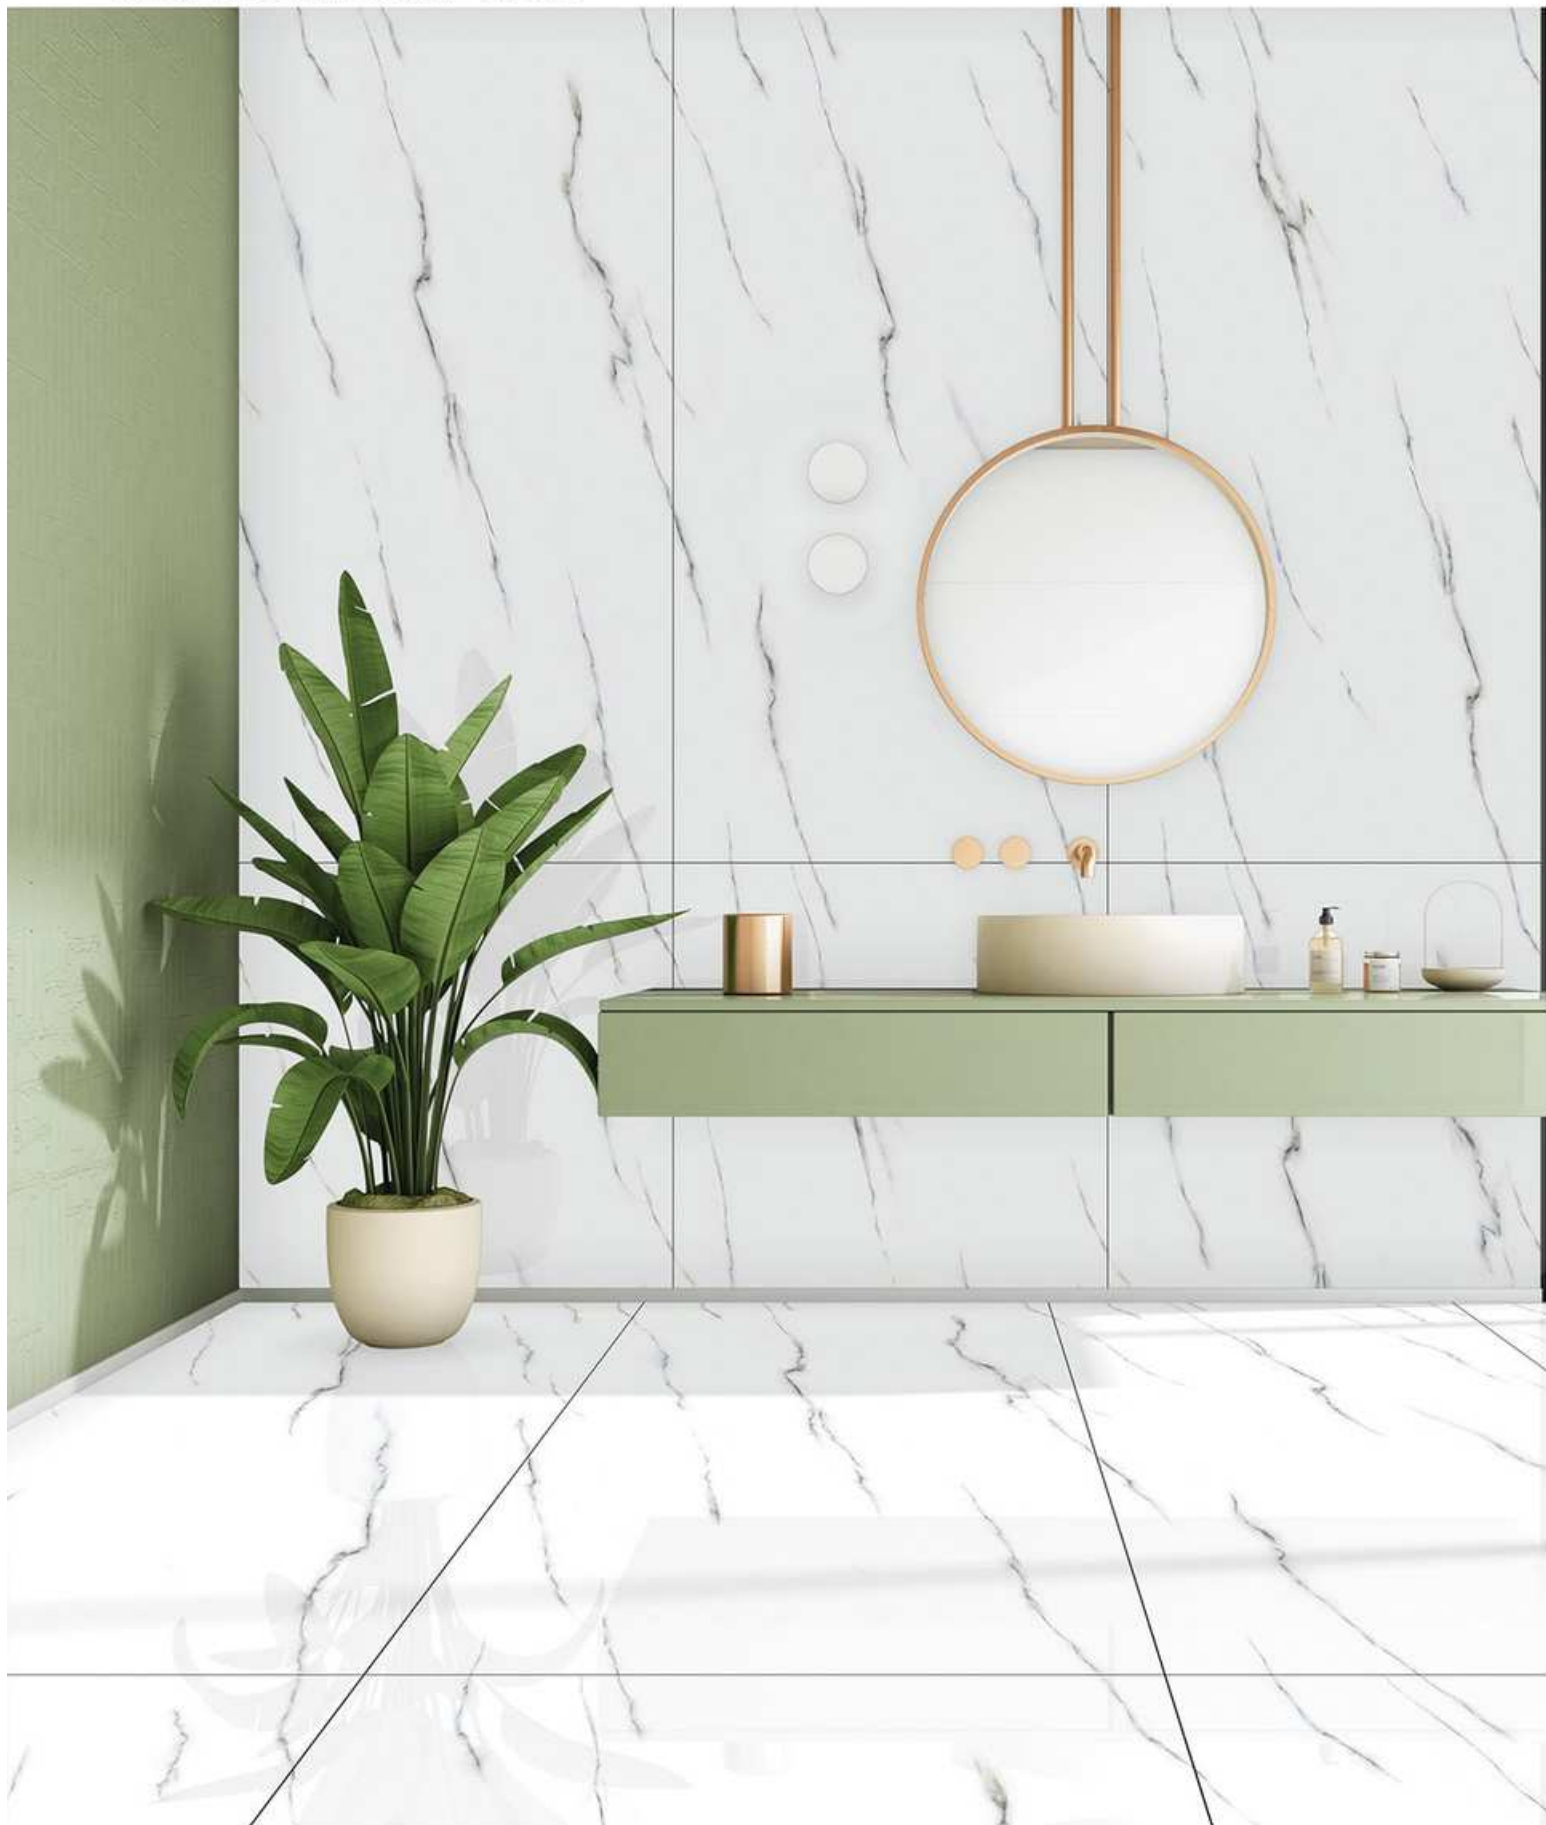

RANDOM

800 x 1600 mm

LEROX GREY - ENDLESS

GLOSSY

TOUCH
FOR
360

RANDOM

800 x 1600 mm

MARBLE MACRON - ENDLESS

GLOSSY

RANDOM

TOUCH
FOR
360

800 x 1600 mm

CONCEPT OF MAXIMUS WHITE - ENDLESS

800 x 1600 mm

MAXIMUS WHITE - ENDLESS

8000 x 16000

GLOSSY

RANDOM

TOUCH
FOR
360

800 x 1600 mm

MORGAN WHITE - ENDLESS

GLOSSY

RANDOM

800 x 1600 mm

NEO GREY - ENDLESS

NEW

GLOSSY

RANDOM

800 x 1600 mm

CONCEPT OF OMICRON CREMA - ENDLESS

800 x 1600 mm

OMICRON CREMA - ENDLESS