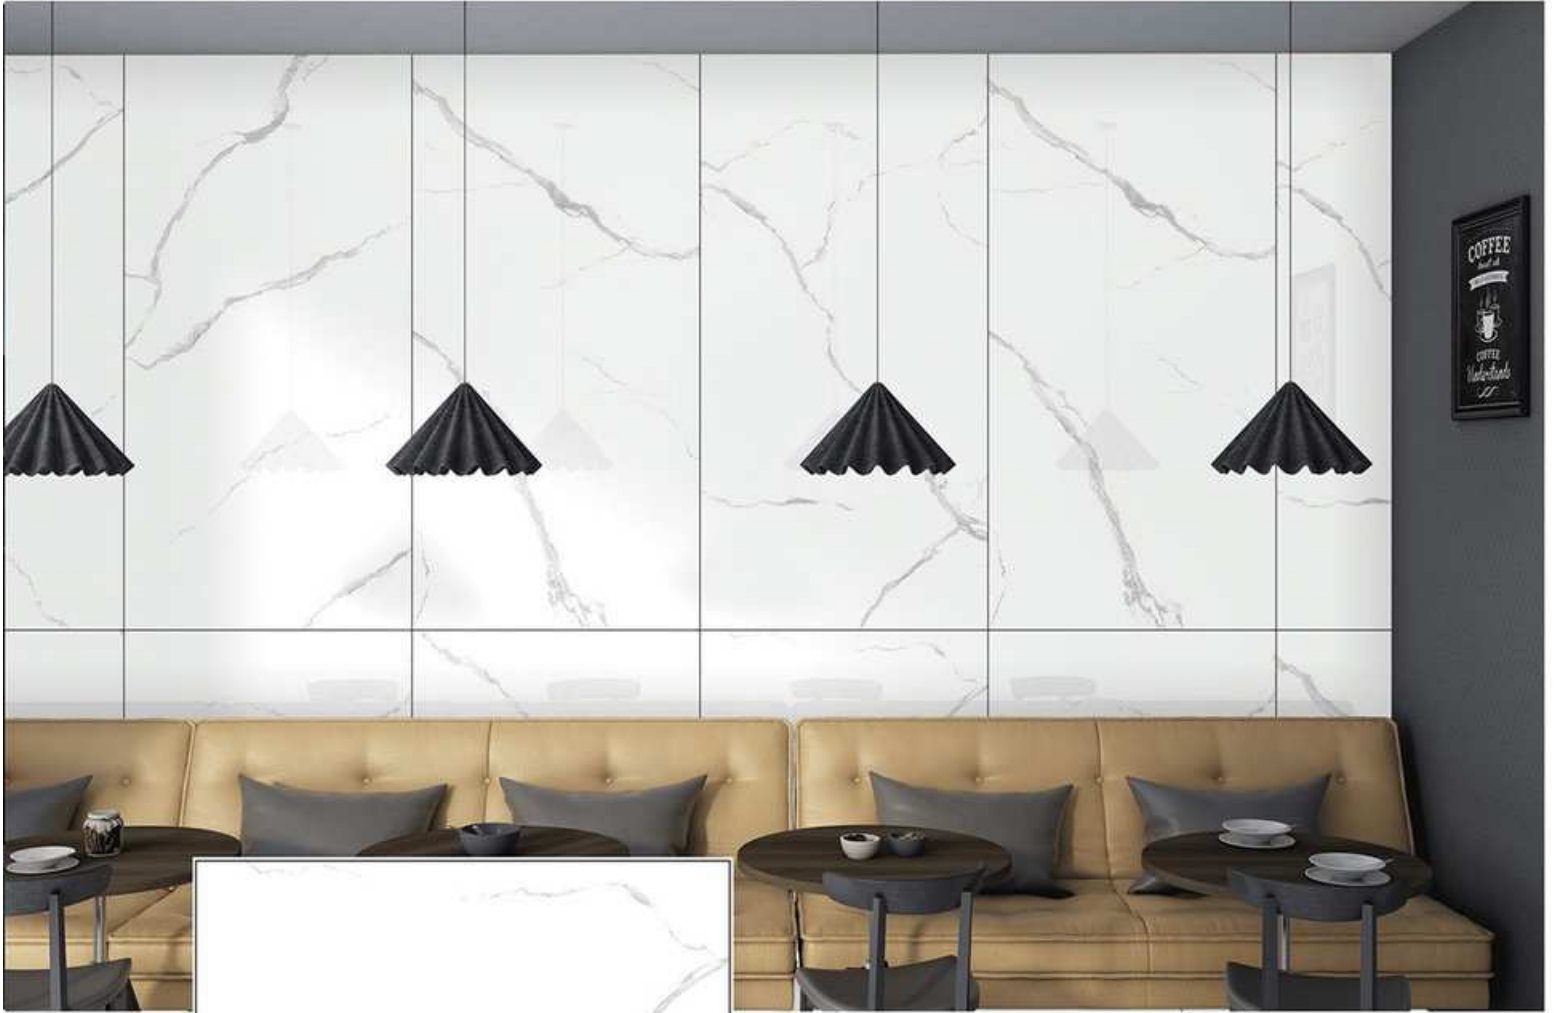

GLOSSY

RANDOM

800 x 1600 mm

CONCEPT OF BEETEL CLOUD

800 x 1600 mm

BEETEL CLOUD

8000 x 16000

GLOSSY