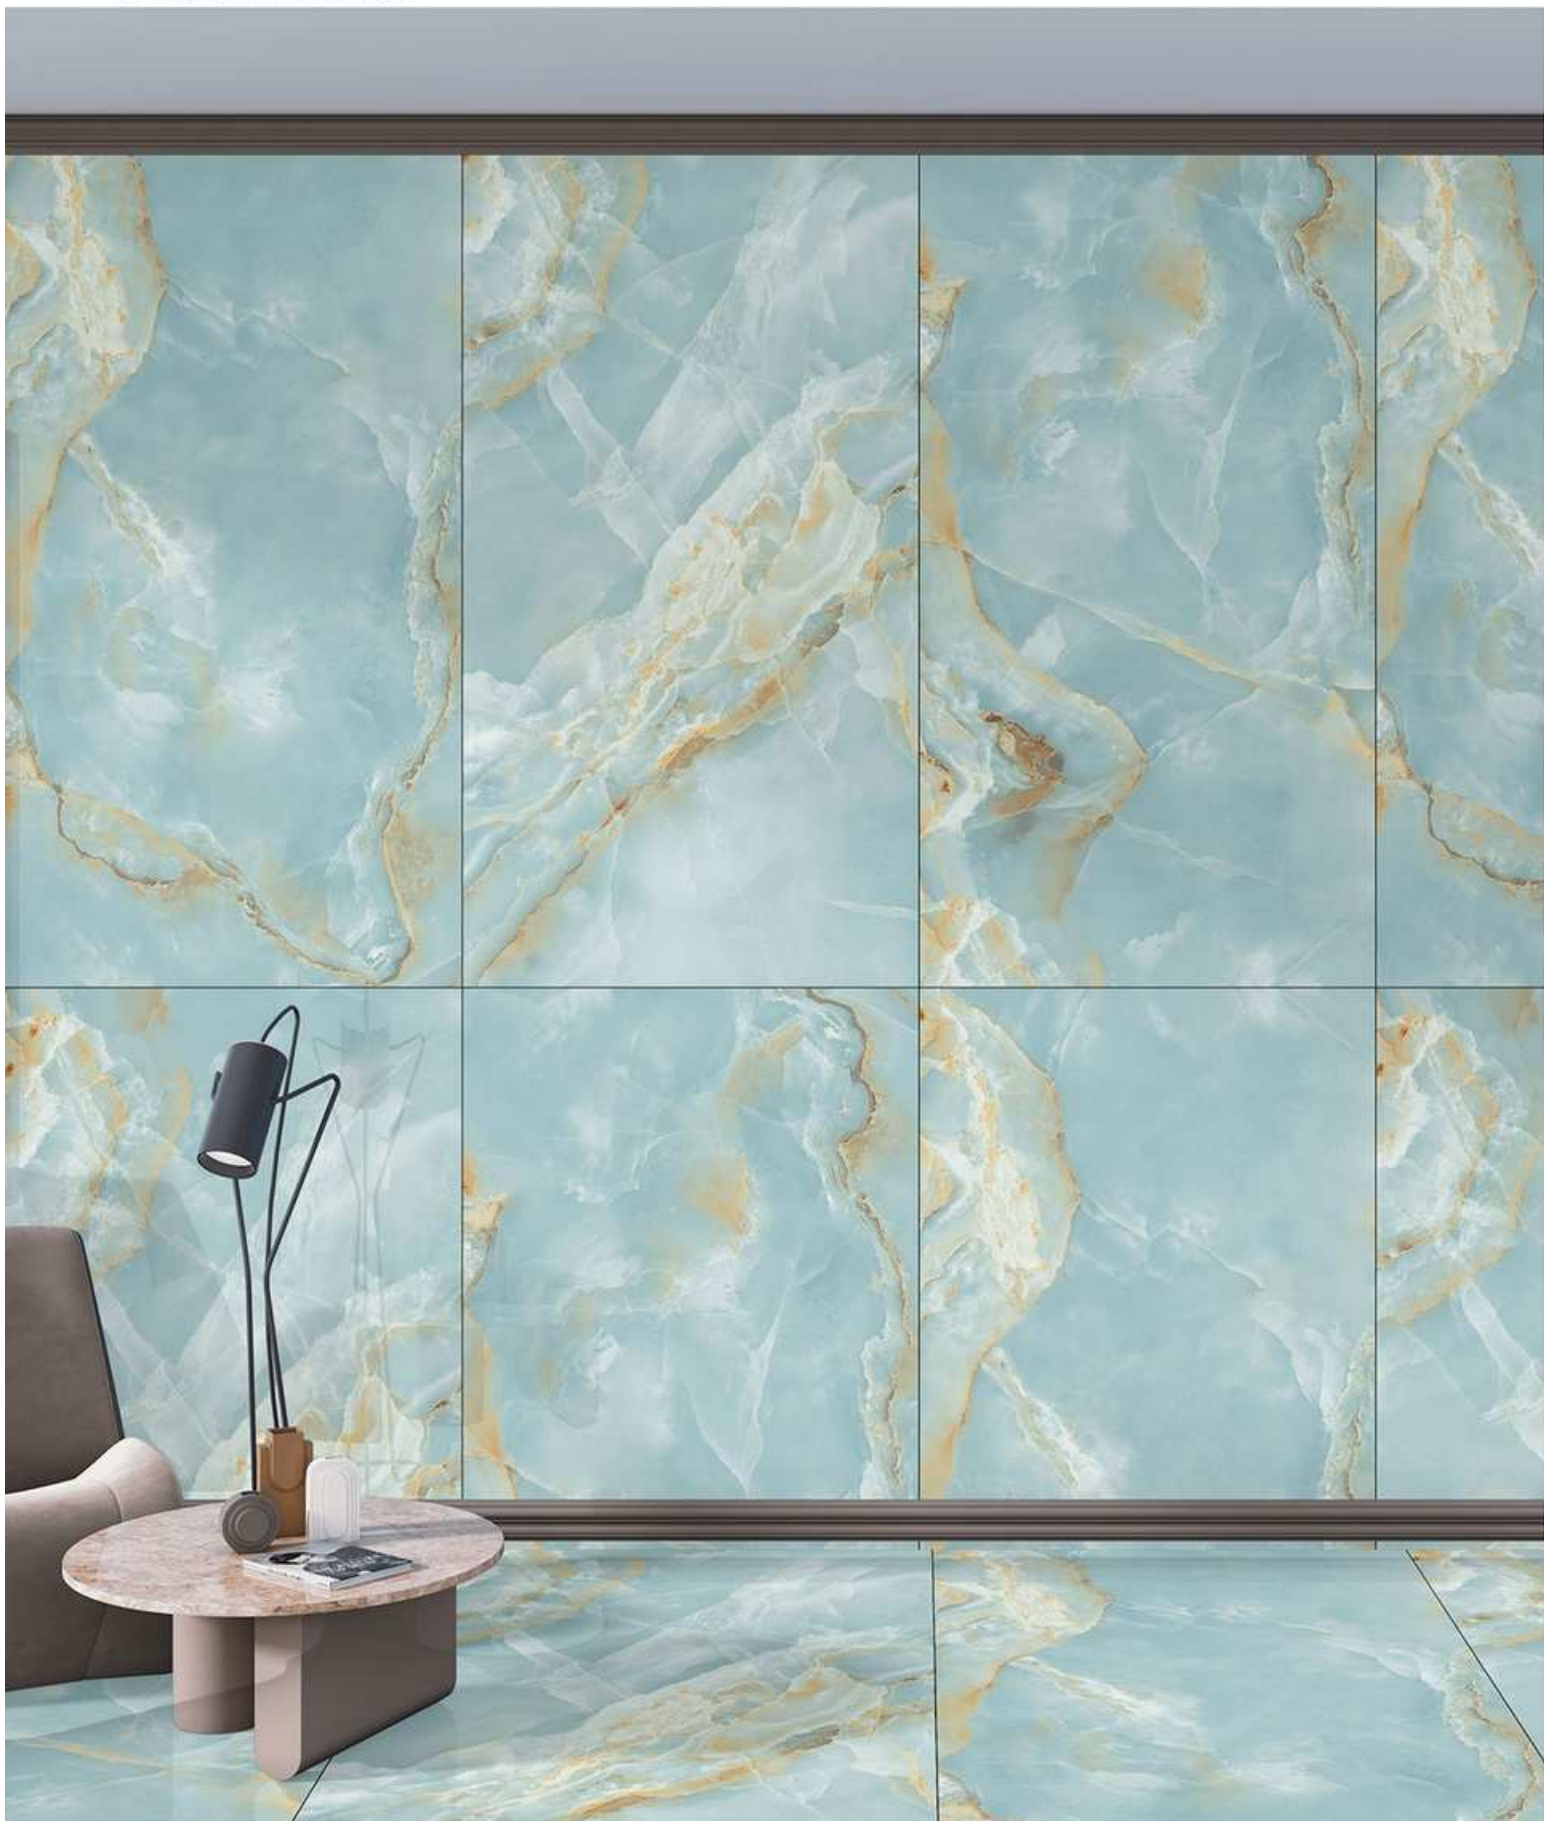

800 x 1600 mm

CONCEPT OF ONYX STEEL