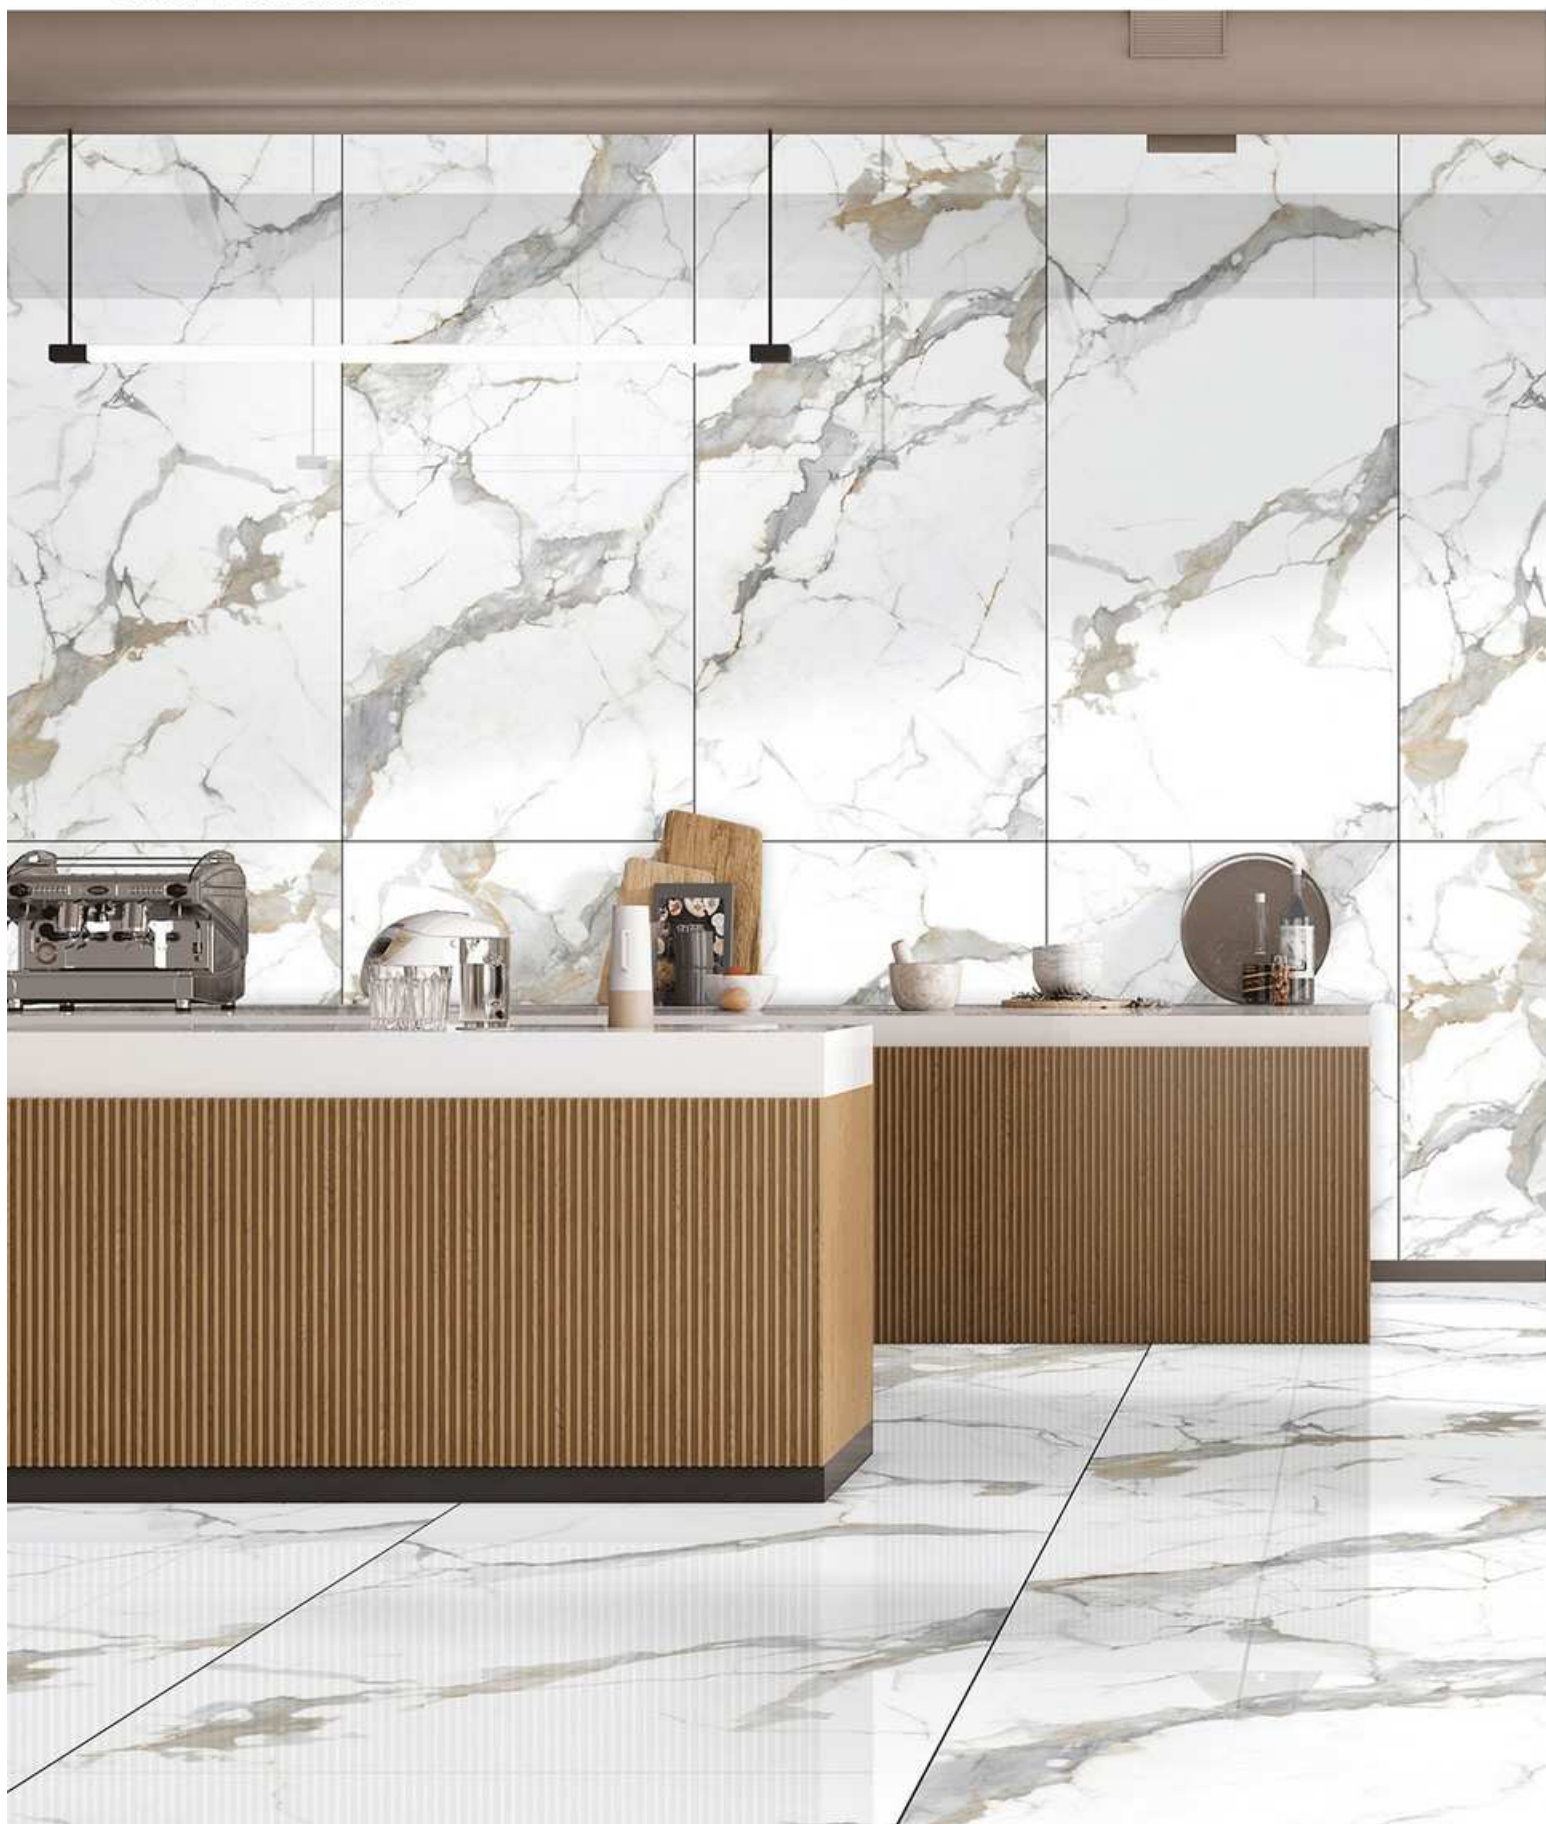

800 x 1600 mm

CONCEPT OF FLAIR WHITE