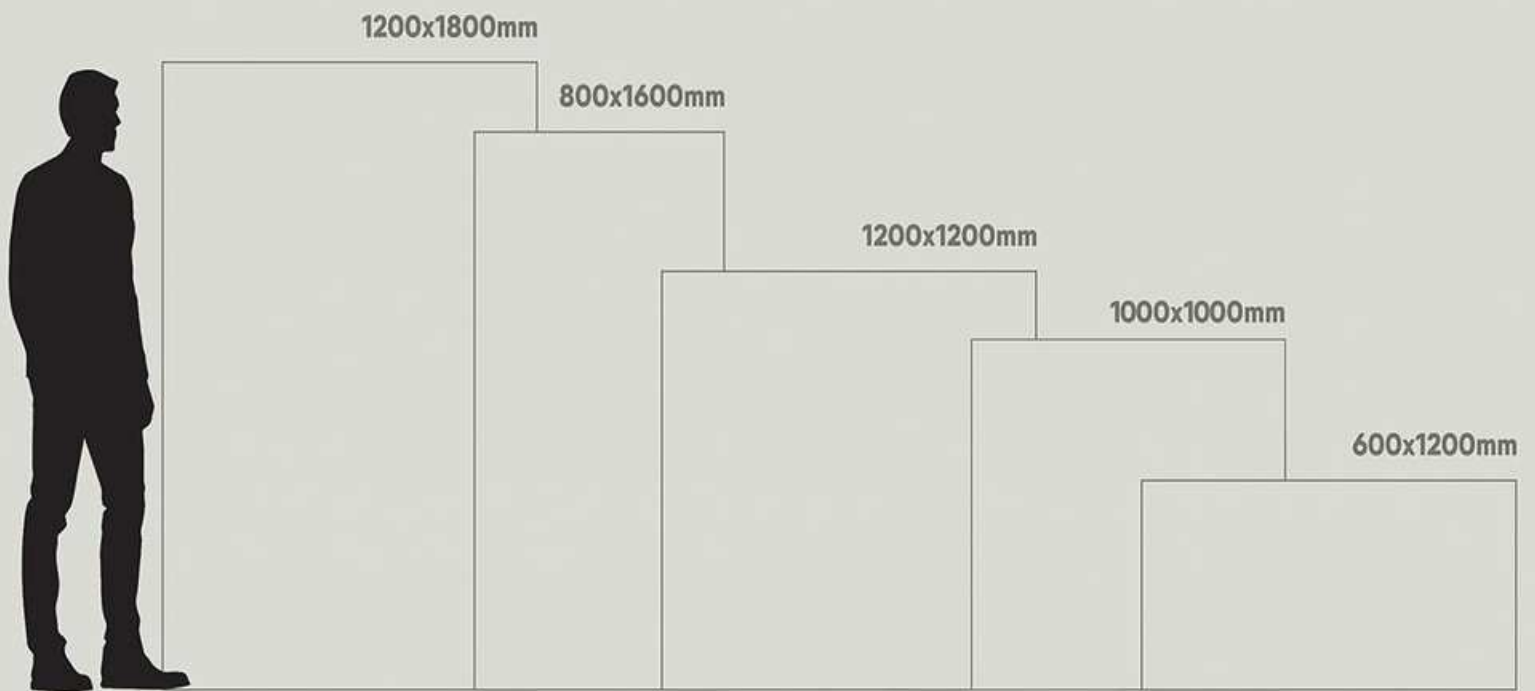

800x1600

CREATIVE
FROM
ITS
CORE

800x1600mm
80x160cm

fantastic format

Taking into account the new demands of the world of architecture and interior design, Our launches new formats of slim slab marble tiles in large dimensions with the additions of 800x1600mm expanding its range of technical solutions & innovation for better lifestyle.