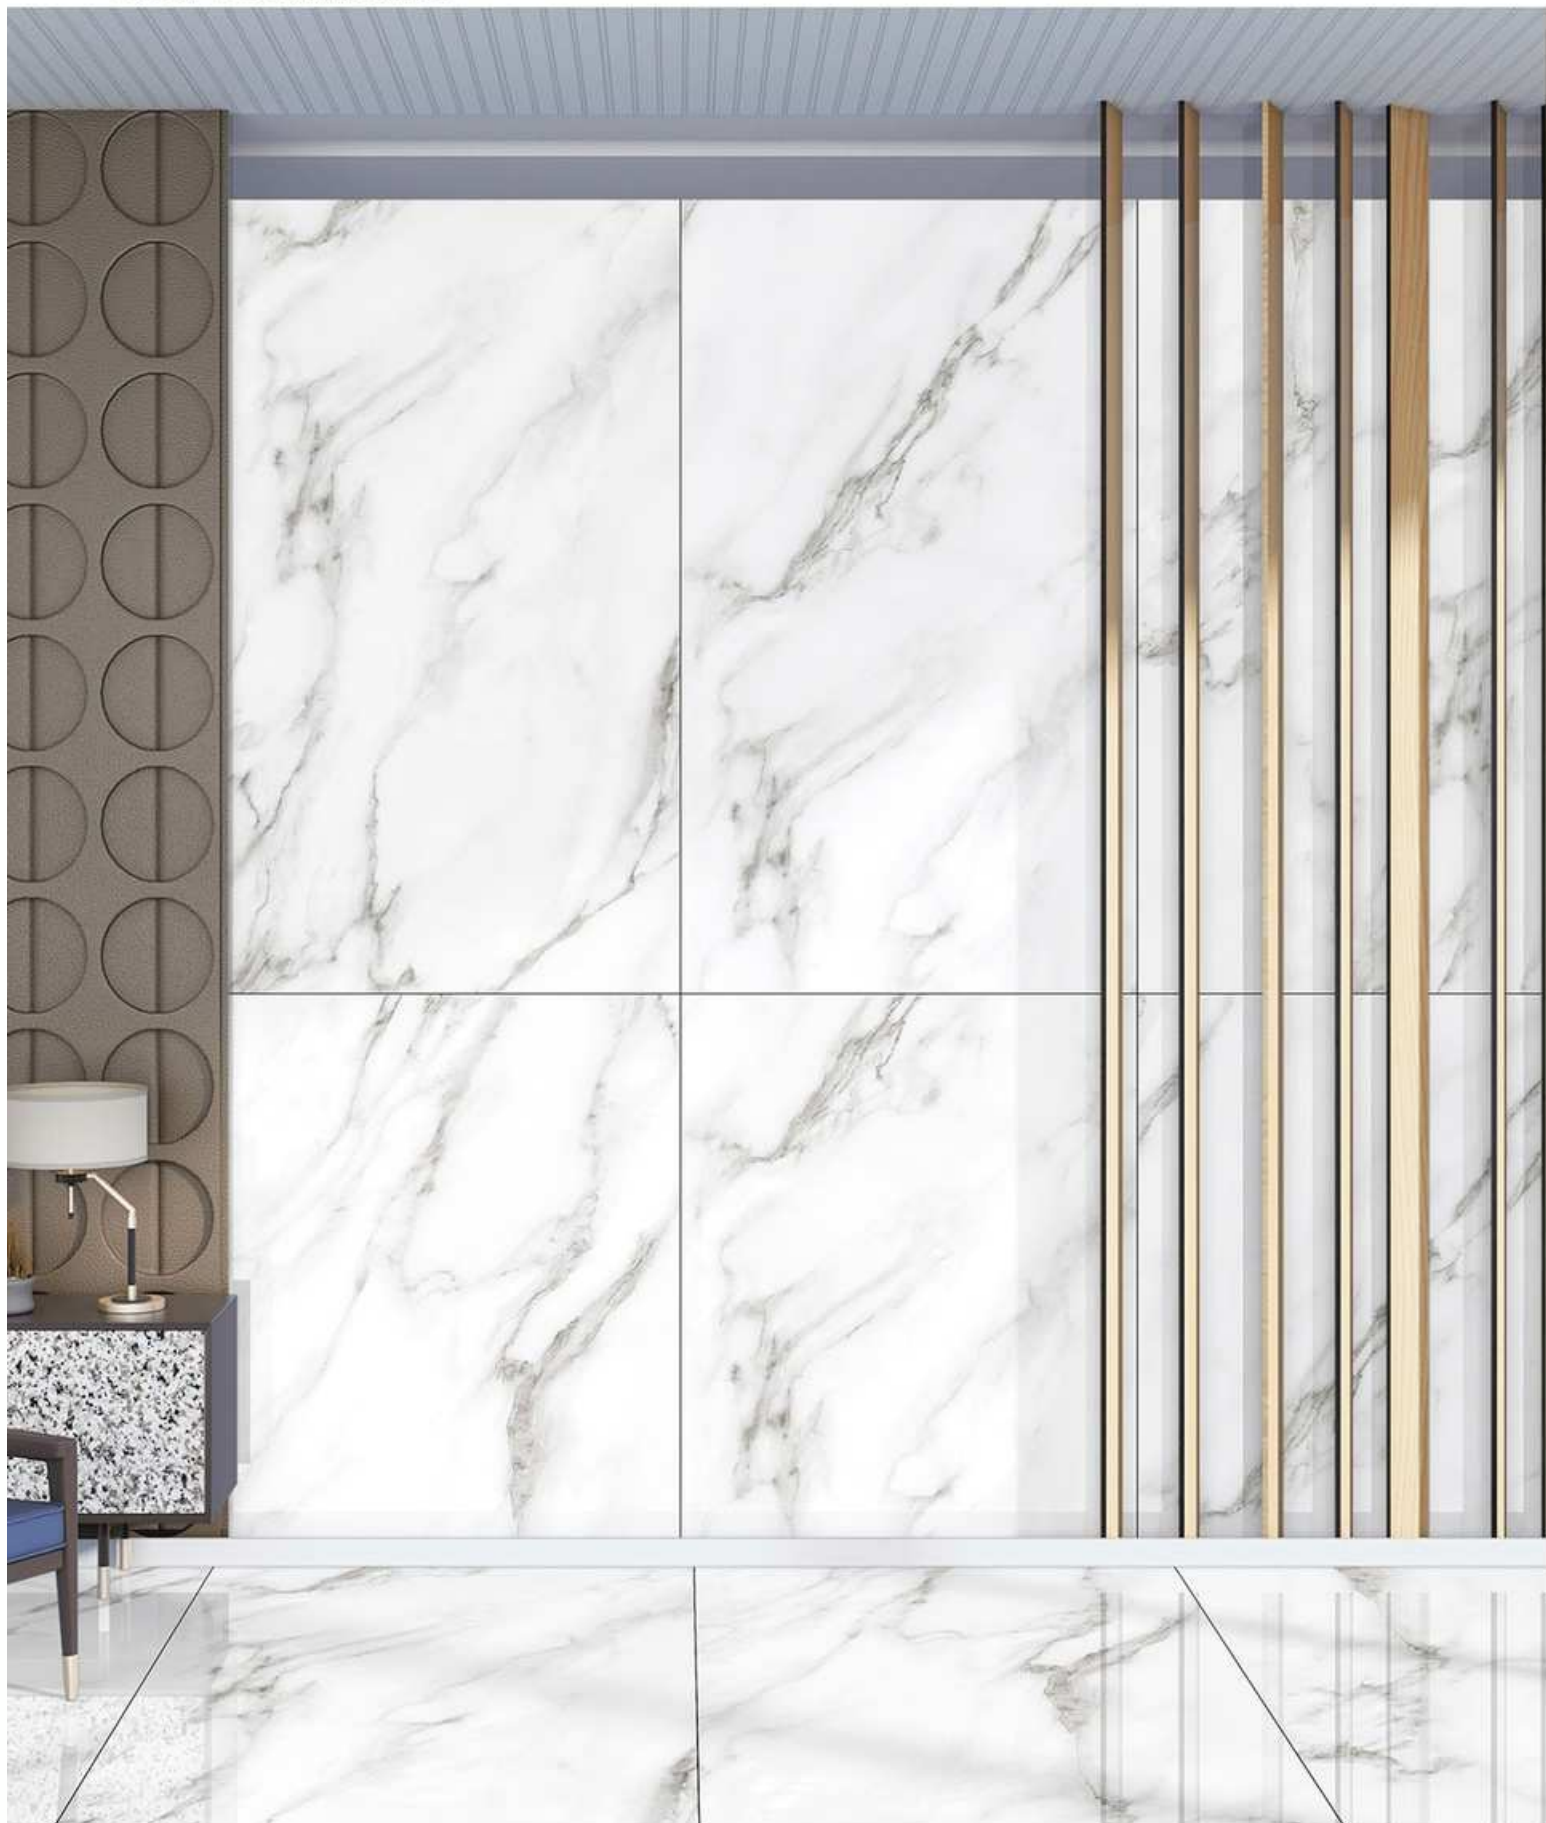

800 x 1600 mm

CONCEPT OF SONATA WHITE