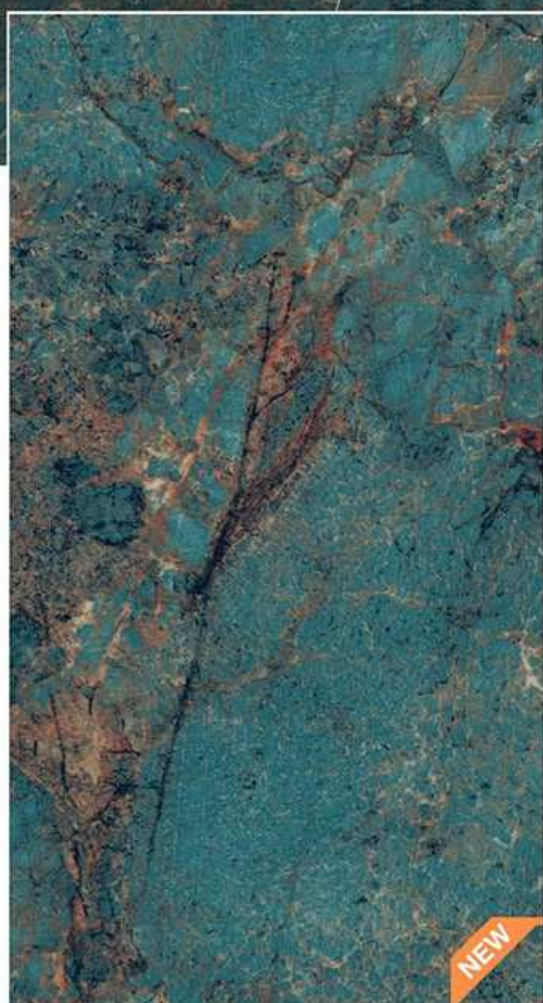

800 x 1600 mm

AMAZONITE AQUA