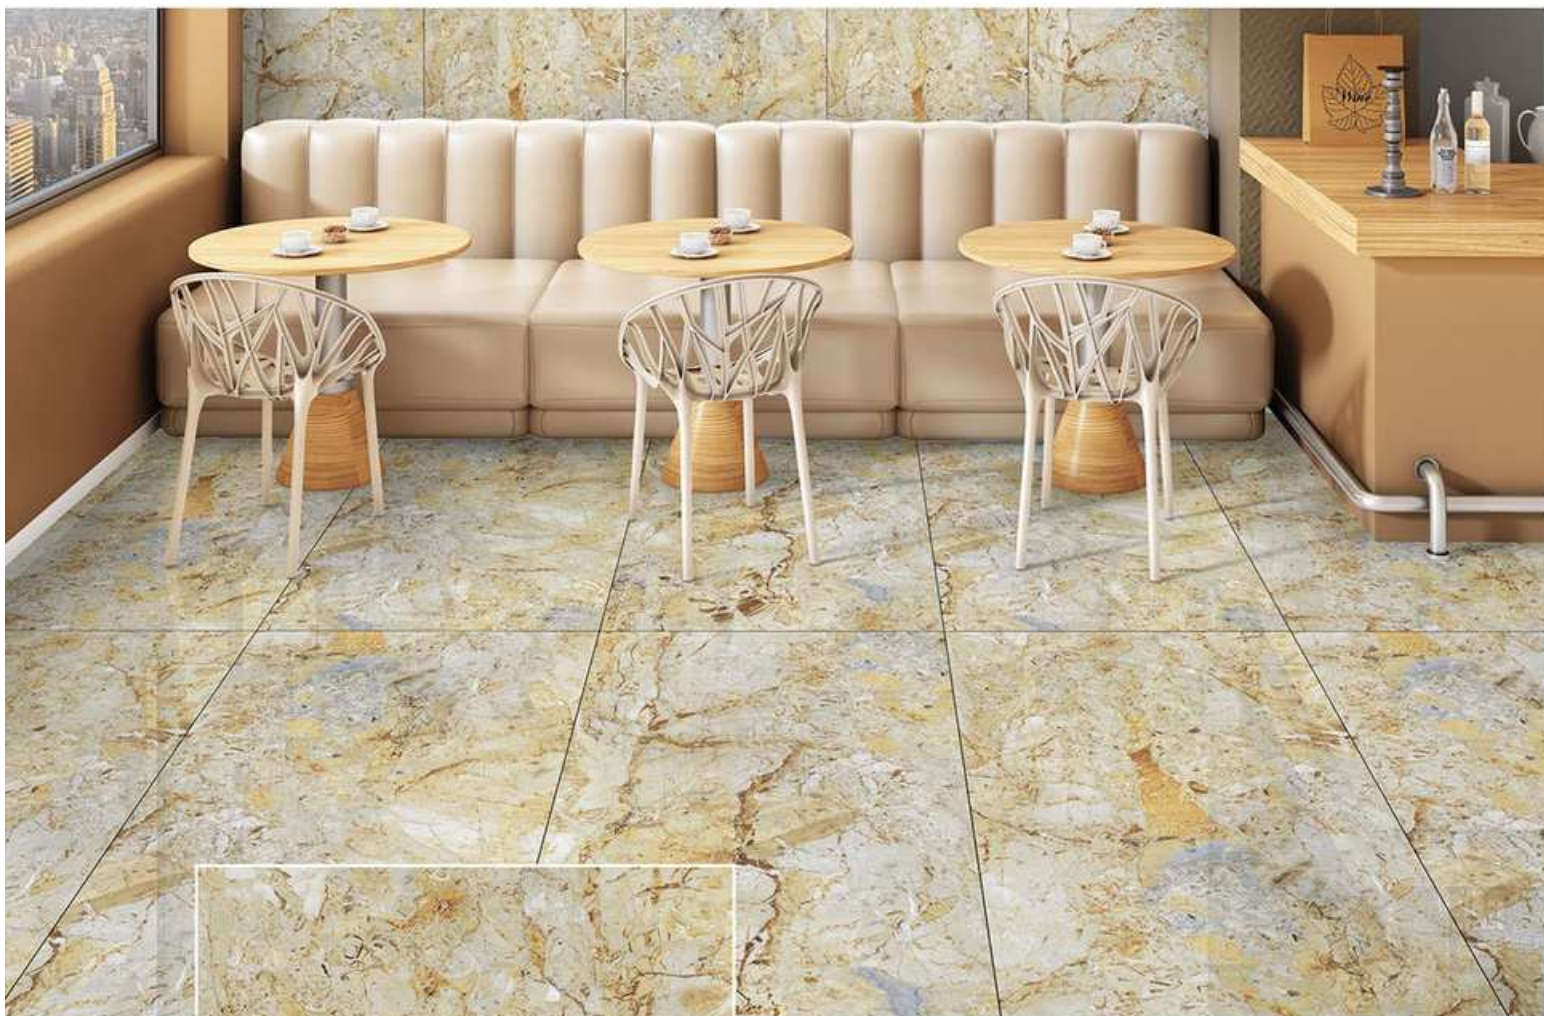

800 x 1600 mm

BRECCIA ABSOLUTE