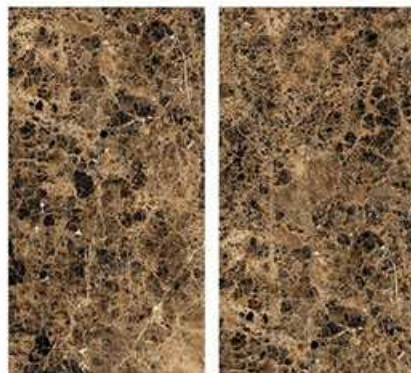

800 x 1600 mm

MONT GOLD

HIGH GLOSS

RANDOM