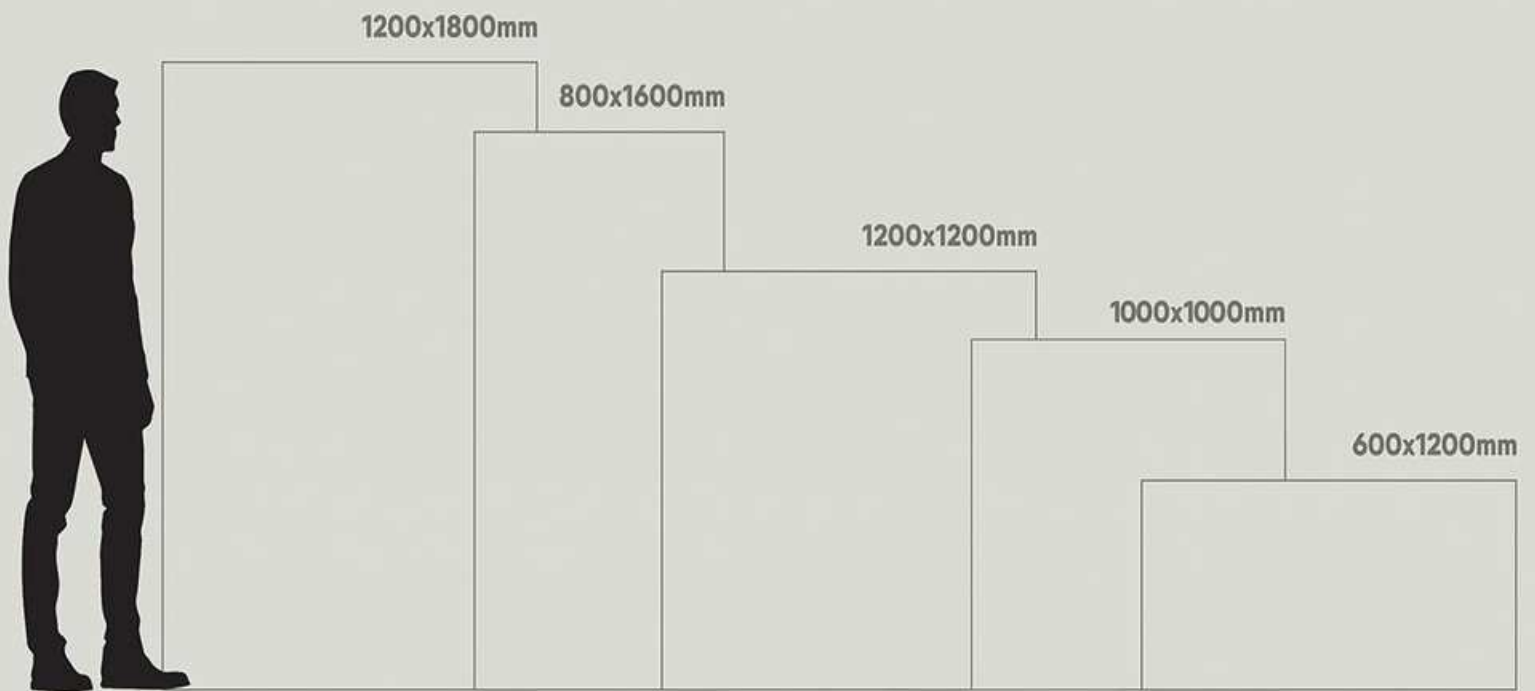

800x1600

CREATIVE
FROM
ITS
CORE

800x1600mm
80x160cm

fantastic format

Taking into account the new demands of the world of architecture and interior design, Our launches new formats of slim slab marble tiles in large dimensions with the additions of 800x1600mm expanding its range of technical solutions & innovation for better lifestyle.

EMPERADOR COFFEE

HIGH GLOSS

RANDOM

800 x 1600 mm

CONCEPT OF FLORENCE BROWN

800 x 1600 mm

FLORENCE BROWN

8000 x 16000

HIGH GLOSS

RANDOM

800 x 1600 mm

CONCEPT OF HEXEN

800 x 1600 mm

HEXEN

8000 x 16000

HIGH GLOSS

NEW

800 x 1600 mm

AMAZONITE AQUA

SP.COLOUR

RANDOM

800 x 1600 mm

CONCEPT OF AQUAMARINA

800 x 1600 mm