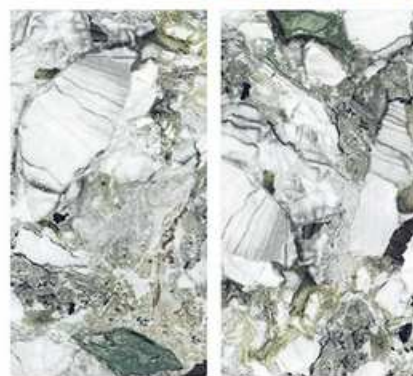

800 x 1600 mm

STONEX GREEN

SP.COLOUR

RANDOM

TOUCH
FOR
360