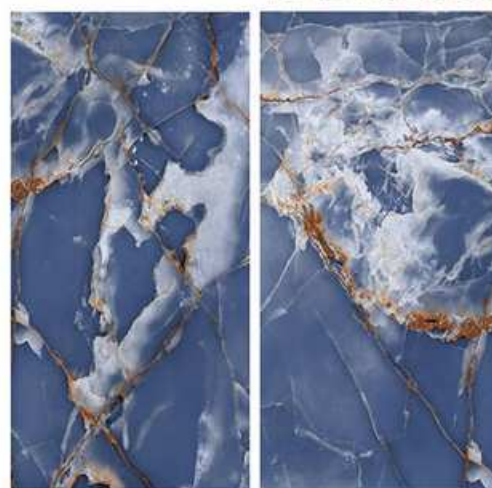

8000 x 16000

HIGH GLOSS