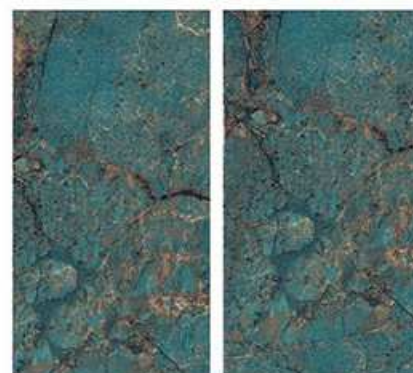

HIGH GLOSS

TOUCH
FOR
360

**next
generation
marble
slab**

SP. COLOUR

800 x 1600 mm

ALMOND GREEN

SP.COLOUR

RANDOM

NEW

800 x 1600 mm

AMAZONITE AQUA

SP.COLOUR

RANDOM

800 x 1600 mm

CONCEPT OF AQUAMARINA

800 x 1600 mm