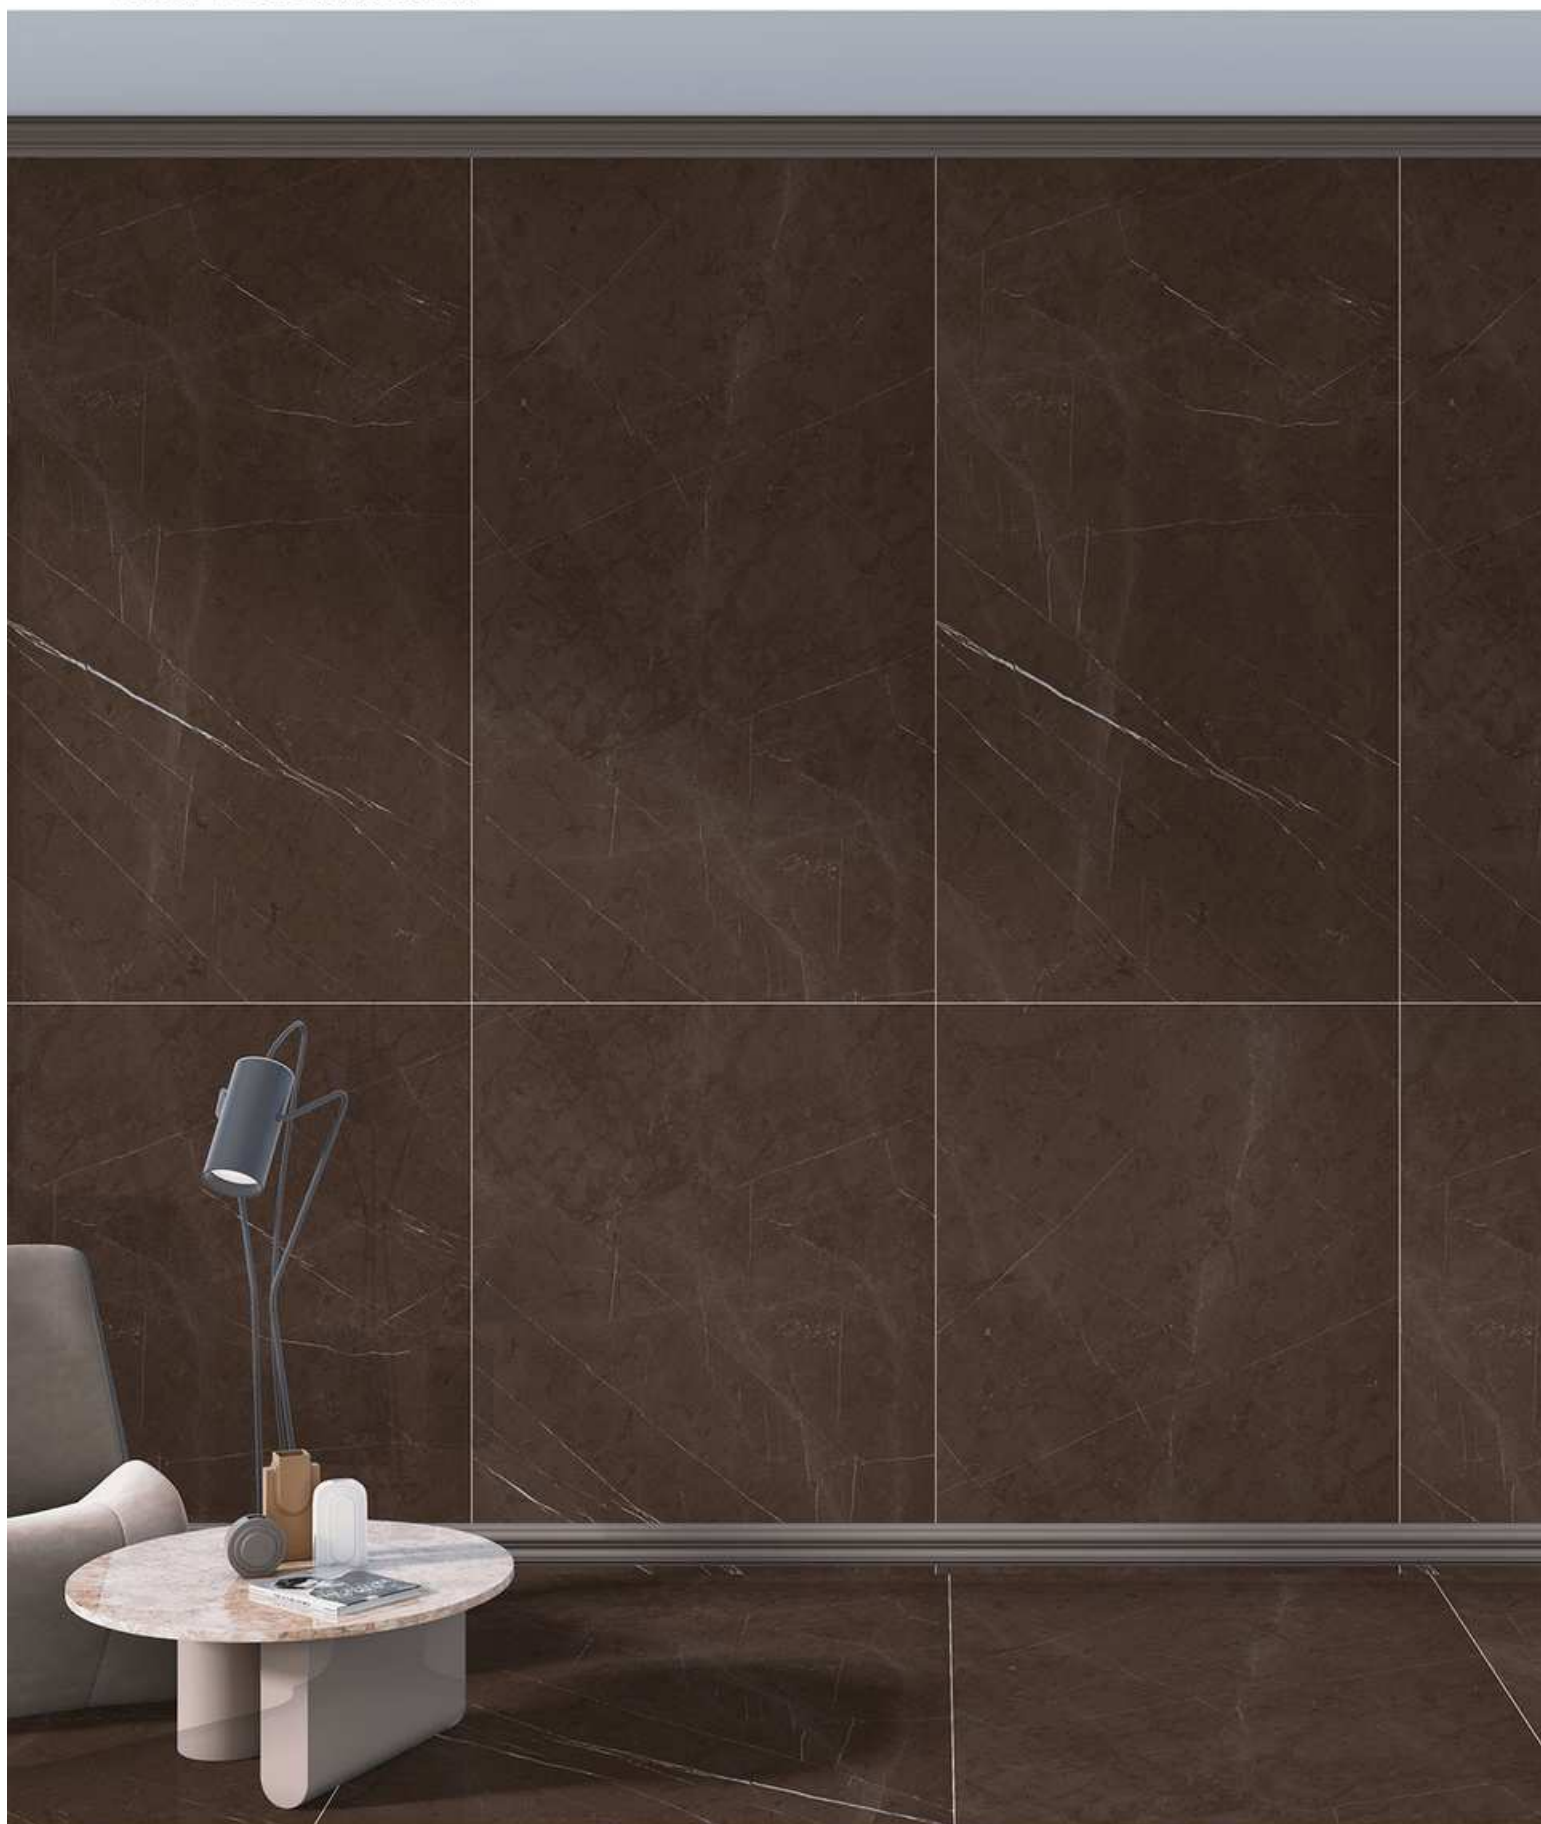

EMPERADOR COFFEE

HIGH GLOSS

RANDOM

800 x 1600 mm

CONCEPT OF FLORENCE BROWN

800 x 1600 mm

FLORENCE BROWN

8000 x 16000