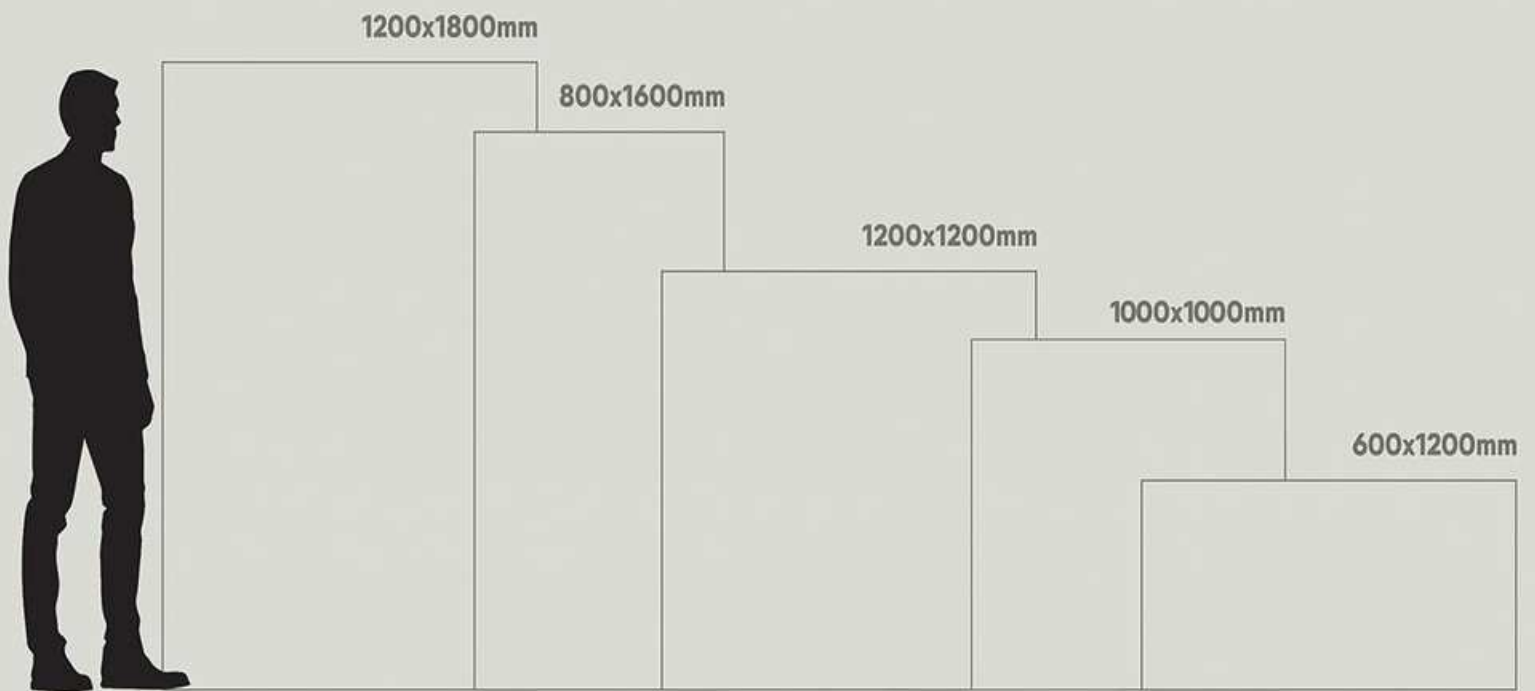

800x1600

CREATIVE
FROM
ITS
CORE

800x1600mm
80x160cm

fantastic format

Taking into account the new demands of the world of architecture and interior design, Our launches new formats of slim slab marble tiles in large dimensions with the additions of 800x1600mm expanding its range of technical solutions & innovation for better lifestyle.

CORTE MINT

RUSTIC

RANDOM

800 x 1600 mm

CONCEPT OF KINDER WHITE

800 x 1600 mm

KINDER WHITE

8000 x 16000

800 x 1600 mm

IMPERIAL WHITE

CARVING

RANDOM

800 x 1600 mm

CONCEPT OF STATUARIO BICOL

800 x 1600 mm

STATUARIO BICOL

RANDOM

800 x 1600 mm

CEMENTO WHITE

SATIN

RANDOM

800 x 1600 mm

CONCEPT OF GRANITE WHITE

800 x 1600 mm