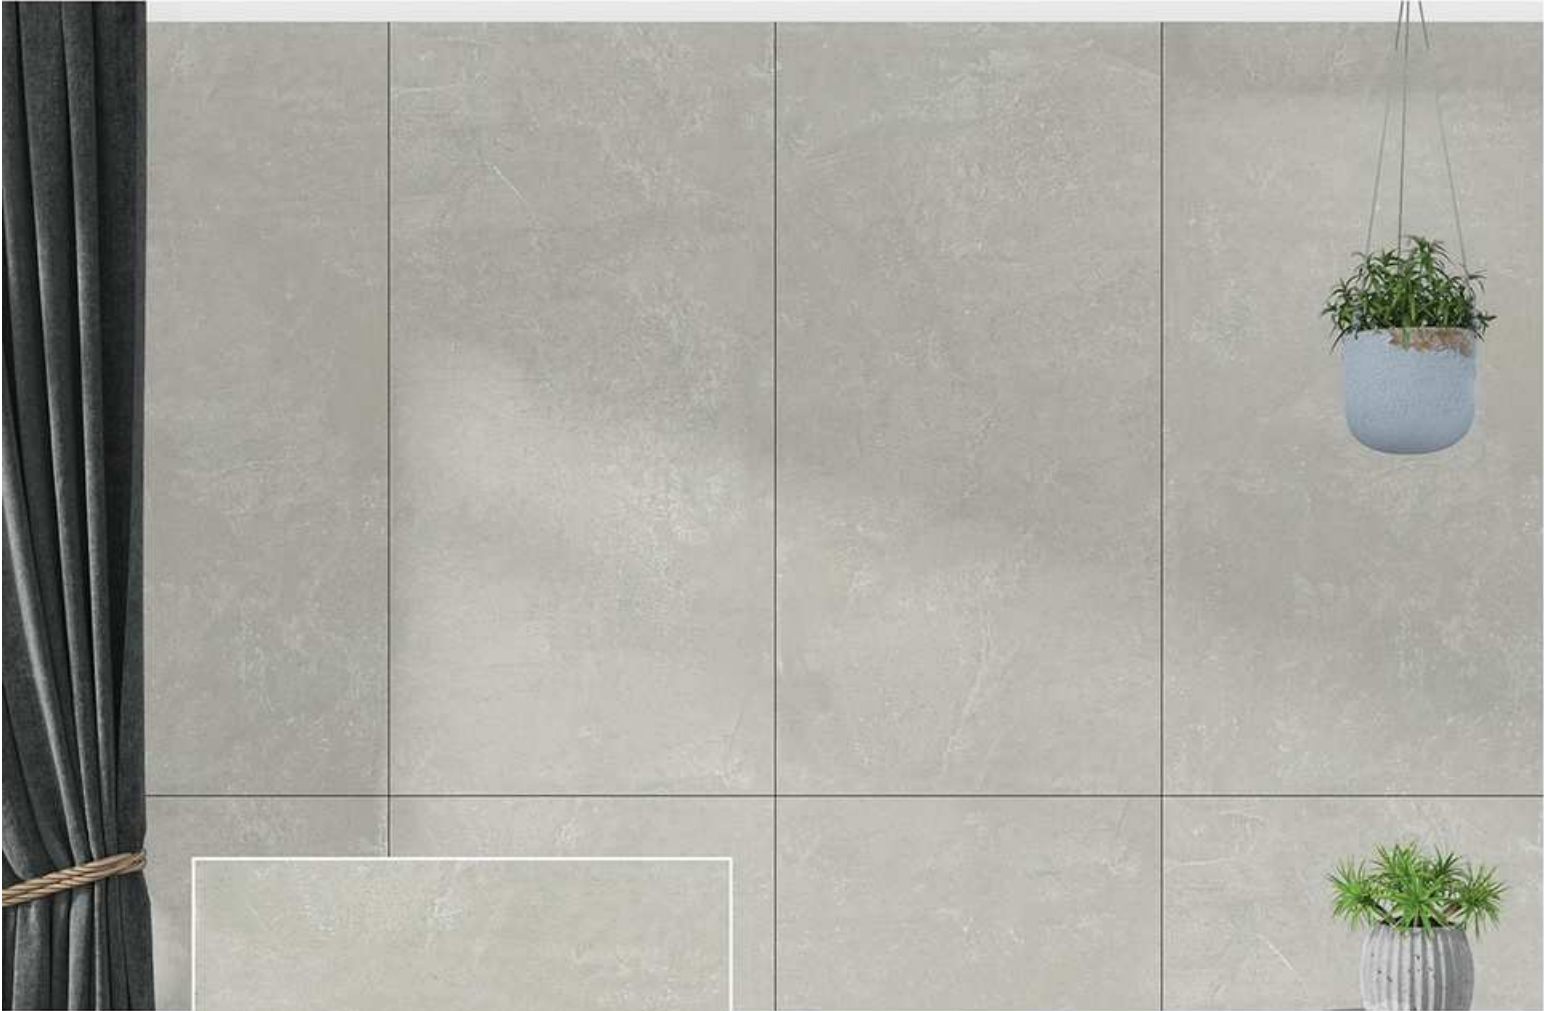

800 x 1600 mm

CORTE MINT