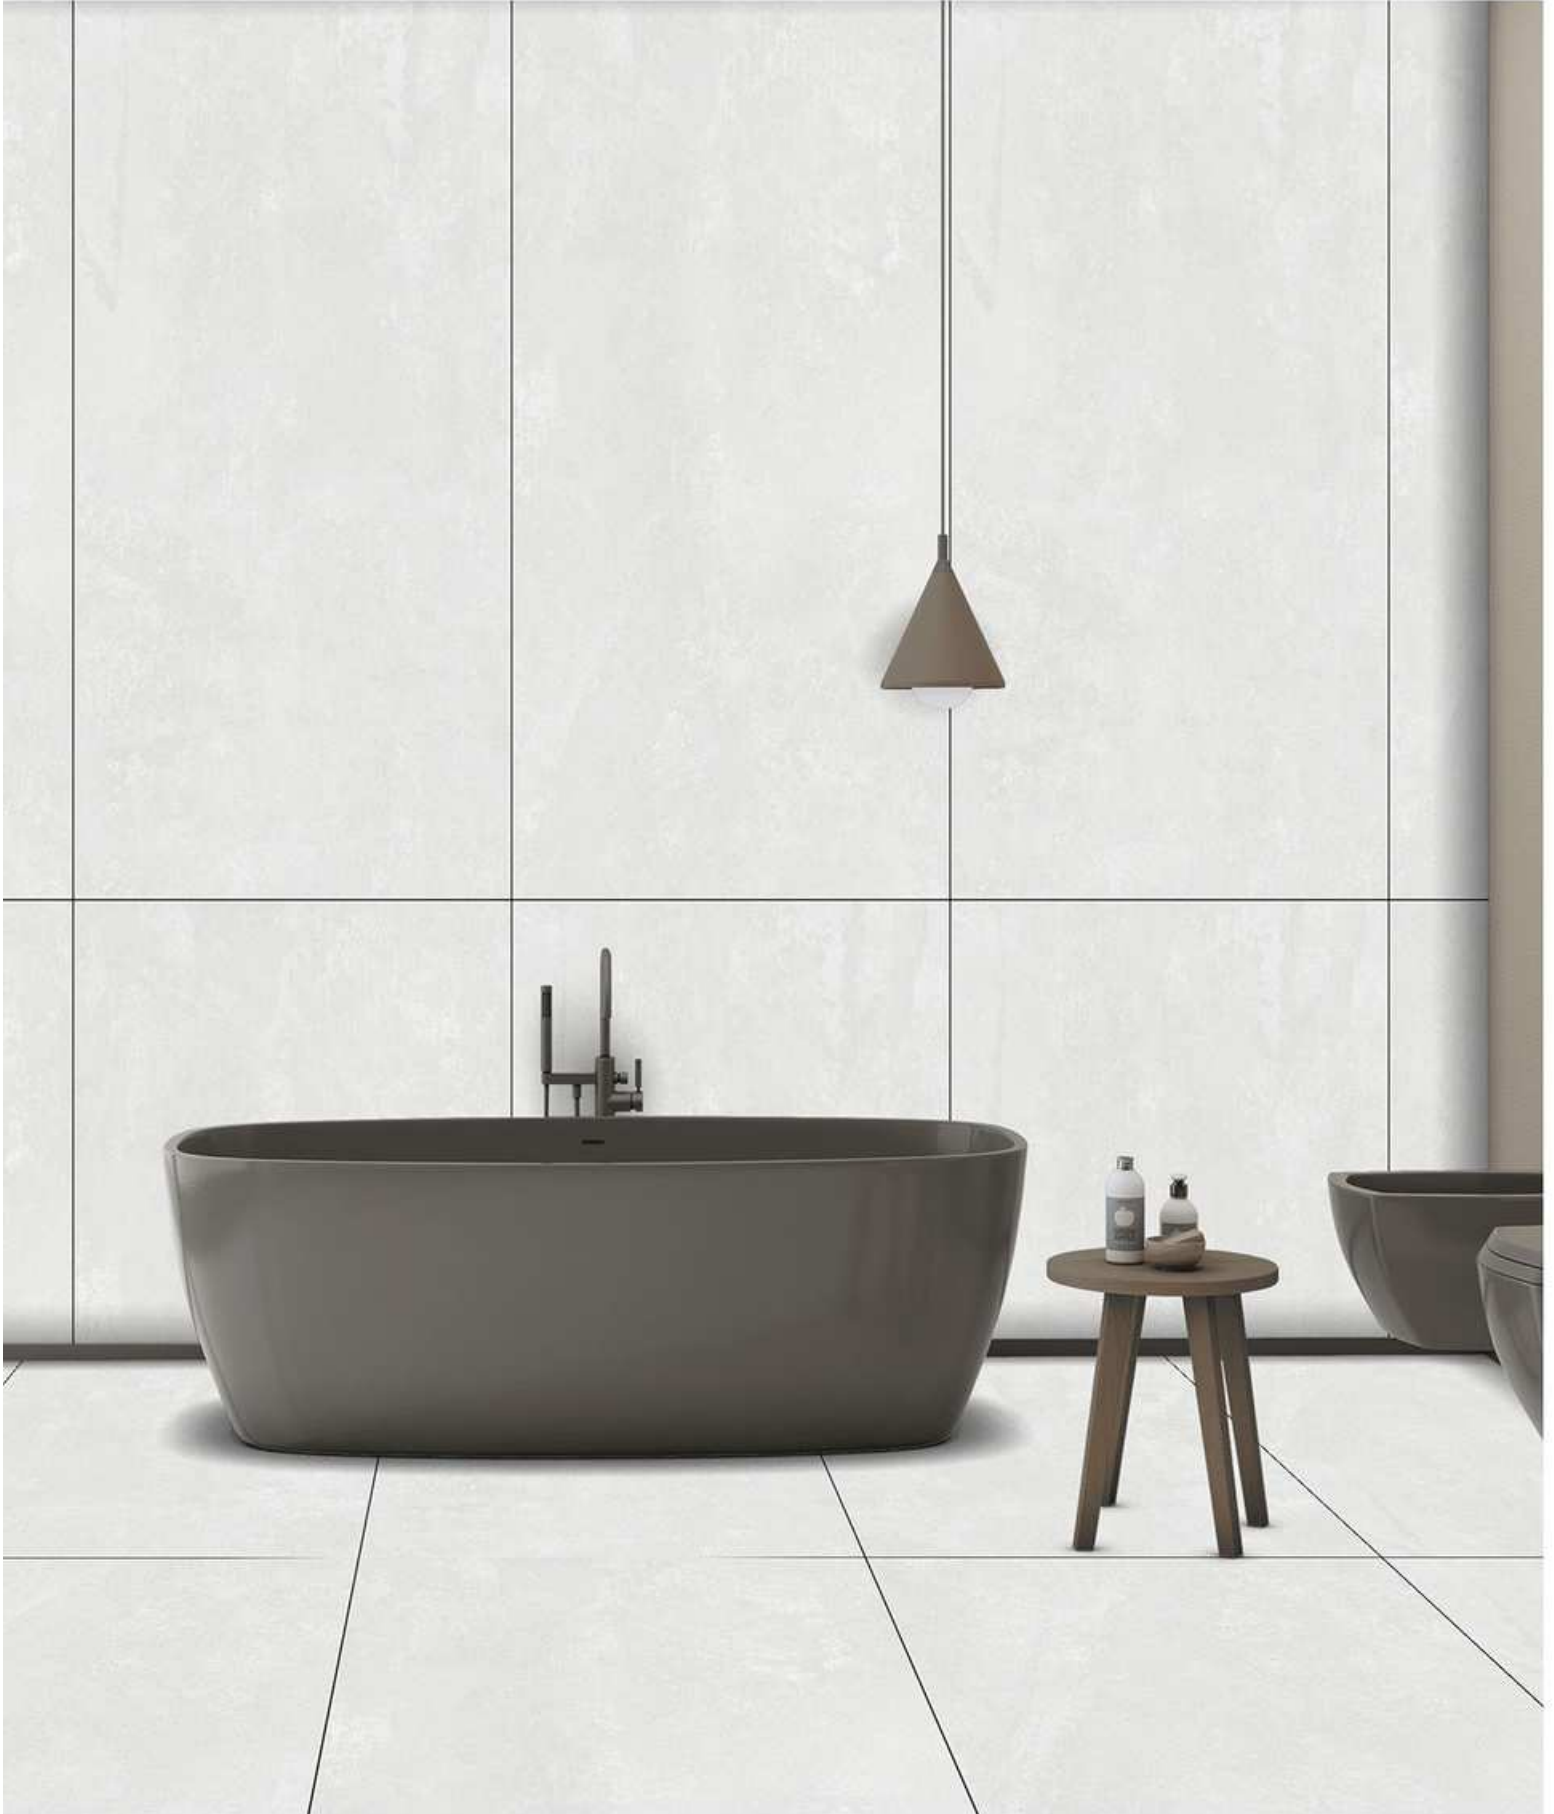

RANDOM

800 x 1600 mm

CEMENTO WHITE

SATIN

RANDOM

800 x 1600 mm

CONCEPT OF GRANITE WHITE

800 x 1600 mm