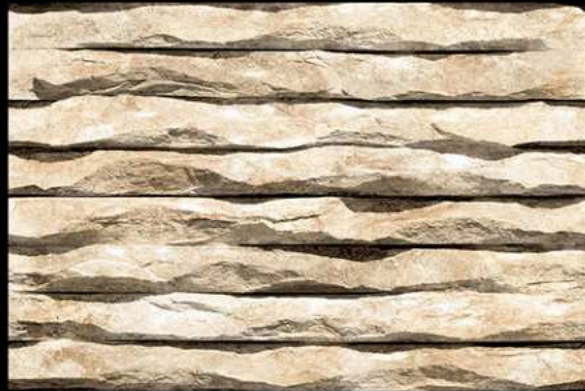

300 X 450 MM
300 MM
DIGITAL WALL TILES

ELEVATION SERIES

GLOSSY :- EL-7090

MATT :- EL-8090