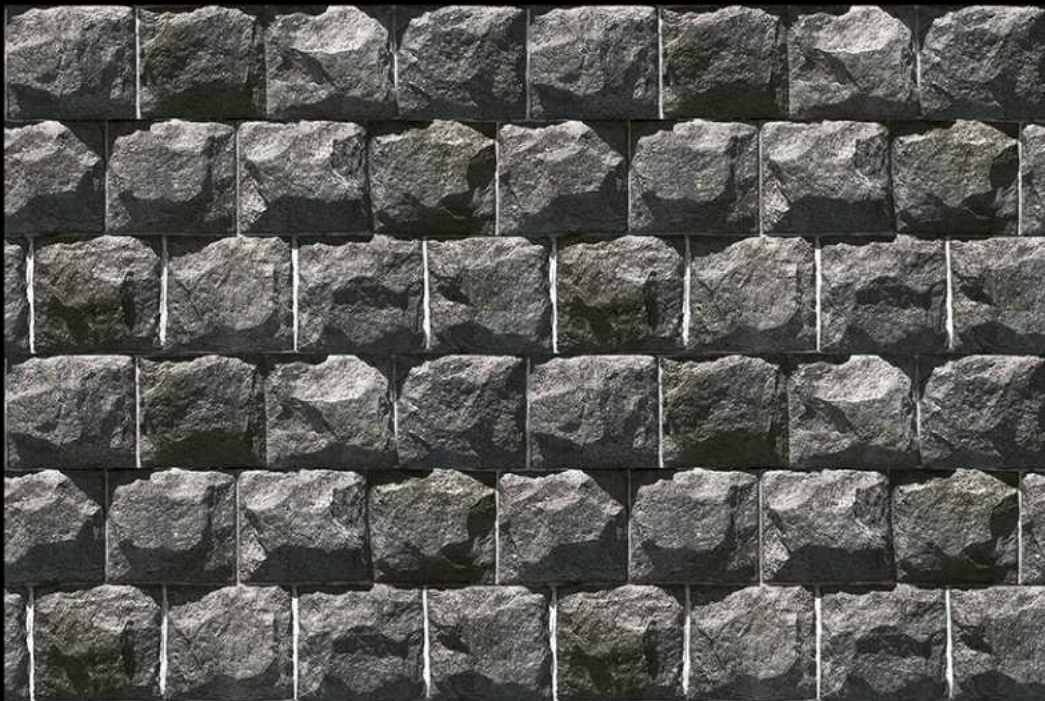

ELEVATION SERIES

GLOSSY :- EL-7082

MATT :- EL-8082

300 X 450 MM  
300 MM  
DIGITAL WALL TILES

ELEVATION SERIES

GLOSSY :- EL-7083

MATT :- EL-8083

300 X 450 MM  
300 MM  
DIGITAL WALL TILES