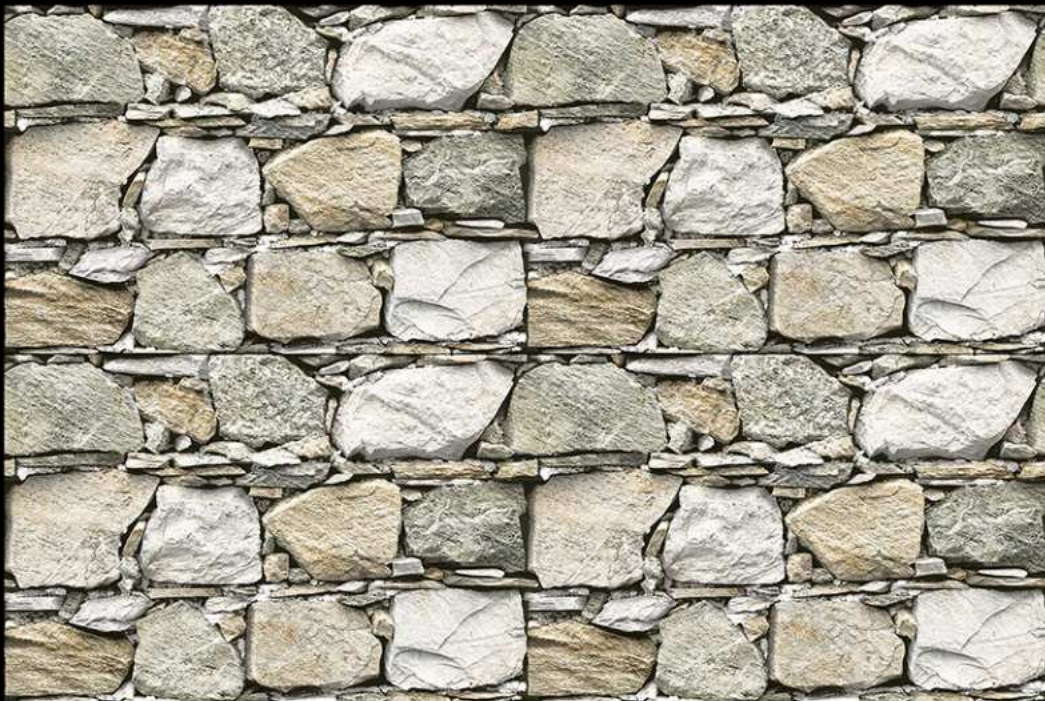

ELEVATION SERIES

GLOSSY :- EL-7080

MATT :- EL-8080

300 X 450 MM  
300 MM  
DIGITAL WALL TILES

ELEVATION SERIES

GLOSSY :- EL-7081

MATT :- EL-8081

300 X 450 MM  
300 MM  
DIGITAL WALL TILES