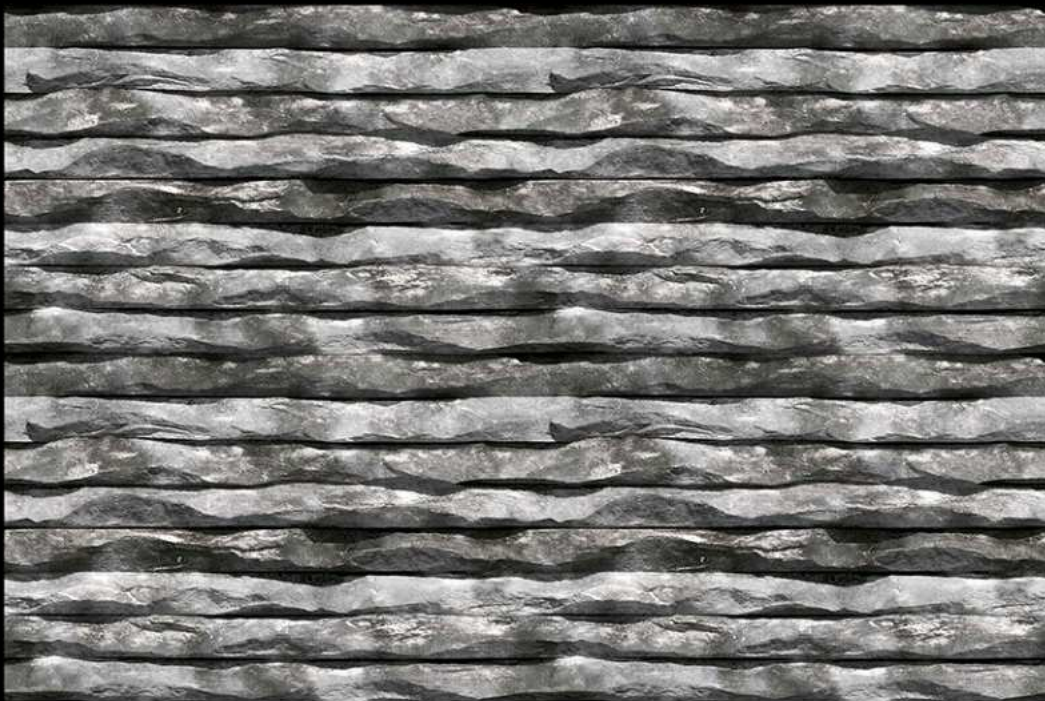

ELEVATION SERIES

GLOSSY :- EL-7090

MATT :- EL-8090

300 X 450 MM  
300 MM  
DIGITAL WALL TILES

ELEVATION SERIES

GLOSSY :- EL-7091

MATT :- EL-8091

300 X 450 MM  
300 MM  
DIGITAL WALL TILES