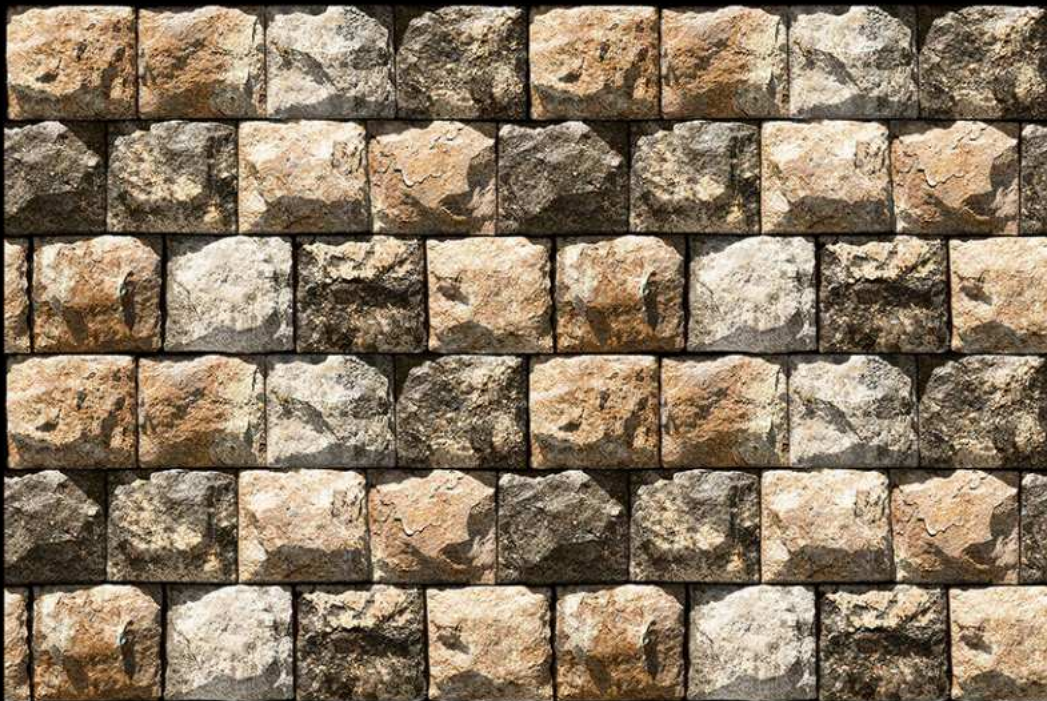

300 X 450 MM
300 MM
DIGITAL WALL TILES

ELEVATION SERIES

GLOSSY :- EL-7084

MATT :- EL-8084