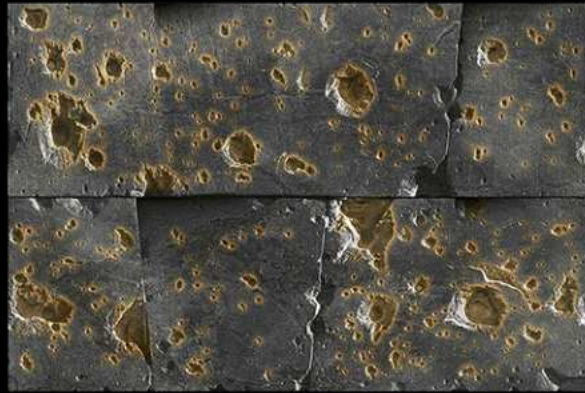

300 X 450 MM
300 MM
DIGITAL WALL TILES

ELEVATION SERIES

GLOSSY :- EL-7048

MATT :- EL-8048