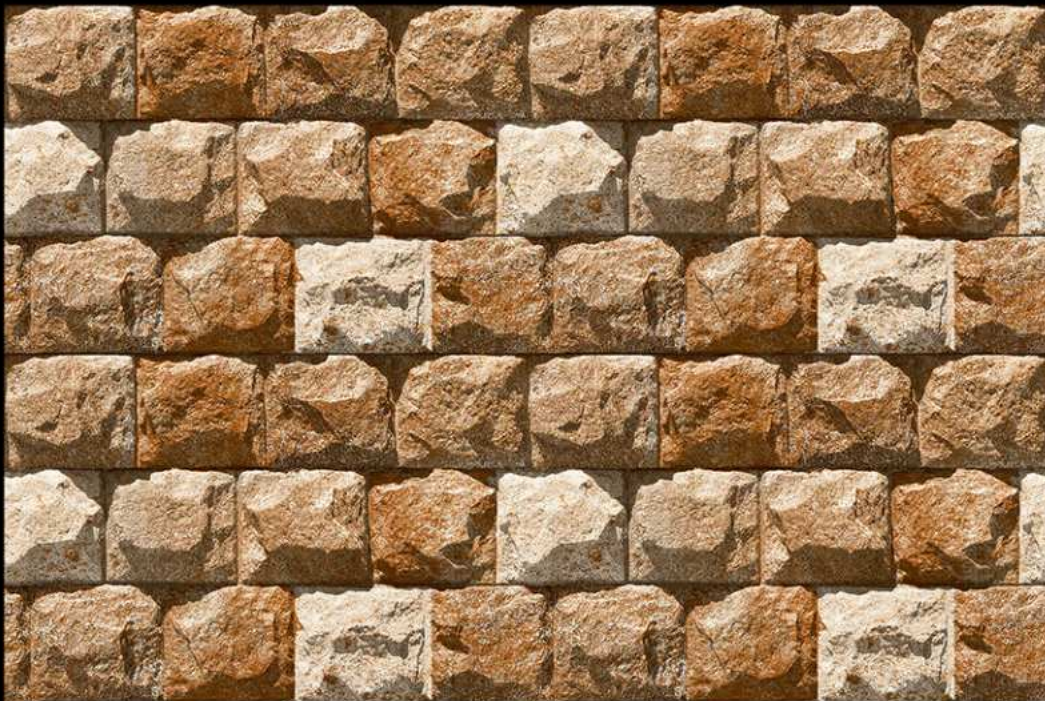

ELEVATION SERIES

GLOSSY :- EL-7086

MATT :- EL-8086

300 X 450 MM  
300 MM  
DIGITAL WALL TILES

ELEVATION SERIES

GLOSSY :- EL-7087

MATT :- EL-8087

300 X 450 MM  
300 MM  
DIGITAL WALL TILES