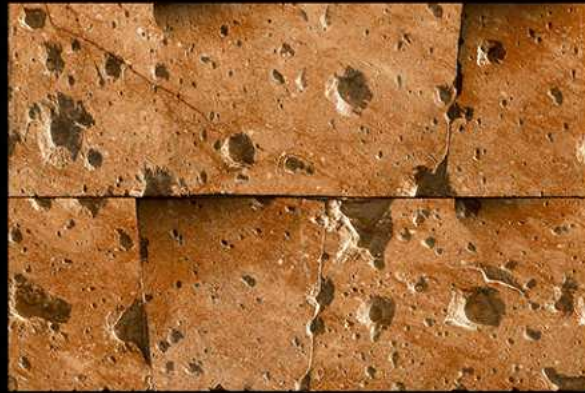

300 X 450 MM
300 MM
DIGITAL WALL TILES

ELEVATION SERIES

GLOSSY :- EL-7044

MATT :- EL-8044