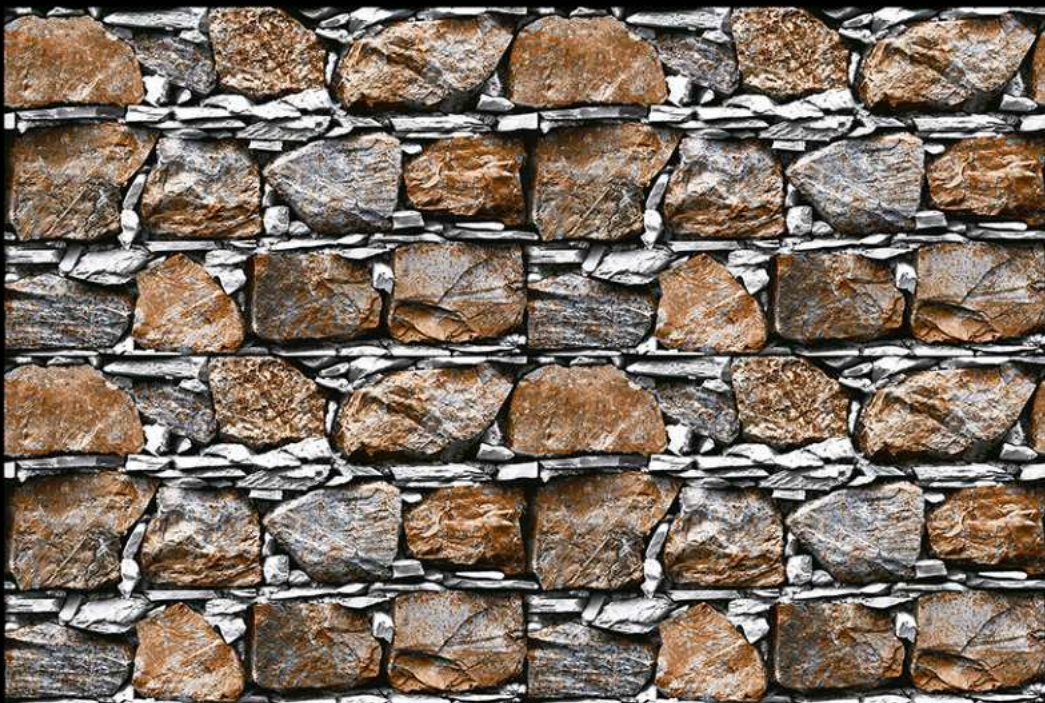

300 X 450 MM
300 MM
DIGITAL WALL TILES

ELEVATION SERIES

GLOSSY :- EL-7076

MATT :- EL-8076