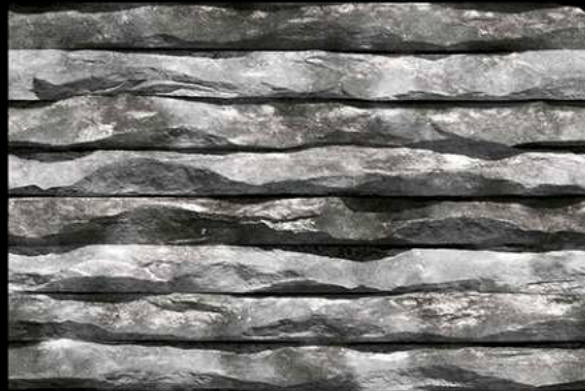

ELEVATION SERIES

GLOSSY :- EL-7090

MATT :- EL-8090

300 X 450 MM  
300 MM  
DIGITAL WALL TILES

ELEVATION SERIES

GLOSSY :- EL-7091

MATT :- EL-8091

300 X 450 MM  
300 MM  
DIGITAL WALL TILES