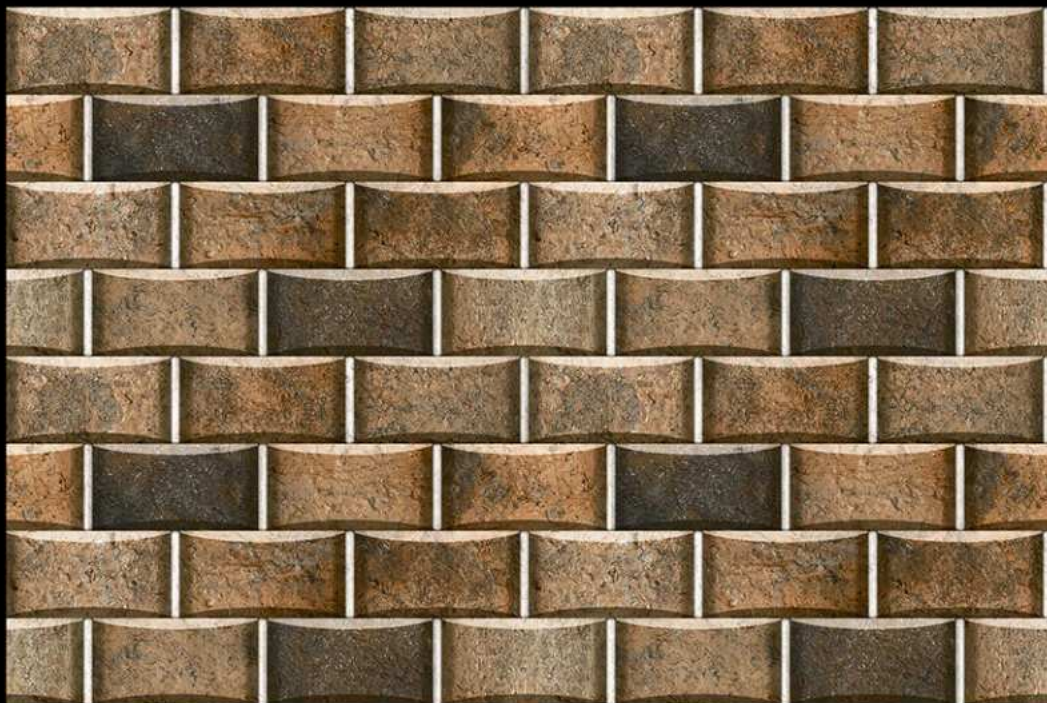

ELEVATION SERIES

GLOSSY :- EL-7031

MATT :- EL-8031

300 X 450 MM  
300 MM  
DIGITAL WALL TILES

ELEVATION SERIES

GLOSSY :- EL-7032

MATT :- EL-8032

300 X 450 MM  
300 MM  
DIGITAL WALL TILES