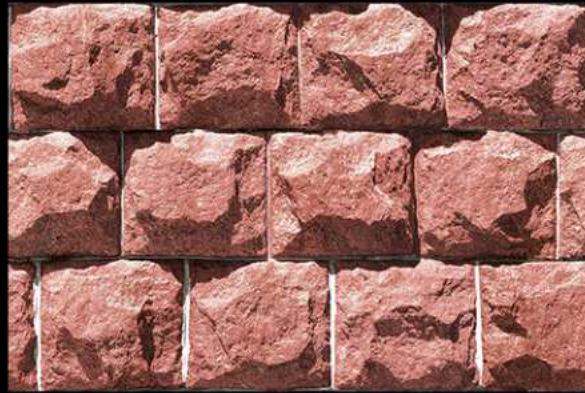

300 X 450 MM
300 MM
DIGITAL WALL TILES

ELEVATION SERIES

GLOSSY :- EL-7086

MATT :- EL-8086