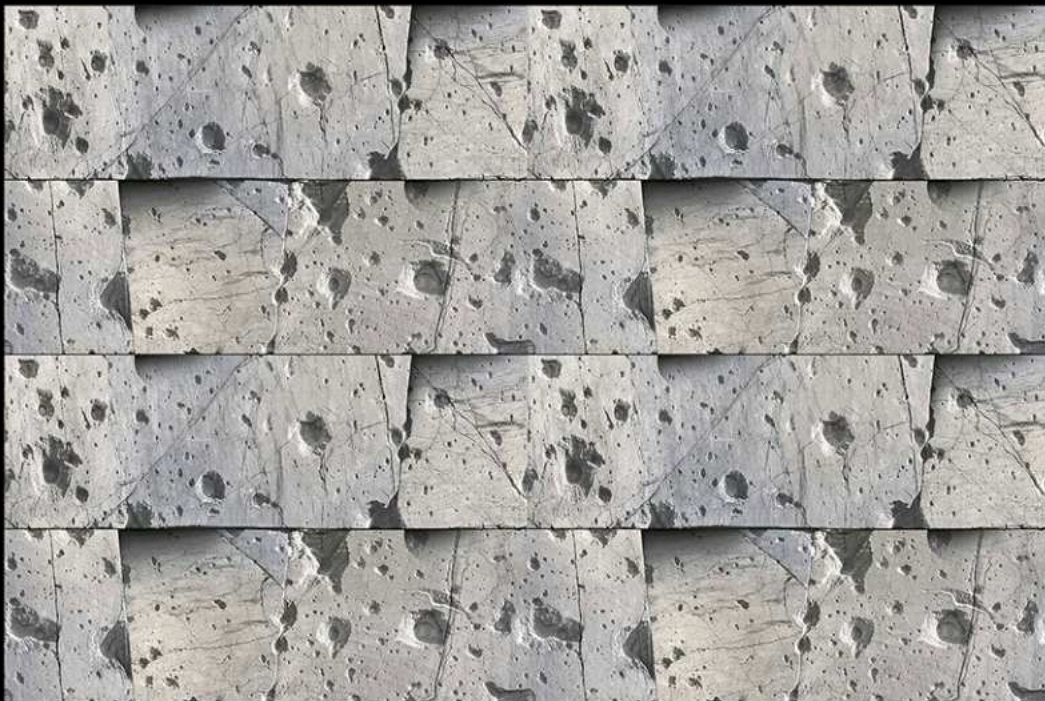

ELEVATION SERIES

GLOSSY :- EL-7044

MATT :- EL-8044

300 X 450 MM  
300 MM  
DIGITAL WALL TILES

ELEVATION SERIES

GLOSSY :- EL-7045

MATT :- EL-8045

300 X 450 MM  
300 MM  
DIGITAL WALL TILES