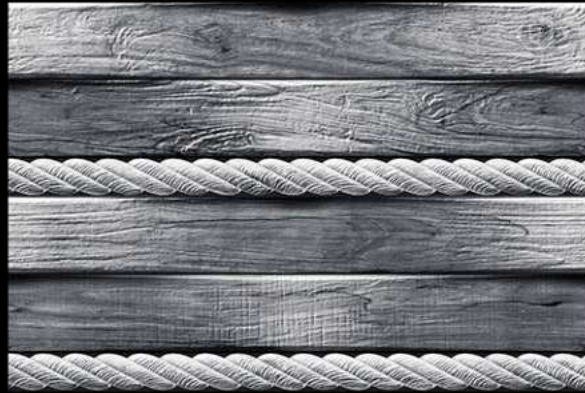

300 X 450 MM
300 MM
DIGITAL WALL TILES

ELEVATION SERIES

GLOSSY :- EL-7002

MATT :- EL-8002