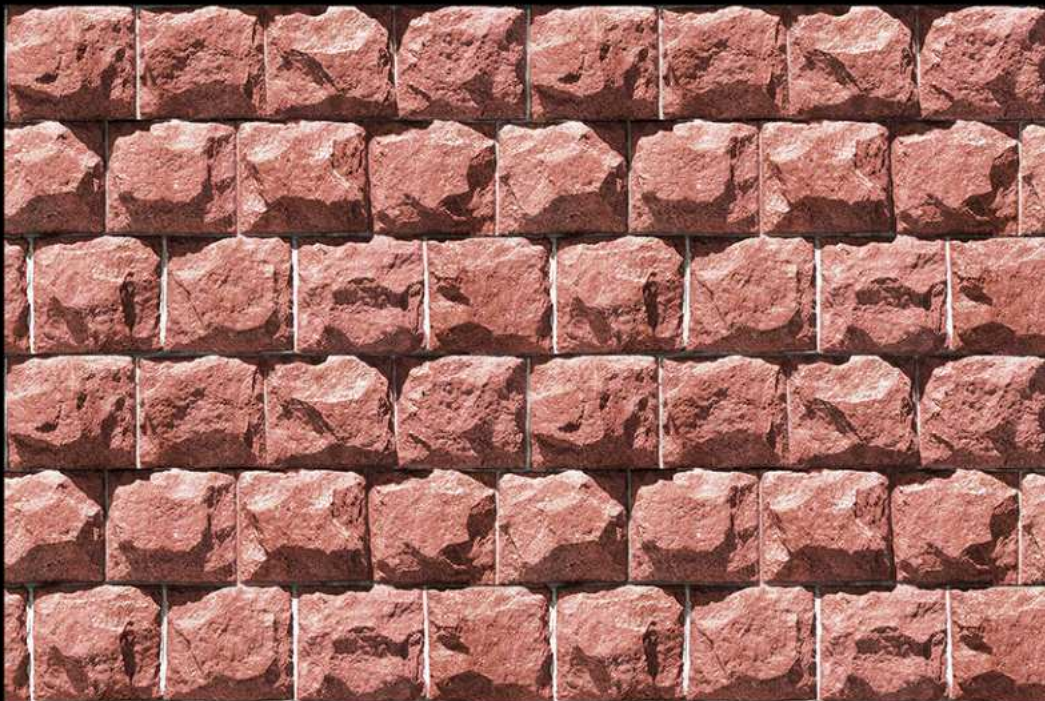

300 X 450 MM
300 MM
DIGITAL WALL TILES

ELEVATION SERIES

GLOSSY :- EL-7086

MATT :- EL-8086