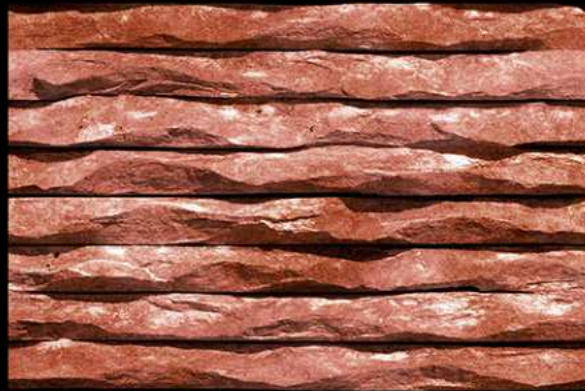

ELEVATION SERIES

GLOSSY :- EL-7092

MATT :- EL-8092

300 X 450 MM  
300 MM  
DIGITAL WALL TILES

ELEVATION SERIES

GLOSSY :- EL-7093

MATT :- EL-8093

300 X 450 MM  
300 MM  
DIGITAL WALL TILES