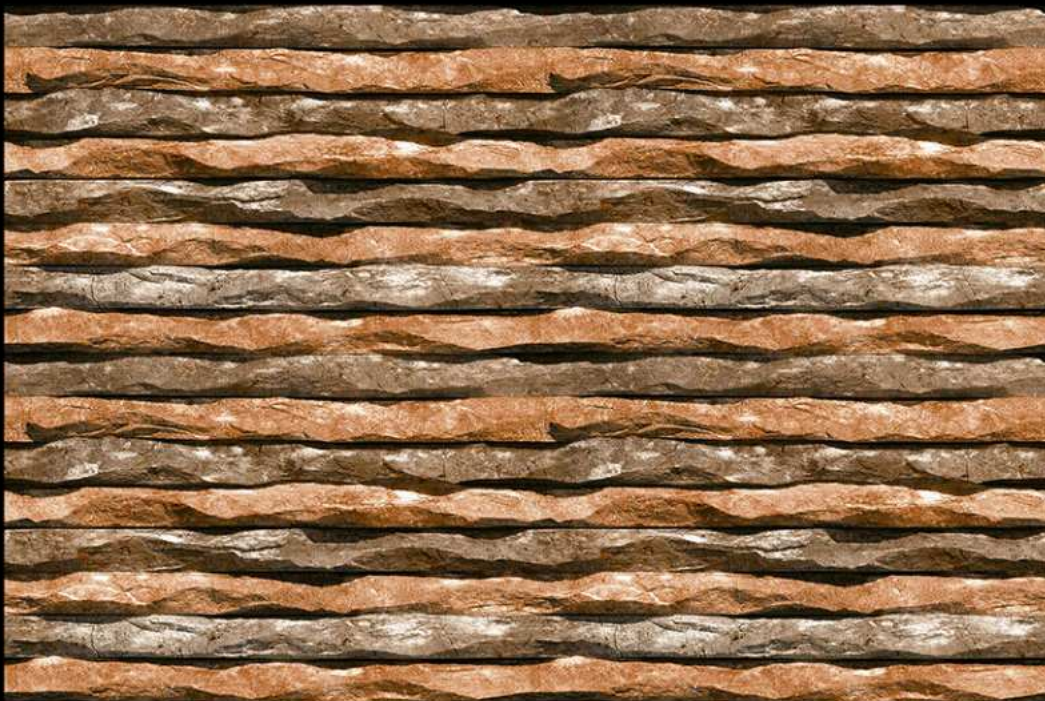

300 X 450 MM
300 MM
DIGITAL WALL TILES

ELEVATION SERIES

GLOSSY :- EL-7096

MATT :- EL-8096