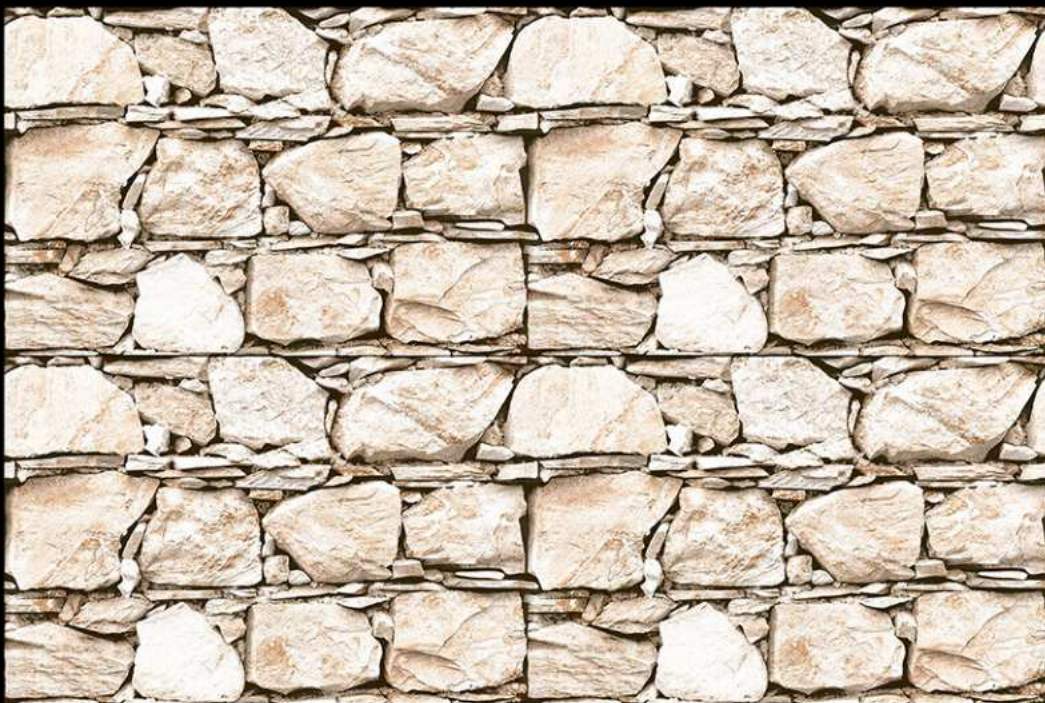

300 X 450 MM
300 MM
DIGITAL WALL TILES

ELEVATION SERIES

GLOSSY :- EL-7080

MATT :- EL-8080