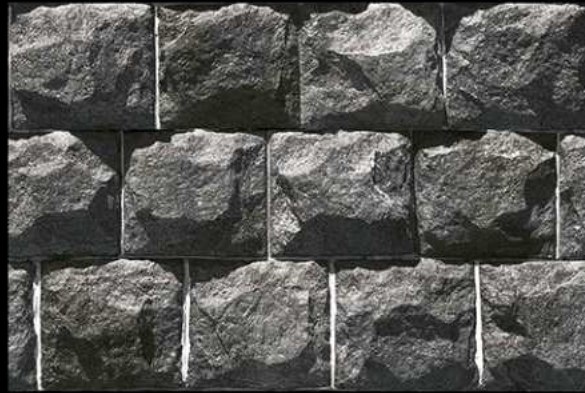

ELEVATION SERIES

GLOSSY :- EL-7082

MATT :- EL-8082

300 X 450 MM  
300 MM  
DIGITAL WALL TILES

ELEVATION SERIES

GLOSSY :- EL-7083

MATT :- EL-8083

300 X 450 MM  
300 MM  
DIGITAL WALL TILES