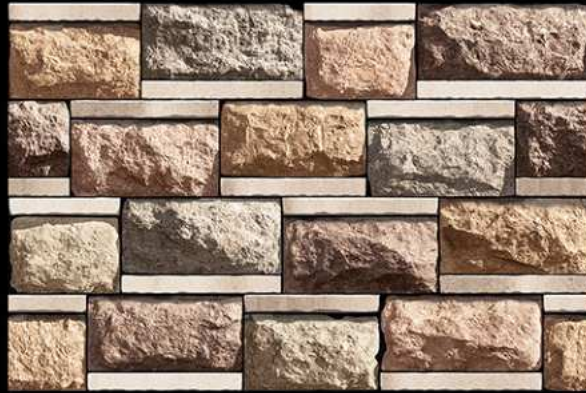

300 X 450 MM
300 MM
DIGITAL WALL TILES

ELEVATION SERIES

GLOSSY :- EL-7025

MATT :- EL-8025