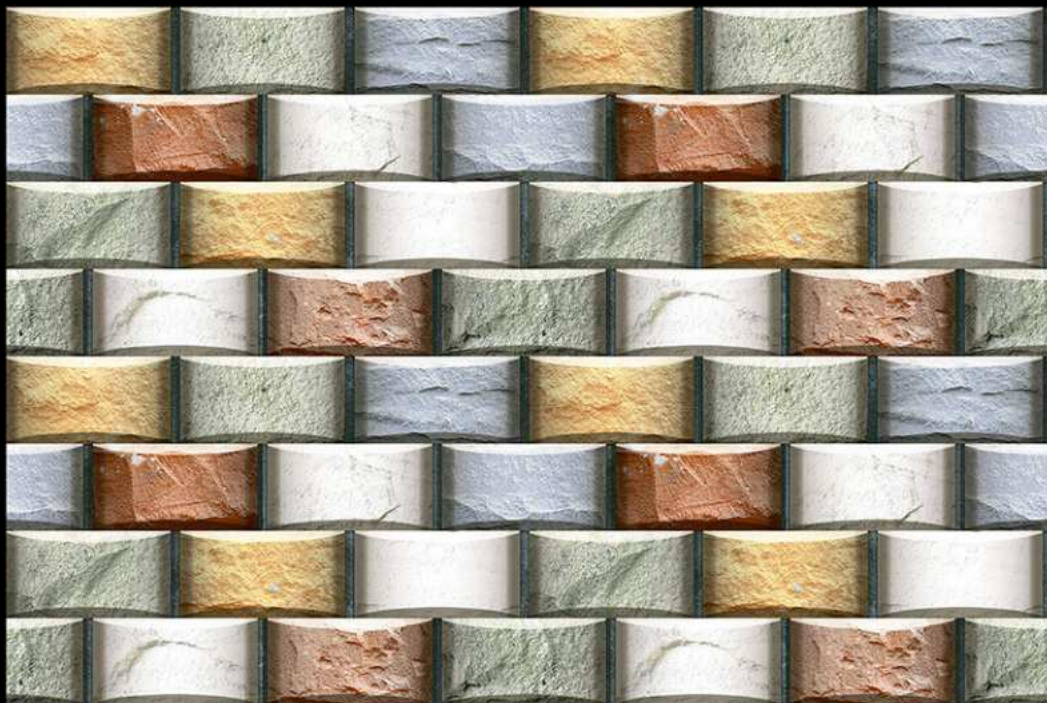

300 X 450 MM
300 MM
DIGITAL WALL TILES

ELEVATION SERIES

GLOSSY :- EL-7033

MATT :- EL-8033