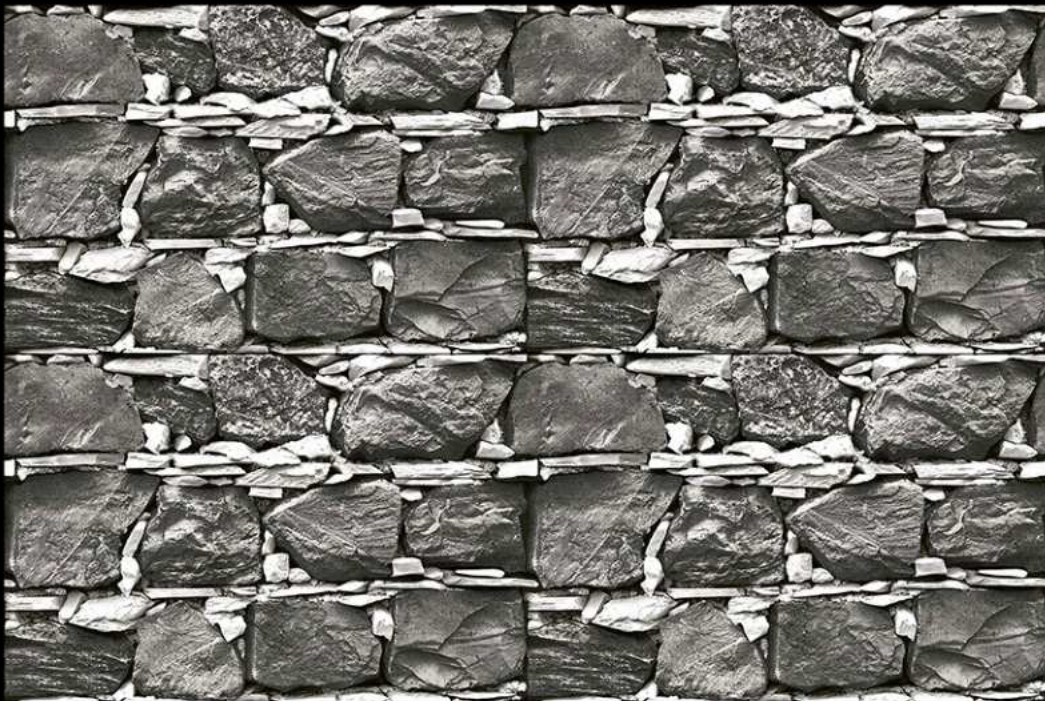

ELEVATION SERIES

GLOSSY :- EL-7078

MATT :- EL-8078

300 X 450 MM  
300 MM  
DIGITAL WALL TILES

ELEVATION SERIES

GLOSSY :- EL-7079

MATT :- EL-8079

300 X 450 MM  
300 MM  
DIGITAL WALL TILES