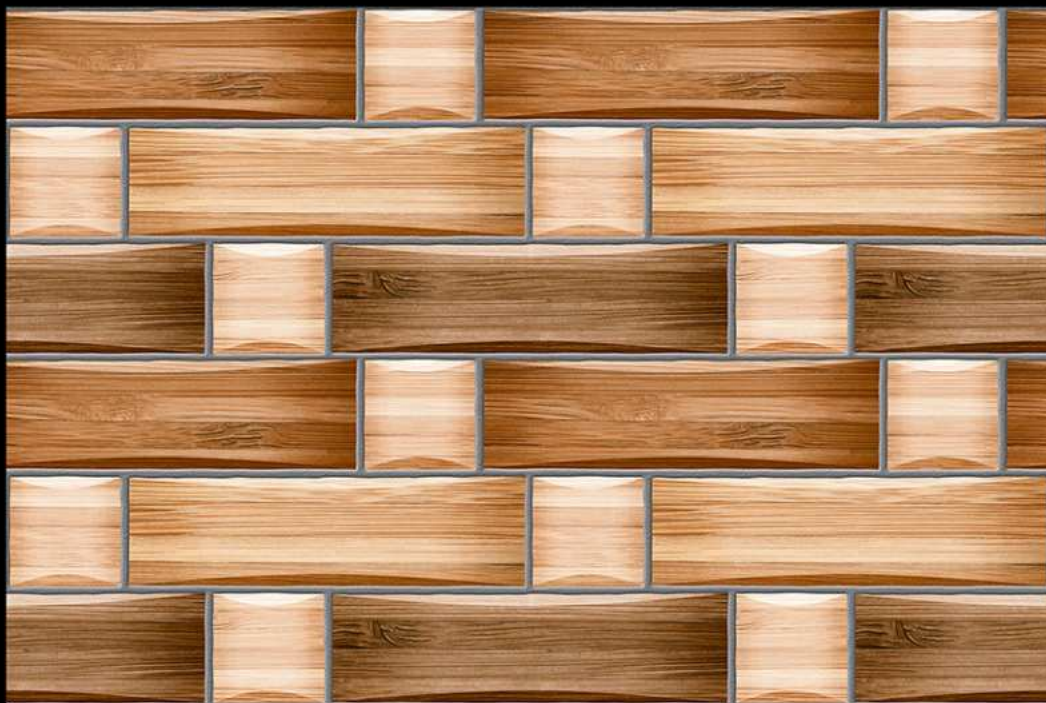

300 X 450 MM
300 MM
DIGITAL WALL TILES

ELEVATION SERIES

GLOSSY :- EL-7183

MATT :- EL-8183