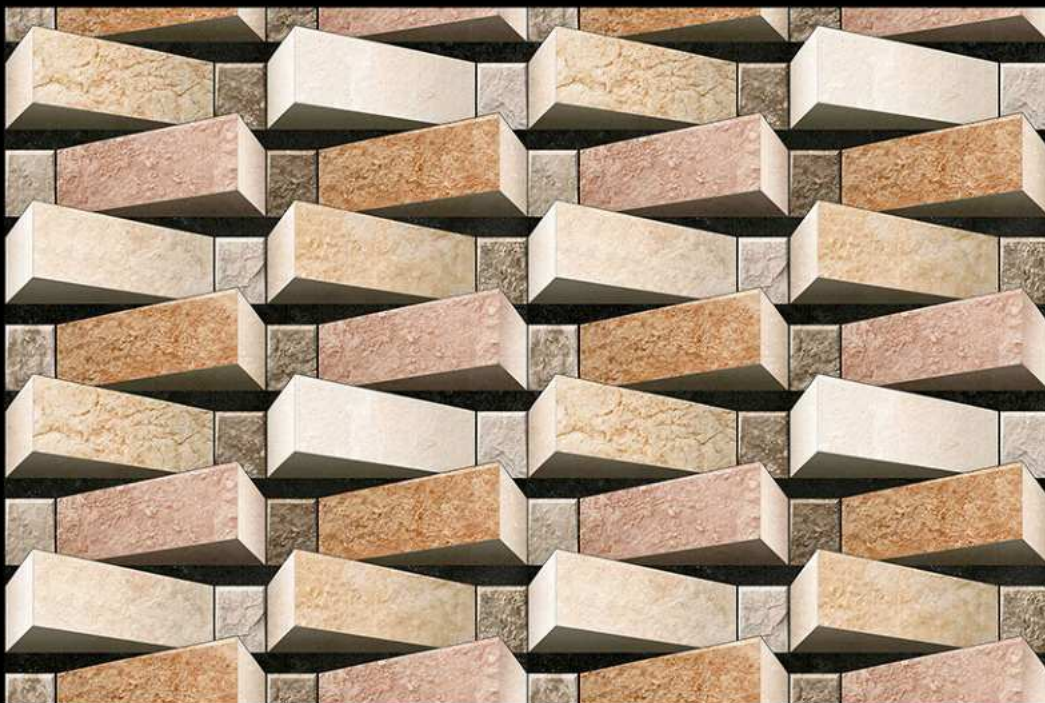

300 X 450 MM
300 MM
DIGITAL WALL TILES

ELEVATION SERIES

GLOSSY :- EL-7149

MATT :- EL-8149