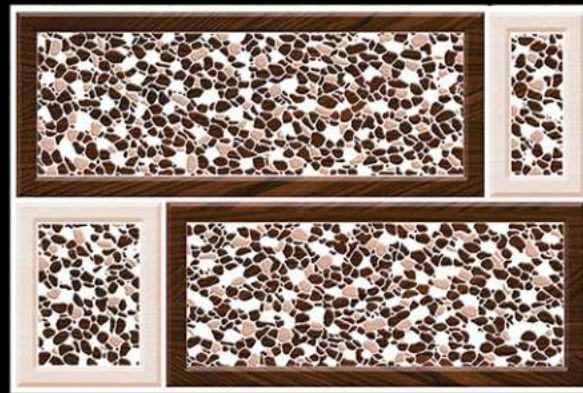

300 X 450 MM
300 MM
DIGITAL WALL TILES

ELEVATION SERIES

GLOSSY :- EL-7167

MATT :- EL-8167