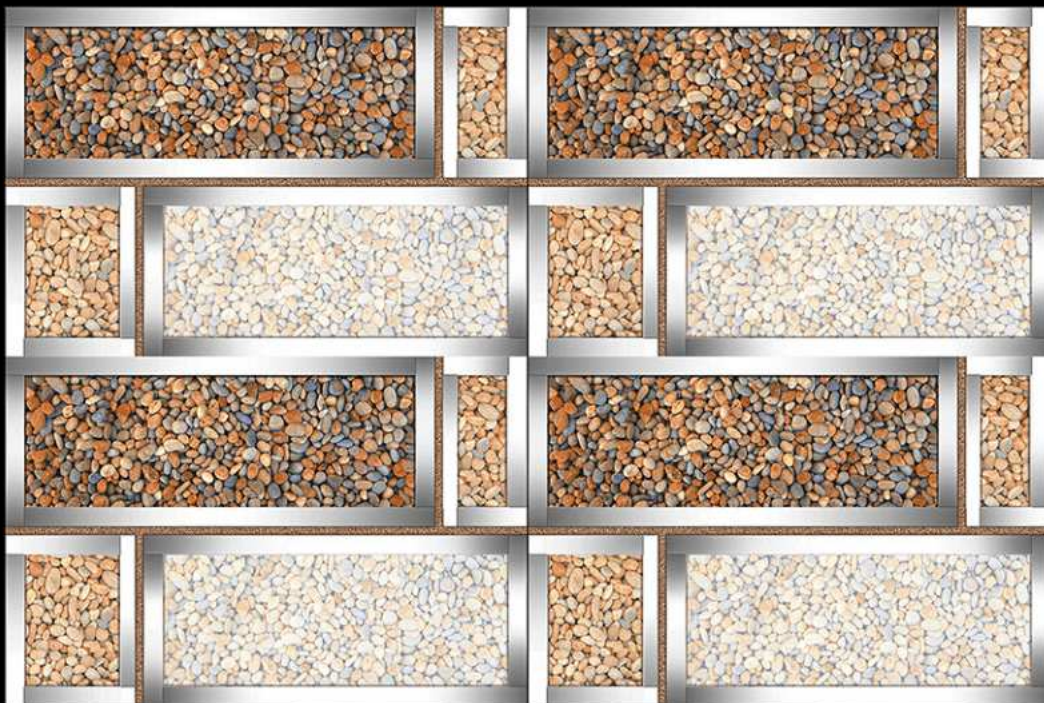

300 X 450 MM
300 MM
DIGITAL WALL TILES

ELEVATION SERIES

GLOSSY :- EL-7163

MATT :- EL-8163