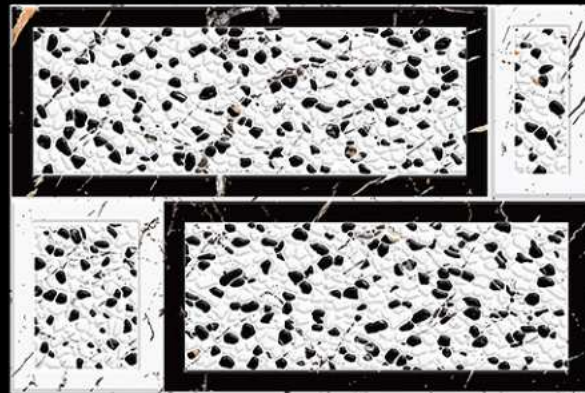

ELEVATION SERIES

GLOSSY :- EL-7167

MATT :- EL-8167

300 X 450 MM  
300 MM  
DIGITAL WALL TILES

ELEVATION SERIES

GLOSSY :- EL-7168

MATT :- EL-8168

300 X 450 MM  
300 MM  
DIGITAL WALL TILES