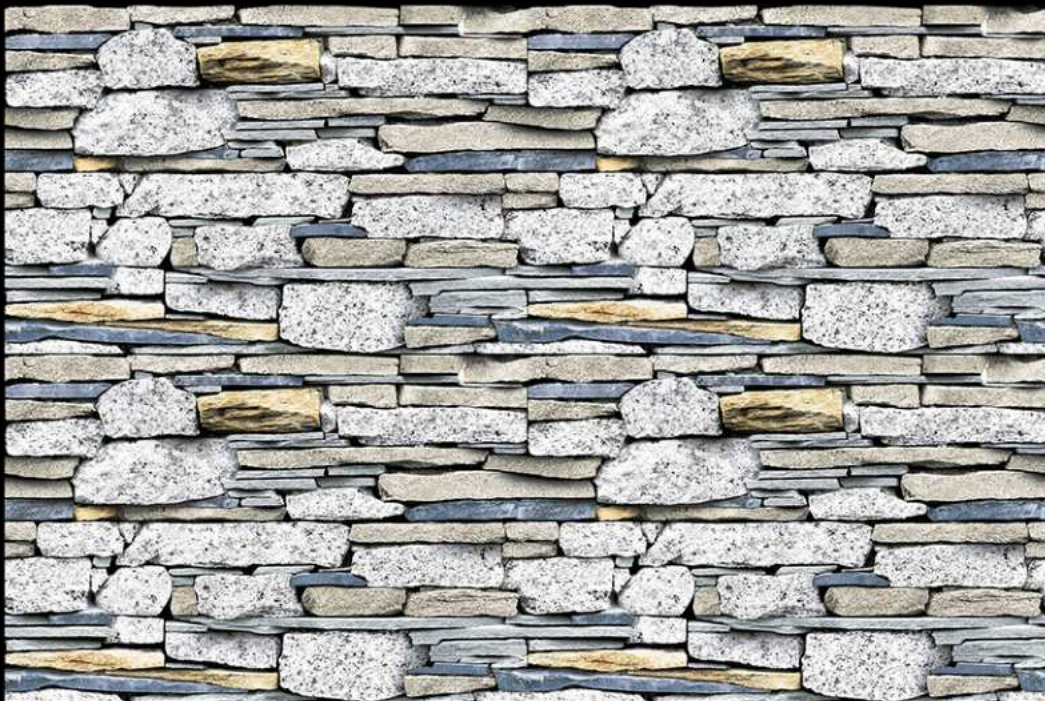

D I G I T A L

Ceramic Wall Tiles

12 X 12 & 12 X 18

300 X 450 MM  
300 MM  
DIGITAL WALL TILES

ELEVATION SERIES

GLOSSY :- EL-7101

MATT :- EL-8101

300 X 450 MM  
300 MM  
DIGITAL WALL TILES