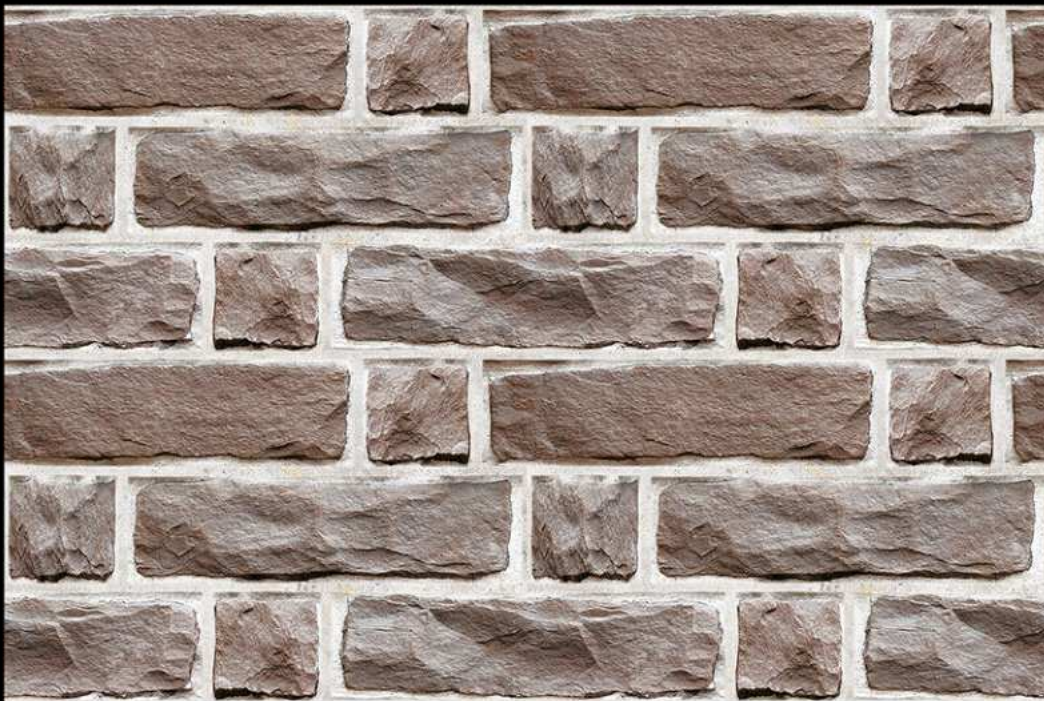

300 X 450 MM
300 MM
DIGITAL WALL TILES

ELEVATION SERIES

GLOSSY :- EL-7191

MATT :- EL-8191