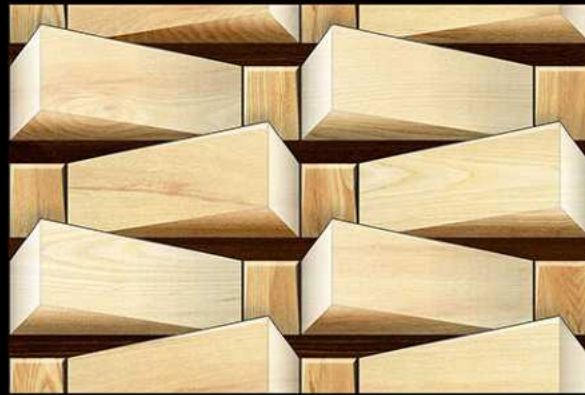

ELEVATION SERIES

GLOSSY :- EL-7141

MATT :- EL-8141

300 X 450 MM  
300 MM  
DIGITAL WALL TILES

ELEVATION SERIES

GLOSSY :- EL-7142

MATT :- EL-8142

300 X 450 MM  
300 MM  
DIGITAL WALL TILES