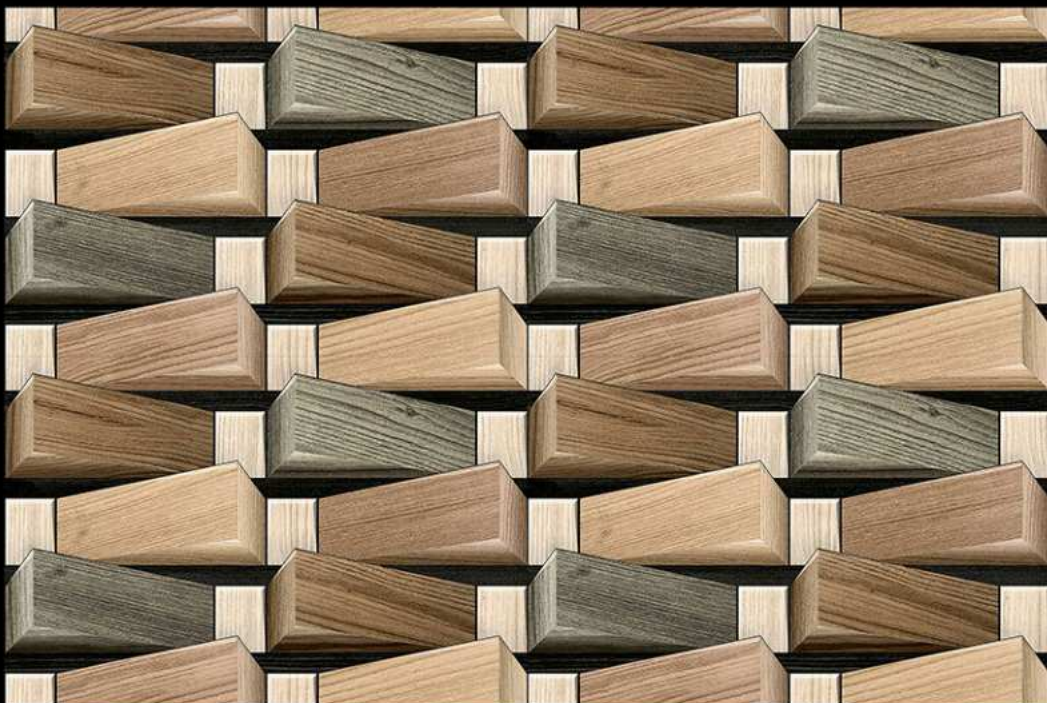

ELEVATION SERIES

GLOSSY :- EL-7145

MATT :- EL-8145

300 X 450 MM  
300 MM  
DIGITAL WALL TILES

ELEVATION SERIES

GLOSSY :- EL-7146

MATT :- EL-8146

300 X 450 MM  
300 MM  
DIGITAL WALL TILES