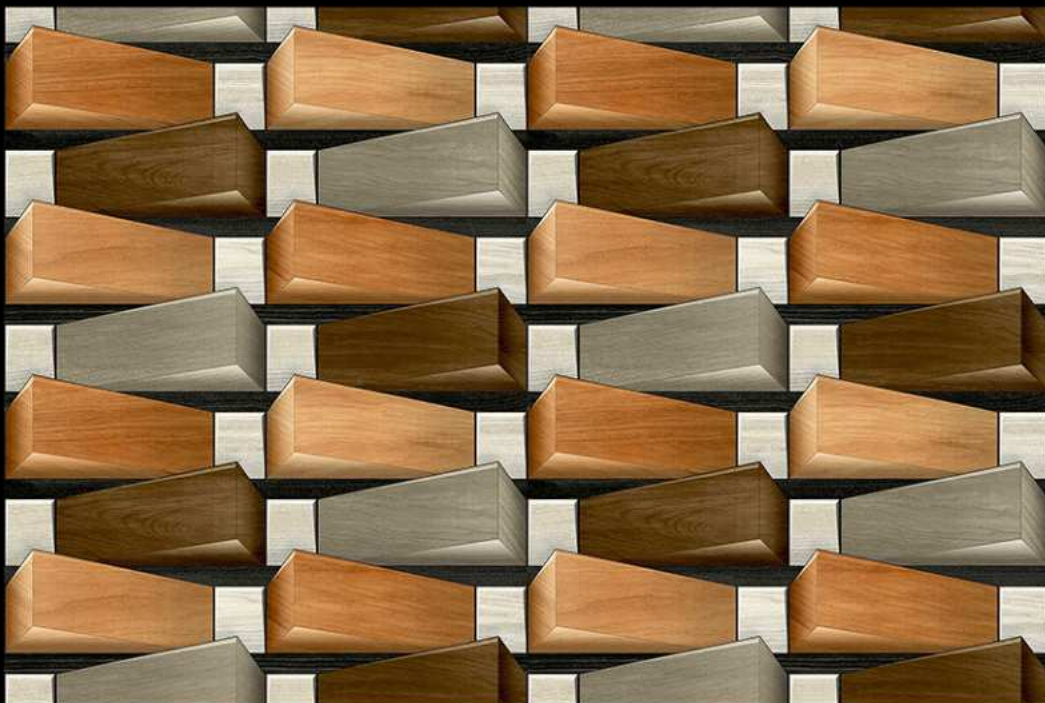

300 X 450 MM
300 MM
DIGITAL WALL TILES

ELEVATION SERIES

GLOSSY :- EL-7143

MATT :- EL-8143