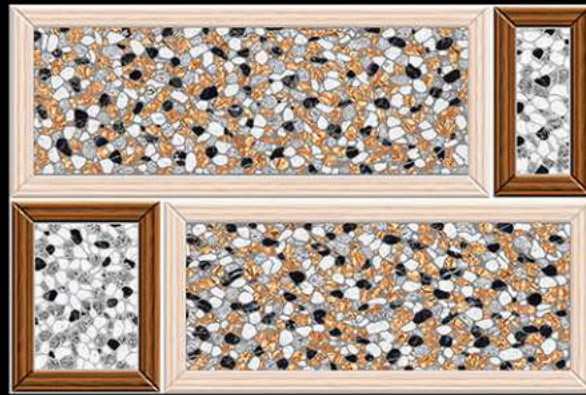

ELEVATION SERIES

GLOSSY :- EL-7159

MATT :- EL-8159

300 X 450 MM  
300 MM  
DIGITAL WALL TILES

ELEVATION SERIES

GLOSSY :- EL-7160

MATT :- EL-8160

300 X 450 MM  
300 MM  
DIGITAL WALL TILES