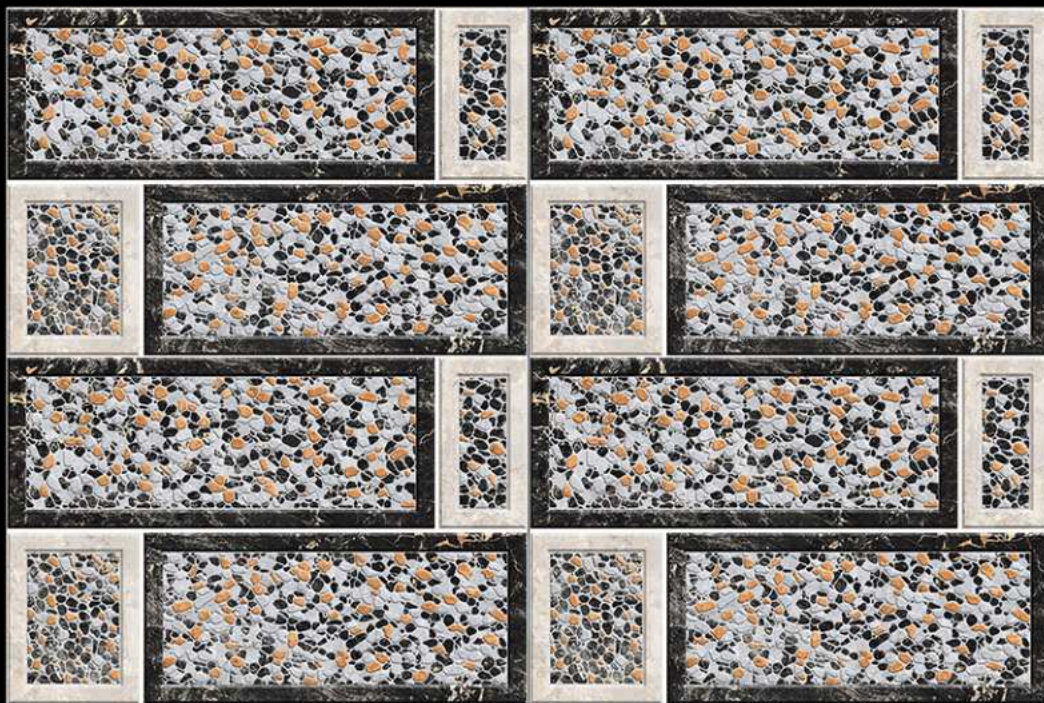

ELEVATION SERIES

GLOSSY :- EL-7169

MATT :- EL-8169

300 X 450 MM  
300 MM  
DIGITAL WALL TILES

ELEVATION SERIES

GLOSSY :- EL-7170

MATT :- EL-8170

300 X 450 MM  
300 MM  
DIGITAL WALL TILES