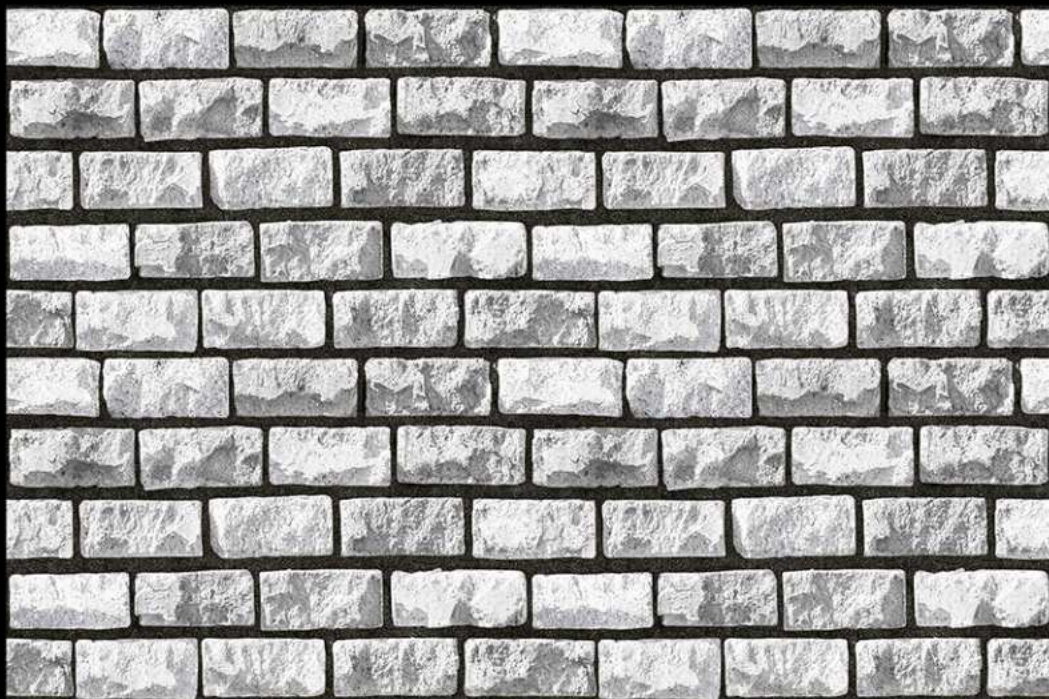

ELEVATION SERIES

GLOSSY :- EL-7120

MATT :- EL-8120

300 X 450 MM  
300 MM  
DIGITAL WALL TILES

ELEVATION SERIES

GLOSSY :- EL-7121

MATT :- EL-8121

300 X 450 MM  
300 MM  
DIGITAL WALL TILES