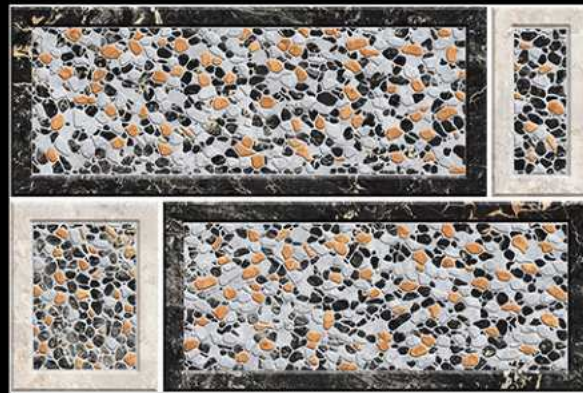

ELEVATION SERIES

GLOSSY :- EL-7169

MATT :- EL-8169

300 X 450 MM  
300 MM  
DIGITAL WALL TILES

ELEVATION SERIES

GLOSSY :- EL-7170

MATT :- EL-8170

300 X 450 MM  
300 MM  
DIGITAL WALL TILES