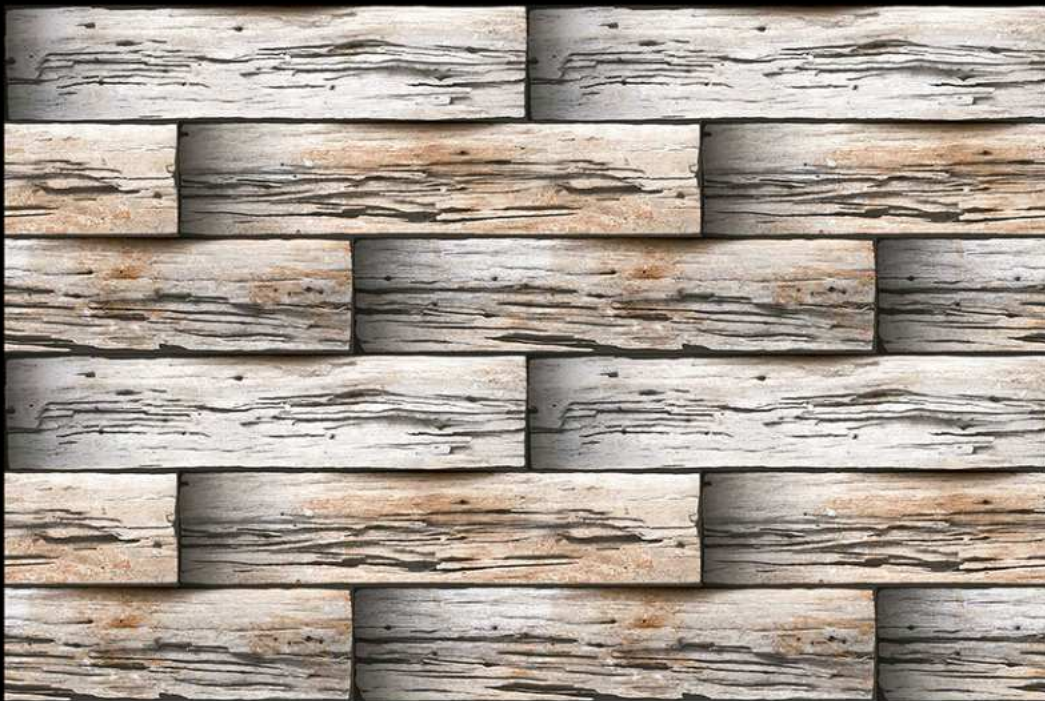

ELEVATION SERIES

GLOSSY :- EL-7114

MATT :- EL-8114

300 X 450 MM  
300 MM  
DIGITAL WALL TILES

ELEVATION SERIES

GLOSSY :- EL-7115

MATT :- EL-8115

300 X 450 MM  
300 MM  
DIGITAL WALL TILES