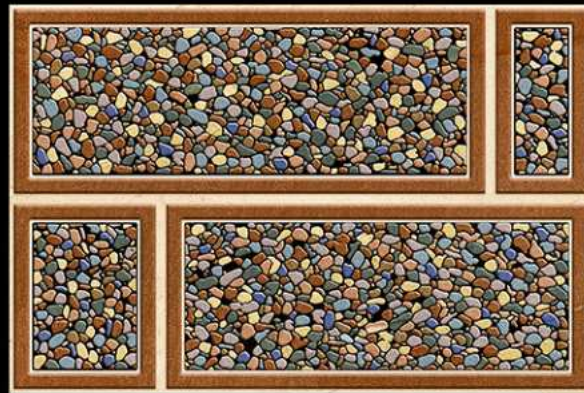

300 X 450 MM
300 MM
DIGITAL WALL TILES

ELEVATION SERIES

GLOSSY :- EL-7173

MATT :- EL-8173