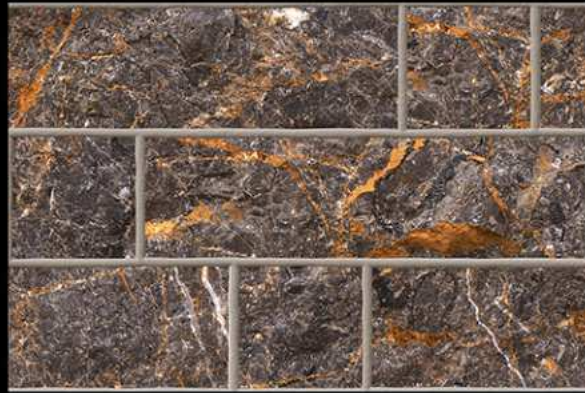

300 X 450 MM
300 MM
DIGITAL WALL TILES

ELEVATION SERIES

GLOSSY :- EL-7179 (R)

MATT :- EL-8179 (R)