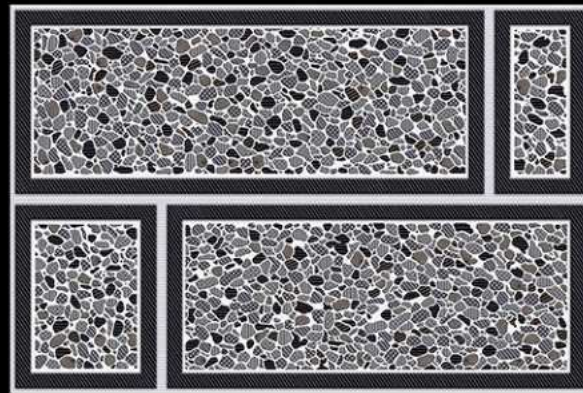

300 X 450 MM
300 MM
DIGITAL WALL TILES

ELEVATION SERIES

GLOSSY :- EL-7171

MATT :- EL-8171