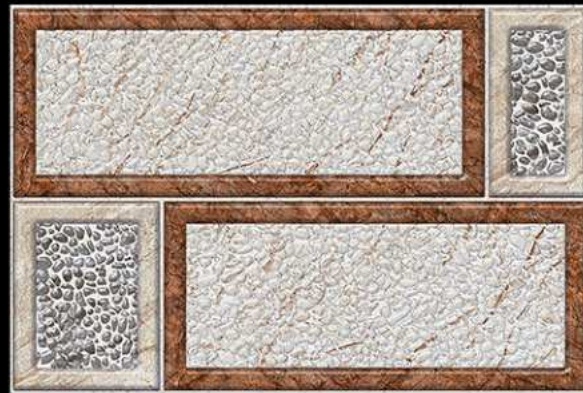

ELEVATION SERIES

GLOSSY :- EL-7163

MATT :- EL-8163

300 X 450 MM  
300 MM  
DIGITAL WALL TILES

ELEVATION SERIES

GLOSSY :- EL-7164

MATT :- EL-8164

300 X 450 MM  
300 MM  
DIGITAL WALL TILES