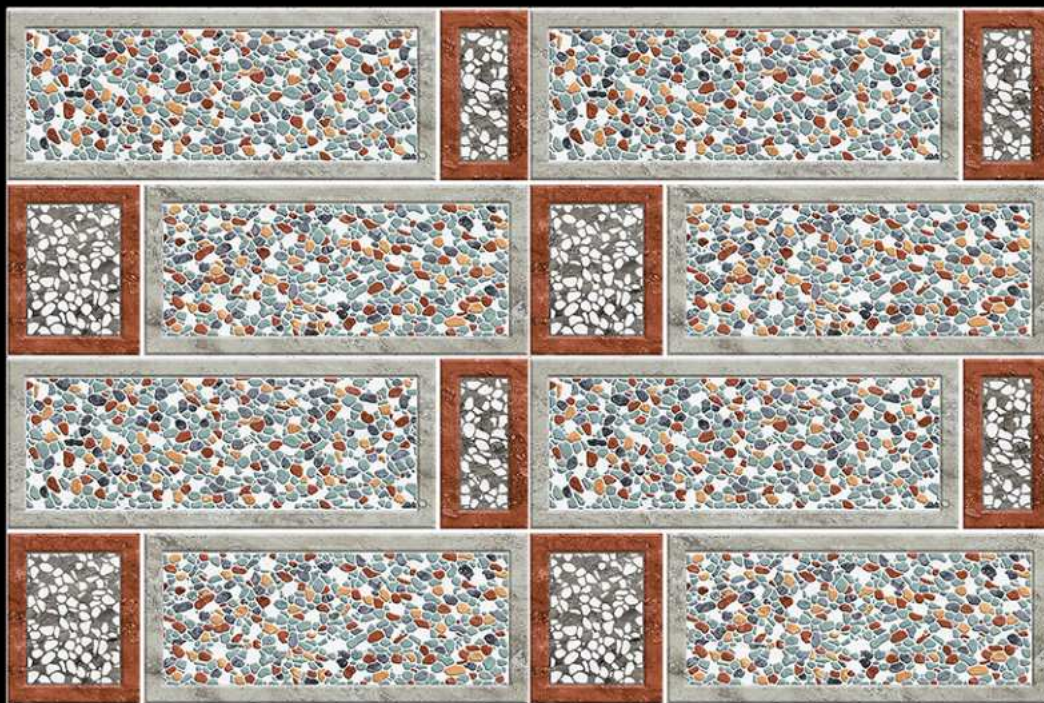

300 X 450 MM
300 MM
DIGITAL WALL TILES

ELEVATION SERIES

GLOSSY :- EL-7169

MATT :- EL-8169