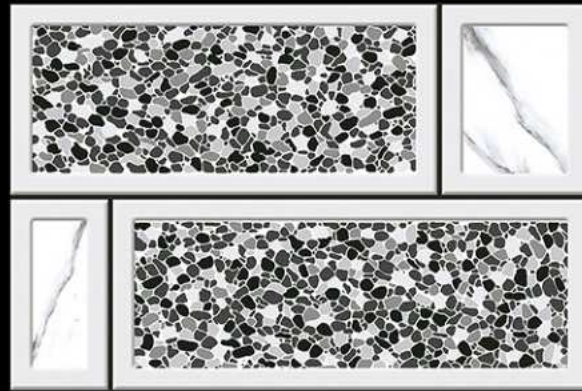

300 X 450 MM
300 MM
DIGITAL WALL TILES

ELEVATION SERIES

GLOSSY :- EL-7197

MATT :- EL-8197