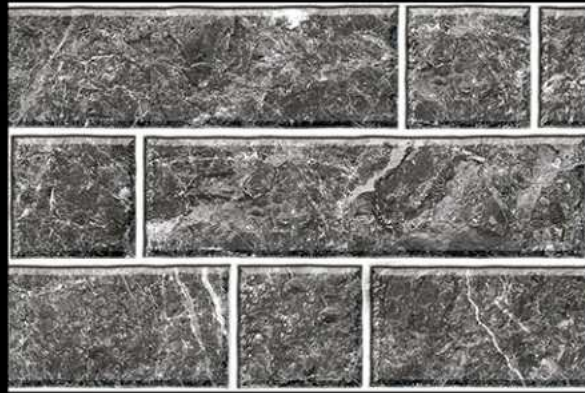

ELEVATION SERIES

GLOSSY :- EL-7179 (R)

MATT :- EL-8179 (R)

300 X 450 MM  
300 MM  
DIGITAL WALL TILES

ELEVATION SERIES

GLOSSY :- EL-7180 (R)

MATT :- EL-8180 (R)

300 X 450 MM  
300 MM  
DIGITAL WALL TILES