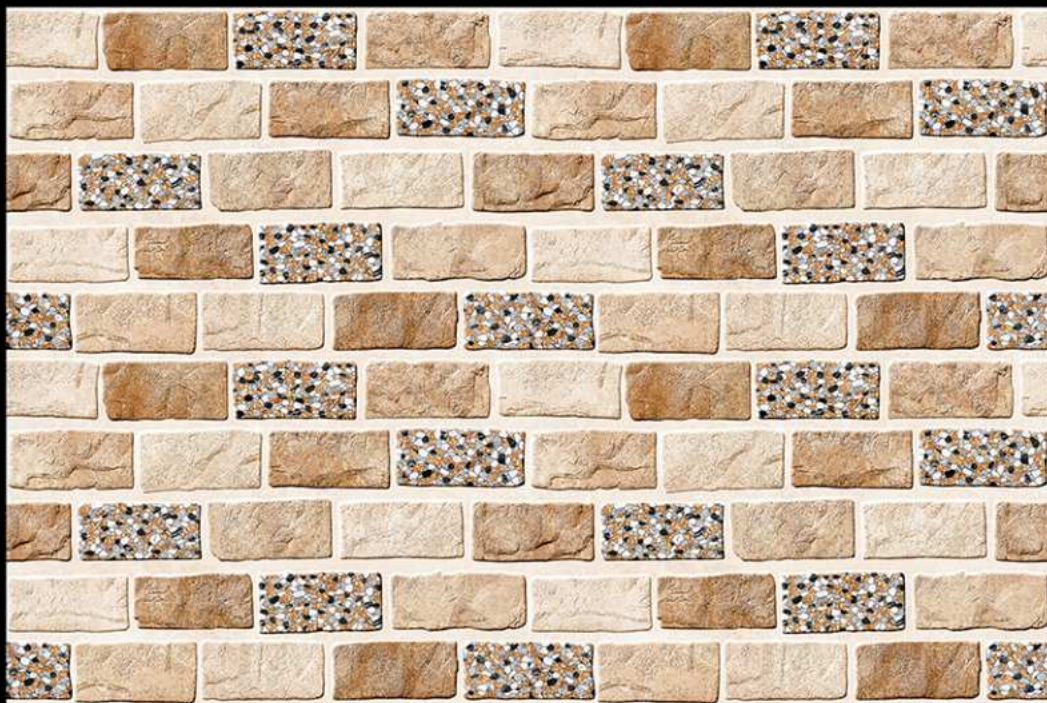

ELEVATION SERIES

GLOSSY :- EL-7195

MATT :- EL-8195

300 X 450 MM  
300 MM  
DIGITAL WALL TILES

ELEVATION SERIES

GLOSSY :- EL-7196

MATT :- EL-8196

300 X 450 MM  
300 MM  
DIGITAL WALL TILES