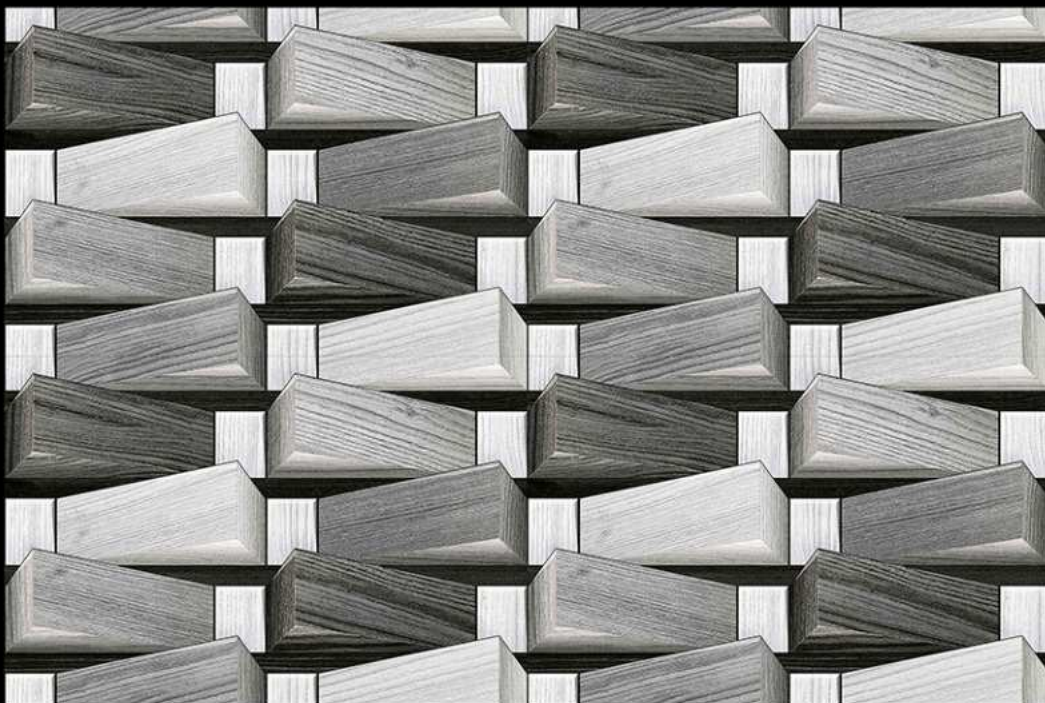

ELEVATION SERIES

GLOSSY :- EL-7143

MATT :- EL-8143

300 X 450 MM  
300 MM  
DIGITAL WALL TILES

ELEVATION SERIES

GLOSSY :- EL-7144

MATT :- EL-8144

300 X 450 MM  
300 MM  
DIGITAL WALL TILES