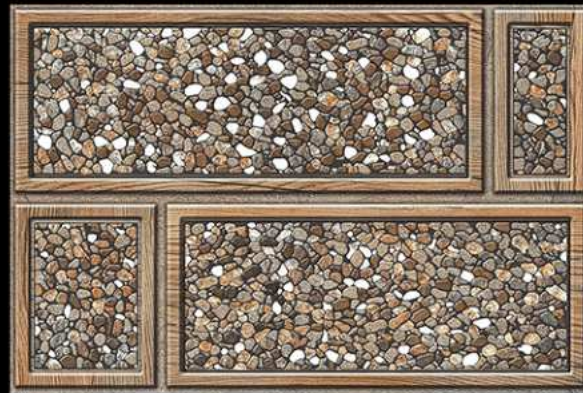

ELEVATION SERIES

GLOSSY :- EL-7161

MATT :- EL-8161

300 X 450 MM  
300 MM  
DIGITAL WALL TILES

ELEVATION SERIES

GLOSSY :- EL-7162

MATT :- EL-8162

300 X 450 MM  
300 MM  
DIGITAL WALL TILES