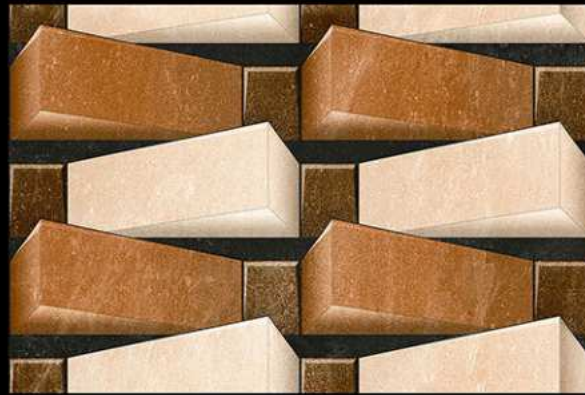

300 X 450 MM
300 MM
DIGITAL WALL TILES

ELEVATION SERIES

GLOSSY :- EL-7141

MATT :- EL-8141