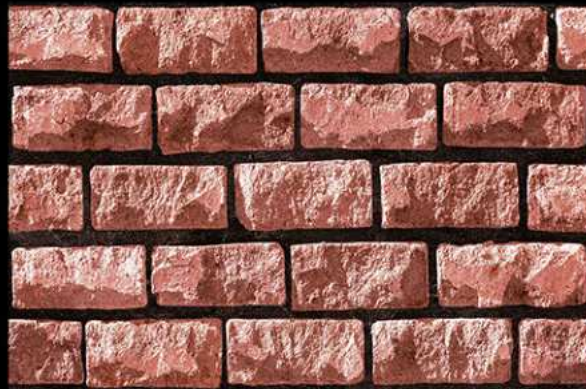

ELEVATION SERIES

GLOSSY :- EL-7122

MATT :- EL-8122

300 X 450 MM  
300 MM  
DIGITAL WALL TILES

ELEVATION SERIES

GLOSSY :- EL-7123

MATT :- EL-8123

300 X 450 MM  
300 MM  
DIGITAL WALL TILES