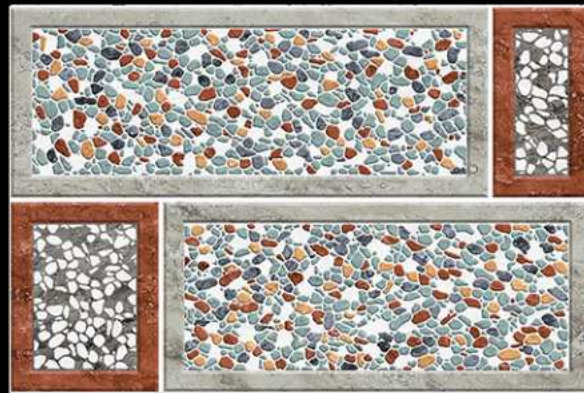

300 X 450 MM
300 MM
DIGITAL WALL TILES

ELEVATION SERIES

GLOSSY :- EL-7169

MATT :- EL-8169