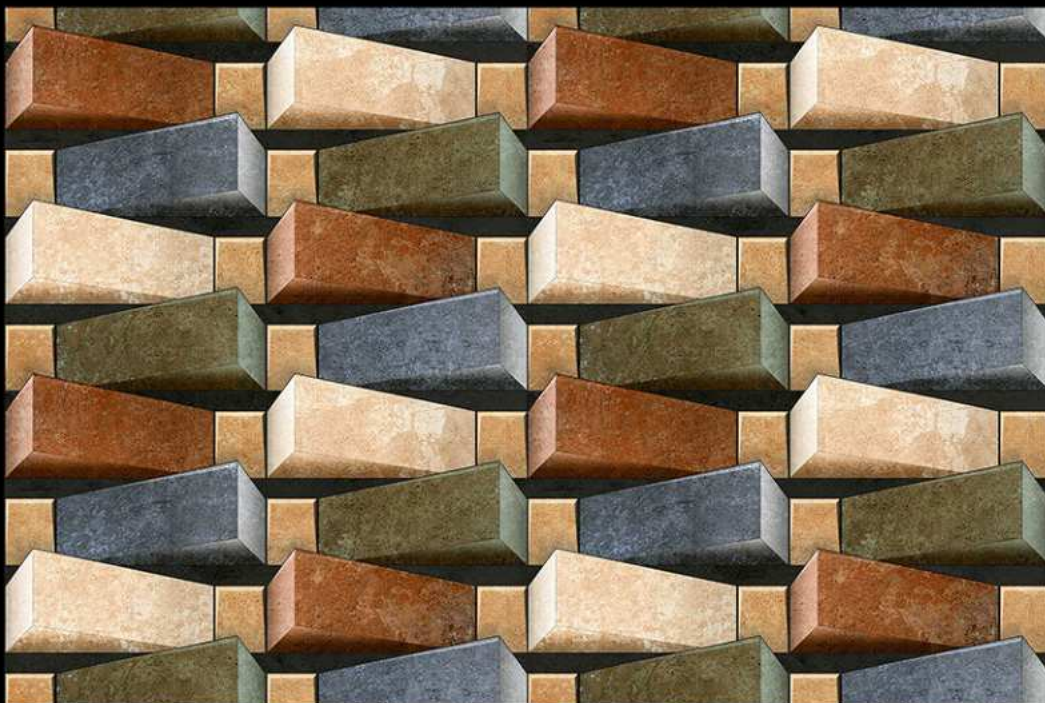

300 X 450 MM
300 MM
DIGITAL WALL TILES

ELEVATION SERIES

GLOSSY :- EL-7145

MATT :- EL-8145