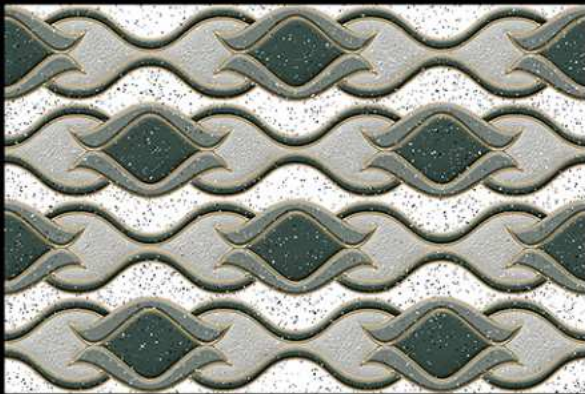

Granite Green

Granite Green - F

300 X 450 MM  
300 MM  
DIGITAL WALL TILES

GLOSSY SERIES

Granite White

Granite Green - HL-11

Granite White - F

Granite Green