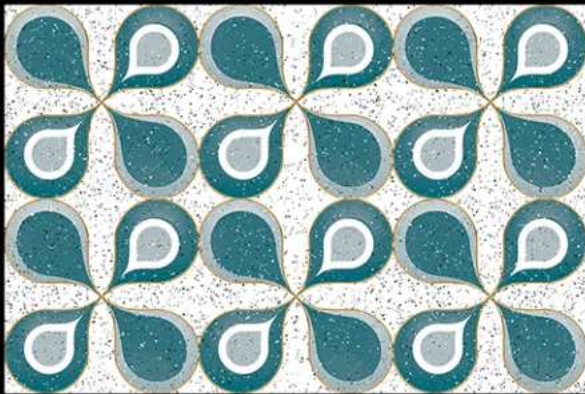

Granite White

Granite Aqua - HL-2

Granite White - F

Granite Aqua

Granite Aqua - F

300 X 450 MM  
300 MM  
DIGITAL WALL TILES

GLOSSY SERIES

Granite White