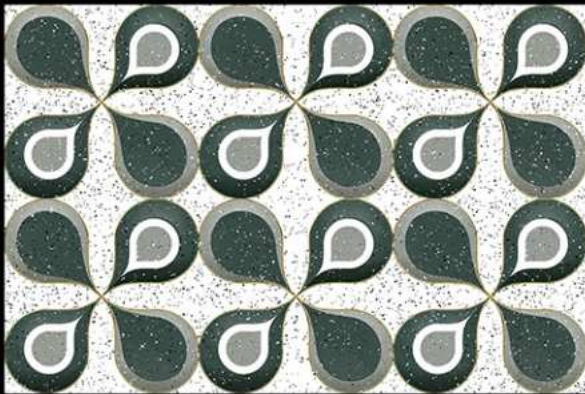

Granite Green

Granite Green - F

300 X 450 MM  
300 MM  
DIGITAL WALL TILES

GLOSSY SERIES

Granite White

Granite Green - HL-3

Granite White - F

Granite Green