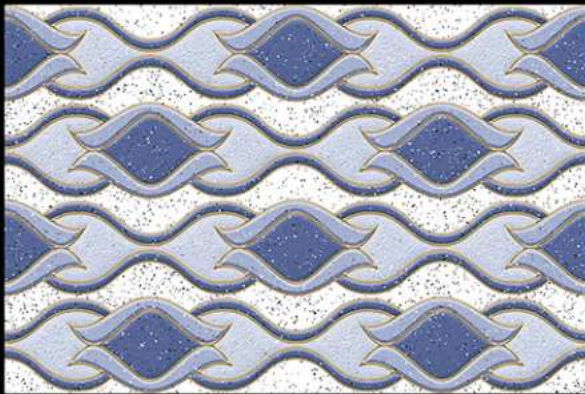

Granite White - F

Granite Blue

Granite Blue - F

300 X 450 MM  
300 MM  
DIGITAL WALL TILES

GLOSSY SERIES

Granite White

Granite Blue - HL-11

Granite White - F