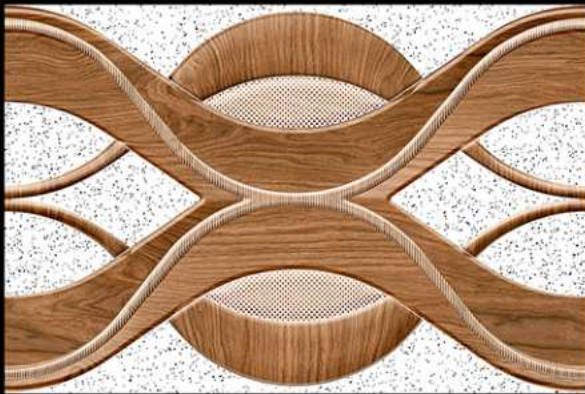

GLOSSY SERIES

Granite White

Granite White - HL - 3

Granite White

Granite White - F

300 X 450 MM  
300 MM  
DIGITAL WALL TILES

GLOSSY SERIES

Granite White