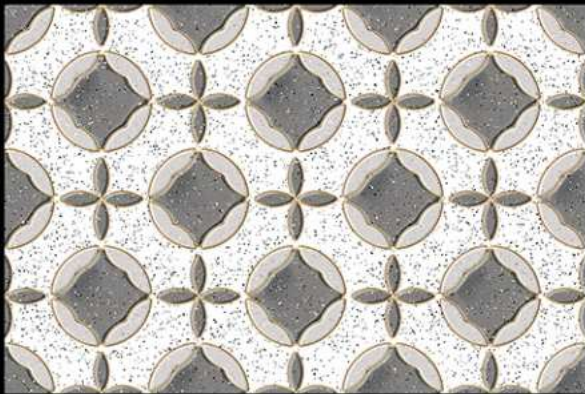

Granite Grey

Granite Grey - F

300 X 450 MM  
300 MM  
DIGITAL WALL TILES

GLOSSY SERIES

Granite White

Granite Grey - HL-10

Granite White - F

Granite Grey