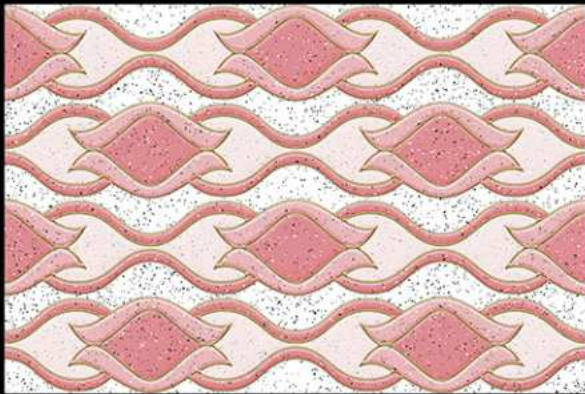

Granite Pink - HL-11