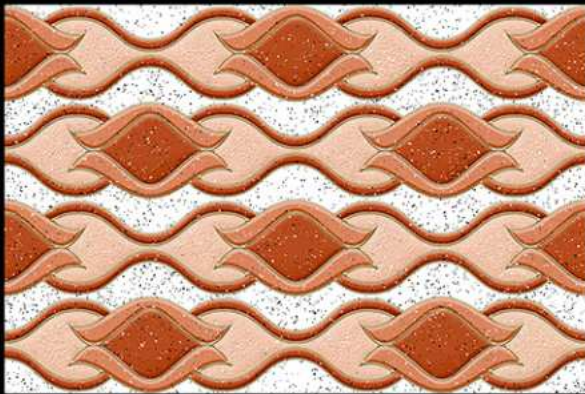

Granite White

Granite Red - HL-10

Granite White - F

Granite Red

Granite Red - F

300 X 450 MM  
300 MM  
DIGITAL WALL TILES

GLOSSY SERIES

Granite White