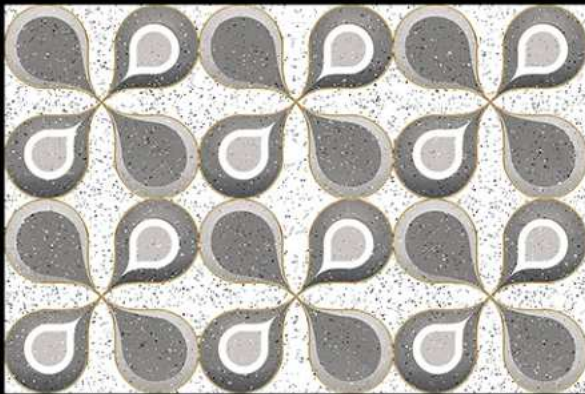

Granite Grey - HL-3