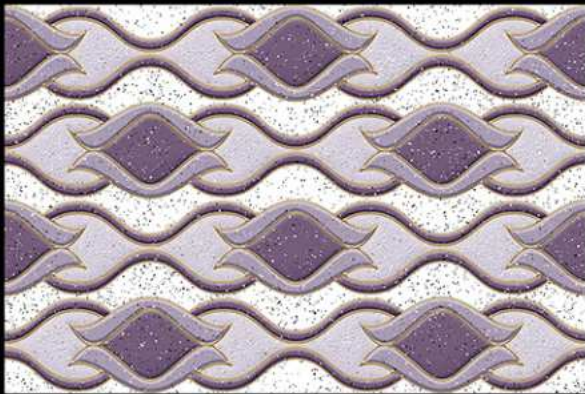

Granite Purple - HL-11