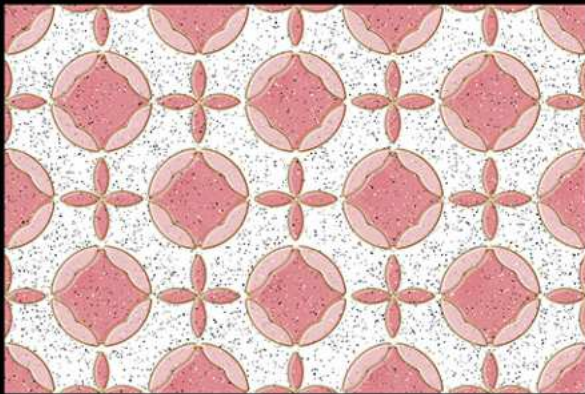

Granite Pink - HL-10