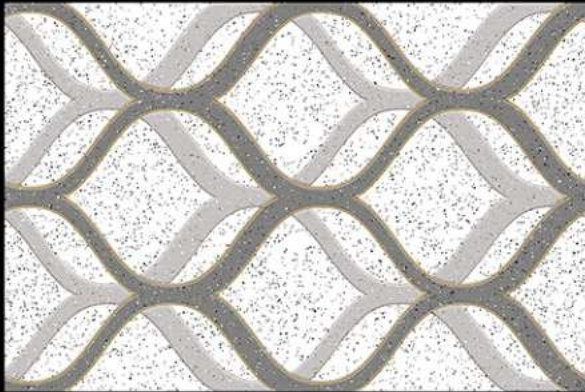

D I G I T A L

Ceramic Wall Tiles

12 X 12 & 12 X 18

300 X 450 MM  
300 MM  
DIGITAL WALL TILES

GLOSSY SERIES

Granite White

Granite Grey - HL-1

Granite White - F